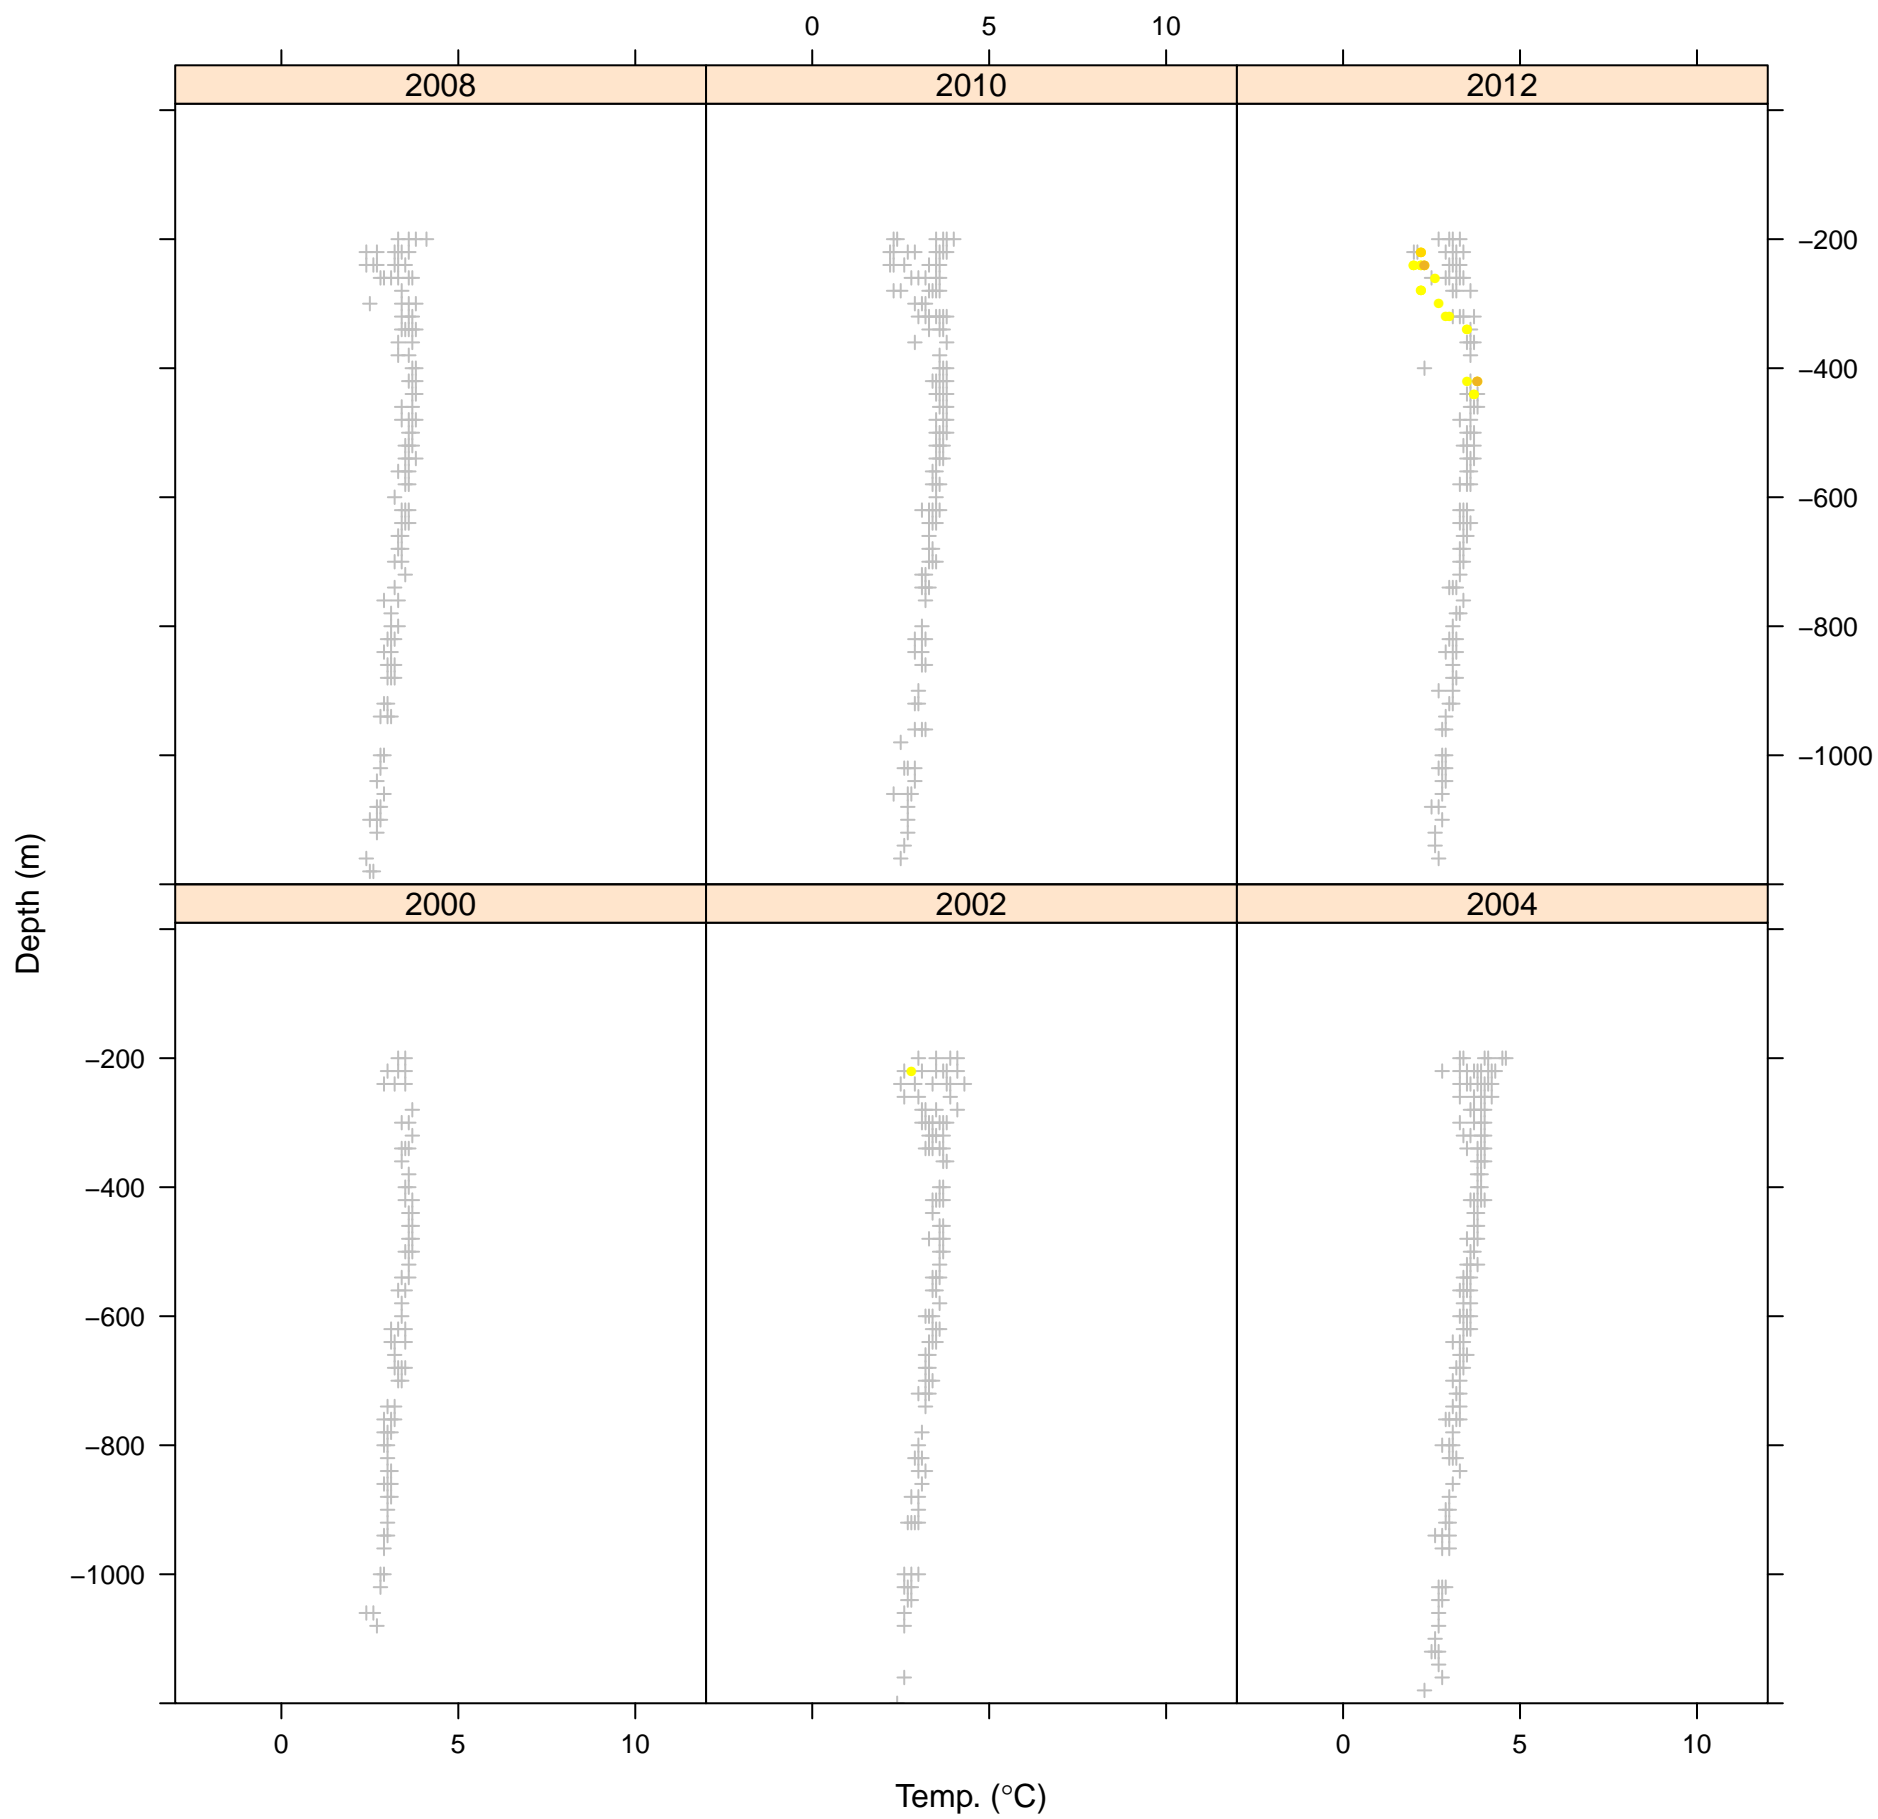

Greenland turbot between 0 and 100 mm

Greenland turbot between 100 and 200 mm

Greenland turbot between 200 and 300 mm

Greenland turbot between 300 and 500 mm

Greenland turbot between 500 and 700 mm

Greenland turbot between 700 and 1500 mm