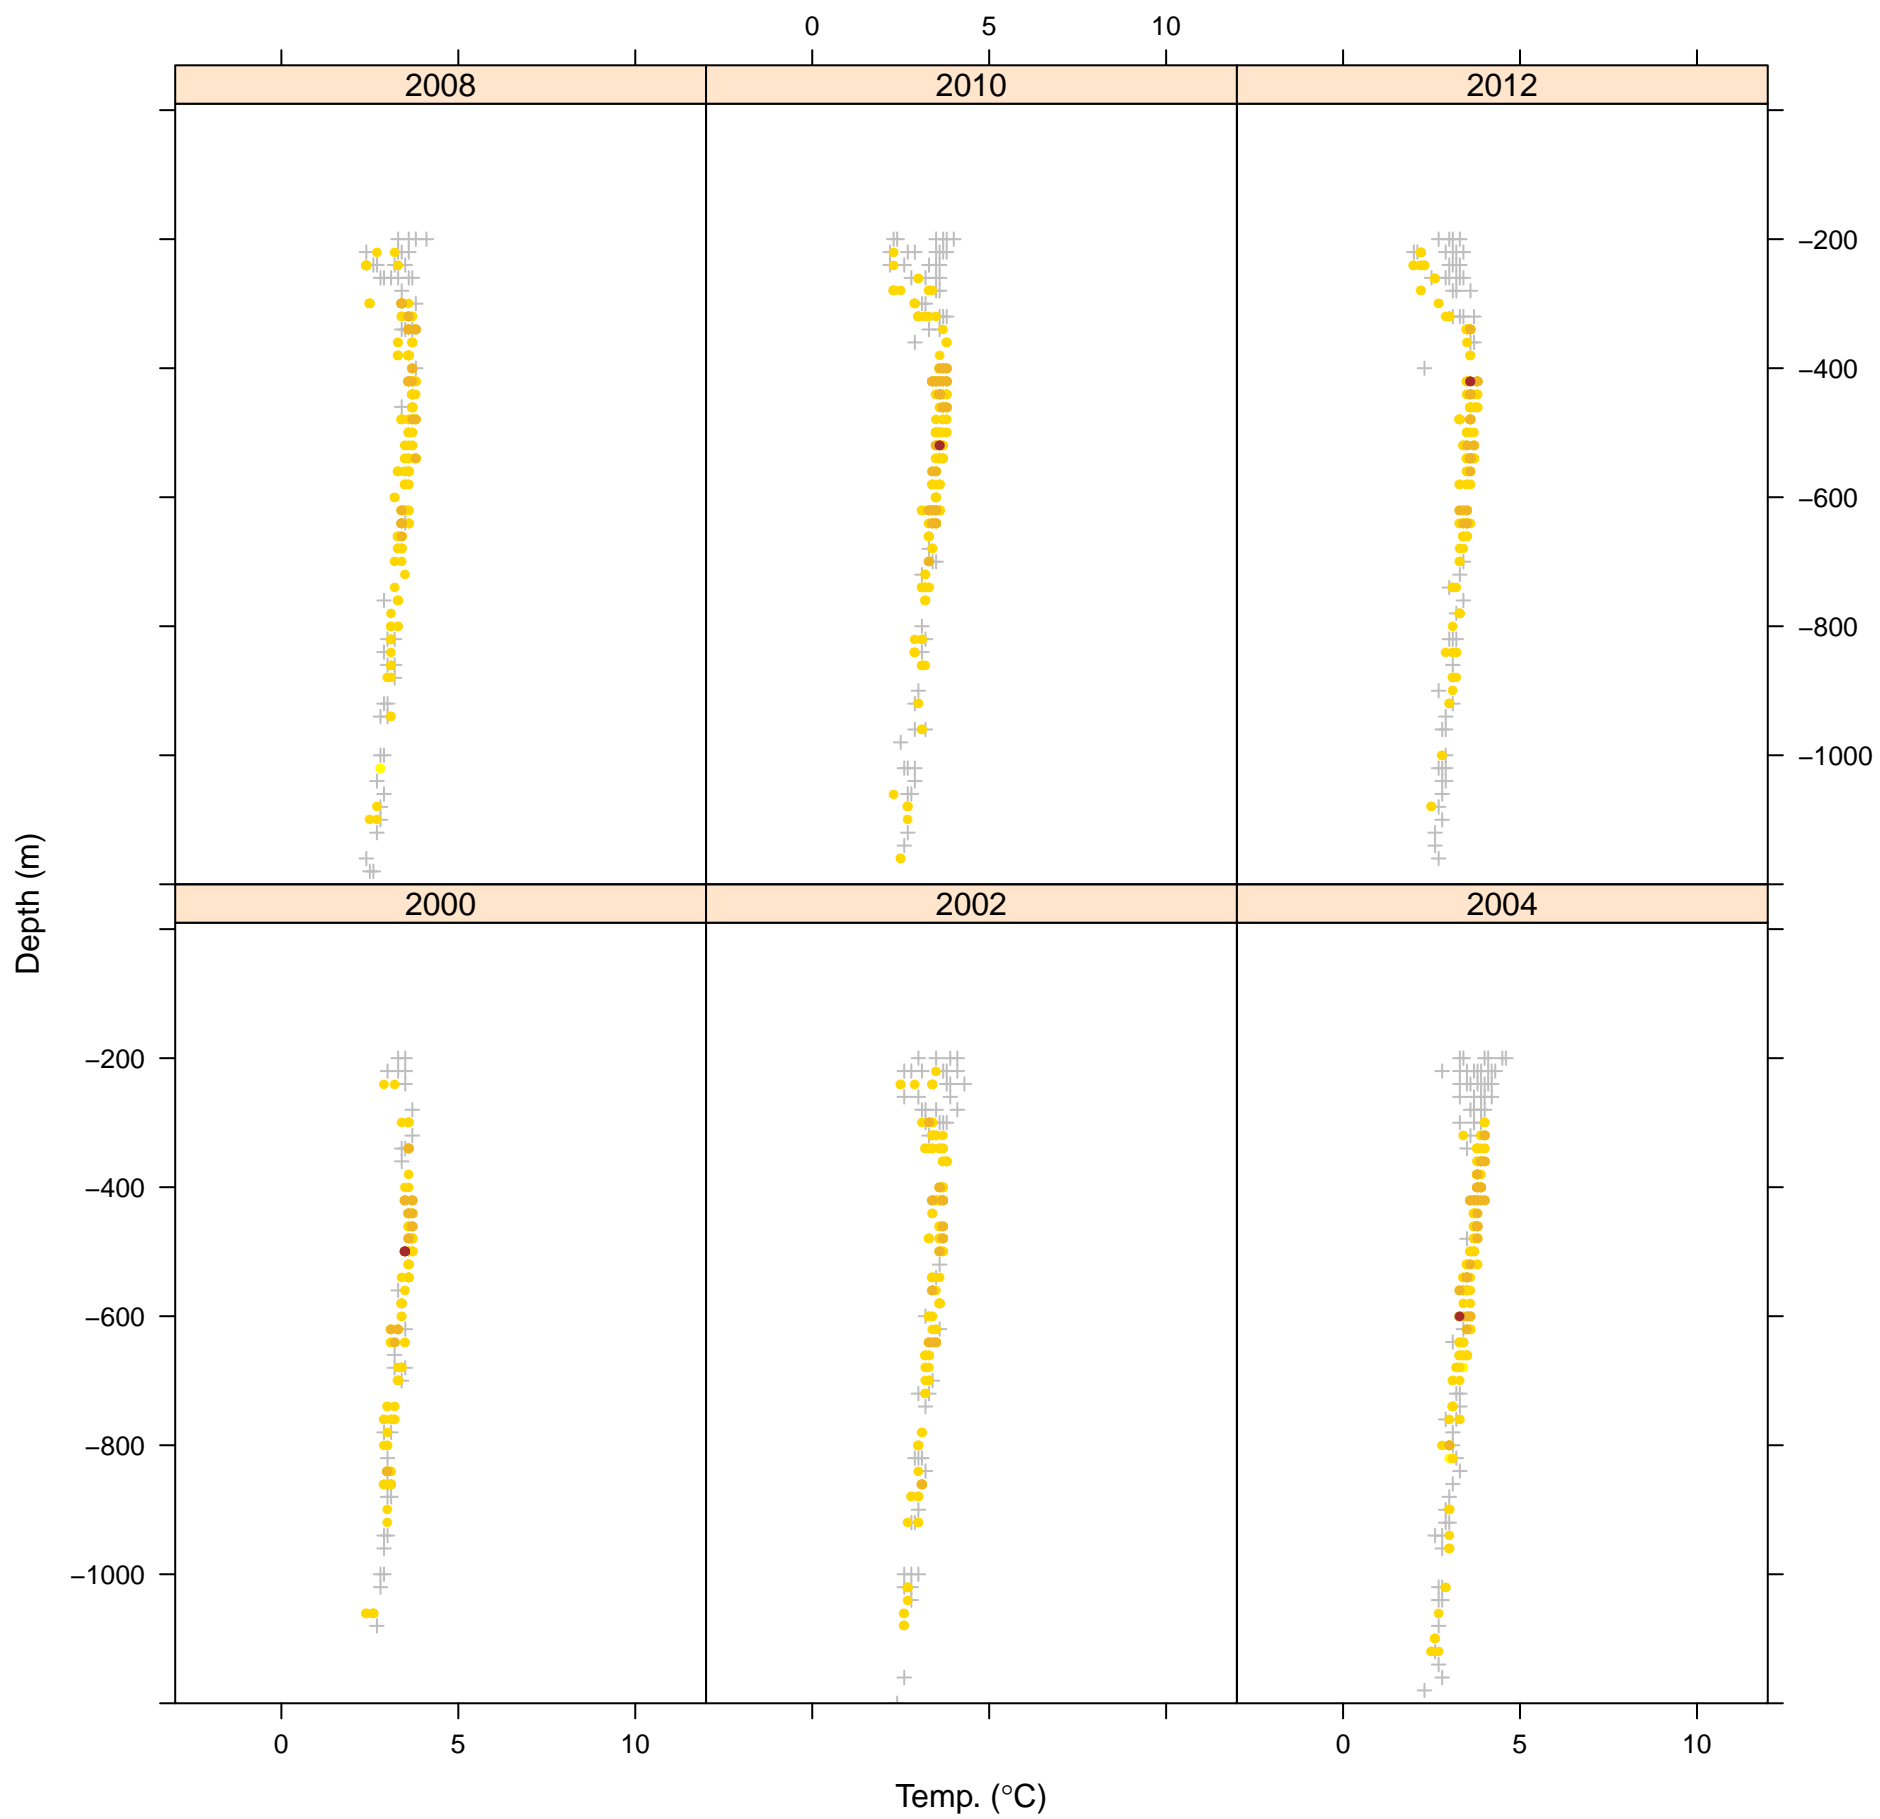

Greenland turbot between 0 and 100 mm

Greenland turbot between 100 and 200 mm

Greenland turbot between 200 and 300 mm

Greenland turbot between 300 and 500 mm

Greenland turbot between 500 and 700 mm

Greenland turbot between 700 and 1500 mm