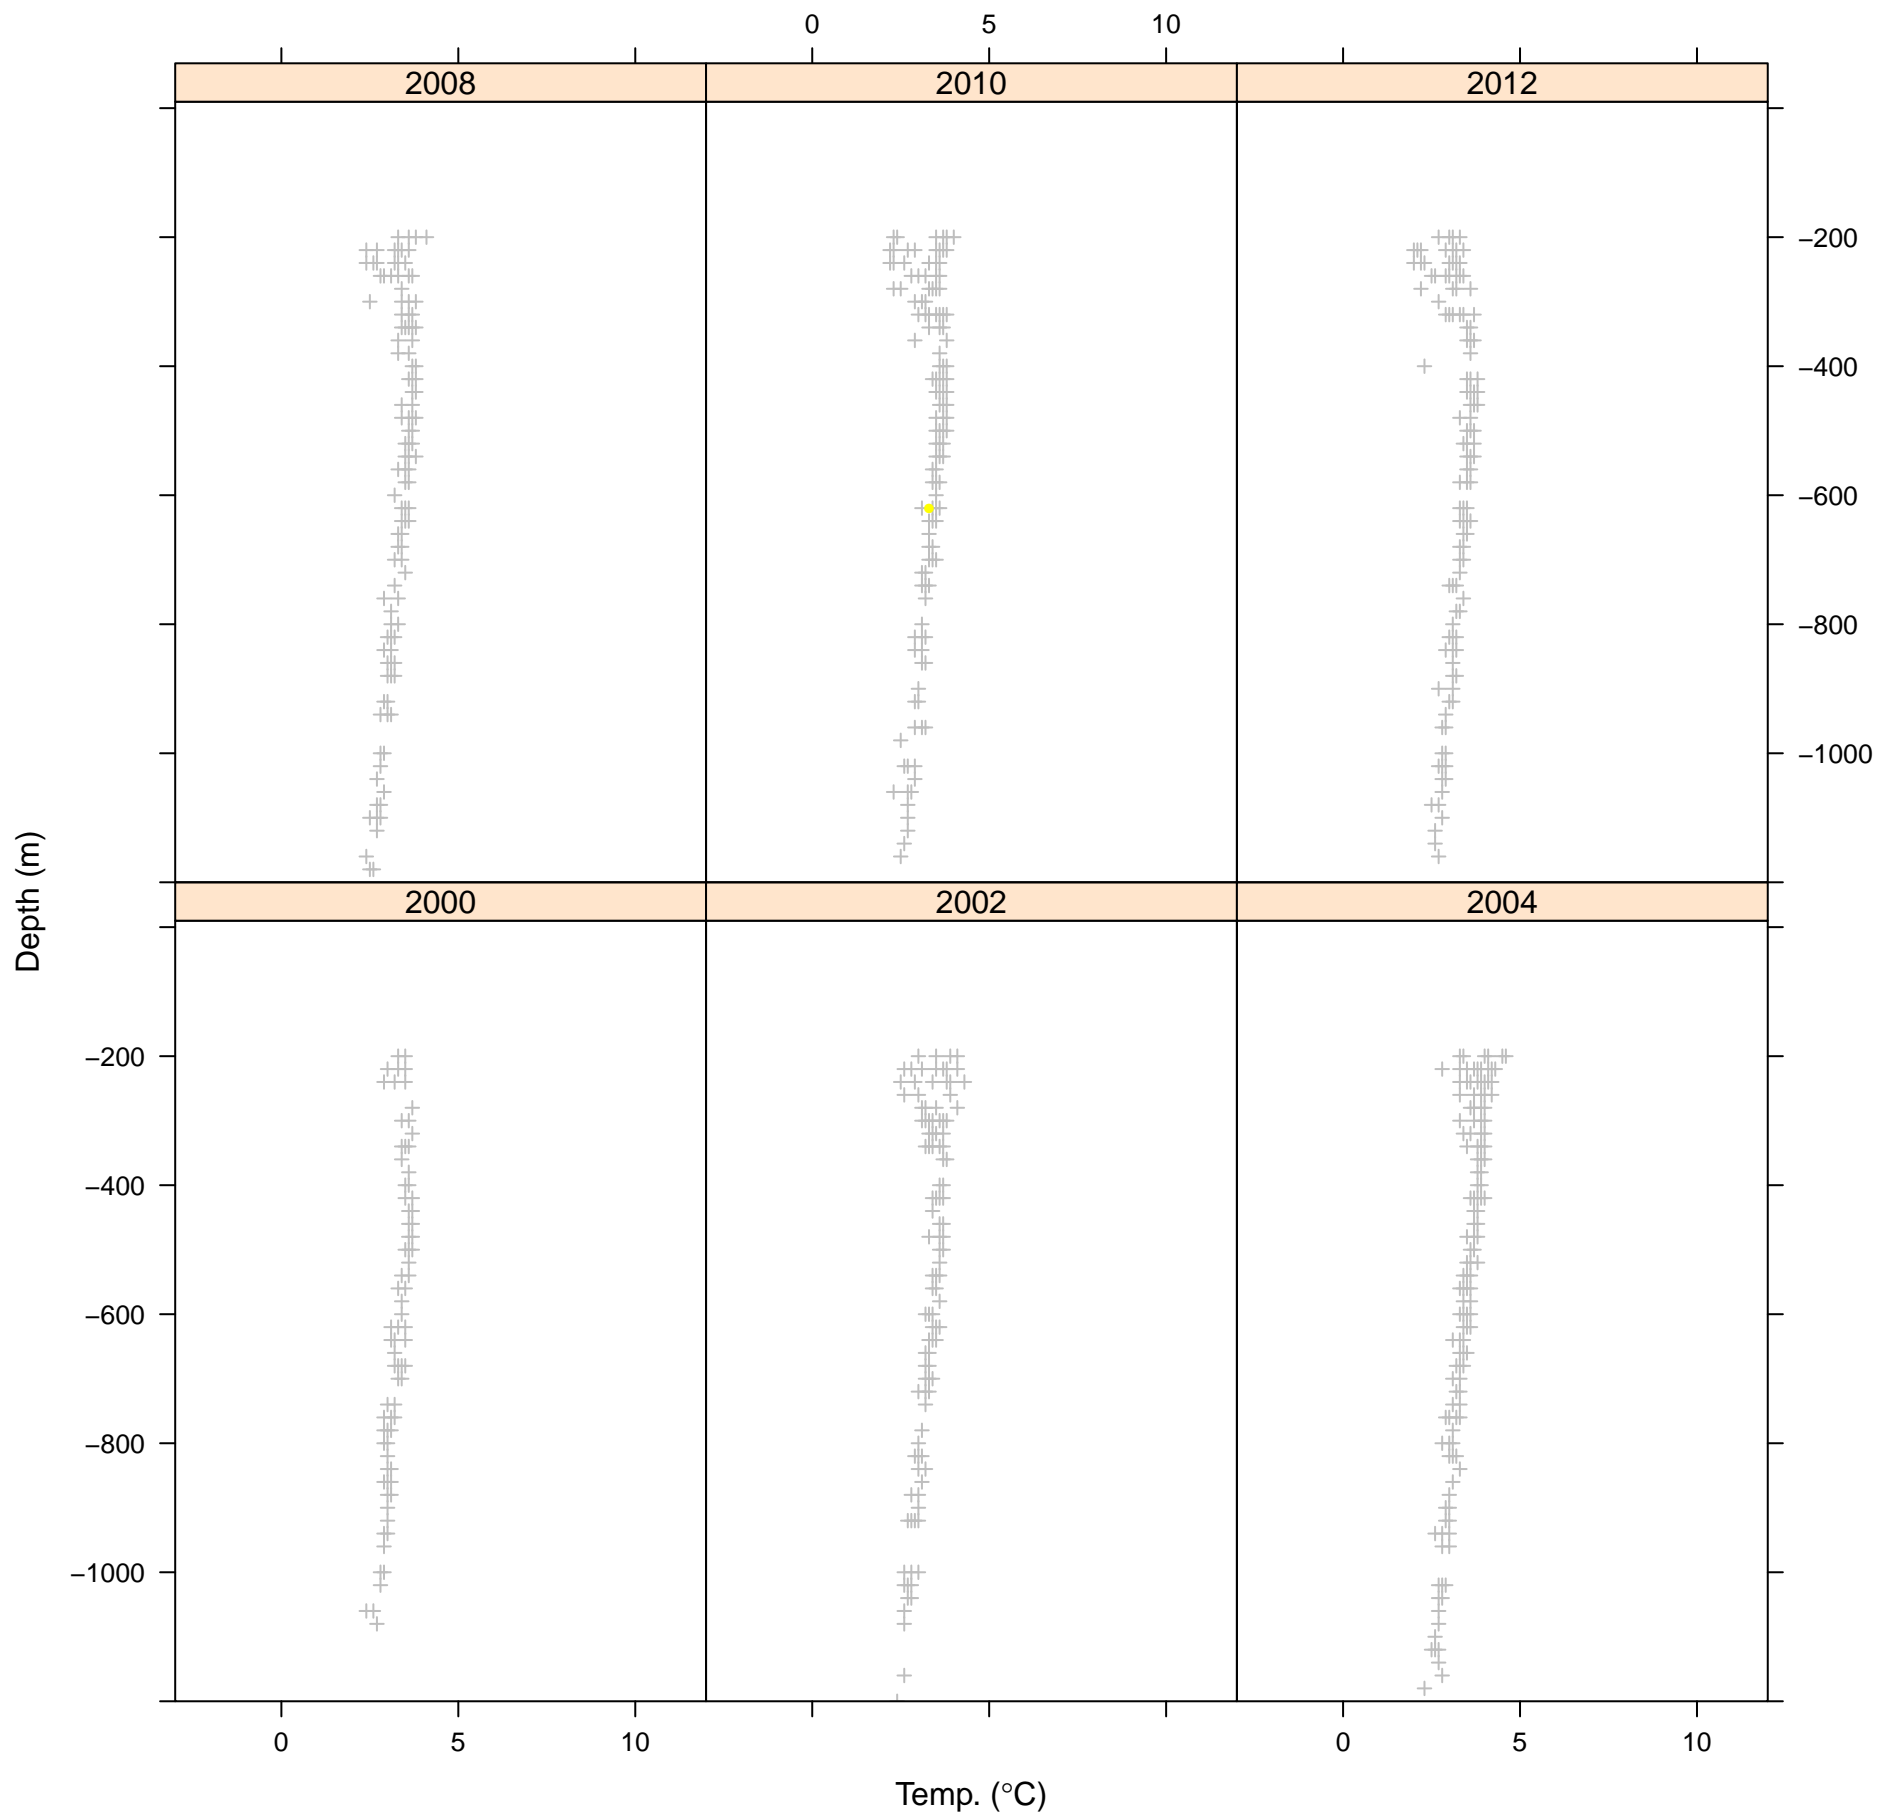

Greenland turbot between 0 and 100 mm

Greenland turbot between 100 and 200 mm

Greenland turbot between 200 and 300 mm

Greenland turbot between 300 and 500 mm

Greenland turbot between 500 and 700 mm

Greenland turbot between 700 and 1500 mm