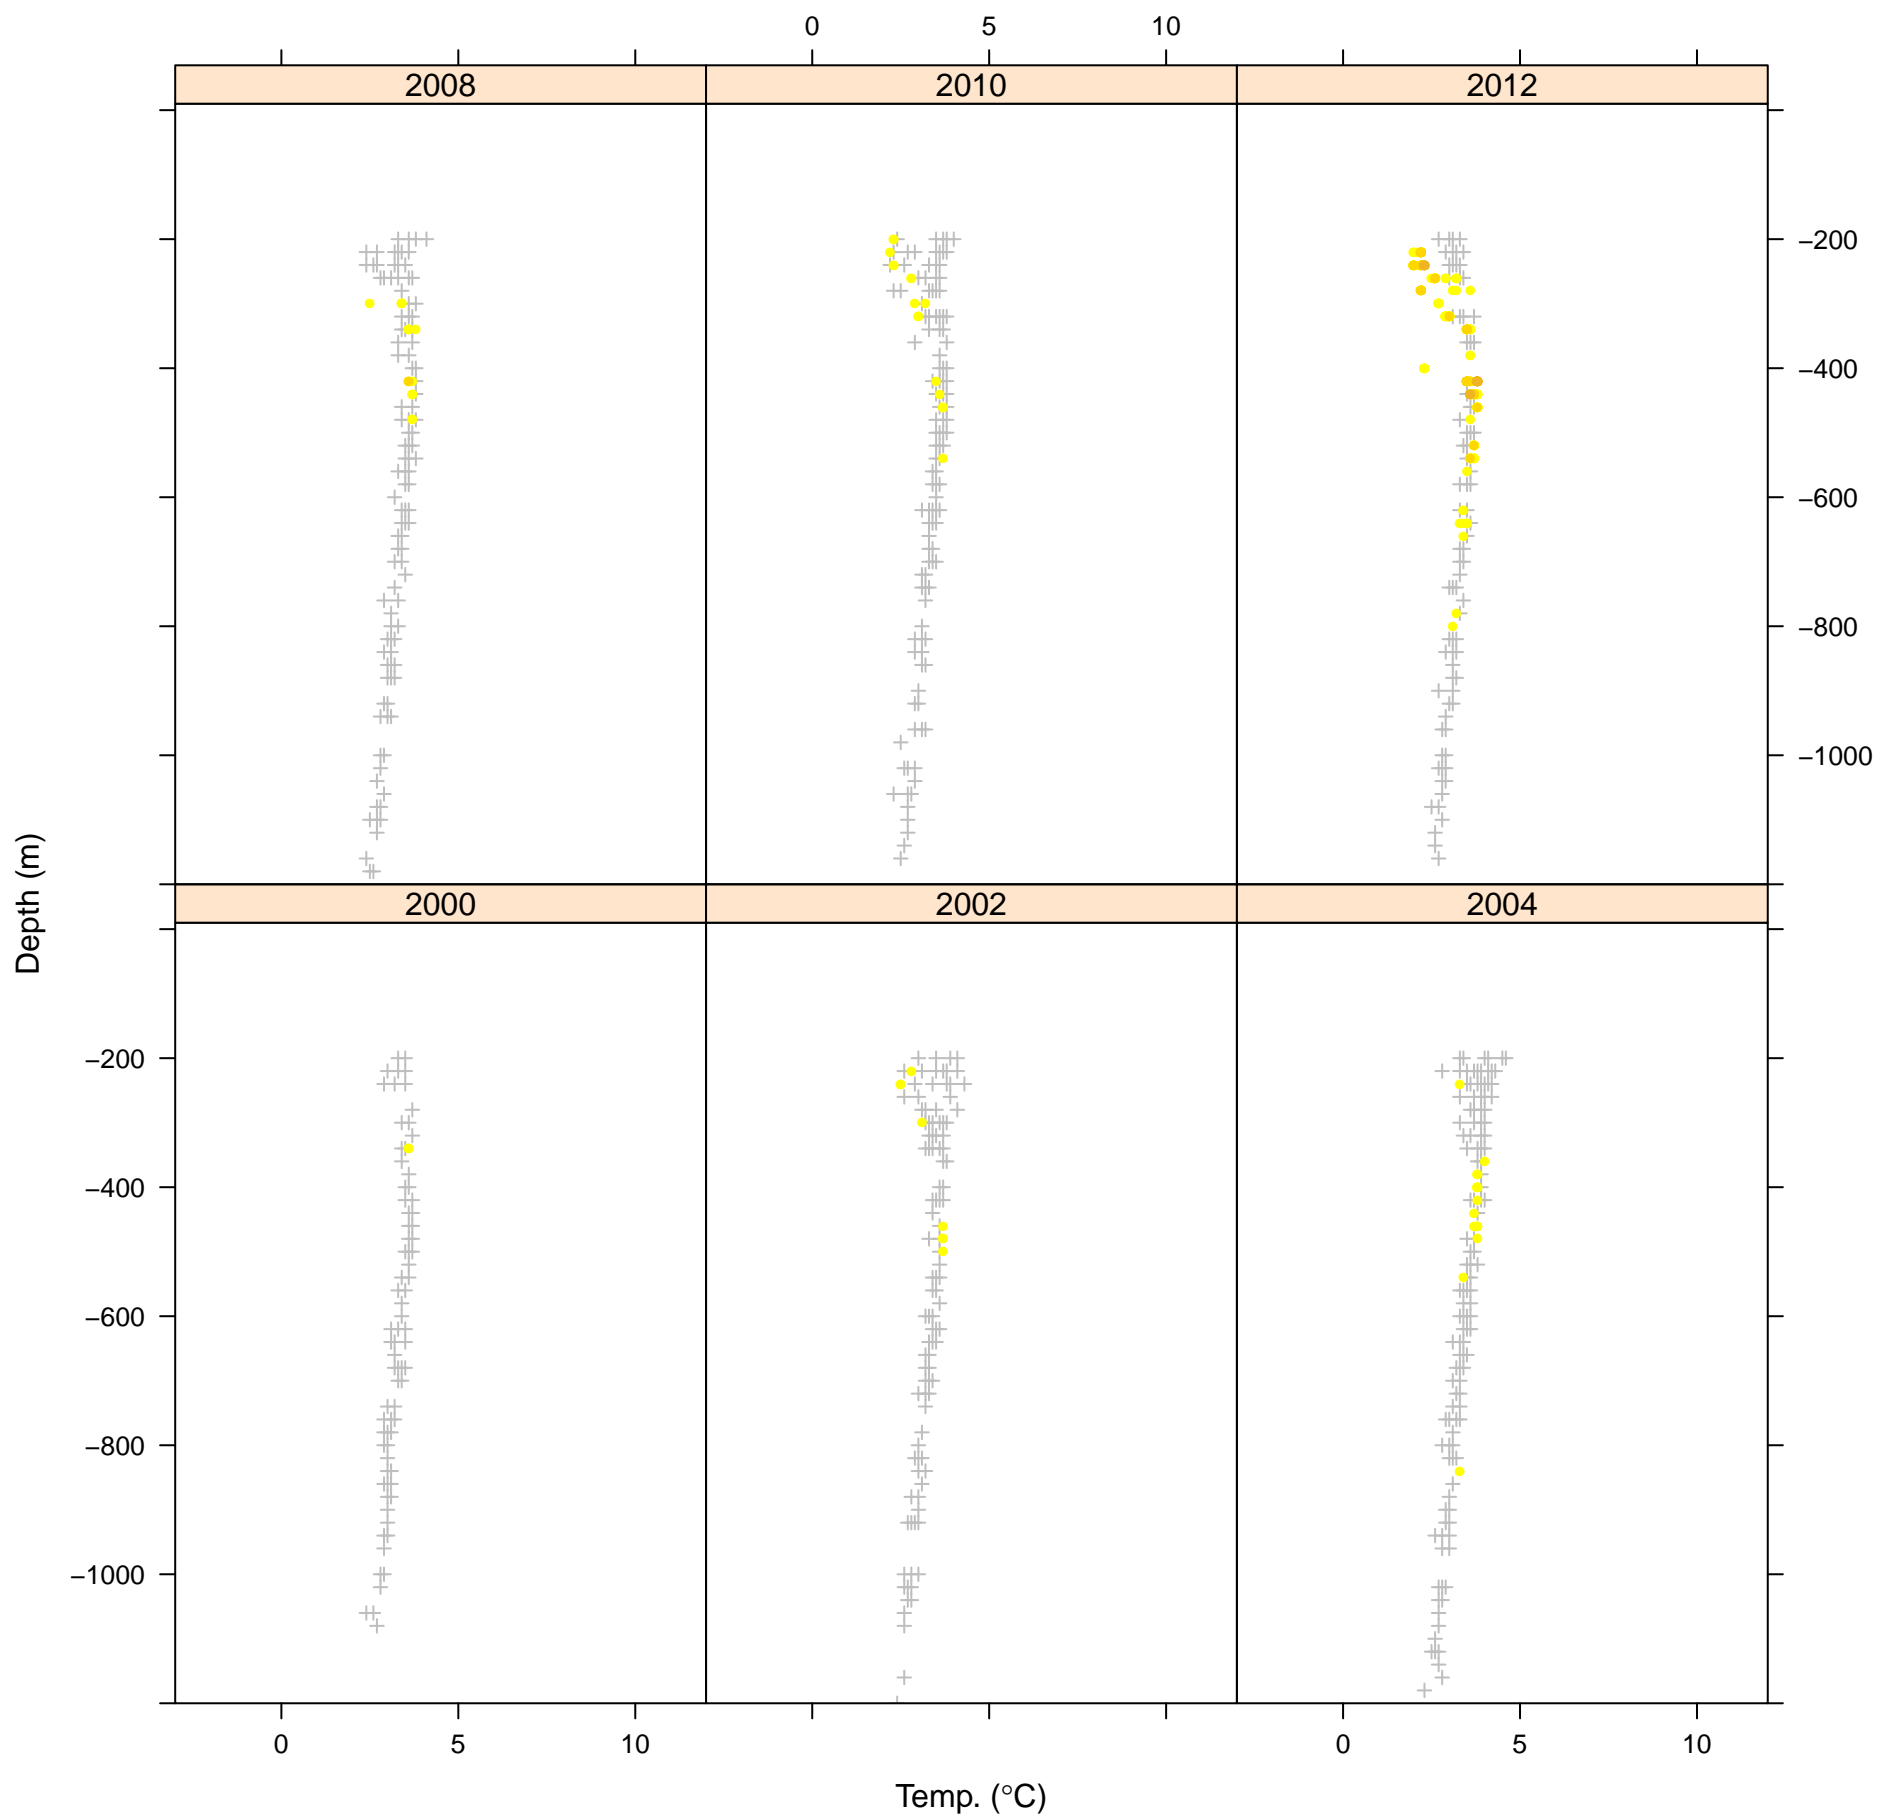

Greenland turbot between 0 and 100 mm

Greenland turbot between 100 and 200 mm

Greenland turbot between 200 and 300 mm

Greenland turbot between 300 and 500 mm

Greenland turbot between 500 and 700 mm

Greenland turbot between 700 and 1500 mm