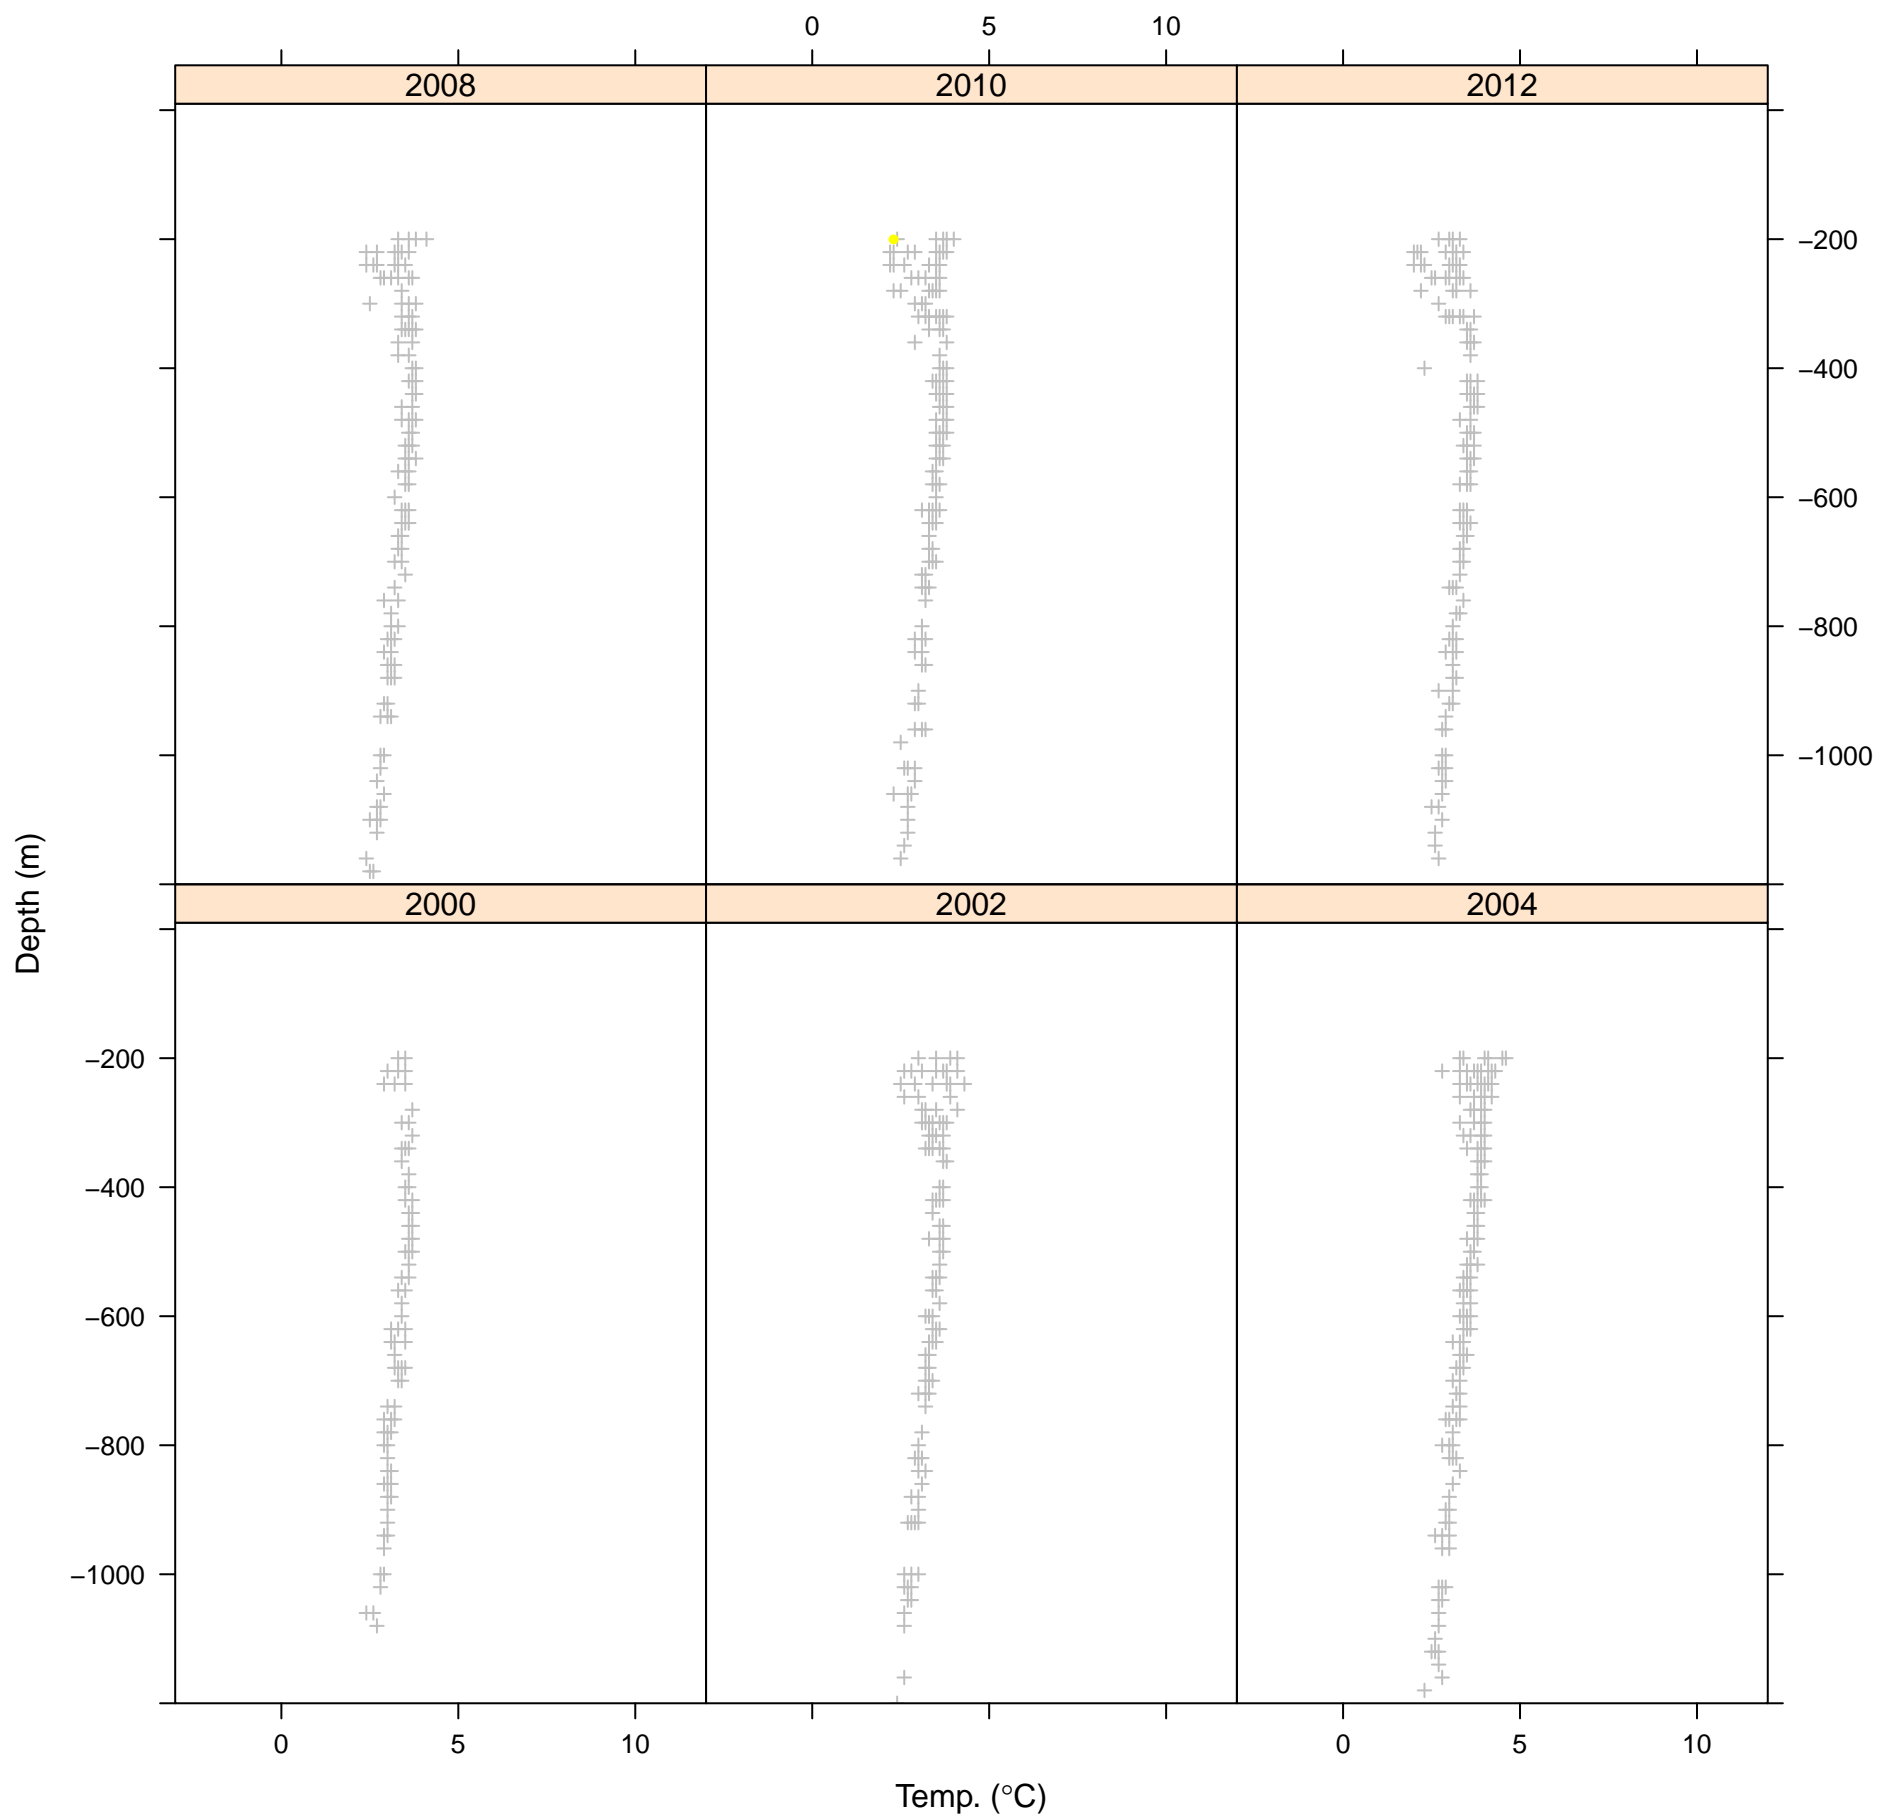

Greenland turbot between 0 and 100 mm

Greenland turbot between 100 and 200 mm

Greenland turbot between 200 and 300 mm

Greenland turbot between 300 and 500 mm

Greenland turbot between 500 and 700 mm

Greenland turbot between 700 and 1500 mm