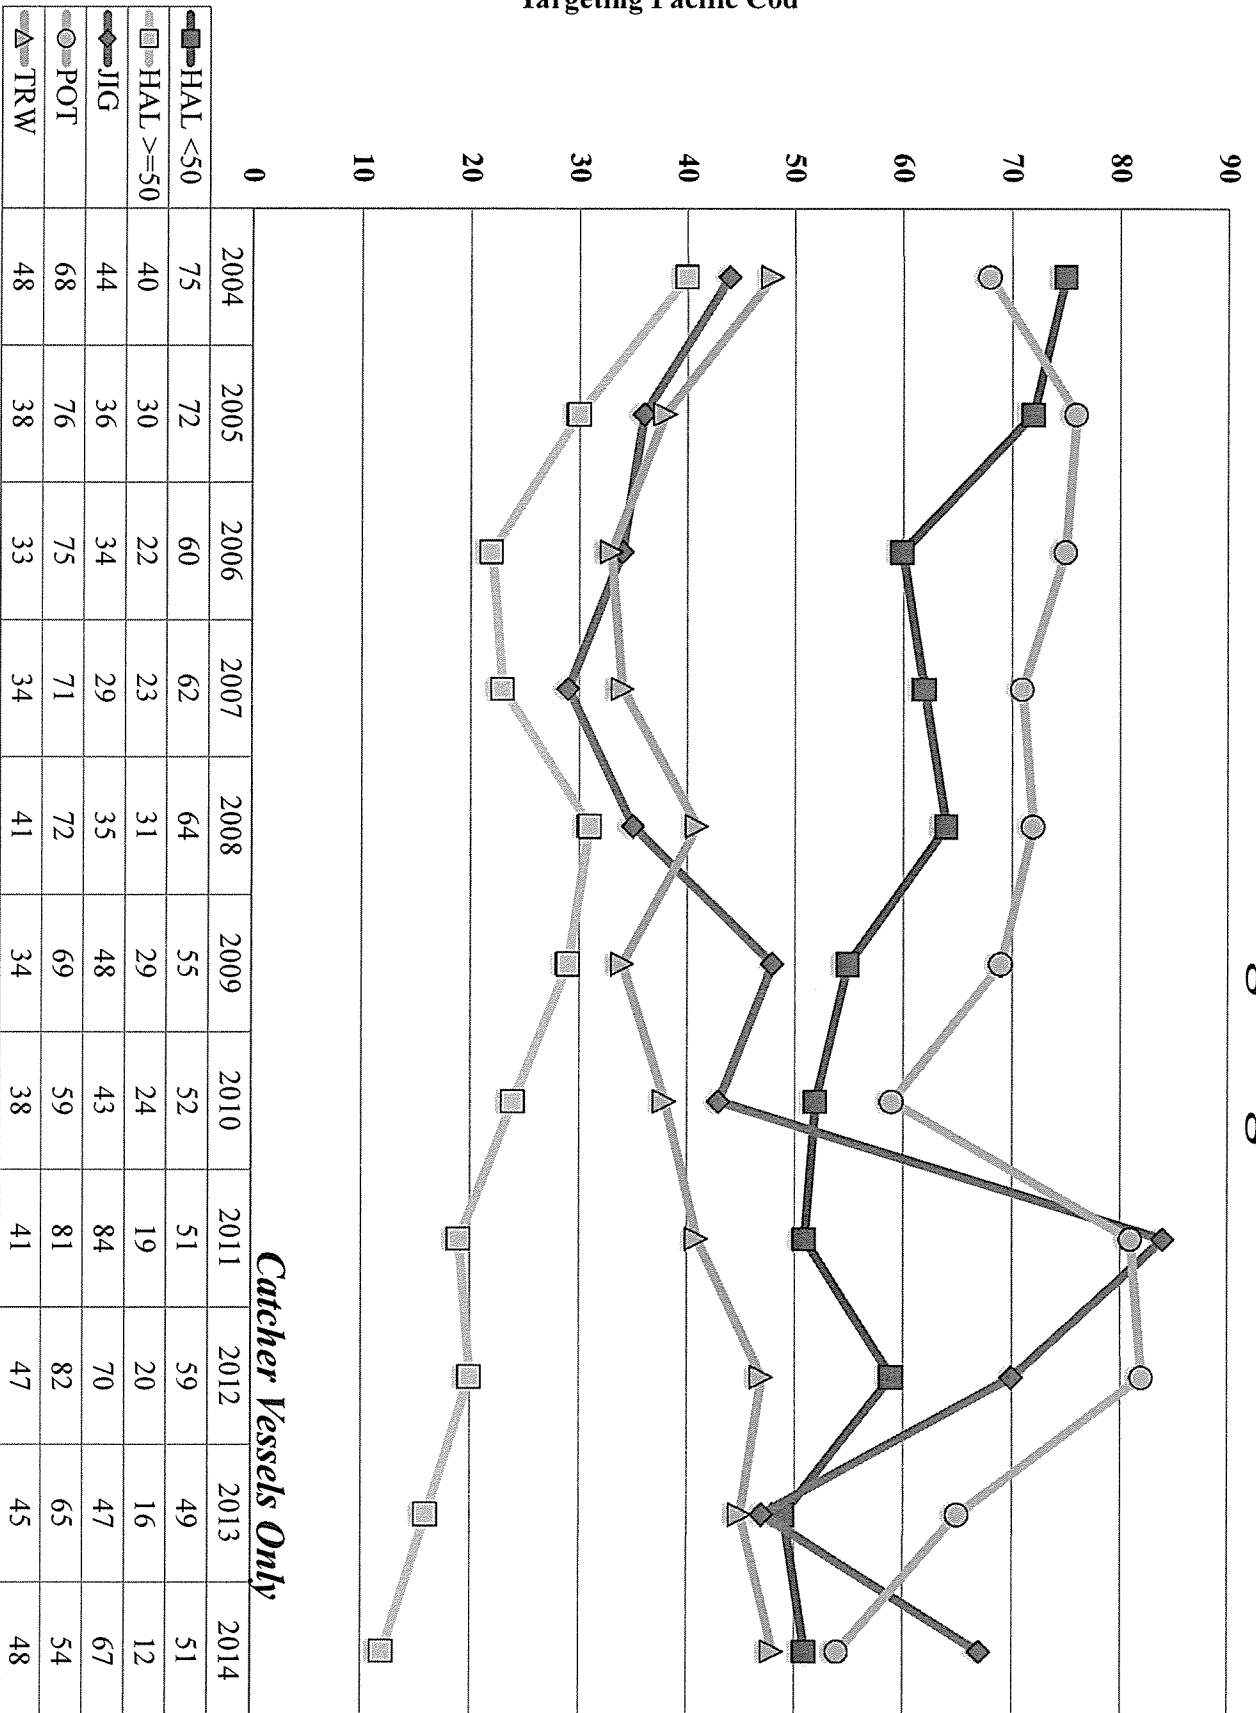

2004-2014 Counts of Vessels Targeting GOA Pollock

*Bob Wagner
State Fisheries
Nouveau*

Number of Unique Vessels
Targeting Pollock

Year	Season	610	620	630	All Areas
2004	Spring	20	31	38	58
2004	Fall	21	41	32	61
2005	Spring	27	19	29	54
2005	Fall	23	46	38	63
2006	Spring	23	20	29	50
2006	Fall	26	44	25	64
2007	Spring	17	9	23	39
2007	Fall	20	36	25	54
2008	Spring	14	16	27	42
2008	Fall	15	36	23	52
2009	Spring	19	23	31	51
2009	Fall	17	32	33	50
2010	Spring	21	33	33	53
2010	Fall	22	36	36	55
2011	Spring	22	37	36	57
2011	Fall	20	40	31	53
2012	Spring	26	53	42	61
2012	Fall	22	39	33	59
2013	Spring	15	42	41	52
2013	Fall	21	40	37	57
2014	Spring	22	43	45	62
2014	Fall	17	43	43	56

2004 - 2014 Counts of Vessels Targeting CGOA Pacific Cod

Number of Unique Catcher Vessels Targeting Pacific Cod

Catcher Vessels Only