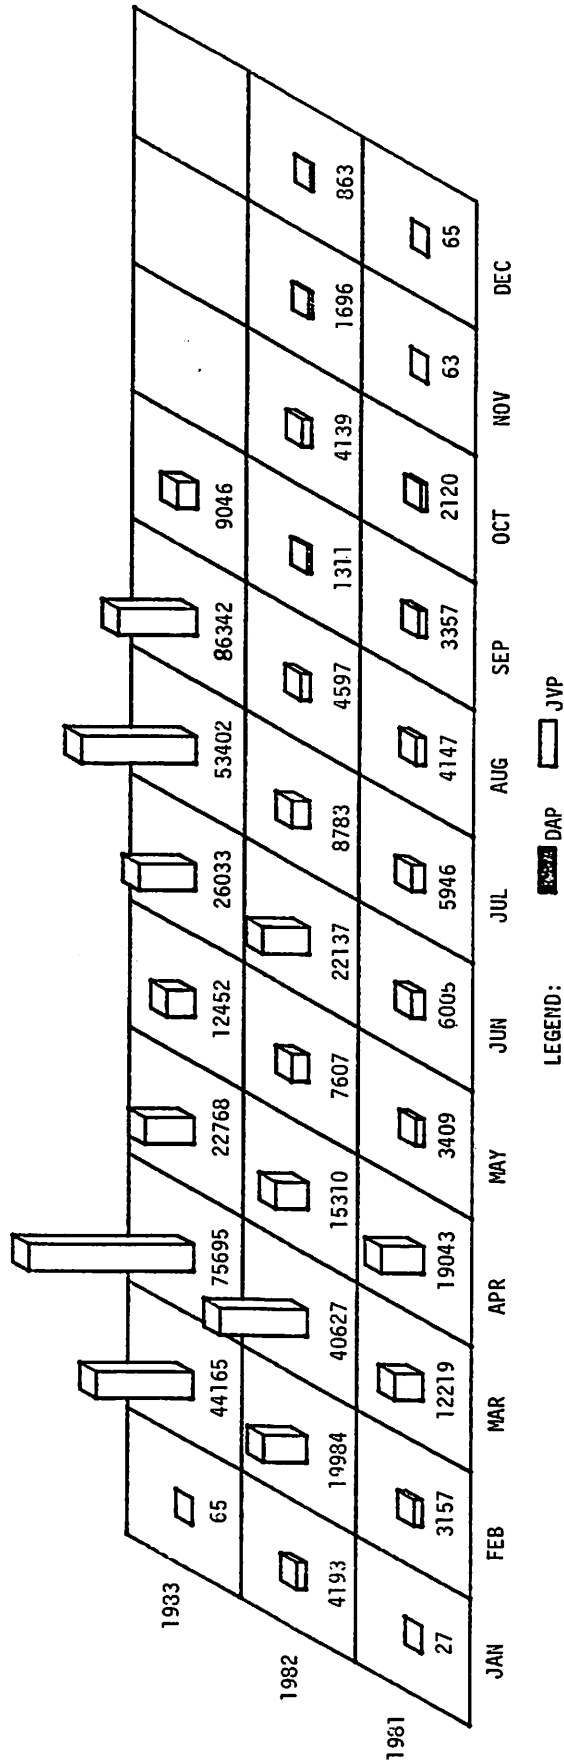

1981-1983 STATEWIDE DOMESTIC PACIFIC COD

1983 CATCH TOTALED THROUGH OCTOBER 1, 1983

1983 CATCH BY AREA
CATCH IN METRIC TONS

1981-1983 STATEWIDE DOMESTIC PACIFIC COD

CATCH IN METRIC TONS

1981-1983 STATEWIDE DOMESTIC POLLOCK

LEGEND: DAP JVP

1983 CATCH TOTALED THROUGH OCTOBER 1, 1983

1983 CATCH BY AREA
CATCH IN METRIC TONS

1981-1983 STATEWIDE DOMESTIC POLLOCK

CATCH IN METRIC TONS

1981-1983 STATEWIDE DOMESTIC SABLEFISH

1983 CATCH TOTALED THROUGH NOVEMBER 1, 1983

1983 CATCH BY AREA
CATCH IN DRESSED METRIC TONS

1981-1983 STATEWIDE DOMESTIC SABLEFISH

CATCH IN DRESSED METRIC TONS