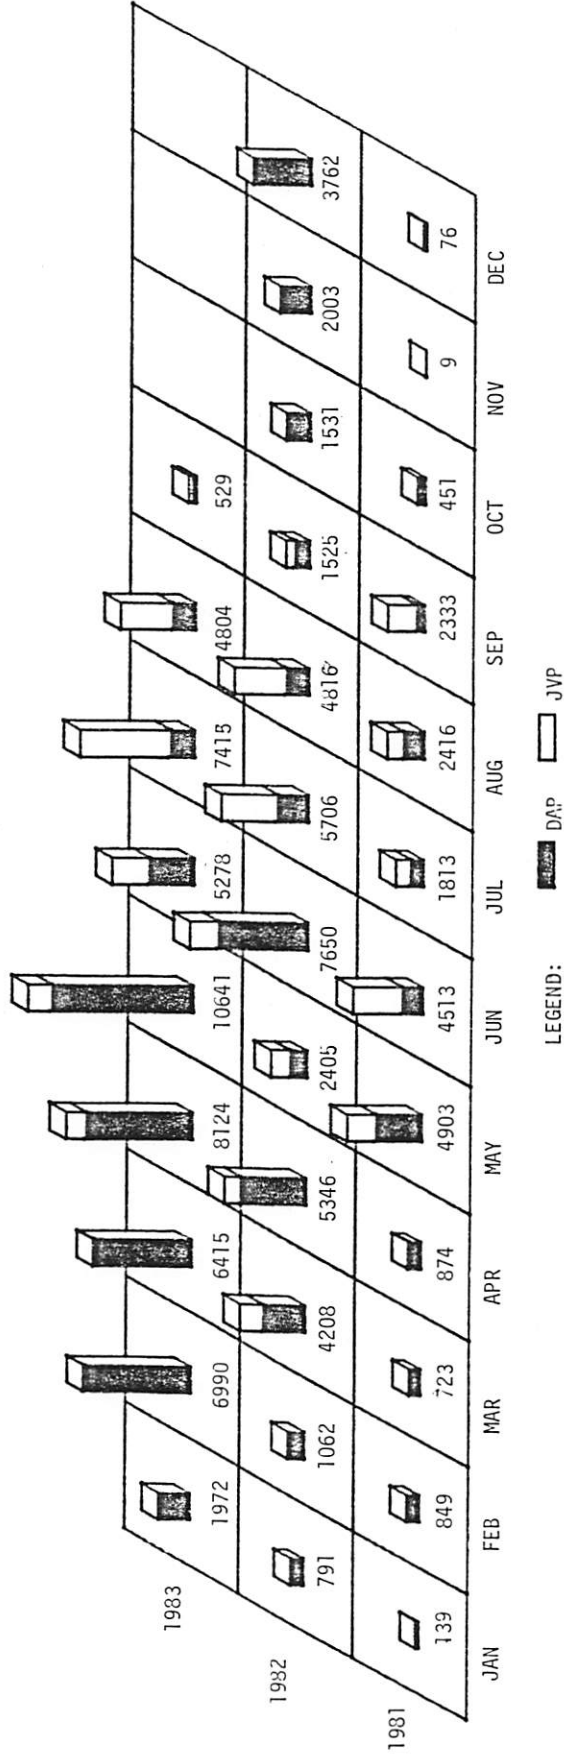

1981-1983 STATEWIDE DOMESTIC PACIFIC COD

1983 CATCH TOTALED THROUGH OCTOBER 1, 1983

1983 CATCH BY AREA
CATCH IN METRIC TONS

1981-1983 STATEWIDE DOMESTIC PACIFIC COD

CATCH IN METRIC TONS

1981-1983 STATEWIDE DOMESTIC POLLOCK

LEGEND: DAP JVP

1983 CATCH TOTALED THROUGH OCTOBER 1, 1983

1983 CATCH BY AREA
CATCH IN METRIC TONS

1981-1983 STATEWIDE DOMESTIC POLLOCK

CATCH IN METRIC TONS

1981-1983 STATEWIDE DOMESTIC SABLEFISH

1983 CATCH TOTALED THROUGH NOVEMBER 1, 1983