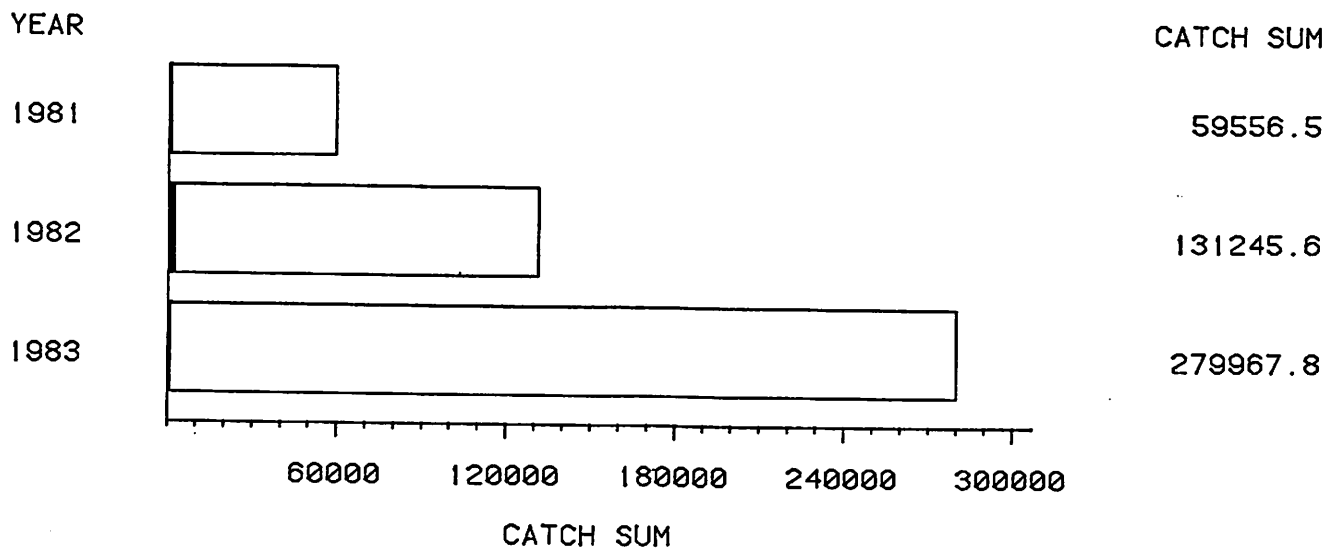

1981-1983 STATEWIDE DOMESTIC PACIFIC COD

1983 CATCH TOTALED THROUGH OCTOBER 1, 1983

1983 CATCH BY AREA
CATCH IN METRIC TONS

1981-1983 STATEWIDE DOMESTIC PACIFIC COD

CATCH IN METRIC TONS

1981-1983 STATEWIDE DOMESTIC POLLOCK

LEGEND: DAP JVP

1983 CATCH TOTALED THROUGH OCTOBER 1, 1983

1983 CATCH BY AREA
CATCH IN METRIC TONS

1981-1983 STATEWIDE DOMESTIC POLLOCK

CATCH IN METRIC TONS

1981-1983 STATEWIDE DOMESTIC SABLEFISH

1983 CATCH TOTALED THROUGH NOVEMBER 1, 1983

1983 CATCH BY AREA
CATCH IN DRESSED METRIC TONS

1981-1983 STATEWIDE DOMESTIC SABLEFISH

CATCH IN DRESSED METRIC TONS