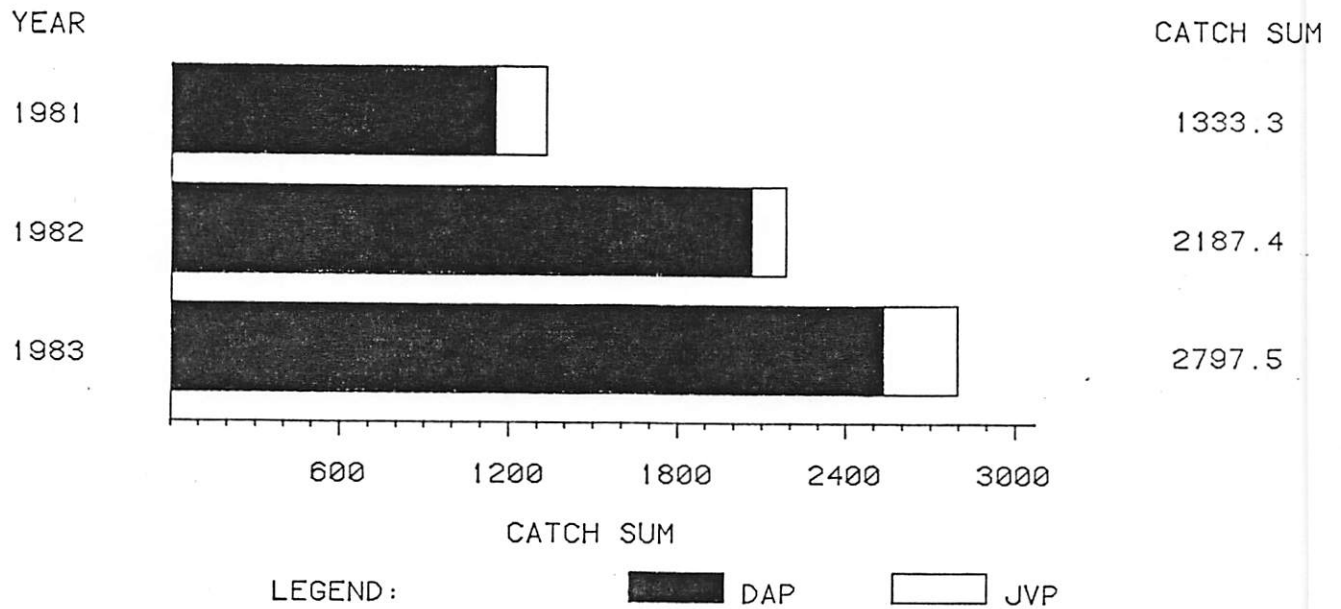

LEGEND: DAP JVP

1983 CATCH TOTALED THROUGH OCTOBER 1, 1983

1983 CATCH BY AREA
CATCH IN METRIC TONS

1981-1983 STATEWIDE DOMESTIC POLLOCK

CATCH IN METRIC TONS

1981-1983 STATEWIDE DOMESTIC SABLEFISH

1983 CATCH TOTALED THROUGH NOVEMBER 1, 1983

1983 CATCH BY AREA
CATCH IN DRESSED METRIC TONS

1981-1983 STATEWIDE DOMESTIC SABLEFISH

CATCH IN DRESSED METRIC TONS