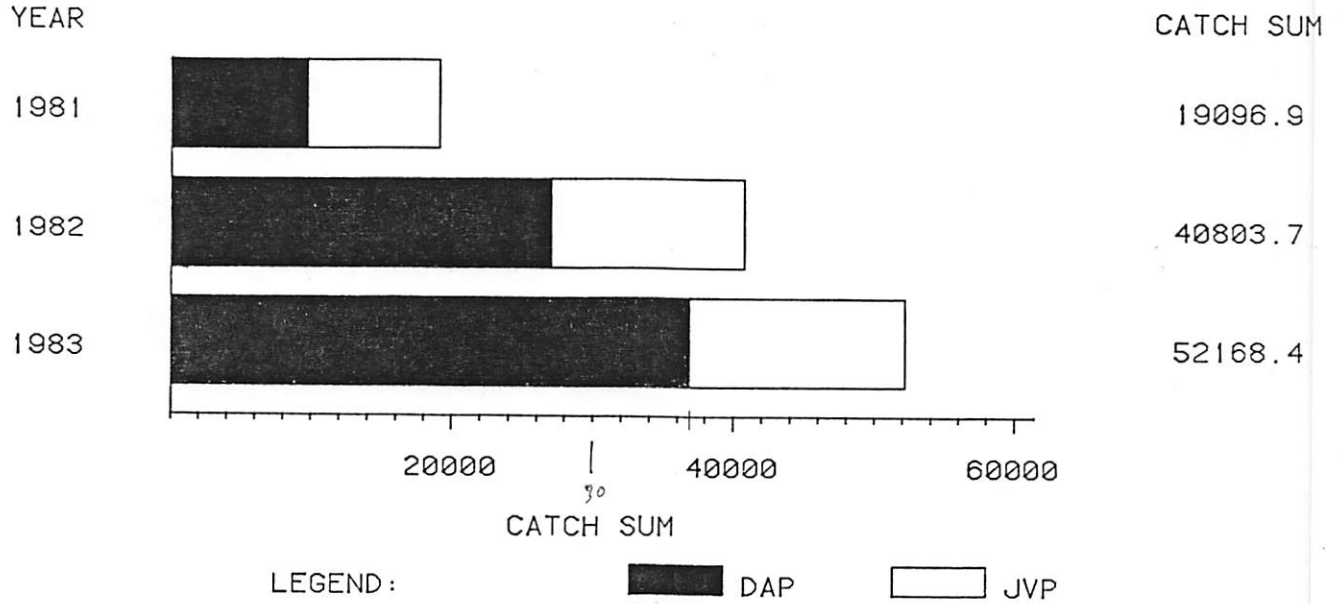

1981-1983 STATEWIDE DOMESTIC PACIFIC COD

1983 CATCH TOTALED THROUGH OCTOBER 1, 1983

1983 CATCH BY AREA
CATCH IN METRIC TONS

1981-1983 STATEWIDE DOMESTIC PACIFIC COD

CATCH IN METRIC TONS

1981-1983 STATEWIDE DOMESTIC POLLOCK

LEGEND: DAP JVP

1983 CATCH TOTALED THROUGH OCTOBER 1, 1983

1983 CATCH BY AREA
CATCH IN METRIC TONS

1981-1983 STATEWIDE DOMESTIC POLLOCK

CATCH IN METRIC TONS

1981-1983 STATEWIDE DOMESTIC SABLEFISH

1983 CATCH TOTALED THROUGH NOVEMBER 1, 1983

1983 CATCH BY AREA
CATCH IN DRESSED METRIC TONS

1981-1983 STATEWIDE DOMESTIC SABLEFISH

CATCH IN DRESSED METRIC TONS