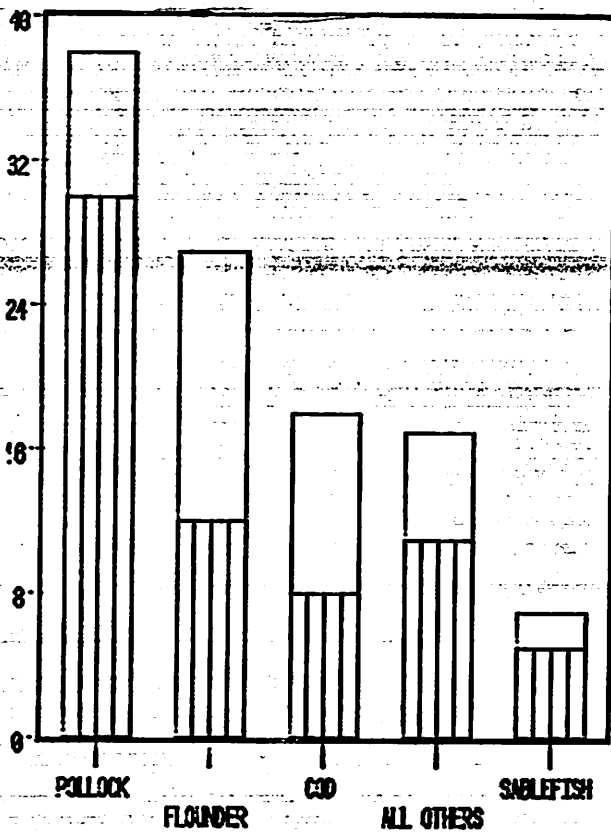

GULF OF ALASKA

BERING SEA / ALEUTIANS

1979 SEASON

THRU NOV 17

ALL SPECIES: QUOTA 106,736

ALL SPECIES: QUOTA 1,044,335

1000 MT

10000 MT

KOREA

GULF OF ALASKA
1979 SEASON

BERING SEA/ALEUTIANS
THRU 11/17

ALL SPECIES: QUOTA 41,583

ALL SPECIES: QUOTA 106,974

1000 MT

1000 MT

U.S.S.R.