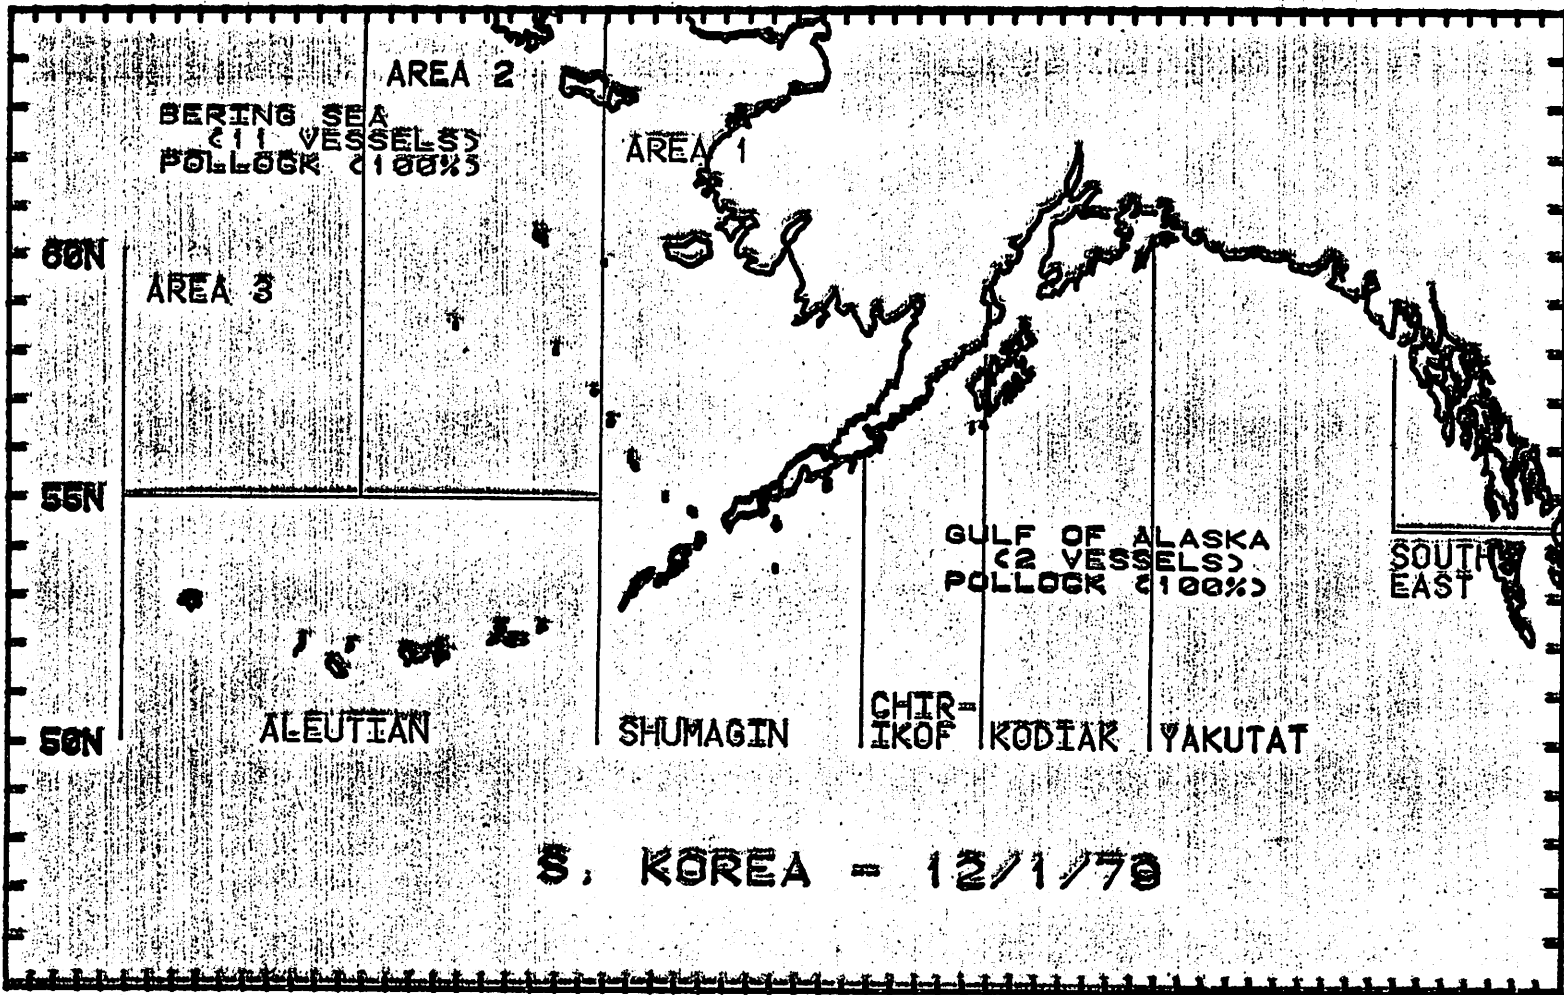

NUMBER OF FOREIGN VESSELS OFF ALASKA - OCTOBER 1979

E-2
12-1979

NUMBER OF FOREIGN VESSELS OFF ALASKA - NOVEMBER 1979

NUMBER OF FOREIGN VESSELS OFF ALASKA - DECEMBER 1, 1979

BERING SEA
(12 VESSELS)
POLLOCK (80%)
FLOUNDER (20%)

AREA 2

AREA 1

60N

AREA 3

55N

GULF OF ALASKA
(4 VESSELS)
POLLOCK (100%)

SOUTH
EAST

50N

S. KOREA - 12/1/79

170W 165W 160W 155W 150W 145W 140W 135W 130W 125W 120W

E-2
12-1979

MEXICO
GULF OF ALASKA
1979 SEASON

ALL SPECIES QUOTA: 23,007

TAIWAN
BERING SEA/ALEUTIANS
THRU 11/17

ALL SPECIES QUOTA: 5,930

GULF OF ALASKA
1979 SEASON

BERING SEA/ALEUTIANS
THRU 11/17

ALL SPECIES: QUOTA 103,365

ALL SPECIES: QUOTA 223,850

1000 MT

1000 MT