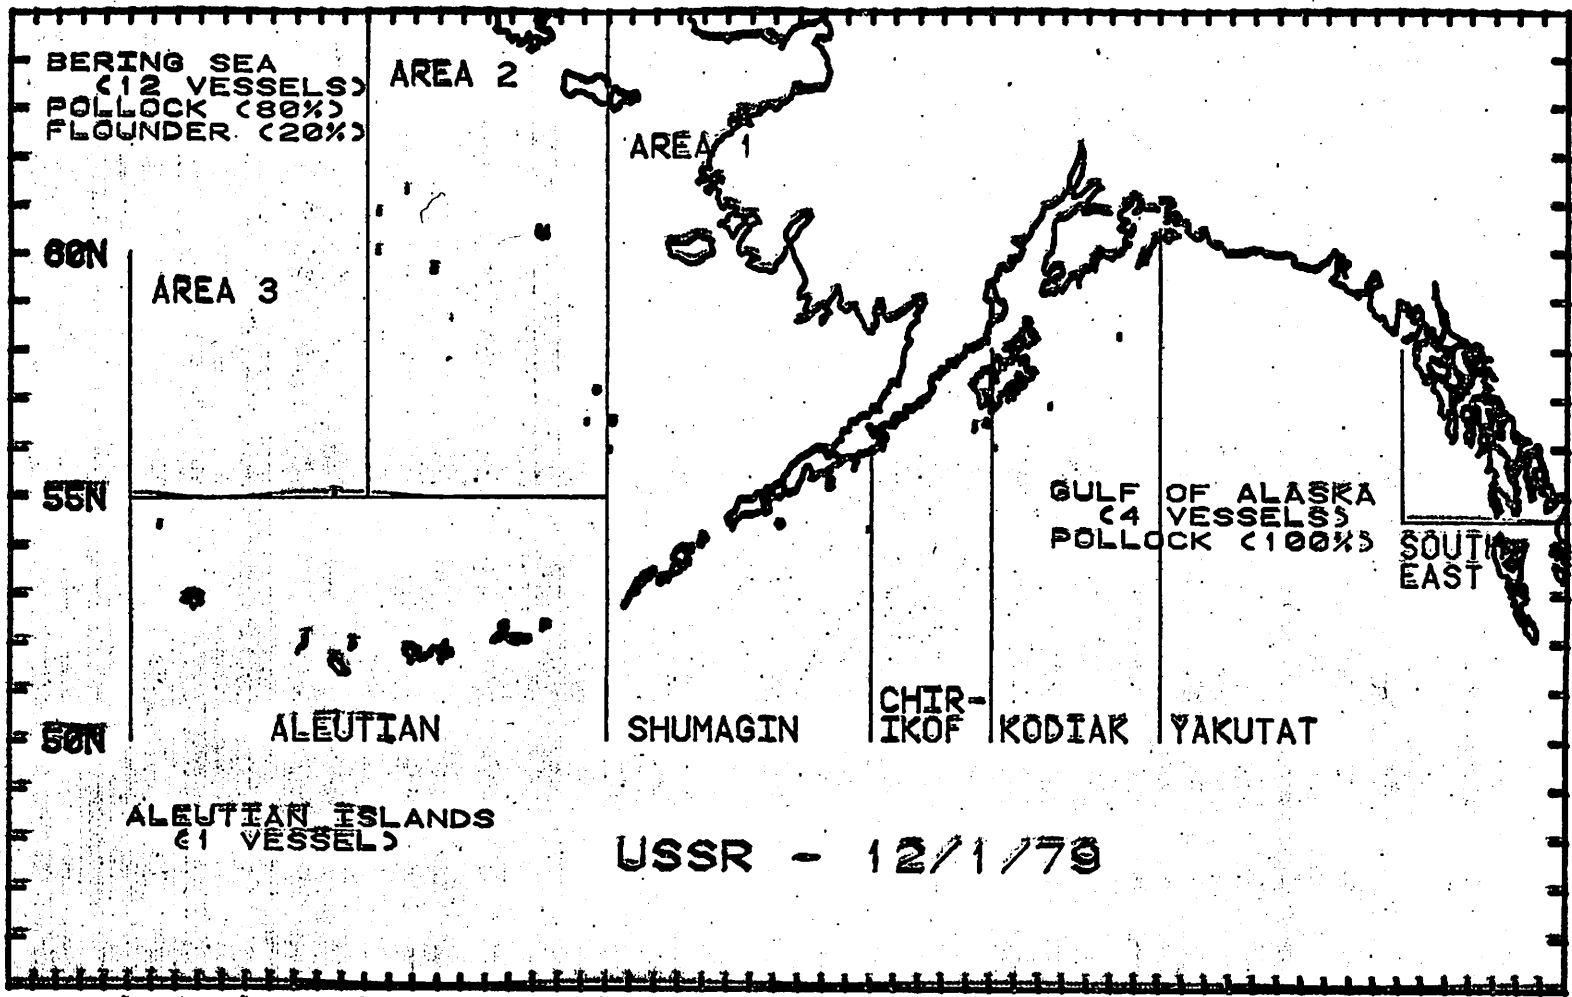

NUMBER OF FOREIGN VESSELS OFF ALASKA - OCTOBER 1979

E-2
12-1979

NUMBER OF FOREIGN VESSELS OFF ALASKA - NOVEMBER 1979

NUMBER OF FOREIGN VESSELS OFF ALASKA - DECEMBER 1, 1979

BERING SEA
(12 VESSELS)
POLLOCK (80%)
FLOUNDER (20%)

AREA 2

AREA 1

60N

AREA 3

55N

GULF OF ALASKA
(4 VESSELS)
POLLOCK (100%)

SOUTH
EAST

50N

GULF OF ALASKA

BERING SEA / ALEUTIANS

1979 SEASON

THRU NOV 17

ALL SPECIES: QUOTA 106,736

ALL SPECIES: QUOTA 1,044,335

1000 MT

10000 MT

GULF OF ALASKA
1979 SEASON

BERING SEA/ALEUTIANS
THRU 11/17

ALL SPECIES: QUOTA 103,365

ALL SPECIES: QUOTA 223,850

1000 MT

1000 MT