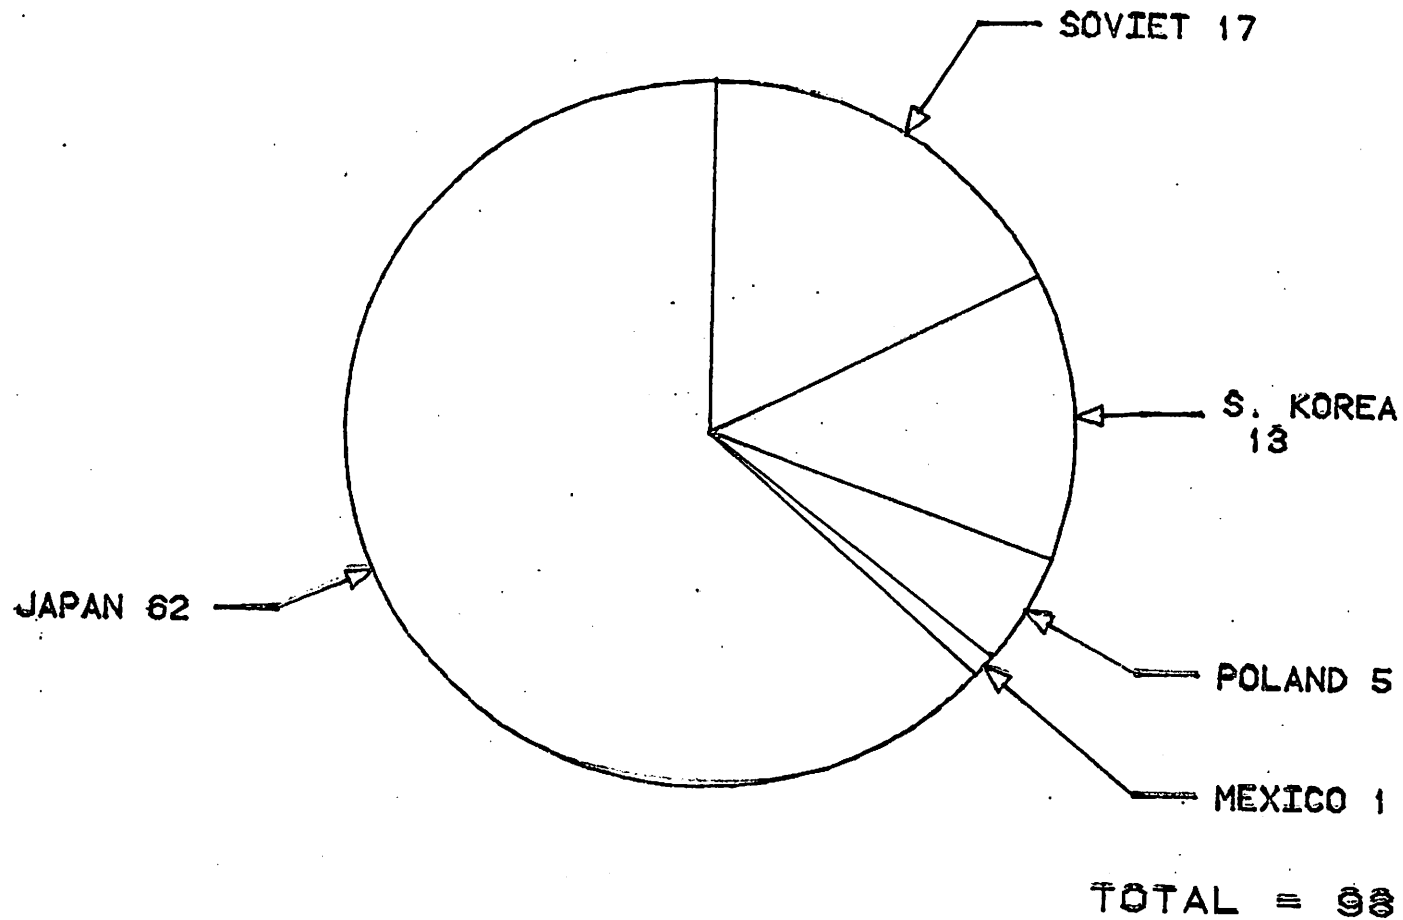

NUMBER OF FOREIGN VESSELS OFF ALASKA - OCTOBER 1979

E-2
12-1979

NUMBER OF FOREIGN VESSELS OFF ALASKA - NOVEMBER 1979

NUMBER OF FOREIGN VESSELS OFF ALASKA - DECEMBER 1, 1979

BERING SEA
(12 VESSELS)
POLLOCK (80%)
FLOUNDER (20%)

GULF OF ALASKA

BERING SEA / ALEUTIANS

1979 SEASON

THRU NOV 17

ALL SPECIES: QUOTA 106,736

ALL SPECIES: QUOTA 1,044,335

1000 MT

10000 MT

KOREA

GULF OF ALASKA
1979 SEASON

BERING SEA/ALEUTIANS
THRU 11/17

ALL SPECIES: QUOTA 41,583

ALL SPECIES: QUOTA 106,974

1000 MT

1000 MT

U.S.S.R.

GULF OF ALASKA
1979 SEASON

BERING SEA/ALEUTIANS
THRU 11/17

ALL SPECIES: QUOTA 103,365

ALL SPECIES: QUOTA 223,850

1000 MT

1000 MT