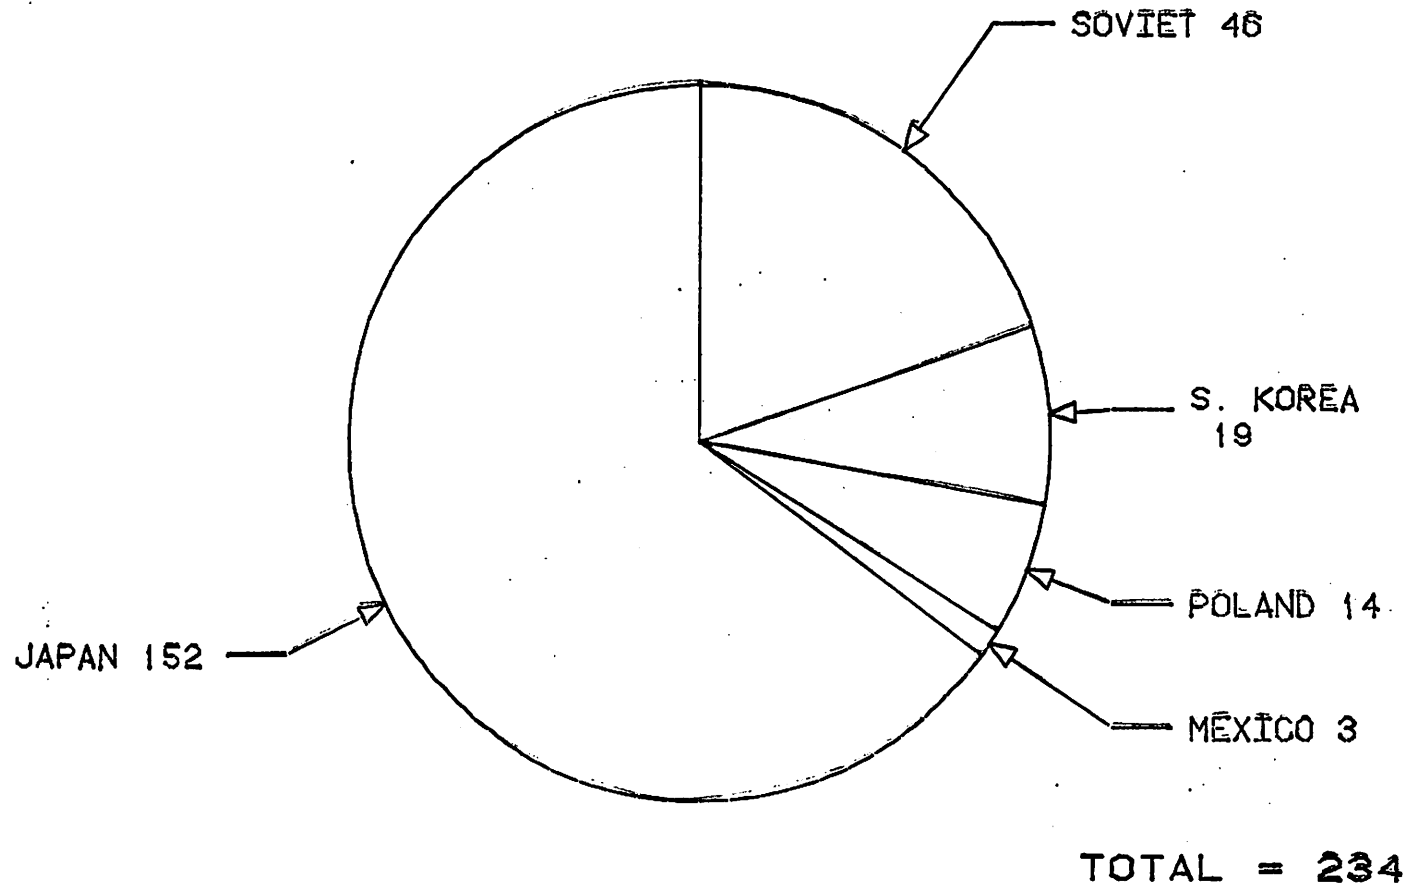

NUMBER OF FOREIGN VESSELS OFF ALASKA - OCTOBER 1979

E-2
12-1979

NUMBER OF FOREIGN VESSELS OFF ALASKA - NOVEMBER 1979

NUMBER OF FOREIGN VESSELS OFF ALASKA - DECEMBER 1, 1979

BERING SEA
(12 VESSELS)
POLLOCK (80%)
FLOUNDER (20%)

GULF OF ALASKA

BERING SEA / ALEUTIANS

1979 SEASON

THRU NOV 17

ALL SPECIES: QUOTA 106,736

ALL SPECIES: QUOTA 1,044,335

1000 MT

10000 MT

KOREA

GULF OF ALASKA
1979 SEASON

BERING SEA/ALEUTIANS
THRU 11/17

ALL SPECIES: QUOTA 41,583

ALL SPECIES: QUOTA 106,974

1000 MT

1000 MT

U.S.S.R.

GULF OF ALASKA
1979 SEASON

BERING SEA/ALEUTIANS
THRU 11/17

ALL SPECIES: QUOTA 103,365

ALL SPECIES: QUOTA 223,850

1000 MT

1000 MT