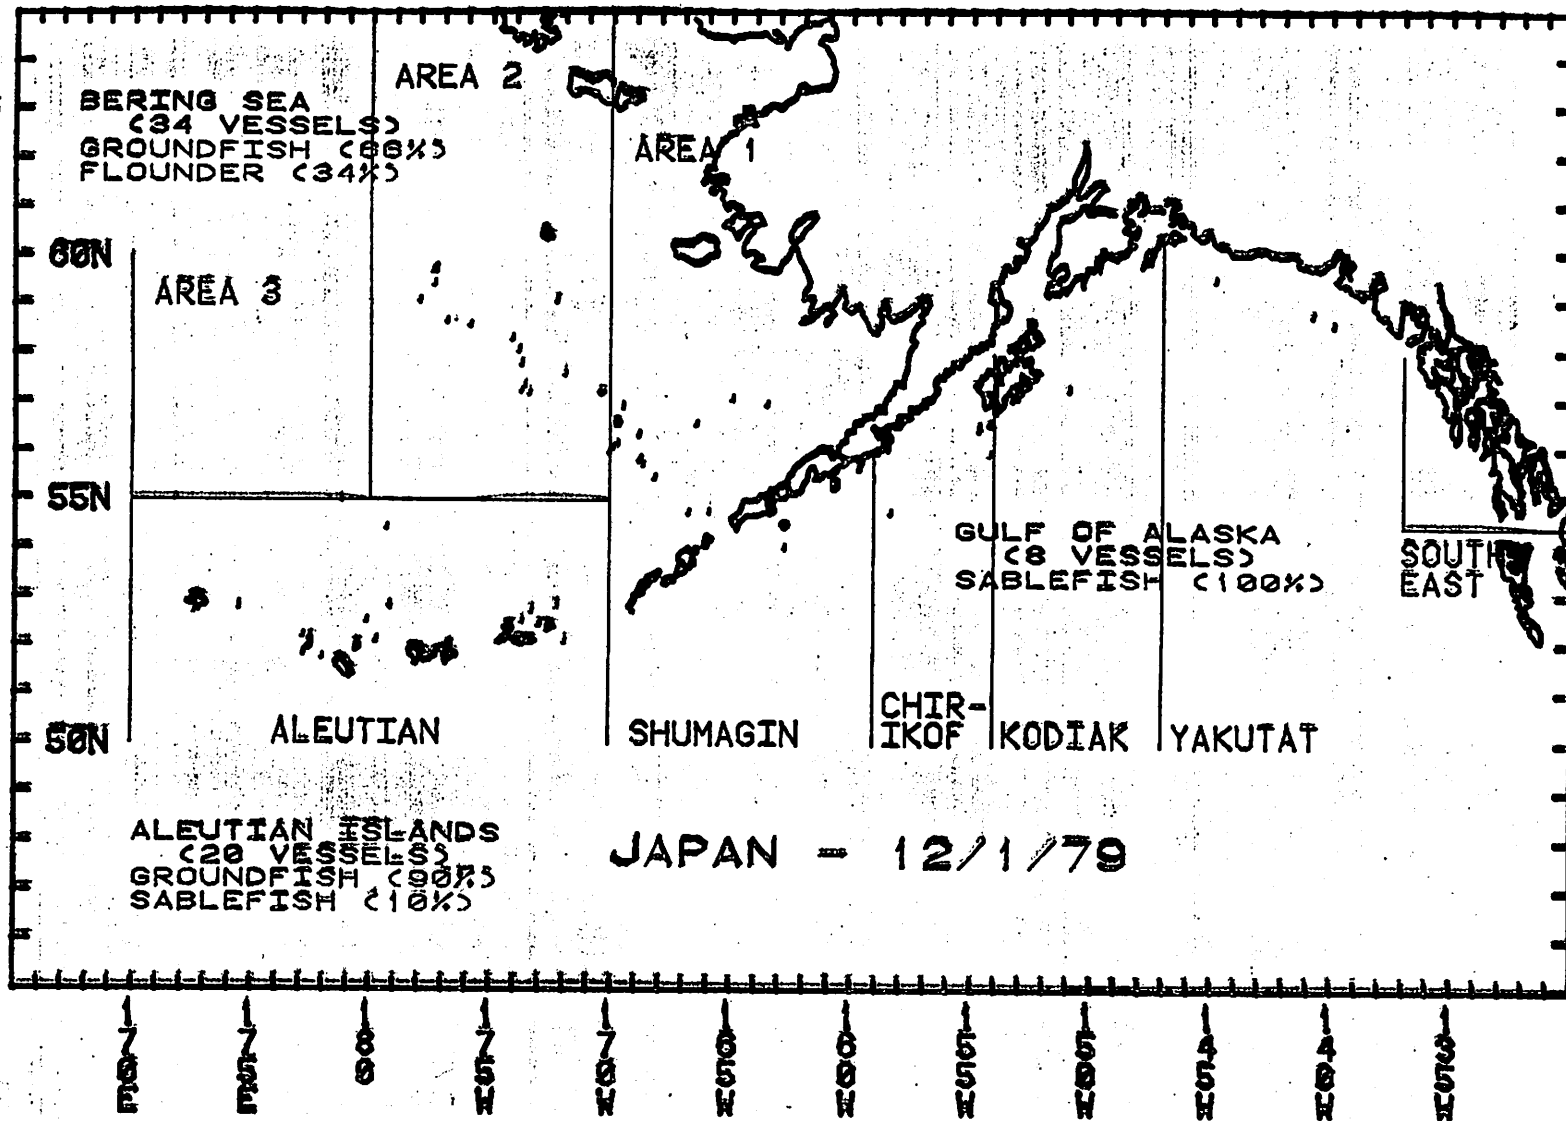

NUMBER OF FOREIGN VESSELS OFF ALASKA - OCTOBER 1979

E-2
12-1979

NUMBER OF FOREIGN VESSELS OFF ALASKA - NOVEMBER 1979

NUMBER OF FOREIGN VESSELS OFF ALASKA - DECEMBER 1, 1979

BERING SEA
(12 VESSELS)
POLLOCK (80%)
FLOUNDER (20%)

AREA 2

AREA 1

60N

AREA 3

55N

GULF OF ALASKA
(4 VESSELS)
POLLOCK (100%)

SOUTH
EAST

50N

GULF OF ALASKA

BERING SEA / ALEUTIANS

1979 SEASON

THRU NOV 17

ALL SPECIES: QUOTA 106,736

ALL SPECIES: QUOTA 1,044,335

1000 MT

10000 MT

GULF OF ALASKA
1979 SEASON

BERING SEA/ALEUTIANS
THRU 11/17

ALL SPECIES: QUOTA 103,365

ALL SPECIES: QUOTA 223,850

1000 MT

1000 MT