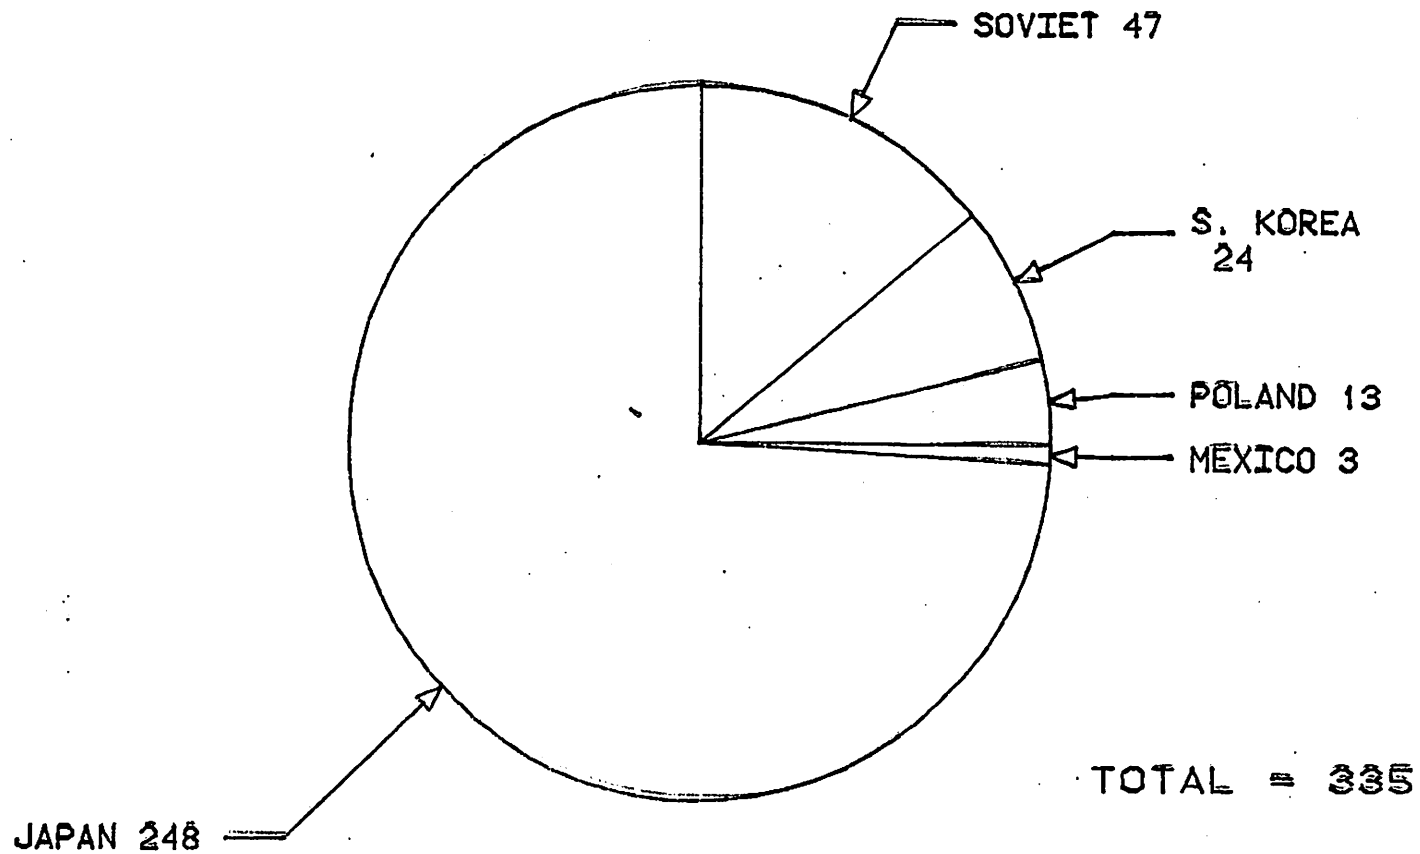

NUMBER OF FOREIGN VESSELS OFF ALASKA - OCTOBER 1979

E-2
12-1979

NUMBER OF FOREIGN VESSELS OFF ALASKA - NOVEMBER 1979

NUMBER OF FOREIGN VESSELS OFF ALASKA - DECEMBER 1, 1979

BERING SEA
(12 VESSELS)
POLLOCK (80%)
FLOUNDER (20%)

GULF OF ALASKA

BERING SEA / ALEUTIANS

1979 SEASON

THRU NOV 17

ALL SPECIES: QUOTA 106,736

ALL SPECIES: QUOTA 1,044,335

1000 MT

10000 MT

GULF OF ALASKA
1979 SEASON

BERING SEA/ALEUTIANS
THRU 11/17

ALL SPECIES: QUOTA 103,365

ALL SPECIES: QUOTA 223,850

1000 MT

1000 MT