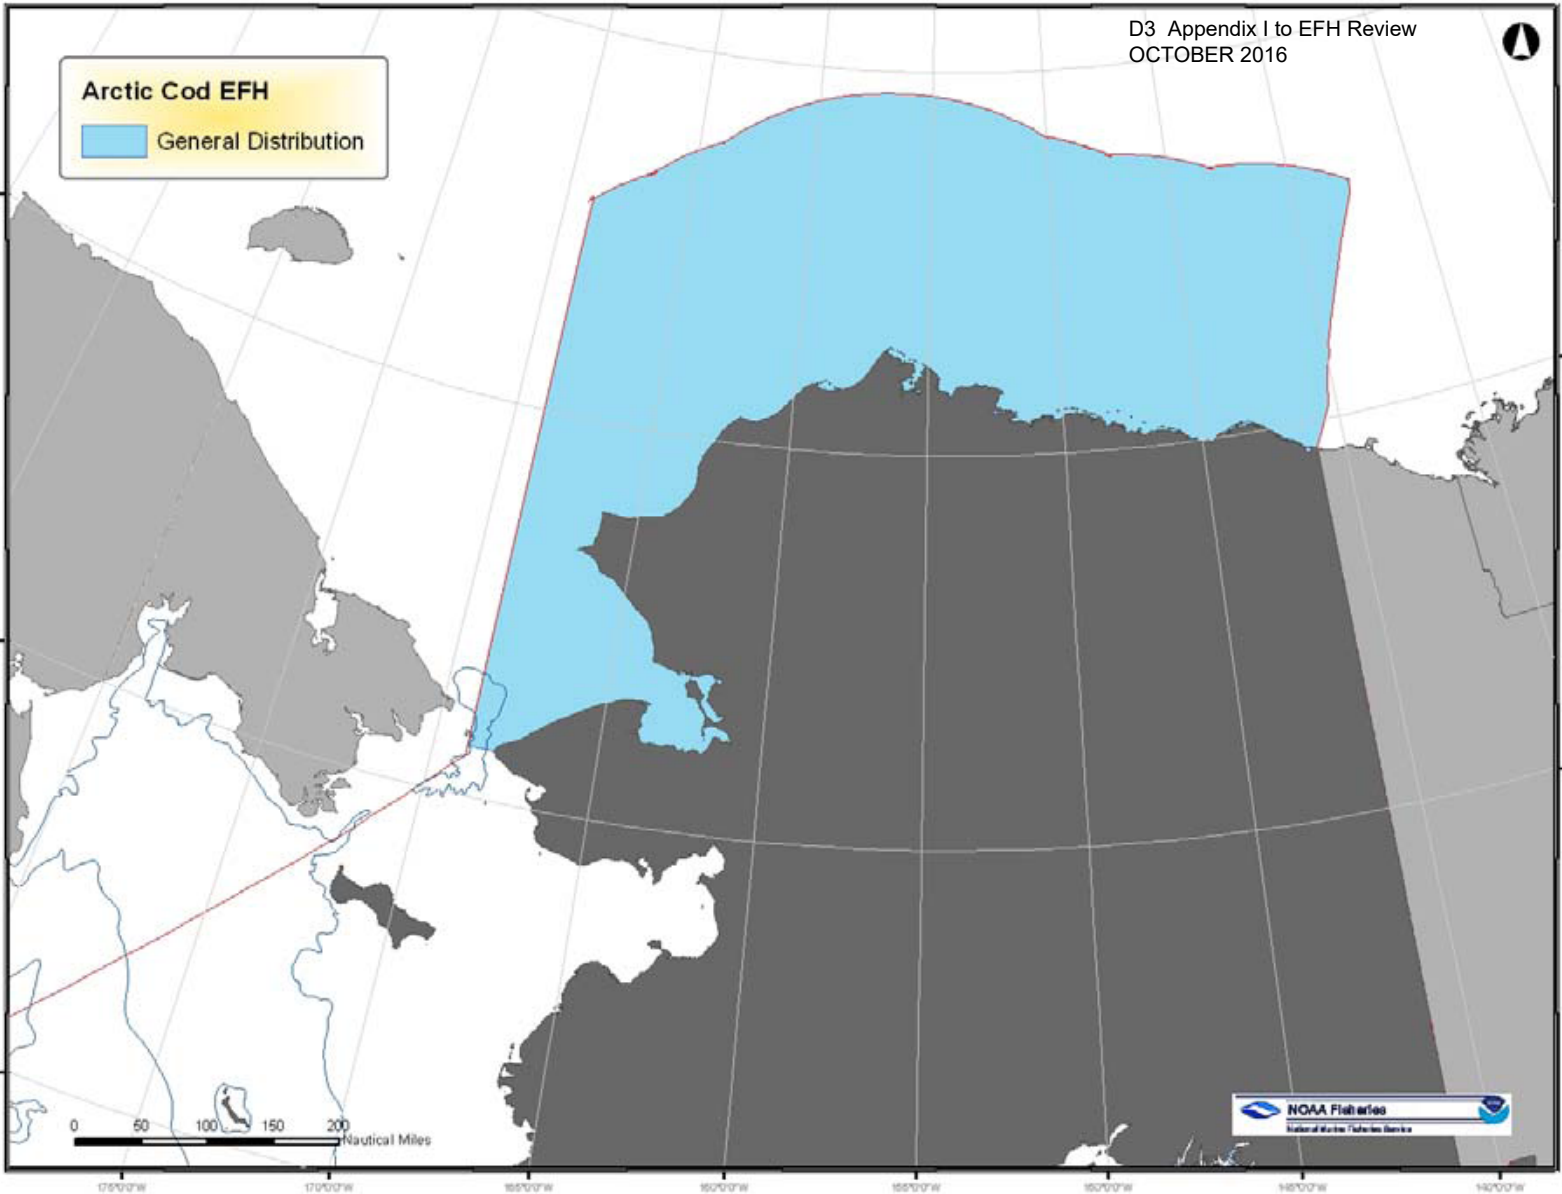

## Appendix I

### Proposed maps of marine Essential Fish Habitat for Arctic species

Following are proposed maps of marine Essential Fish Habitat for Arctic species.

**Arctic Cod EFH**

 General Distribution

**Saffron Cod EFH**