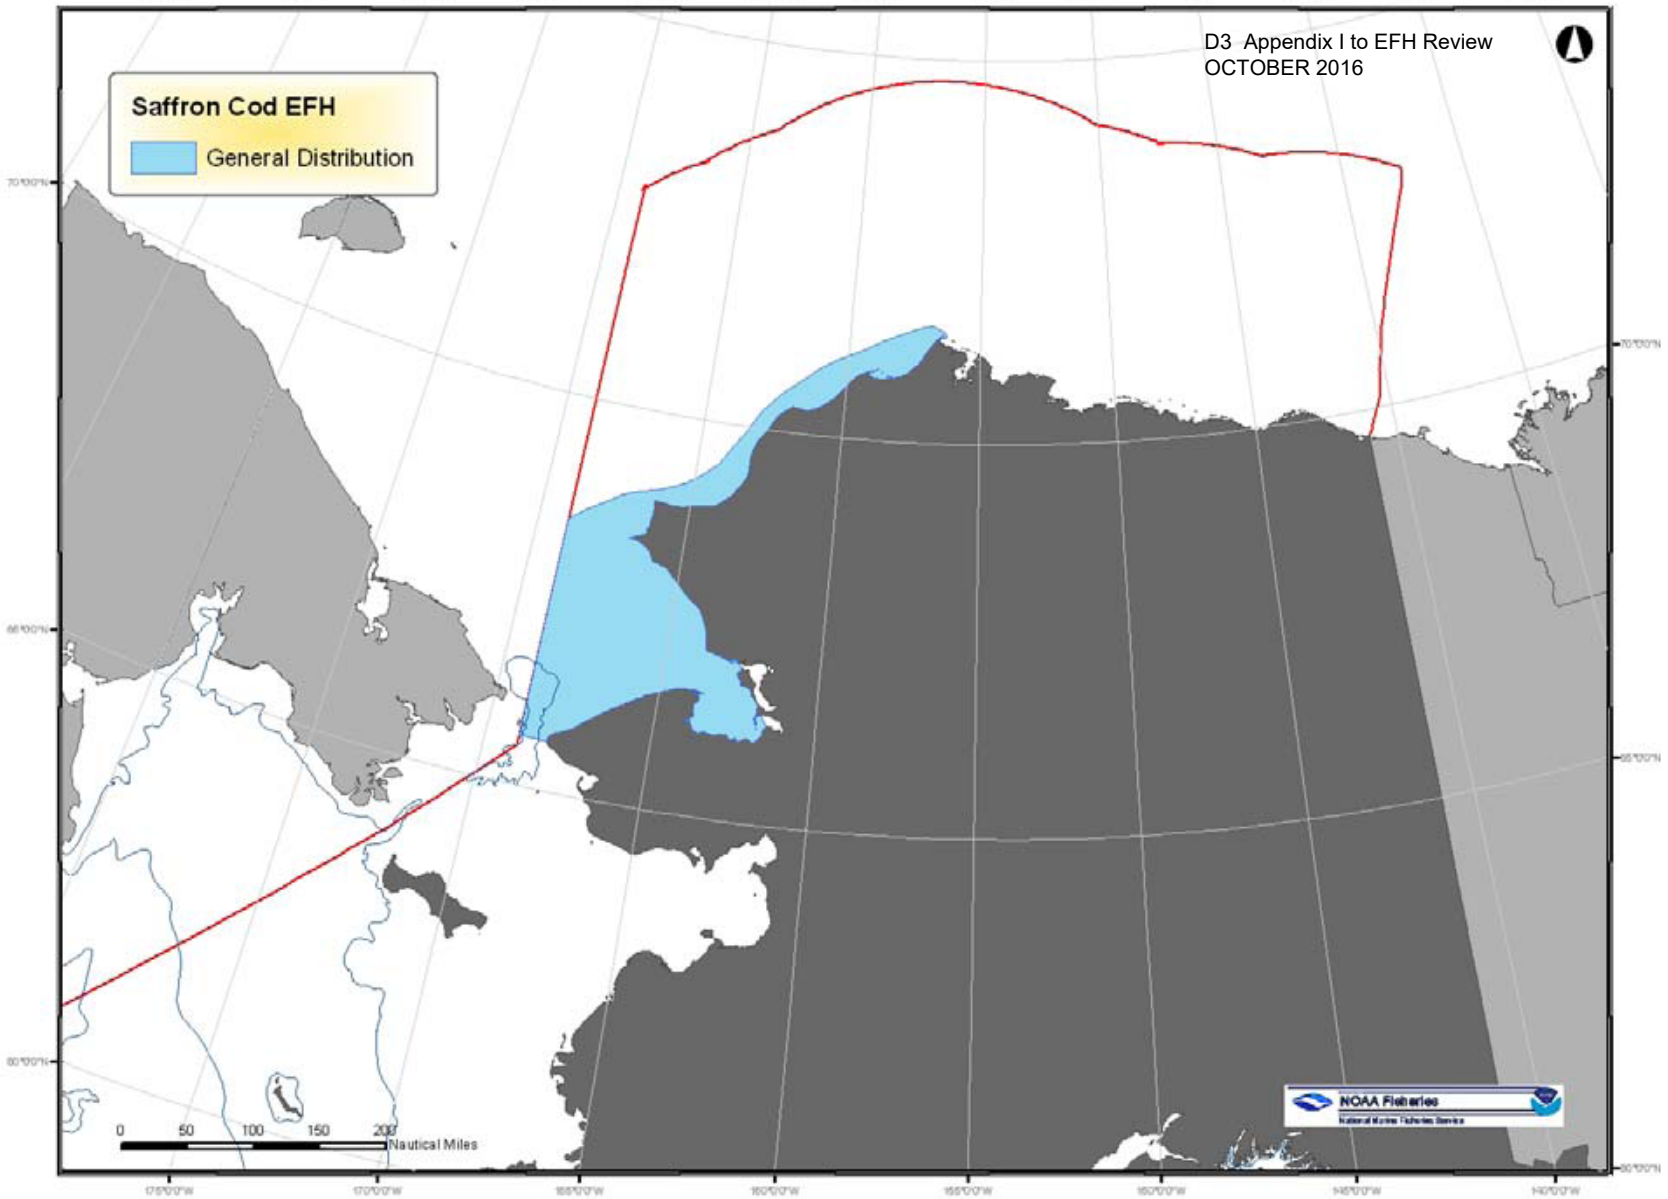

### Proposed maps of marine Essential Fish Habitat for Arctic species

Following are proposed maps of marine Essential Fish Habitat for Arctic species.

**Arctic Cod EFH**

 General Distribution

**Saffron Cod EFH**

 General Distribution

**Opilio Crab EFH**

 General Distribution