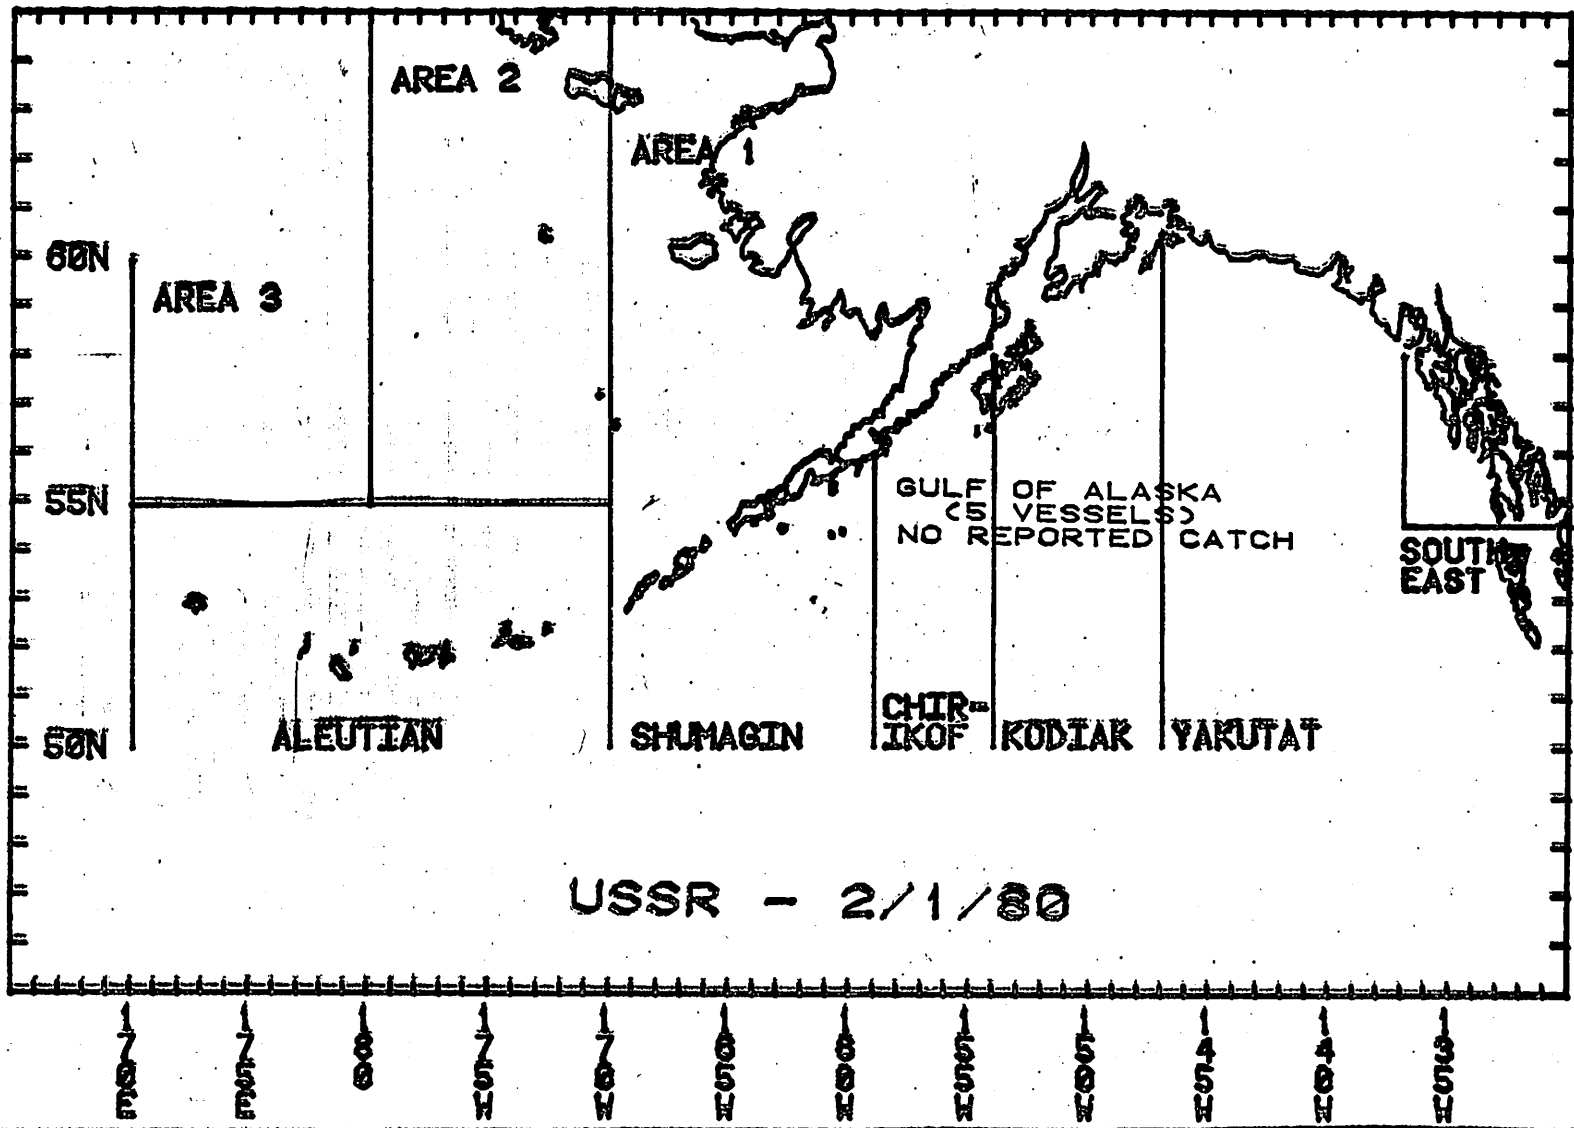

JAPAN - 2/1/80

NUMBER OF FOREIGN VESSELS OFF ALASKA - FEBRUARY 1, 1980

NUMBER OF FOREIGN VESSELS OFF ALASKA - JANUARY 1980

NUMBER OF FOREIGN VESSELS OFF ALASKA - DECEMBER 1979

U.S.S.R.
 GULF OF ALASKA
 TOTAL ALLOCATION
 72,617 MT
 TAKEN 1/19/80
 4,254 MT
 REMAINING:
 94.1 %

POLAND
 GULF OF ALASKA
 TOTAL ALLOCATION
 23,122
 TAKEN 1/19/80
 12,553 MT
 REMAINING:
 45.7%

KOREA

BERING SEA

TOTAL ALLOCATION:

110,851

TAKEN THRU 1/19/80

7,973

REMAINING

98.4%

KOREA

GULF OF ALASKA

TOTAL ALLOCATION

32,952

TAKEN THRU 1/19/80

4,179

REMAINING: