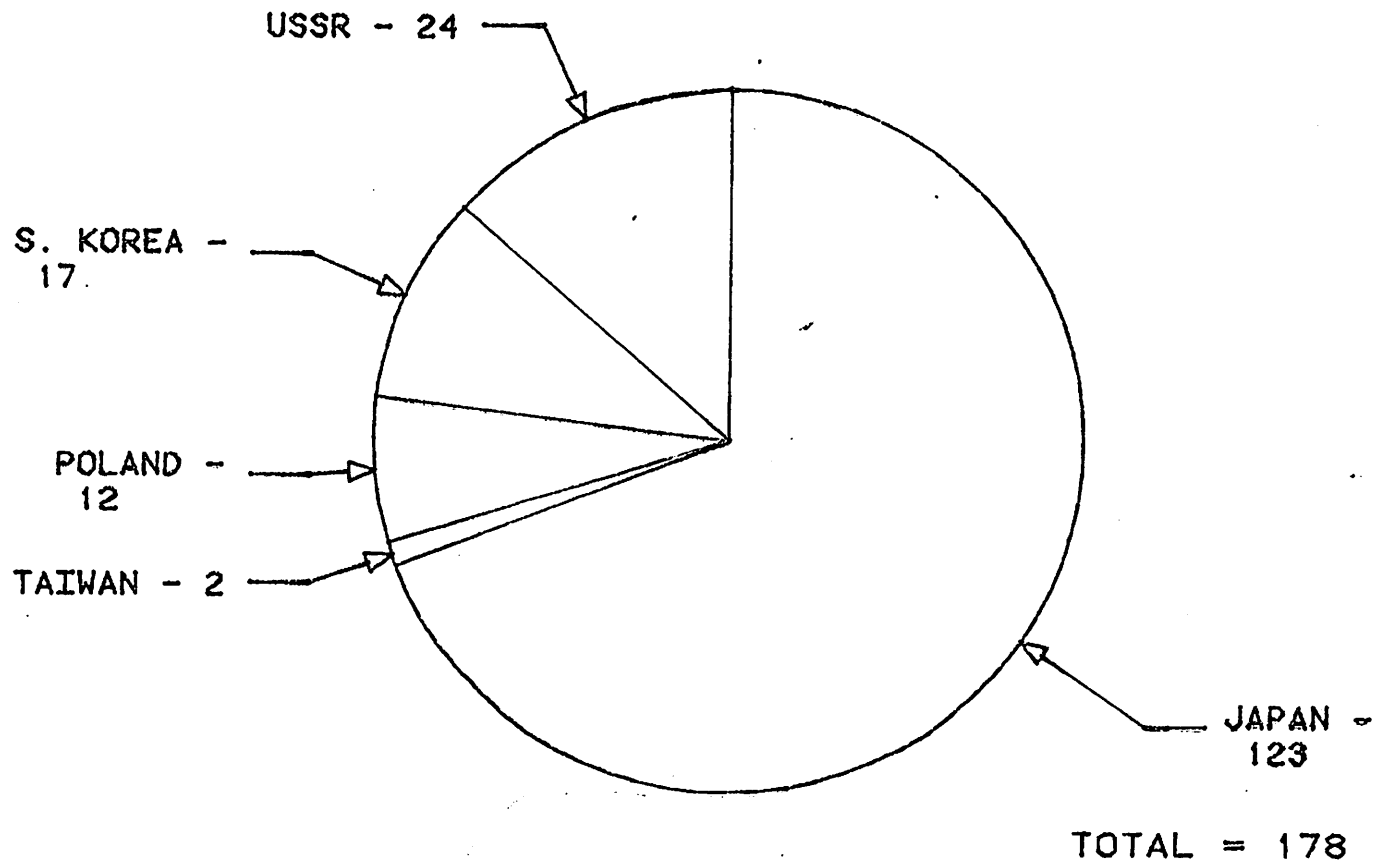

JAPAN - 2/1/80

NUMBER OF FOREIGN VESSELS OFF ALASKA - FEBRUARY 1, 1980

NUMBER OF FOREIGN VESSELS OFF ALASKA - JANUARY 1980

NUMBER OF FOREIGN VESSELS OFF ALASKA - DECEMBER 1979

U.S.S.R.
 GULF OF ALASKA
 TOTAL ALLOCATION
 72,617 MT
 TAKEN 1/19/80
 4,254 MT
 REMAINING:
 94.1 %

POLAND
 GULF OF ALASKA
 TOTAL ALLOCATION
 23,122
 TAKEN 1/19/80
 12,553 MT
 REMAINING:
 45.7%

KOREA

BERING SEA

TOTAL ALLOCATION:

110,851

TAKEN THRU 1/19/80

7,973

REMAINING

98.4%

KOREA

GULF OF ALASKA

TOTAL ALLOCATION

32,952

TAKEN THRU 1/19/80

4,179

REMAINING: