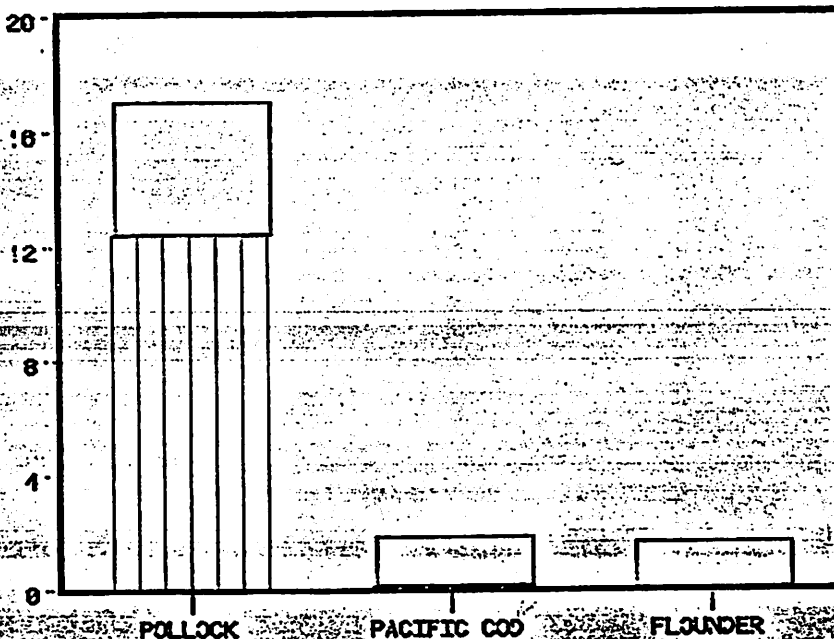

POLAND

GULF OF ALASKA
TOTAL ALLOCATION

23,122

TAKEN 1/19/80

12,553 MT

REMAINING:

45.7%

KOREA