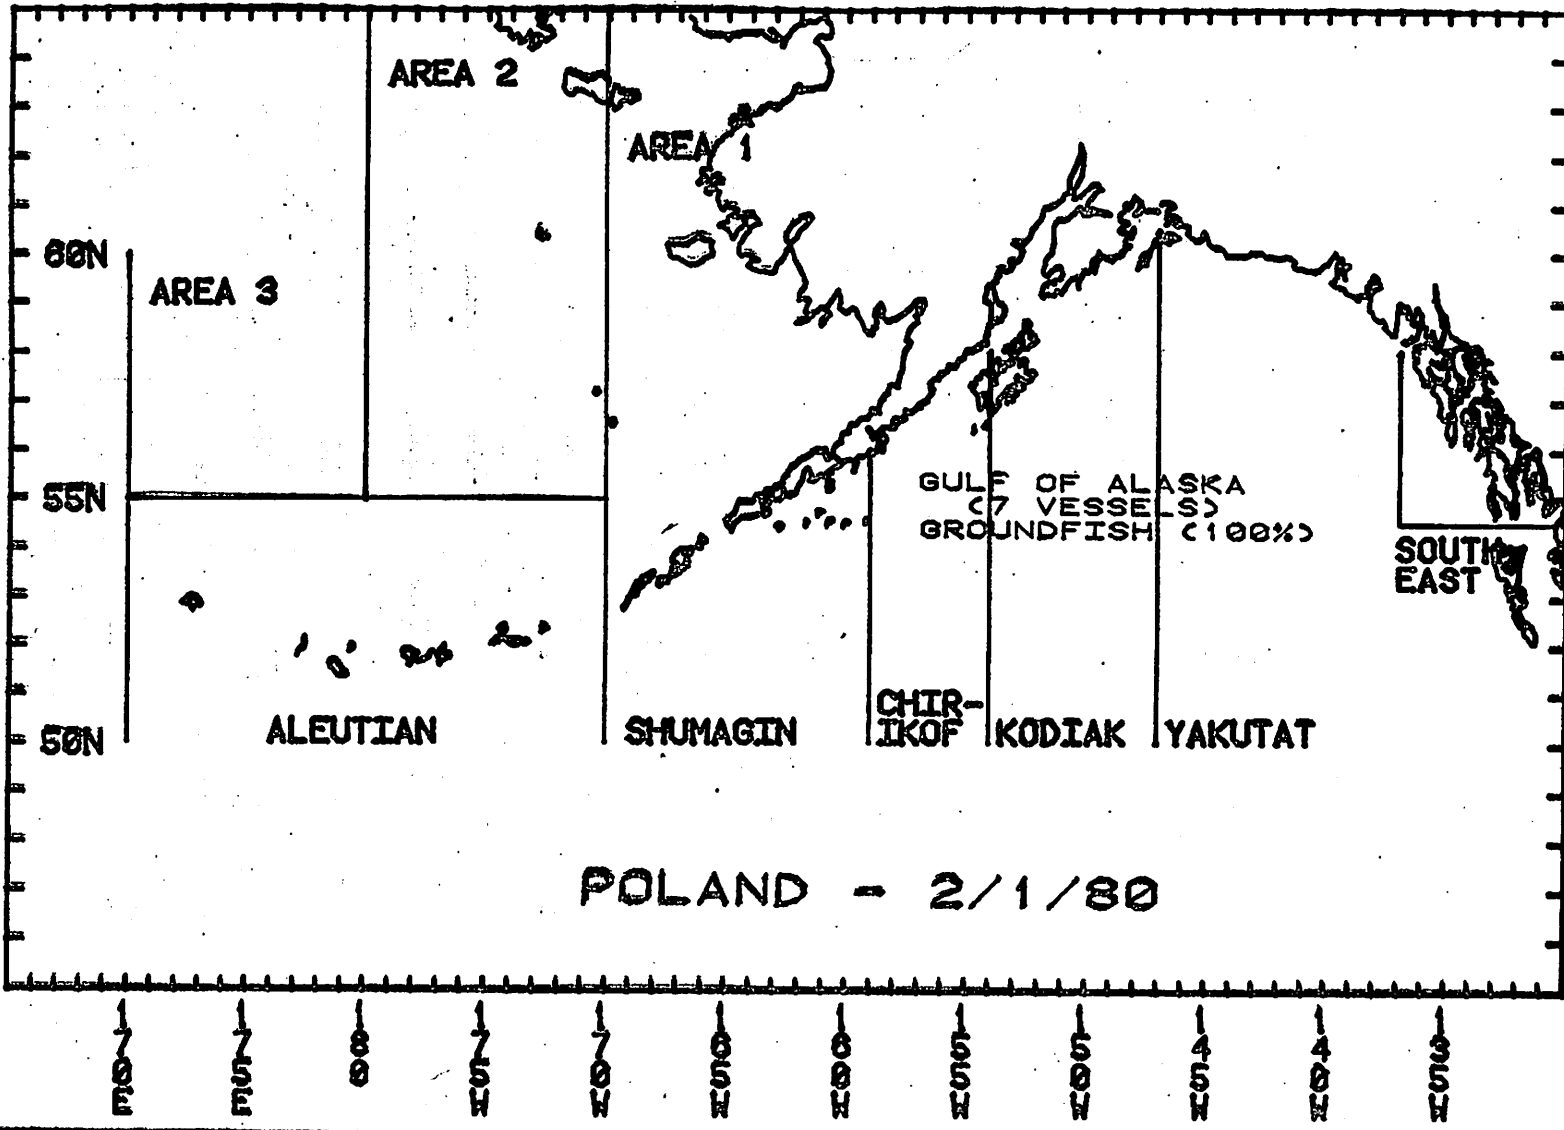

JAPAN - 2/1/80

NUMBER OF FOREIGN VESSELS OFF ALASKA - FEBRUARY 1, 1980

NUMBER OF FOREIGN VESSELS OFF ALASKA - JANUARY 1980

NUMBER OF FOREIGN VESSELS OFF ALASKA - DECEMBER 1979

U.S.S.R.
 GULF OF ALASKA
 TOTAL ALLOCATION
 72,617 MT
 TAKEN 1/19/80
 4,254 MT
 REMAINING:
 94.1 %

POLAND
 GULF OF ALASKA
 TOTAL ALLOCATION
 23,122
 TAKEN 1/19/80
 12,553 MT
 REMAINING:
 45.7%

KOREA

BERING SEA

TOTAL ALLOCATION:

110,851

TAKEN THRU 1/19/80

7,973

REMAINING