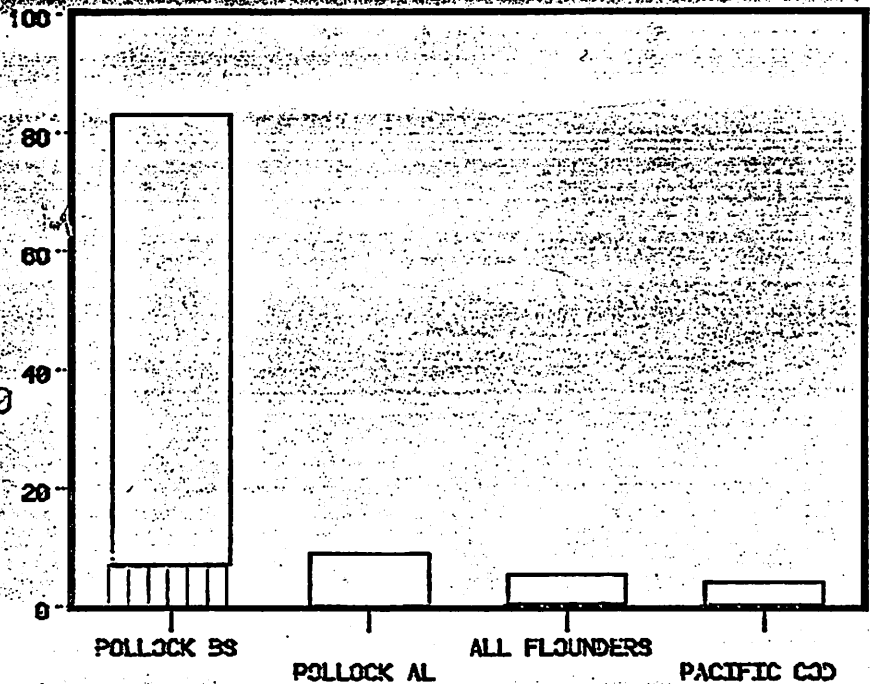

BERING SEA

TOTAL ALLOCATION:

110,851

TAKEN THRU 1/19/80

7,973

REMAINING

98.4%

KOREA