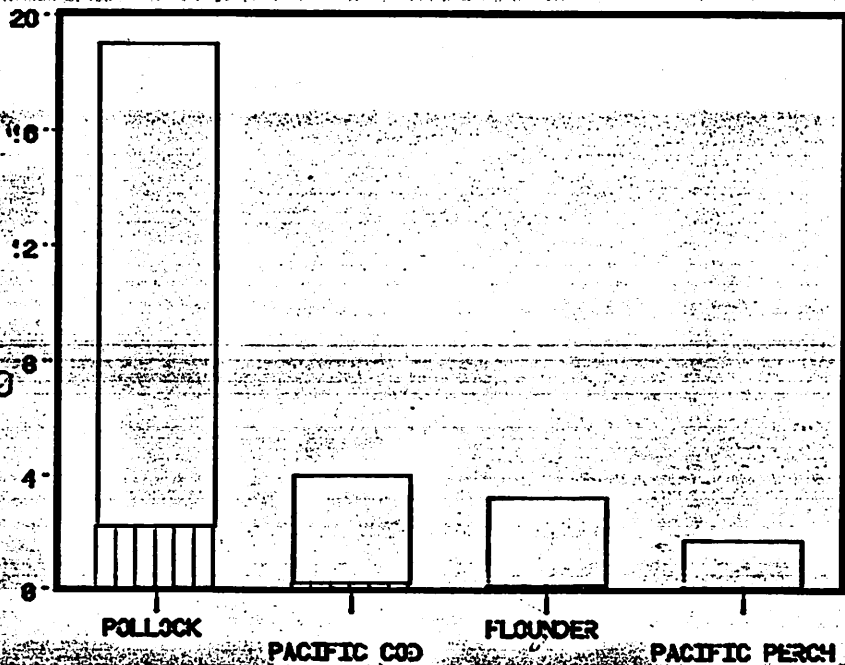

KOREA

GULF OF ALASKA

TOTAL ALLOCATION

32,952

TAKEN THRU 1/19/80

4,179

REMAINING:

87.3%