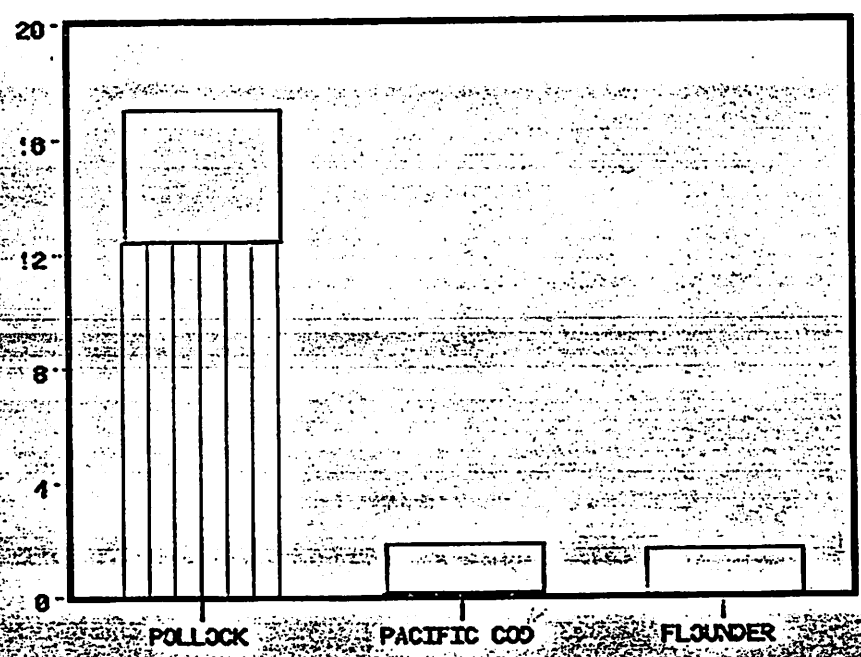

POLAND
 GULF OF ALASKA
 TOTAL ALLOCATION
 23,122
 TAKEN 1/19/80
 12,553 MT
 REMAINING:
 45.7%

KOREA

BERING SEA

TOTAL ALLOCATION:

110,851

TAKEN THRU 1/19/80

7,973

REMAINING