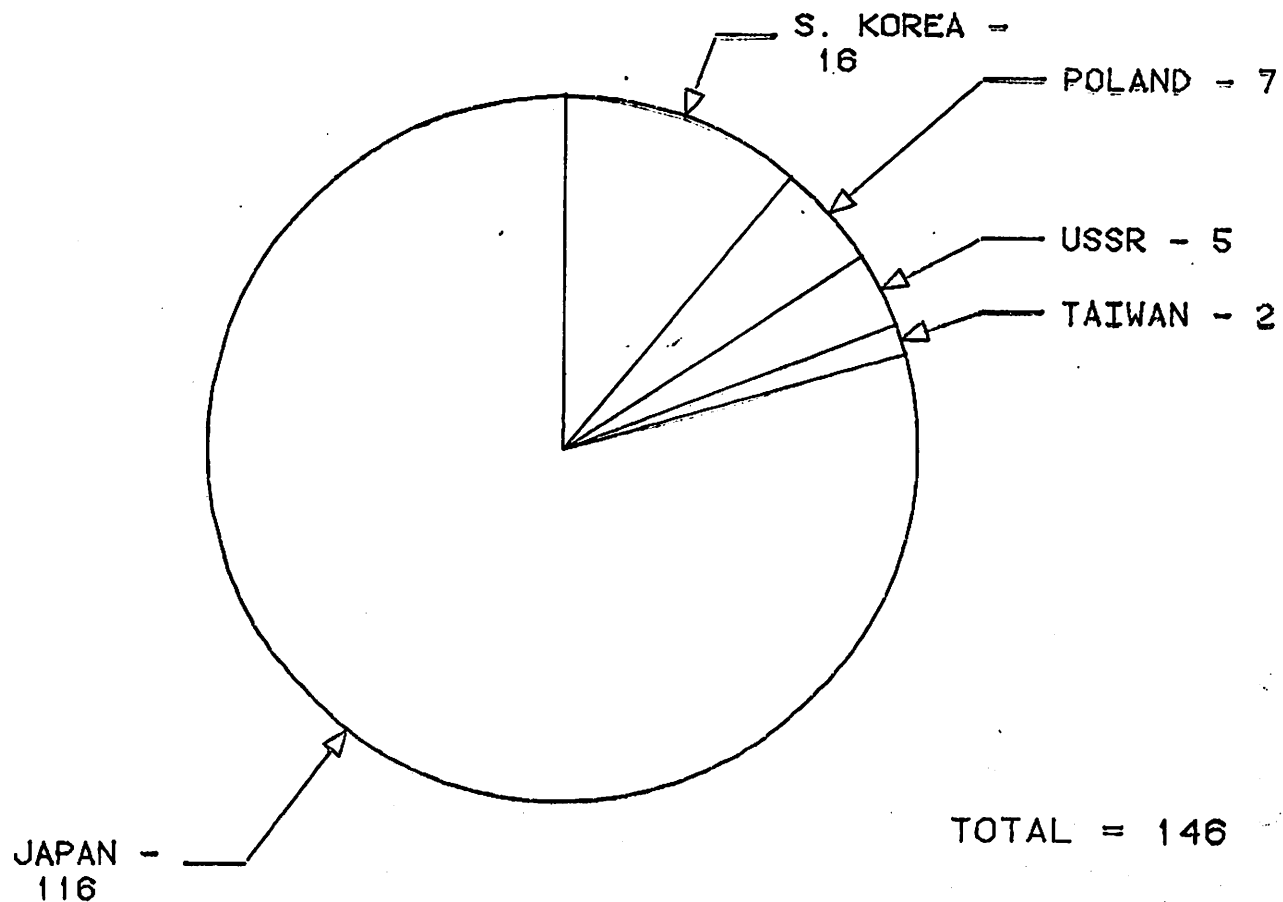

JAPAN - 2/1/80

NUMBER OF FOREIGN VESSELS OFF ALASKA - FEBRUARY 1, 1980

NUMBER OF FOREIGN VESSELS OFF ALASKA - JANUARY 1980

NUMBER OF FOREIGN VESSELS OFF ALASKA - DECEMBER 1979

U.S.S.R.
 GULF OF ALASKA
 TOTAL ALLOCATION
 72,617 MT
 TAKEN 1/19/80
 4,254 MT
 REMAINING:
 94.1 %

POLAND
 GULF OF ALASKA
 TOTAL ALLOCATION
 23,122
 TAKEN 1/19/80
 12,553 MT
 REMAINING:
 45.7%

KOREA

BERING SEA

TOTAL ALLOCATION:

110,851

TAKEN THRU 1/19/80

7,973

REMAINING

98.4%

KOREA

GULF OF ALASKA

TOTAL ALLOCATION

32,952

TAKEN THRU 1/19/80

4,179

REMAINING: