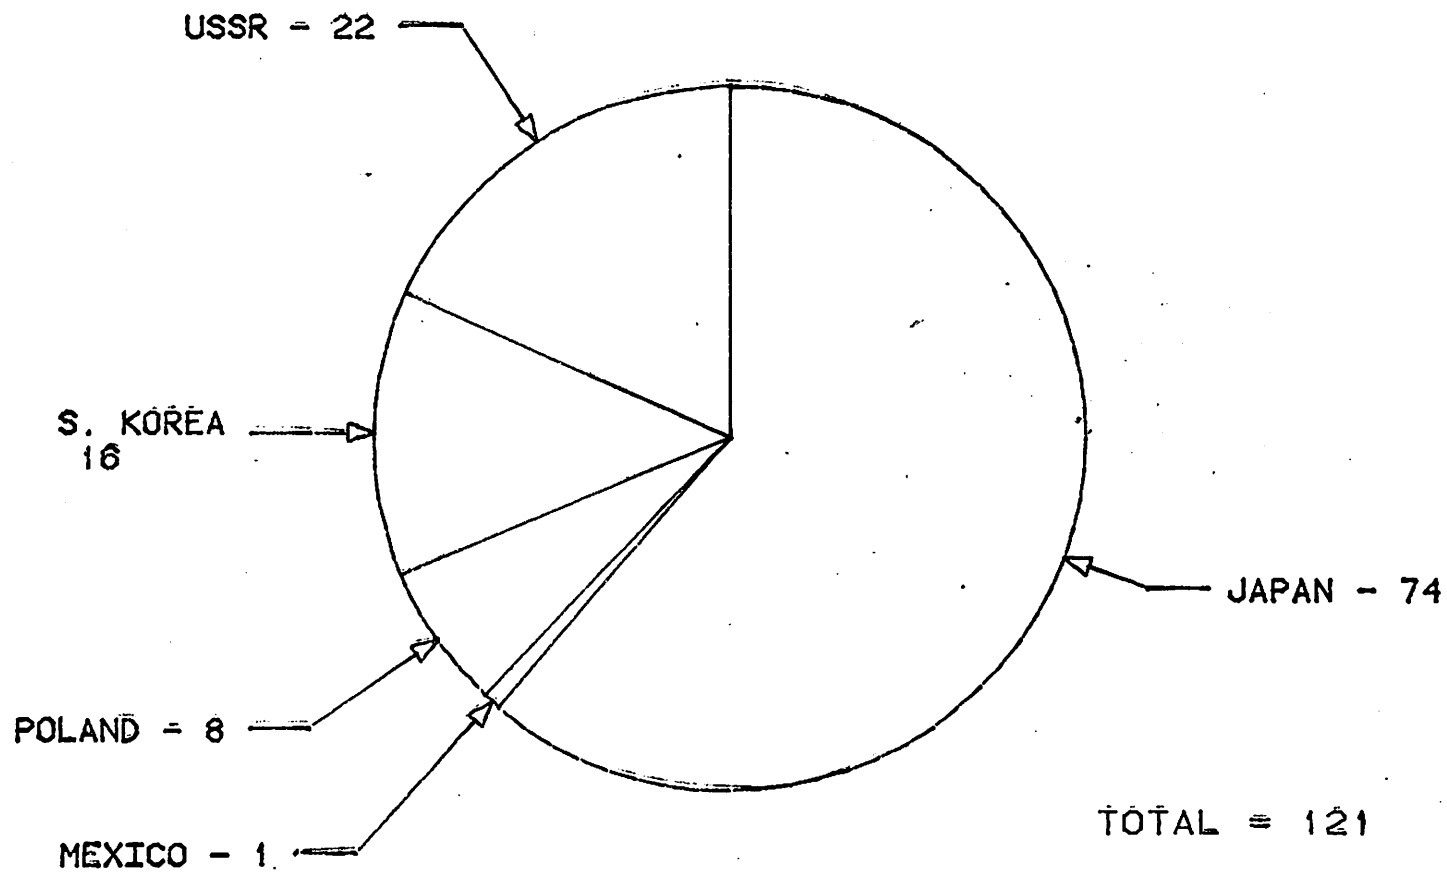

JAPAN - 2/1/80

NUMBER OF FOREIGN VESSELS OFF ALASKA - FEBRUARY 1, 1980

NUMBER OF FOREIGN VESSELS OFF ALASKA - JANUARY 1980

NUMBER OF FOREIGN VESSELS OFF ALASKA - DECEMBER 1979

U.S.S.R.
 GULF OF ALASKA
 TOTAL ALLOCATION
 72,617 MT
 TAKEN 1/19/80
 4,254 MT
 REMAINING:
 94.1 %

POLAND
 GULF OF ALASKA
 TOTAL ALLOCATION
 23,122
 TAKEN 1/19/80
 12,553 MT
 REMAINING:
 45.7%

KOREA

BERING SEA

TOTAL ALLOCATION:

110,851

TAKEN THRU 1/19/80

7,973

REMAINING

98.4%

KOREA

GULF OF ALASKA

TOTAL ALLOCATION

32,952

TAKEN THRU 1/19/80

4,179

REMAINING: