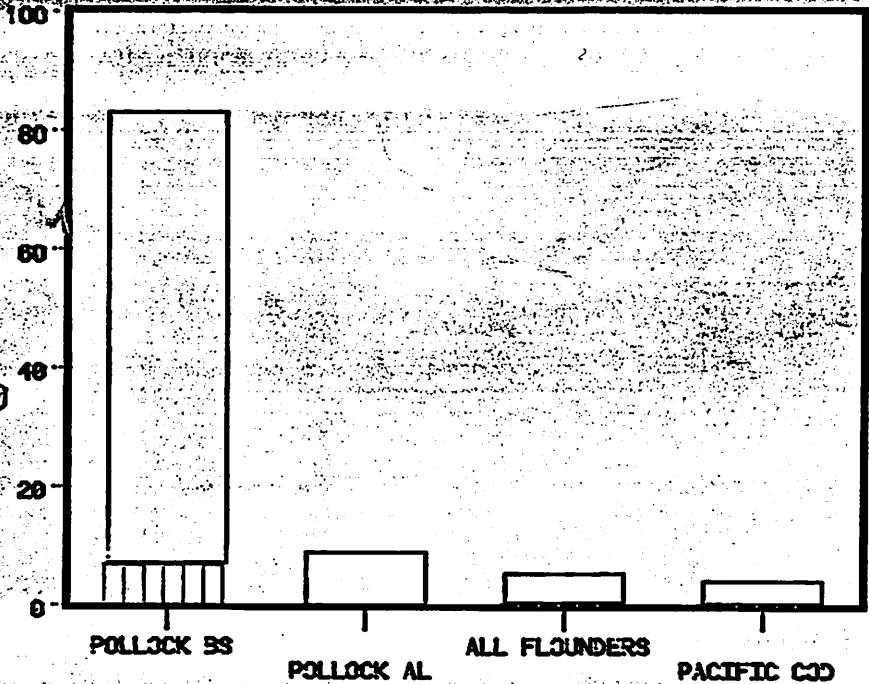

KOREA

BERING SEA

TOTAL ALLOCATION:

110,851

TAKEN THRU 1/19/80

7,973

REMAINING

98.4%