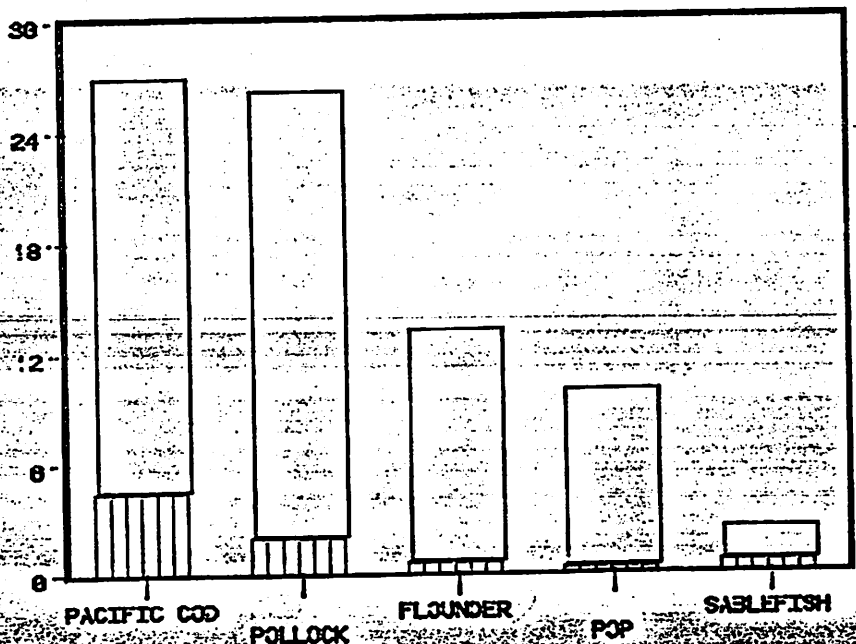

GULF OF ALASKA

TOTAL ALLOCATION:

98,380

TAKEN THRU 1/19/80

8,493

REMAINING

91.4%

U.S.S.R.
 GULF OF ALASKA
 TOTAL ALLOCATION
 72,617 MT
 TAKEN 1/19/80
 4,254 MT
 REMAINING:
 94.1 %

POLAND
 GULF OF ALASKA
 TOTAL ALLOCATION
 23,122
 TAKEN 1/19/80
 12,553 MT
 REMAINING:
 45.7%

KOREA

BERING SEA

TOTAL ALLOCATION:

110,851

TAKEN THRU 1/19/80

7,973

REMAINING