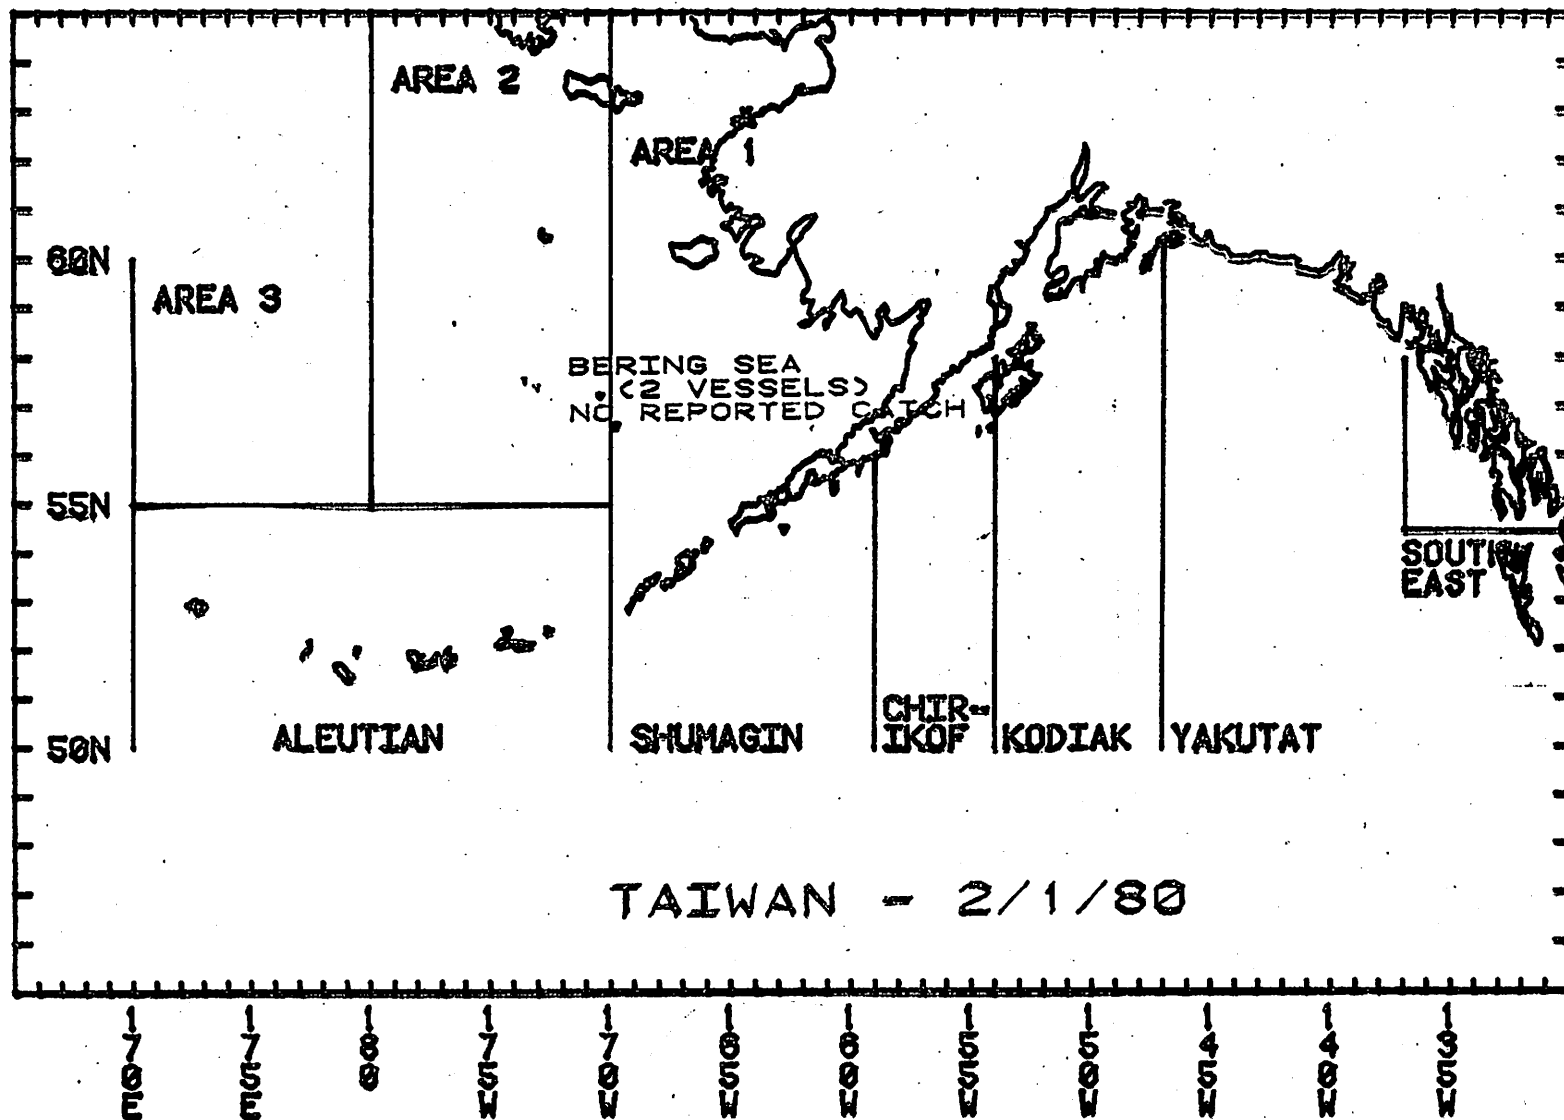

JAPAN - 2/1/80

NUMBER OF FOREIGN VESSELS OFF ALASKA - FEBRUARY 1, 1980

NUMBER OF FOREIGN VESSELS OFF ALASKA - JANUARY 1980

NUMBER OF FOREIGN VESSELS OFF ALASKA - DECEMBER 1979

U.S.S.R.
 GULF OF ALASKA
 TOTAL ALLOCATION
 72,617 MT
 TAKEN 1/19/80
 4,254 MT
 REMAINING:
 94.1 %

POLAND
 GULF OF ALASKA
 TOTAL ALLOCATION
 23,122
 TAKEN 1/19/80
 12,553 MT
 REMAINING:
 45.7%

KOREA

BERING SEA

TOTAL ALLOCATION:

110,851

TAKEN THRU 1/19/80

7,973

REMAINING