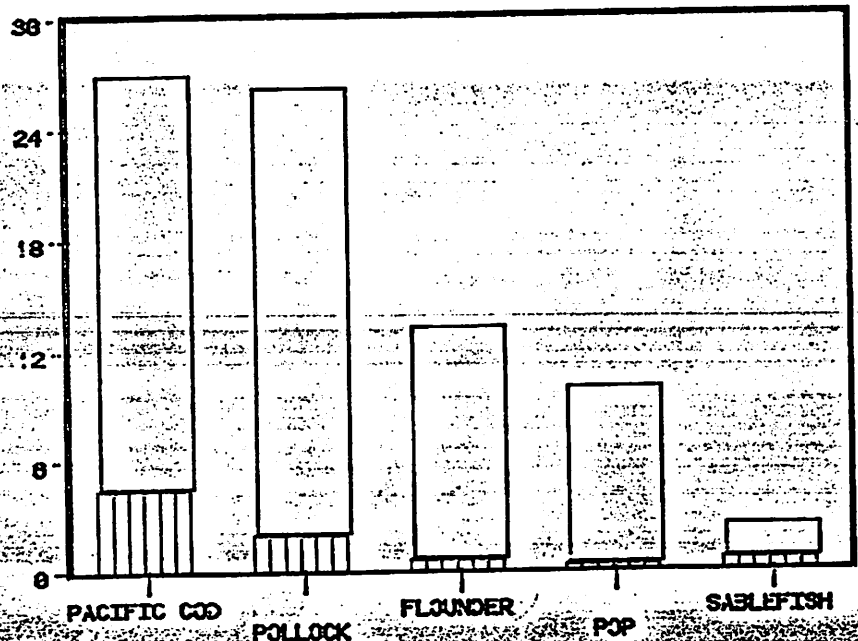

GULF OF ALASKA

TOTAL ALLOCATION:

98,380

TAKEN THRU 1/19/80

8,493

REMAINING

91.4%

U.S.S.R.
 GULF OF ALASKA
 TOTAL ALLOCATION
 72,617 MT
 TAKEN 1/19/80
 4,254 MT
 REMAINING:
 94.1 %