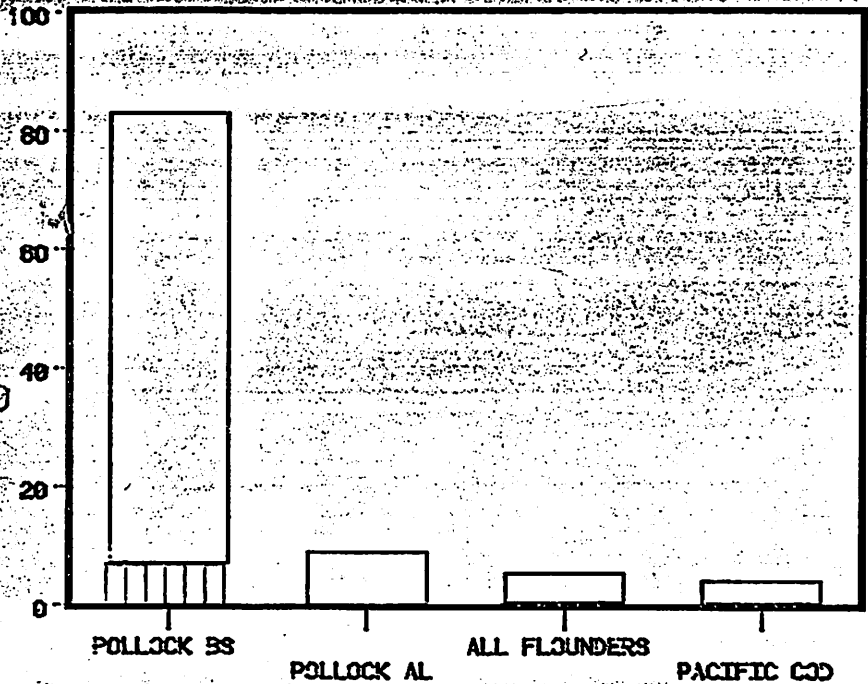

BERING SEA

TOTAL ALLOCATION:

110,851

TAKEN THRU 1/19/80

7,973

REMAINING

98.4%

KOREA