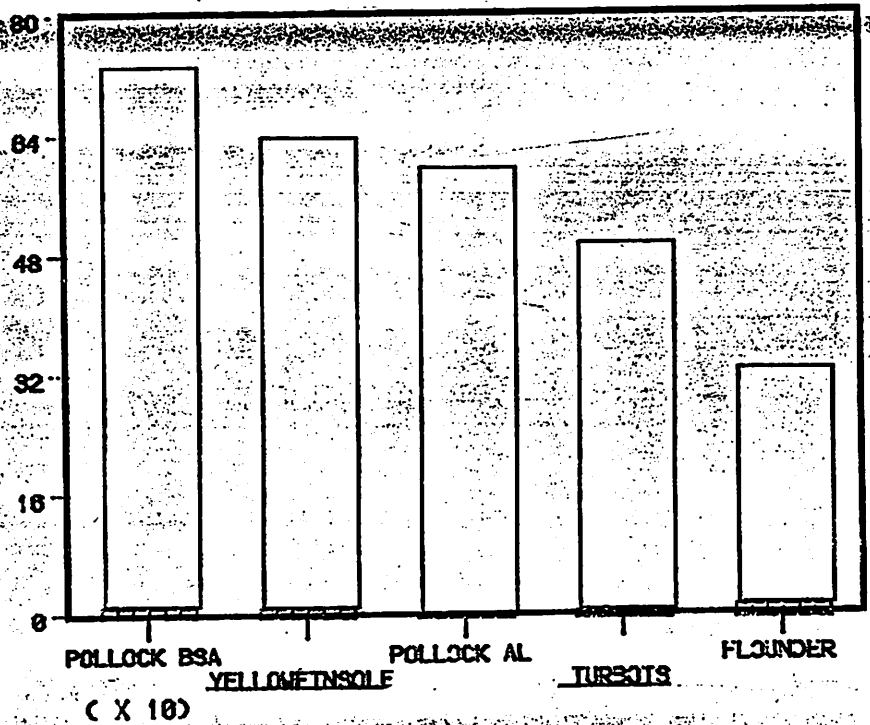

BERING SEA

TOTAL ALLOCATION:

1,045,725

TAKEN THRU 1/19/80

17,938

REMAINING:

98.3%

JAPAN

GULF OF ALASKA

TOTAL ALLOCATION:

98,380

TAKEN THRU 1/19/80

8,493

REMAINING

91.4%

U.S.S.R.
 GULF OF ALASKA
 TOTAL ALLOCATION
 72,617 MT
 TAKEN 1/19/80
 4,254 MT
 REMAINING:
 94.1 %