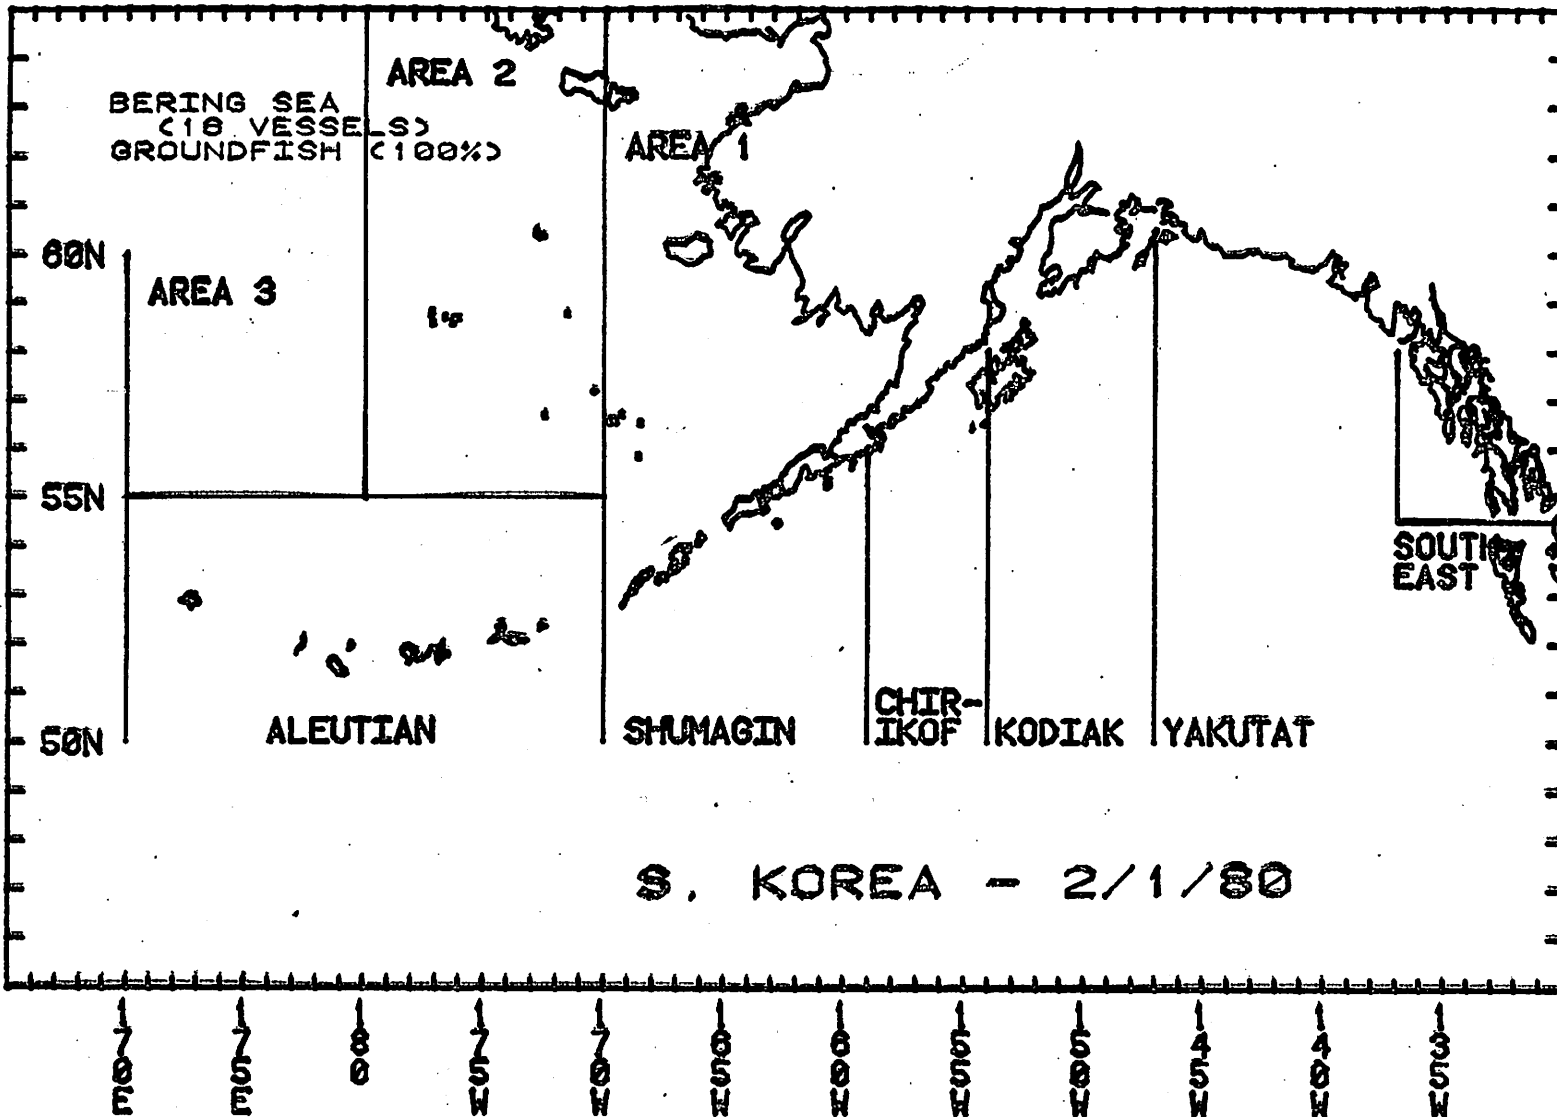

JAPAN - 2/1/80

NUMBER OF FOREIGN VESSELS OFF ALASKA - FEBRUARY 1, 1980

NUMBER OF FOREIGN VESSELS OFF ALASKA - JANUARY 1980

NUMBER OF FOREIGN VESSELS OFF ALASKA - DECEMBER 1979

U.S.S.R.
 GULF OF ALASKA
 TOTAL ALLOCATION
 72,617 MT
 TAKEN 1/19/80
 4,254 MT
 REMAINING:
 94.1 %

POLAND
 GULF OF ALASKA
 TOTAL ALLOCATION
 23,122
 TAKEN 1/19/80
 12,553 MT
 REMAINING:
 45.7%

KOREA

BERING SEA

TOTAL ALLOCATION:

110,851

TAKEN THRU 1/19/80

7,973

REMAINING

98.4%

KOREA

GULF OF ALASKA

TOTAL ALLOCATION

32,952

TAKEN THRU 1/19/80

4,179

REMAINING: