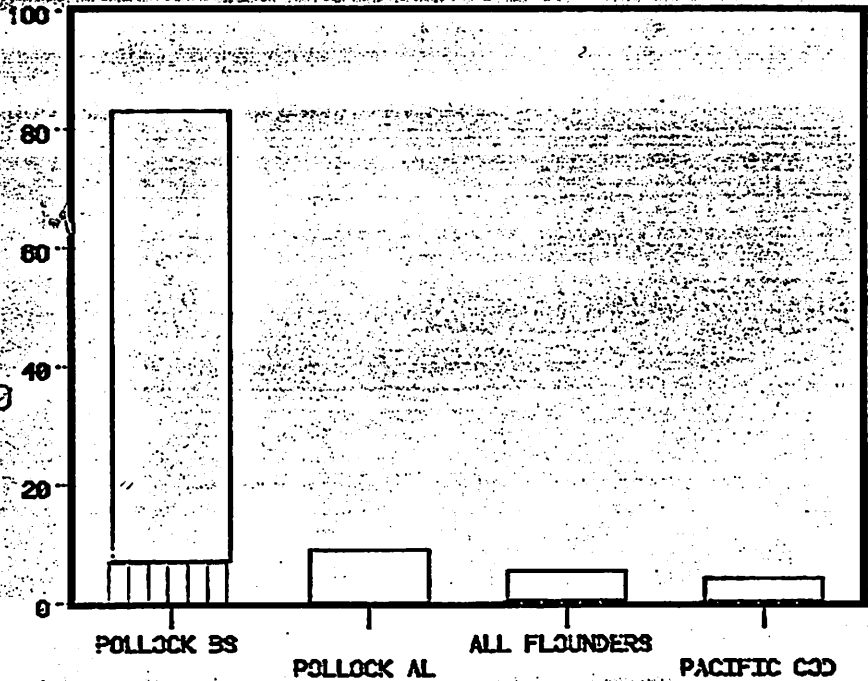

POLAND
 GULF OF ALASKA
 TOTAL ALLOCATION
 23,122
 TAKEN 1/19/80
 12,553 MT
 REMAINING:
 45.7%

KOREA

BERING SEA

TOTAL ALLOCATION:

110,851

TAKEN THRU 1/19/80

7,973

REMAINING

98.4%

KOREA

GULF OF ALASKA

TOTAL ALLOCATION

32,952

TAKEN THRU 1/19/80

4,179

REMAINING: