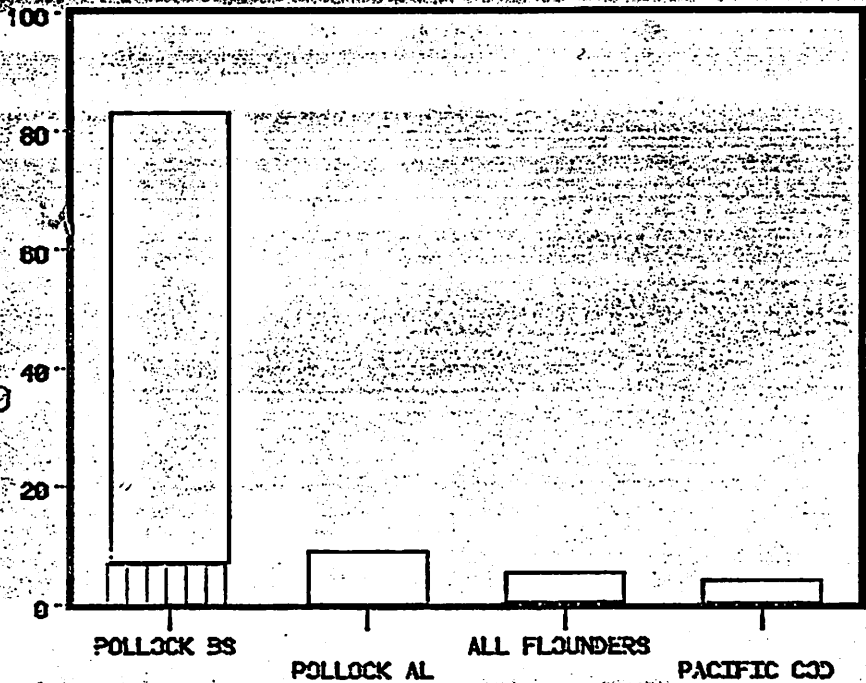

KOREA

BERING SEA

TOTAL ALLOCATION:

110,851

TAKEN THRU 1/19/80

7,973

REMAINING

98.4%