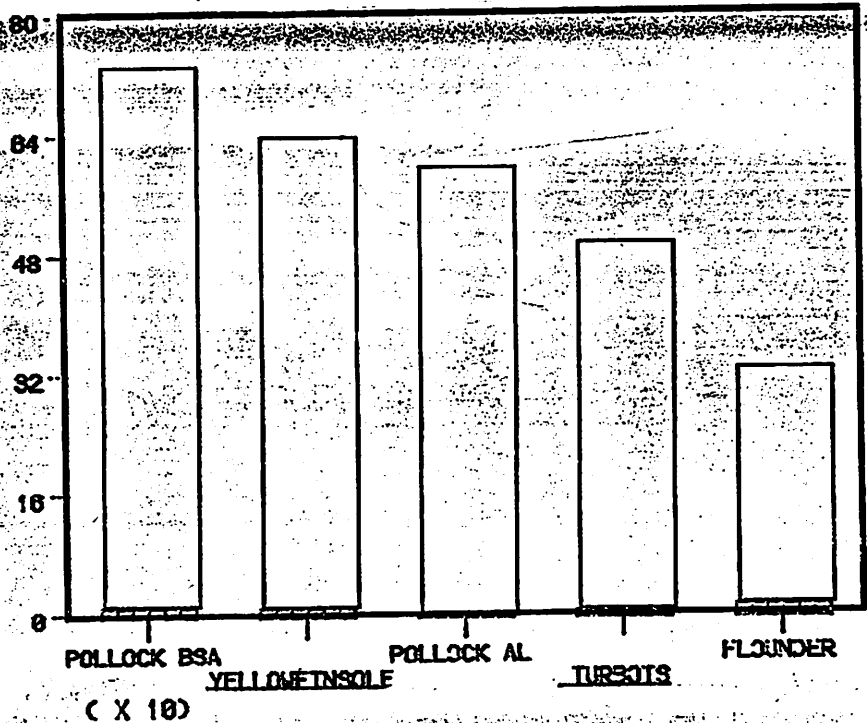

BERING SEA

TOTAL ALLOCATION:

1,045,725

TAKEN THRU 1/19/80

17,938

REMAINING:

98.3%

JAPAN