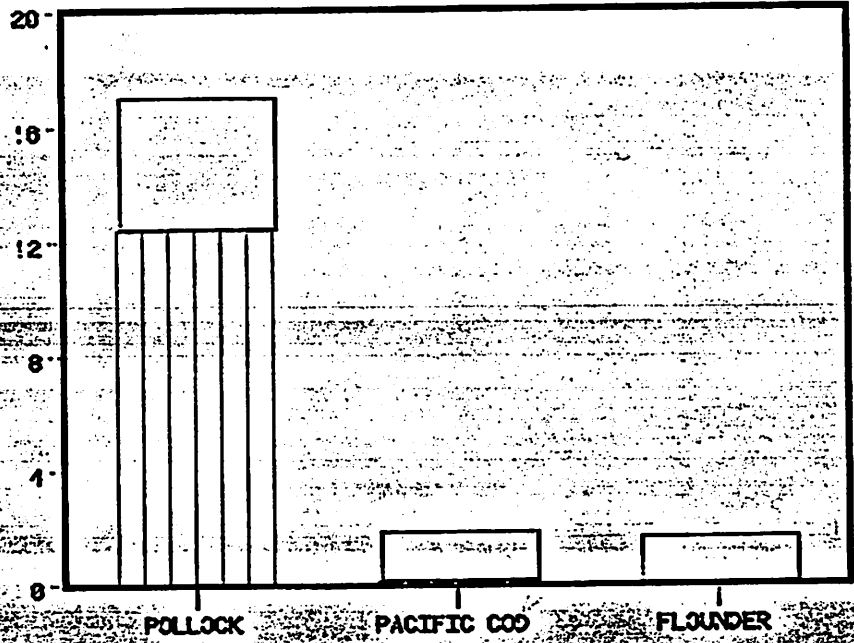

GULF OF ALASKA

TOTAL ALLOCATION:

98,380

TAKEN THRU 1/19/80

8,493

REMAINING

91.4%

U.S.S.R.
 GULF OF ALASKA
 TOTAL ALLOCATION
 72,617 MT
 TAKEN 1/19/80
 4,254 MT
 REMAINING:
 94.1 %

POLAND
 GULF OF ALASKA
 TOTAL ALLOCATION
 23,122
 TAKEN 1/19/80
 12,553 MT
 REMAINING:
 45.7%

KOREA

BERING SEA

TOTAL ALLOCATION:

110,851

TAKEN THRU 1/19/80

7,973

REMAINING