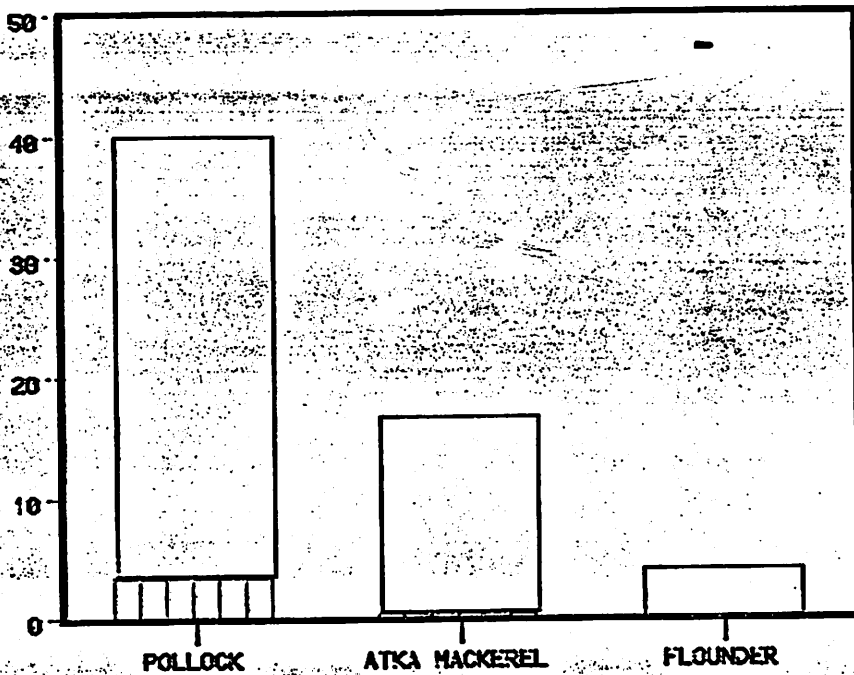

GULF OF ALASKA

TOTAL ALLOCATION:

98,380

TAKEN THRU 1/19/80

8,493

REMAINING

91.4%

U.S.S.R.
 GULF OF ALASKA
 TOTAL ALLOCATION
 72,617 MT
 TAKEN 1/19/80
 4,254 MT
 REMAINING:
 94.1 %

POLAND
 GULF OF ALASKA
 TOTAL ALLOCATION
 23,122
 TAKEN 1/19/80
 12,553 MT
 REMAINING:
 45.7%

KOREA

BERING SEA

TOTAL ALLOCATION:

110,851

TAKEN THRU 1/19/80

7,973

REMAINING