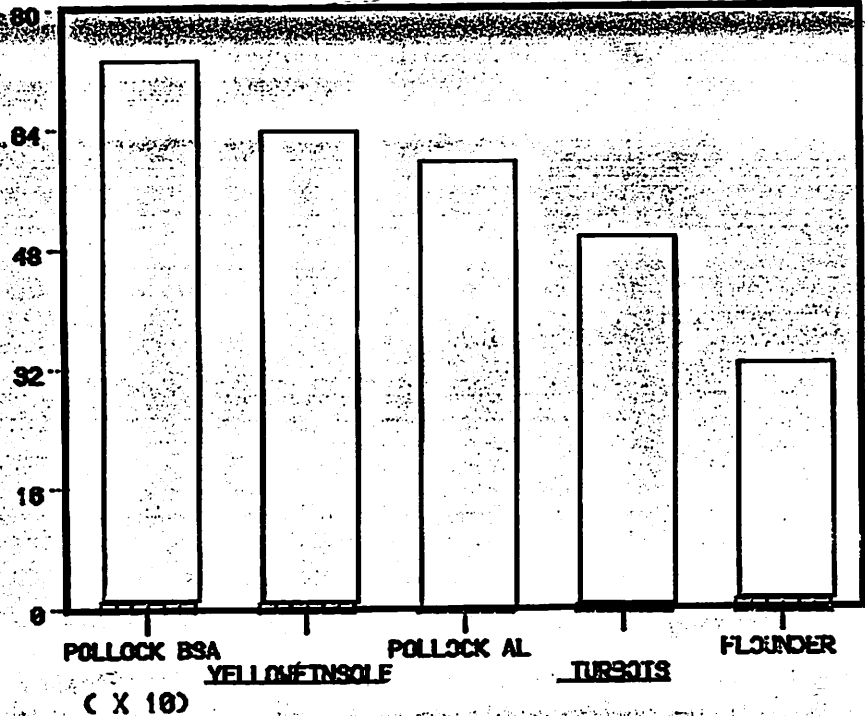

JAPAN

BERING SEA

TOTAL ALLOCATION:

1,045,725

TAKEN THRU 1/19/80

17,938

REMAINING:

98.3%