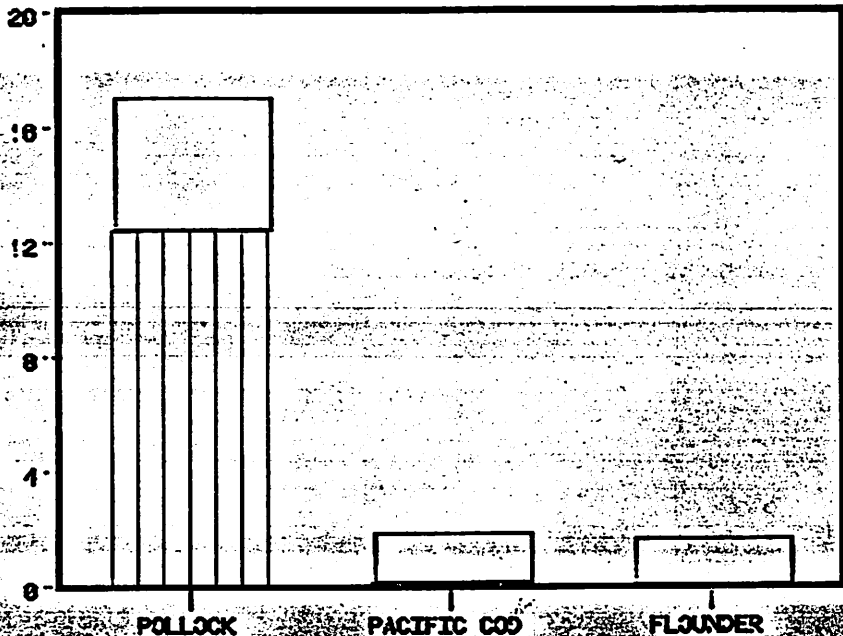

POLAND
GULF OF ALASKA
TOTAL ALLOCATION
23,122
TAKEN 1/19/80
12,553 MT
REMAINING:
45.7%