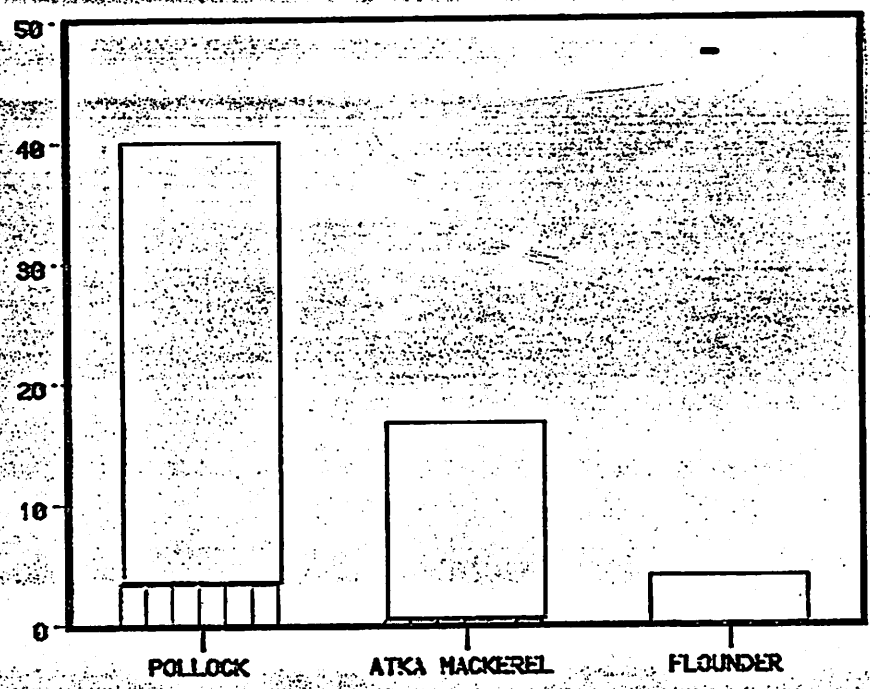

JAPAN - 2/1/80

NUMBER OF FOREIGN VESSELS OFF ALASKA - FEBRUARY 1, 1980

NUMBER OF FOREIGN VESSELS OFF ALASKA - JANUARY 1980

NUMBER OF FOREIGN VESSELS OFF ALASKA - DECEMBER 1979

U.S.S.R.
 GULF OF ALASKA
 TOTAL ALLOCATION
 72,617 MT
 TAKEN 1/19/80
 4,254 MT
 REMAINING:
 94.1 %

POLAND
 GULF OF ALASKA
 TOTAL ALLOCATION
 23,122
 TAKEN 1/19/80
 12,553 MT
 REMAINING:
 45.7%

KOREA

BERING SEA

TOTAL ALLOCATION:

110,851

TAKEN THRU 1/19/80

7,973

REMAINING

98.4%

KOREA

GULF OF ALASKA

TOTAL ALLOCATION

32,952

TAKEN THRU 1/19/80

4,179

REMAINING: