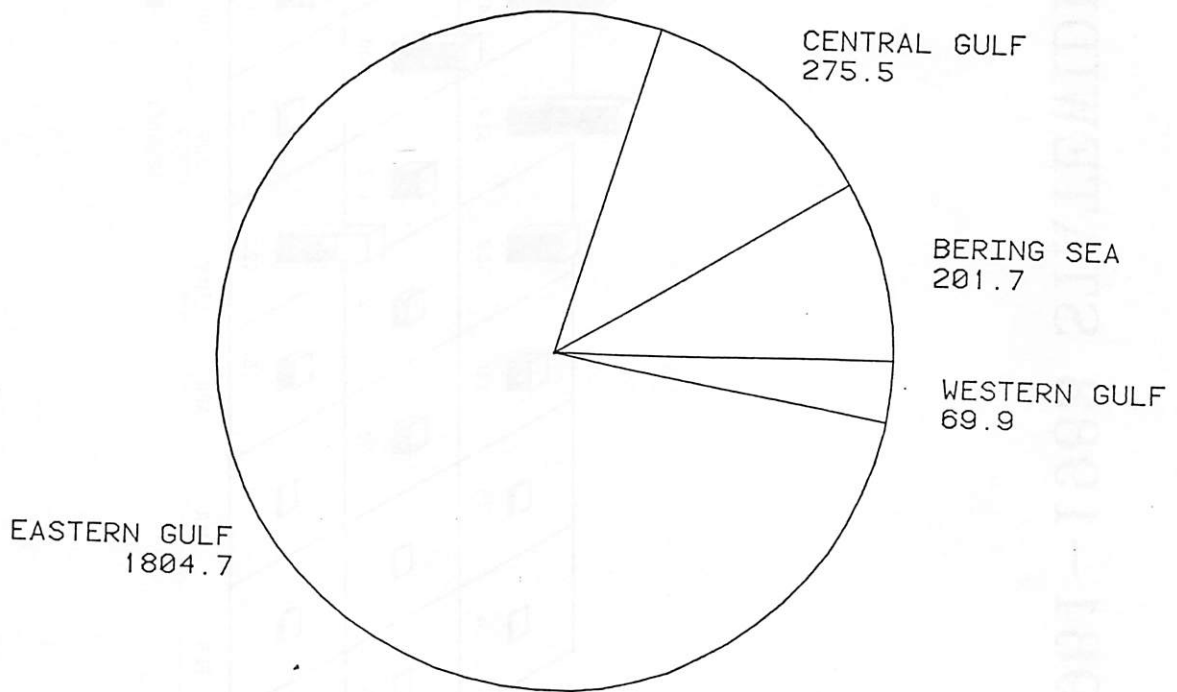

1/ Troll fishery closed to harvest of chinook salmon.

SOUTHEAST ALASKA REGION COMMERCIAL CHINOOK SALMON HARVEST BY TROLL AND ALL COMMERCIAL GEAR, 1980-83. (ADF&G 9/17/83)

NUMBER OF DAYS SOUTHEAST ALASKA TROLL FISHERY OPEN TO CHINOOK SALMON FISHING DURING THE SUMMER SEASON APRIL 15 THROUGH SEPTEMBER 30, 1978-83 (ADF&G 7/23/83)

# 1981-1983 STATEWIDE DOMESTIC SABLEFISH

NOTE: 1983 CATCH TOTALED THROUGH SEPTEMBER 1, 1983

**1983 CATCH BY AREA**  
CATCH IN DRESSED METRIC TONS

## 1983 CATCH BY AREA

CATCH IN METRIC TONS