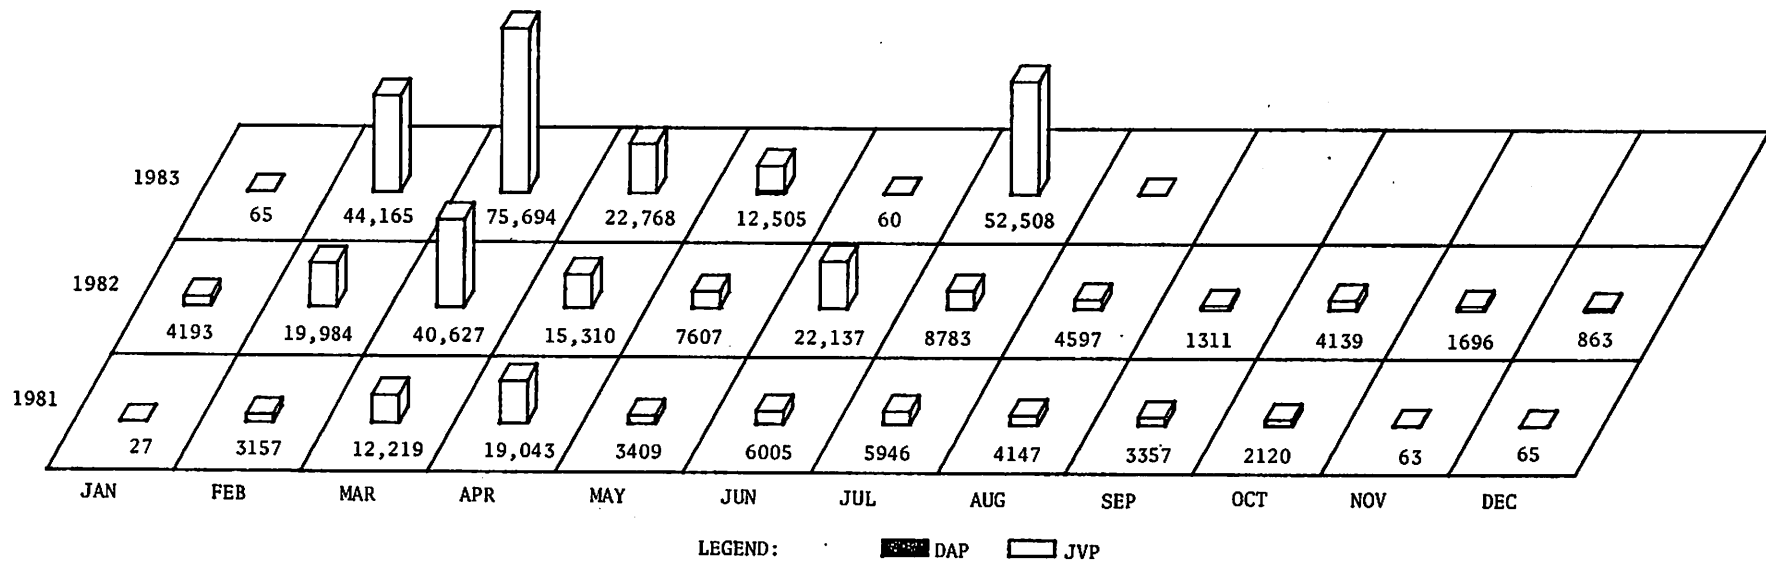

1981-1983 STATEWIDE DOMESTIC POLLOCK

CATCH IN MICHIGAN TONS