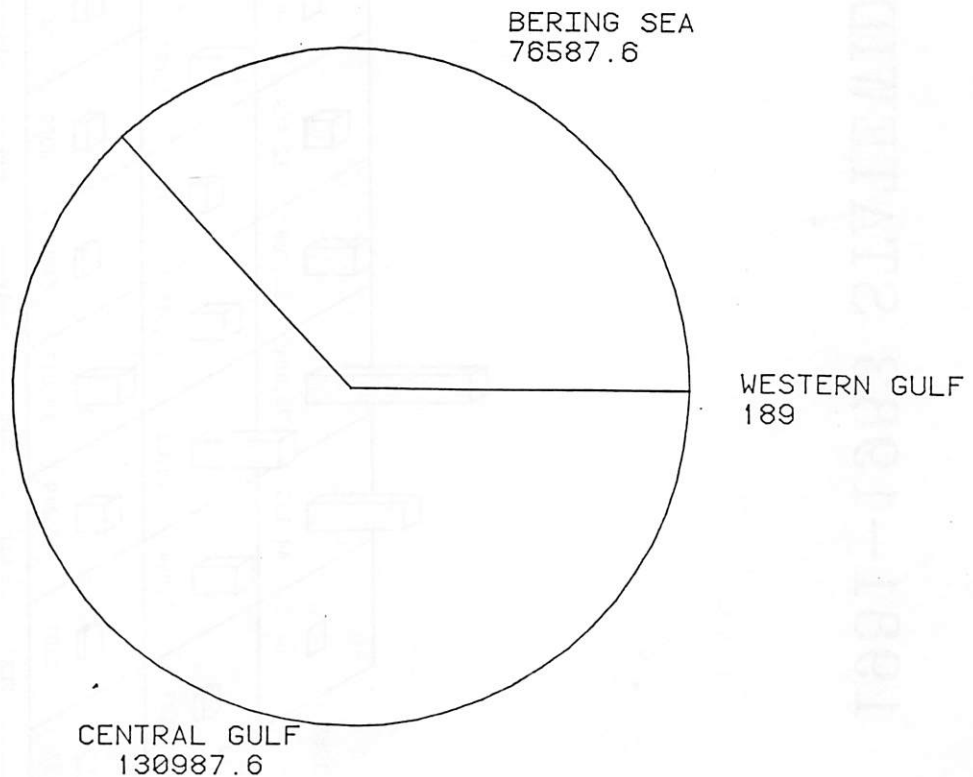

# 1981-1983 STATEWIDE DOMESTIC SABLEFISH

NOTE: 1983 CATCH TOTALED THROUGH SEPTEMBER 1, 1983

**1983 CATCH BY AREA**  
CATCH IN DRESSED METRIC TONS

# 1981-1983 STATEWIDE DOMESTIC POLLOCK

LEGEND:

DAP

JVP

NOTE: 1983 CATCH TOTALED THROUGH AUGUST 1, 1983

## 1983 CATCH BY AREA

CATCH IN METRIC TONS