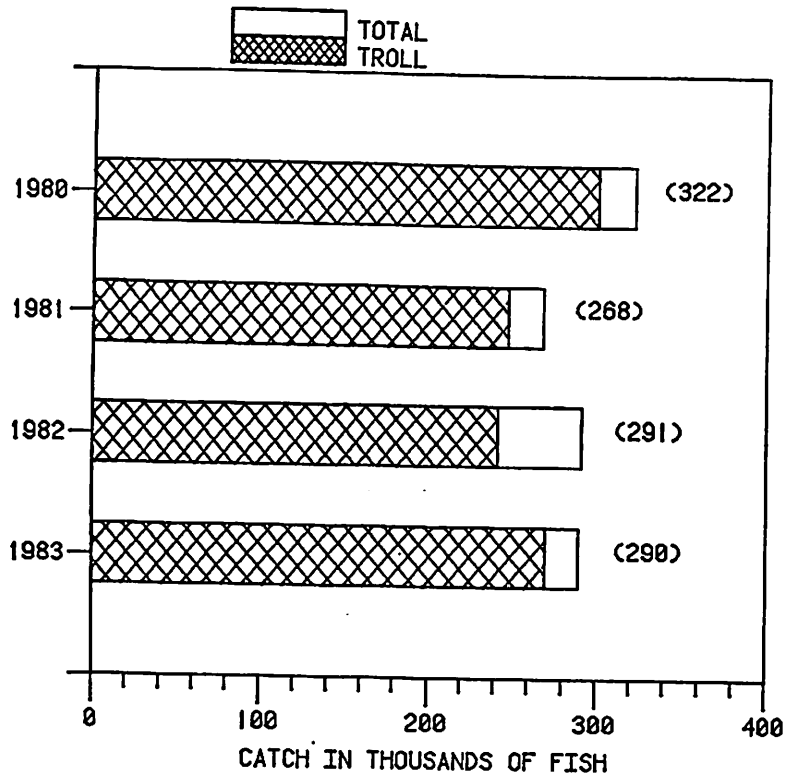

ALASKA DEPARTMENT OF FISH AND GAME

DOMESTIC FISHERIES REPORT

Preliminary Inseason 1983 Chinook and Coho Salmon Catches  
by Southeast Alaska Fisheries (ADF&G Revised 9/17/83)

	No. of Days	Est. Catches Chinook	Coho
<b>TROLL FISHERY</b>			
<b>Winter Fishery</b>			
Oct. 1 - Dec. 31, 1982		12,400	
Jan. 1 - Apr. 14, 1983		17,600	
Winter Fishery Subtotal		30,000	
<b>Summer Fishery</b>			
Apr. 15 - May 14	30	-CLOSED ALL SPECIES-	
May 15 - Jun. 8	25	101,000	
June 9 - 30	22	-CLOSED ALL SPECIES-	
July 1 - Aug. 4	35	139,000	830,000
Aug. 5 - 14	10	-CLOSED ALL SPECIES-	
Aug. 15 - Sept. 20	37	1/	450,000
Summer Fishery Subtotal		240,000	1,280,000
<b>TROLL FISHERY SUBTOTAL</b>		270,000	1,280,000
<b>NET FISHERIES</b>			
Gillnet Fisheries		6,000	300,000
Seine Fisheries		14,000	350,000
<b>NET FISHERIES SUBTOTAL</b>		20,000	650,000
<b>ALL GEAR TOTAL CATCH</b>		290,000	1,930,000

1/ Troll fishery closed to harvest of chinook salmon.

SOUTHEAST ALASKA REGION COMMERCIAL CHINOOK SALMON HARVEST BY TROLL AND ALL COMMERCIAL GEAR, 1980-83. (ADF&G 9/17/83)

NUMBER OF DAYS SOUTHEAST ALASKA TROLL FISHERY OPEN TO CHINOOK SALMON FISHING DURING THE SUMMER SEASON APRIL 15 THROUGH SEPTEMBER 30, 1978-83 (ADF&G 7/23/83)

# 1981-1983 STATEWIDE DOMESTIC SABLEFISH

NOTE: 1983 CATCH TOTALED THROUGH SEPTEMBER 1, 1983

**1983 CATCH BY AREA**  
CATCH IN DRESSED METRIC TONS

## 1983 CATCH BY AREA

CATCH IN METRIC TONS