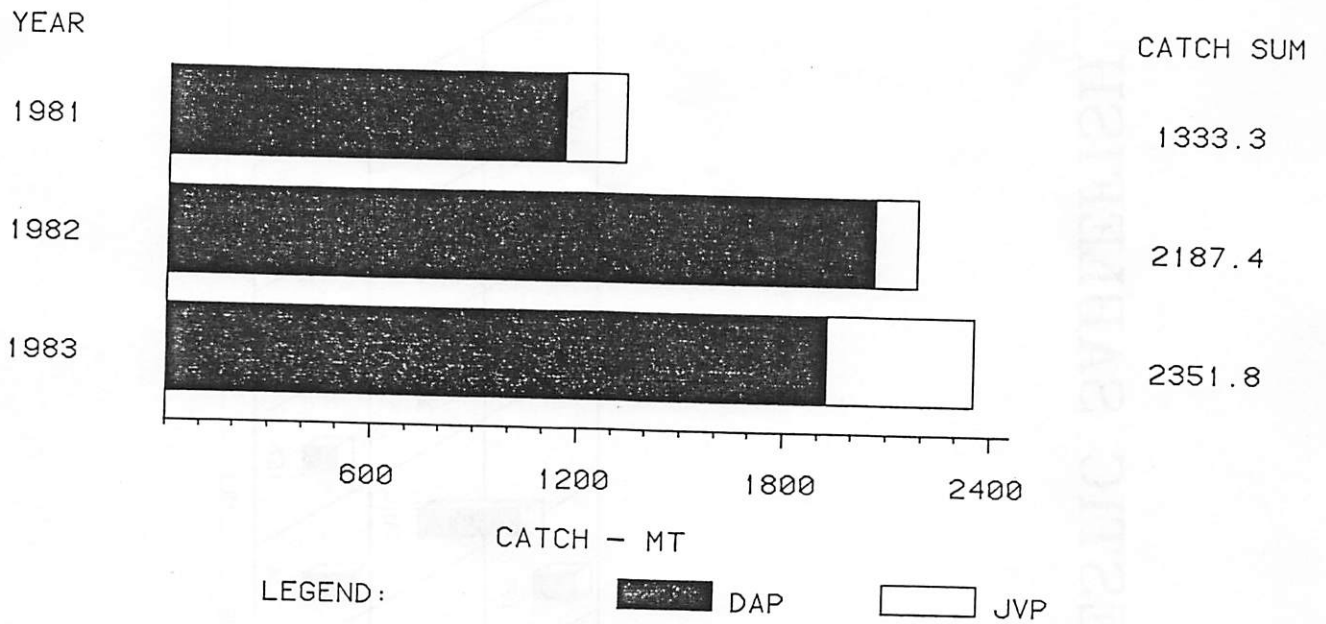

ALASKA DEPARTMENT OF FISH AND GAME

DOMESTIC FISHERIES REPORT

Preliminary Inseason 1983 Chinook and Coho Salmon Catches  
by Southeast Alaska Fisheries (ADF&G Revised 9/17/83)

	No. of Days	Est. Catches Chinook	Coho
<b>TROLL FISHERY</b>			
<b>Winter Fishery</b>			
Oct. 1 - Dec. 31, 1982		12,400	
Jan. 1 - Apr. 14, 1983		17,600	
Winter Fishery Subtotal		30,000	
<b>Summer Fishery</b>			
Apr. 15 - May 14	30	-CLOSED ALL SPECIES-	
May 15 - Jun. 8	25	101,000	
June 9 - 30	22	-CLOSED ALL SPECIES-	
July 1 - Aug. 4	35	139,000	830,000
Aug. 5 - 14	10	-CLOSED ALL SPECIES-	
Aug. 15 - Sept. 20	37	1/	450,000
Summer Fishery Subtotal		240,000	1,280,000
<b>TROLL FISHERY SUBTOTAL</b>		270,000	1,280,000
<b>NET FISHERIES</b>			
Gillnet Fisheries		6,000	300,000
Seine Fisheries		14,000	350,000
<b>NET FISHERIES SUBTOTAL</b>		20,000	650,000
<b>ALL GEAR TOTAL CATCH</b>		290,000	1,930,000

1/ Troll fishery closed to harvest of chinook salmon.

SOUTHEAST ALASKA REGION COMMERCIAL CHINOOK SALMON HARVEST BY TROLL AND ALL COMMERCIAL GEAR, 1980-83. (ADF&G 9/17/83)

NUMBER OF DAYS SOUTHEAST ALASKA TROLL FISHERY OPEN TO CHINOOK SALMON FISHING DURING THE SUMMER SEASON APRIL 15 THROUGH SEPTEMBER 30, 1978-83 (ADF&G 7/23/83)

# 1981-1983 STATEWIDE DOMESTIC SABLEFISH

NOTE: 1983 CATCH TOTALED THROUGH SEPTEMBER 1, 1983

**1983 CATCH BY AREA**  
CATCH IN DRESSED METRIC TONS