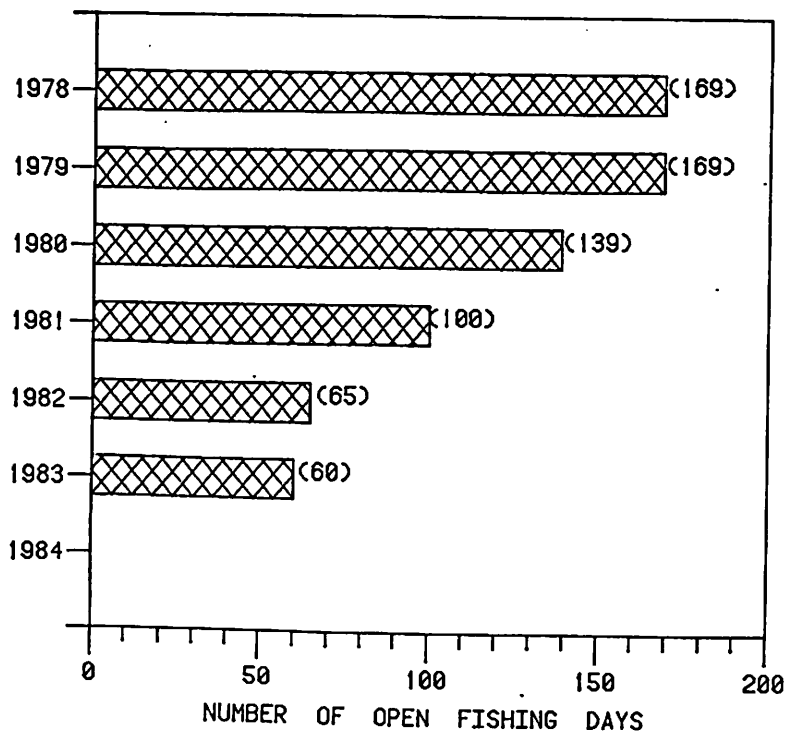

ALASKA DEPARTMENT OF FISH AND GAME

DOMESTIC FISHERIES REPORT

Preliminary Inseason 1983 Chinook and Coho Salmon Catches  
by Southeast Alaska Fisheries (ADF&G Revised 9/17/83)

	No. of Days	Est. Catches Chinook	Coho
<b>TROLL FISHERY</b>			
<b>Winter Fishery</b>			
Oct. 1 - Dec. 31, 1982		12,400	
Jan. 1 - Apr. 14, 1983		17,600	
Winter Fishery Subtotal		30,000	
<b>Summer Fishery</b>			
Apr. 15 - May 14	30	-CLOSED ALL SPECIES-	
May 15 - Jun. 8	25	101,000	
June 9 - 30	22	-CLOSED ALL SPECIES-	
July 1 - Aug. 4	35	139,000	830,000
Aug. 5 - 14	10	-CLOSED ALL SPECIES-	
Aug. 15 - Sept. 20	37	1/	450,000
Summer Fishery Subtotal		240,000	1,280,000
<b>TROLL FISHERY SUBTOTAL</b>		270,000	1,280,000
<b>NET FISHERIES</b>			
Gillnet Fisheries		6,000	300,000
Seine Fisheries		14,000	350,000
<b>NET FISHERIES SUBTOTAL</b>		20,000	650,000
<b>ALL GEAR TOTAL CATCH</b>		290,000	1,930,000

1/ Troll fishery closed to harvest of chinook salmon.

SOUTHEAST ALASKA REGION COMMERCIAL CHINOOK SALMON HARVEST BY TROLL AND ALL COMMERCIAL GEAR, 1980-83. (ADF&G 9/17/83)

NUMBER OF DAYS SOUTHEAST ALASKA TROLL FISHERY OPEN TO CHINOOK SALMON FISHING DURING THE SUMMER SEASON APRIL 15 THROUGH SEPTEMBER 30, 1978-83 (ADF&G 7/23/83)

# 1981-1983 STATEWIDE DOMESTIC SABLEFISH

NOTE: 1983 CATCH TOTALED THROUGH SEPTEMBER 1, 1983

**1983 CATCH BY AREA**  
CATCH IN DRESSED METRIC TONS

## 1983 CATCH BY AREA

CATCH IN METRIC TONS