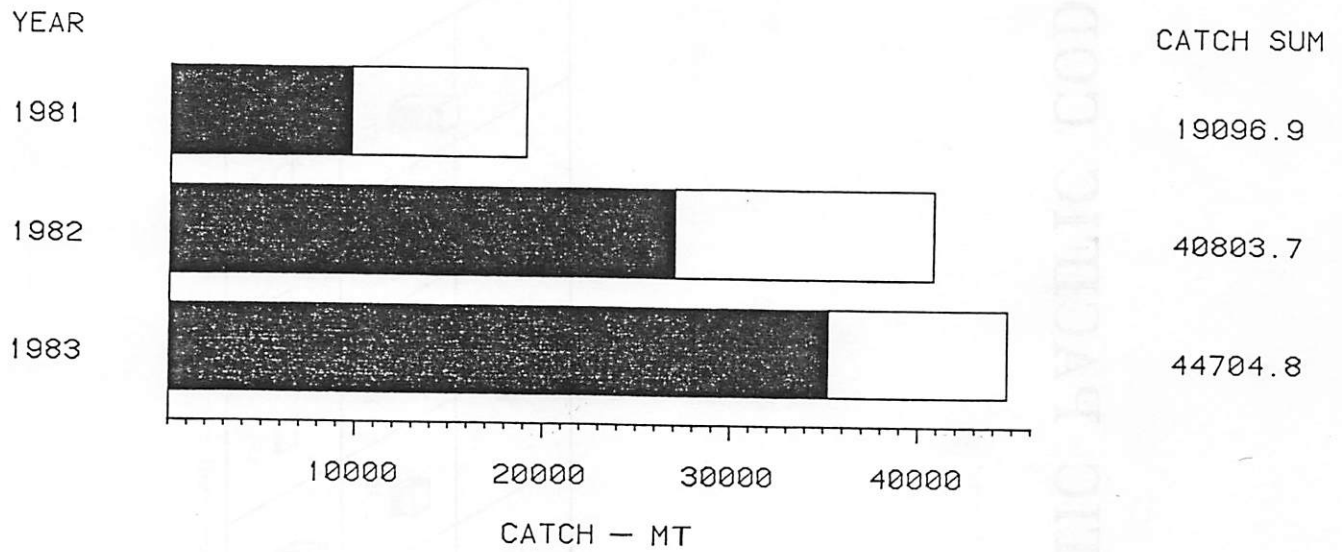

1981-1983 STATEWIDE DOMESTIC PACIFIC COD

LEGEND: DAP JVP

NOTE: 1983 CATCH TOTALED THROUGH AUGUST 1, 1983