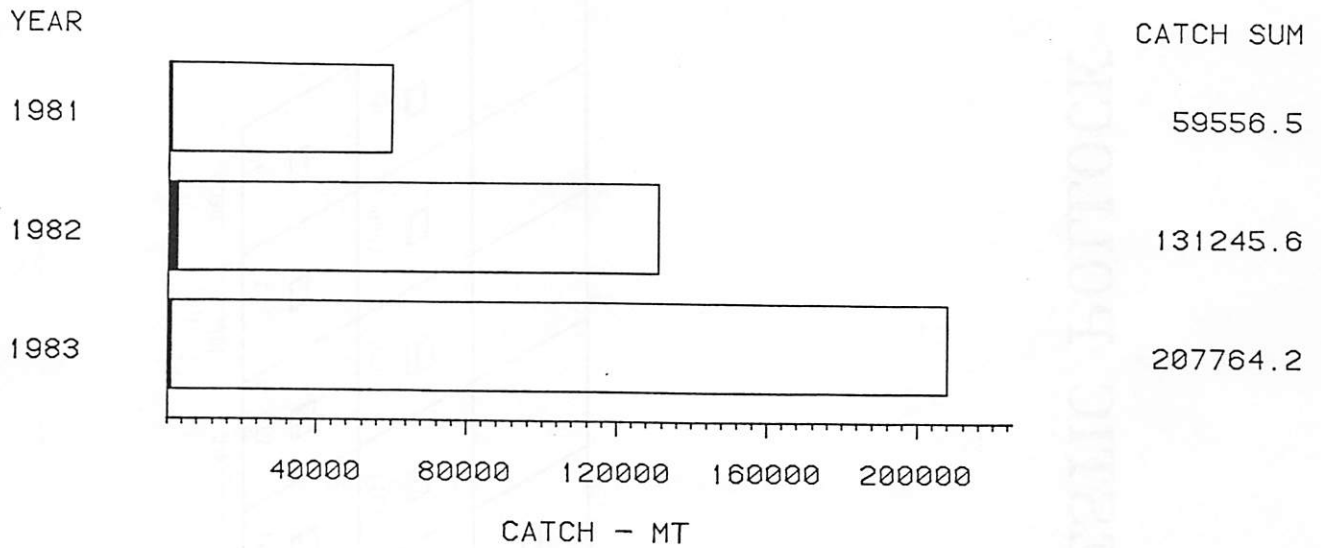

1981-1983 STATEWIDE DOMESTIC POLLOCK

LEGEND:

DAP

JVP

NOTE: 1983 CATCH TOTALED THROUGH AUGUST 1, 1983