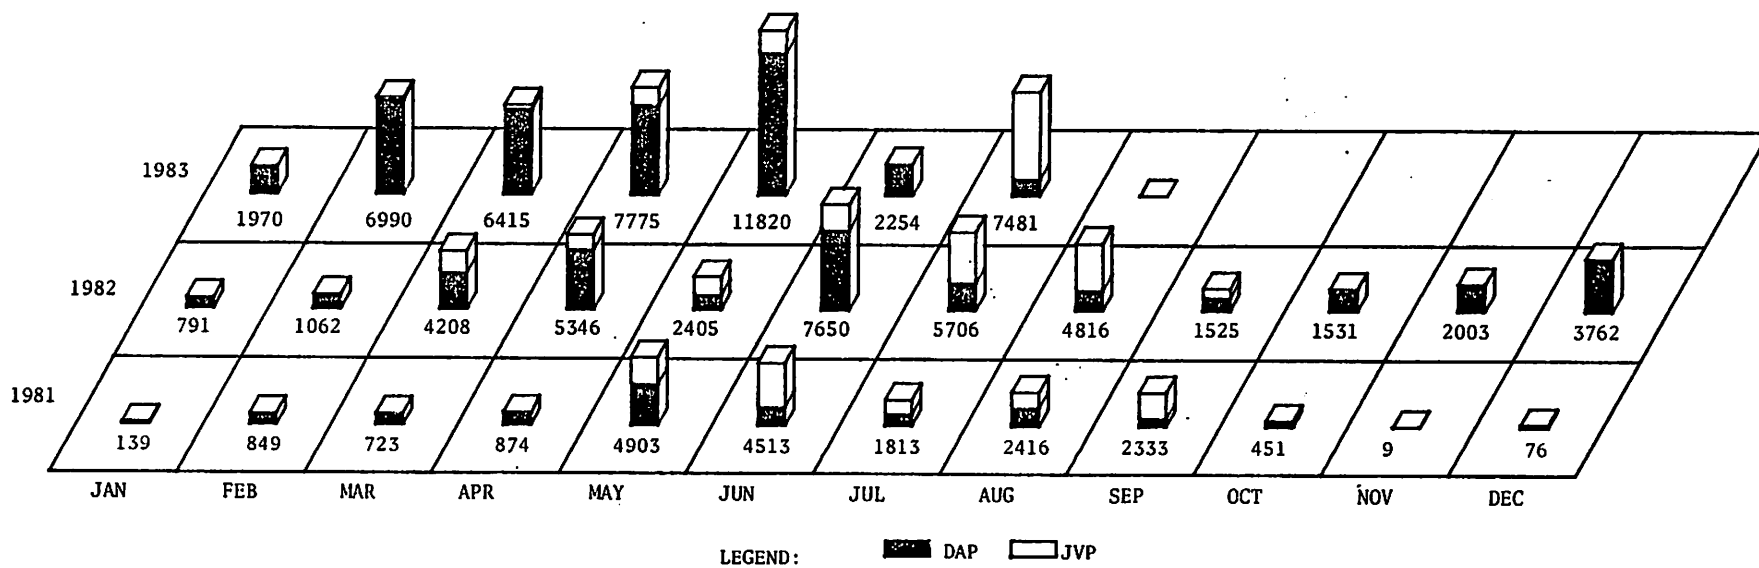

1981-1983 STATEWIDE DOMESTIC PACIFIC COD

CATCH IN MILLION TONS