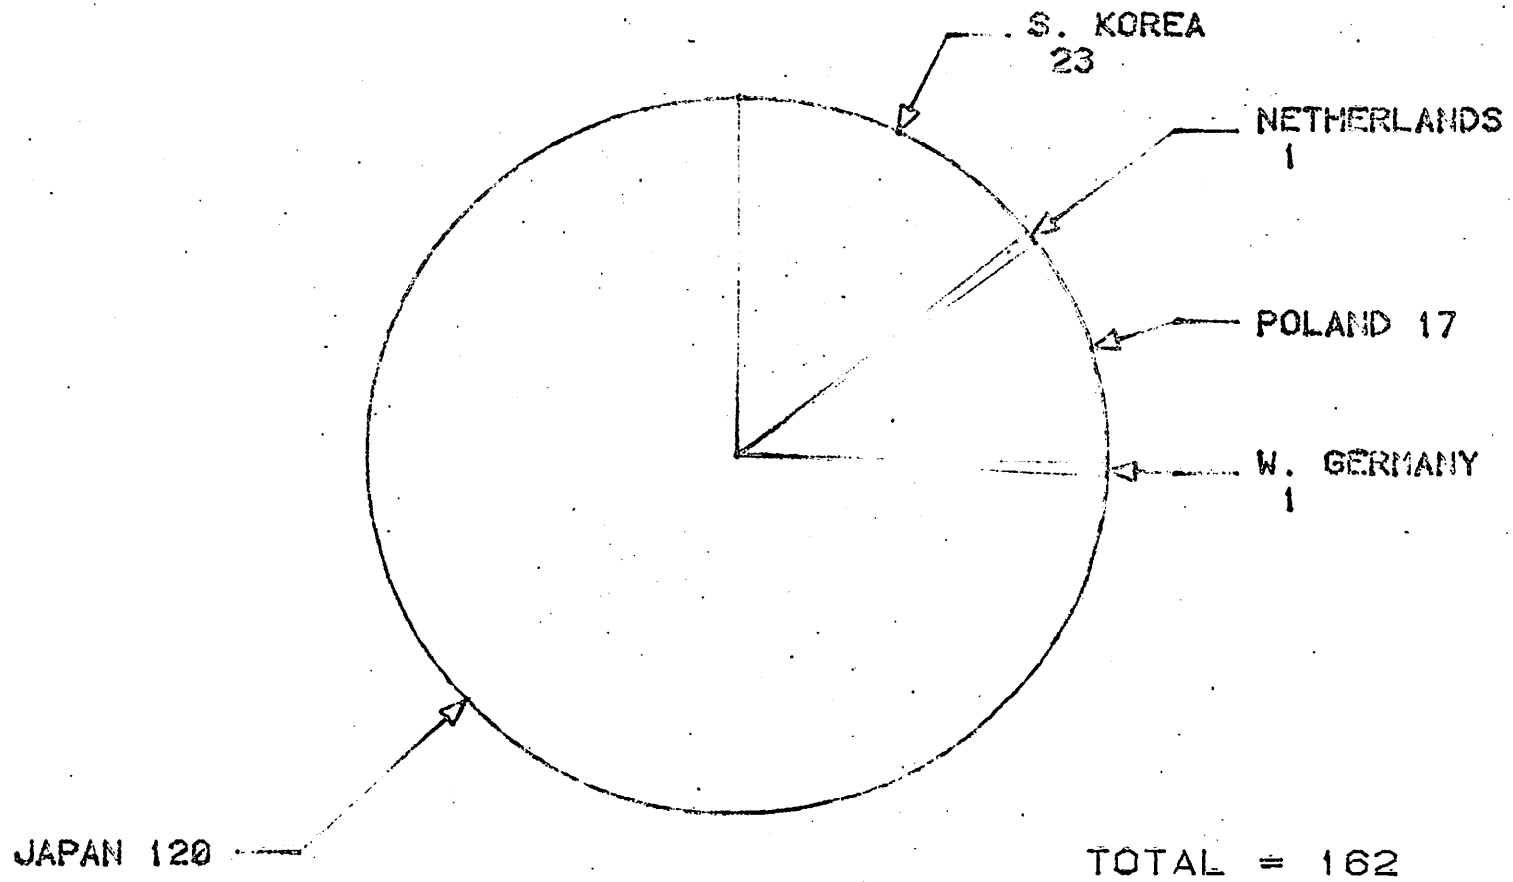

NUMBER OF FOREIGN VESSELS OFF ALASKA
JANUARY 1981

NUMBER OF FOREIGN VESSELS OFF ALASKA
FEBRUARY 20, 1981

NUMBER OF FOREIGN VESSELS OFF ALASKA

1980

*1/2 of 1976 figure -
before 200-mile
limit*

*50 spec less than 1976 due
to 200 mile Soviet change*

1980 BERING SEA/ALEUTIANS

CATCH 1,292,244/TALFF 1,498,742

SPECIES COMPOSITION (1000 MT)

1981 BERING SEA/ALEUTIANS

CATCH THRU 1/31/81 38,850/ TALFF 1,264,042 ^{3%}

SPECIES COMPOSITION THRU 1/31/81 (MT)

66% pollock

1981 GULF OF ALASKA

CATCH THRU 1/31/81 25,795/ TALFF 207,284

12% taken

KOREA
0/44,533

1%

POLAND
14,821/34,003

44%

2-20 close to Poland to Poland quota 10%