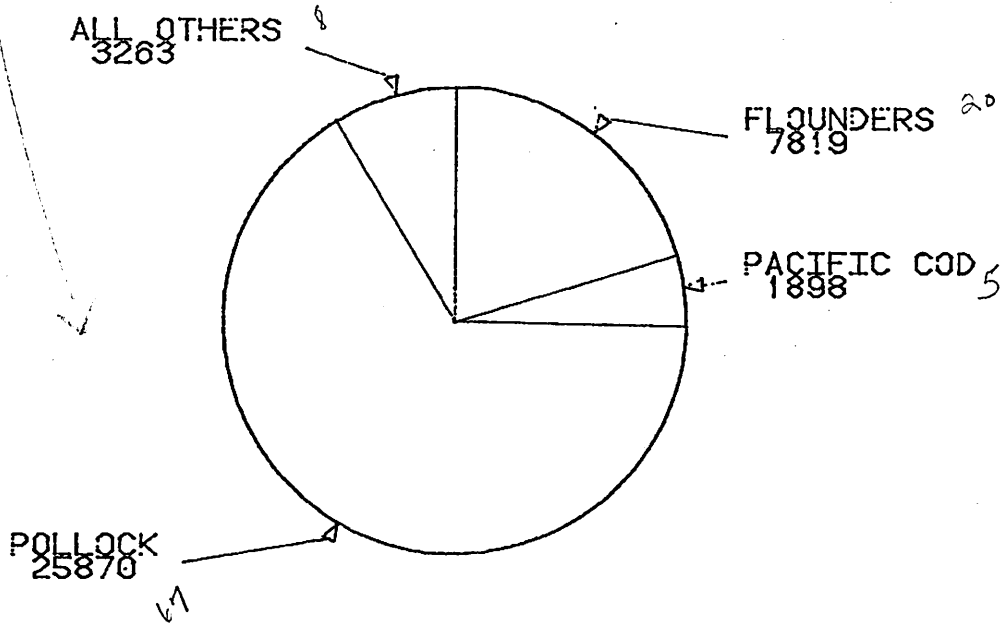

1980 BERING SEA/ALEUTIANS

CATCH 1,292,244/TALFF 1,498,742

SPECIES COMPOSITION (1000 MT)

1981 BERING SEA/ALEUTIANS

CATCH THRU 1/31/81 38,850/ TALFF 1,264,042 ^{3%}

SPECIES COMPOSITION THRU 1/31/81 (MT)

66% pollock

1981 GULF OF ALASKA

CATCH THRU 1/31/81 25,795/ TALFF 207,284

12% taken

KOREA
0/44,533

1%

POLAND
14,821/34,003

44%

2-20 close to Poland to Poland quota 10%