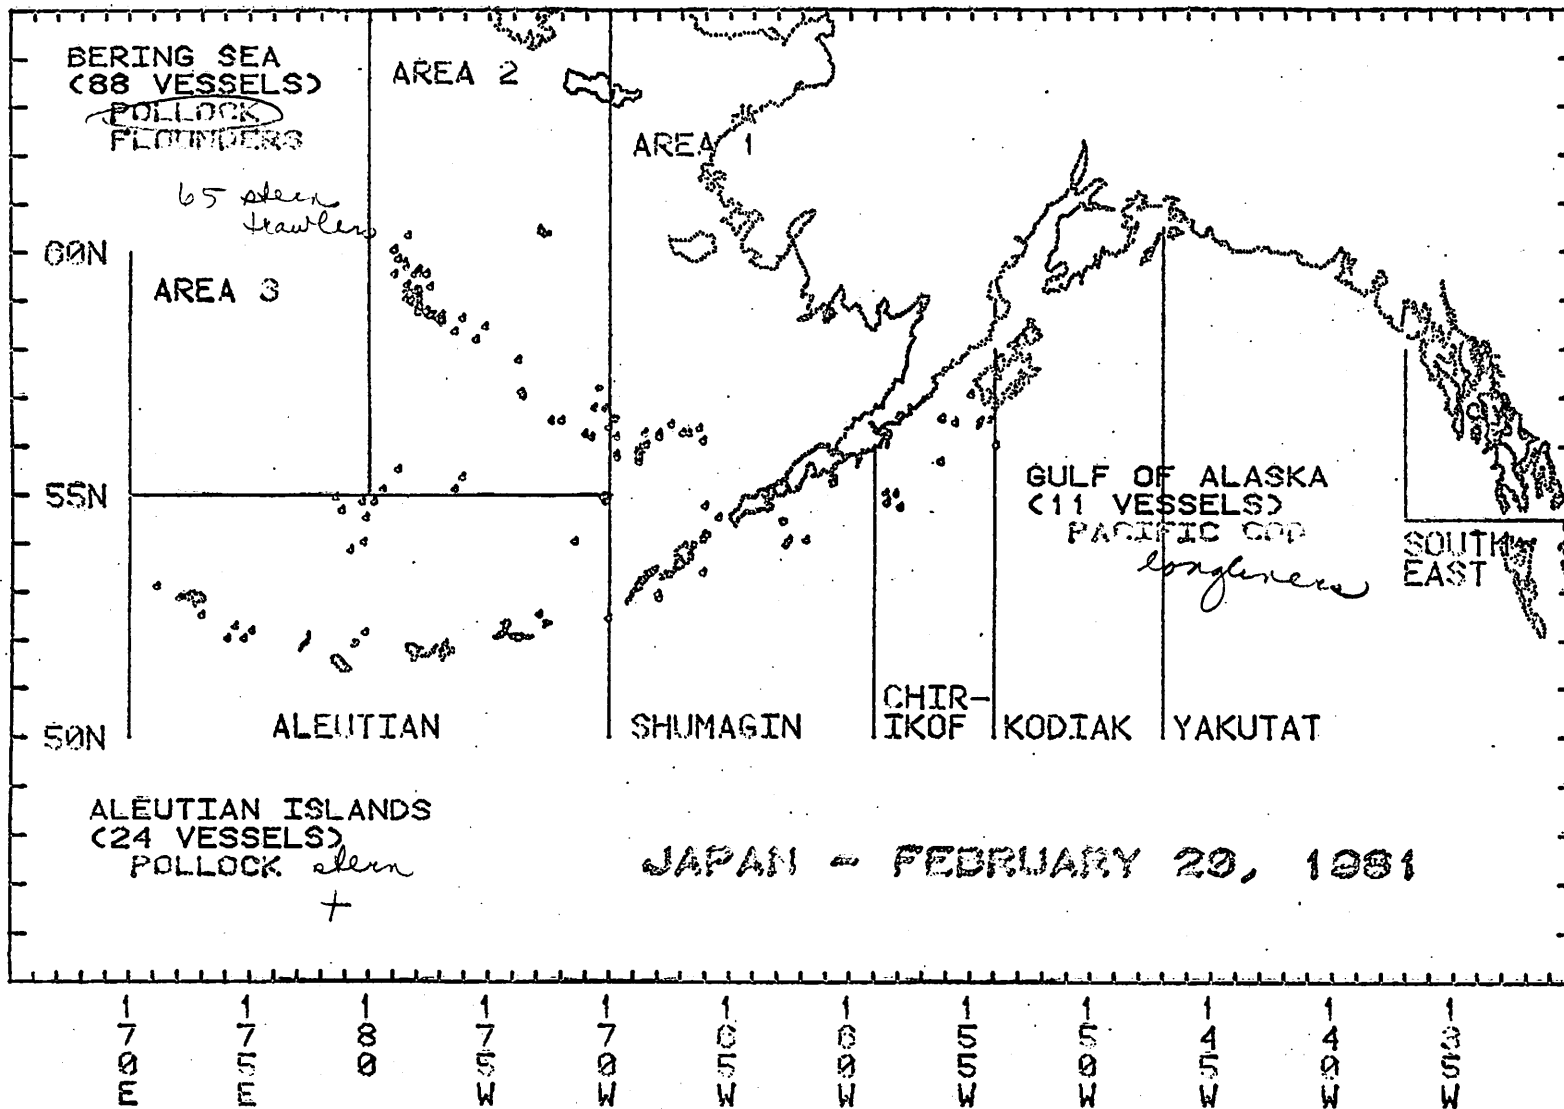

NUMBER OF FOREIGN VESSELS OFF ALASKA
JANUARY 1981

NUMBER OF FOREIGN VESSELS OFF ALASKA
FEBRUARY 20, 1981

NUMBER OF FOREIGN VESSELS OFF ALASKA

1980

*1/2 of 1976 figure -
before 200-mile
limit*

*50 spec less than 1976 due
to 200 mile Soviet change*

1981 GULF OF ALASKA

CATCH THRU 1/31/81 25,795/ TALFF 207,284

12% taken

KOREA
0/44,533

1%

POLAND
14,821/34,003

44%

2-20 close to Poland to Poland quota 10%