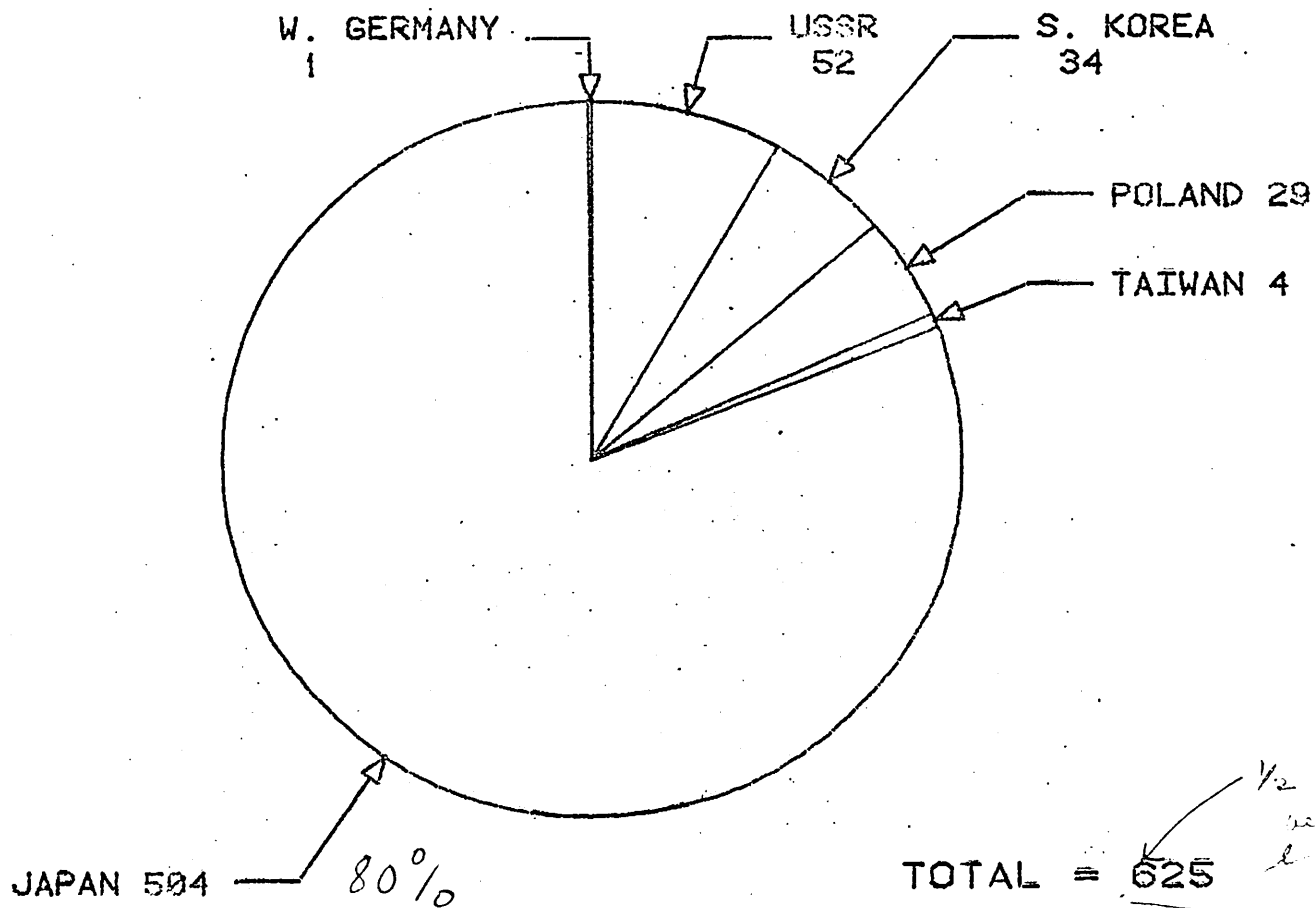

NUMBER OF FOREIGN VESSELS OFF ALASKA
JANUARY 1981

NUMBER OF FOREIGN VESSELS OFF ALASKA
FEBRUARY 20, 1981

NUMBER OF FOREIGN VESSELS OFF ALASKA

1980

*1/2 of 1976 figure -
before 200-mile
limit*

*50 spec less than 1976 due
to 200 mile Soviet change*

1980 BERING SEA/ALEUTIANS

CATCH 1,292,244/TALFF 1,498,742

SPECIES COMPOSITION (1000 MT)

1981 BERING SEA/ALEUTIANS

CATCH THRU 1/31/81 38,850/ TALFF 1,264,042 ^{3%}

SPECIES COMPOSITION THRU 1/31/81 (MT)

66% pollock

1981 GULF OF ALASKA

CATCH THRU 1/31/81 25,795/ TALFF 207,284

12% taken

KOREA
0/44,533

1%

POLAND
14,821/34,003

44%

2-20 close to Poland to Poland quota 10%