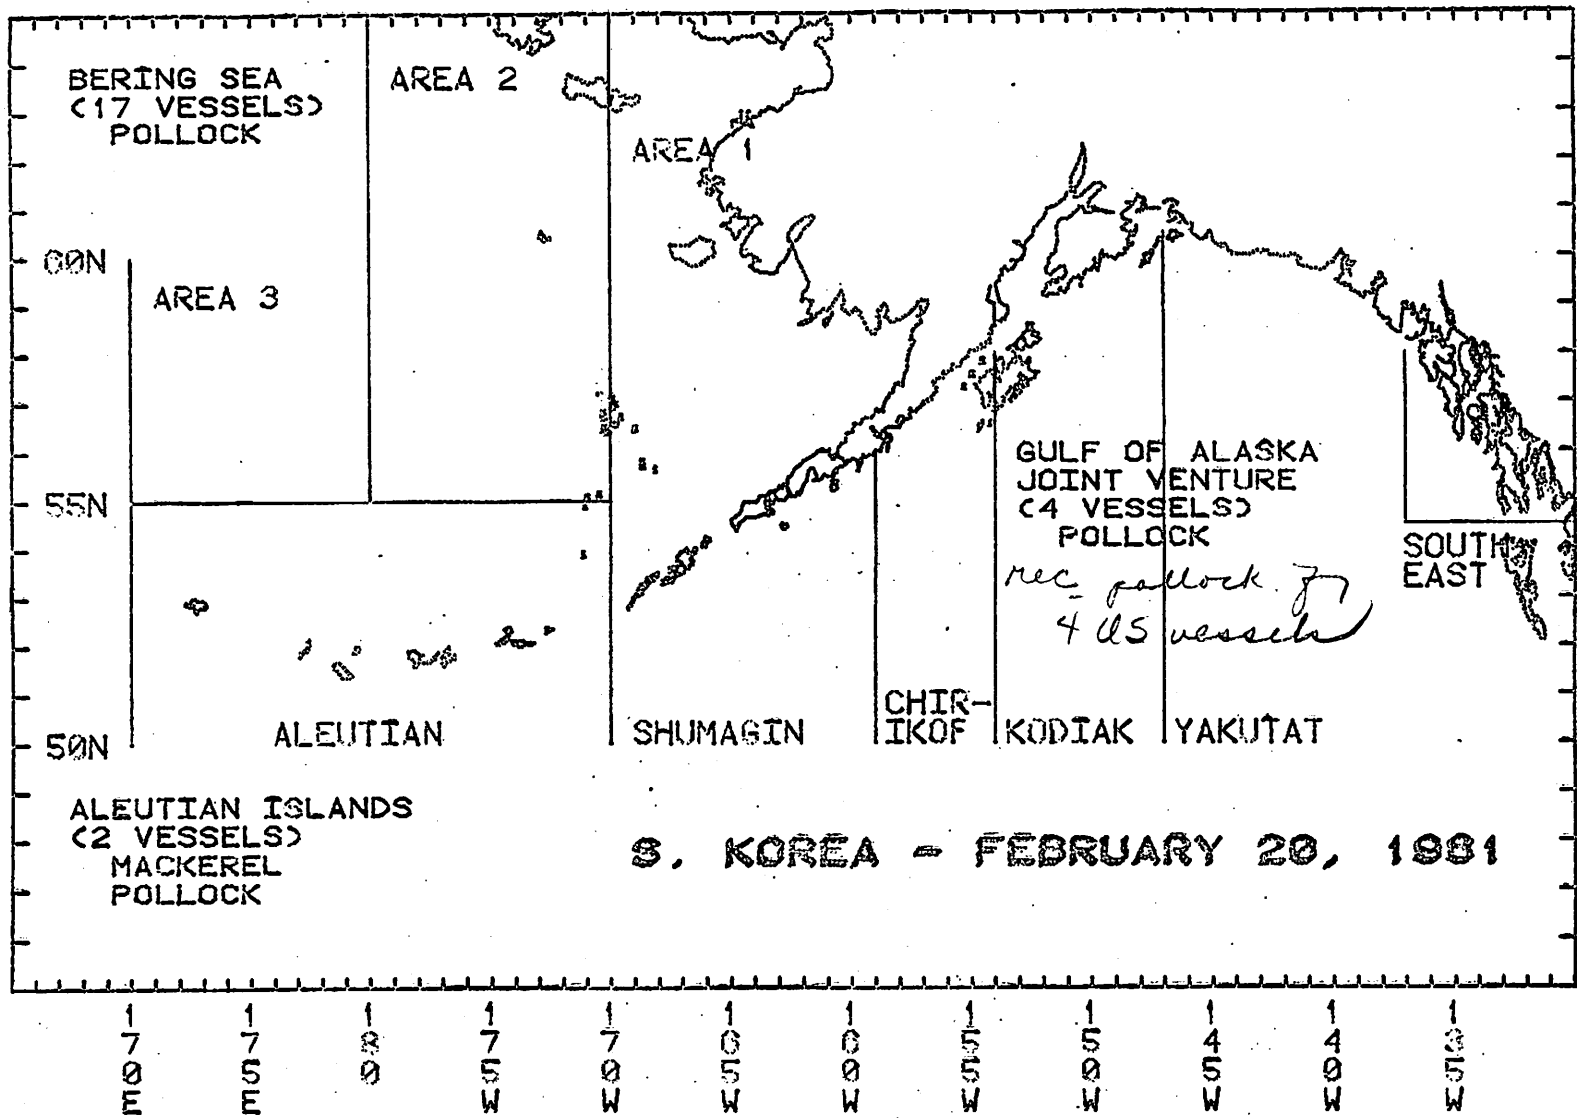

NUMBER OF FOREIGN VESSELS OFF ALASKA
JANUARY 1981

NUMBER OF FOREIGN VESSELS OFF ALASKA
FEBRUARY 20, 1981

NUMBER OF FOREIGN VESSELS OFF ALASKA

1980

*1/2 of 1976 figure -
before 200-mile
limit*

*50 spec less than 1976 due
to 200 mile Soviet change*

1981 GULF OF ALASKA

CATCH THRU 1/31/81 25,795/ TALFF 207,284

12% taken

KOREA
0/44,533

1%

POLAND
14,821/34,003

44%

2-20 close to Poland to Poland quota 10%