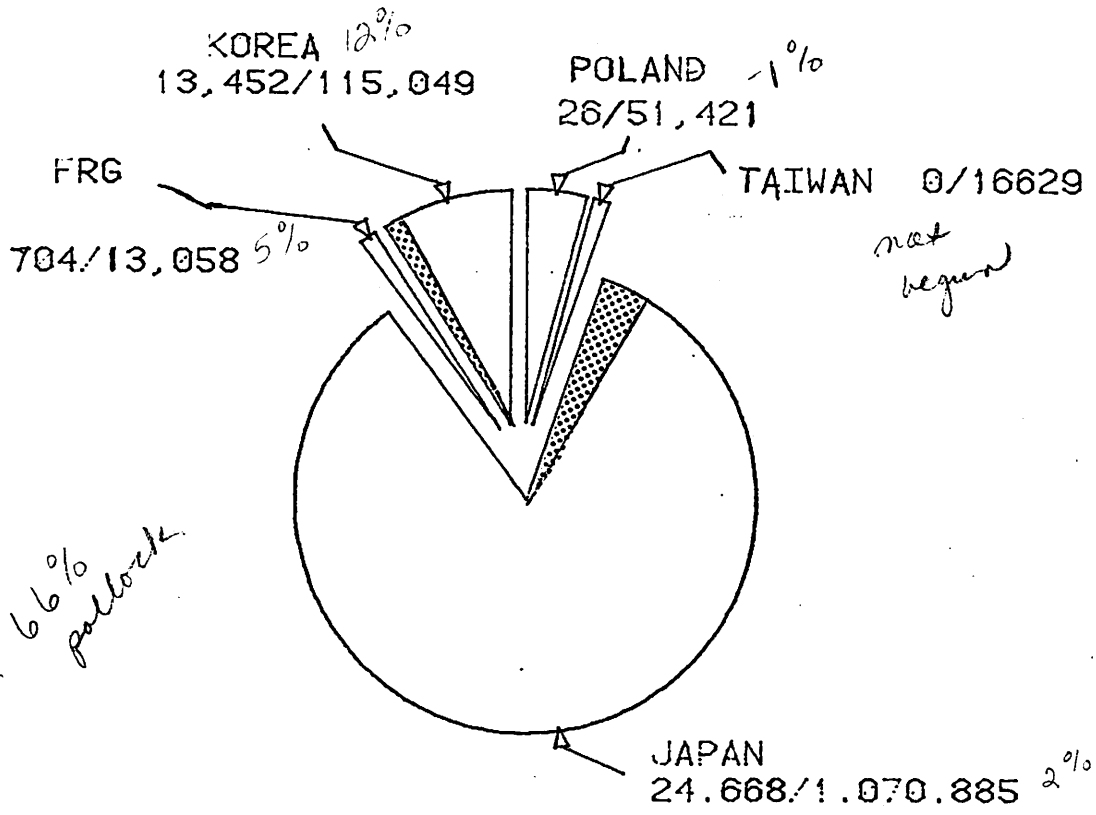

NUMBER OF FOREIGN VESSELS OFF ALASKA
JANUARY 1981

NUMBER OF FOREIGN VESSELS OFF ALASKA
FEBRUARY 20, 1981

NUMBER OF FOREIGN VESSELS OFF ALASKA

1980

*1/2 of 1976 figure -
before 200-mile
limit*

*50 spec less than 1976 due
to 200 mile Soviet change*

1980 BERING SEA/ALEUTIANS

CATCH 1,292,244/TALFF 1,498,742

SPECIES COMPOSITION (1000 MT)

1981 BERING SEA/ALEUTIANS

CATCH THRU 1/31/81 38,850/ TALFF 1,264,042 ^{3%}

SPECIES COMPOSITION THRU 1/31/81 (MT)

66% pollock

1981 GULF OF ALASKA

CATCH THRU 1/31/81 25,795/ TALFF 207,284

12% taken

KOREA
0/44,533

1%

POLAND
14,821/34,003

44%

2-20 close to Poland to Poland quota 10%