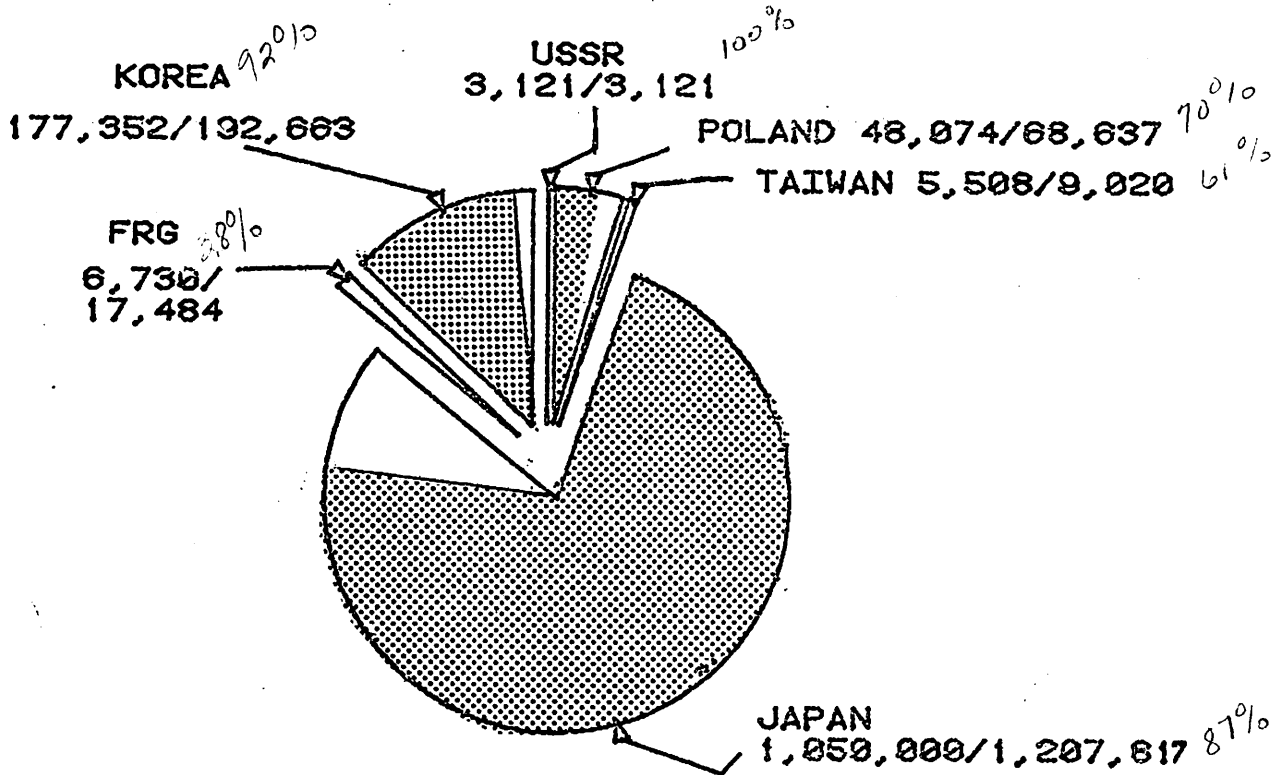

NUMBER OF FOREIGN VESSELS OFF ALASKA
JANUARY 1981

NUMBER OF FOREIGN VESSELS OFF ALASKA
FEBRUARY 20, 1981

NUMBER OF FOREIGN VESSELS OFF ALASKA

1980

*1/2 of 1976 figure -
before 200-mile
limit*

*50 spec less than 1976 due
to 200 mile Soviet change*

1980 BERING SEA/ALEUTIANS

CATCH 1,292,244/TALFF 1,498,742

SPECIES COMPOSITION (1000 MT)

1981 BERING SEA/ALEUTIANS

CATCH THRU 1/31/81 38,850/ TALFF 1,264,042 ^{3%}

SPECIES COMPOSITION THRU 1/31/81 (MT)

66% pollock

1981 GULF OF ALASKA

CATCH THRU 1/31/81 25,795/ TALFF 207,284

12% taken

KOREA
0/44,533

1%

POLAND
14,821/34,003

44%

2-20 close to Poland to Poland quota 10%