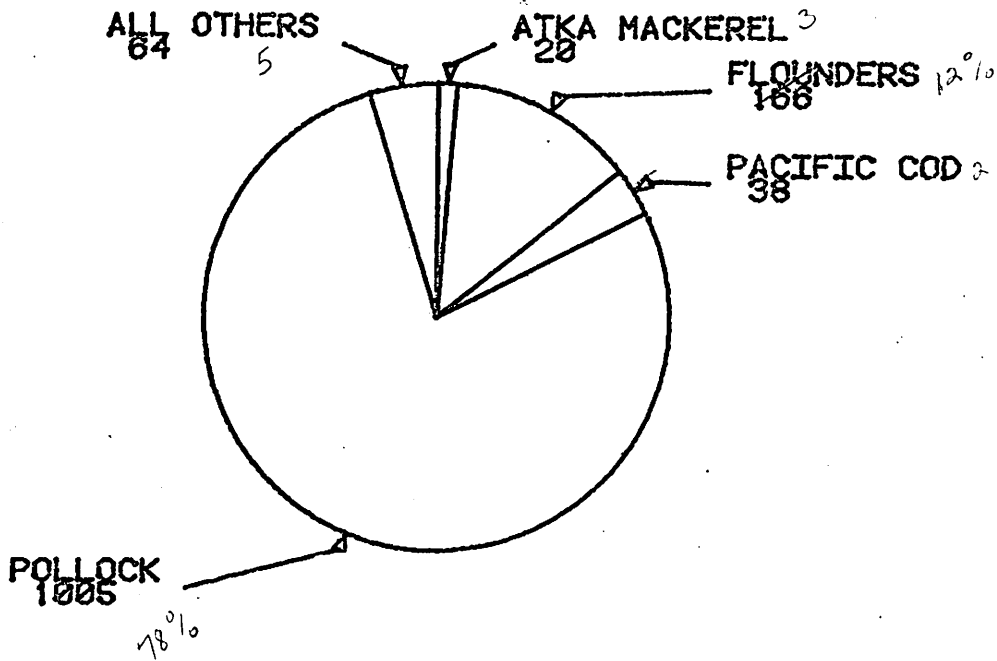

NUMBER OF FOREIGN VESSELS OFF ALASKA
JANUARY 1981

NUMBER OF FOREIGN VESSELS OFF ALASKA
FEBRUARY 20, 1981

NUMBER OF FOREIGN VESSELS OFF ALASKA

1980

*1/2 of 1976 figure -
before 200-mile
limit*

*50 spec less than 1976 due
to 200 mile Soviet change*

1980 BERING SEA/ALEUTIANS

CATCH 1,292,244/TALFF 1,498,742

SPECIES COMPOSITION (1000 MT)

1981 BERING SEA/ALEUTIANS

CATCH THRU 1/31/81 38,850/ TALFF 1,264,042 ^{3%}

SPECIES COMPOSITION THRU 1/31/81 (MT)

66% pollock

1981 GULF OF ALASKA

CATCH THRU 1/31/81 25,795/ TALFF 207,284

12% taken

KOREA
0/44,533

1%

POLAND
14,821/34,003

44%

2-20 close to Poland to Poland quota 10%