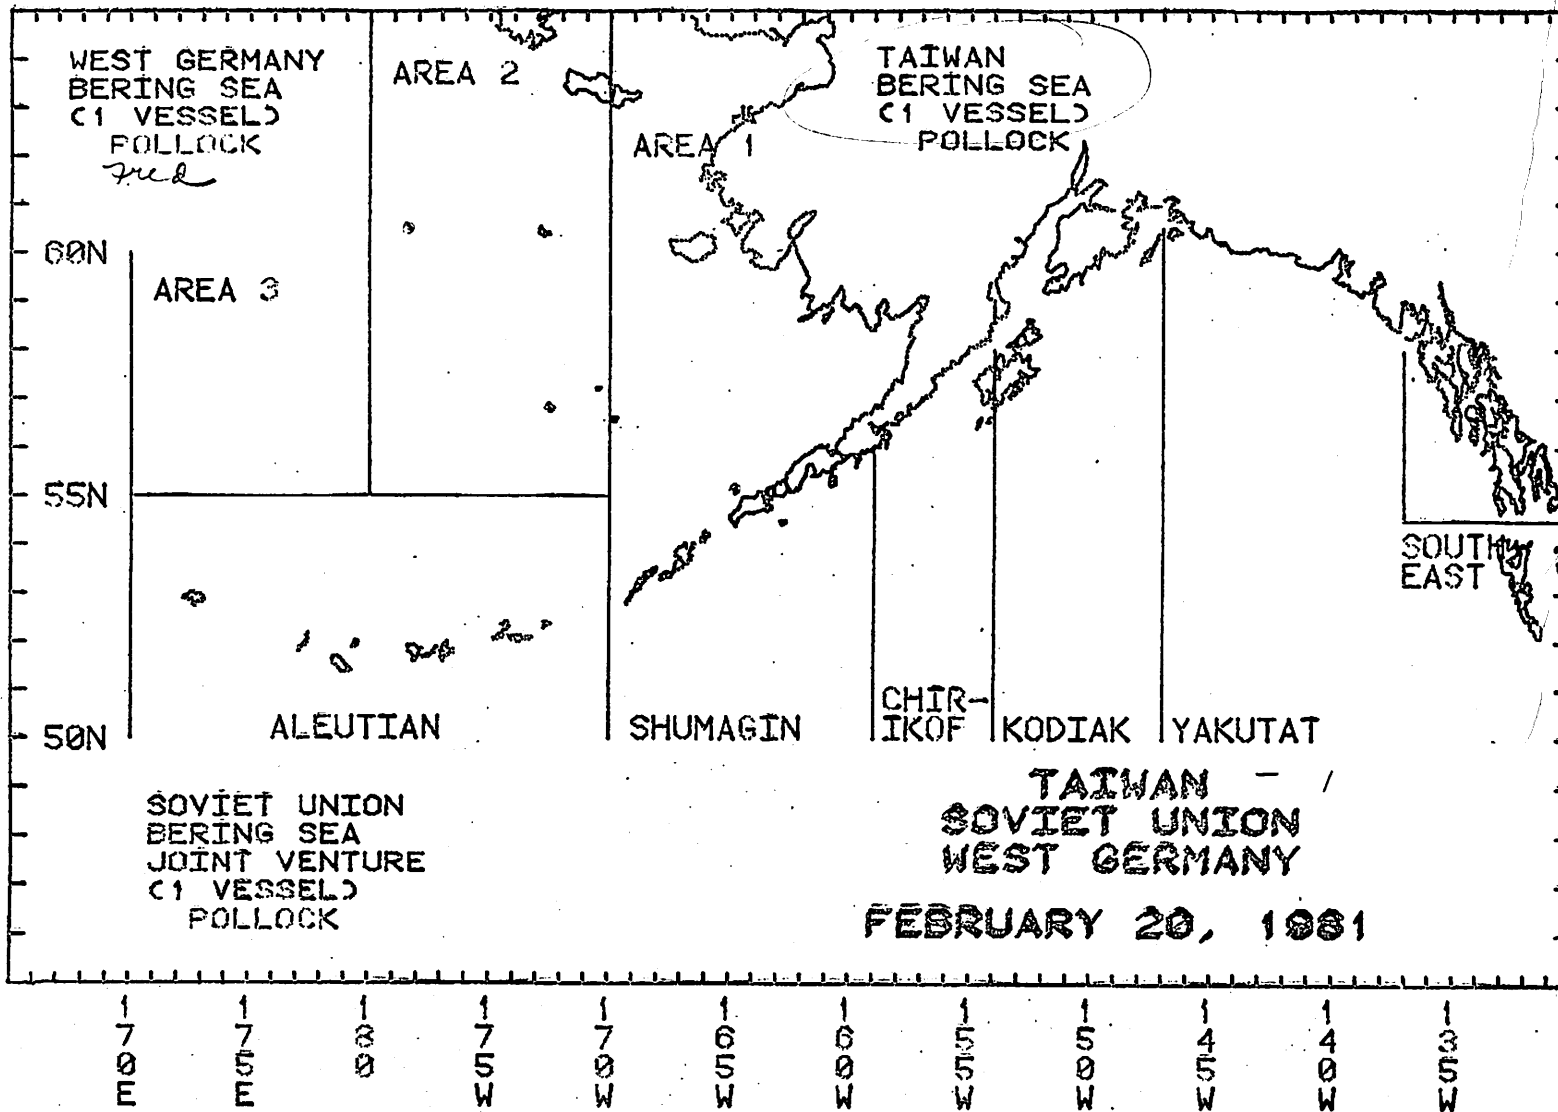

NUMBER OF FOREIGN VESSELS OFF ALASKA
JANUARY 1981

NUMBER OF FOREIGN VESSELS OFF ALASKA
FEBRUARY 20, 1981

NUMBER OF FOREIGN VESSELS OFF ALASKA

1980

*1/2 of 1976 figure -
before 200-mile
limit*

*50 spec less than 1976 due
to 200 mile Soviet change*

1981 GULF OF ALASKA

CATCH THRU 1/31/81 25,795/ TALFF 207,284

12% taken

KOREA
0/44,533

1%

POLAND
14,821/34,003

44%

2-20 close to Poland to Poland quota 10%