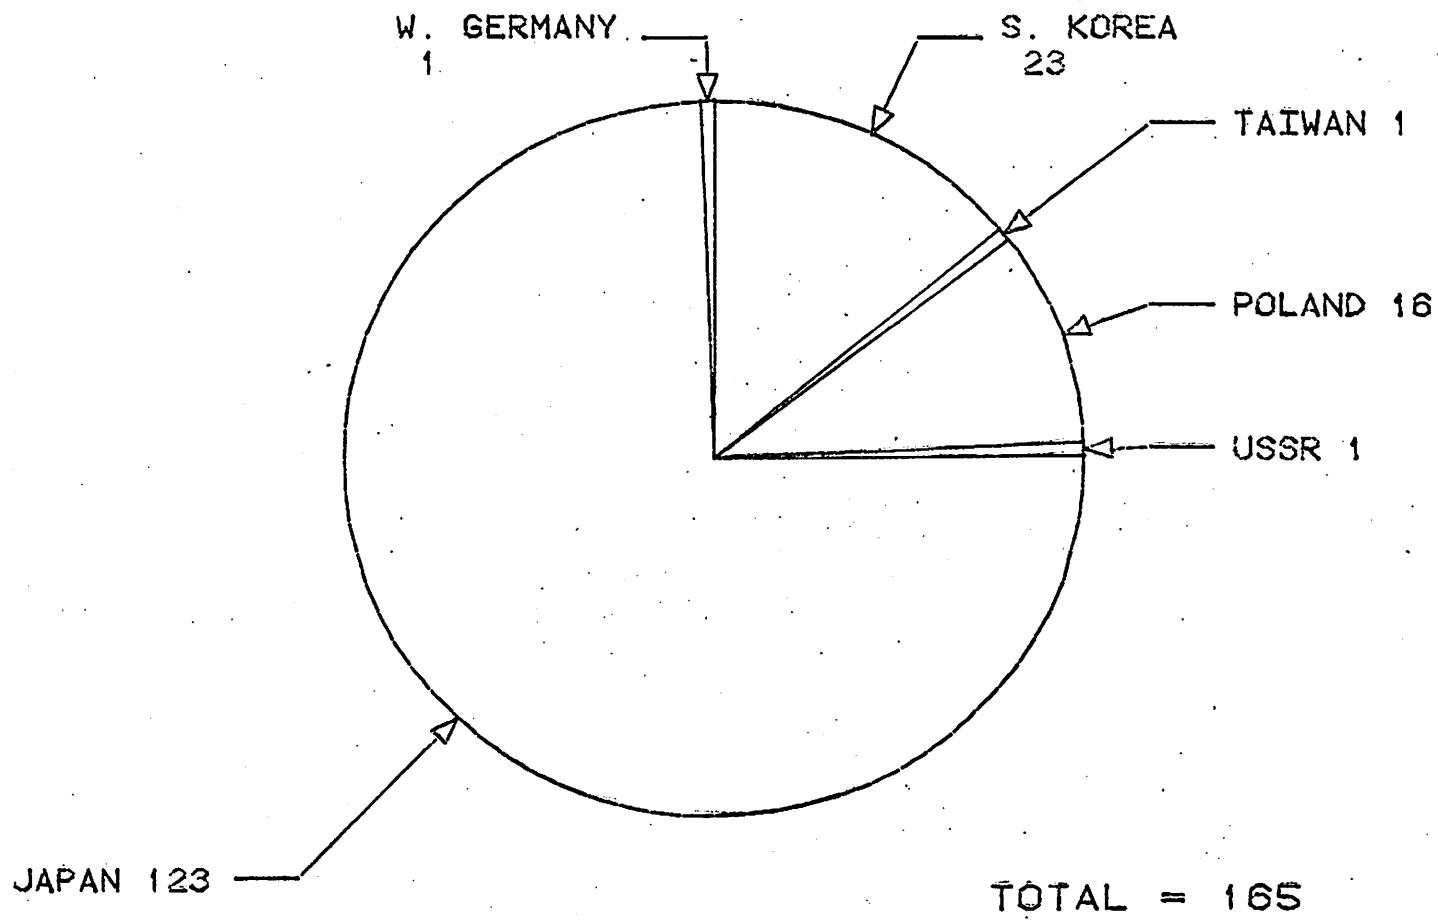

NUMBER OF FOREIGN VESSELS OFF ALASKA
JANUARY 1981

NUMBER OF FOREIGN VESSELS OFF ALASKA
FEBRUARY 20, 1981

NUMBER OF FOREIGN VESSELS OFF ALASKA

1980

*1/2 of 1976 figure -
before 200-mile
limit*

*50 spec less than 1976 due
to 200 mile Soviet change*

1980 BERING SEA/ALEUTIANS

CATCH 1,292,244/TALFF 1,498,742

SPECIES COMPOSITION (1000 MT)

1981 BERING SEA/ALEUTIANS

CATCH THRU 1/31/81 38,850/ TALFF 1,264,042 ^{3%}

SPECIES COMPOSITION THRU 1/31/81 (MT)

66% pollock

1981 GULF OF ALASKA

CATCH THRU 1/31/81 25,795/ TALFF 207,284

12% taken

KOREA
0/44,533

1%

POLAND
14,821/34,003

44%

2-20 close to Poland to Poland quota 10%