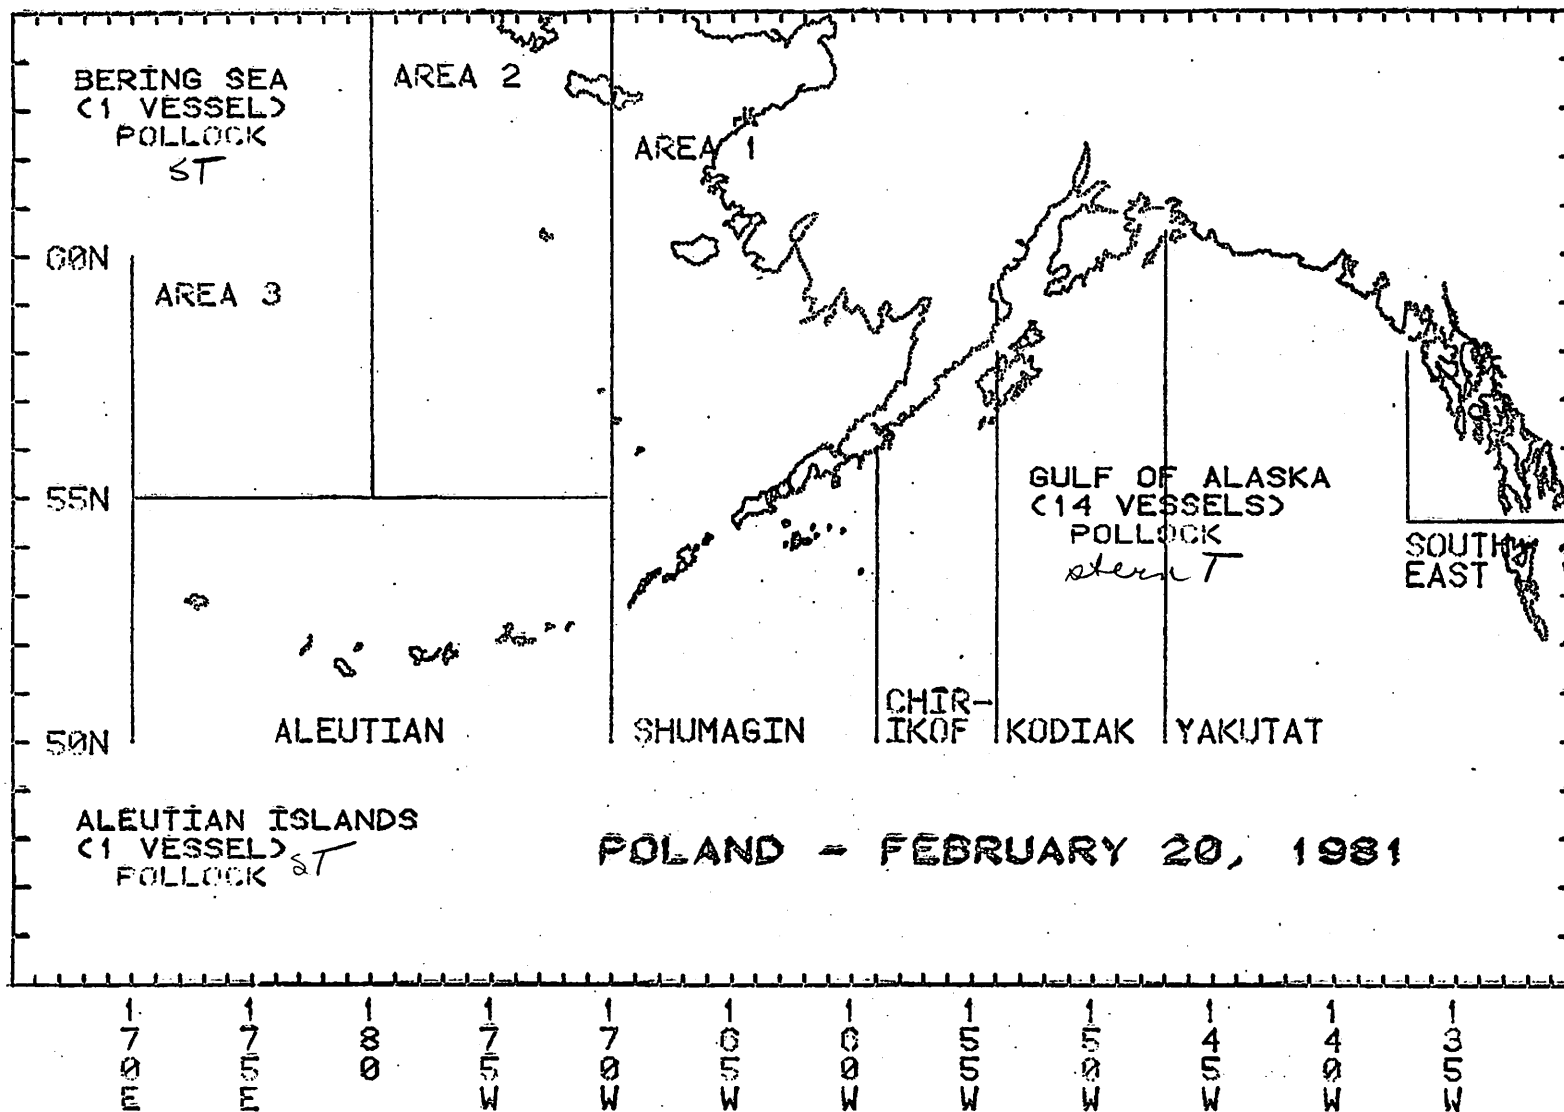

NUMBER OF FOREIGN VESSELS OFF ALASKA
JANUARY 1981

NUMBER OF FOREIGN VESSELS OFF ALASKA
FEBRUARY 20, 1981

NUMBER OF FOREIGN VESSELS OFF ALASKA

1980

*1/2 of 1976 figure -
before 200-mile
limit*

*50 spec less than 1976 due
to 200 mile Soviet change*

1981 GULF OF ALASKA

CATCH THRU 1/31/81 25,795/ TALFF 207,284

12% taken

KOREA
0/44,533

1%

POLAND
14,821/34,003

44%

2-20 close to Poland to Poland quota 10%