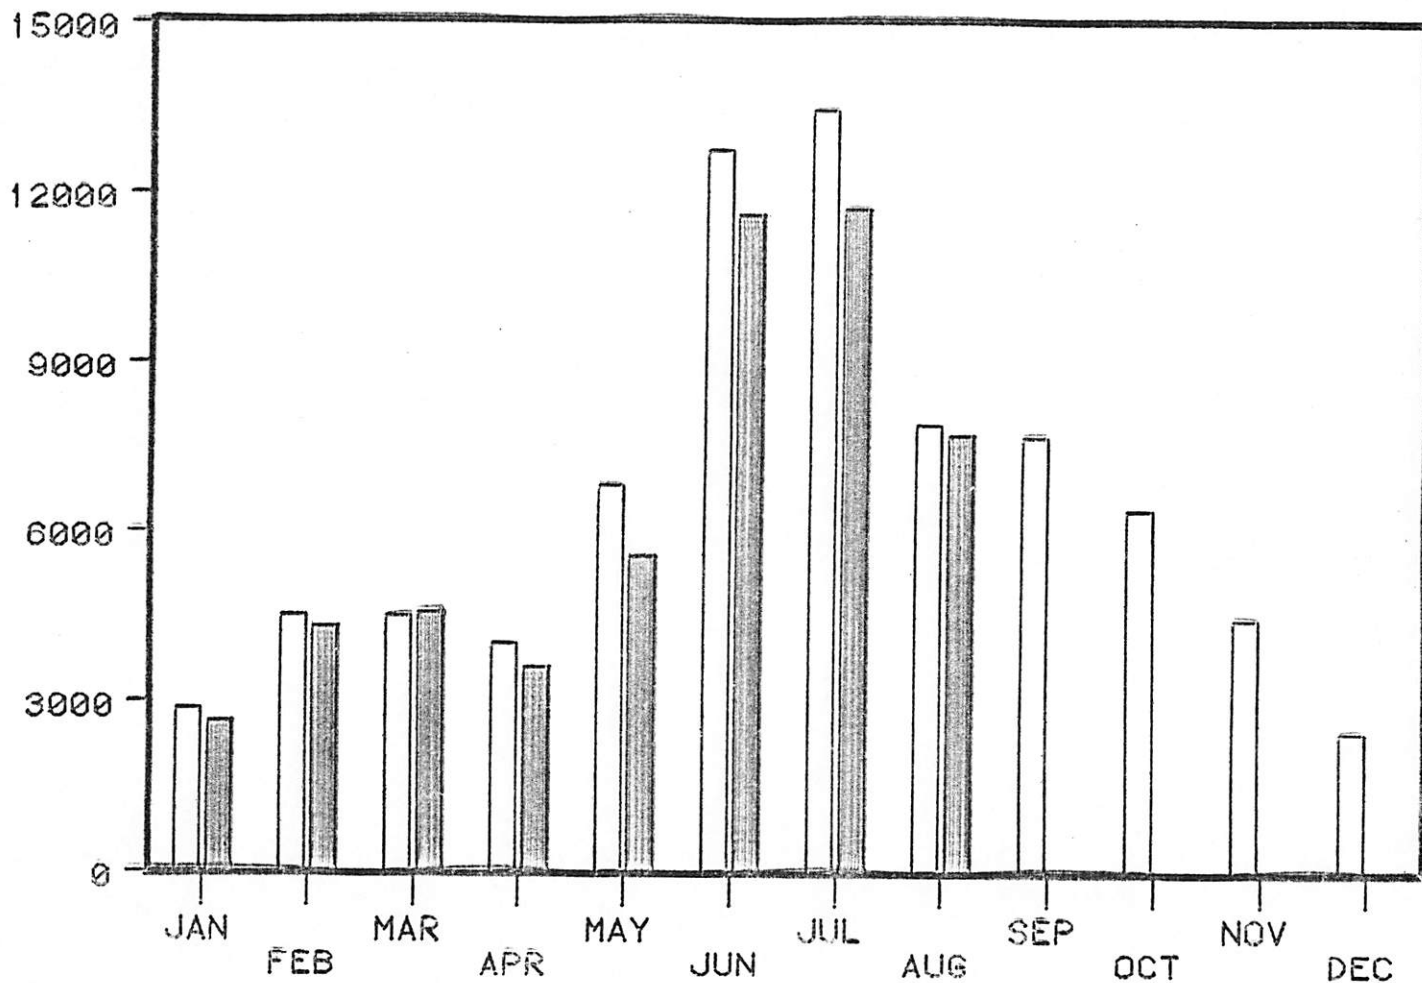

TAIWAN
CI VESSELS
POLLOCK

TAIWAN, POLAND,
WEST GERMANY, AND NORWAY
SEPTEMBER 18, 1981

NMFS ENFORCEMENT - JUNEAU

NUMBER OF FOREIGN VESSEL DAYS OFF ALASKA
1980 AND 1981

*vessel
days*

*est
grile
data
not particularly
reflect on
data*