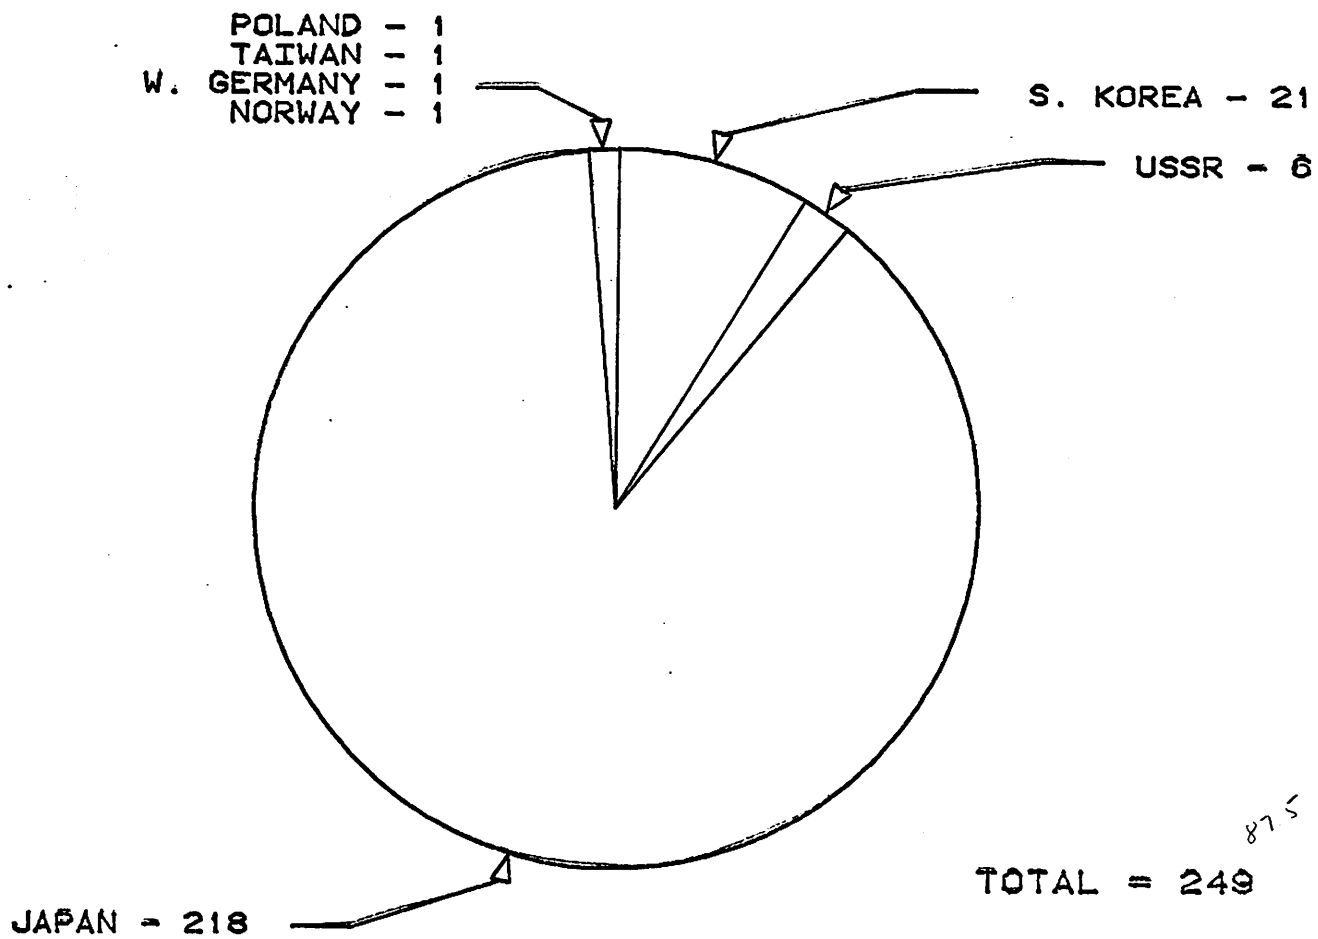

NUMBER OF FOREIGN VESSELS OFF ALASKA
JULY 1981

NMFS ENFORCEMENT - JUNEAU

NUMBER OF FOREIGN VESSELS OFF ALASKA
AUGUST 1981

NUMBER OF FOREIGN VESSELS OFF ALASKA
SEPTEMBER 18, 1981

NMFS ENFORCEMENT - JUNEAU

NMFS ENFORCEMENT - JUNEAU

TAIWAN
CI VESSELS
POLLOCK

TAIWAN, POLAND,
WEST GERMANY, AND NORWAY
SEPTEMBER 18, 1981

NMFS ENFORCEMENT - JUNEAU

NUMBER OF FOREIGN VESSEL DAYS OFF ALASKA
1980 AND 1981

*vessel
days*

*est
grile
data
not particularly
reflect on
data*

1980
1981

NMFS ENFORCEMENT - JUNEAU

NUMBER OF FOREIGN VESSELS OFF ALASKA
1980 AND 1981

1980
1981

NMFS ENFORCEMENT - JUNEAU

GULF OF ALASKA

1980 TALFF (FINAL) and CATCH (8-30)
 1981 TALFF (8-22) and CATCH (8-29)
 (1000 MT)

SPECIES COMPOSITION

1980

1981

BERING SEA AND ALEUTIANS

1980 TALFF (FINAL) and CATCH (8-30)
 1981 TALFF (8-22) and CATCH (8-29)
 IN 1000 MT

SPECIES COMPOSITION

Handwritten note:
 1980-81
 Japan
 Korea