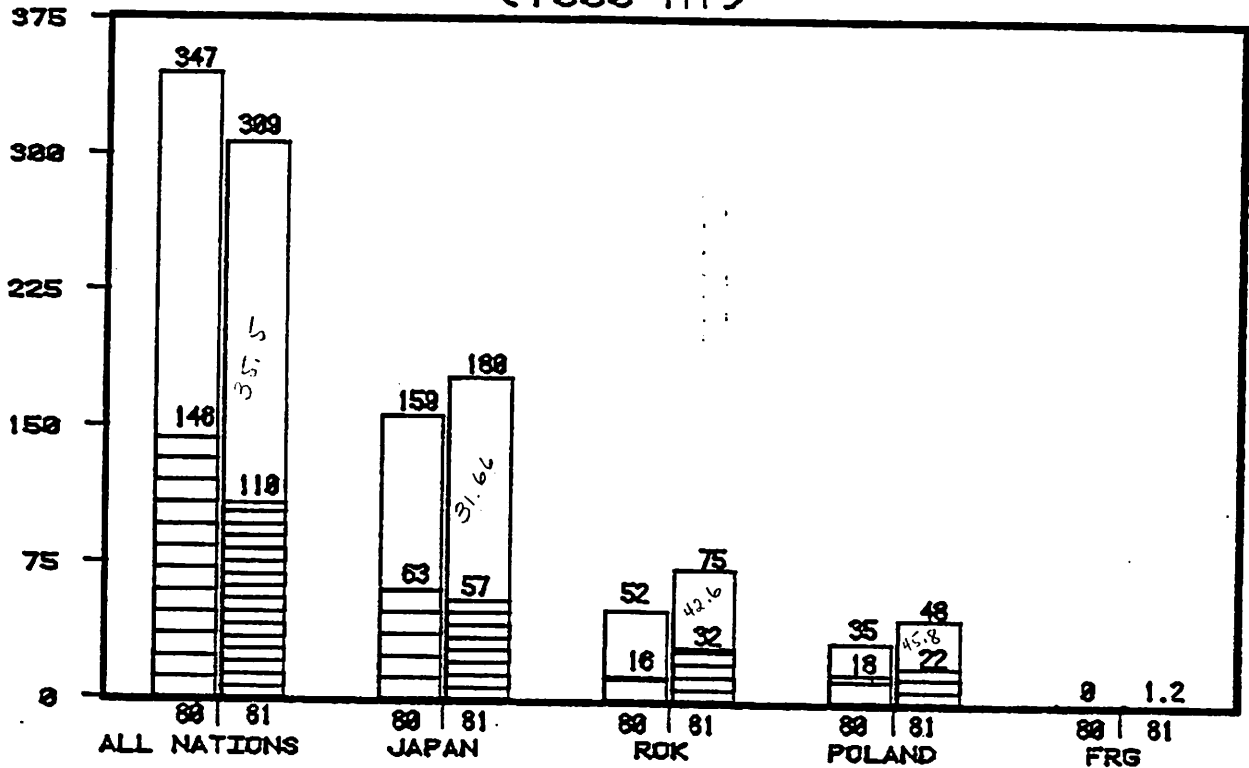

1980
1981

NMFS ENFORCEMENT - JUNEAU

NUMBER OF FOREIGN VESSELS OFF ALASKA
1980 AND 1981

1980
1981

NMFS ENFORCEMENT - JUNEAU

GULF OF ALASKA

1980 TALFF (FINAL) and CATCH (8-30)
 1981 TALFF (8-22) and CATCH (8-29)
 (1000 MT)