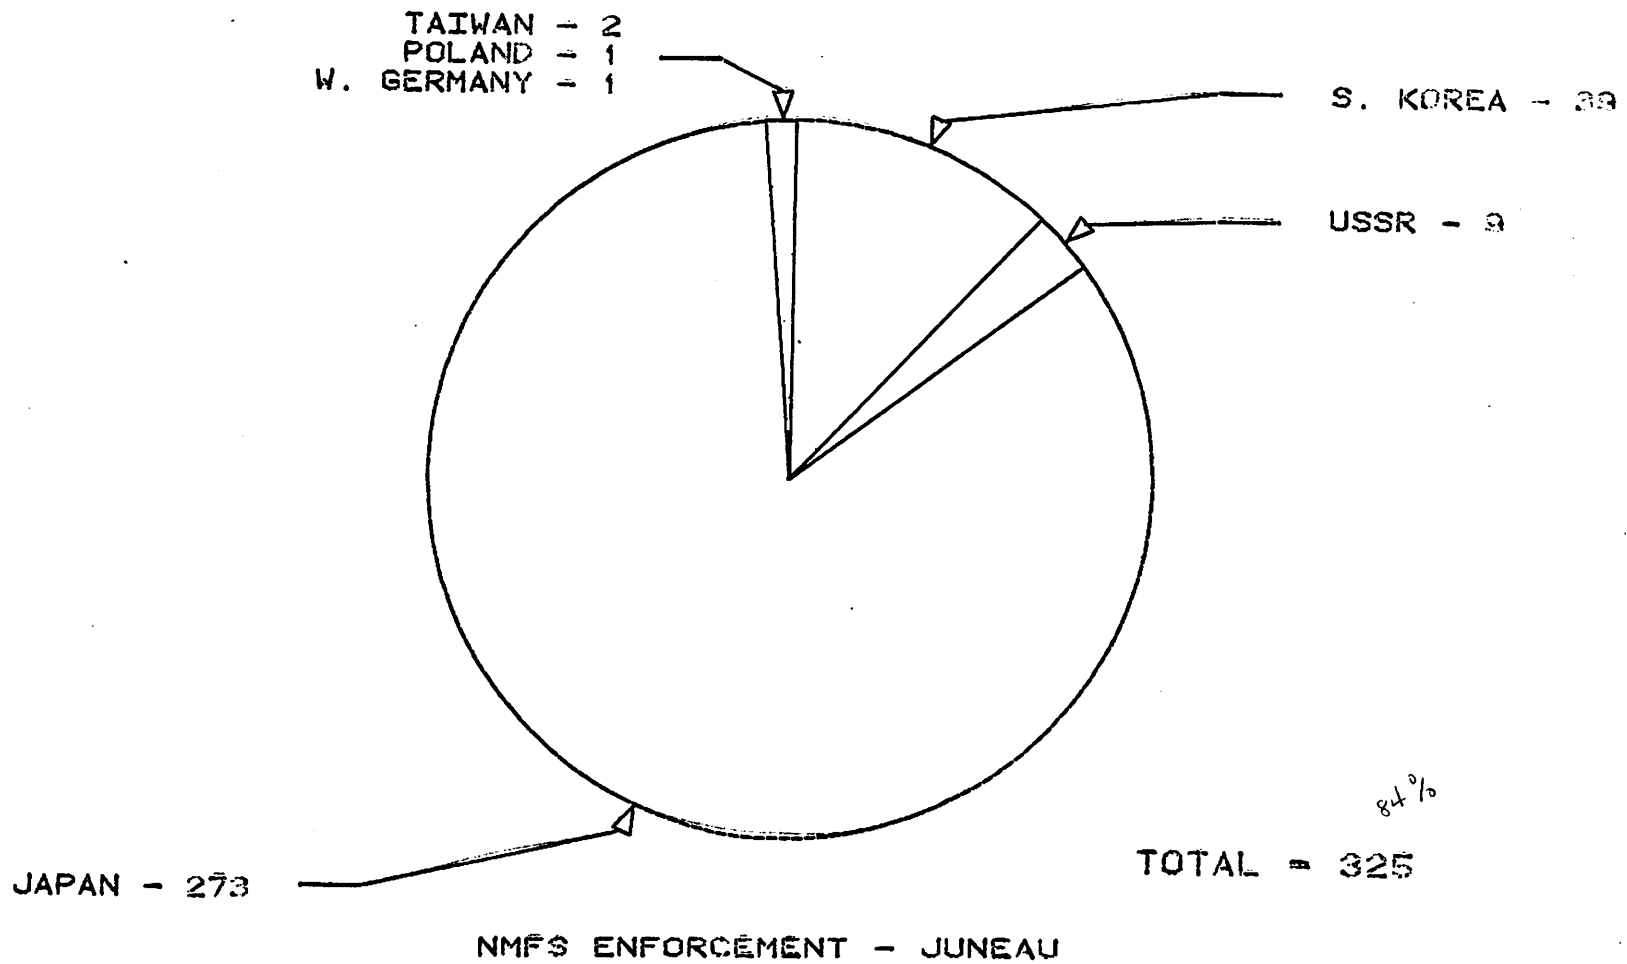

NUMBER OF FOREIGN VESSELS OFF ALASKA
JULY 1981

NMFS ENFORCEMENT - JUNEAU

NUMBER OF FOREIGN VESSELS OFF ALASKA
AUGUST 1981

NUMBER OF FOREIGN VESSELS OFF ALASKA
SEPTEMBER 18, 1981

NMFS ENFORCEMENT - JUNEAU

NMFS ENFORCEMENT - JUNEAU

TAIWAN
CI VESSELS
POLLOCK

TAIWAN, POLAND,
WEST GERMANY, AND NORWAY
SEPTEMBER 18, 1981

NMFS ENFORCEMENT - JUNEAU

NUMBER OF FOREIGN VESSEL DAYS OFF ALASKA
1980 AND 1981

*vessel
days*

*est
grile
data
not particularly
reflect on
data*

1980
1981

NMFS ENFORCEMENT - JUNEAU

NUMBER OF FOREIGN VESSELS OFF ALASKA
1980 AND 1981

1980
1981

NMFS ENFORCEMENT - JUNEAU

GULF OF ALASKA

1980 TALFF (FINAL) and CATCH (8-30)
 1981 TALFF (8-22) and CATCH (8-29)
 (1000 MT)

SPECIES COMPOSITION

1980

1981

BERING SEA AND ALEUTIANS

1980 TALFF (FINAL) and CATCH (8-30)
 1981 TALFF (8-22) and CATCH (8-29)
 IN 1000 MT

SPECIES COMPOSITION

Handwritten note:
 1980-81
 Japan
 Korea