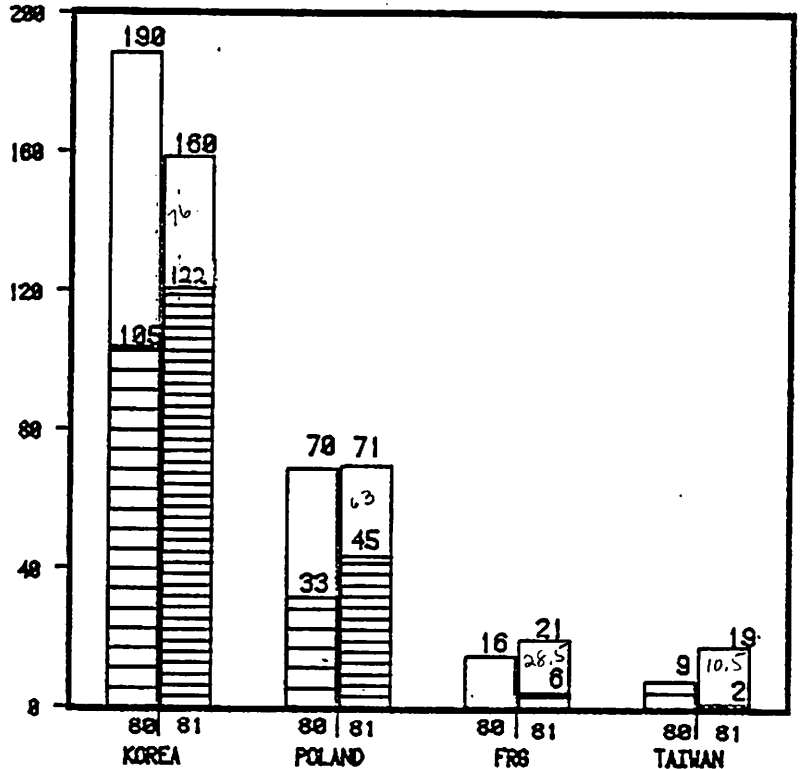

1980
1981

NMFS ENFORCEMENT - JUNEAU

NUMBER OF FOREIGN VESSELS OFF ALASKA
1980 AND 1981

1980
1981

NMFS ENFORCEMENT - JUNEAU

GULF OF ALASKA

1980 TALFF (FINAL) and CATCH (8-30)
 1981 TALFF (8-22) and CATCH (8-29)
 (1000 MT)

SPECIES COMPOSITION

1980

1981

BERING SEA AND ALEUTIANS

1980 TALFF (FINAL) and CATCH (8-30)
 1981 TALFF (8-22) and CATCH (8-29)
 IN 1000 MT

SPECIES COMPOSITION

Handwritten note:
 1980-81
 Japan
 Korea