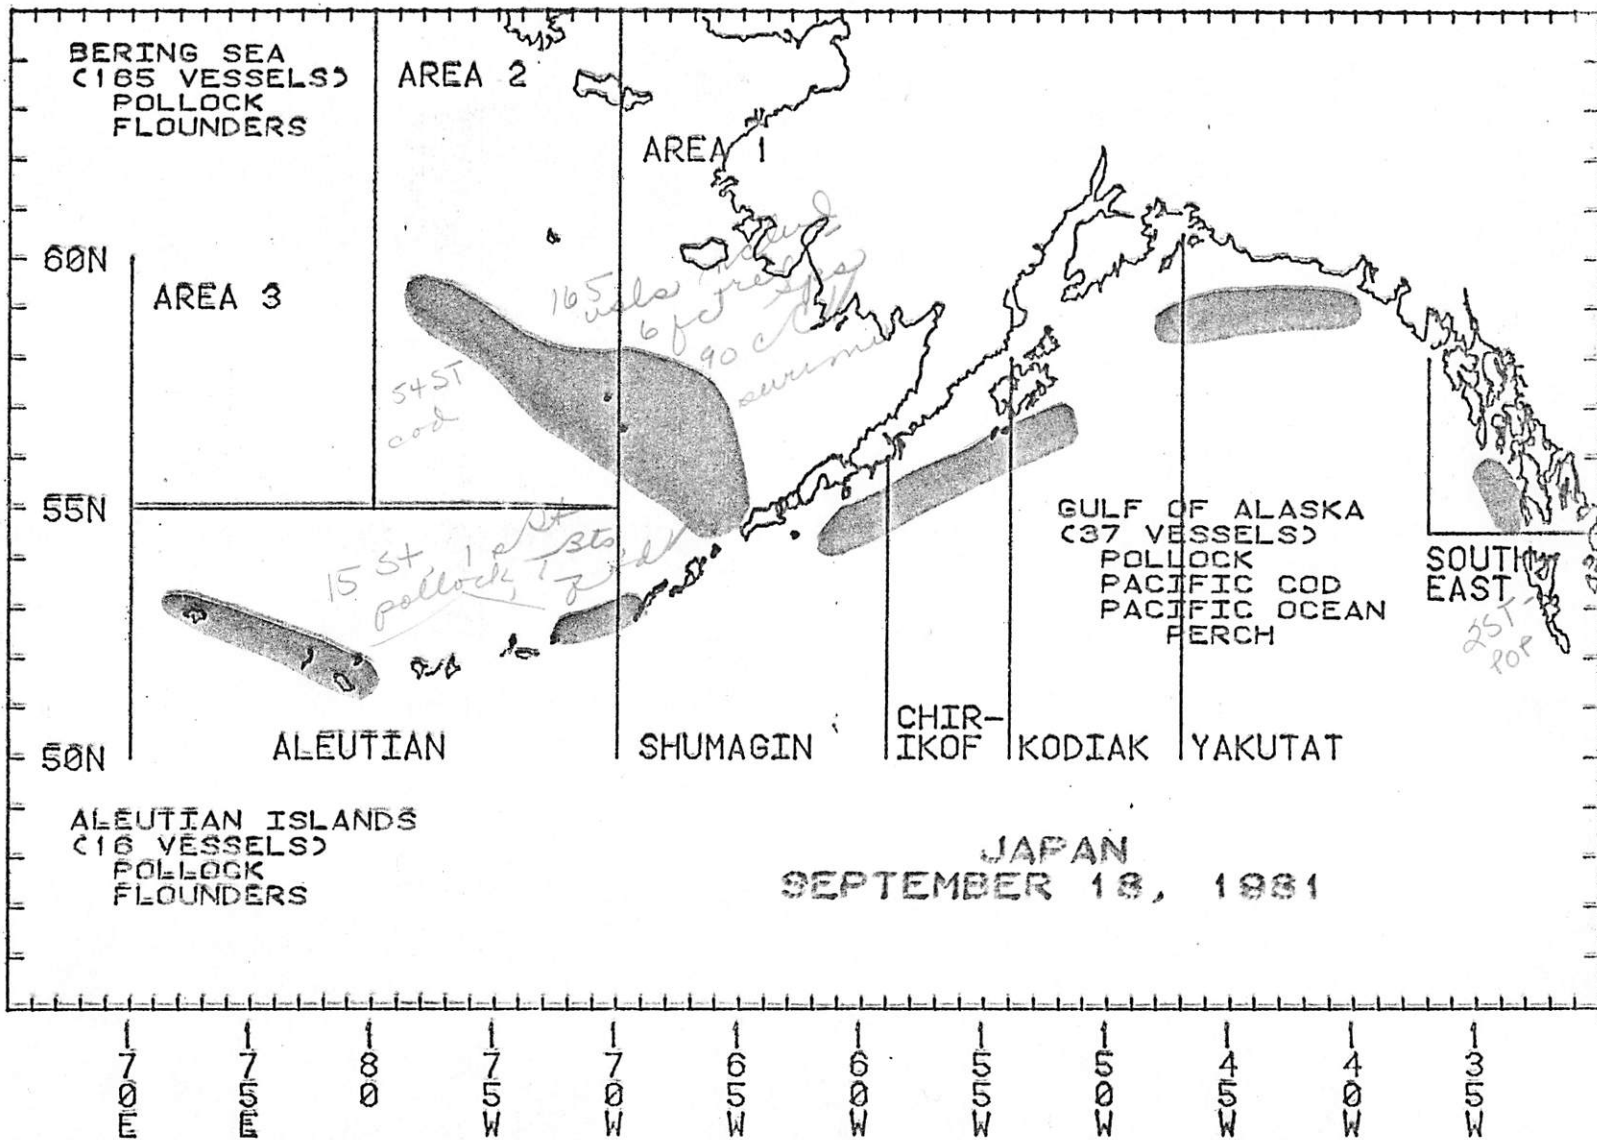

NUMBER OF FOREIGN VESSELS OFF ALASKA
JULY 1981

NMFS ENFORCEMENT - JUNEAU

NUMBER OF FOREIGN VESSELS OFF ALASKA
AUGUST 1981

NUMBER OF FOREIGN VESSELS OFF ALASKA
SEPTEMBER 18, 1981

NMFS ENFORCEMENT - JUNEAU

NMFS ENFORCEMENT - JUNEAU

TAIWAN
CI VESSELS
POLLOCK

TAIWAN, POLAND,
WEST GERMANY, AND NORWAY
SEPTEMBER 18, 1981

NMFS ENFORCEMENT - JUNEAU

NUMBER OF FOREIGN VESSEL DAYS OFF ALASKA
1980 AND 1981

*vessel
days*

*est
grile
data
not particularly
reflect on
data*

SPECIES COMPOSITION

1980

1981

BERING SEA AND ALEUTIANS

1980 TALFF (FINAL) and CATCH (8-30)
 1981 TALFF (8-22) and CATCH (8-29)
 IN 1000 MT

SPECIES COMPOSITION

Handwritten note:
 1980-81
 Japan
 Korea