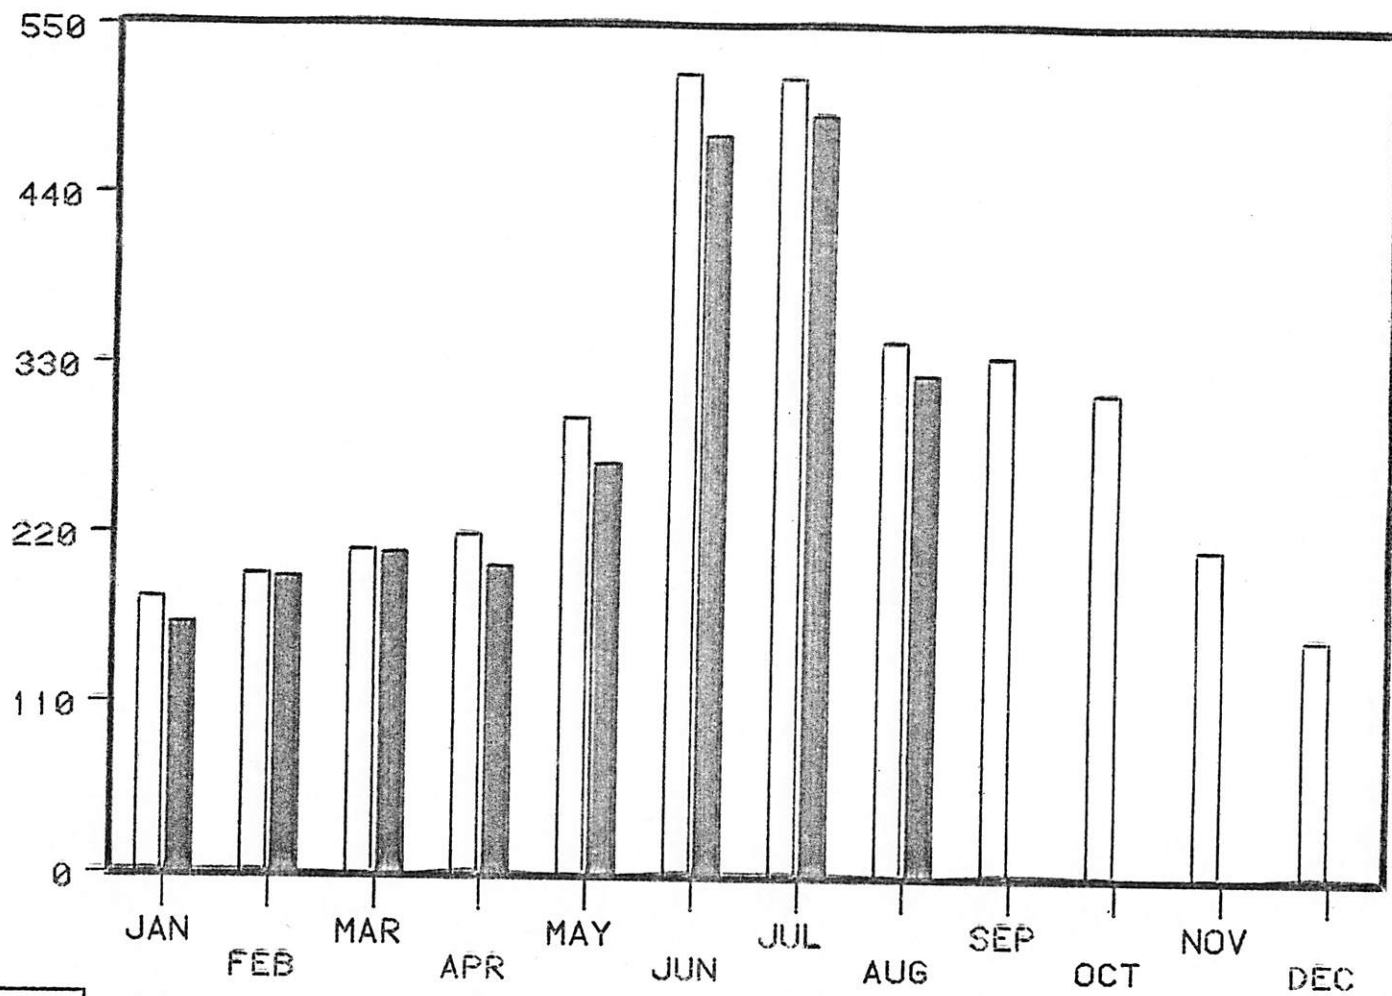

TAIWAN
CI VESSELS
POLLOCK

TAIWAN, POLAND,
WEST GERMANY, AND NORWAY
SEPTEMBER 18, 1981

NMFS ENFORCEMENT - JUNEAU

NUMBER OF FOREIGN VESSEL DAYS OFF ALASKA
1980 AND 1981

*vessel
days*

*est
grile
data
not particularly
reflect on
data*

1980
1981

NMFS ENFORCEMENT - JUNEAU

NUMBER OF FOREIGN VESSELS OFF ALASKA
1980 AND 1981

1980
1981

NMFS ENFORCEMENT - JUNEAU

GULF OF ALASKA

1980 TALFF (FINAL) and CATCH (8-30)
 1981 TALFF (8-22) and CATCH (8-29)
 (1000 MT)