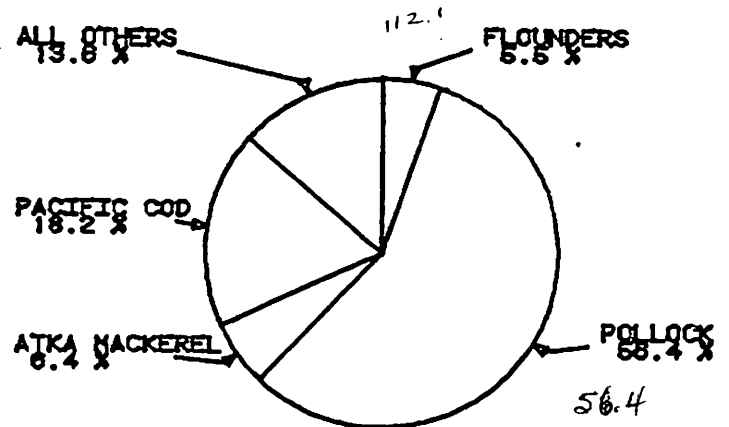

SPECIES COMPOSITION

1980

1981