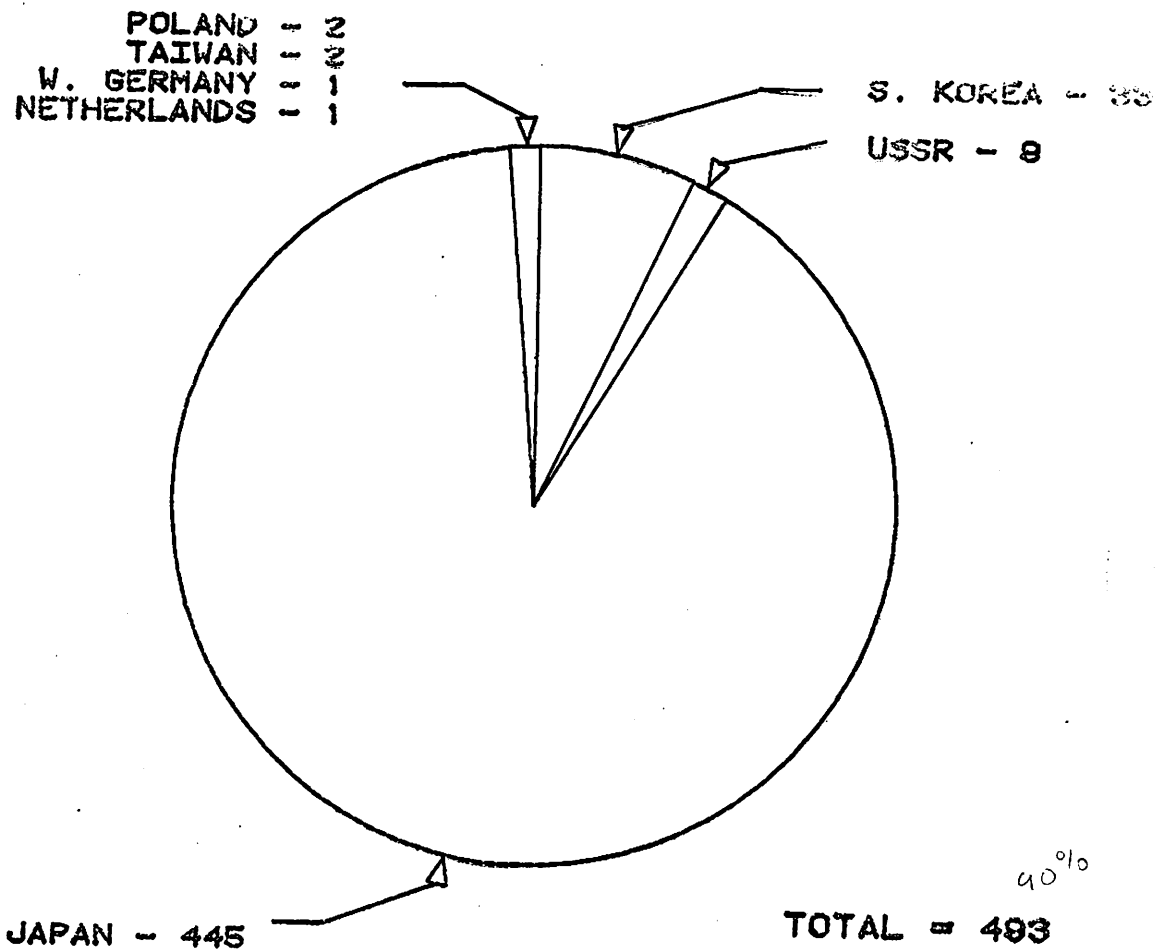

NUMBER OF FOREIGN VESSELS OFF ALASKA
JULY 1981

NMFS ENFORCEMENT - JUNEAU

NUMBER OF FOREIGN VESSELS OFF ALASKA
AUGUST 1981

NUMBER OF FOREIGN VESSELS OFF ALASKA
SEPTEMBER 18, 1981

NMFS ENFORCEMENT - JUNEAU

NMFS ENFORCEMENT - JUNEAU

TAIWAN
CI VESSELS
POLLOCK

TAIWAN, POLAND,
WEST GERMANY, AND NORWAY
SEPTEMBER 18, 1981

NMFS ENFORCEMENT - JUNEAU

NUMBER OF FOREIGN VESSEL DAYS OFF ALASKA
1980 AND 1981

*vessel
days*

*est
grile
data
not particularly
reflect on
data*

1980
1981

NMFS ENFORCEMENT - JUNEAU

NUMBER OF FOREIGN VESSELS OFF ALASKA
1980 AND 1981

1980
1981

NMFS ENFORCEMENT - JUNEAU

GULF OF ALASKA

1980 TALFF (FINAL) and CATCH (8-30)
 1981 TALFF (8-22) and CATCH (8-29)
 (1000 MT)

SPECIES COMPOSITION

1980

1981

BERING SEA AND ALEUTIANS

1980 TALFF (FINAL) and CATCH (8-30)
 1981 TALFF (8-22) and CATCH (8-29)
 IN 1000 MT

SPECIES COMPOSITION

Handwritten note:
 1980-81
 Japan
 Korea