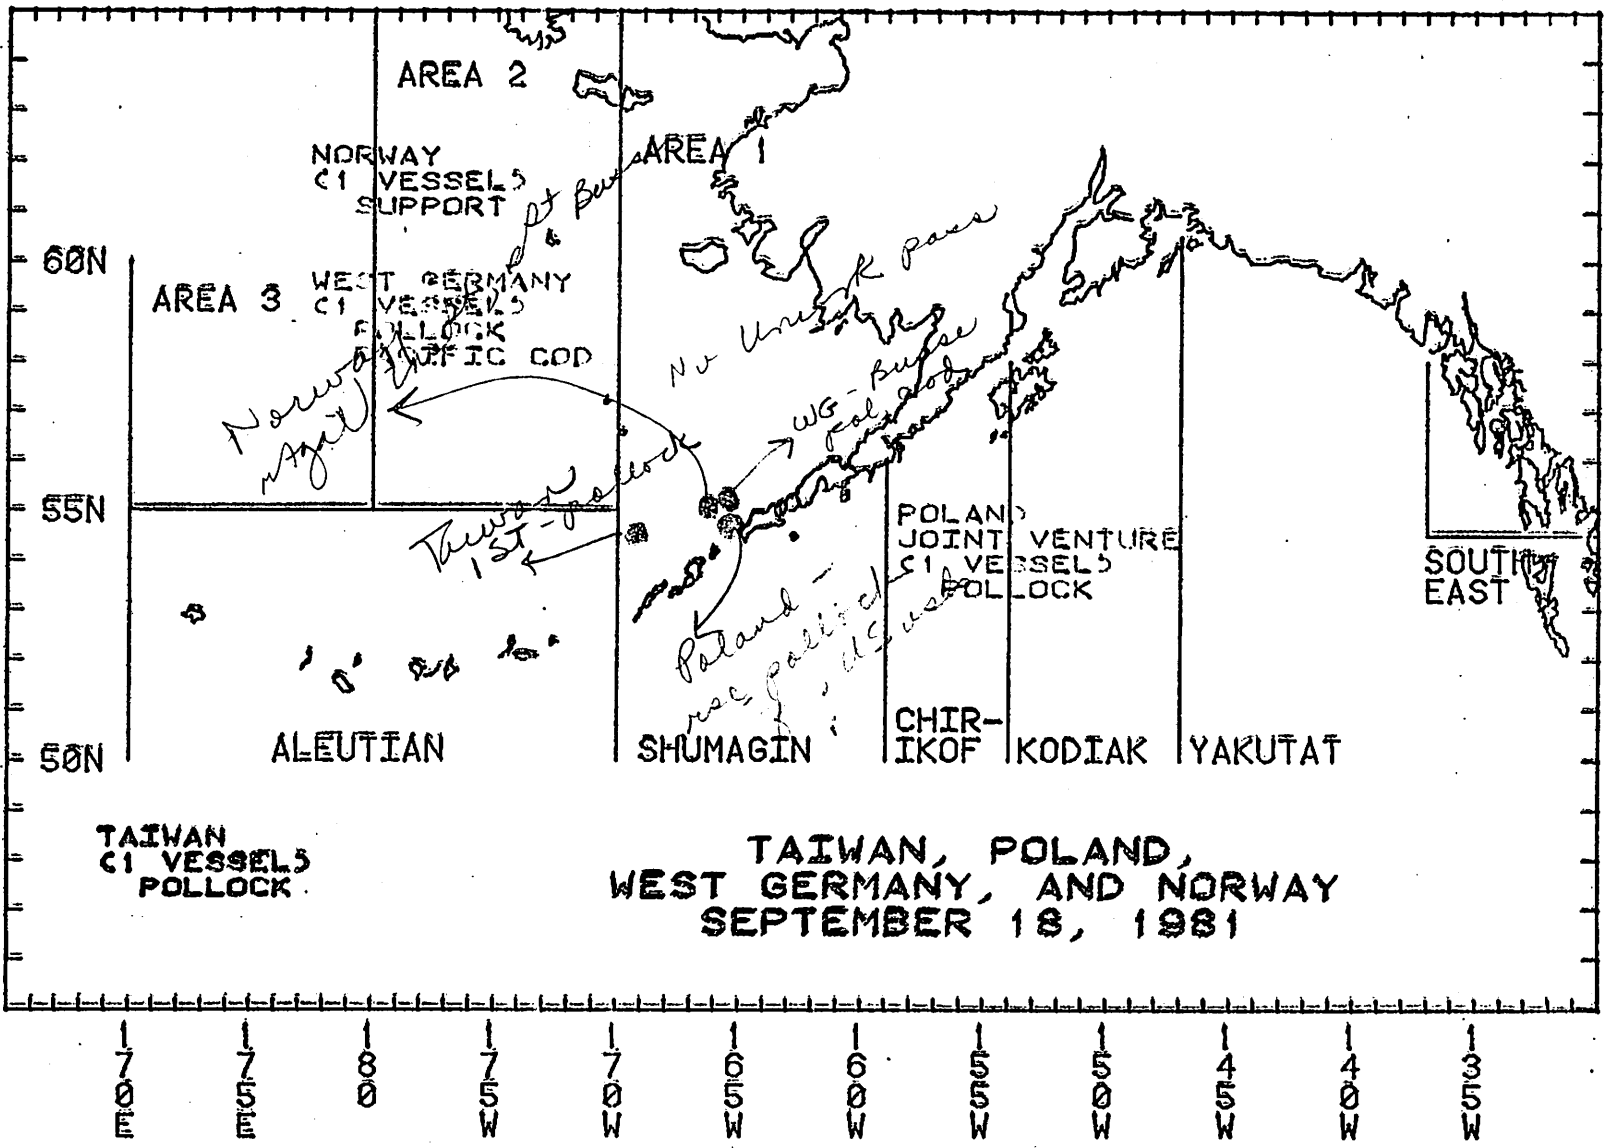

NUMBER OF FOREIGN VESSELS OFF ALASKA
JULY 1981

NMFS ENFORCEMENT - JUNEAU

NUMBER OF FOREIGN VESSELS OFF ALASKA
AUGUST 1981

NUMBER OF FOREIGN VESSELS OFF ALASKA
SEPTEMBER 18, 1981

NMFS ENFORCEMENT - JUNEAU

NMFS ENFORCEMENT - JUNEAU

TAIWAN
CI VESSELS
POLLOCK

TAIWAN, POLAND,
WEST GERMANY, AND NORWAY
SEPTEMBER 18, 1981

NMFS ENFORCEMENT - JUNEAU

NUMBER OF FOREIGN VESSEL DAYS OFF ALASKA
1980 AND 1981

*vessel
days*

*est
grile
data
not particularly
reflect on
data*

1980
1981

NMFS ENFORCEMENT - JUNEAU

NUMBER OF FOREIGN VESSELS OFF ALASKA
1980 AND 1981

1980
1981

NMFS ENFORCEMENT - JUNEAU

GULF OF ALASKA

1980 TALFF (FINAL) and CATCH (8-30)
 1981 TALFF (8-22) and CATCH (8-29)
 (1000 MT)

SPECIES COMPOSITION

1980

1981

BERING SEA AND ALEUTIANS

1980 TALFF (FINAL) and CATCH (8-30)
 1981 TALFF (8-22) and CATCH (8-29)
 IN 1000 MT

SPECIES COMPOSITION

Handwritten note:
 1980-81
 Japan
 Korea