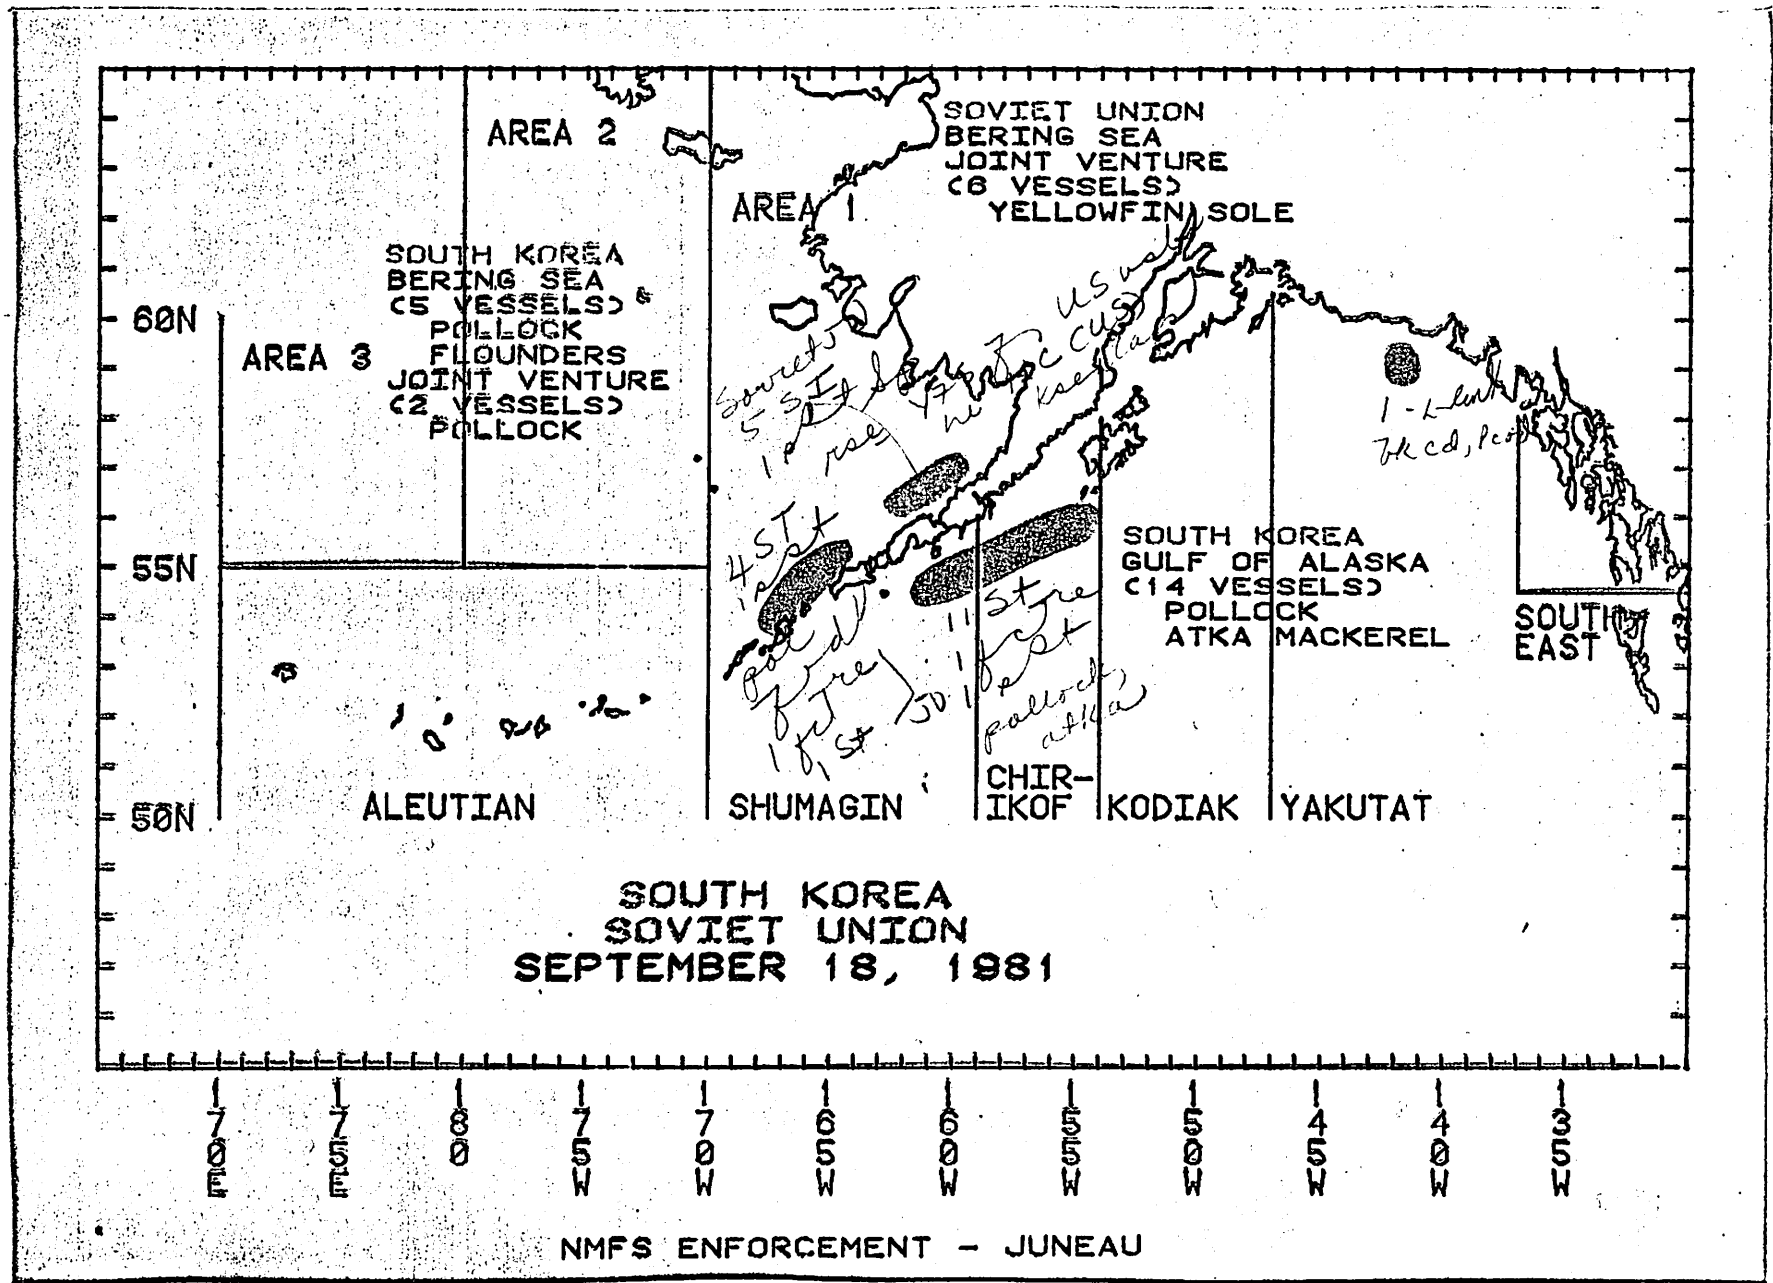

NUMBER OF FOREIGN VESSELS OFF ALASKA
JULY 1981

NMFS ENFORCEMENT - JUNEAU

NUMBER OF FOREIGN VESSELS OFF ALASKA
AUGUST 1981

NUMBER OF FOREIGN VESSELS OFF ALASKA
SEPTEMBER 18, 1981

NMFS ENFORCEMENT - JUNEAU

NMFS ENFORCEMENT - JUNEAU

TAIWAN
CI VESSELS
POLLOCK

TAIWAN, POLAND,
WEST GERMANY, AND NORWAY
SEPTEMBER 18, 1981

NMFS ENFORCEMENT - JUNEAU

NUMBER OF FOREIGN VESSEL DAYS OFF ALASKA
1980 AND 1981

*vessel
days*

*est
grile
data
not particularly
reflect on
data*

1980
1981

NMFS ENFORCEMENT - JUNEAU

NUMBER OF FOREIGN VESSELS OFF ALASKA
1980 AND 1981

1980
1981

NMFS ENFORCEMENT - JUNEAU

GULF OF ALASKA

1980 TALFF (FINAL) and CATCH (8-30)
 1981 TALFF (8-22) and CATCH (8-29)
 (1000 MT)

SPECIES COMPOSITION

1980

1981

BERING SEA AND ALEUTIANS

1980 TALFF (FINAL) and CATCH (8-30)
 1981 TALFF (8-22) and CATCH (8-29)
 IN 1000 MT

SPECIES COMPOSITION

Handwritten note:
 1980-81
 Japan
 Korea