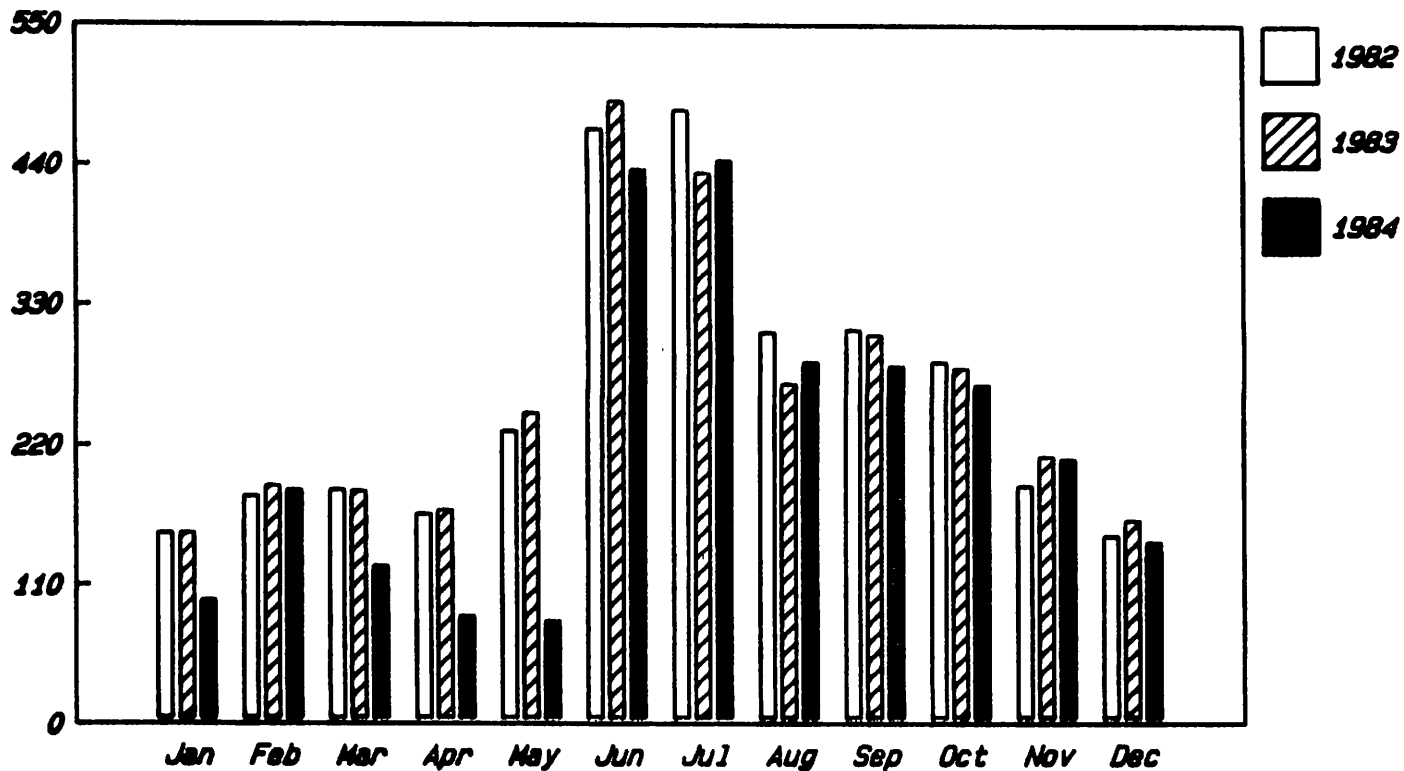

NUMBER OF FOREIGN VESSELS OFF ALASKA 1982 TO 1984

Number of Vessels

NMFS Enforcement - Alaska Region