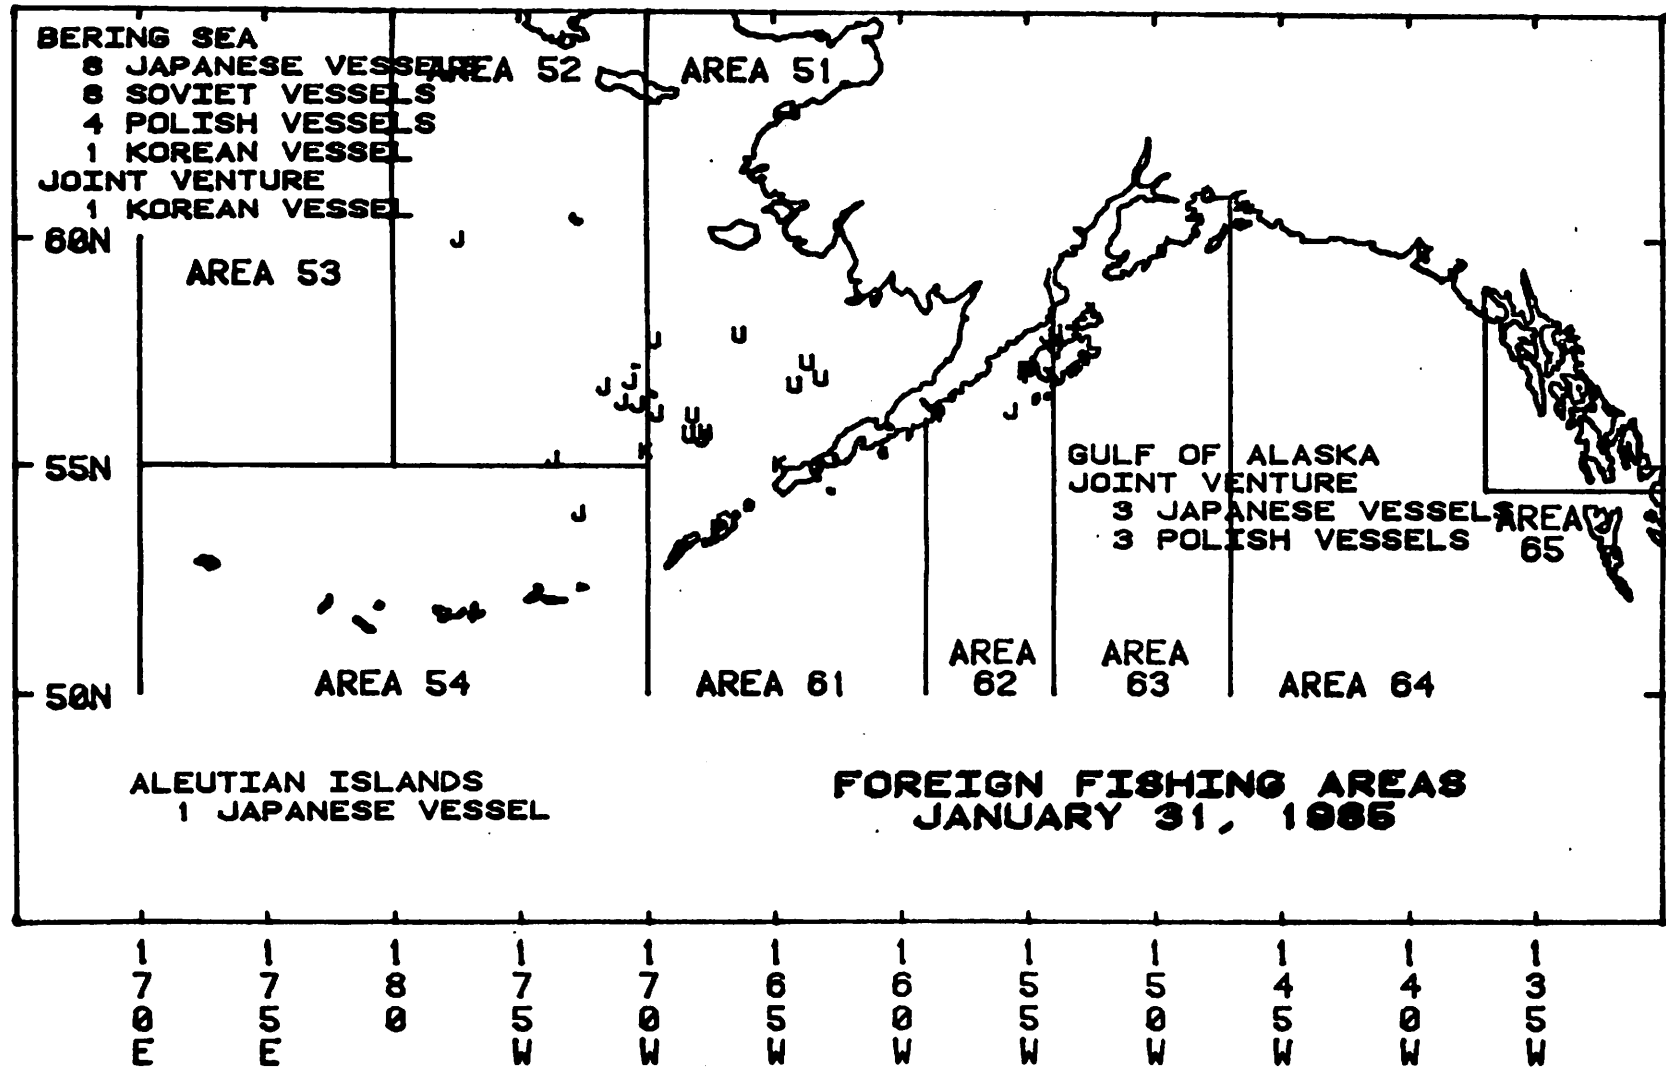

## NUMBER OF FOREIGN VESSEL DAYS OFF ALASKA 1982 TO 1984

Number of Days

NMFS Enforcement - Alaska Region

# NUMBER OF FOREIGN VESSELS OFF ALASKA 1982 TO 1984

Number of Vessels

NMFS Enforcement - Alaska Region

### NUMBER OF FOREIGN VESSELS OFF ALASKA

NMFS Enforcement - Alaska Region

NMFS ENFORCEMENT - ALASKA REGION

BERING SEA/ALEUTIANS APPORTIONMENTS

1983  
 OY=1623591

1984  
 TAC=2000000

GULF OF ALASKA APPORTIONMENTS

1983  
 OY=488135

1984  
 OY=601815

1983 BSA ALLOCATIONS  
 ALLOCATED=1321668  
 UNALLOCATED=72871

1984 BSA ALLOCATIONS  
 ALLOCATED=1404417  
 UNALLOCATED=53268

GULF OF ALASKA ALLOCATIONS

1983 ALLOCATIONS=202435  
 UNALLOCATED=130694