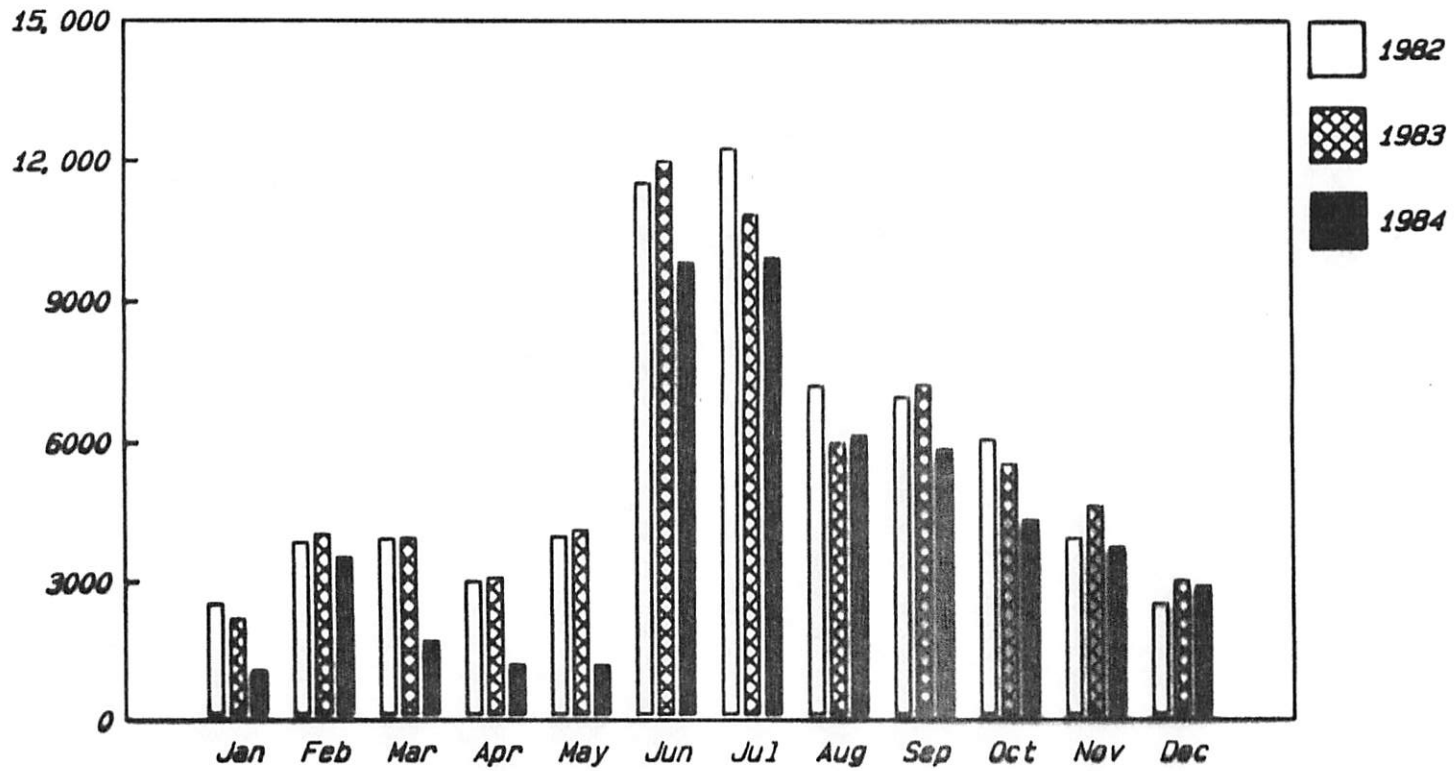

## NUMBER OF FOREIGN VESSEL DAYS OFF ALASKA 1982 TO 1984

Number of Days

NMFS Enforcement - Alaska Region

1984 SPECIES COMPOSITION  
 TOTAL CATCH=1187971

GULF OF ALASKA CATCHES BY NATION

1983 SPECIES COMPOSITION  
 TOTAL CATCH=147471

1984 SPECIES COMPOSITION  
 TOTAL CATCH=123727