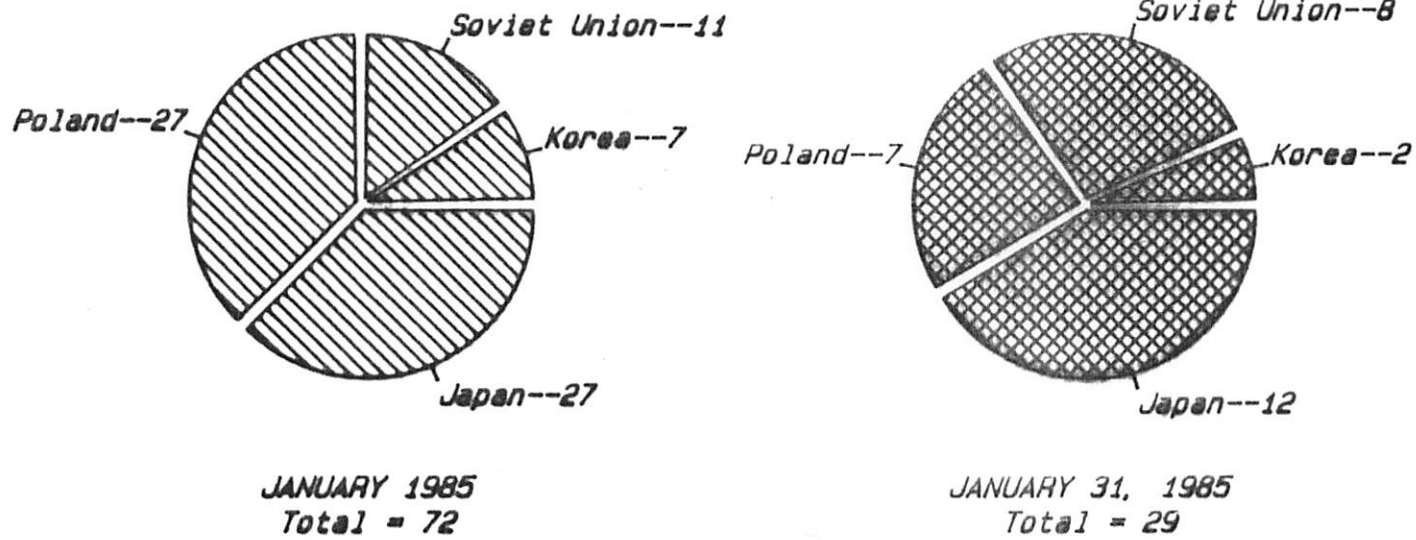

NUMBER OF FOREIGN VESSELS OFF ALASKA

NMFS Enforcement - Alaska Region