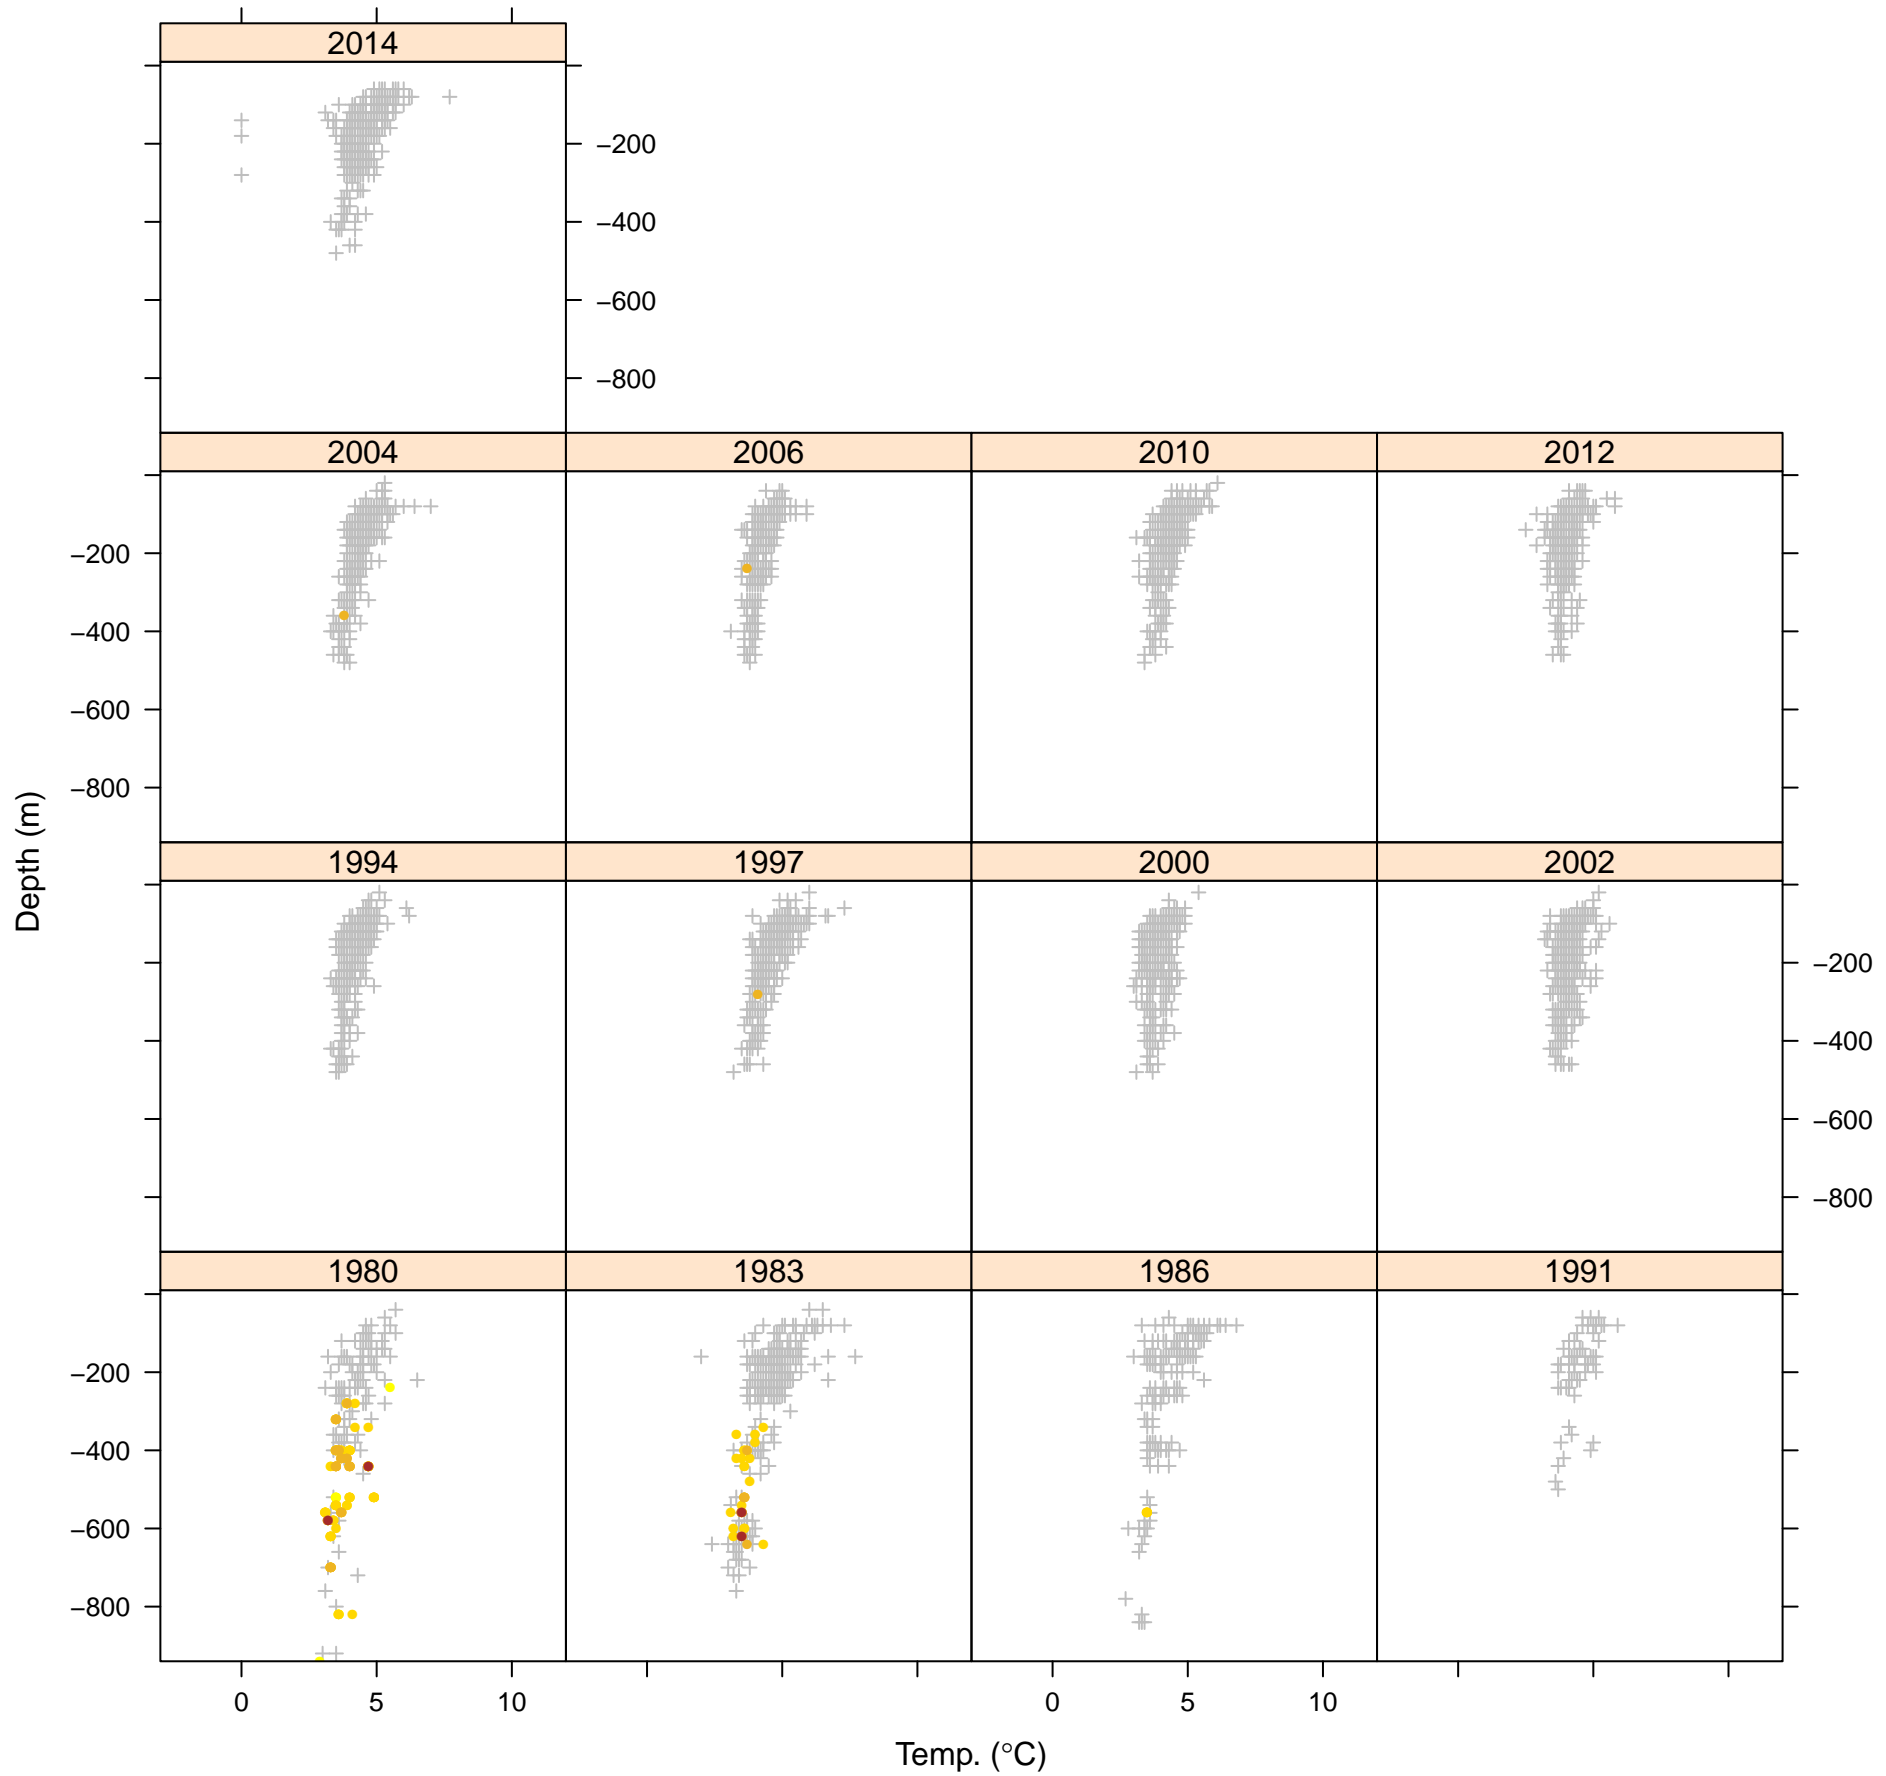

Greenland turbot between 0 and 100 mm

Greenland turbot between 100 and 200 mm

Greenland turbot between 200 and 300 mm

Greenland turbot between 300 and 500 mm

Greenland turbot between 500 and 700 mm

Greenland turbot between 700 and 1500 mm