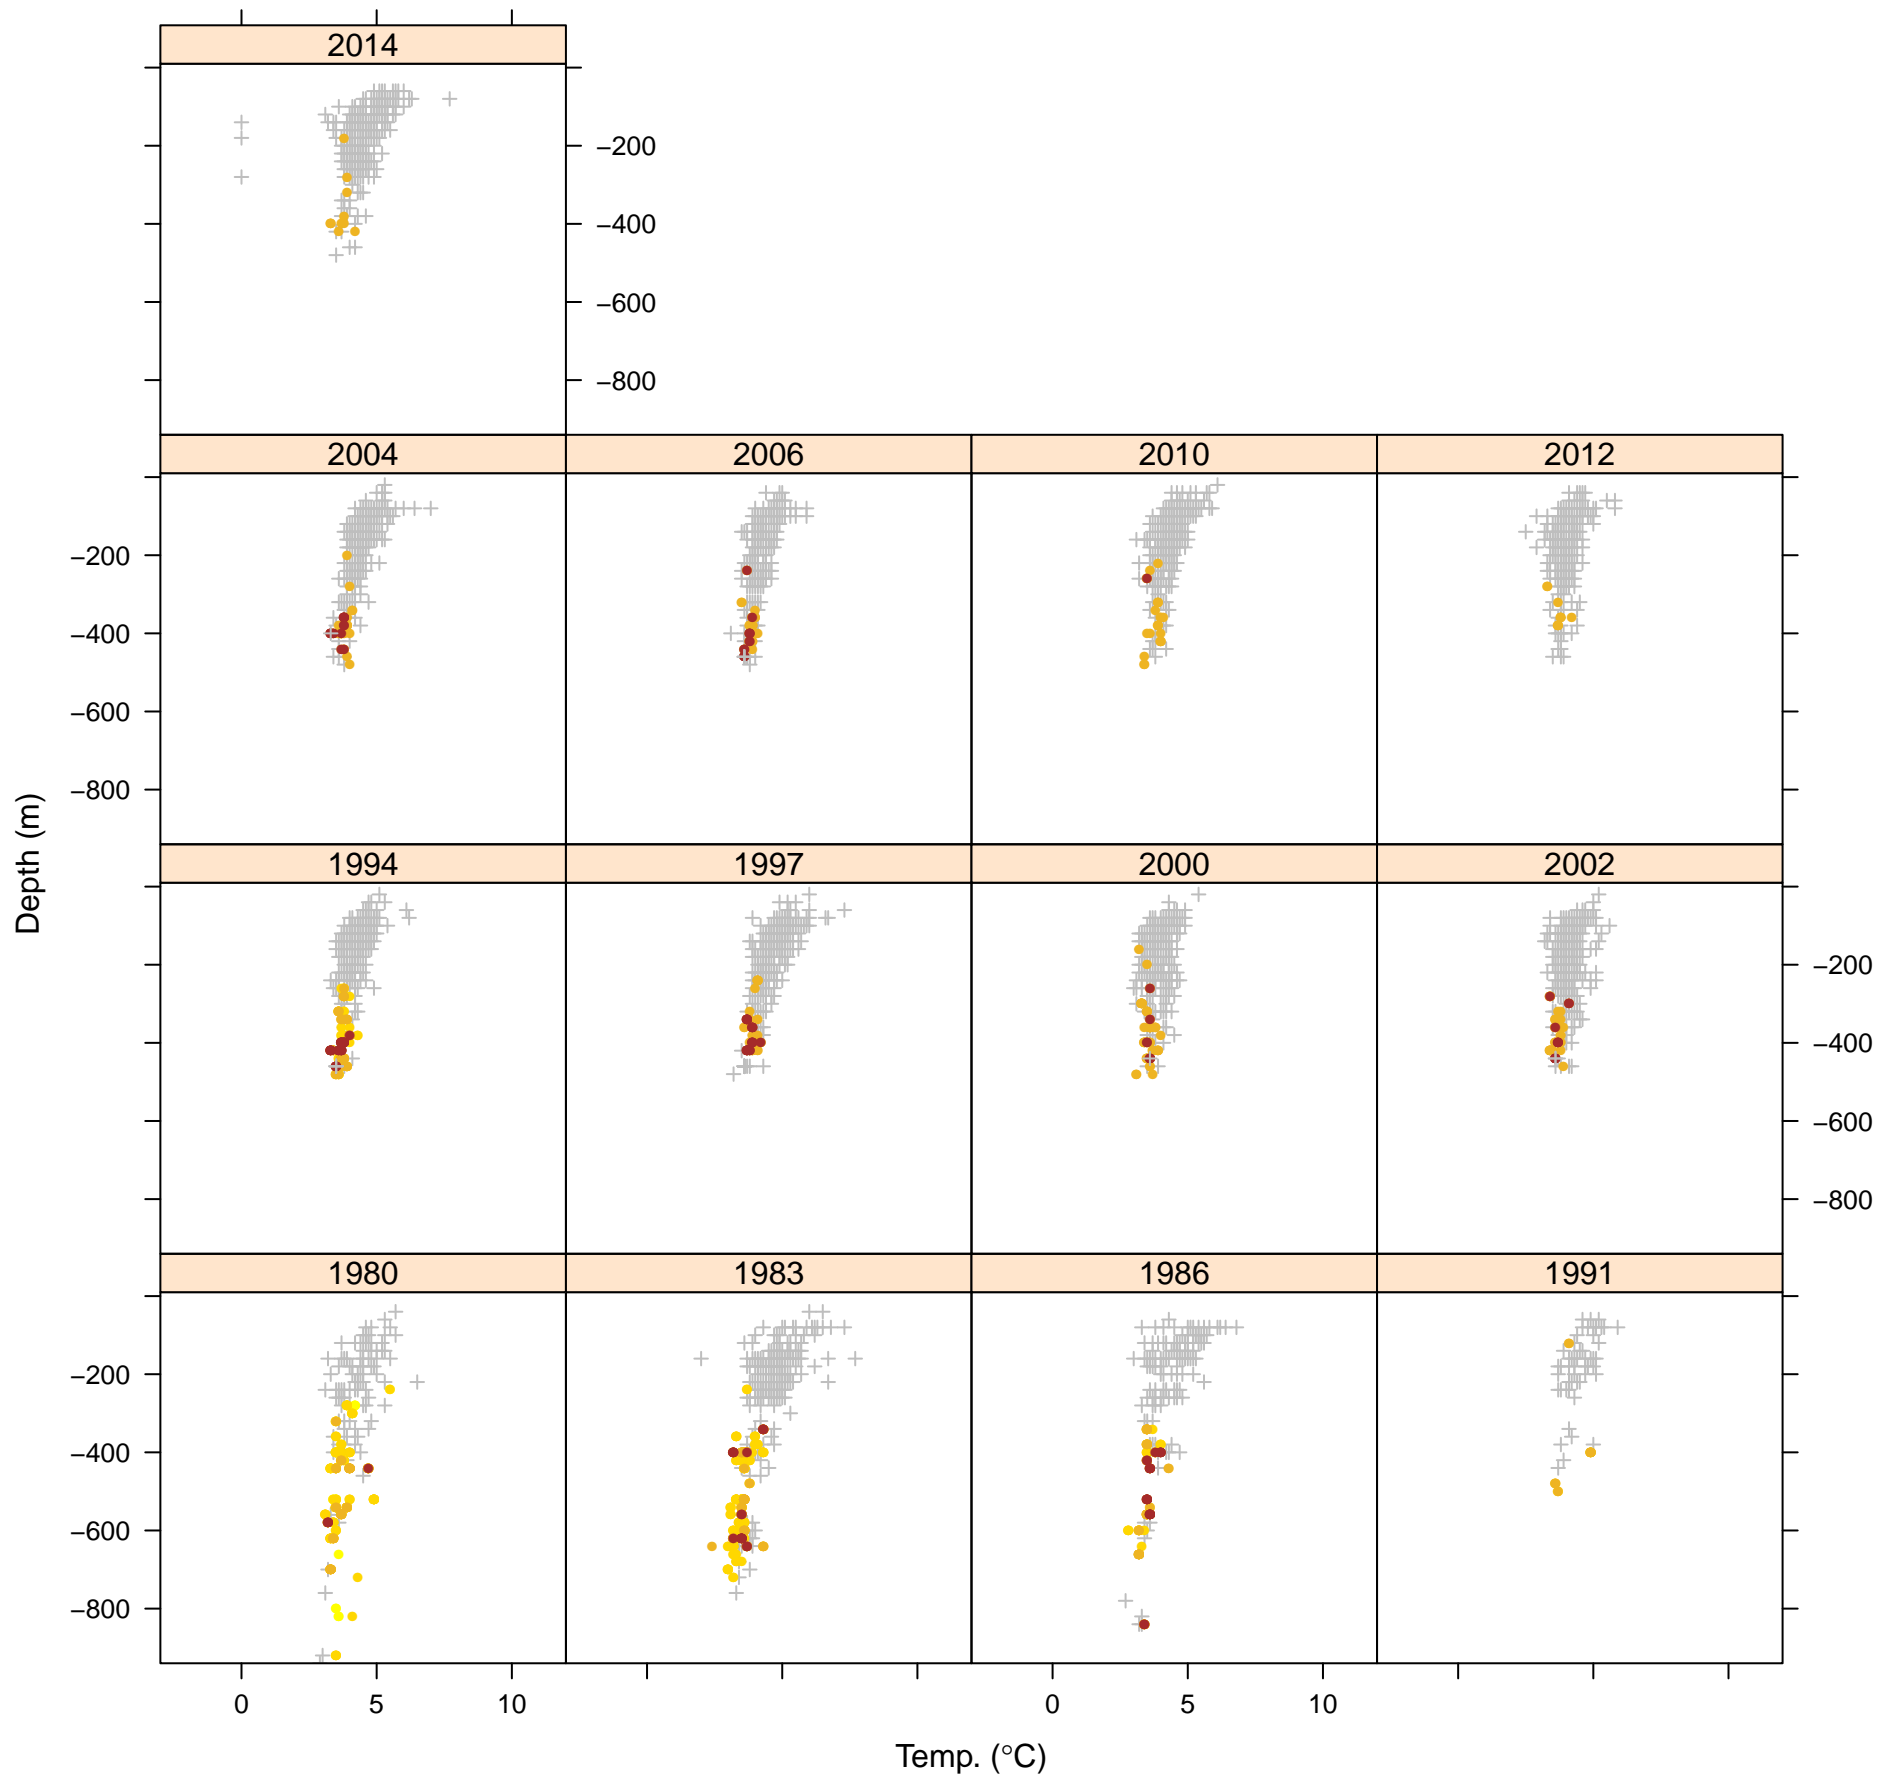

Greenland turbot between 0 and 100 mm

Greenland turbot between 100 and 200 mm

Greenland turbot between 200 and 300 mm

Greenland turbot between 300 and 500 mm

Greenland turbot between 500 and 700 mm

Greenland turbot between 700 and 1500 mm