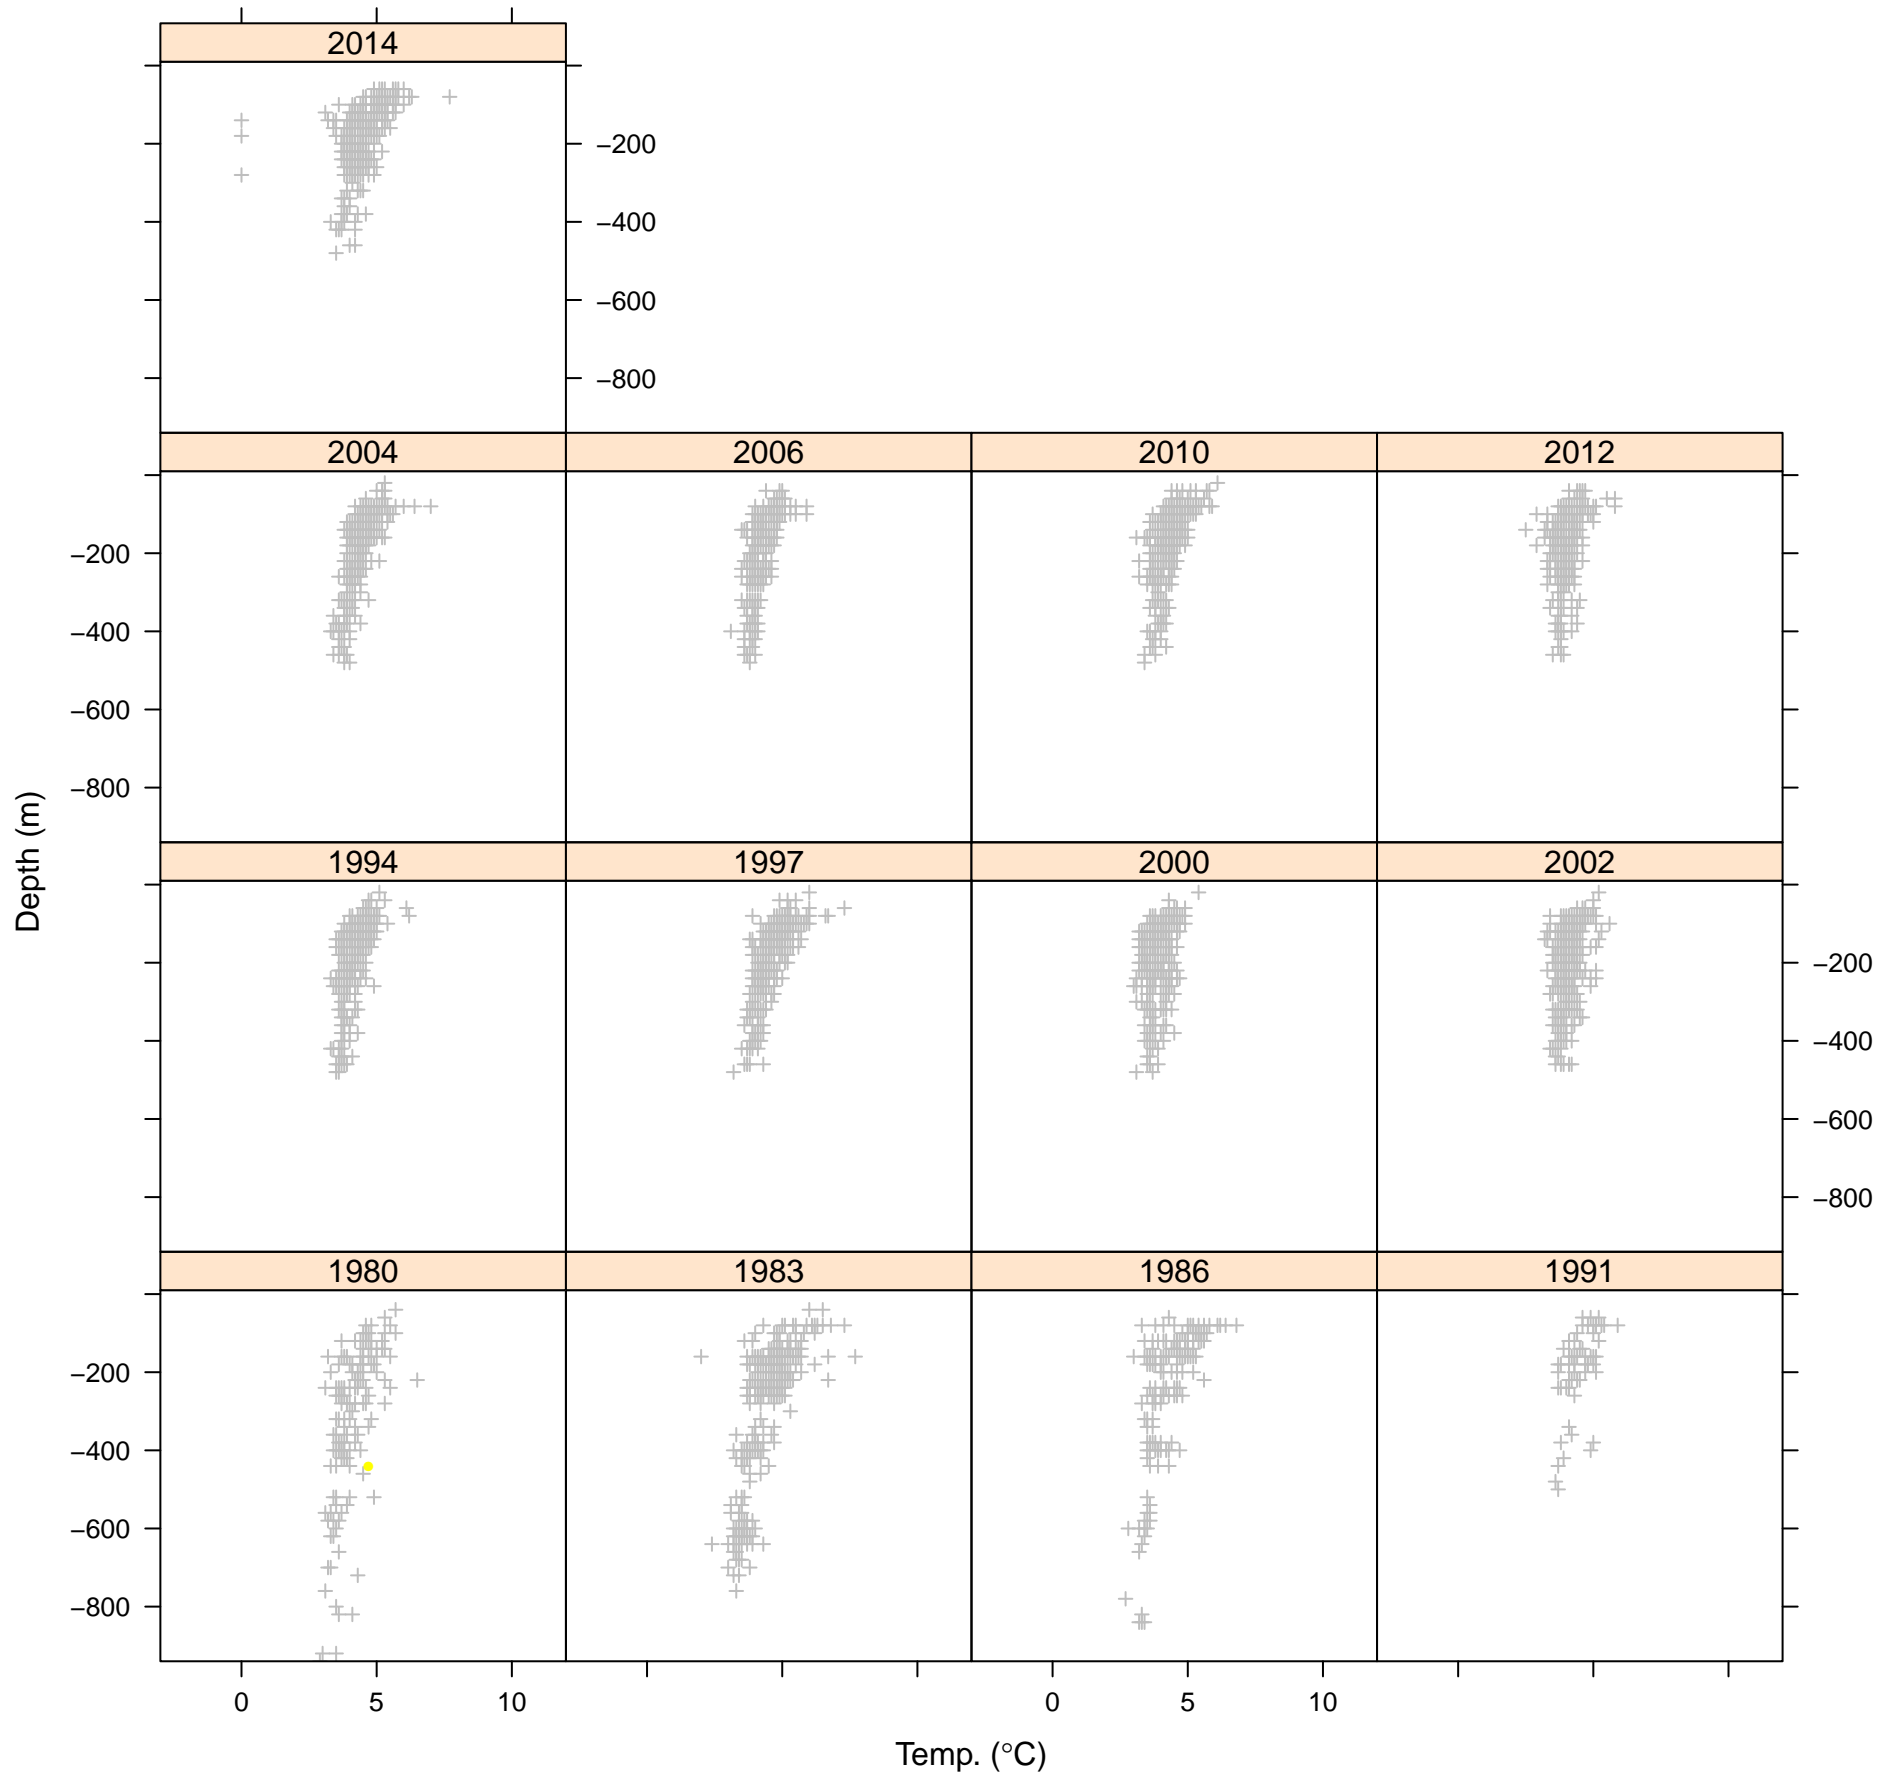

Greenland turbot between 0 and 100 mm

Greenland turbot between 100 and 200 mm

Greenland turbot between 200 and 300 mm

Greenland turbot between 300 and 500 mm

Greenland turbot between 500 and 700 mm

Greenland turbot between 700 and 1500 mm