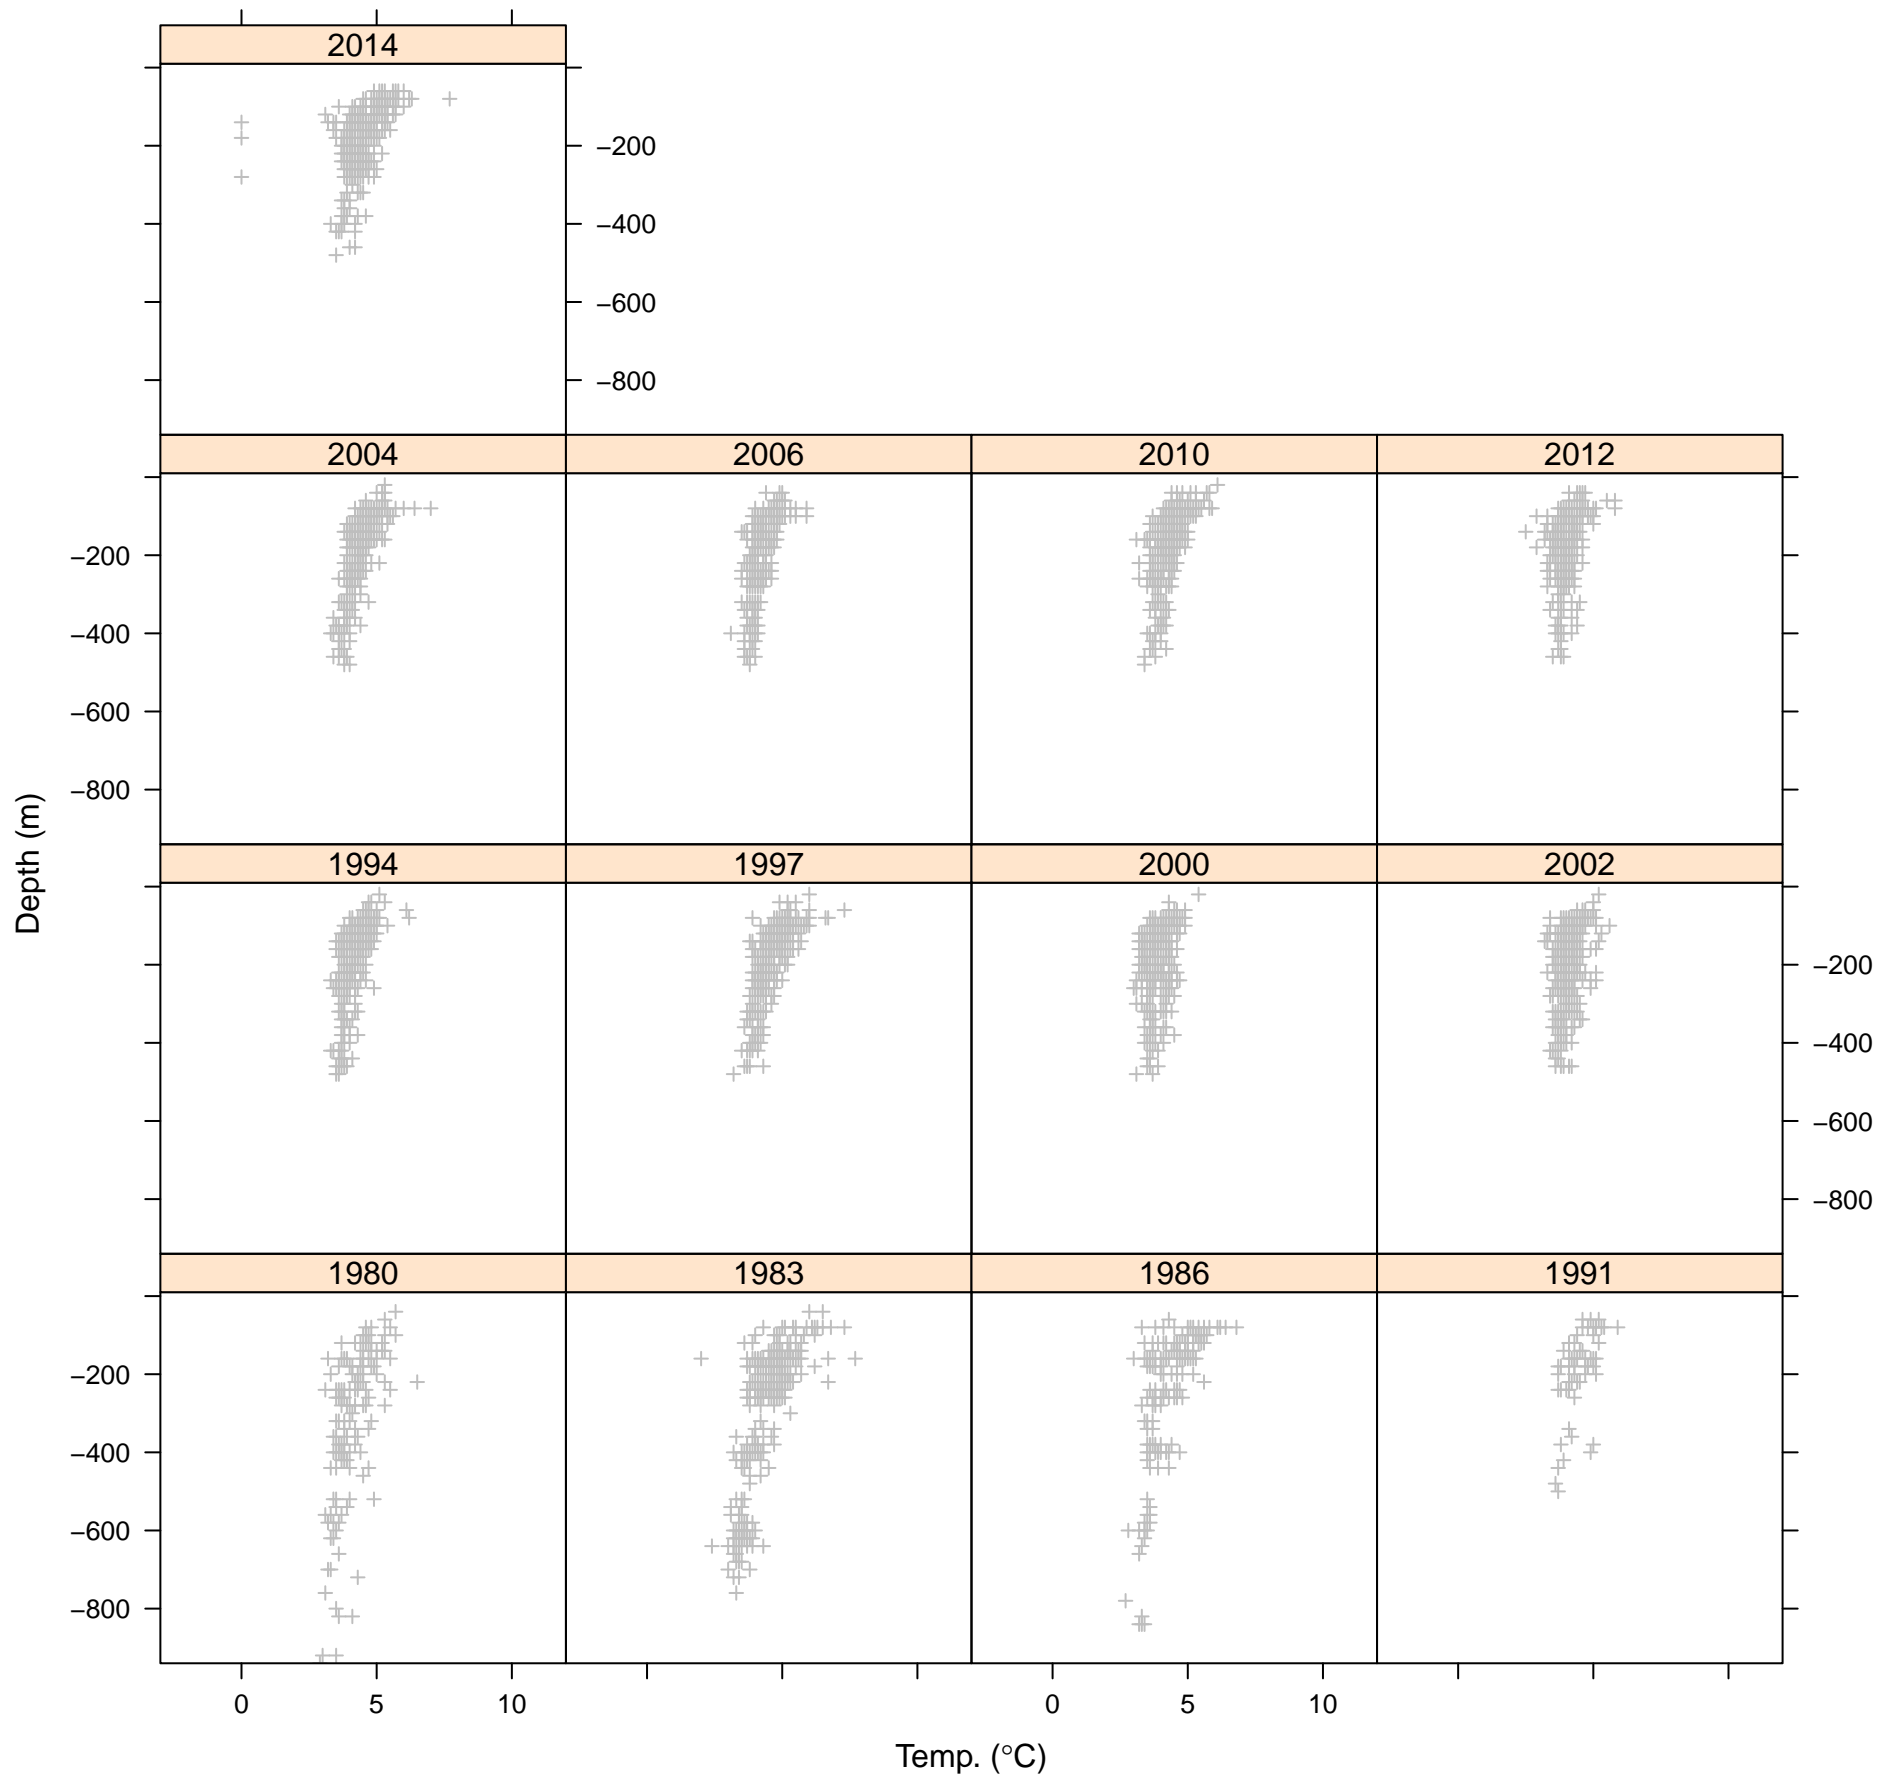

Greenland turbot between 0 and 100 mm

Greenland turbot between 100 and 200 mm

Greenland turbot between 200 and 300 mm

Greenland turbot between 300 and 500 mm

Greenland turbot between 500 and 700 mm

Greenland turbot between 700 and 1500 mm