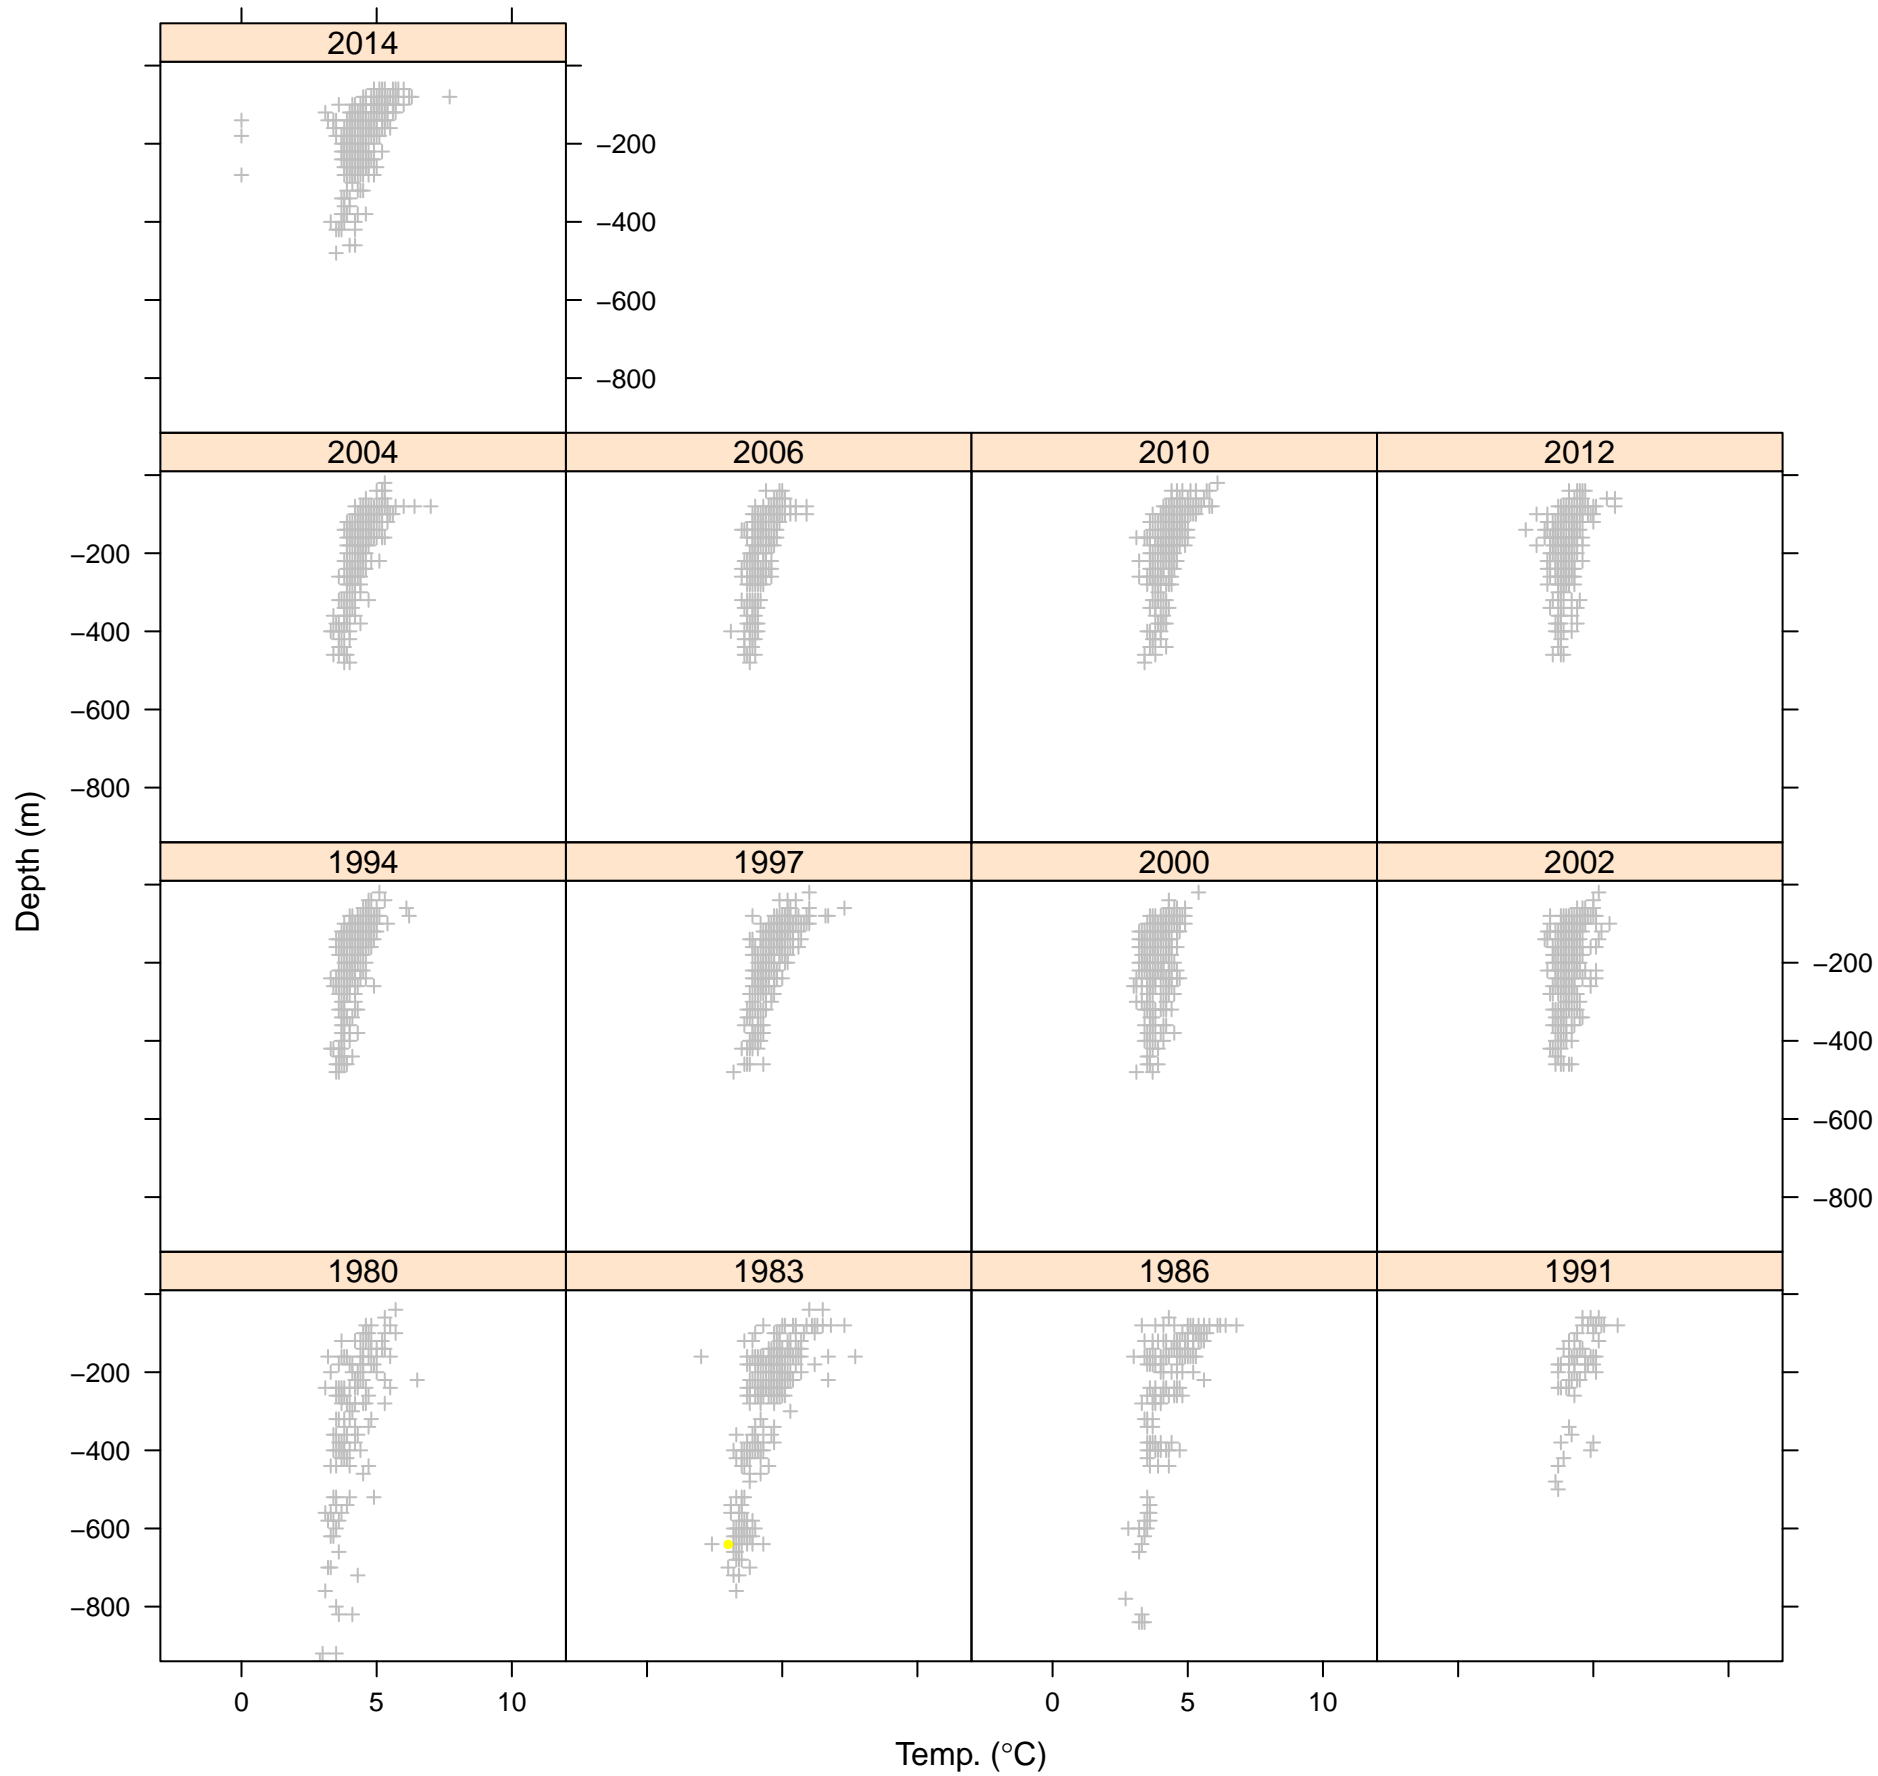

Greenland turbot between 0 and 100 mm

Greenland turbot between 100 and 200 mm

Greenland turbot between 200 and 300 mm

Greenland turbot between 300 and 500 mm

Greenland turbot between 500 and 700 mm

Greenland turbot between 700 and 1500 mm