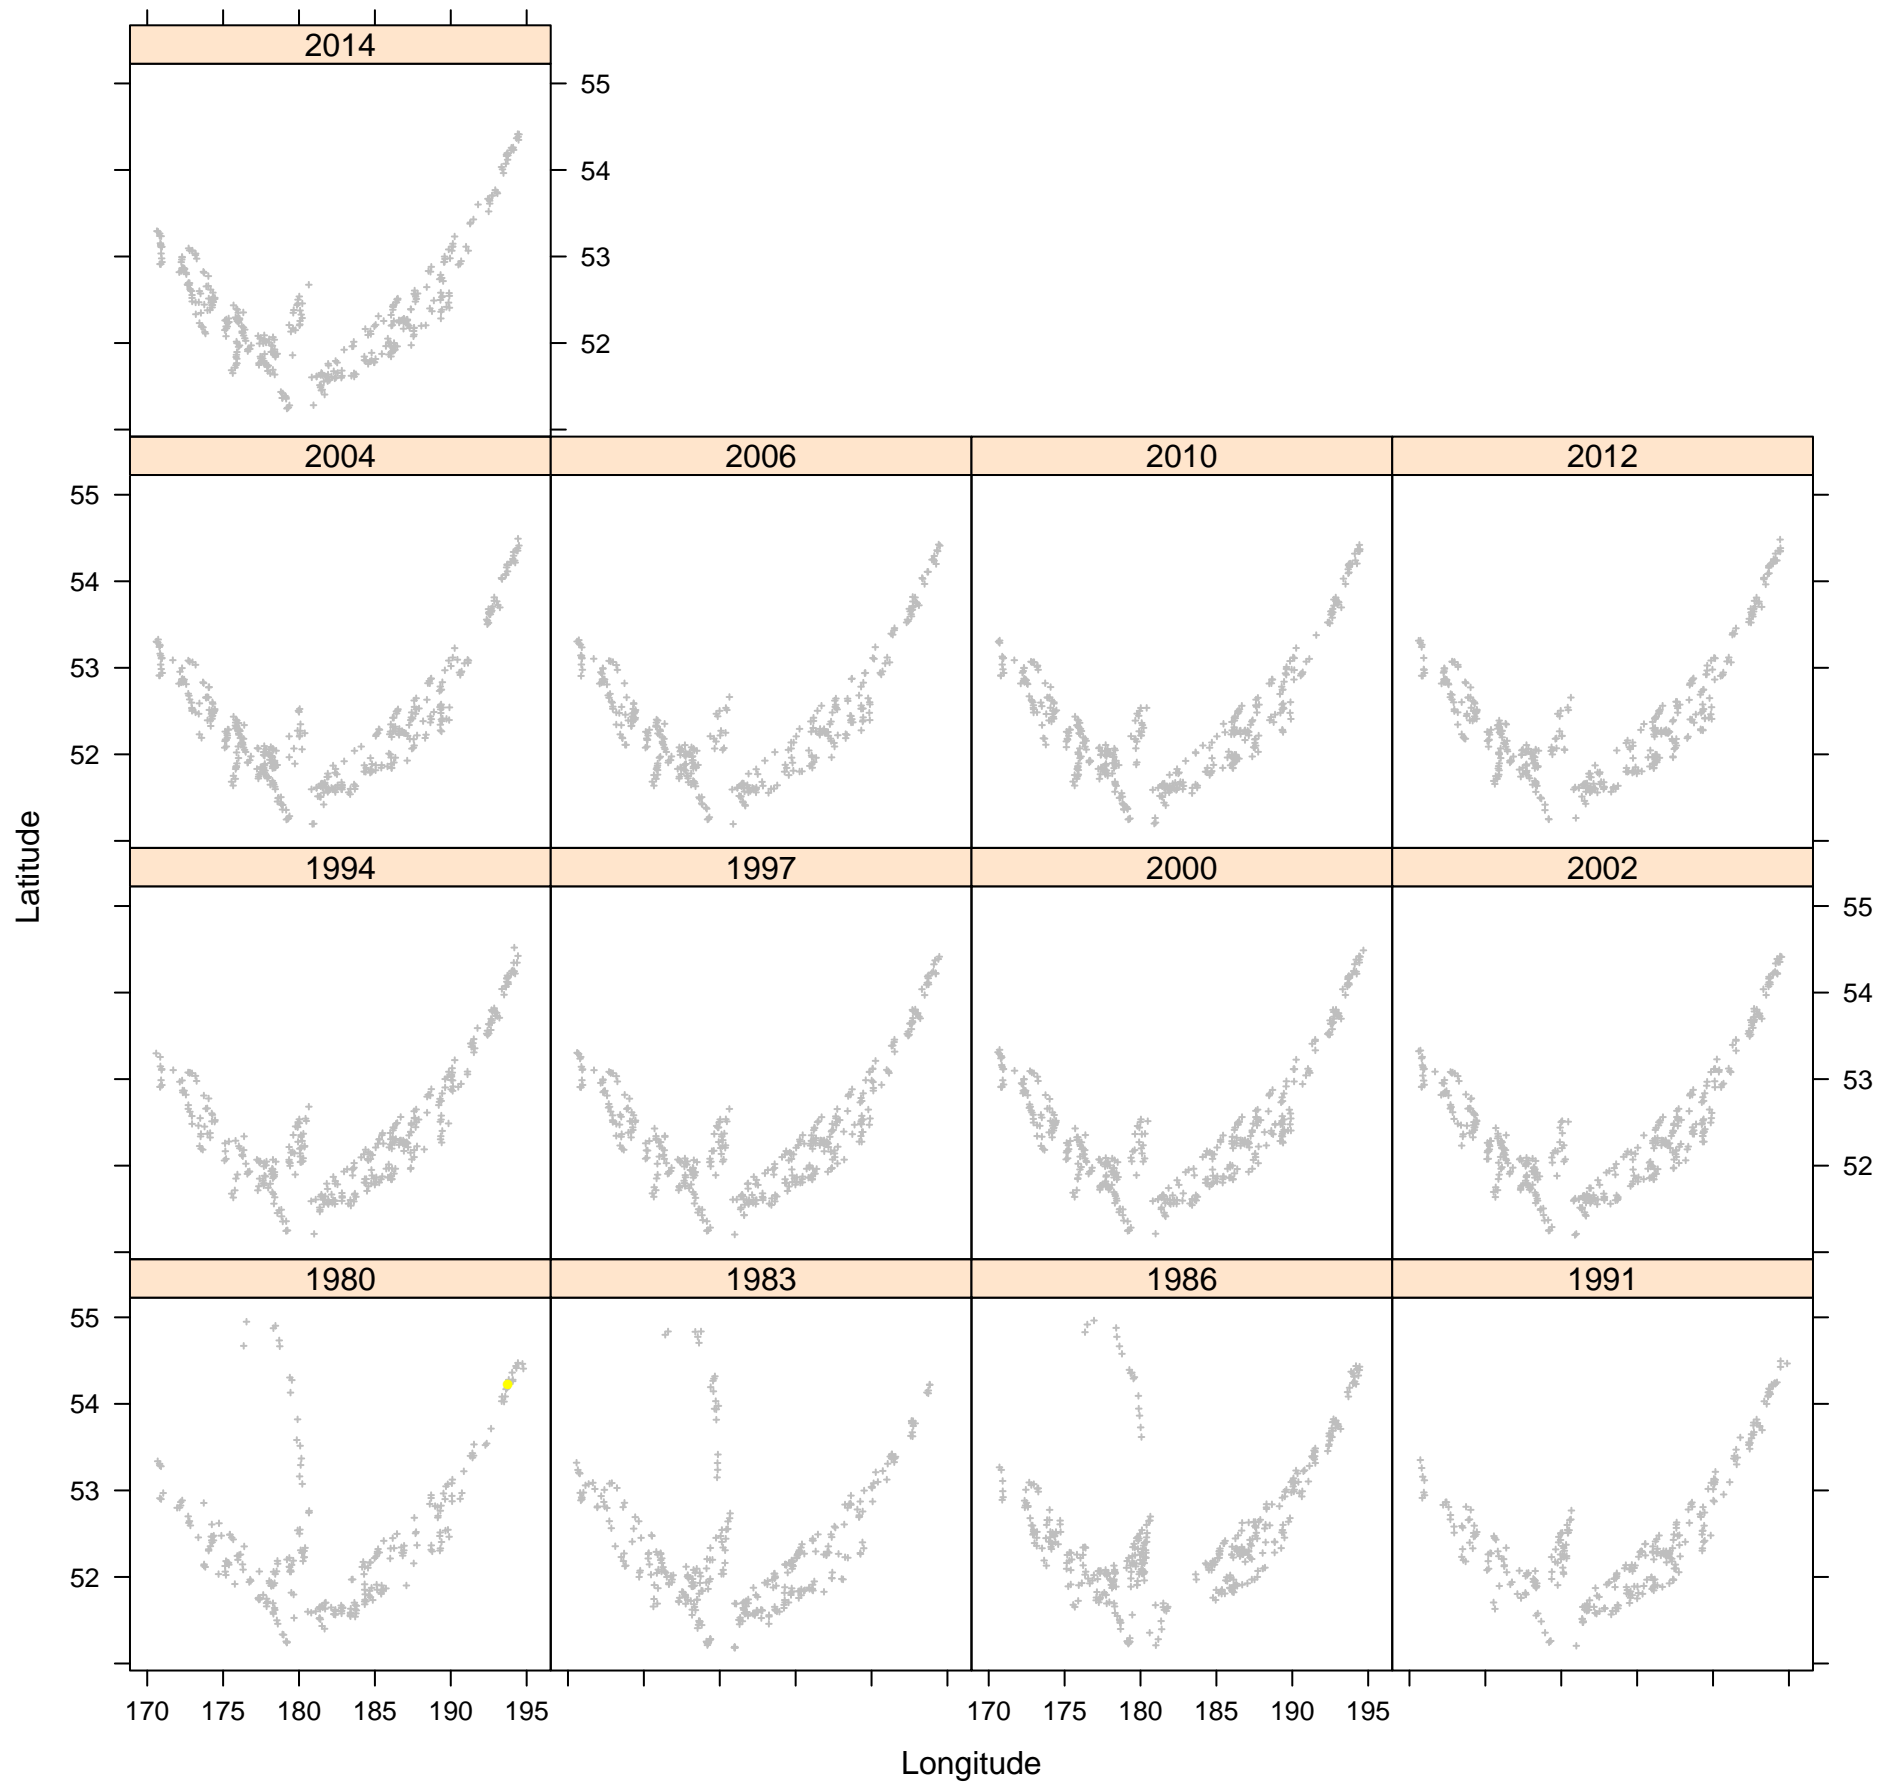

Greenland turbot between 0 and 100 mm

Greenland turbot between 100 and 200 mm

Greenland turbot between 200 and 300 mm

Greenland turbot between 300 and 500 mm

Greenland turbot between 500 and 700 mm

Greenland turbot between 700 and 1500 mm