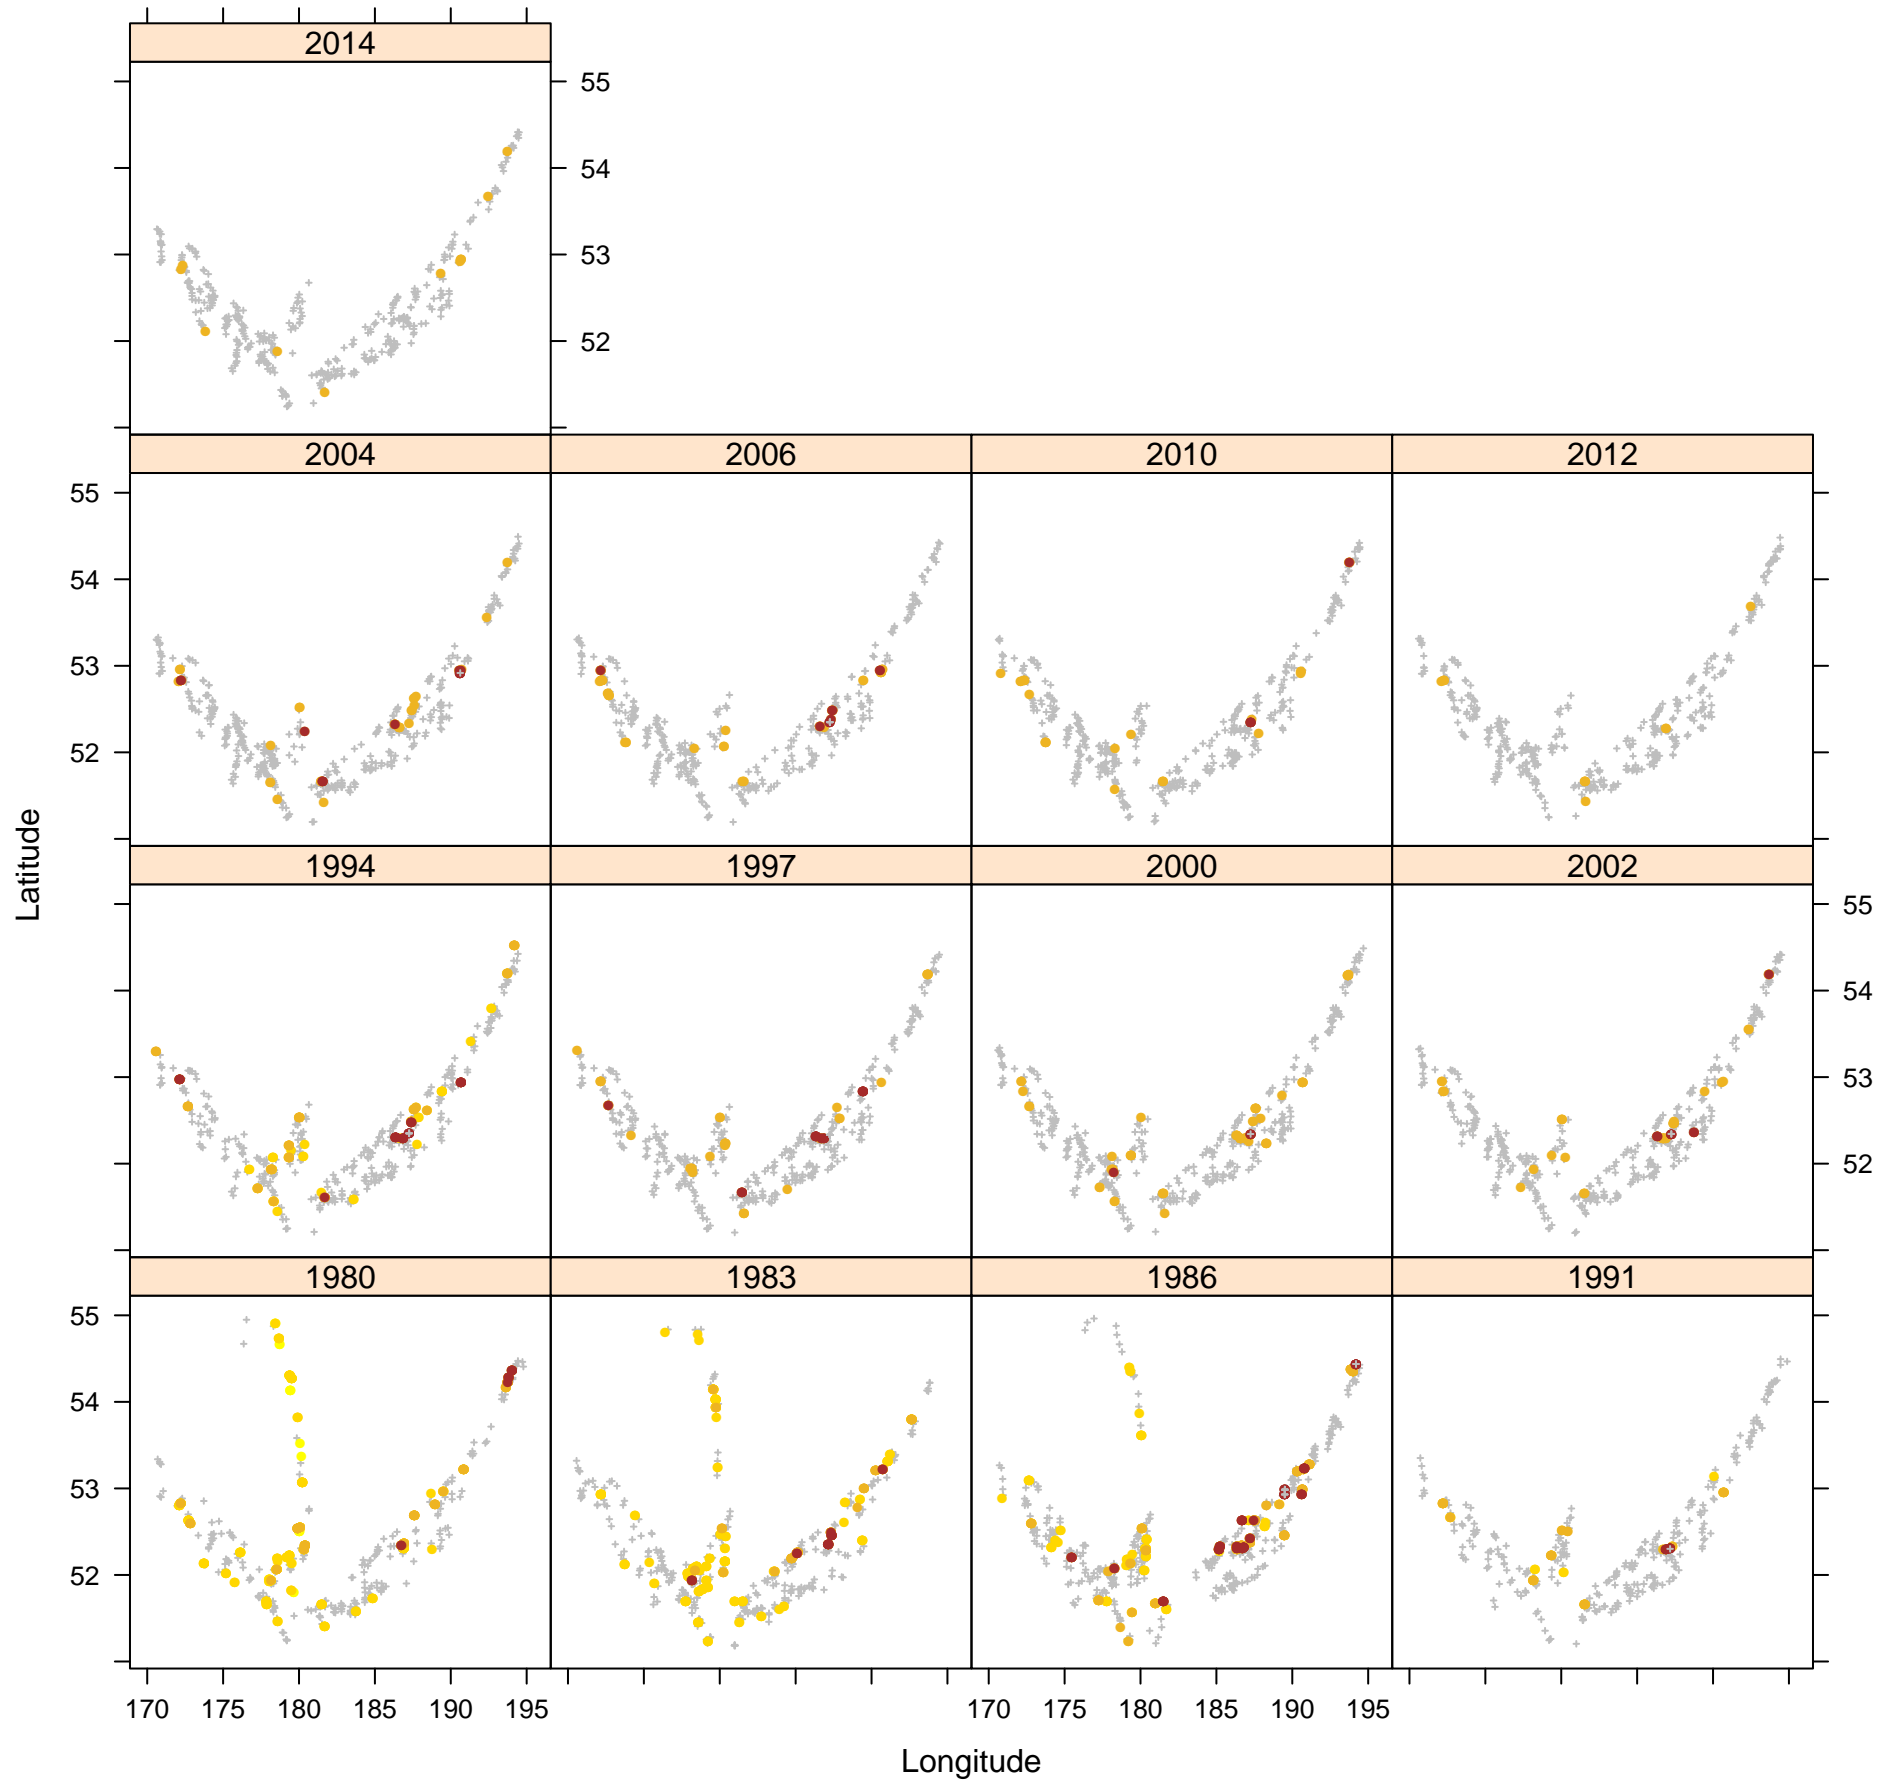

Greenland turbot between 0 and 100 mm

Greenland turbot between 100 and 200 mm

Greenland turbot between 200 and 300 mm

Greenland turbot between 300 and 500 mm

Greenland turbot between 500 and 700 mm

Greenland turbot between 700 and 1500 mm