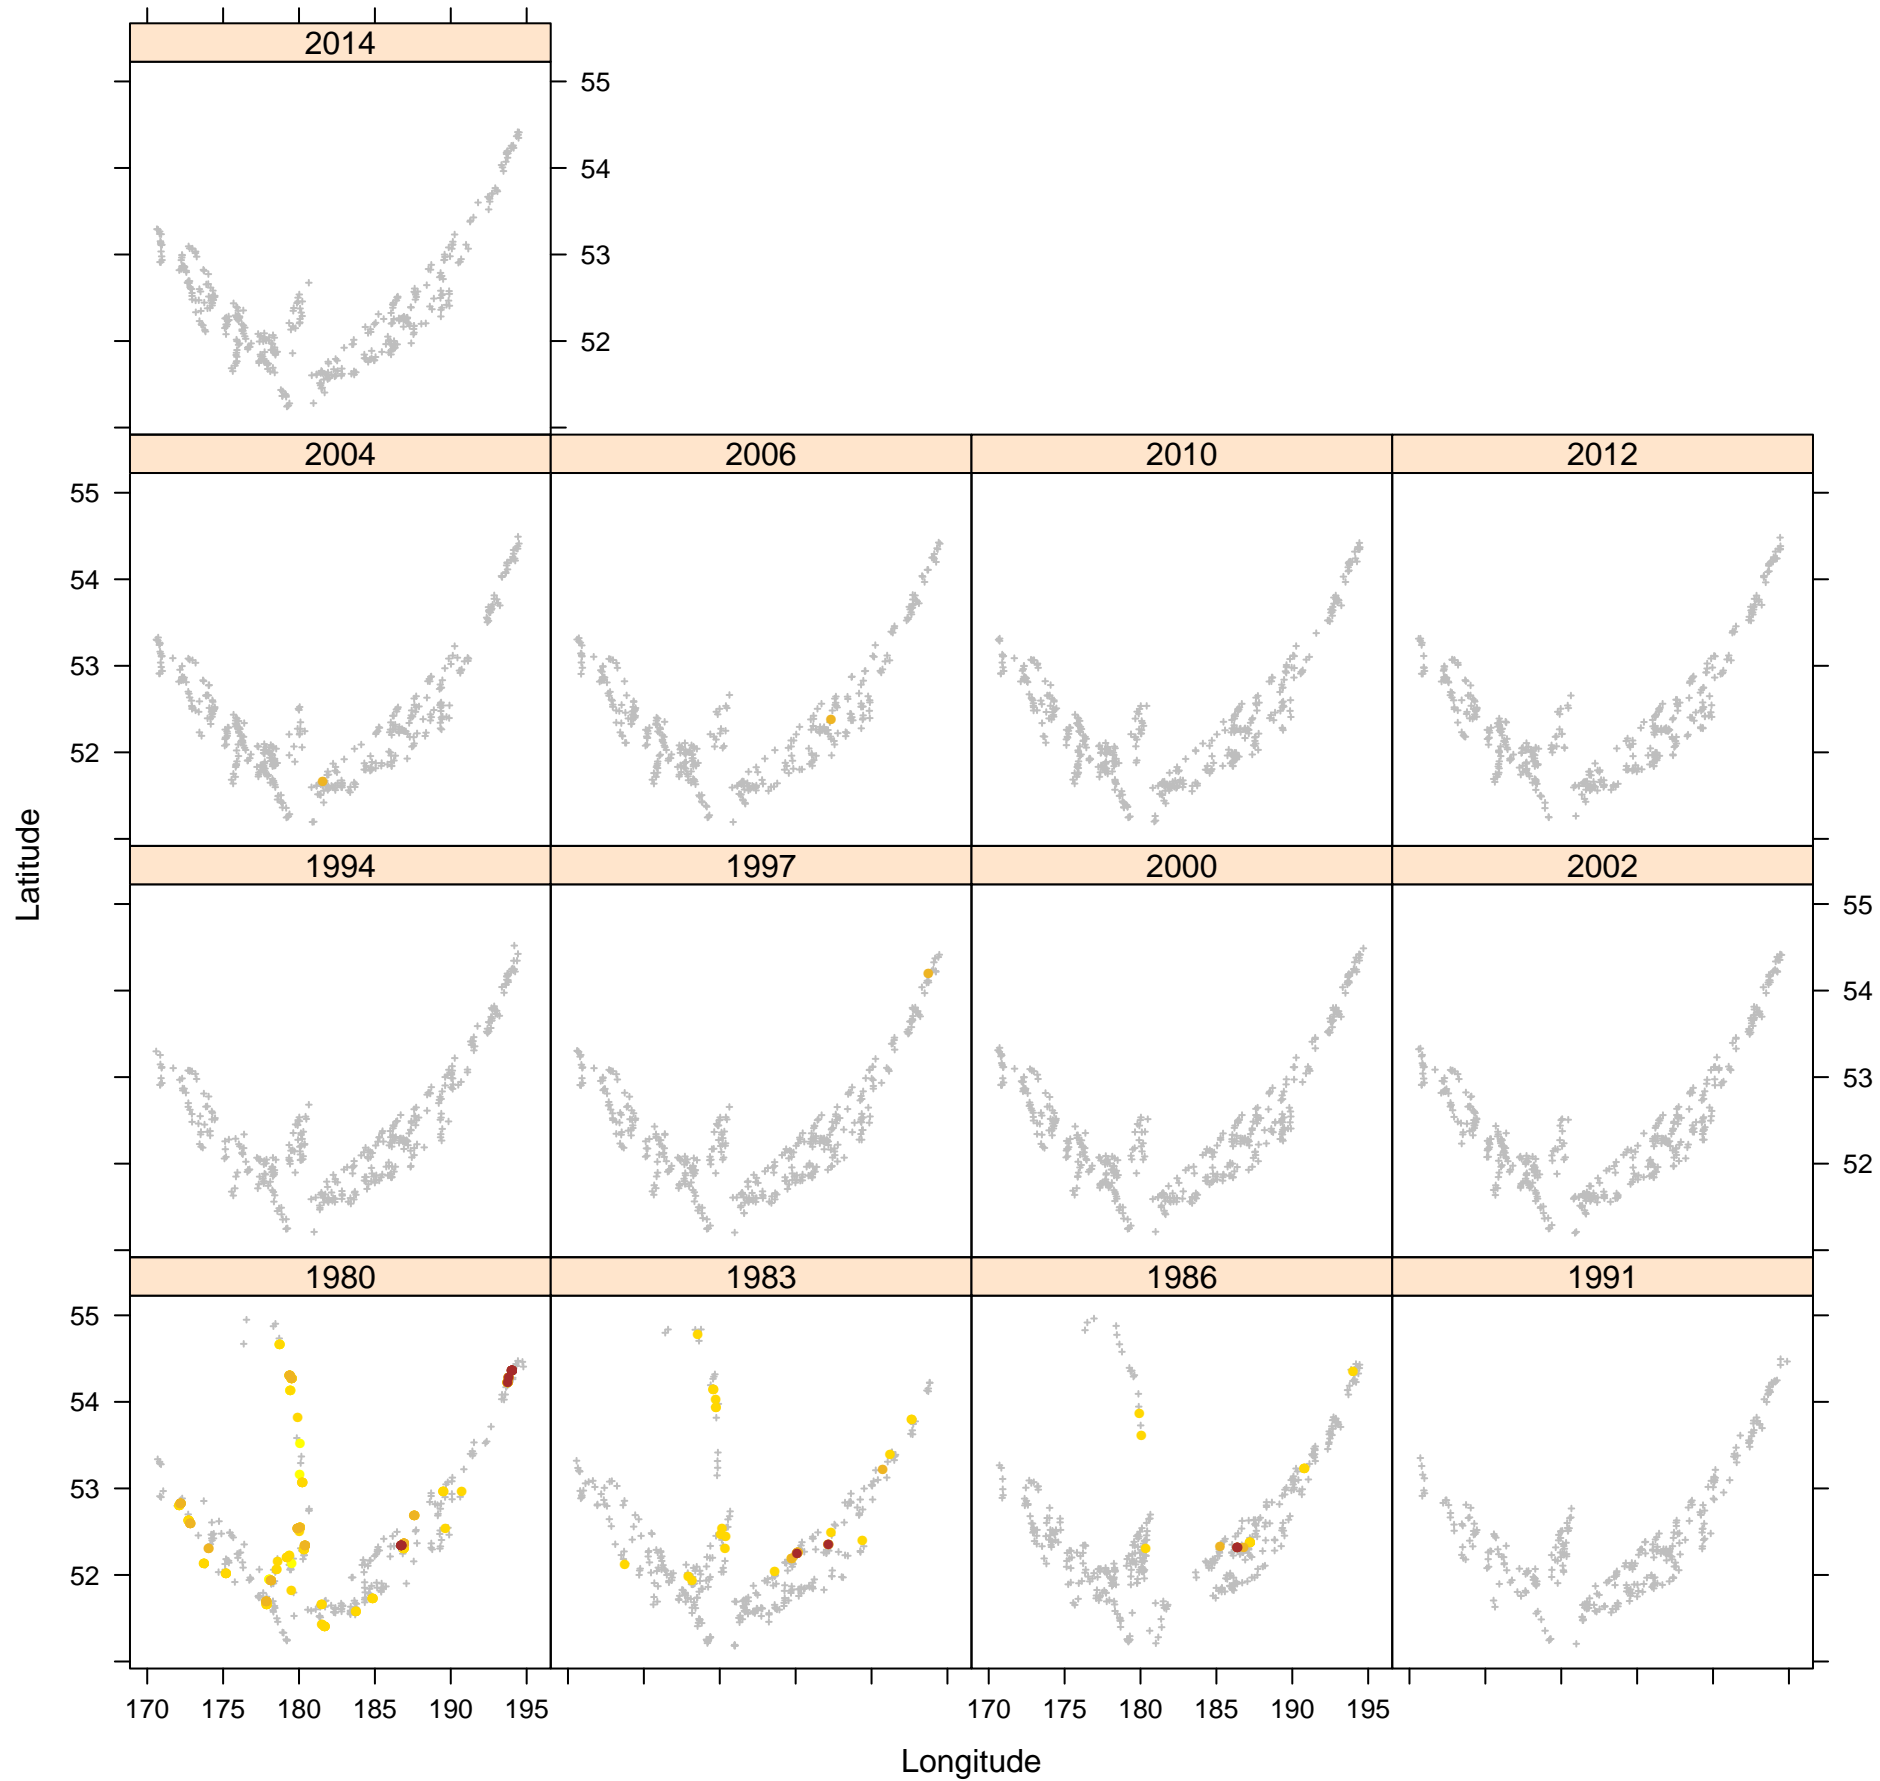

Greenland turbot between 0 and 100 mm

Greenland turbot between 100 and 200 mm

Greenland turbot between 200 and 300 mm

Greenland turbot between 300 and 500 mm

Greenland turbot between 500 and 700 mm

Greenland turbot between 700 and 1500 mm