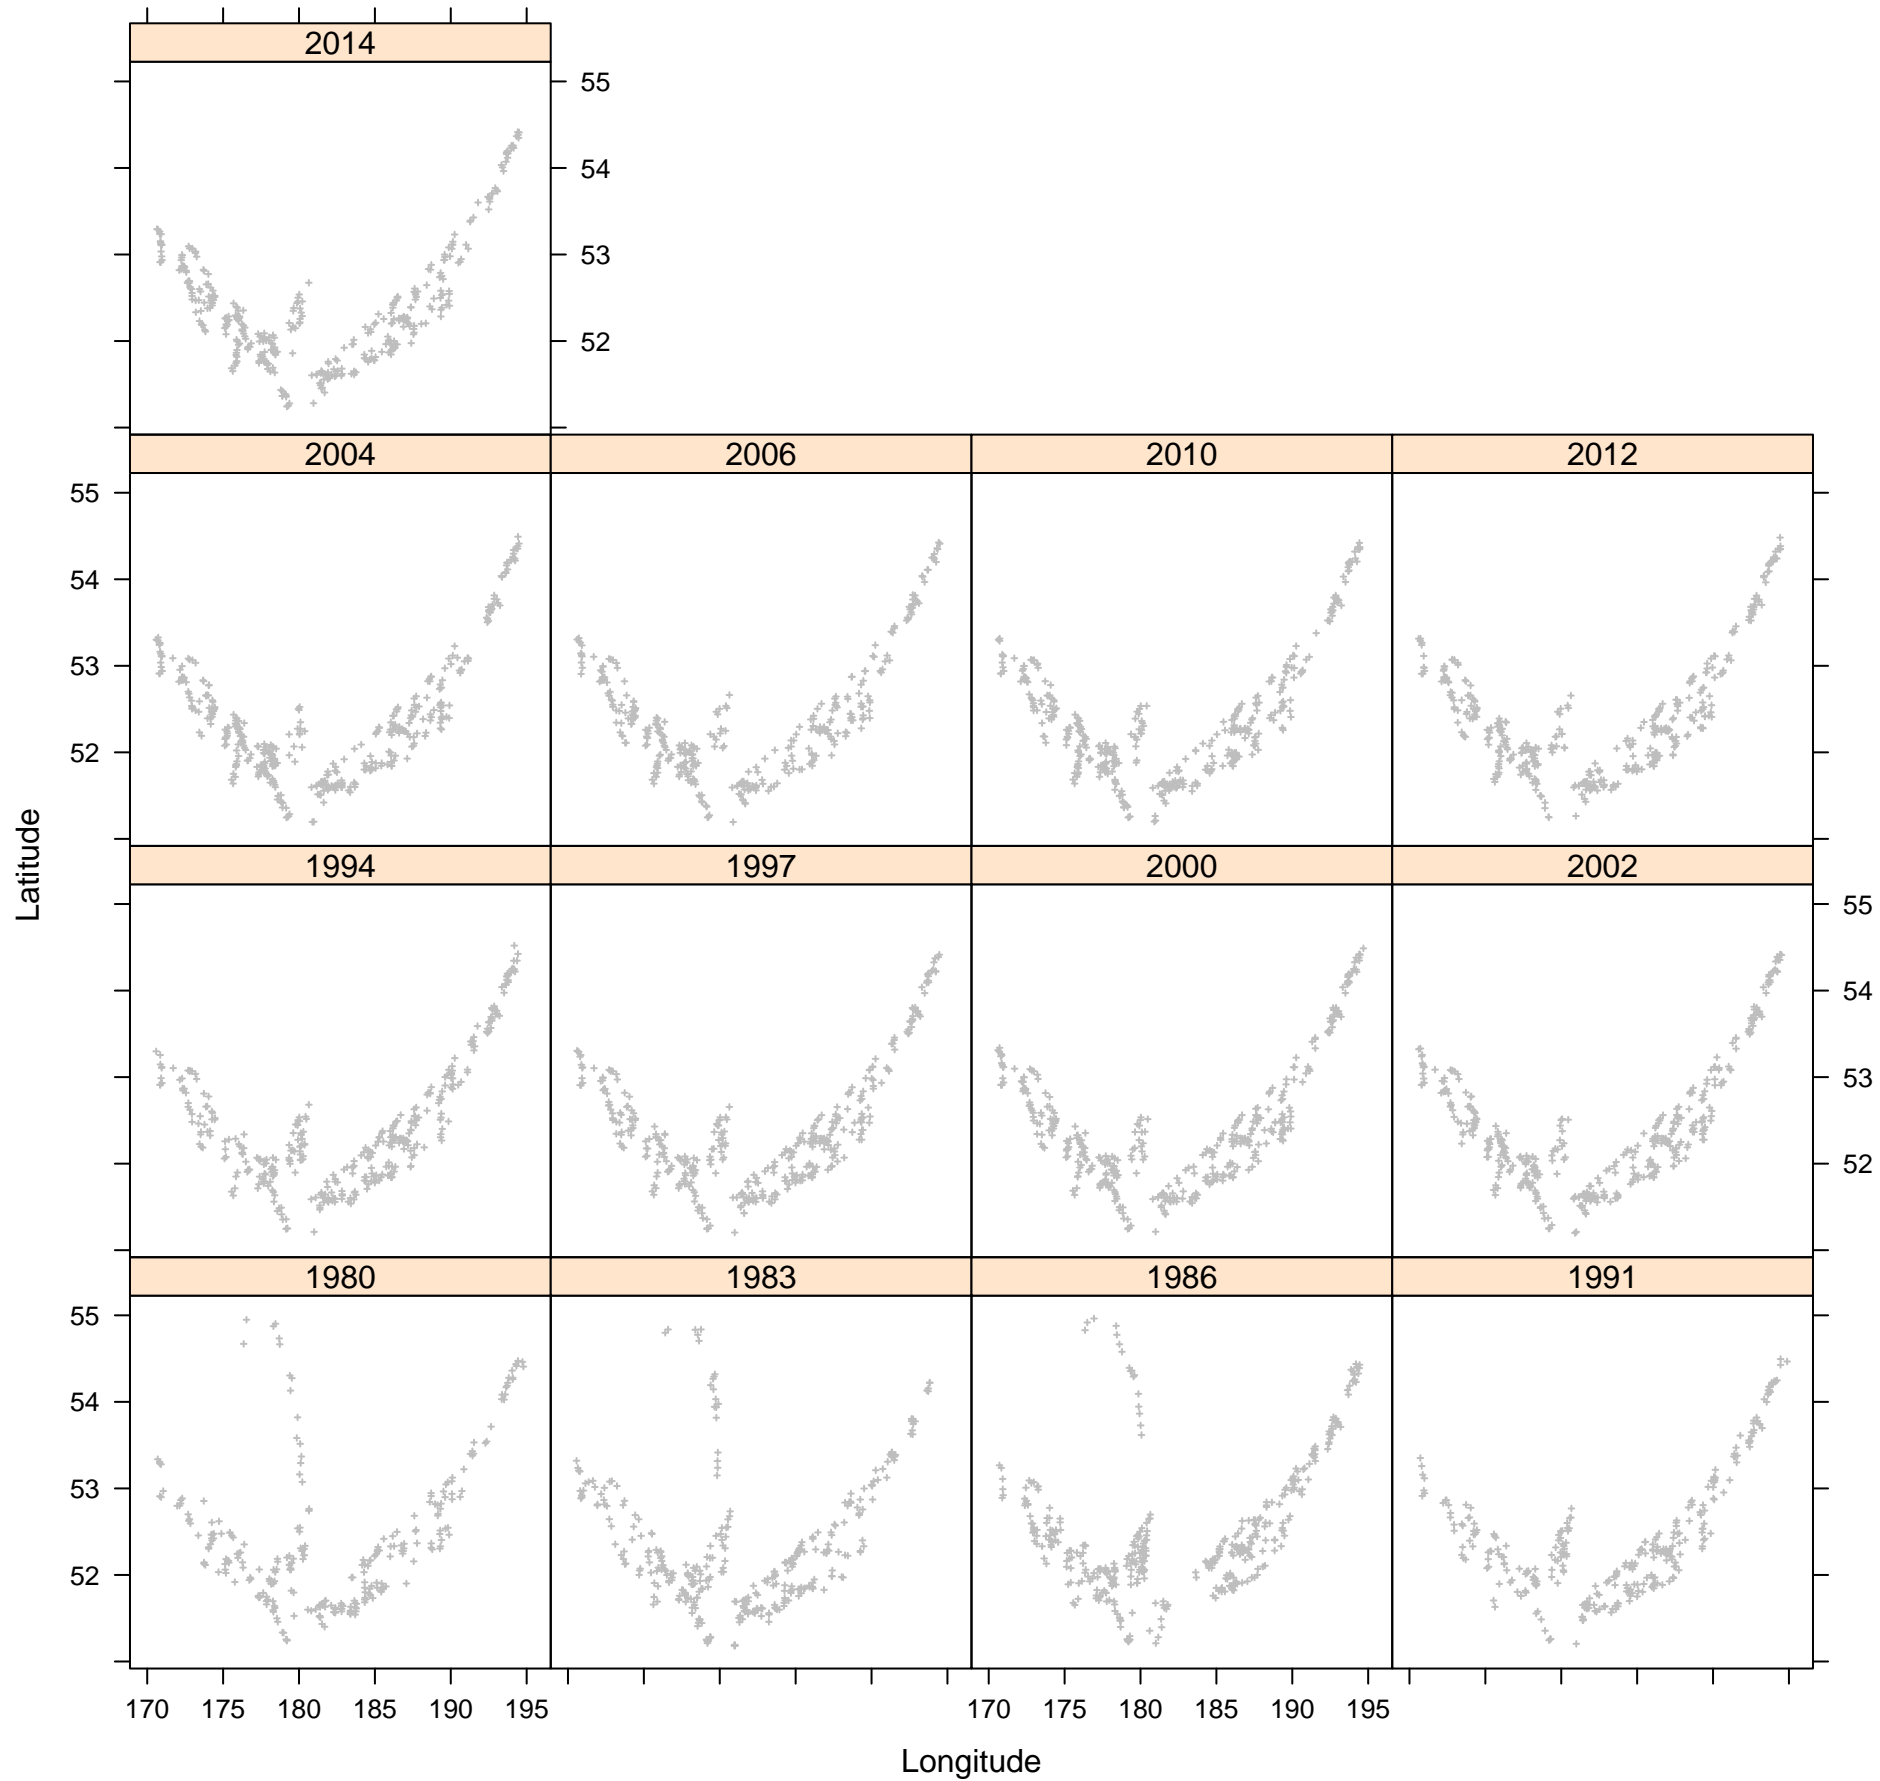

Greenland turbot between 0 and 100 mm

Greenland turbot between 100 and 200 mm

Greenland turbot between 200 and 300 mm

Greenland turbot between 300 and 500 mm

Greenland turbot between 500 and 700 mm

Greenland turbot between 700 and 1500 mm