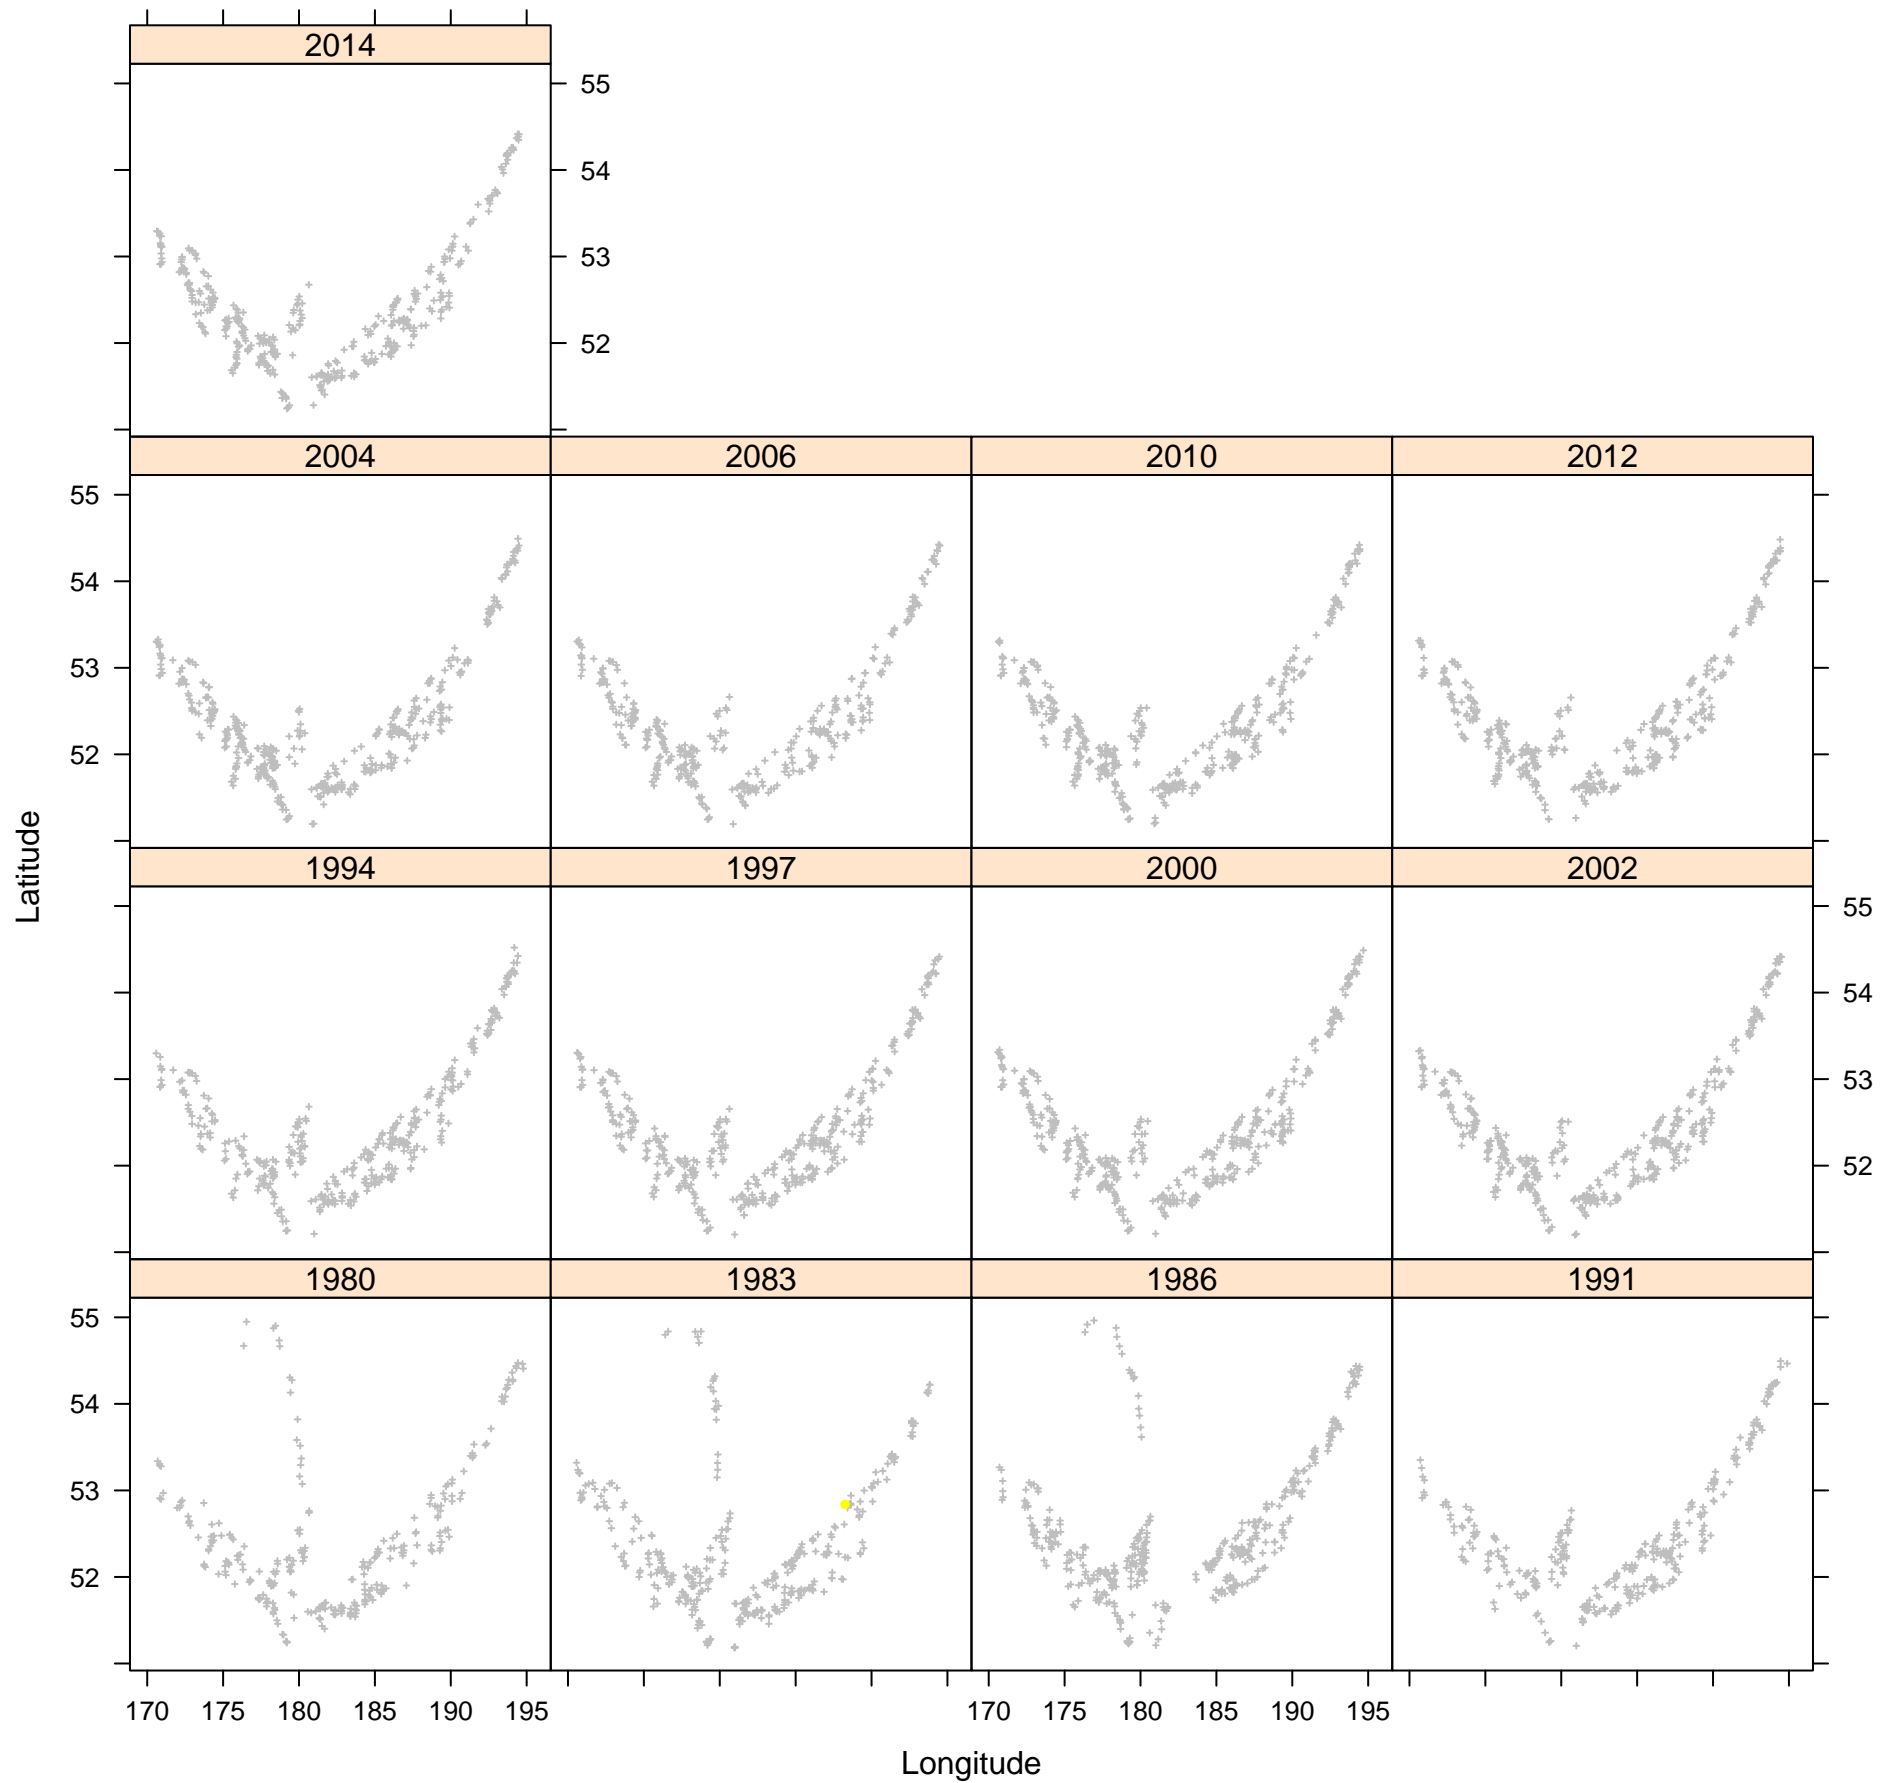

Greenland turbot between 0 and 100 mm

Greenland turbot between 100 and 200 mm

Greenland turbot between 200 and 300 mm

Greenland turbot between 300 and 500 mm

Greenland turbot between 500 and 700 mm

Greenland turbot between 700 and 1500 mm