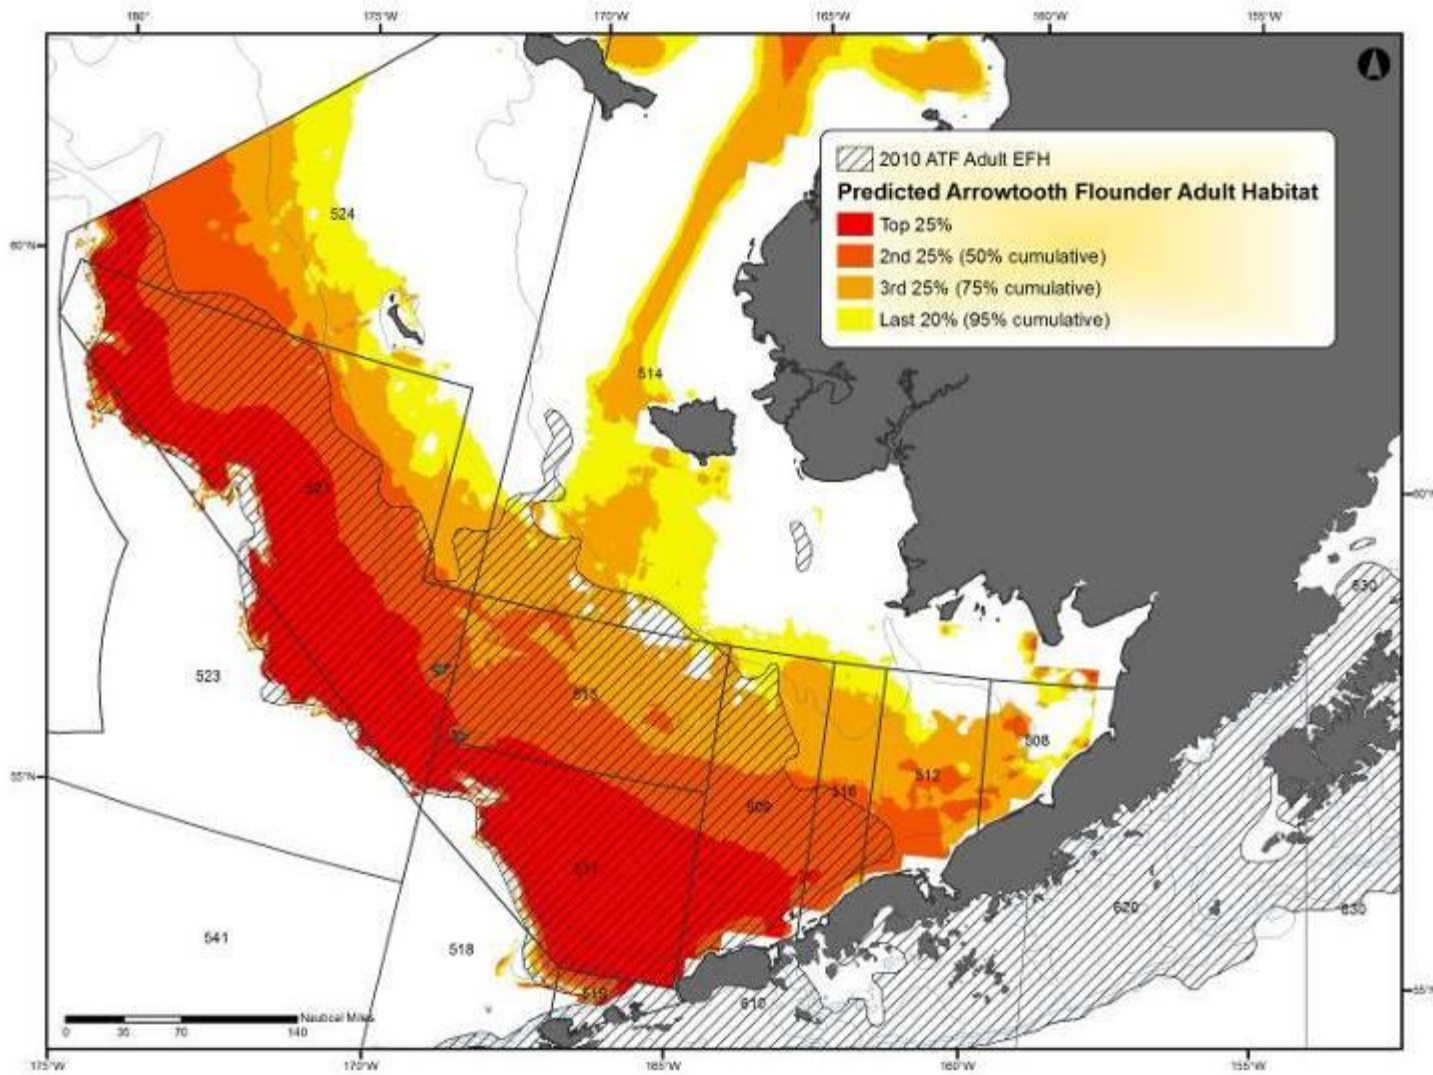

## **Appendix D: Combined Adult EFH maps for the Bering Sea and Aleutian Islands Groundfish**

Combined maps of adult EFH for Bering Sea and Aleutian Island groundfish for all seasons.

Figure D - 1 Predicted Walleye Pollock adult EFH in the Bering Sea

Figure D - 2 Predicted Pacific cod adult EFH in the Bering Sea

Figure D - 3 Predicted sablefish adult EFH in the Bering Sea

Figure D - 4 Predicted yellowfin sole adult EFH in the Bering Sea

Figure D - 5 Predicted Kamchatka flounder adult EFH in the Bering Sea

Figure D - 6 Predicted Greenland turbot adult EFH in the Bering Sea

Figure D - 7 Predicted arrowtooth flounder adult EFH in the Bering Sea

Figure D - 8 Predicted northern rock sole adult EFH in the Bering Sea