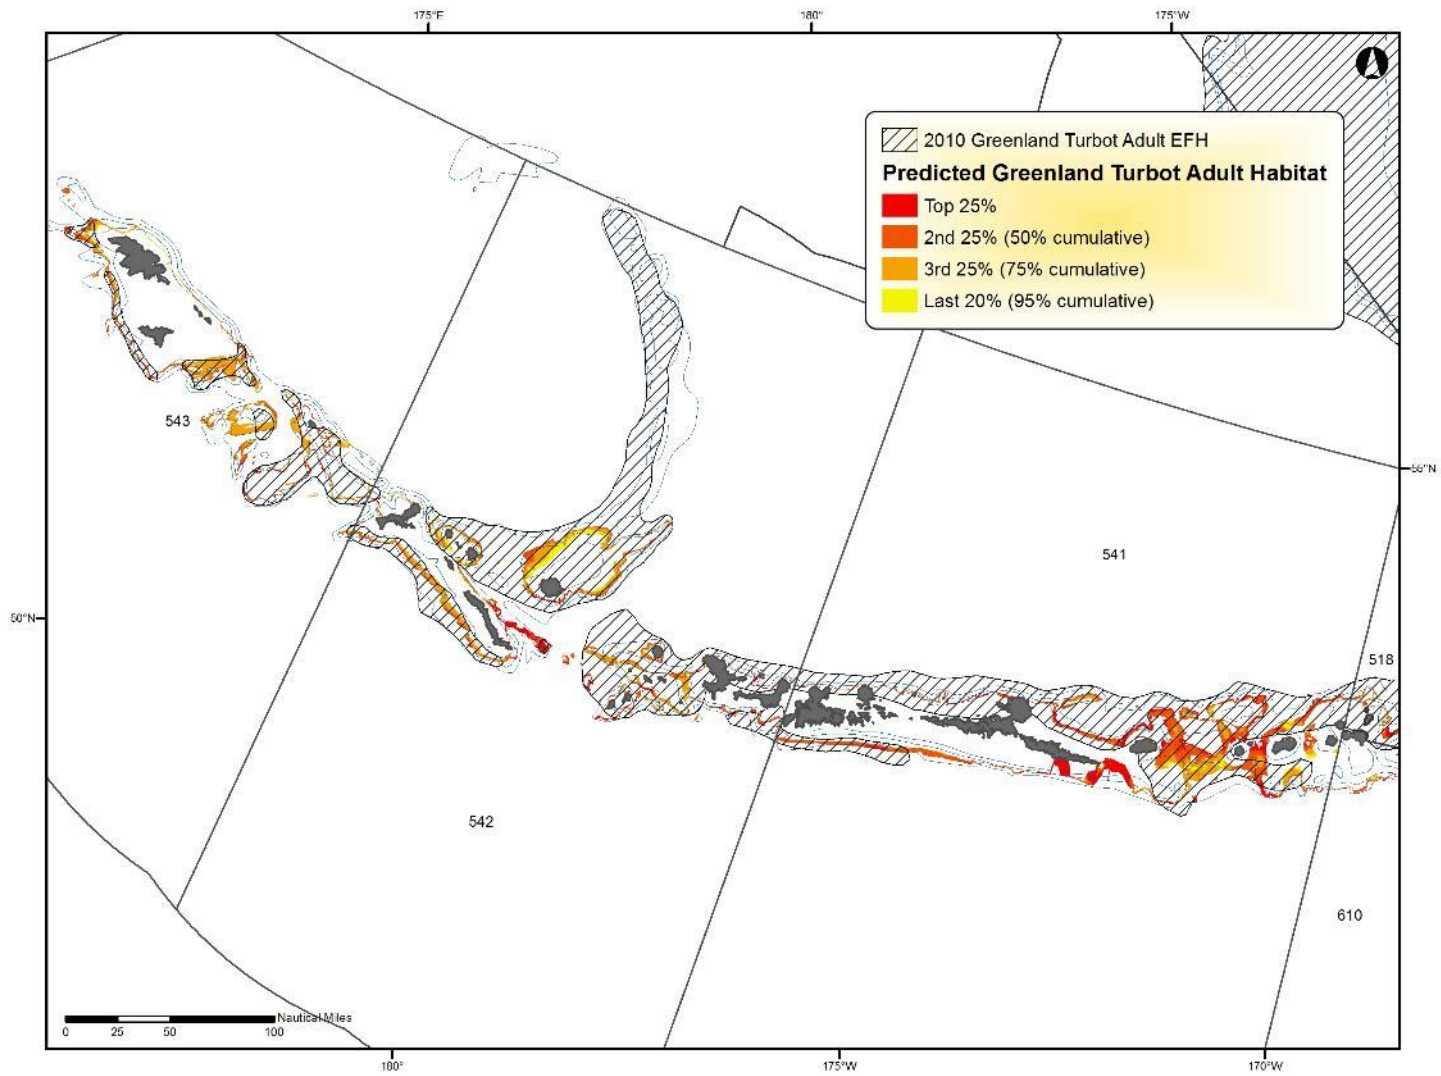

Figure D - 20 Predicted Bering skate adult EFH in the Bering Sea

Figure D - 21 Predicted walleye pollock adult EFH in the Aleutian Islands

Figure D - 22 Predicted Pacific cod adult EFH in the Aleutian Islands

Figure D - 23 Predicted sablefish adult EFH in the Aleutian Islands

Figure D - 24 Predicted Greenland turbot adult EFH in the Aleutian Islands

Figure D - 25 Predicted arrowtooth flounder adult EFH in the Aleutian Islands