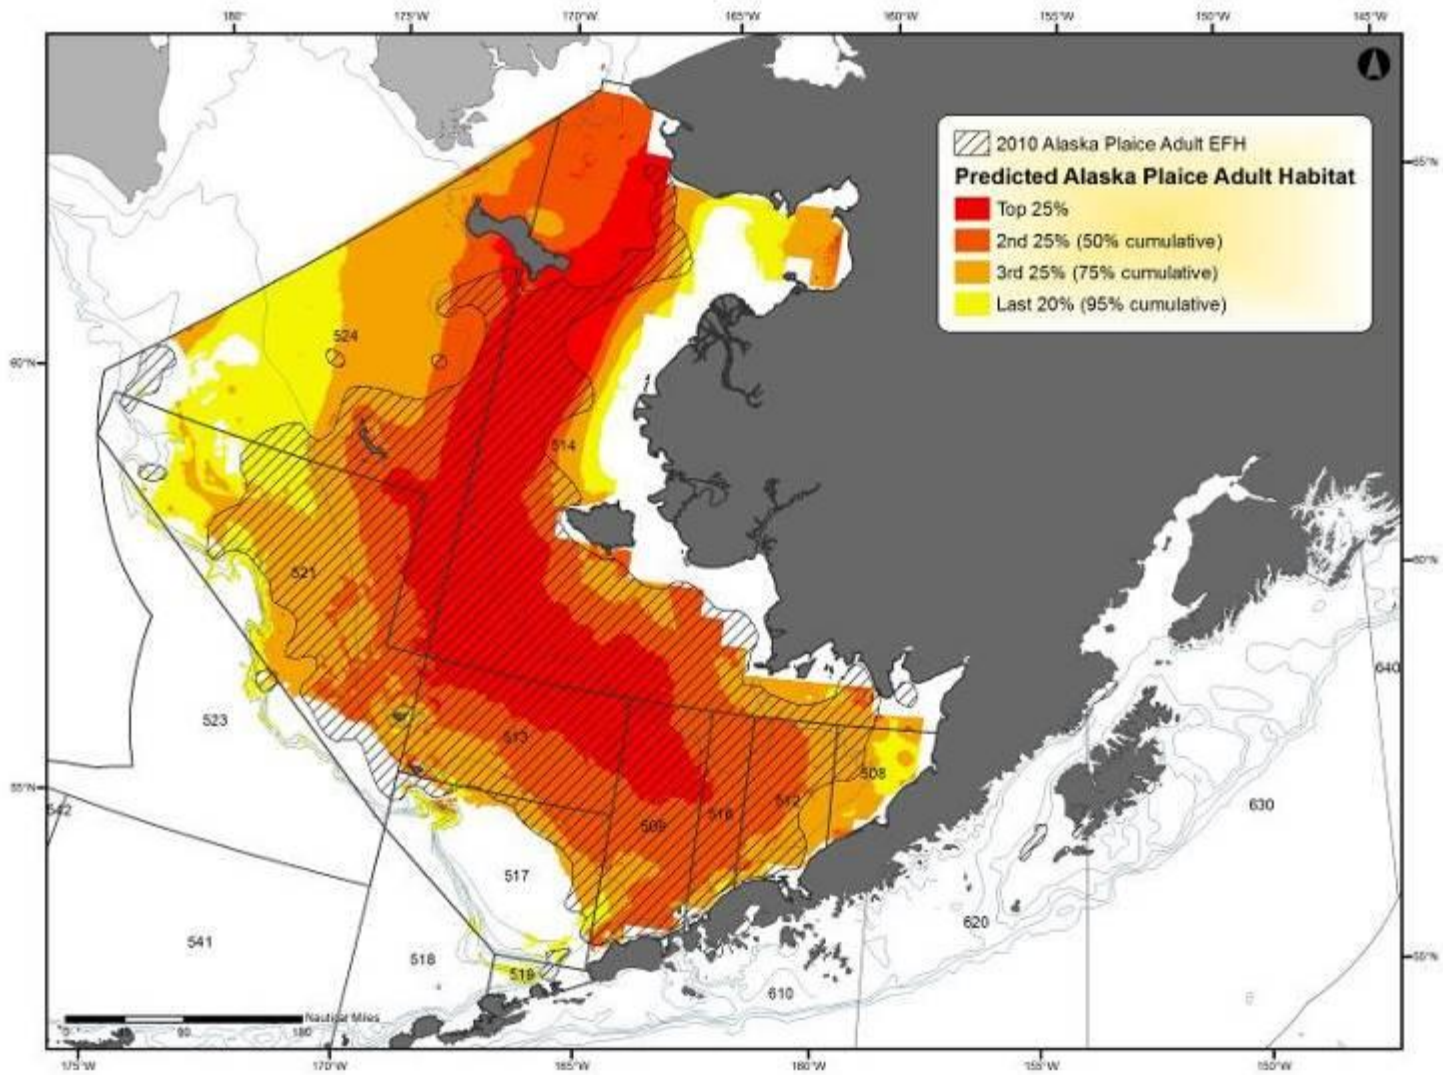

## **Appendix D: Combined Adult EFH maps for the Bering Sea and Aleutian Islands Groundfish**

Combined maps of adult EFH for Bering Sea and Aleutian Island groundfish for all seasons.

Figure D - 1 Predicted Walleye Pollock adult EFH in the Bering Sea

Figure D - 2 Predicted Pacific cod adult EFH in the Bering Sea

Figure D - 3 Predicted sablefish adult EFH in the Bering Sea

Figure D - 4 Predicted yellowfin sole adult EFH in the Bering Sea

Figure D - 5 Predicted Kamchatka flounder adult EFH in the Bering Sea

Figure D - 6 Predicted Greenland turbot adult EFH in the Bering Sea

Figure D - 7 Predicted arrowtooth flounder adult EFH in the Bering Sea

Figure D - 8 Predicted northern rock sole adult EFH in the Bering Sea

Figure D - 9 Predicted Alaska plaice adult EFH in the Bering Sea

Figure D - 10 Predicted rex sole adult EFH in the Bering Sea

Figure D - 11 Predicted flathead sole adult EFH in the Bering Sea

Figure D - 12 Predicted dover sole adult EFH in the Bering Sea