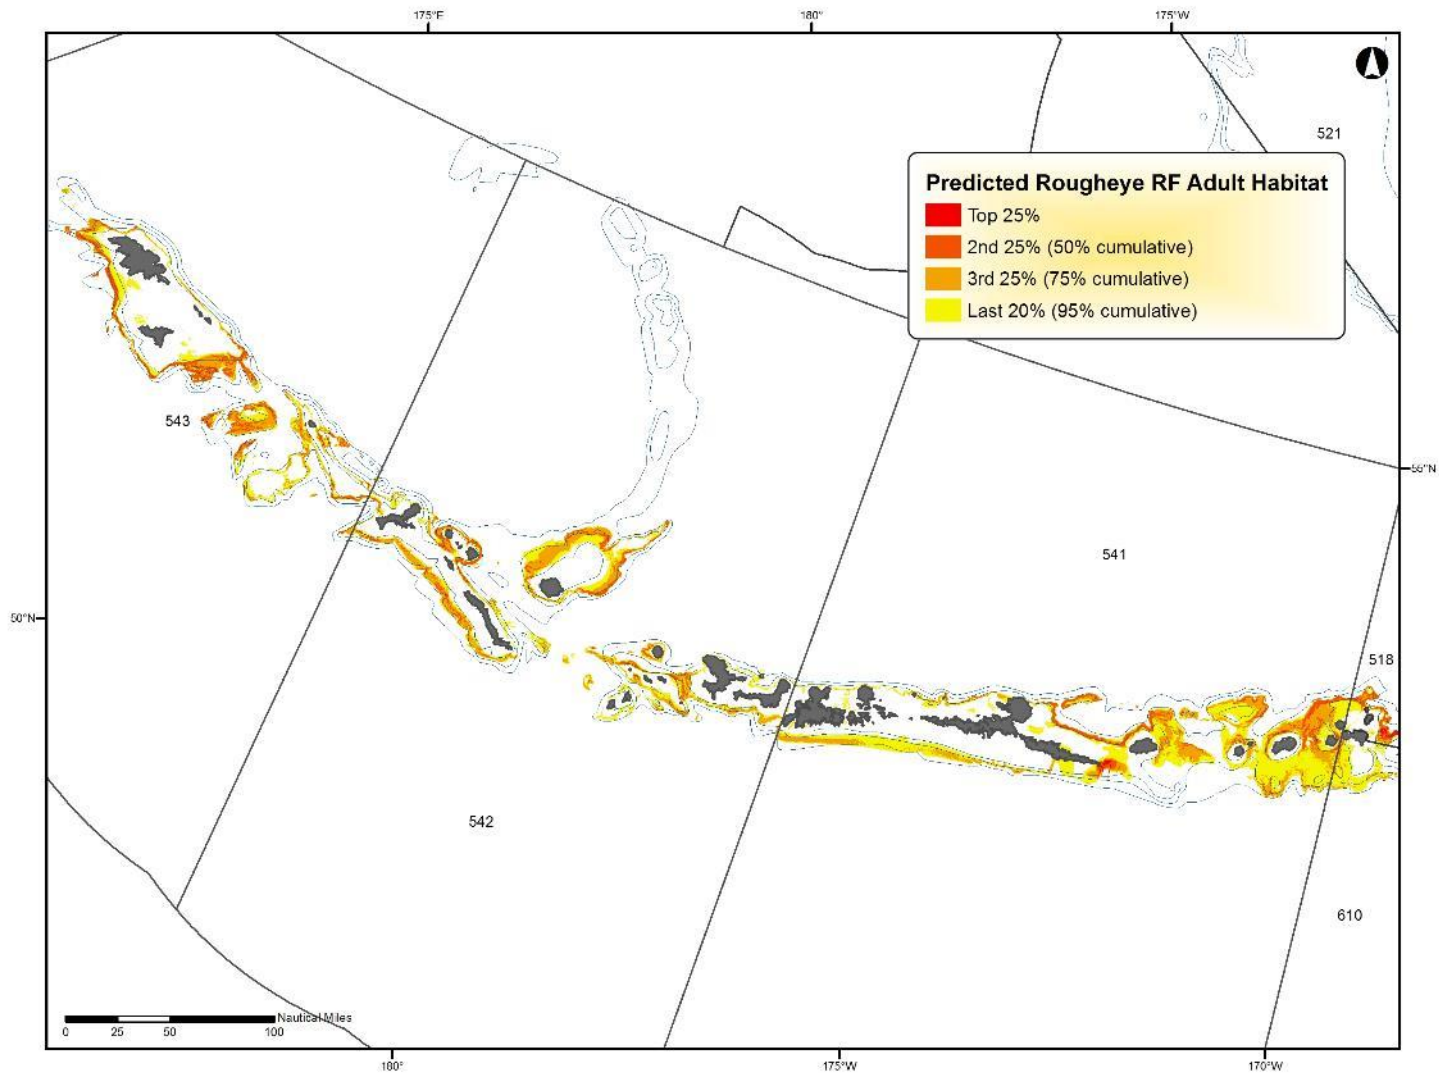

Figure D - 29 Predicted dover sole adult EFH in the Aleutian Islands

Figure D - 30 Predicted flathead sole adult EFH in the Aleutian Islands

Figure D - 31 Predicted Pacific ocean perch adult EFH in the Aleutian Islands

Figure D - 32 Predicted northern rockfish adult EFH in the Aleutian Islands

Figure D - 33 Predicted blackspotted rockfish adult EFH in the Aleutian Islands

Figure D - 34 Predicted dusky rockfish adult EFH in the Aleutian Islands

Figure D - 35 Predicted shortspine thornyhead rockfish adult EFH in the Aleutian Islands

Figure D - 36 Predicted harlequin rockfish adult EFH in the Aleutian Islands

Figure D - 37 Predicted rougheye rockfish adult EFH in the Aleutian Islands

Figure D - 38 Predicted Atka mackerel adult EFH in the Aleutian Islands

Figure D - 39 Predicted octopus adult EFH in the Aleutian Islands

Figure D - 40 Predicted bigmouth sculpin adult EFH in the Aleutian Islands