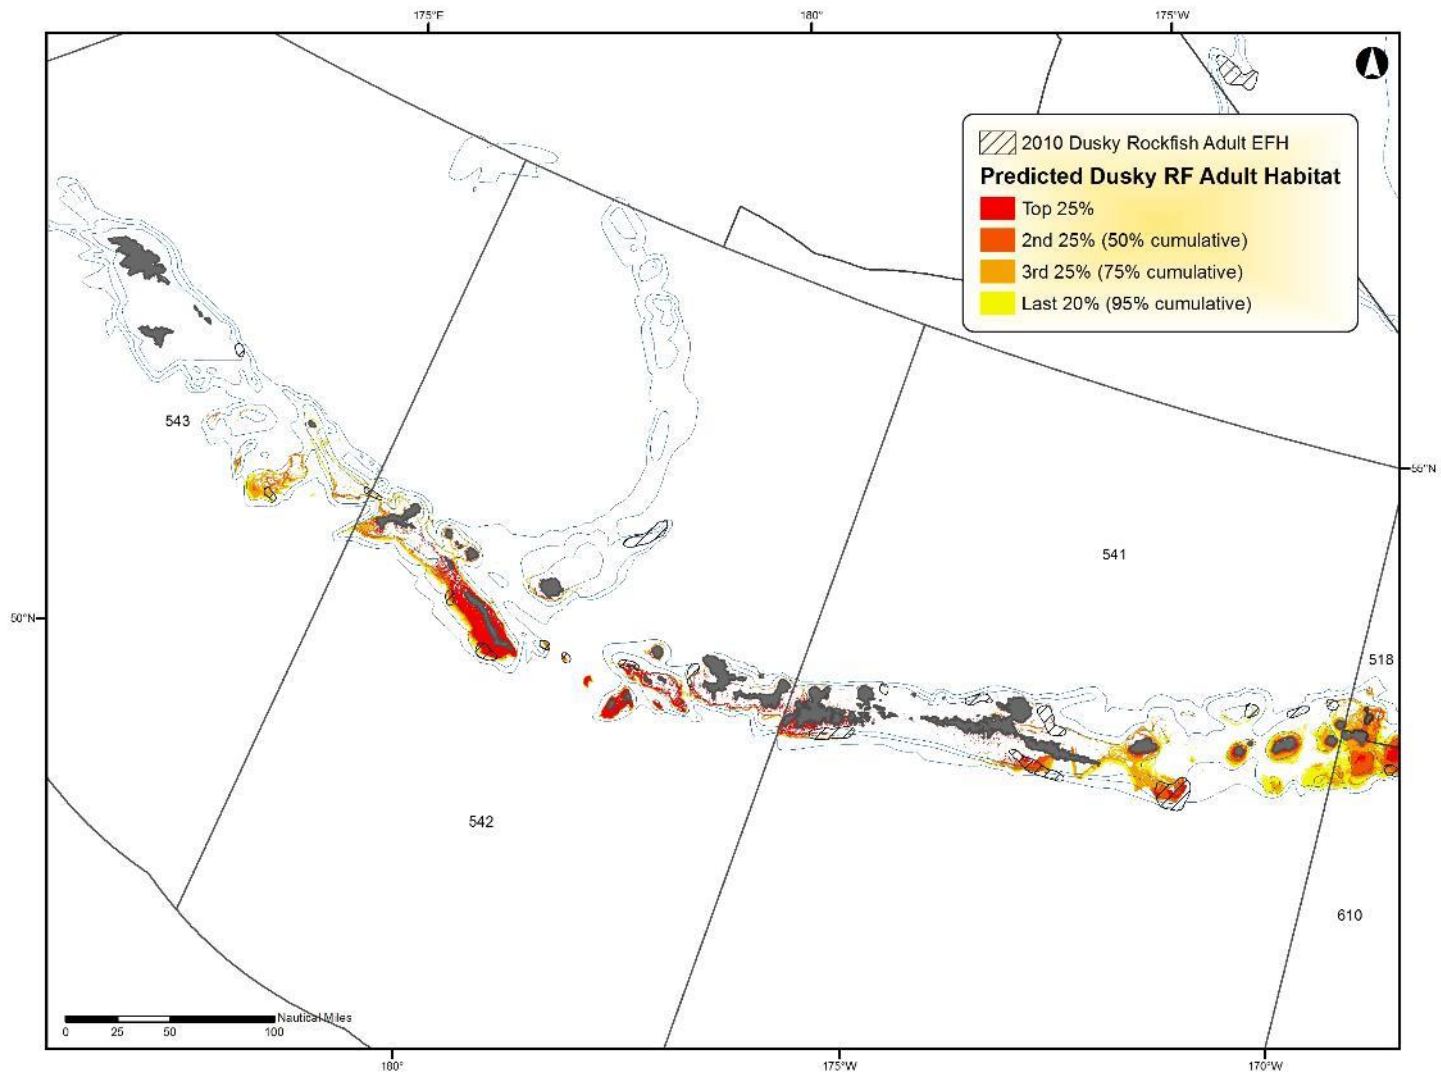

Figure D - 29 Predicted dover sole adult EFH in the Aleutian Islands

Figure D - 30 Predicted flathead sole adult EFH in the Aleutian Islands

Figure D - 31 Predicted Pacific ocean perch adult EFH in the Aleutian Islands

Figure D - 32 Predicted northern rockfish adult EFH in the Aleutian Islands

Figure D - 33 Predicted blackspotted rockfish adult EFH in the Aleutian Islands

Figure D - 34 Predicted dusky rockfish adult EFH in the Aleutian Islands

Figure D - 35 Predicted shortspine thornyhead rockfish adult EFH in the Aleutian Islands

Figure D - 36 Predicted harlequin rockfish adult EFH in the Aleutian Islands

Figure D - 37 Predicted rougheye rockfish adult EFH in the Aleutian Islands

Figure D - 38 Predicted Atka mackerel adult EFH in the Aleutian Islands

Figure D - 39 Predicted octopus adult EFH in the Aleutian Islands

Figure D - 40 Predicted bigmouth sculpin adult EFH in the Aleutian Islands