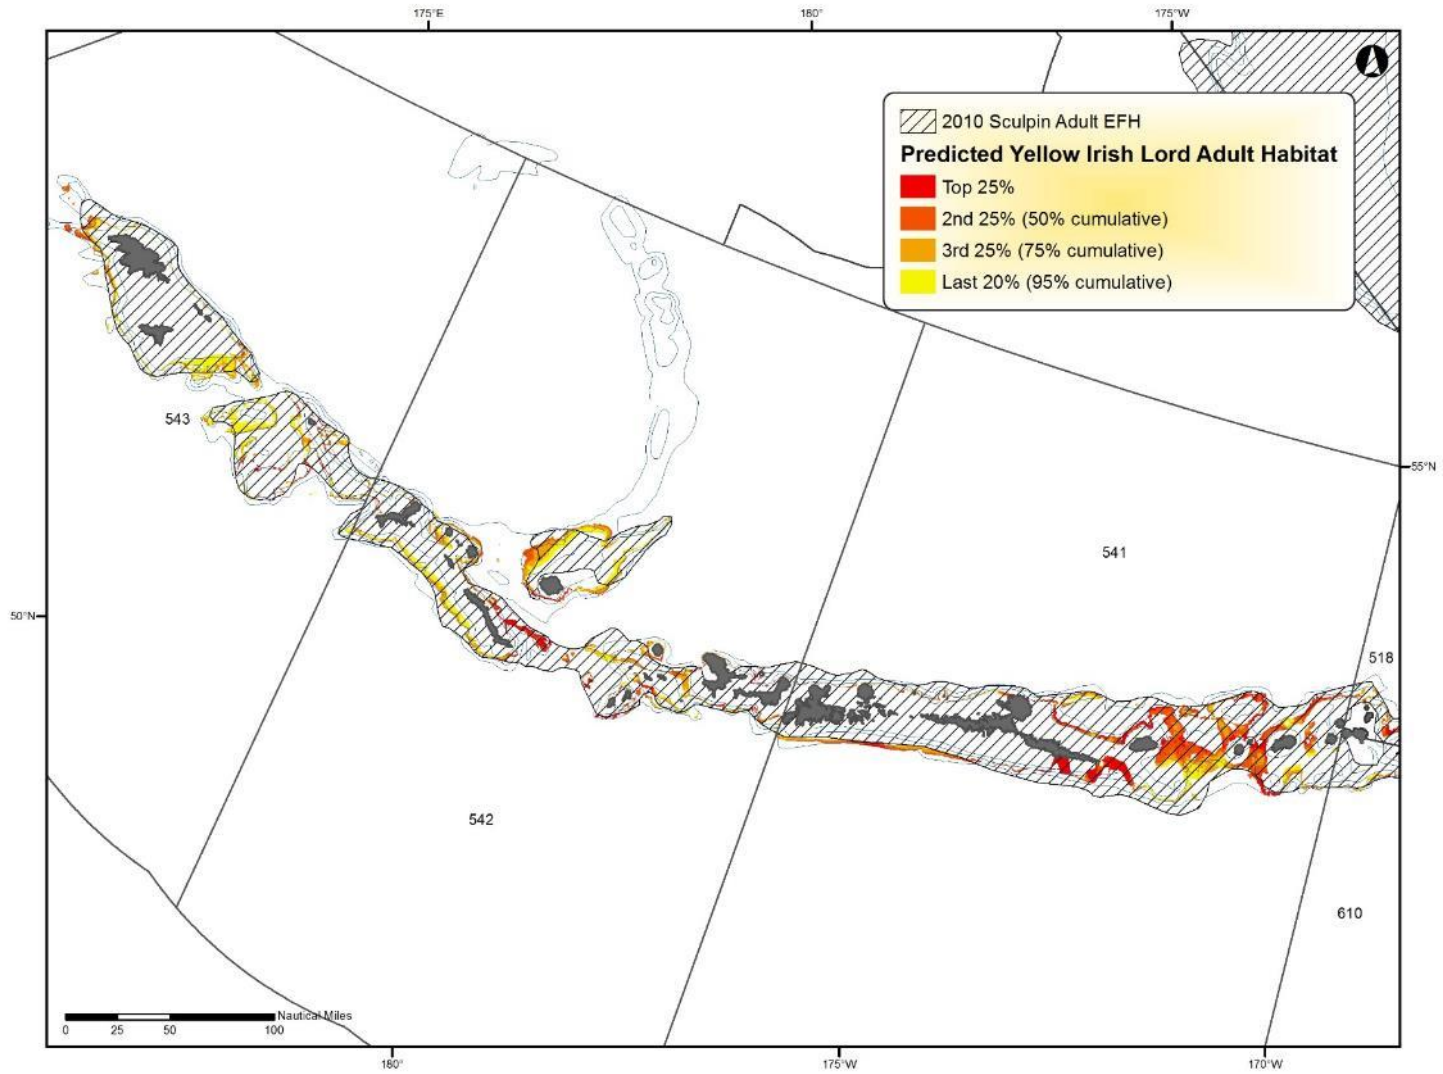

Figure D - 38 Predicted Atka mackerel adult EFH in the Aleutian Islands

Figure D - 39 Predicted octopus adult EFH in the Aleutian Islands

Figure D - 40 Predicted bigmouth sculpin adult EFH in the Aleutian Islands

Figure D - 41 Predicted great sculpin adult EFH in the Aleutian Islands

Figure D - 42 Predicted adult yellow Irish lord adult EFH in the Aleutian Islands

Figure D - 43 Predicted Alaska skate adult EFH in the Aleutian Islands

Figure D - 44 Predicted Aleutian skate Adult EFH in the Aleutian Islands