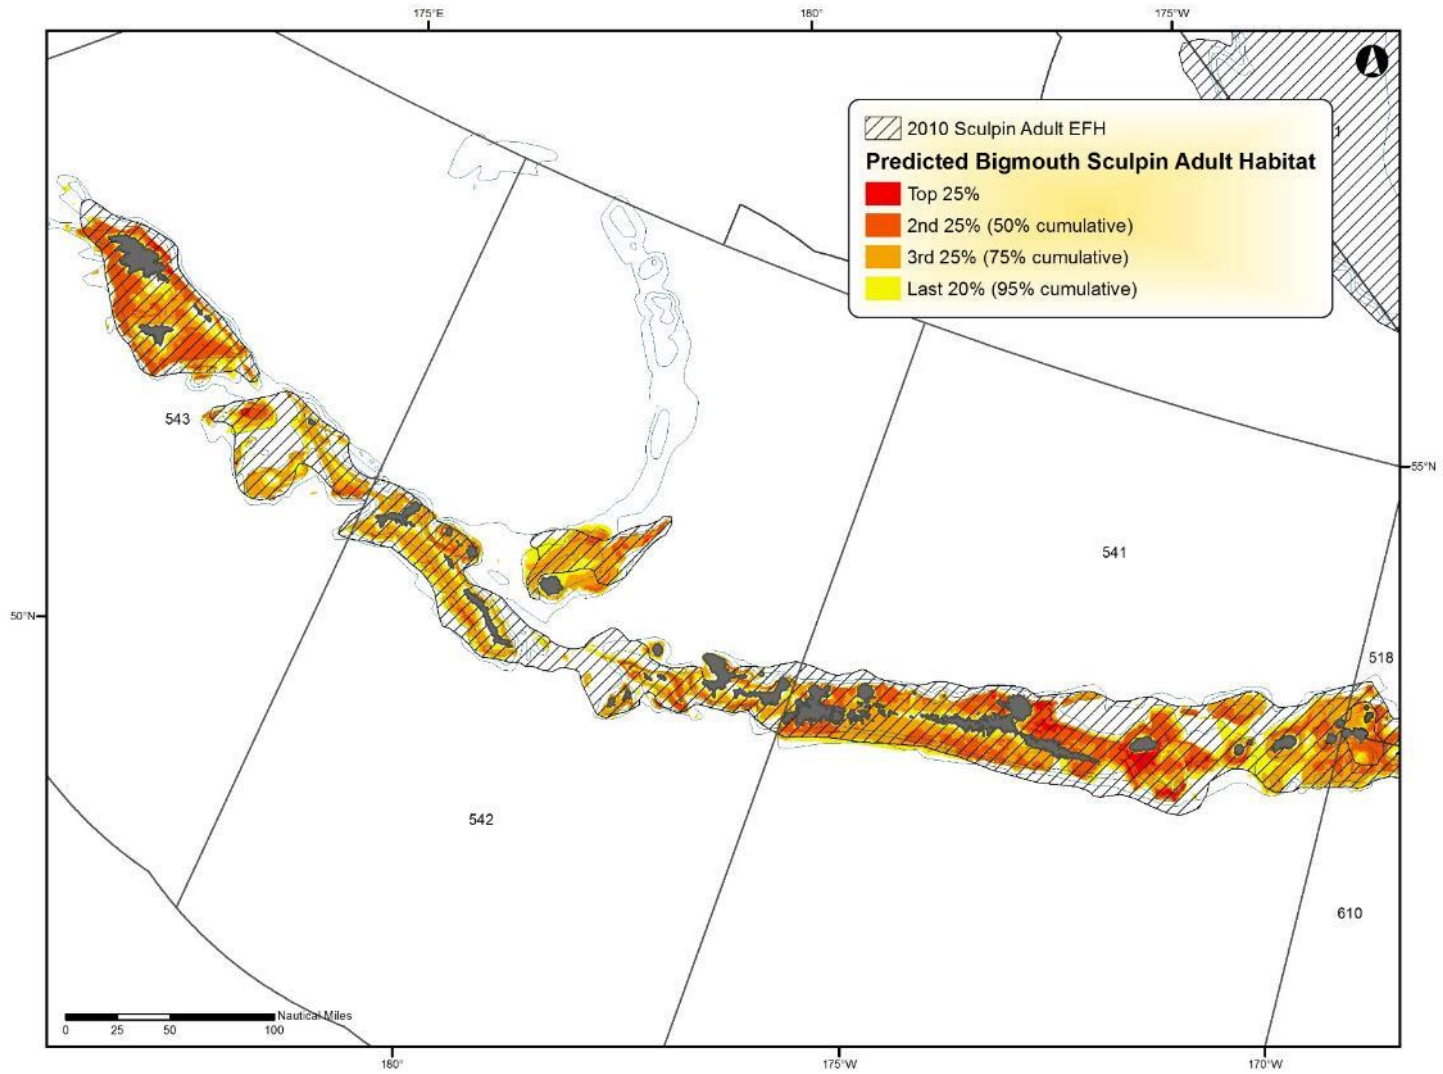

## **Appendix D: Combined Adult EFH maps for the Bering Sea and Aleutian Islands Groundfish**

Combined maps of adult EFH for Bering Sea and Aleutian Island groundfish for all seasons.

Figure D - 1 Predicted Walleye Pollock adult EFH in the Bering Sea

Figure D - 35 Predicted shortspine thornyhead rockfish adult EFH in the Aleutian Islands

Figure D - 36 Predicted harlequin rockfish adult EFH in the Aleutian Islands

Figure D - 37 Predicted rougheye rockfish adult EFH in the Aleutian Islands

Figure D - 38 Predicted Atka mackerel adult EFH in the Aleutian Islands

Figure D - 39 Predicted octopus adult EFH in the Aleutian Islands

Figure D - 40 Predicted bigmouth sculpin adult EFH in the Aleutian Islands

Figure D - 41 Predicted great sculpin adult EFH in the Aleutian Islands

Figure D - 42 Predicted adult yellow Irish lord adult EFH in the Aleutian Islands

Figure D - 43 Predicted Alaska skate adult EFH in the Aleutian Islands