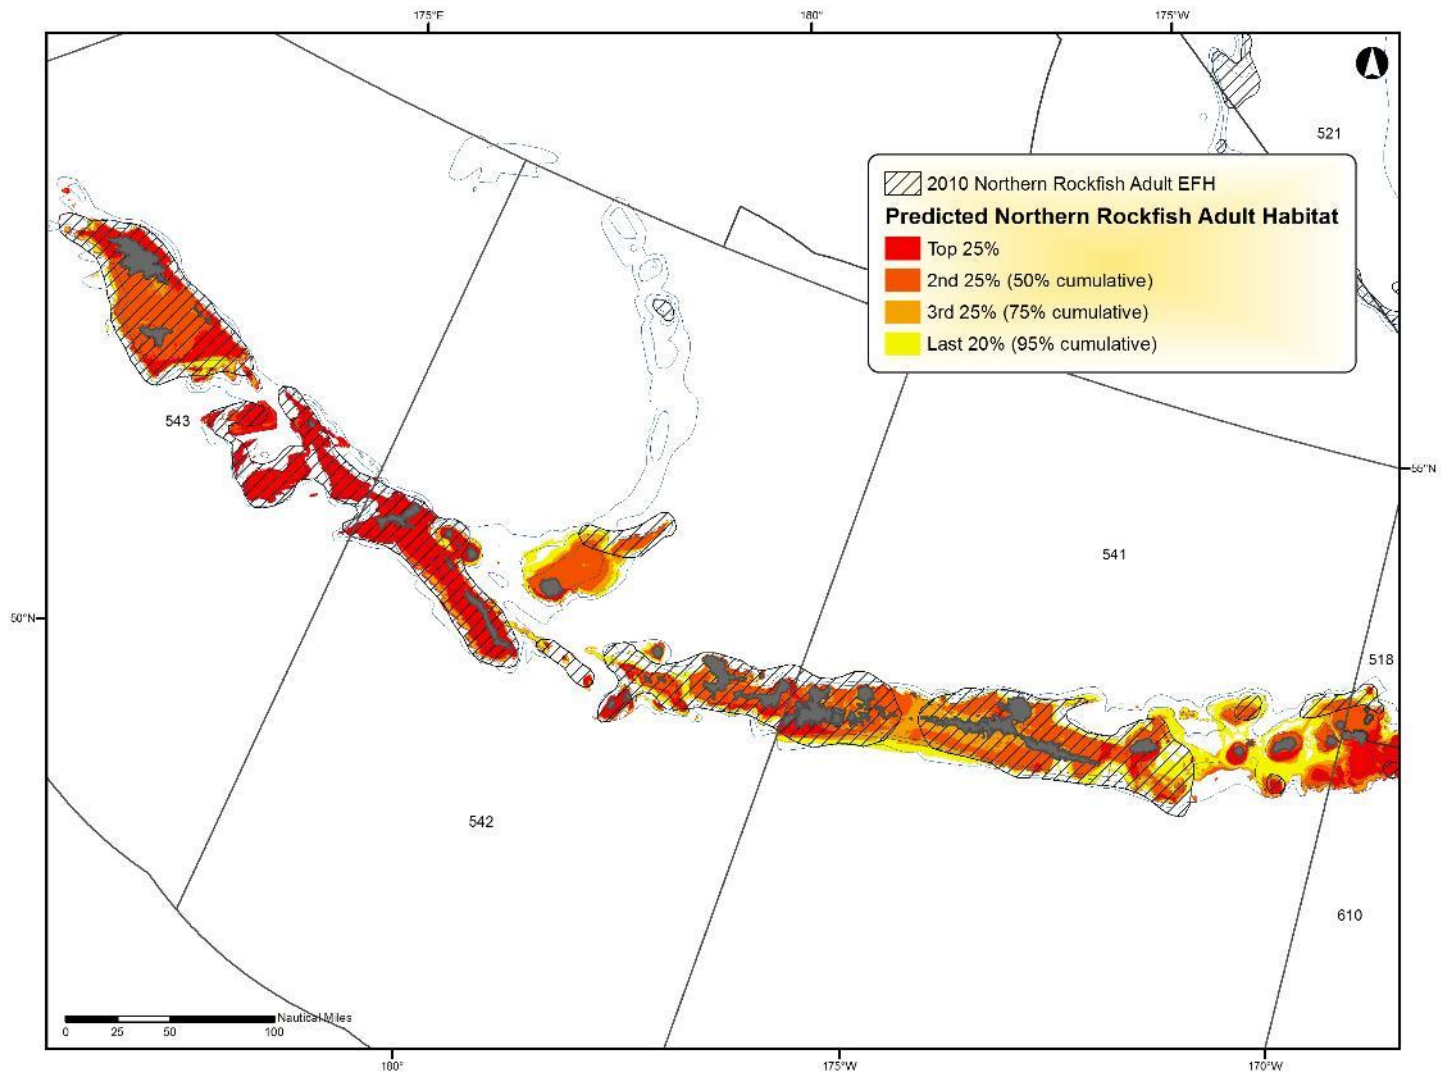

Figure D - 23 Predicted sablefish adult EFH in the Aleutian Islands

Figure D - 24 Predicted Greenland turbot adult EFH in the Aleutian Islands

Figure D - 25 Predicted arrowtooth flounder adult EFH in the Aleutian Islands

Figure D - 26 Predicted Kamchatka flounder adult EFH in the Aleutian Islands

Figure D - 27 Predicted northern rock sole adult EFH in the Aleutian Islands

Figure D - 28 Predicted rex sole adult EFH in the Aleutian Islands

Figure D - 29 Predicted dover sole adult EFH in the Aleutian Islands

Figure D - 30 Predicted flathead sole adult EFH in the Aleutian Islands

Figure D - 31 Predicted Pacific ocean perch adult EFH in the Aleutian Islands

Figure D - 32 Predicted northern rockfish adult EFH in the Aleutian Islands

Figure D - 33 Predicted blackspotted rockfish adult EFH in the Aleutian Islands

Figure D - 34 Predicted dusky rockfish adult EFH in the Aleutian Islands