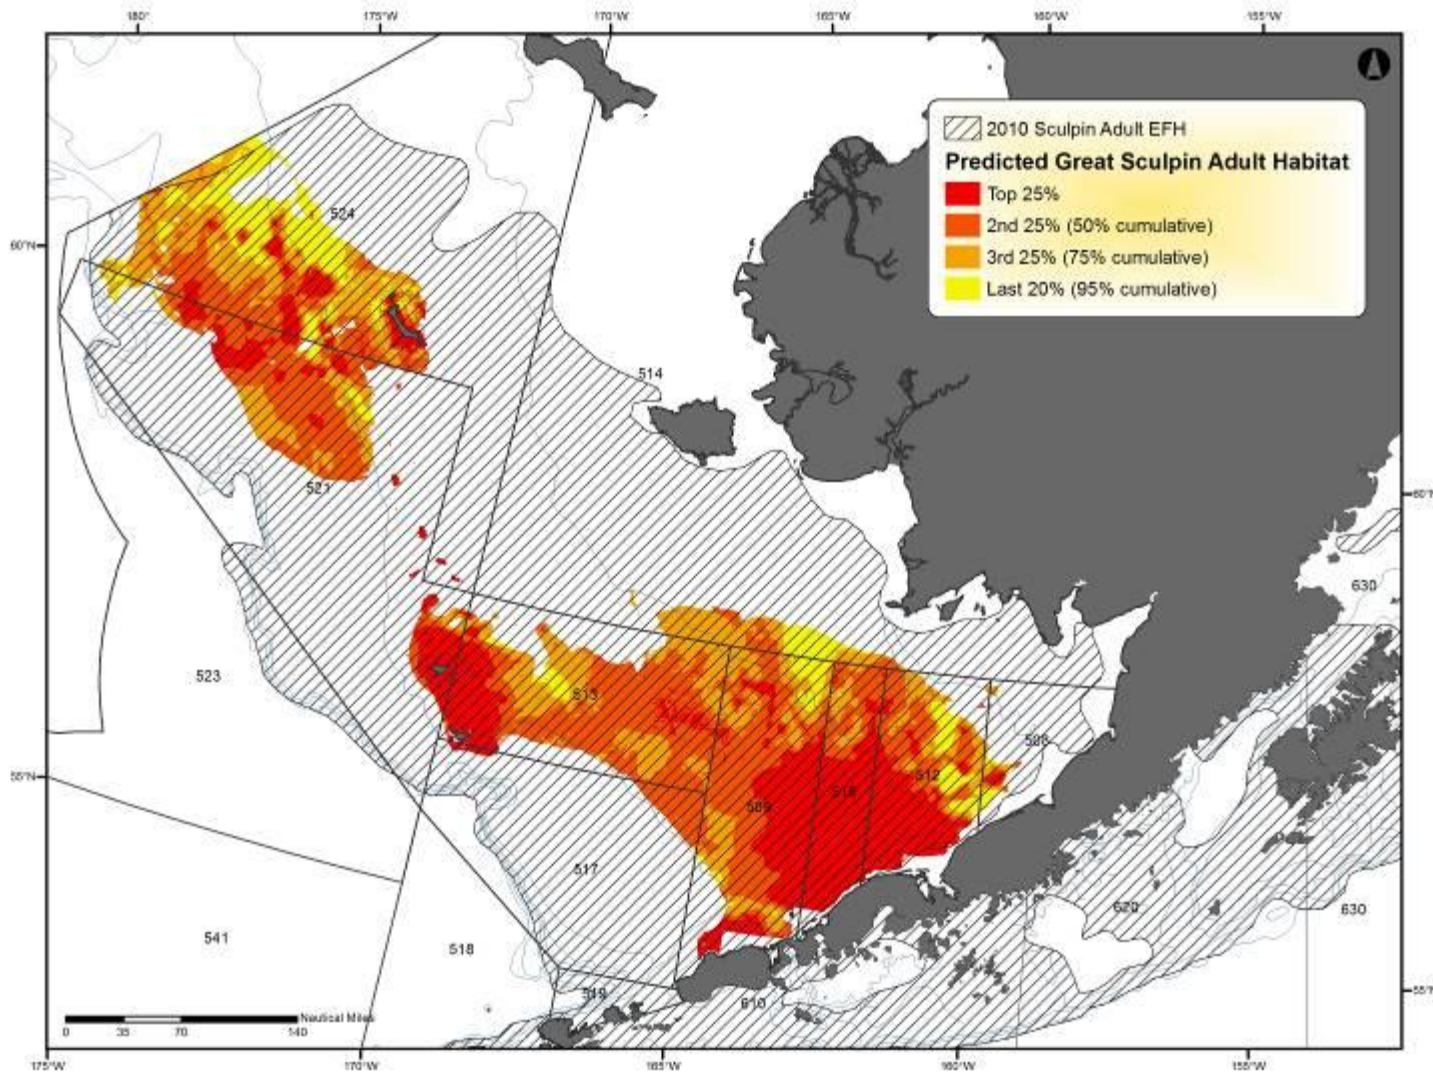

Figure D - 13 Predicted Pacific ocean perch adult EFH in the Bering Sea

Figure D - 14 Predicted blackspotted rockfish adult EFH in the Bering Sea

Figure D - 15 Predicted shortspine thornyhead rockfish adult EFH in the Bering Sea

Figure D - 16 Predicted octopus adult EFH in the Bering Sea

Figure D - 17 Predicted great sculpin adult EFH in the Bering Sea

Figure D - 18 Predicted Alaska skate adult EFH in the Bering Sea

Figure D - 19 Predicted Aleutian skate adult EFH in the Bering Sea

Figure D - 20 Predicted Bering skate adult EFH in the Bering Sea

Figure D - 21 Predicted walleye pollock adult EFH in the Aleutian Islands

Figure D - 22 Predicted Pacific cod adult EFH in the Aleutian Islands