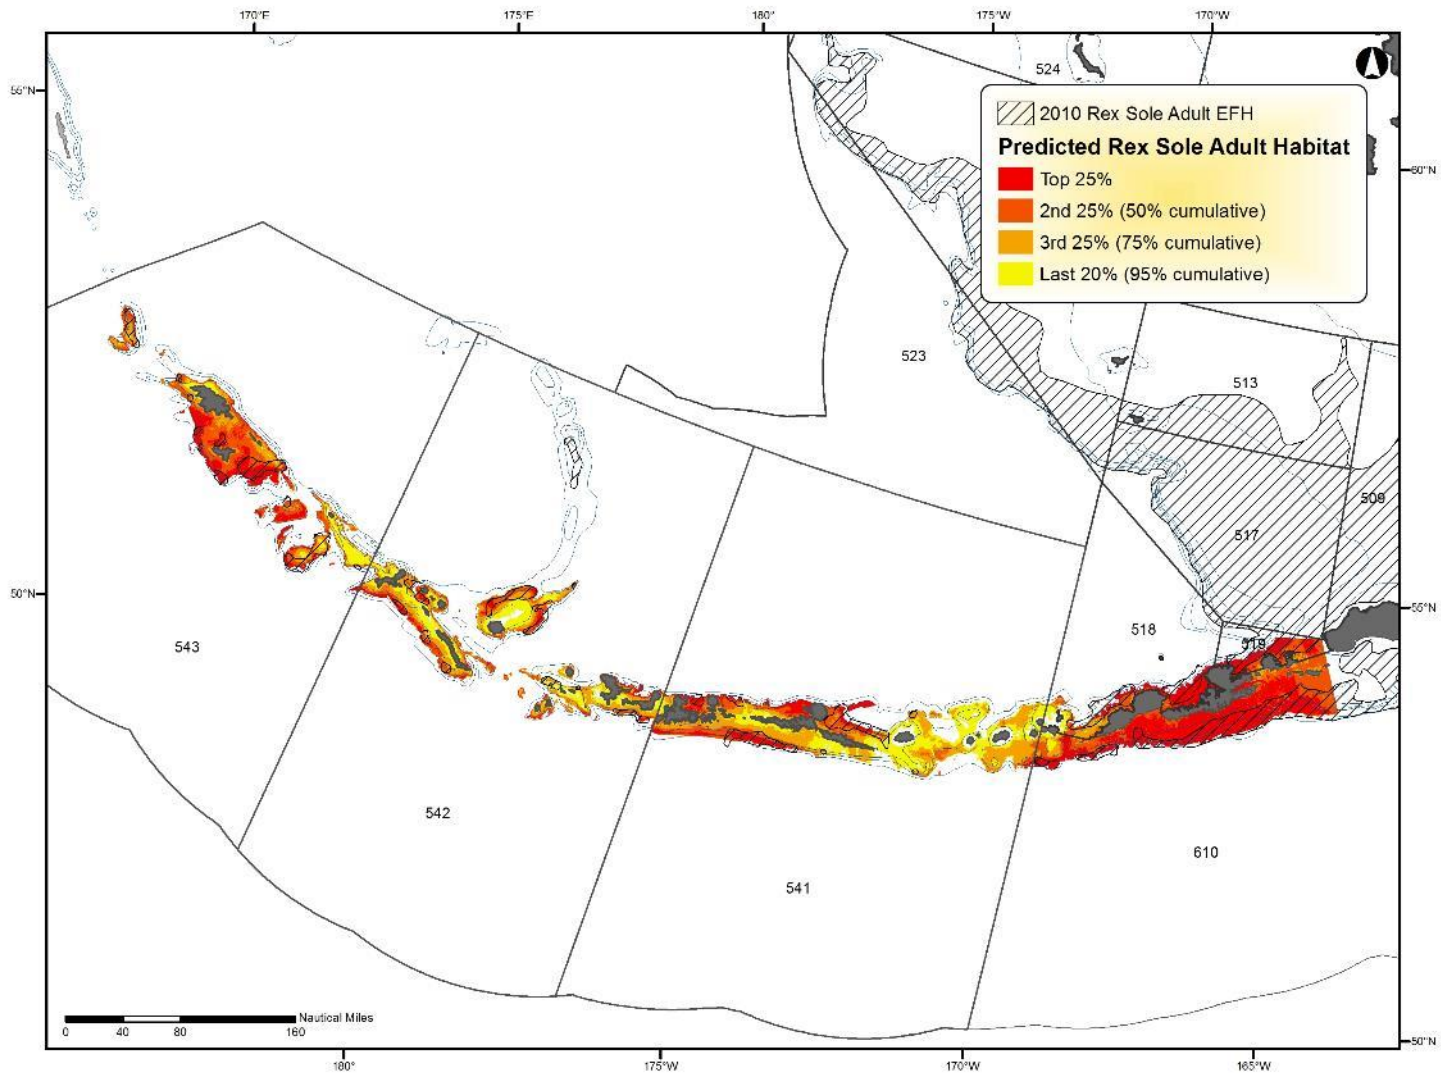

Figure D - 23 Predicted sablefish adult EFH in the Aleutian Islands

Figure D - 24 Predicted Greenland turbot adult EFH in the Aleutian Islands

Figure D - 25 Predicted arrowtooth flounder adult EFH in the Aleutian Islands

Figure D - 26 Predicted Kamchatka flounder adult EFH in the Aleutian Islands

Figure D - 27 Predicted northern rock sole adult EFH in the Aleutian Islands

Figure D - 28 Predicted rex sole adult EFH in the Aleutian Islands

Figure D - 29 Predicted dover sole adult EFH in the Aleutian Islands

Figure D - 30 Predicted flathead sole adult EFH in the Aleutian Islands

Figure D - 31 Predicted Pacific ocean perch adult EFH in the Aleutian Islands