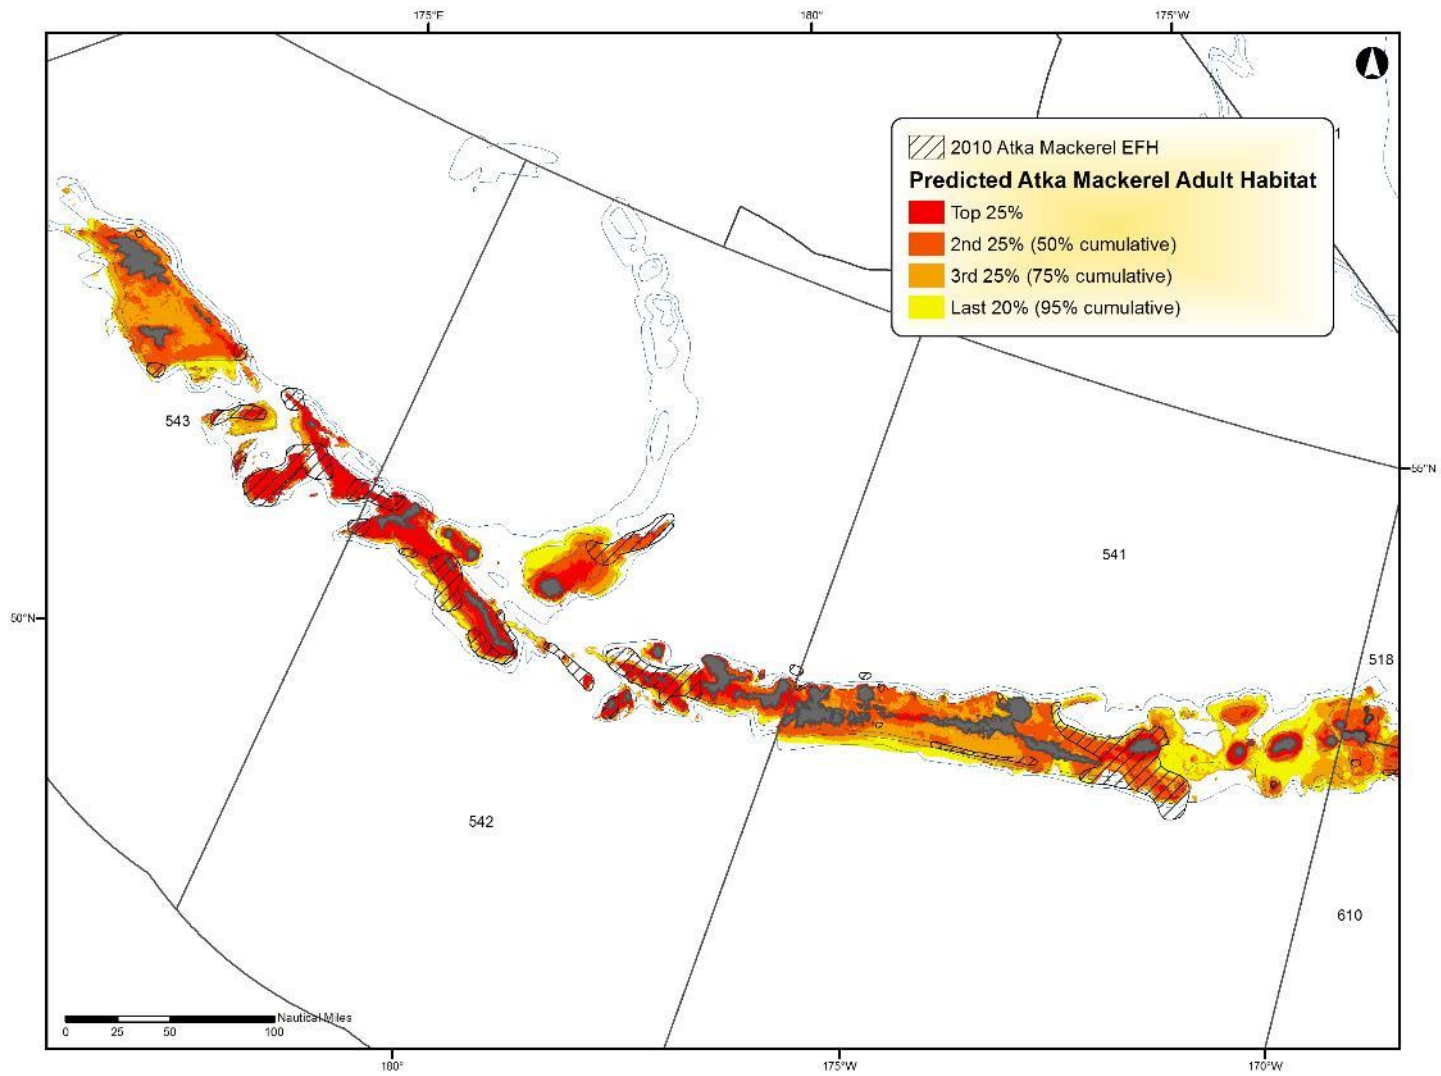

Figure D - 29 Predicted dover sole adult EFH in the Aleutian Islands

Figure D - 30 Predicted flathead sole adult EFH in the Aleutian Islands

Figure D - 31 Predicted Pacific ocean perch adult EFH in the Aleutian Islands

Figure D - 32 Predicted northern rockfish adult EFH in the Aleutian Islands

Figure D - 33 Predicted blackspotted rockfish adult EFH in the Aleutian Islands

Figure D - 34 Predicted dusky rockfish adult EFH in the Aleutian Islands

Figure D - 35 Predicted shortspine thornyhead rockfish adult EFH in the Aleutian Islands

Figure D - 36 Predicted harlequin rockfish adult EFH in the Aleutian Islands

Figure D - 37 Predicted rougheye rockfish adult EFH in the Aleutian Islands

Figure D - 38 Predicted Atka mackerel adult EFH in the Aleutian Islands

Figure D - 39 Predicted octopus adult EFH in the Aleutian Islands

Figure D - 40 Predicted bigmouth sculpin adult EFH in the Aleutian Islands