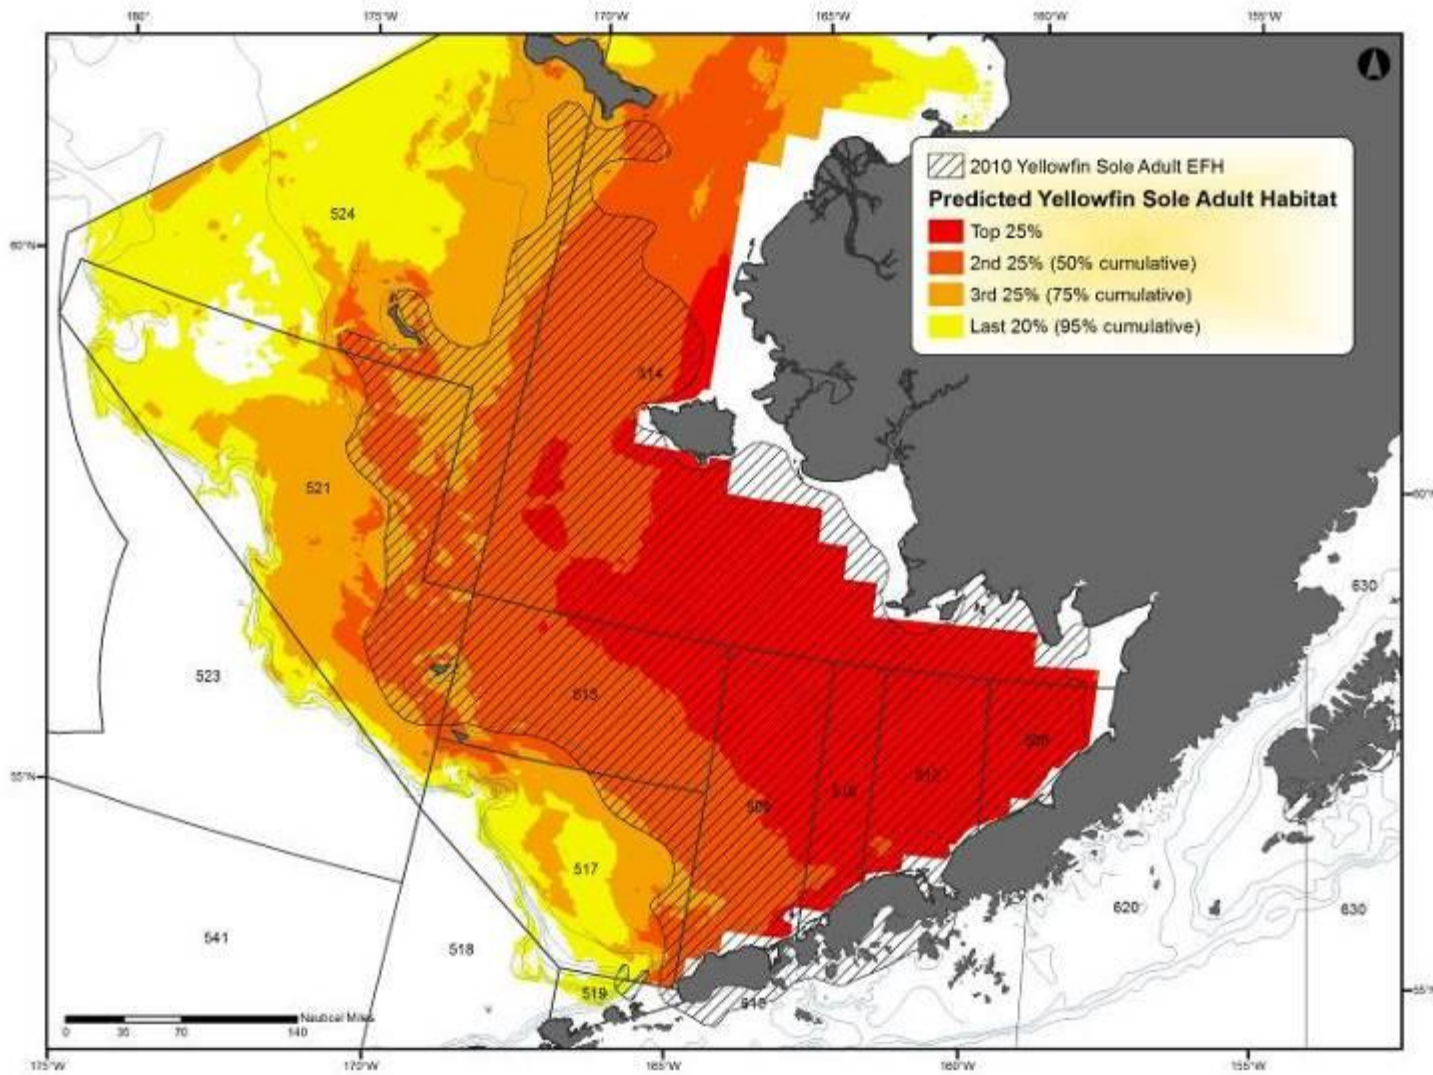

## **Appendix D: Combined Adult EFH maps for the Bering Sea and Aleutian Islands Groundfish**

Combined maps of adult EFH for Bering Sea and Aleutian Island groundfish for all seasons.

Figure D - 1 Predicted Walleye Pollock adult EFH in the Bering Sea

Figure D - 2 Predicted Pacific cod adult EFH in the Bering Sea

Figure D - 3 Predicted sablefish adult EFH in the Bering Sea

Figure D - 4 Predicted yellowfin sole adult EFH in the Bering Sea

Figure D - 5 Predicted Kamchatka flounder adult EFH in the Bering Sea

Figure D - 6 Predicted Greenland turbot adult EFH in the Bering Sea

Figure D - 7 Predicted arrowtooth flounder adult EFH in the Bering Sea

Figure D - 8 Predicted northern rock sole adult EFH in the Bering Sea