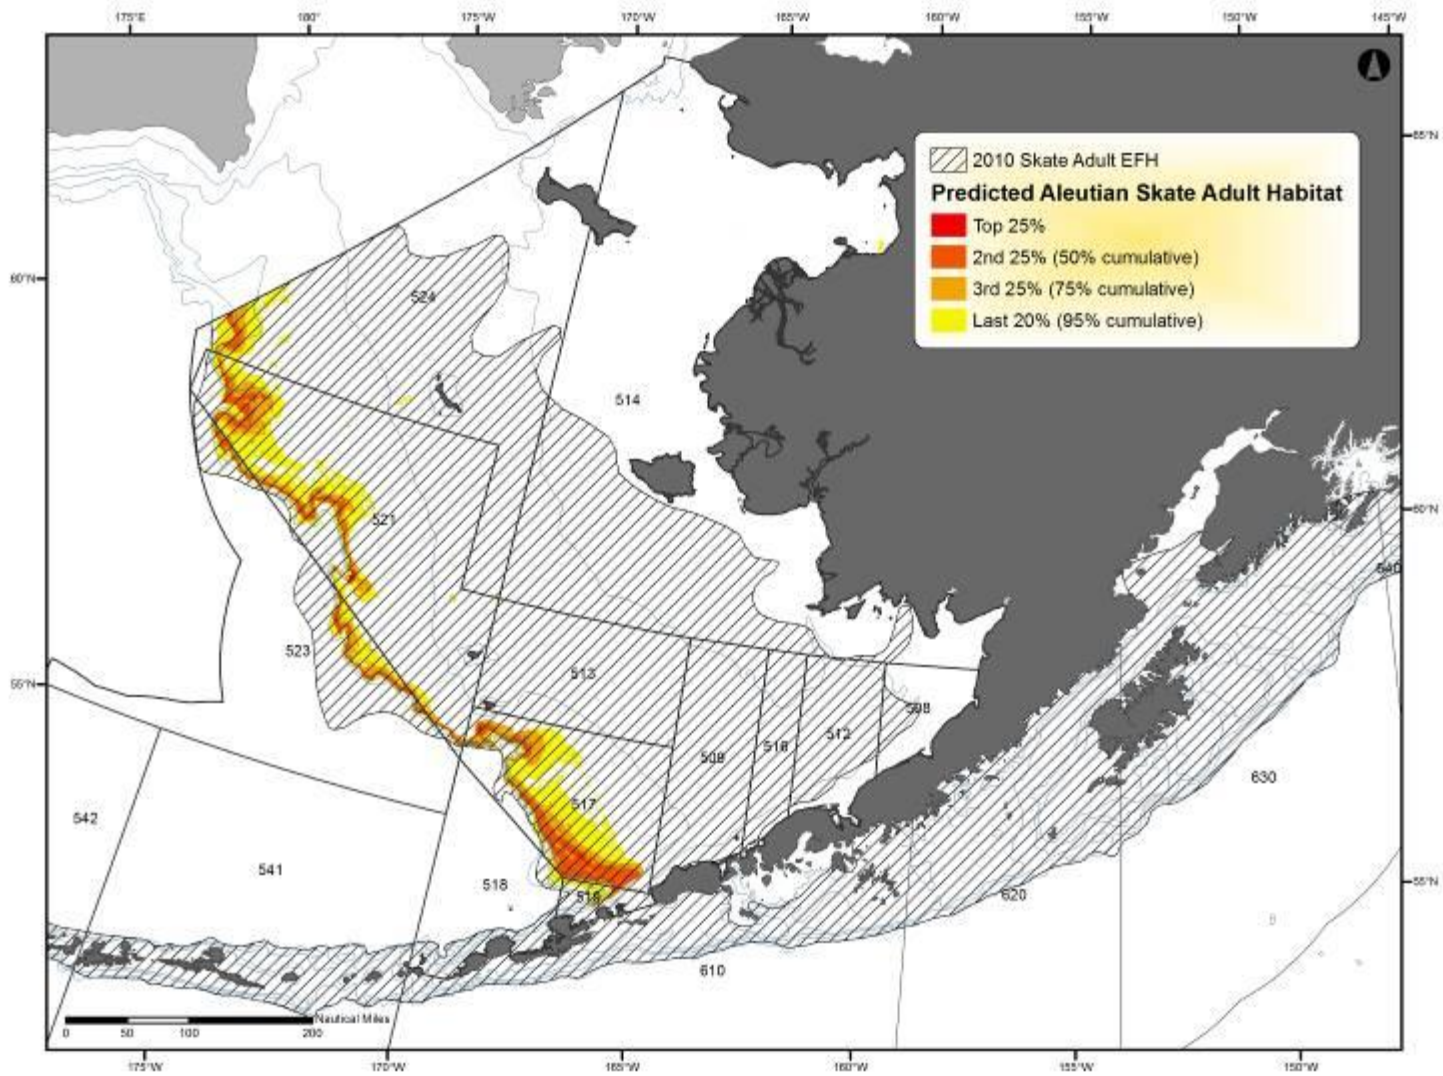

Figure D - 13 Predicted Pacific ocean perch adult EFH in the Bering Sea

Figure D - 14 Predicted blackspotted rockfish adult EFH in the Bering Sea

Figure D - 15 Predicted shortspine thornyhead rockfish adult EFH in the Bering Sea

Figure D - 16 Predicted octopus adult EFH in the Bering Sea

Figure D - 17 Predicted great sculpin adult EFH in the Bering Sea

Figure D - 18 Predicted Alaska skate adult EFH in the Bering Sea

Figure D - 19 Predicted Aleutian skate adult EFH in the Bering Sea

Figure D - 20 Predicted Bering skate adult EFH in the Bering Sea

Figure D - 21 Predicted walleye pollock adult EFH in the Aleutian Islands

Figure D - 22 Predicted Pacific cod adult EFH in the Aleutian Islands