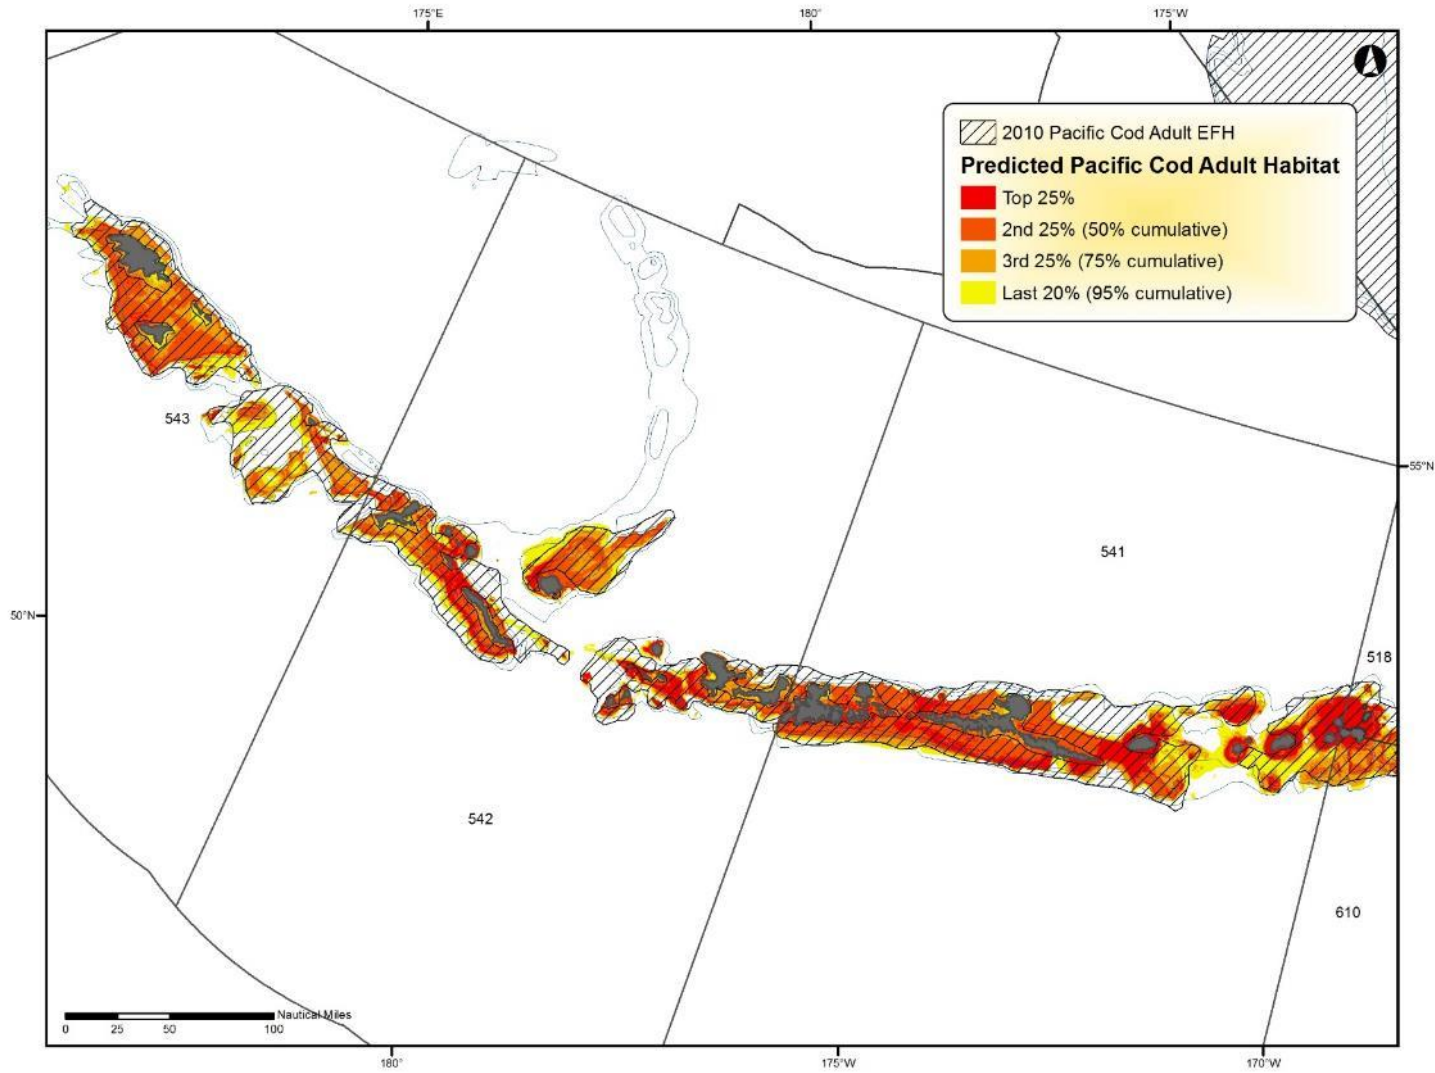

## **Appendix D: Combined Adult EFH maps for the Bering Sea and Aleutian Islands Groundfish**

Combined maps of adult EFH for Bering Sea and Aleutian Island groundfish for all seasons.

Figure D - 1 Predicted Walleye Pollock adult EFH in the Bering Sea

Figure D - 16 Predicted octopus adult EFH in the Bering Sea

Figure D - 17 Predicted great sculpin adult EFH in the Bering Sea

Figure D - 18 Predicted Alaska skate adult EFH in the Bering Sea

Figure D - 19 Predicted Aleutian skate adult EFH in the Bering Sea

Figure D - 20 Predicted Bering skate adult EFH in the Bering Sea

Figure D - 21 Predicted walleye pollock adult EFH in the Aleutian Islands

Figure D - 22 Predicted Pacific cod adult EFH in the Aleutian Islands

Figure D - 23 Predicted sablefish adult EFH in the Aleutian Islands

Figure D - 24 Predicted Greenland turbot adult EFH in the Aleutian Islands

Figure D - 25 Predicted arrowtooth flounder adult EFH in the Aleutian Islands