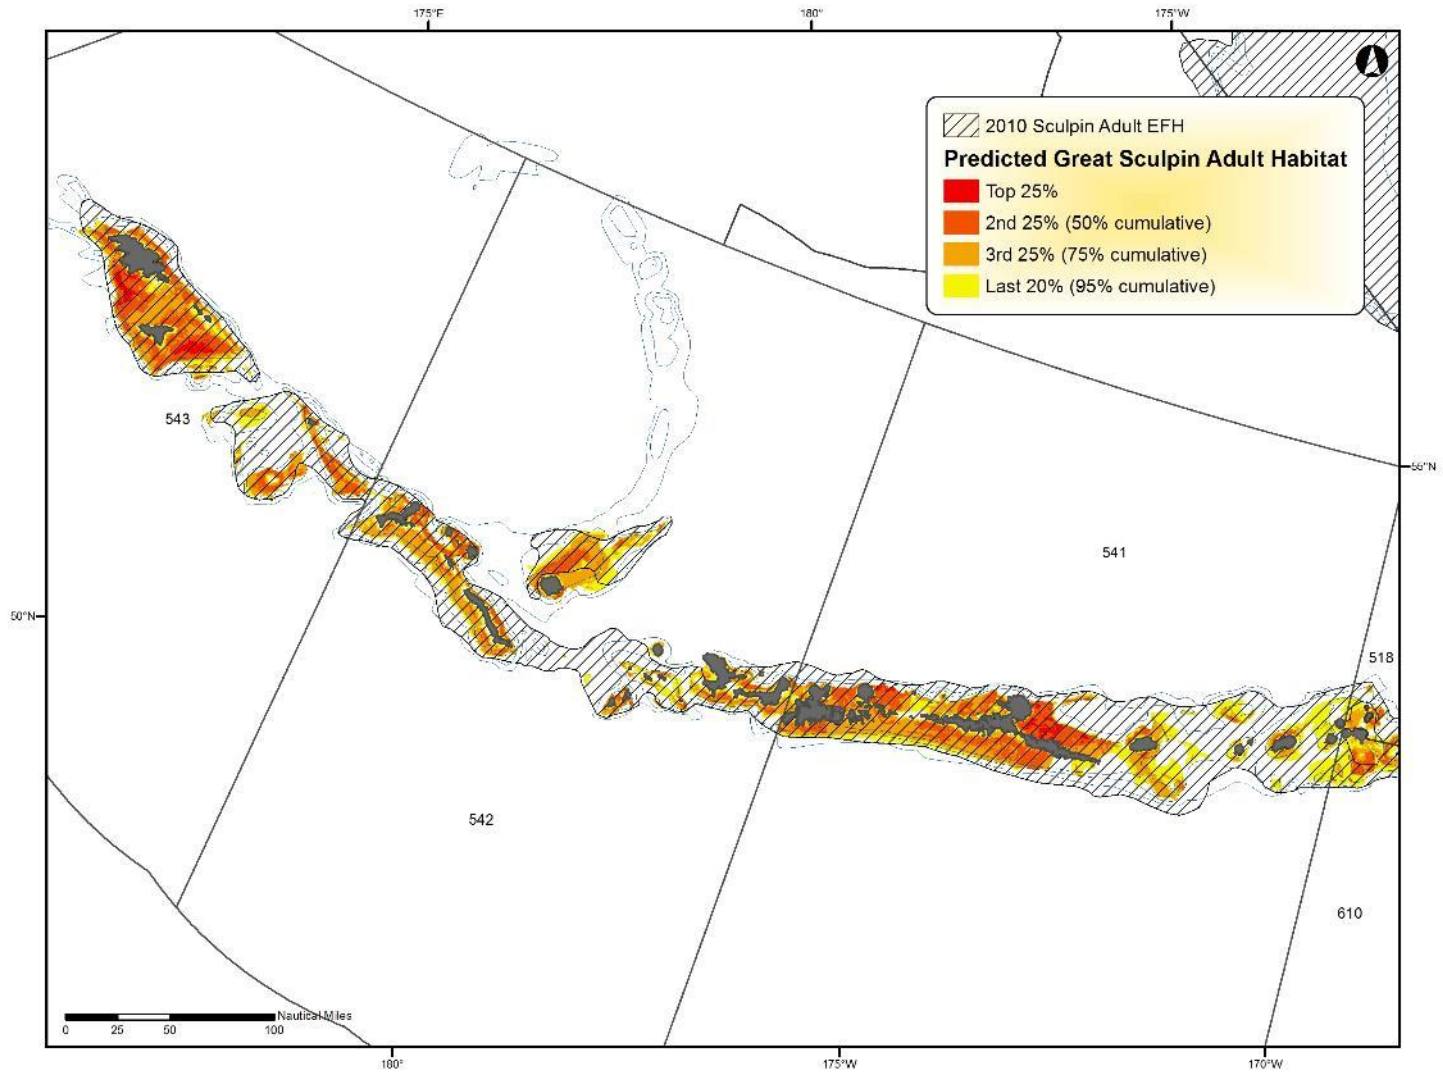

## **Appendix D: Combined Adult EFH maps for the Bering Sea and Aleutian Islands Groundfish**

Combined maps of adult EFH for Bering Sea and Aleutian Island groundfish for all seasons.

Figure D - 1 Predicted Walleye Pollock adult EFH in the Bering Sea

Figure D - 35 Predicted shortspine thornyhead rockfish adult EFH in the Aleutian Islands

Figure D - 36 Predicted harlequin rockfish adult EFH in the Aleutian Islands

Figure D - 37 Predicted rougheye rockfish adult EFH in the Aleutian Islands

Figure D - 38 Predicted Atka mackerel adult EFH in the Aleutian Islands

Figure D - 39 Predicted octopus adult EFH in the Aleutian Islands

Figure D - 40 Predicted bigmouth sculpin adult EFH in the Aleutian Islands

Figure D - 41 Predicted great sculpin adult EFH in the Aleutian Islands

Figure D - 42 Predicted adult yellow Irish lord adult EFH in the Aleutian Islands

Figure D - 43 Predicted Alaska skate adult EFH in the Aleutian Islands