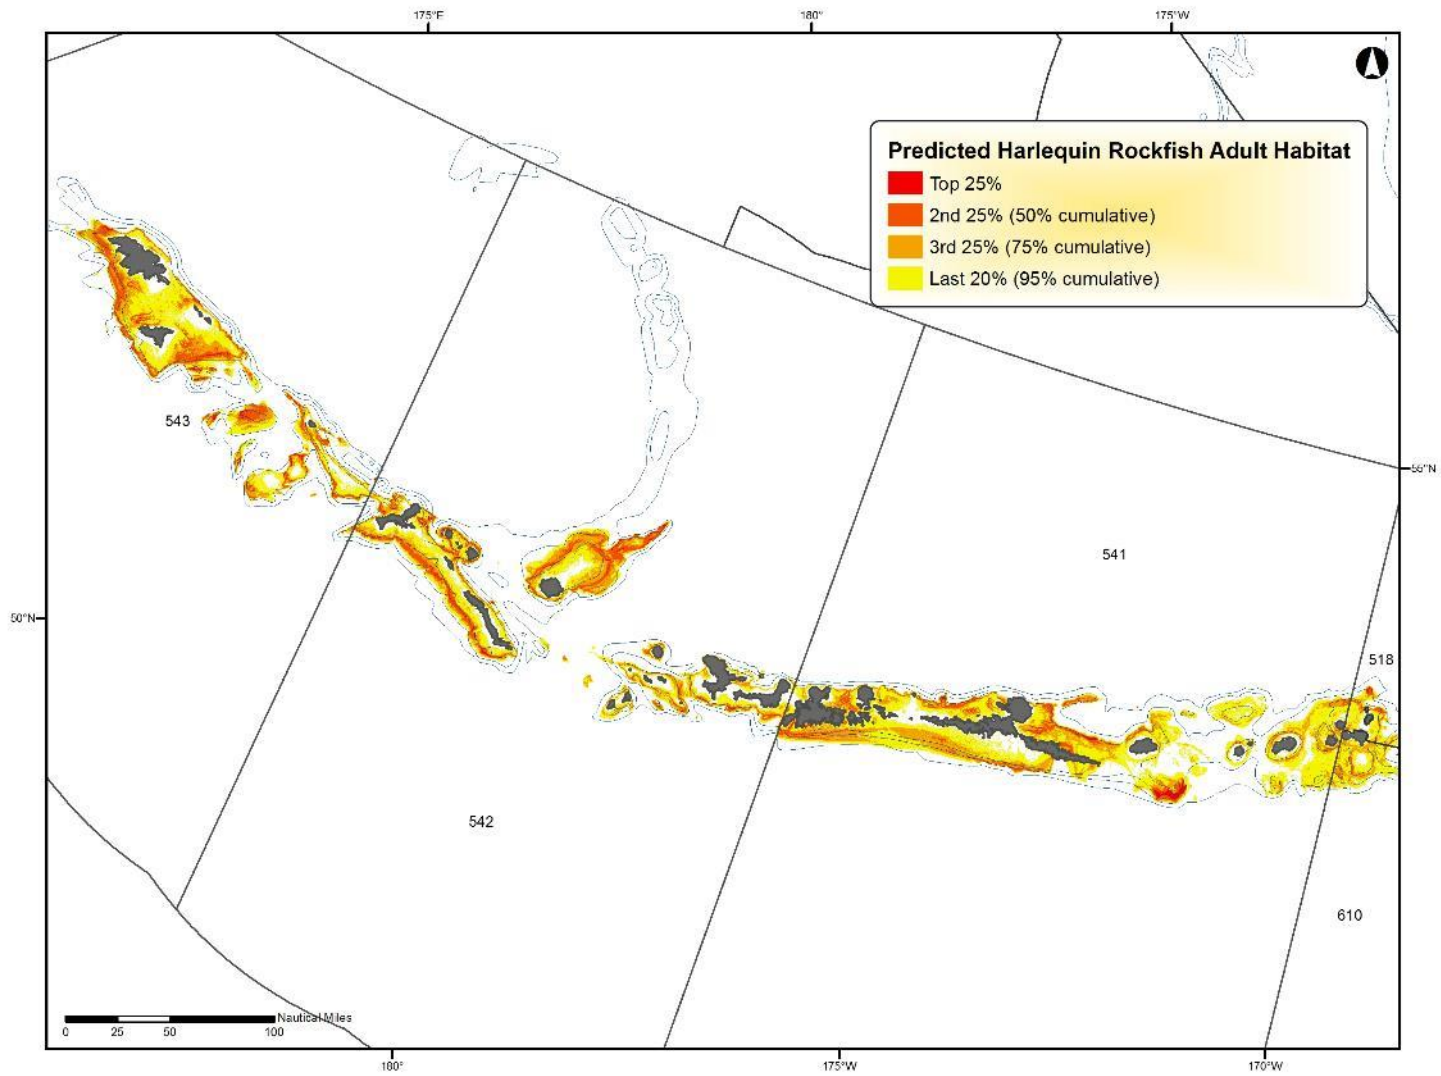

Figure D - 29 Predicted dover sole adult EFH in the Aleutian Islands

Figure D - 30 Predicted flathead sole adult EFH in the Aleutian Islands

Figure D - 31 Predicted Pacific ocean perch adult EFH in the Aleutian Islands

Figure D - 32 Predicted northern rockfish adult EFH in the Aleutian Islands

Figure D - 33 Predicted blackspotted rockfish adult EFH in the Aleutian Islands

Figure D - 34 Predicted dusky rockfish adult EFH in the Aleutian Islands

Figure D - 35 Predicted shortspine thornyhead rockfish adult EFH in the Aleutian Islands

Figure D - 36 Predicted harlequin rockfish adult EFH in the Aleutian Islands

Figure D - 37 Predicted rougheye rockfish adult EFH in the Aleutian Islands

Figure D - 38 Predicted Atka mackerel adult EFH in the Aleutian Islands

Figure D - 39 Predicted octopus adult EFH in the Aleutian Islands

Figure D - 40 Predicted bigmouth sculpin adult EFH in the Aleutian Islands