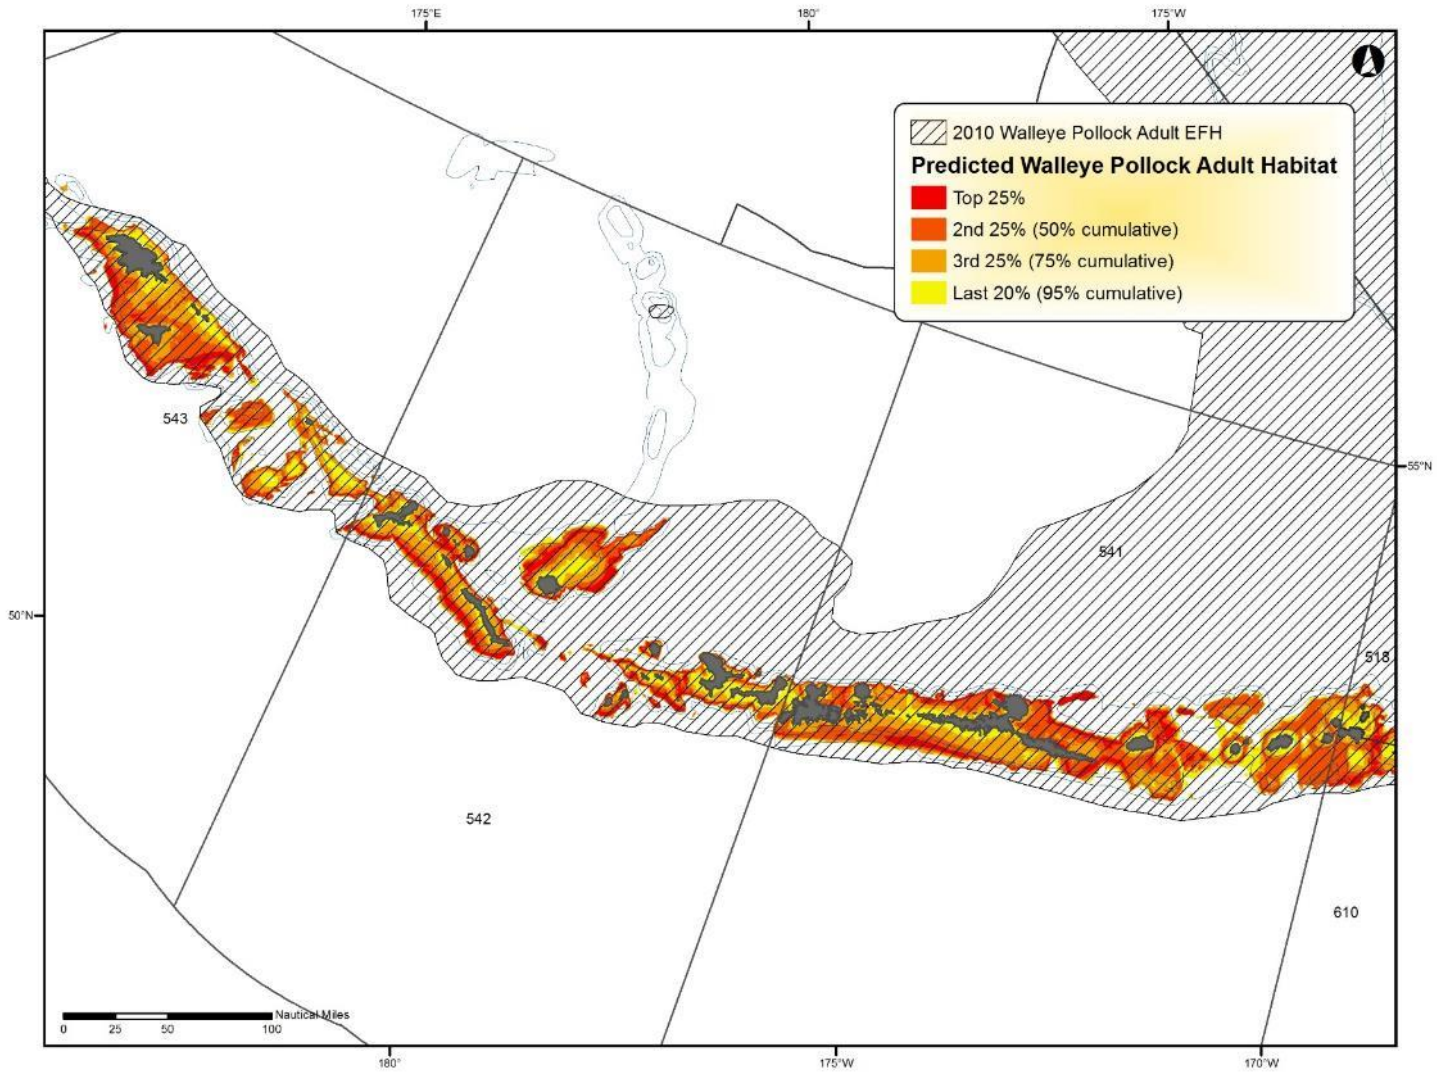

## **Appendix D: Combined Adult EFH maps for the Bering Sea and Aleutian Islands Groundfish**

Combined maps of adult EFH for Bering Sea and Aleutian Island groundfish for all seasons.

Figure D - 1 Predicted Walleye Pollock adult EFH in the Bering Sea

Figure D - 16 Predicted octopus adult EFH in the Bering Sea

Figure D - 17 Predicted great sculpin adult EFH in the Bering Sea

Figure D - 18 Predicted Alaska skate adult EFH in the Bering Sea

Figure D - 19 Predicted Aleutian skate adult EFH in the Bering Sea

Figure D - 20 Predicted Bering skate adult EFH in the Bering Sea

Figure D - 21 Predicted walleye pollock adult EFH in the Aleutian Islands

Figure D - 22 Predicted Pacific cod adult EFH in the Aleutian Islands

Figure D - 23 Predicted sablefish adult EFH in the Aleutian Islands

Figure D - 24 Predicted Greenland turbot adult EFH in the Aleutian Islands

Figure D - 25 Predicted arrowtooth flounder adult EFH in the Aleutian Islands