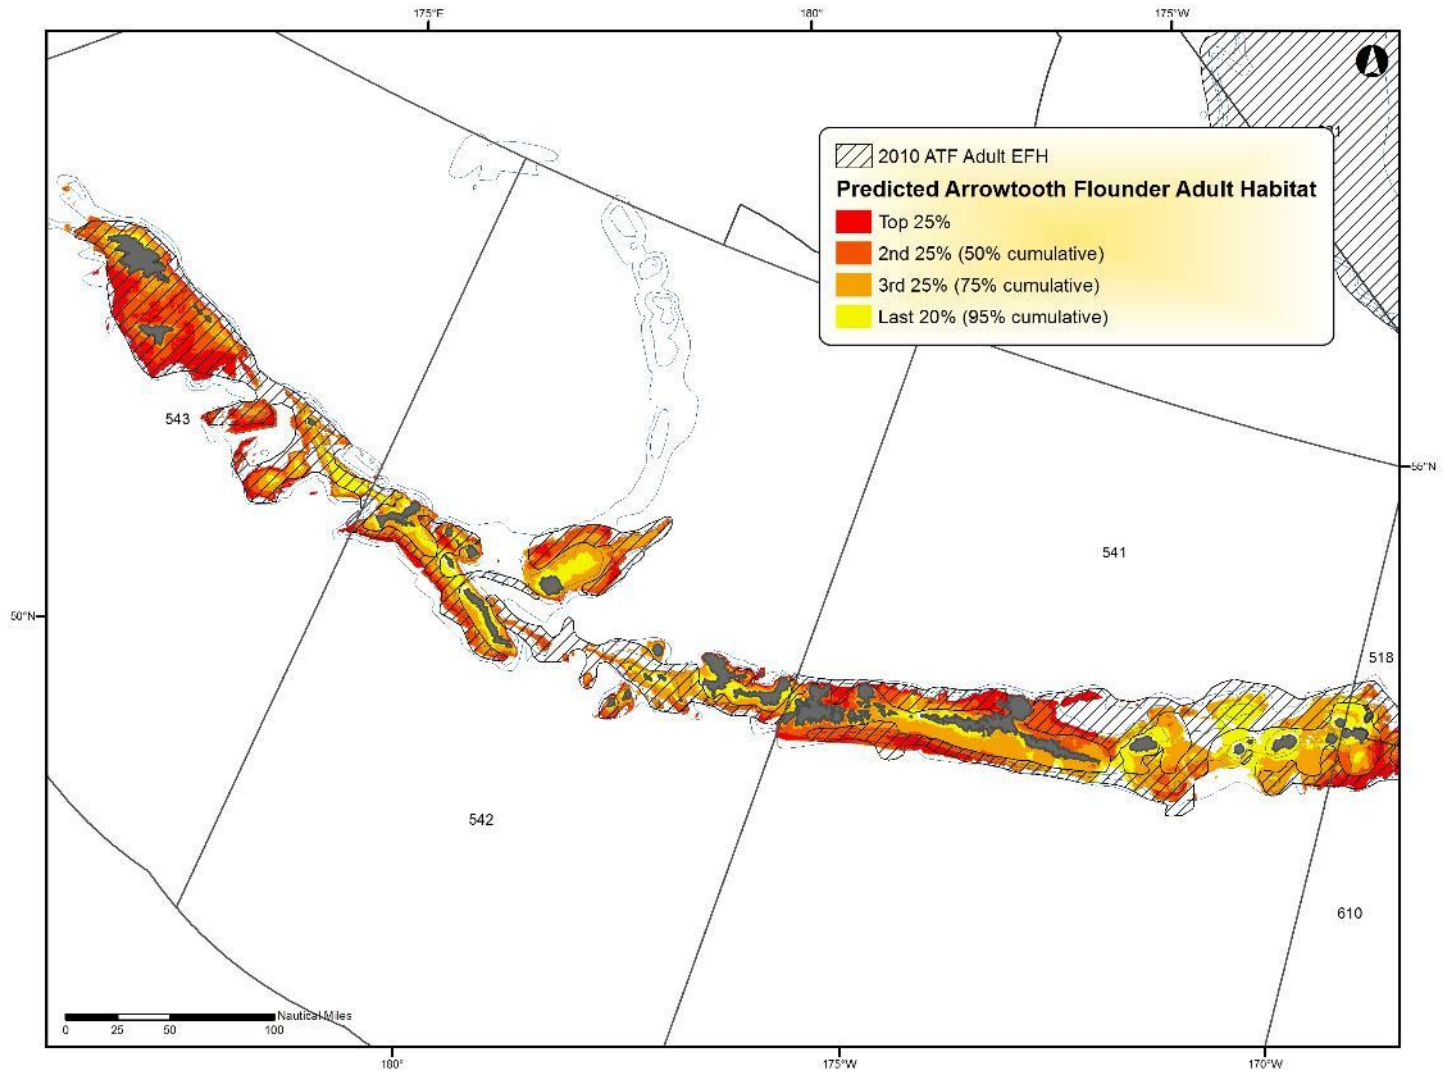

Figure D - 20 Predicted Bering skate adult EFH in the Bering Sea

Figure D - 21 Predicted walleye pollock adult EFH in the Aleutian Islands

Figure D - 22 Predicted Pacific cod adult EFH in the Aleutian Islands

Figure D - 23 Predicted sablefish adult EFH in the Aleutian Islands

Figure D - 24 Predicted Greenland turbot adult EFH in the Aleutian Islands

Figure D - 25 Predicted arrowtooth flounder adult EFH in the Aleutian Islands

Figure D - 26 Predicted Kamchatka flounder adult EFH in the Aleutian Islands

Figure D - 27 Predicted northern rock sole adult EFH in the Aleutian Islands

Figure D - 28 Predicted rex sole adult EFH in the Aleutian Islands