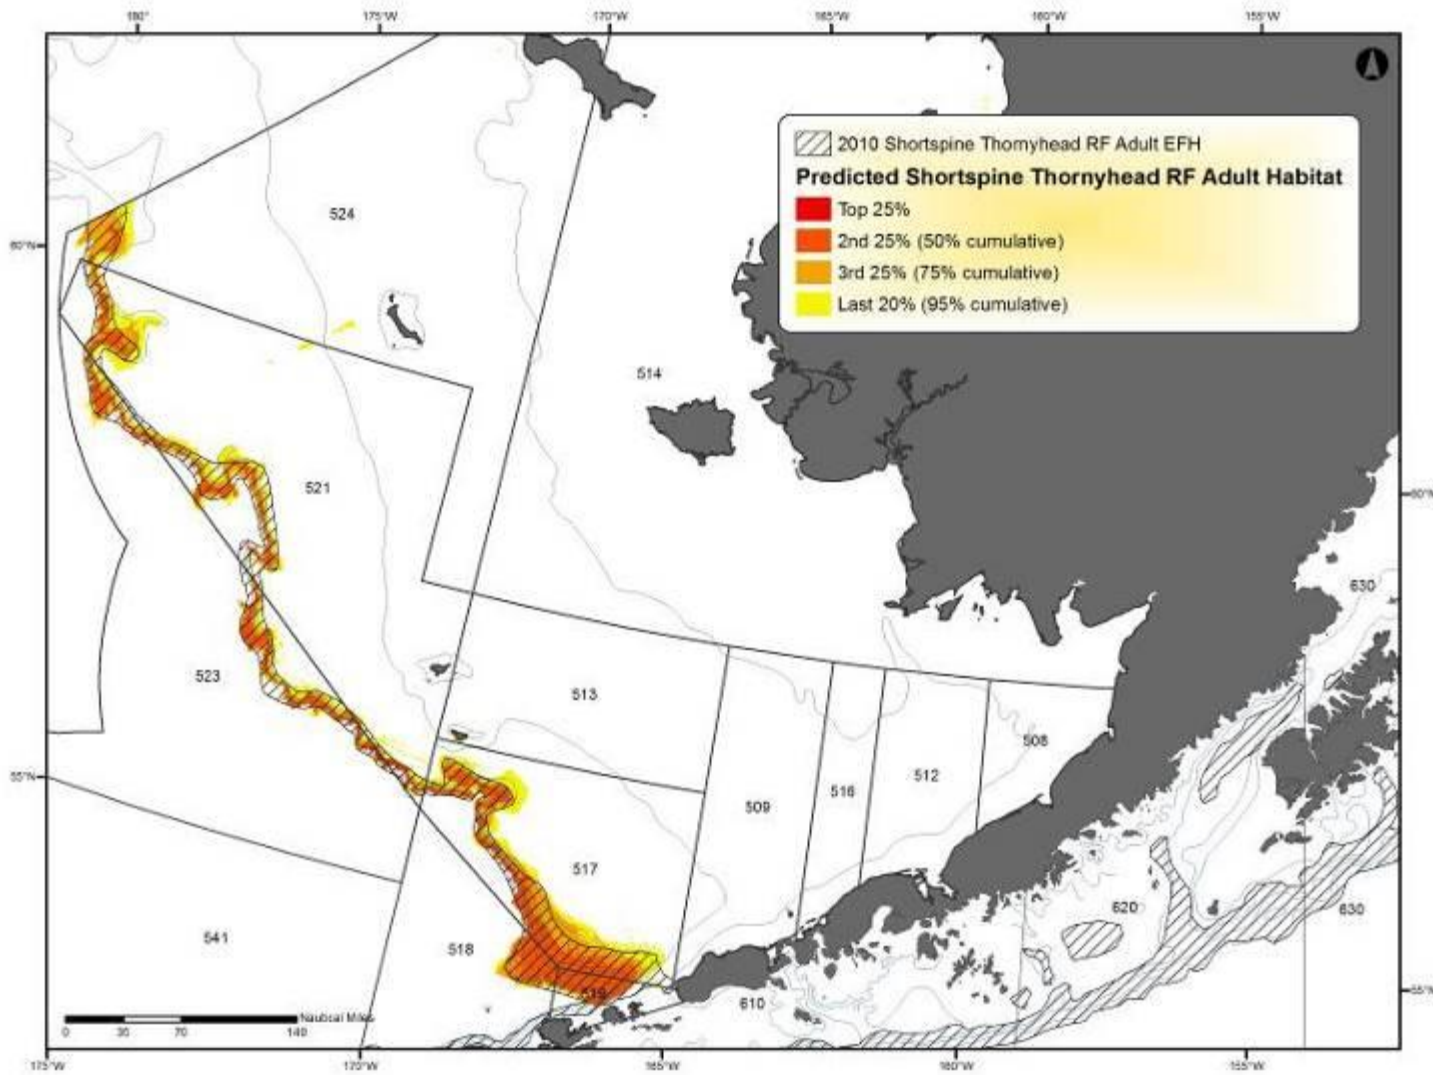

Figure D - 13 Predicted Pacific ocean perch adult EFH in the Bering Sea

Figure D - 14 Predicted blackspotted rockfish adult EFH in the Bering Sea

Figure D - 15 Predicted shortspine thornyhead rockfish adult EFH in the Bering Sea

Figure D - 16 Predicted octopus adult EFH in the Bering Sea

Figure D - 17 Predicted great sculpin adult EFH in the Bering Sea

Figure D - 18 Predicted Alaska skate adult EFH in the Bering Sea

Figure D - 19 Predicted Aleutian skate adult EFH in the Bering Sea