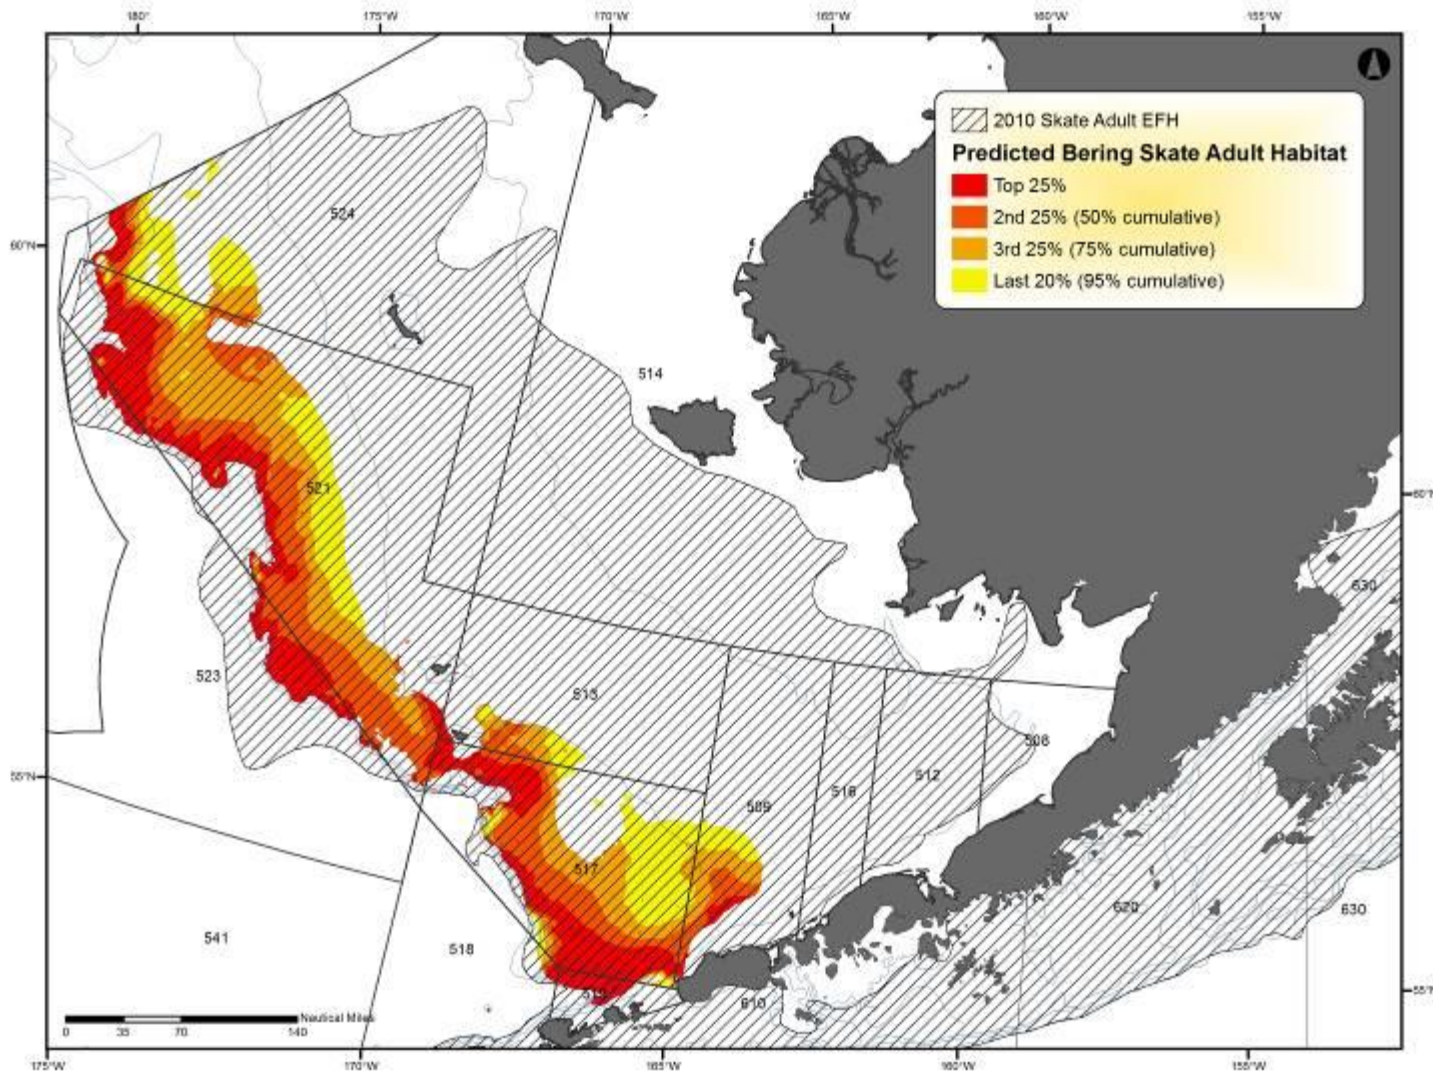

Figure D - 13 Predicted Pacific ocean perch adult EFH in the Bering Sea

Figure D - 14 Predicted blackspotted rockfish adult EFH in the Bering Sea

Figure D - 15 Predicted shortspine thornyhead rockfish adult EFH in the Bering Sea

Figure D - 16 Predicted octopus adult EFH in the Bering Sea

Figure D - 17 Predicted great sculpin adult EFH in the Bering Sea

Figure D - 18 Predicted Alaska skate adult EFH in the Bering Sea

Figure D - 19 Predicted Aleutian skate adult EFH in the Bering Sea

Figure D - 20 Predicted Bering skate adult EFH in the Bering Sea

Figure D - 21 Predicted walleye pollock adult EFH in the Aleutian Islands

Figure D - 22 Predicted Pacific cod adult EFH in the Aleutian Islands