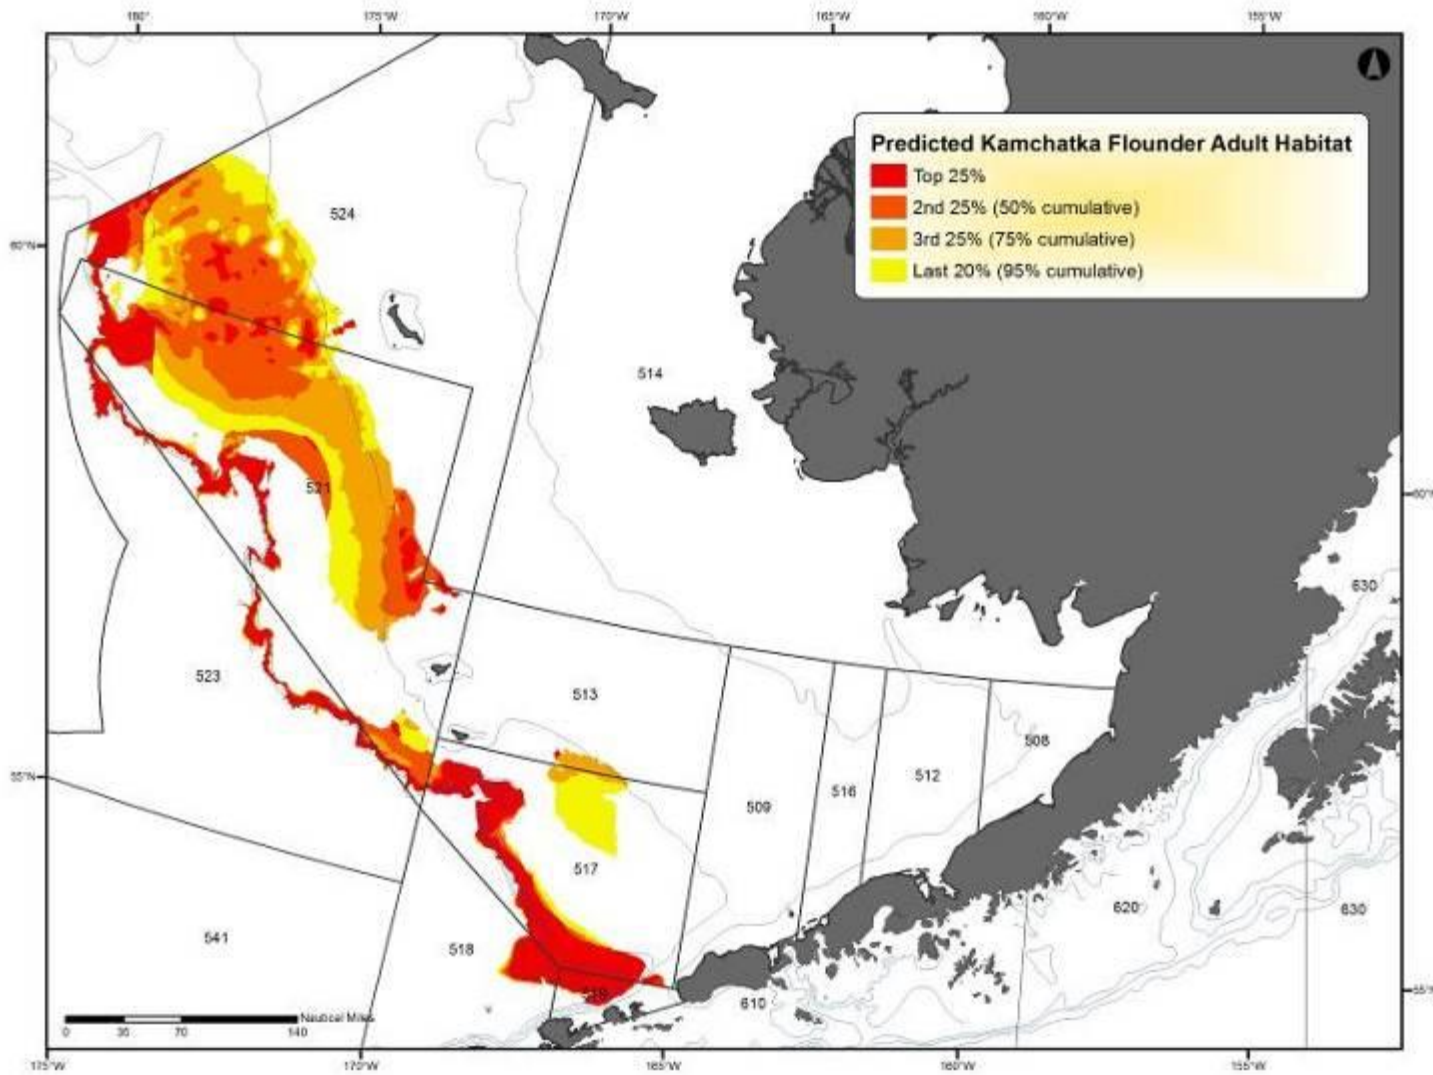

## **Appendix D: Combined Adult EFH maps for the Bering Sea and Aleutian Islands Groundfish**

Combined maps of adult EFH for Bering Sea and Aleutian Island groundfish for all seasons.

Figure D - 1 Predicted Walleye Pollock adult EFH in the Bering Sea

Figure D - 2 Predicted Pacific cod adult EFH in the Bering Sea

Figure D - 3 Predicted sablefish adult EFH in the Bering Sea

Figure D - 4 Predicted yellowfin sole adult EFH in the Bering Sea

Figure D - 5 Predicted Kamchatka flounder adult EFH in the Bering Sea

Figure D - 6 Predicted Greenland turbot adult EFH in the Bering Sea

Figure D - 7 Predicted arrowtooth flounder adult EFH in the Bering Sea

Figure D - 8 Predicted northern rock sole adult EFH in the Bering Sea