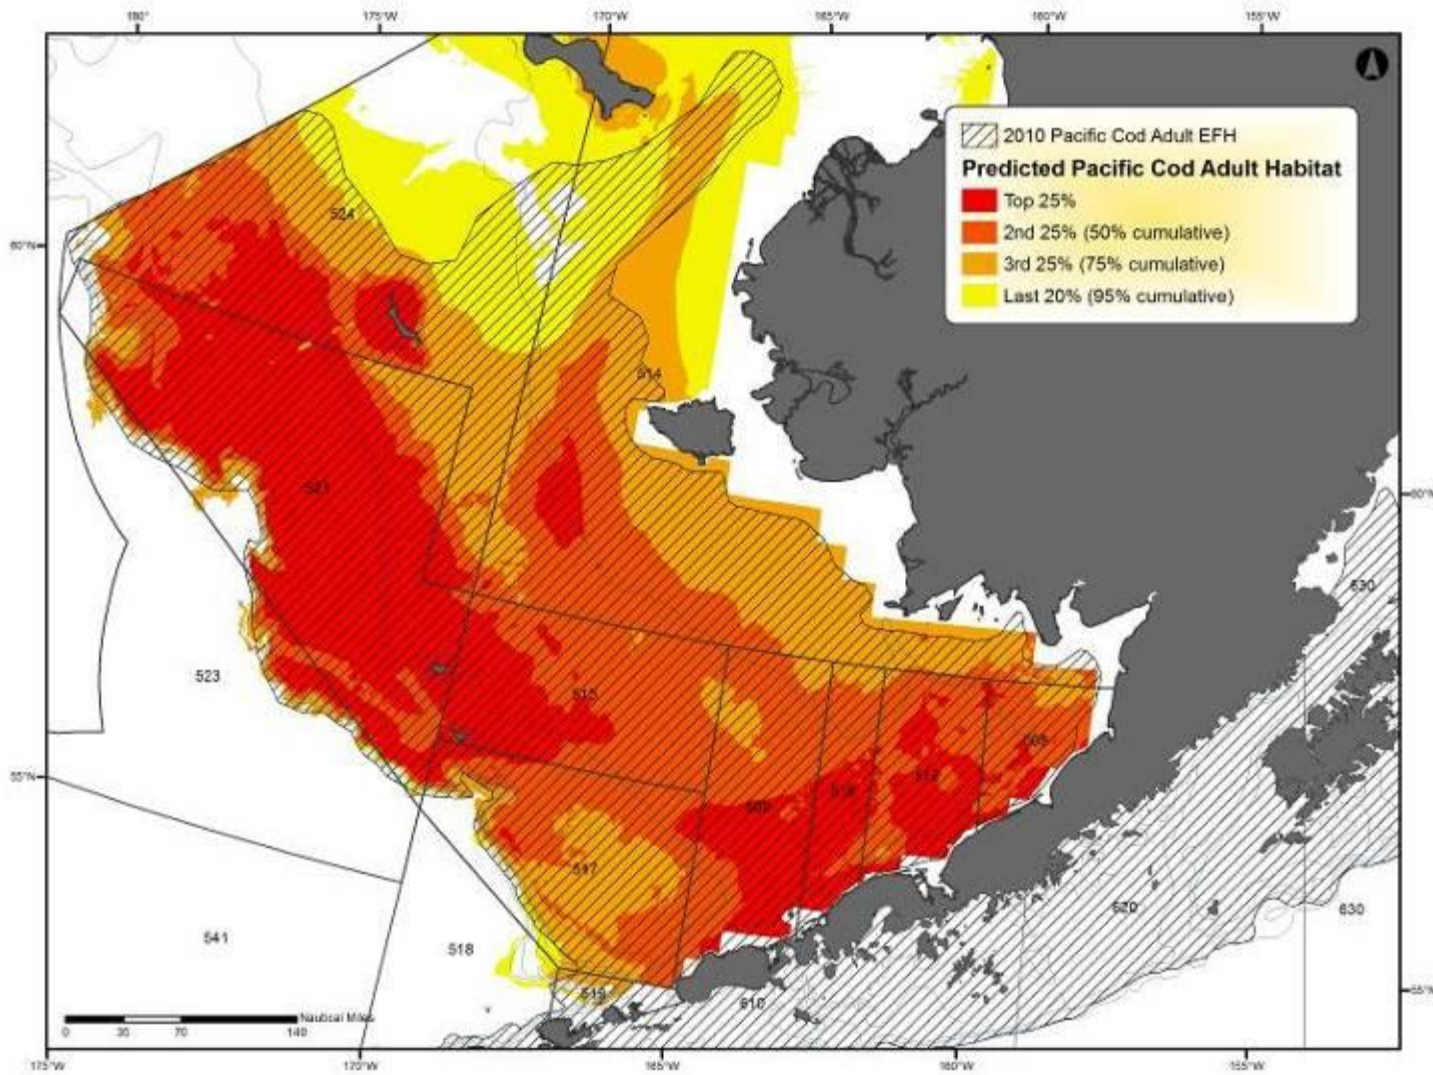

## **Appendix D: Combined Adult EFH maps for the Bering Sea and Aleutian Islands Groundfish**

Combined maps of adult EFH for Bering Sea and Aleutian Island groundfish for all seasons.

Figure D - 1 Predicted Walleye Pollock adult EFH in the Bering Sea

Figure D - 2 Predicted Pacific cod adult EFH in the Bering Sea

Figure D - 3 Predicted sablefish adult EFH in the Bering Sea

Figure D - 4 Predicted yellowfin sole adult EFH in the Bering Sea

Figure D - 5 Predicted Kamchatka flounder adult EFH in the Bering Sea

Figure D - 6 Predicted Greenland turbot adult EFH in the Bering Sea

Figure D - 7 Predicted arrowtooth flounder adult EFH in the Bering Sea

Figure D - 8 Predicted northern rock sole adult EFH in the Bering Sea