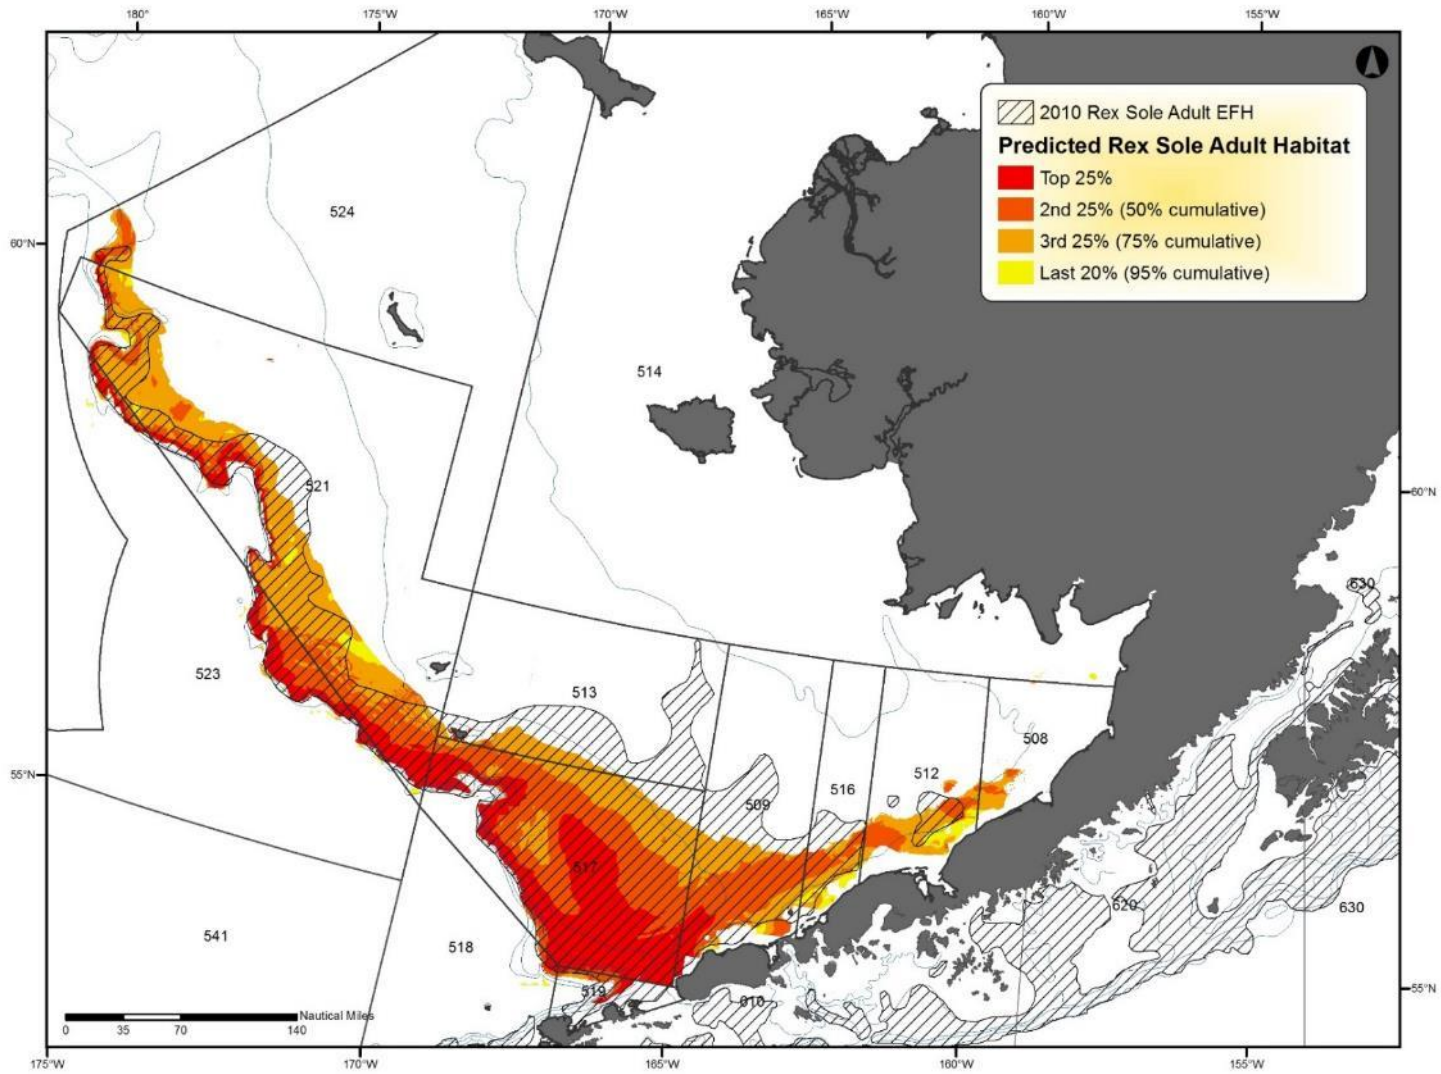

Figure D - 6 Predicted Greenland turbot adult EFH in the Bering Sea

Figure D - 7 Predicted arrowtooth flounder adult EFH in the Bering Sea

Figure D - 8 Predicted northern rock sole adult EFH in the Bering Sea

Figure D - 9 Predicted Alaska plaice adult EFH in the Bering Sea

Figure D - 10 Predicted rex sole adult EFH in the Bering Sea

Figure D - 11 Predicted flathead sole adult EFH in the Bering Sea

Figure D - 12 Predicted dover sole adult EFH in the Bering Sea

Figure D - 13 Predicted Pacific ocean perch adult EFH in the Bering Sea

Figure D - 14 Predicted blackspotted rockfish adult EFH in the Bering Sea

Figure D - 15 Predicted shortspine thornyhead rockfish adult EFH in the Bering Sea