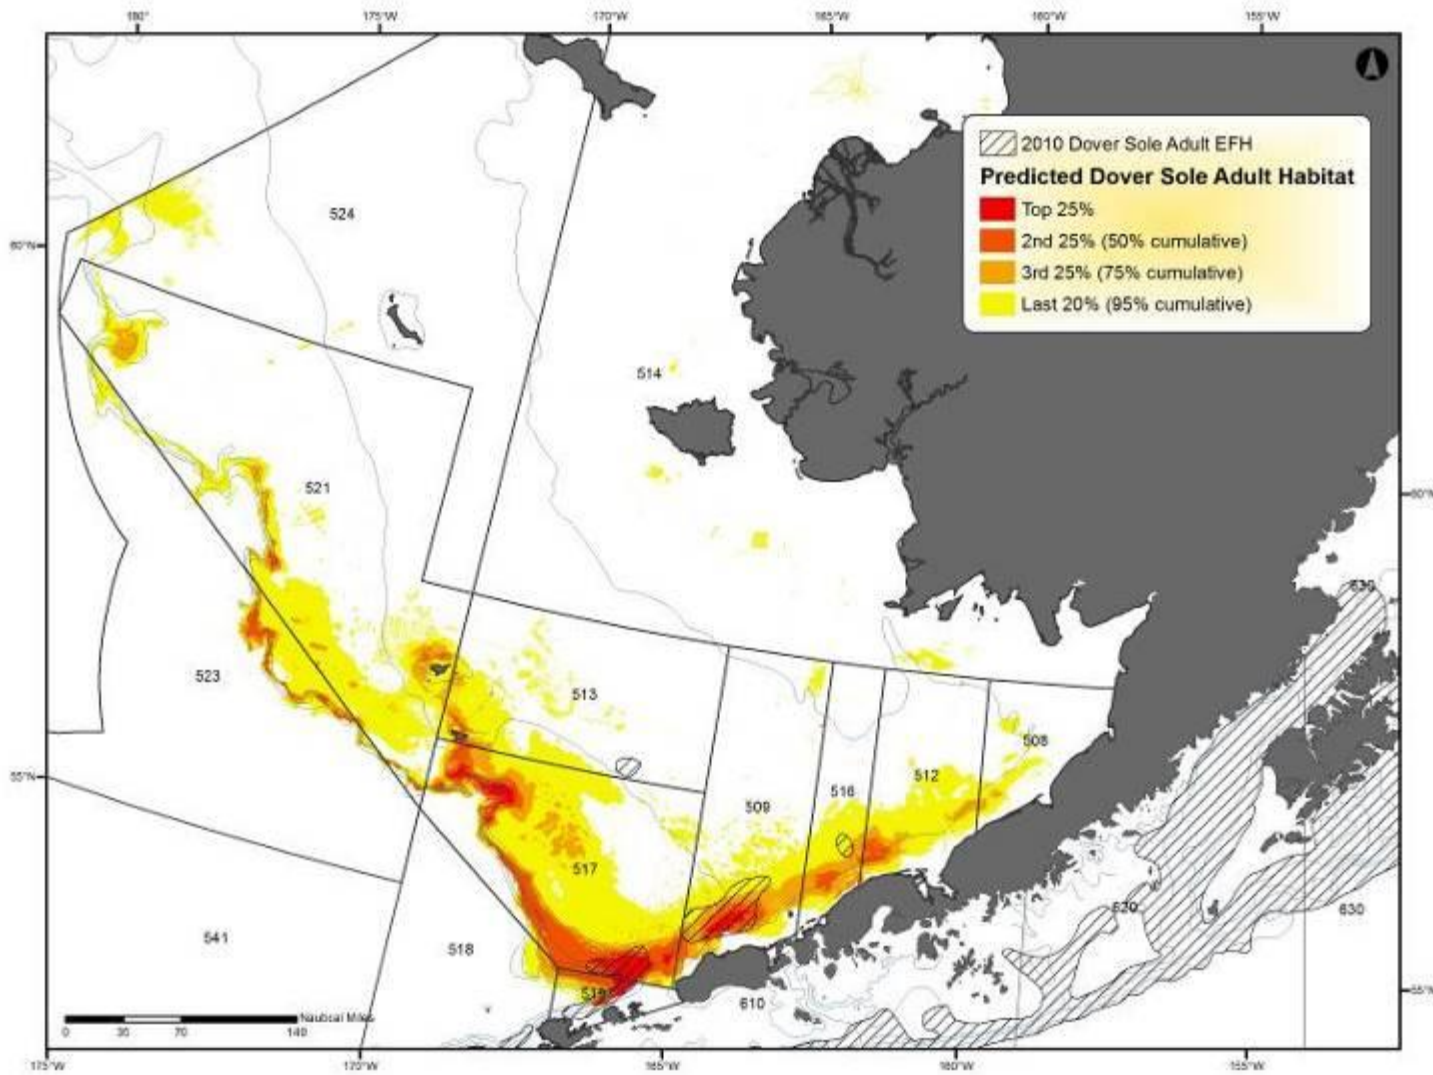

Figure D - 6 Predicted Greenland turbot adult EFH in the Bering Sea

Figure D - 7 Predicted arrowtooth flounder adult EFH in the Bering Sea

Figure D - 8 Predicted northern rock sole adult EFH in the Bering Sea

Figure D - 9 Predicted Alaska plaice adult EFH in the Bering Sea

Figure D - 10 Predicted rex sole adult EFH in the Bering Sea

Figure D - 11 Predicted flathead sole adult EFH in the Bering Sea

Figure D - 12 Predicted dover sole adult EFH in the Bering Sea

Figure D - 13 Predicted Pacific ocean perch adult EFH in the Bering Sea

Figure D - 14 Predicted blackspotted rockfish adult EFH in the Bering Sea

Figure D - 15 Predicted shortspine thornyhead rockfish adult EFH in the Bering Sea