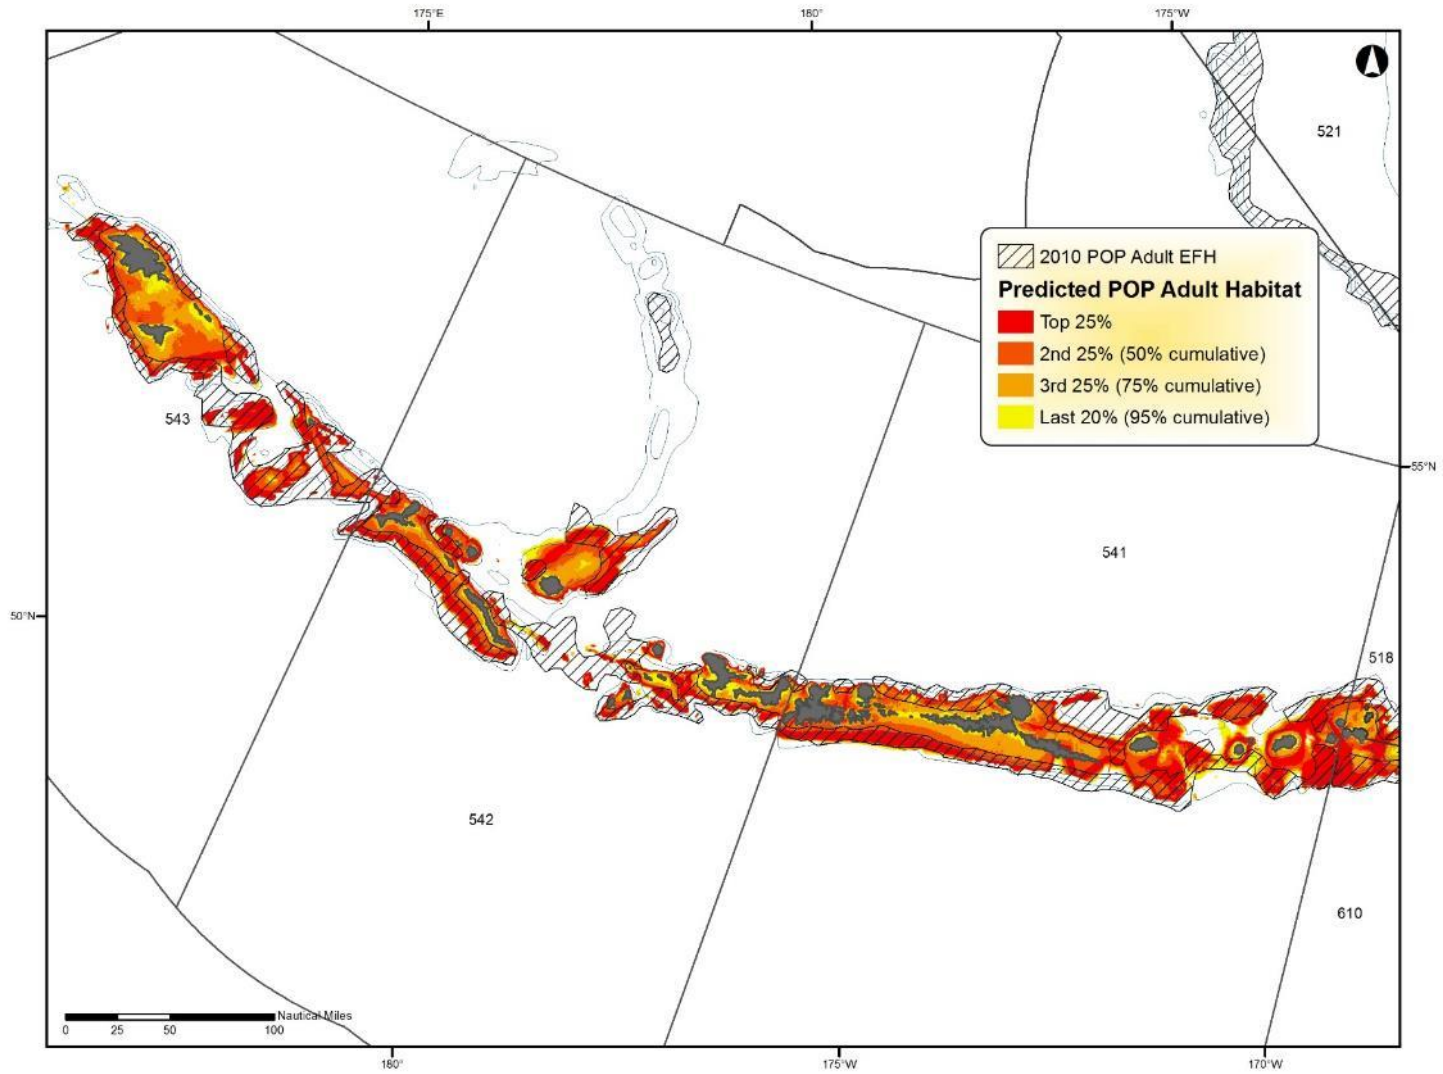

Figure D - 29 Predicted dover sole adult EFH in the Aleutian Islands

Figure D - 30 Predicted flathead sole adult EFH in the Aleutian Islands

Figure D - 31 Predicted Pacific ocean perch adult EFH in the Aleutian Islands

Figure D - 32 Predicted northern rockfish adult EFH in the Aleutian Islands

Figure D - 33 Predicted blackspotted rockfish adult EFH in the Aleutian Islands

Figure D - 34 Predicted dusky rockfish adult EFH in the Aleutian Islands