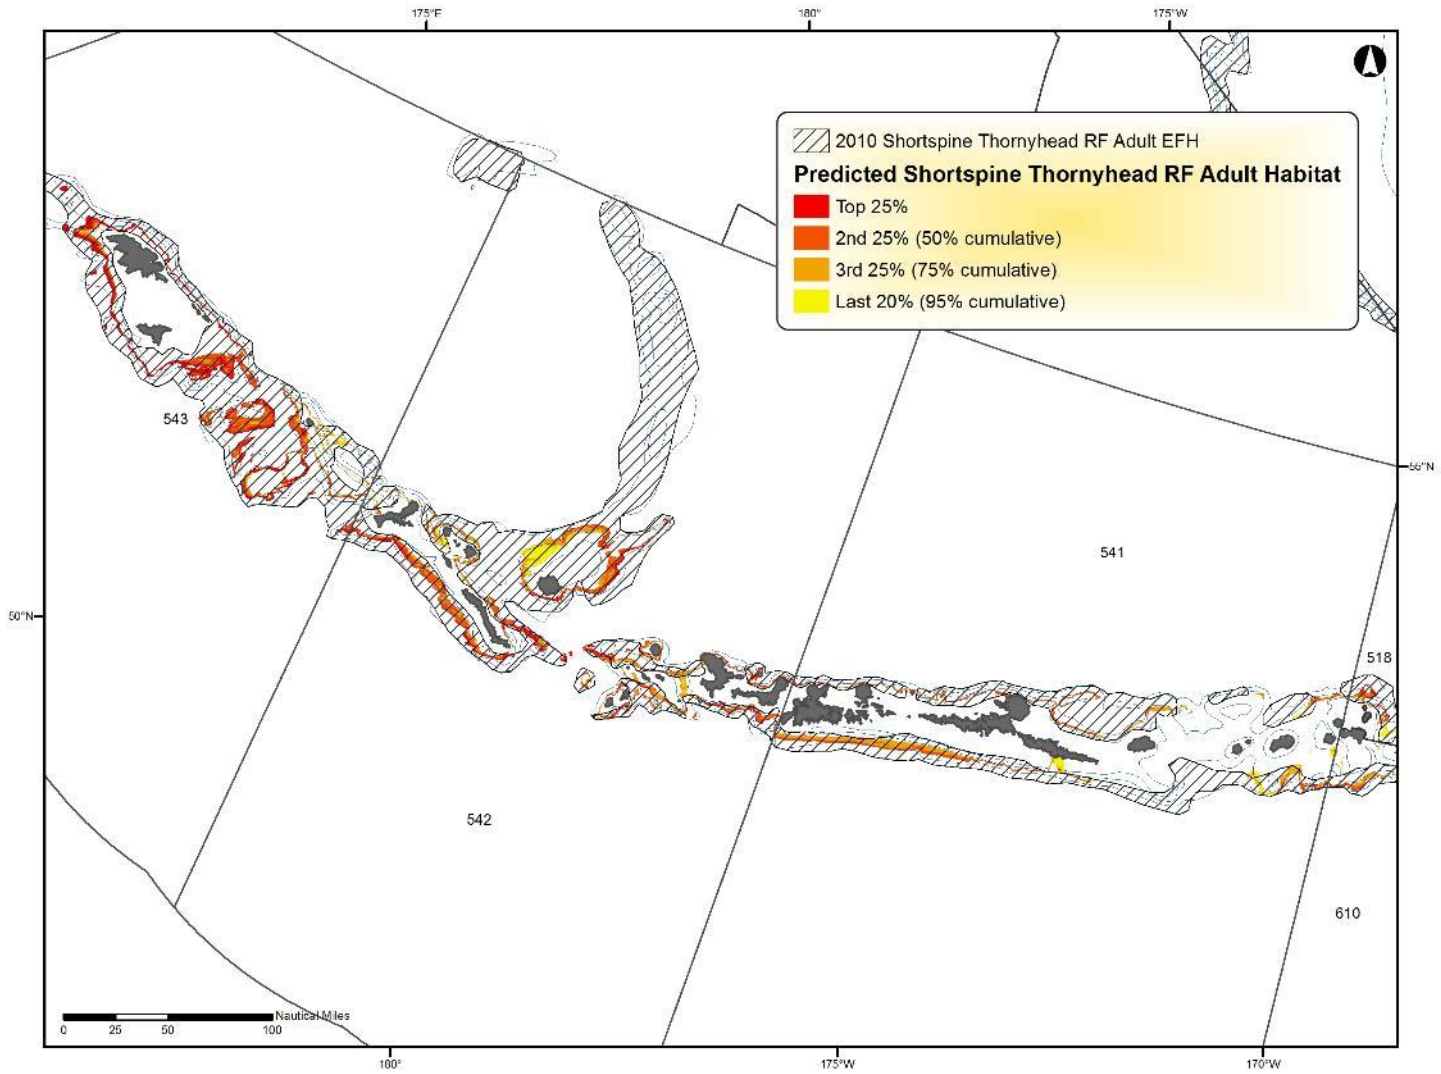

Figure D - 29 Predicted dover sole adult EFH in the Aleutian Islands

Figure D - 30 Predicted flathead sole adult EFH in the Aleutian Islands

Figure D - 31 Predicted Pacific ocean perch adult EFH in the Aleutian Islands

Figure D - 32 Predicted northern rockfish adult EFH in the Aleutian Islands

Figure D - 33 Predicted blackspotted rockfish adult EFH in the Aleutian Islands

Figure D - 34 Predicted dusky rockfish adult EFH in the Aleutian Islands

Figure D - 35 Predicted shortspine thornyhead rockfish adult EFH in the Aleutian Islands

Figure D - 36 Predicted harlequin rockfish adult EFH in the Aleutian Islands

Figure D - 37 Predicted rougheye rockfish adult EFH in the Aleutian Islands