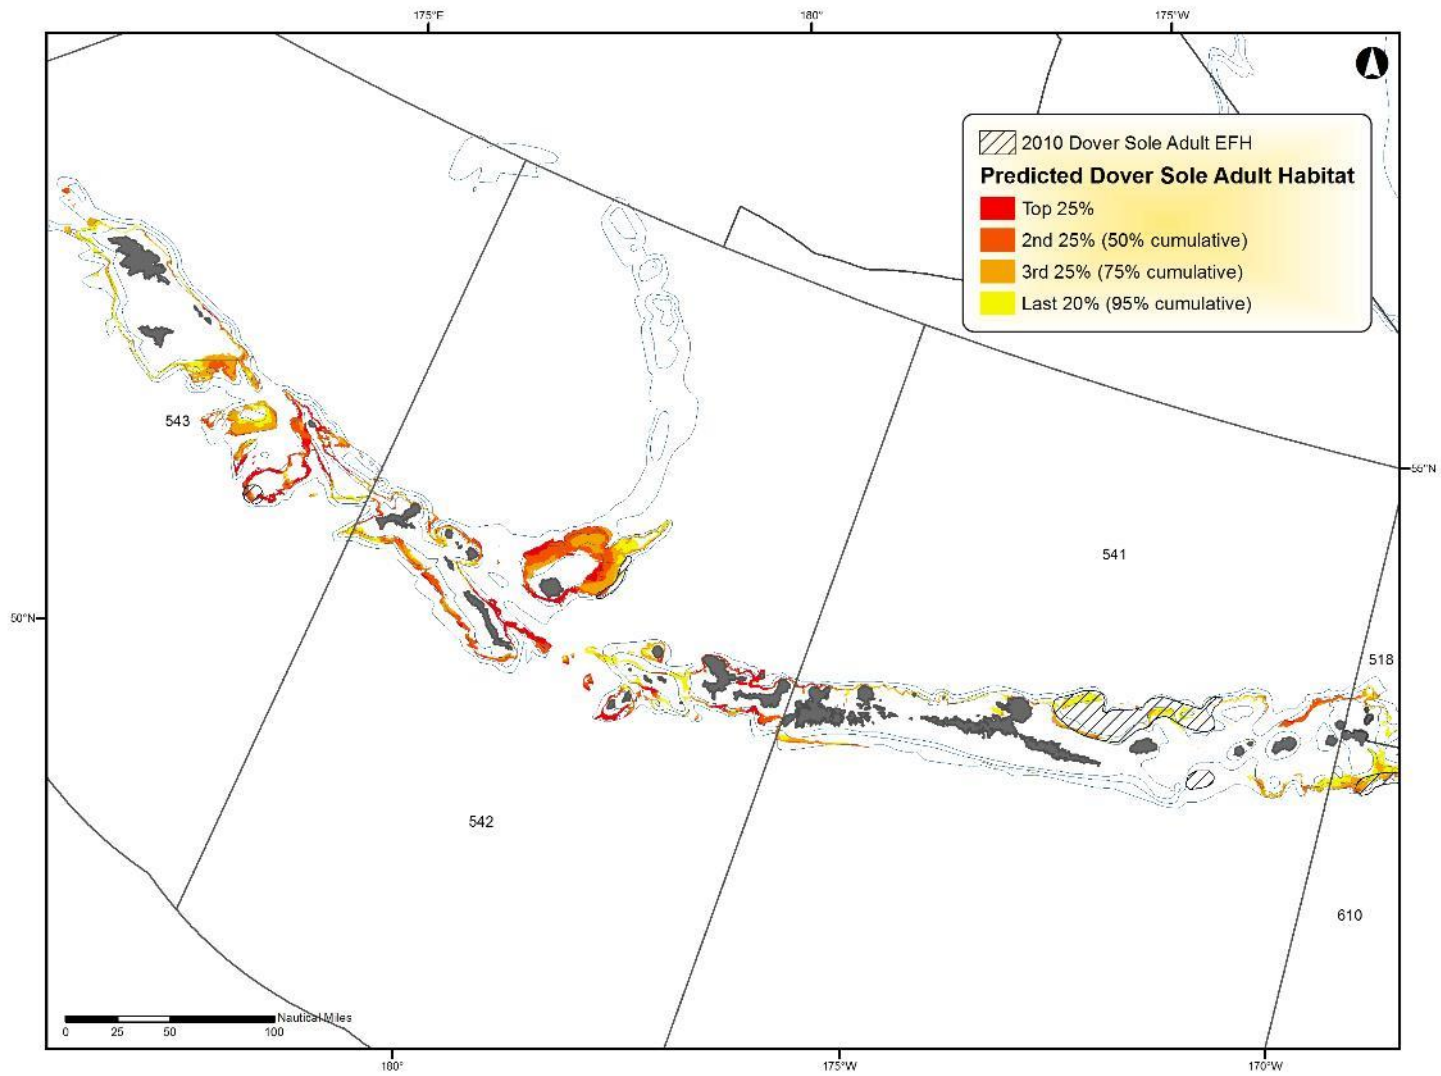

Figure D - 20 Predicted Bering skate adult EFH in the Bering Sea

Figure D - 21 Predicted walleye pollock adult EFH in the Aleutian Islands

Figure D - 22 Predicted Pacific cod adult EFH in the Aleutian Islands

Figure D - 23 Predicted sablefish adult EFH in the Aleutian Islands

Figure D - 24 Predicted Greenland turbot adult EFH in the Aleutian Islands

Figure D - 25 Predicted arrowtooth flounder adult EFH in the Aleutian Islands

Figure D - 26 Predicted Kamchatka flounder adult EFH in the Aleutian Islands

Figure D - 27 Predicted northern rock sole adult EFH in the Aleutian Islands

Figure D - 28 Predicted rex sole adult EFH in the Aleutian Islands

Figure D - 29 Predicted dover sole adult EFH in the Aleutian Islands

Figure D - 30 Predicted flathead sole adult EFH in the Aleutian Islands

Figure D - 31 Predicted Pacific ocean perch adult EFH in the Aleutian Islands