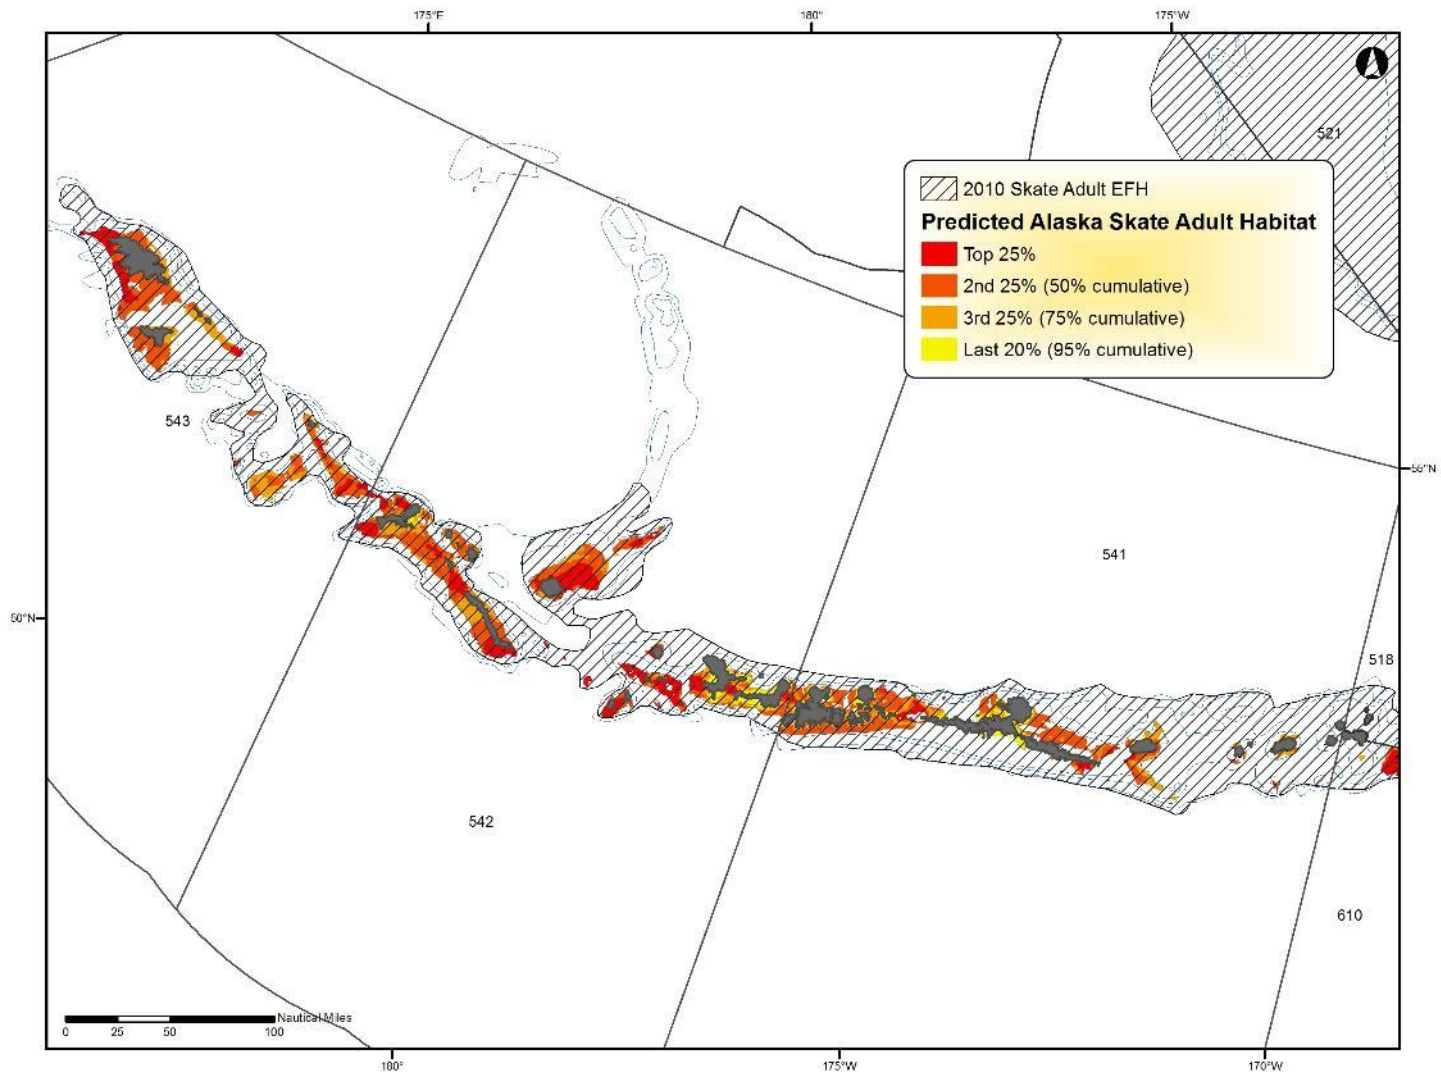

## **Appendix D: Combined Adult EFH maps for the Bering Sea and Aleutian Islands Groundfish**

Combined maps of adult EFH for Bering Sea and Aleutian Island groundfish for all seasons.

Figure D - 1 Predicted Walleye Pollock adult EFH in the Bering Sea

Figure D - 38 Predicted Atka mackerel adult EFH in the Aleutian Islands

Figure D - 39 Predicted octopus adult EFH in the Aleutian Islands

Figure D - 40 Predicted bigmouth sculpin adult EFH in the Aleutian Islands

Figure D - 41 Predicted great sculpin adult EFH in the Aleutian Islands

Figure D - 42 Predicted adult yellow Irish lord adult EFH in the Aleutian Islands

Figure D - 43 Predicted Alaska skate adult EFH in the Aleutian Islands

Figure D - 44 Predicted Aleutian skate Adult EFH in the Aleutian Islands