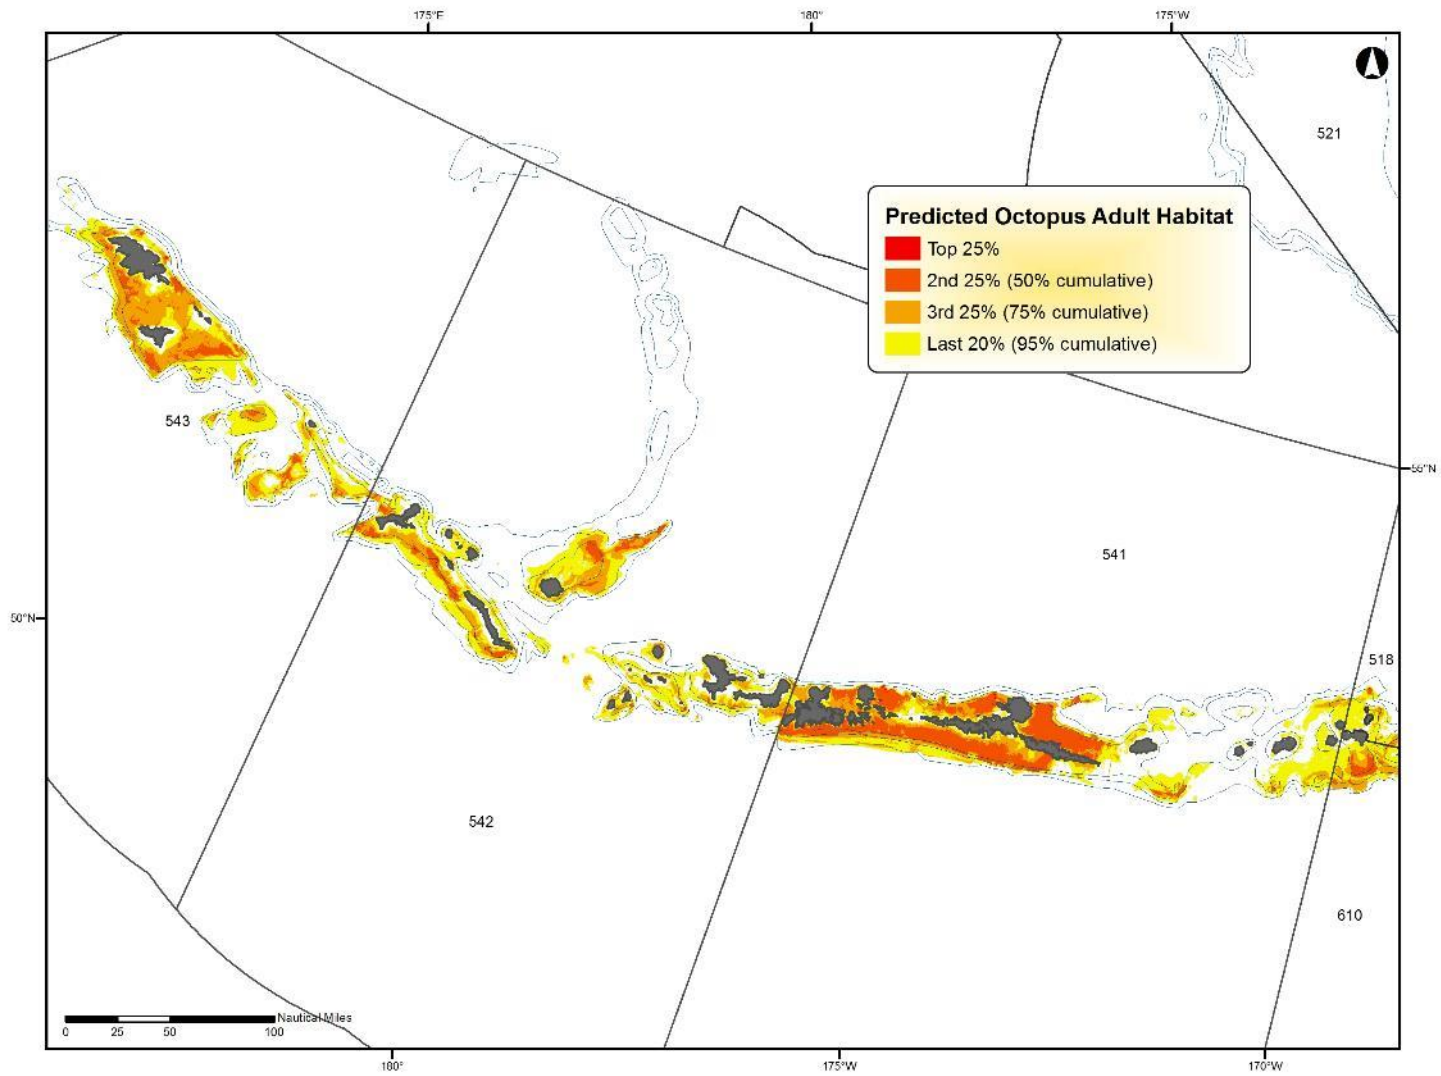

Figure D - 35 Predicted shortspine thornyhead rockfish adult EFH in the Aleutian Islands

Figure D - 36 Predicted harlequin rockfish adult EFH in the Aleutian Islands

Figure D - 37 Predicted rougheye rockfish adult EFH in the Aleutian Islands

Figure D - 38 Predicted Atka mackerel adult EFH in the Aleutian Islands

Figure D - 39 Predicted octopus adult EFH in the Aleutian Islands

Figure D - 40 Predicted bigmouth sculpin adult EFH in the Aleutian Islands

Figure D - 41 Predicted great sculpin adult EFH in the Aleutian Islands

Figure D - 42 Predicted adult yellow Irish lord adult EFH in the Aleutian Islands

Figure D - 43 Predicted Alaska skate adult EFH in the Aleutian Islands