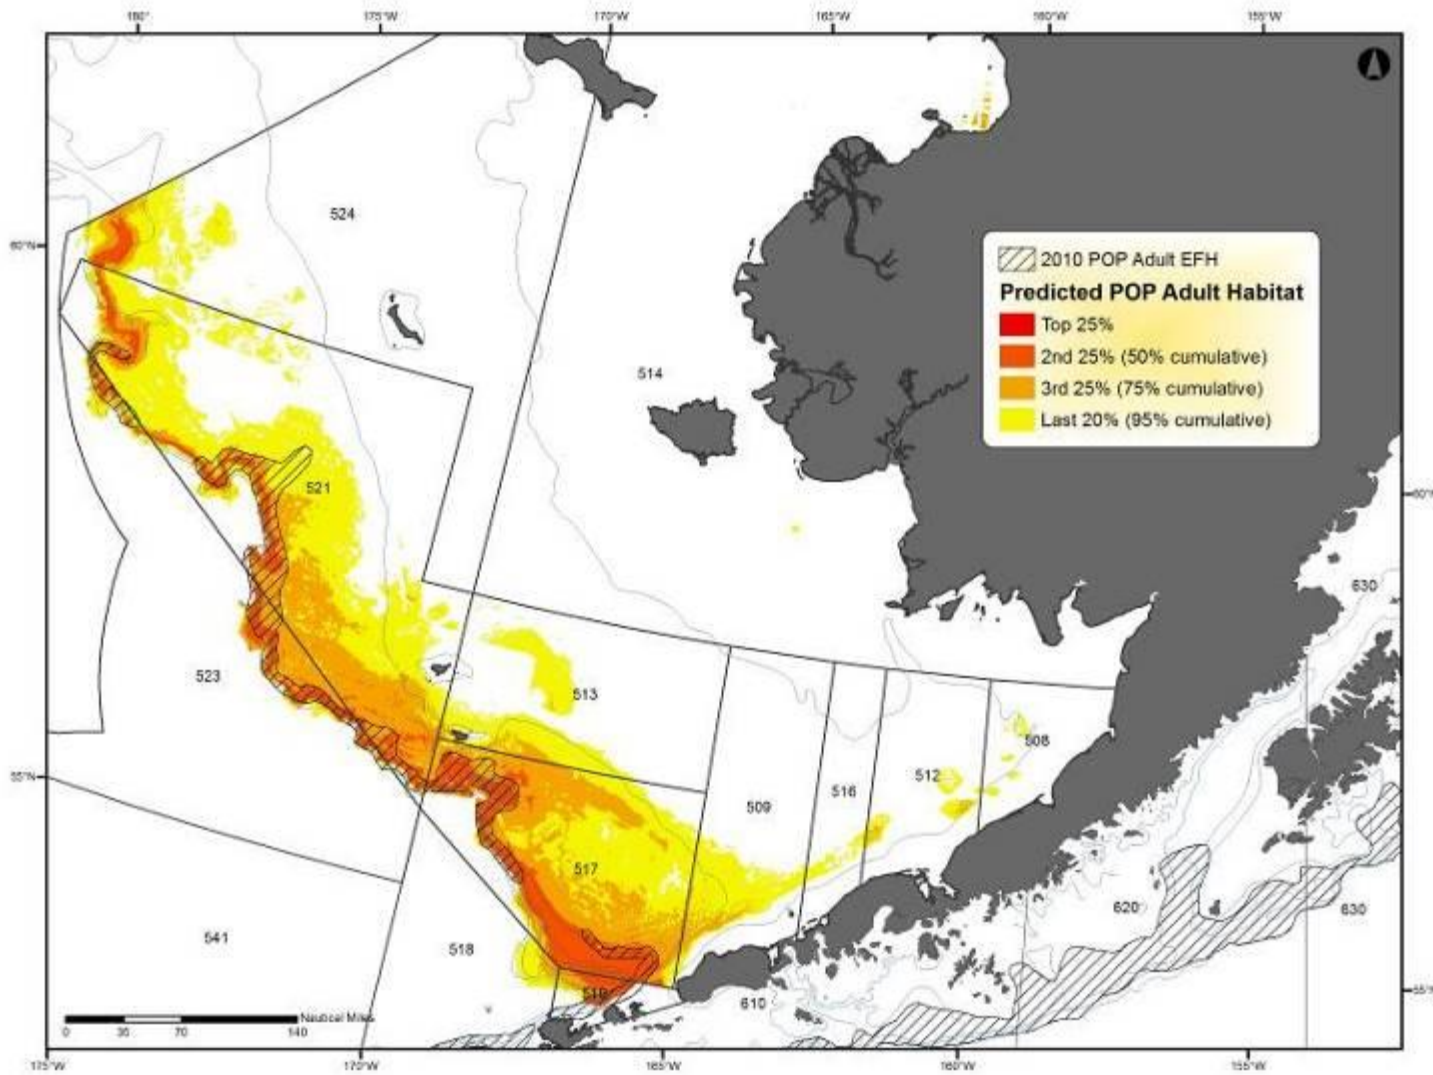

Figure D - 6 Predicted Greenland turbot adult EFH in the Bering Sea

Figure D - 7 Predicted arrowtooth flounder adult EFH in the Bering Sea

Figure D - 8 Predicted northern rock sole adult EFH in the Bering Sea

Figure D - 9 Predicted Alaska plaice adult EFH in the Bering Sea

Figure D - 10 Predicted rex sole adult EFH in the Bering Sea

Figure D - 11 Predicted flathead sole adult EFH in the Bering Sea

Figure D - 12 Predicted dover sole adult EFH in the Bering Sea

Figure D - 13 Predicted Pacific ocean perch adult EFH in the Bering Sea

Figure D - 14 Predicted blackspotted rockfish adult EFH in the Bering Sea

Figure D - 15 Predicted shortspine thornyhead rockfish adult EFH in the Bering Sea