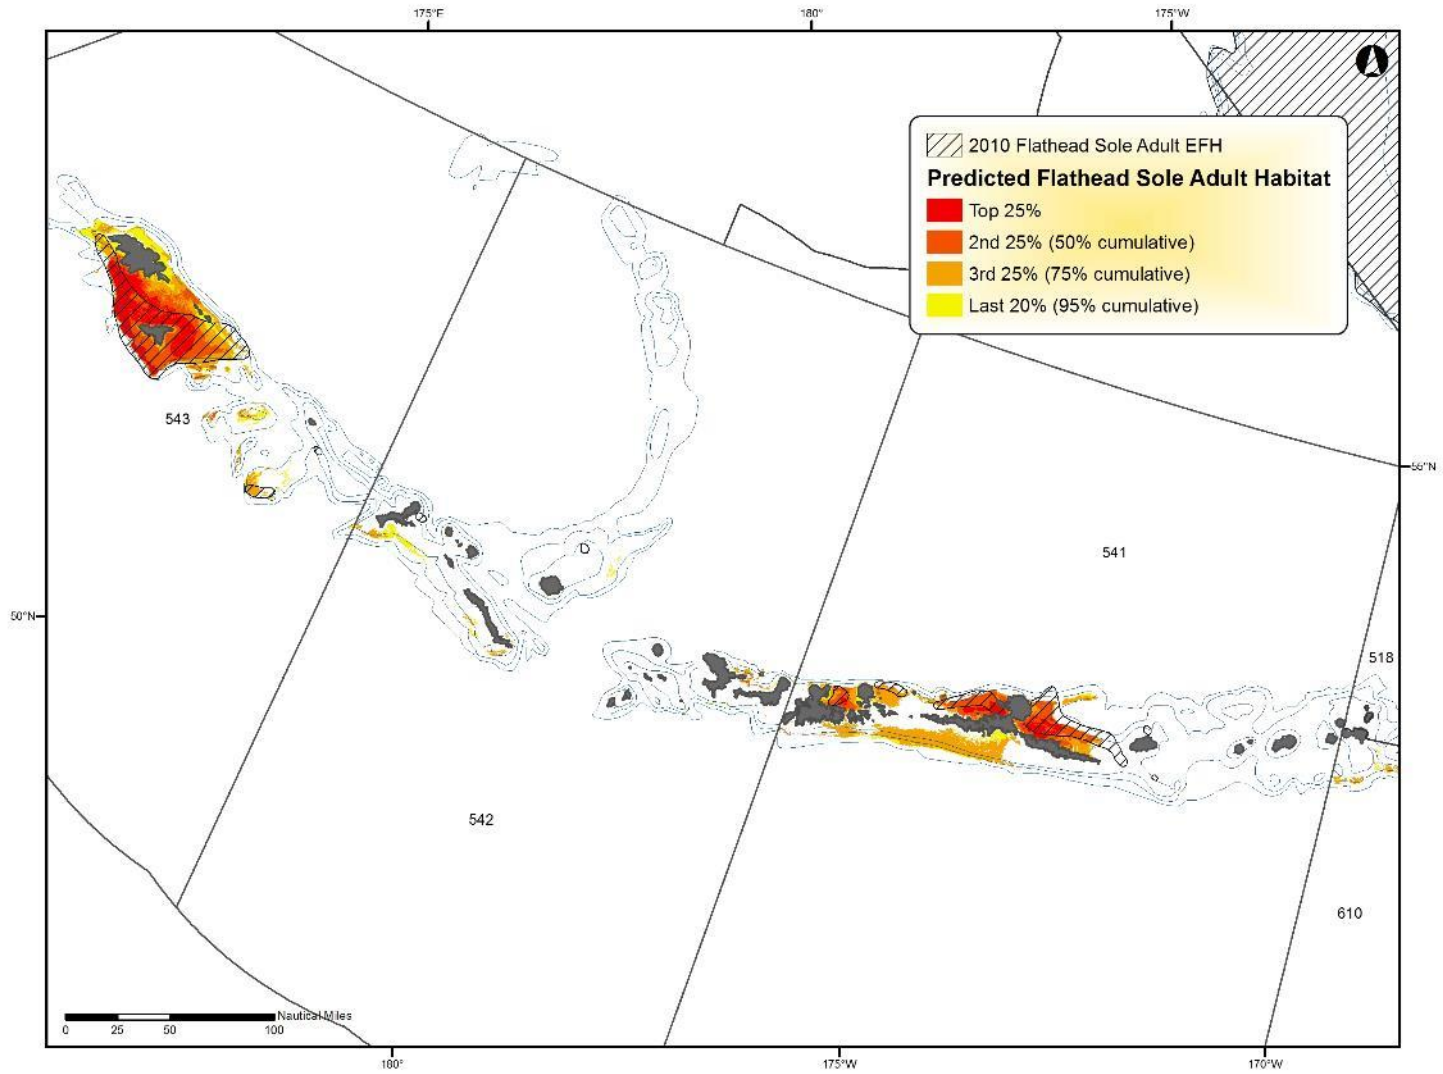

Figure D - 26 Predicted Kamchatka flounder adult EFH in the Aleutian Islands

Figure D - 27 Predicted northern rock sole adult EFH in the Aleutian Islands

Figure D - 28 Predicted rex sole adult EFH in the Aleutian Islands

Figure D - 29 Predicted dover sole adult EFH in the Aleutian Islands

Figure D - 30 Predicted flathead sole adult EFH in the Aleutian Islands

Figure D - 31 Predicted Pacific ocean perch adult EFH in the Aleutian Islands

Figure D - 32 Predicted northern rockfish adult EFH in the Aleutian Islands

Figure D - 33 Predicted blackspotted rockfish adult EFH in the Aleutian Islands

Figure D - 34 Predicted dusky rockfish adult EFH in the Aleutian Islands