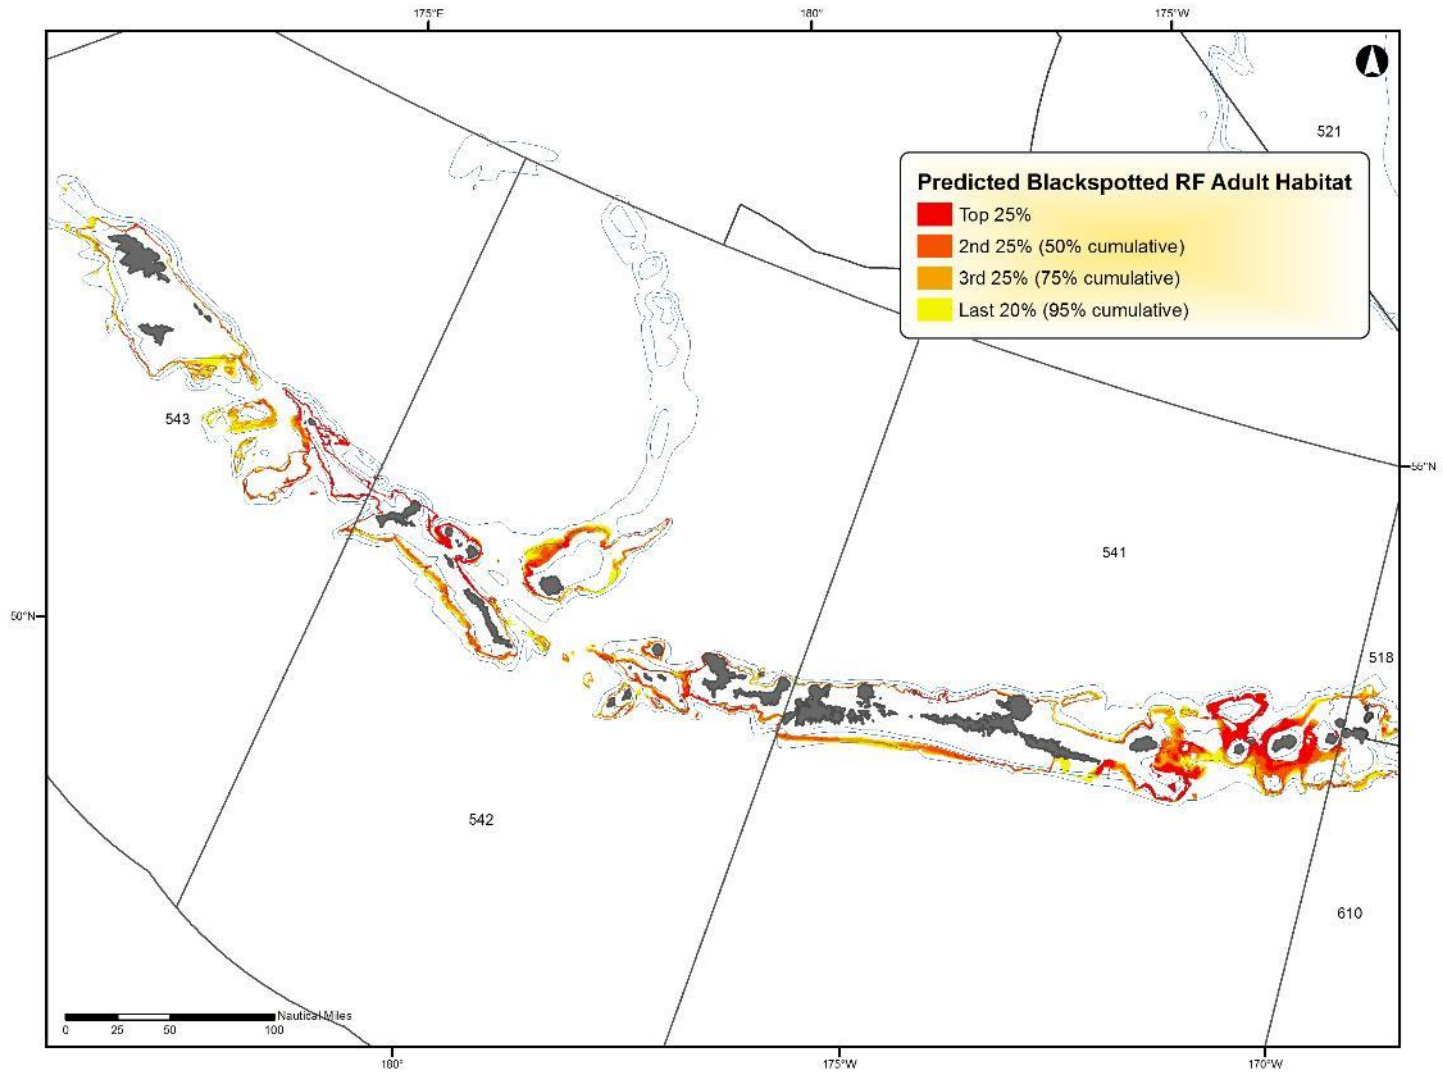

Figure D - 29 Predicted dover sole adult EFH in the Aleutian Islands

Figure D - 30 Predicted flathead sole adult EFH in the Aleutian Islands

Figure D - 31 Predicted Pacific ocean perch adult EFH in the Aleutian Islands

Figure D - 32 Predicted northern rockfish adult EFH in the Aleutian Islands

Figure D - 33 Predicted blackspotted rockfish adult EFH in the Aleutian Islands

Figure D - 34 Predicted dusky rockfish adult EFH in the Aleutian Islands

Figure D - 35 Predicted shortspine thornyhead rockfish adult EFH in the Aleutian Islands

Figure D - 36 Predicted harlequin rockfish adult EFH in the Aleutian Islands

Figure D - 37 Predicted rougheye rockfish adult EFH in the Aleutian Islands

Figure D - 38 Predicted Atka mackerel adult EFH in the Aleutian Islands

Figure D - 39 Predicted octopus adult EFH in the Aleutian Islands

Figure D - 40 Predicted bigmouth sculpin adult EFH in the Aleutian Islands