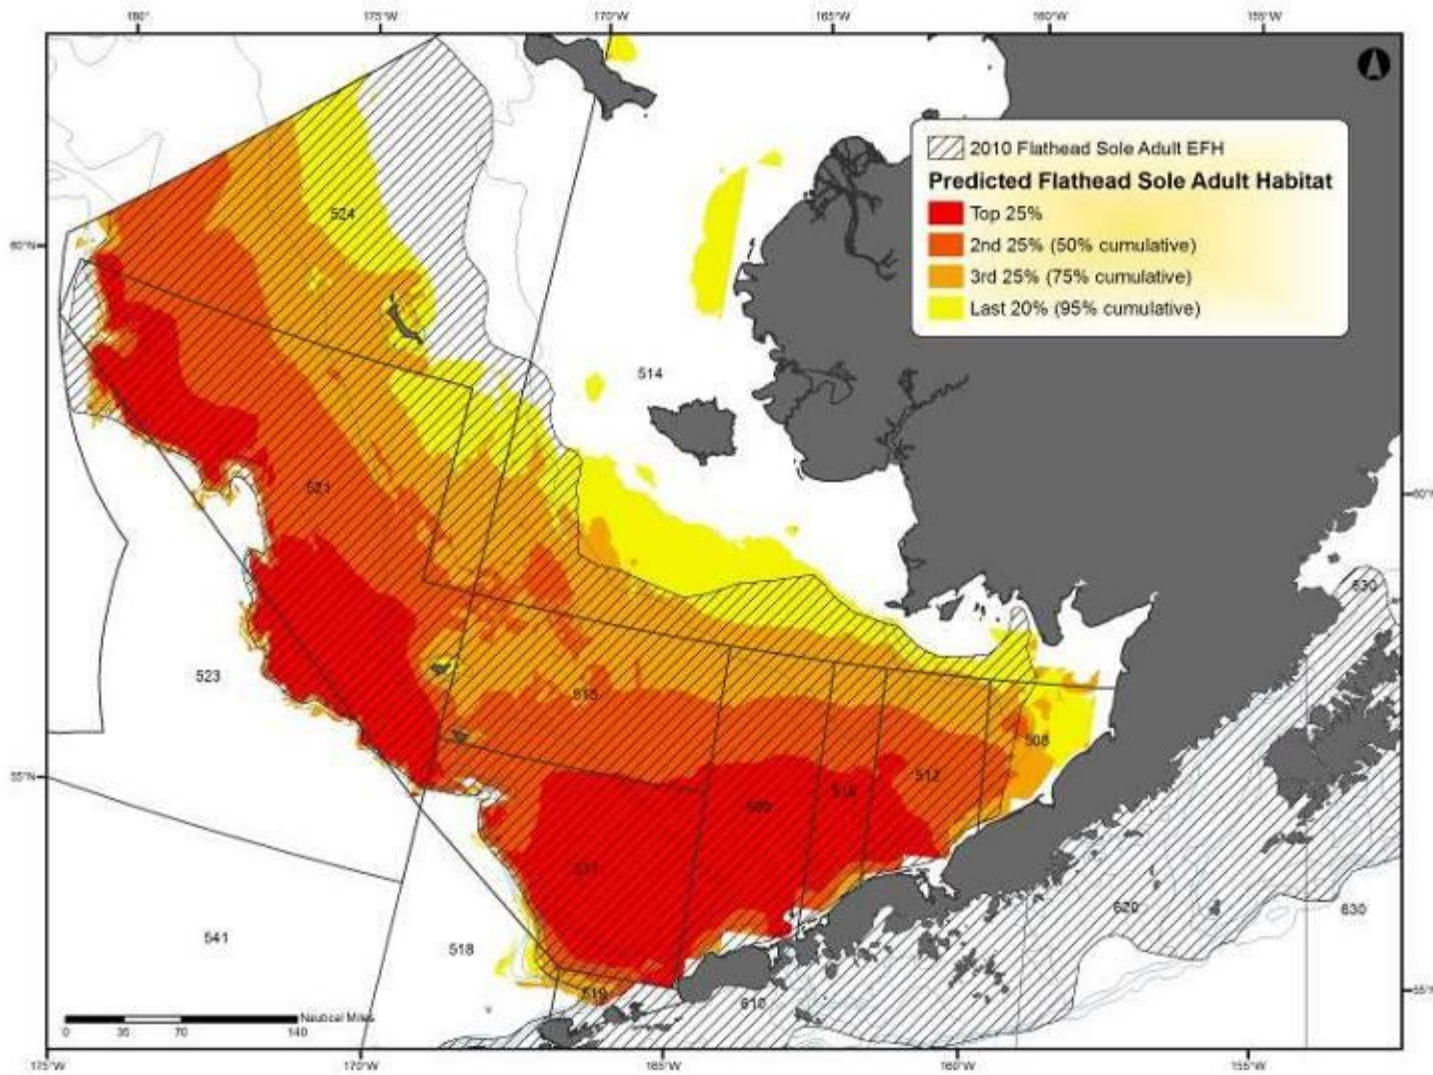

Figure D - 6 Predicted Greenland turbot adult EFH in the Bering Sea

Figure D - 7 Predicted arrowtooth flounder adult EFH in the Bering Sea

Figure D - 8 Predicted northern rock sole adult EFH in the Bering Sea

Figure D - 9 Predicted Alaska plaice adult EFH in the Bering Sea

Figure D - 10 Predicted rex sole adult EFH in the Bering Sea

Figure D - 11 Predicted flathead sole adult EFH in the Bering Sea

Figure D - 12 Predicted dover sole adult EFH in the Bering Sea

Figure D - 13 Predicted Pacific ocean perch adult EFH in the Bering Sea

Figure D - 14 Predicted blackspotted rockfish adult EFH in the Bering Sea

Figure D - 15 Predicted shortspine thornyhead rockfish adult EFH in the Bering Sea