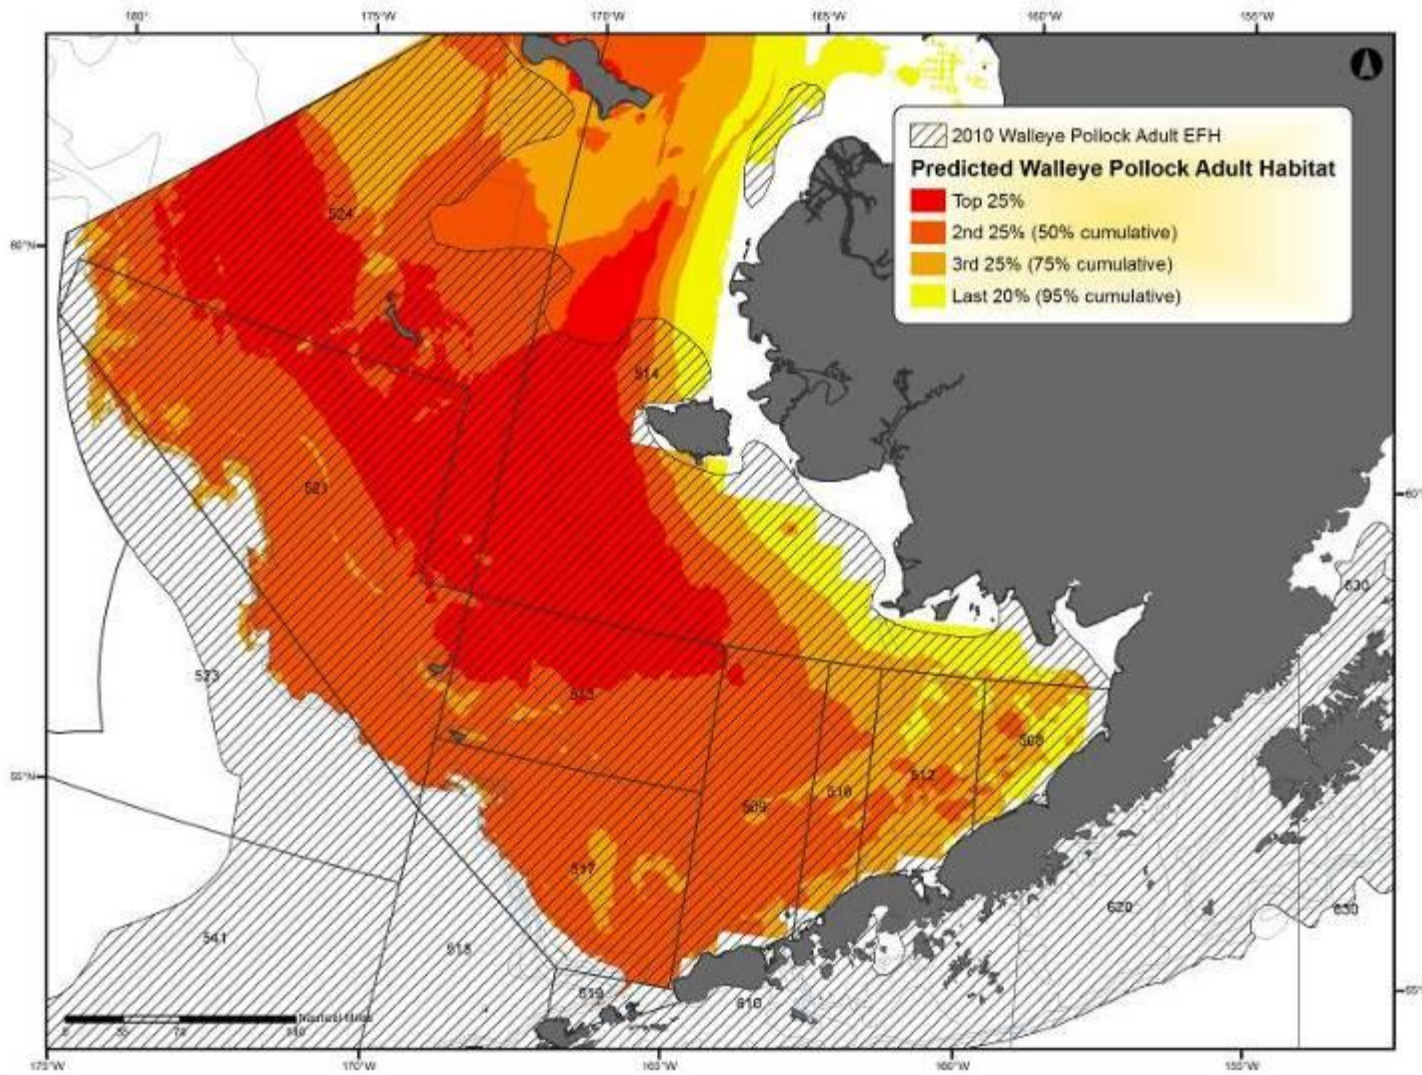

## **Appendix D: Combined Adult EFH maps for the Bering Sea and Aleutian Islands Groundfish**

Combined maps of adult EFH for Bering Sea and Aleutian Island groundfish for all seasons.

Figure D - 1 Predicted Walleye Pollock adult EFH in the Bering Sea

Figure D - 2 Predicted Pacific cod adult EFH in the Bering Sea

Figure D - 3 Predicted sablefish adult EFH in the Bering Sea

Figure D - 4 Predicted yellowfin sole adult EFH in the Bering Sea

Figure D - 5 Predicted Kamchatka flounder adult EFH in the Bering Sea