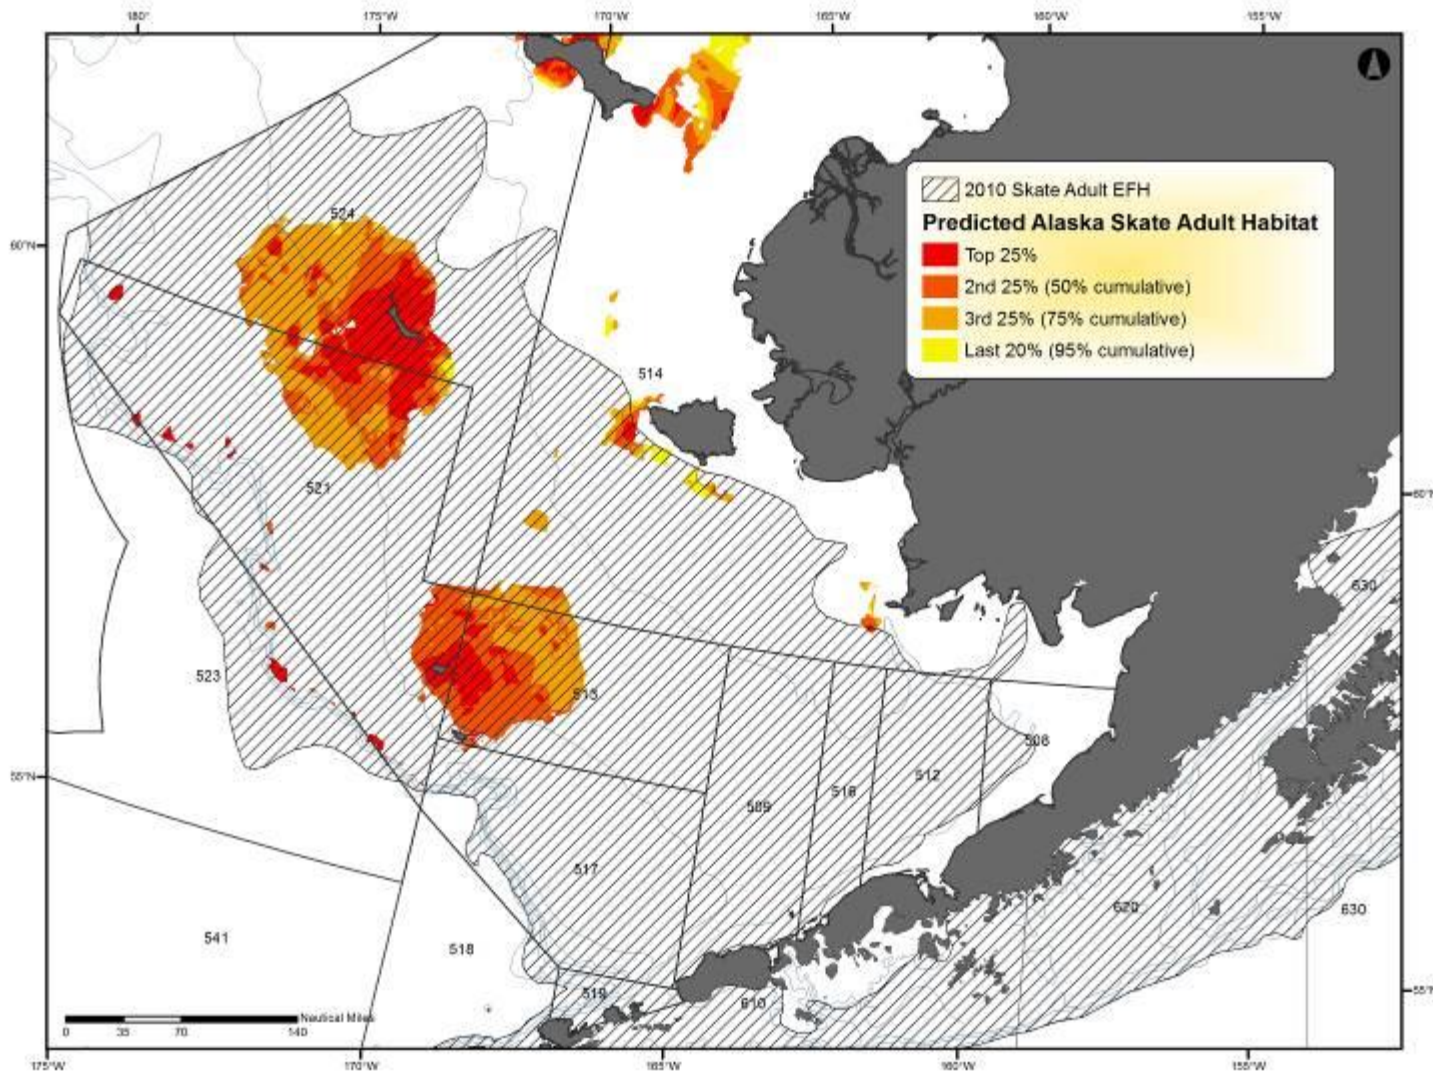

Figure D - 6 Predicted Greenland turbot adult EFH in the Bering Sea

Figure D - 7 Predicted arrowtooth flounder adult EFH in the Bering Sea

Figure D - 8 Predicted northern rock sole adult EFH in the Bering Sea

Figure D - 13 Predicted Pacific ocean perch adult EFH in the Bering Sea

Figure D - 14 Predicted blackspotted rockfish adult EFH in the Bering Sea

Figure D - 15 Predicted shortspine thornyhead rockfish adult EFH in the Bering Sea

Figure D - 16 Predicted octopus adult EFH in the Bering Sea

Figure D - 17 Predicted great sculpin adult EFH in the Bering Sea

Figure D - 18 Predicted Alaska skate adult EFH in the Bering Sea

Figure D - 19 Predicted Aleutian skate adult EFH in the Bering Sea

Figure D - 20 Predicted Bering skate adult EFH in the Bering Sea

Figure D - 21 Predicted walleye pollock adult EFH in the Aleutian Islands

Figure D - 22 Predicted Pacific cod adult EFH in the Aleutian Islands