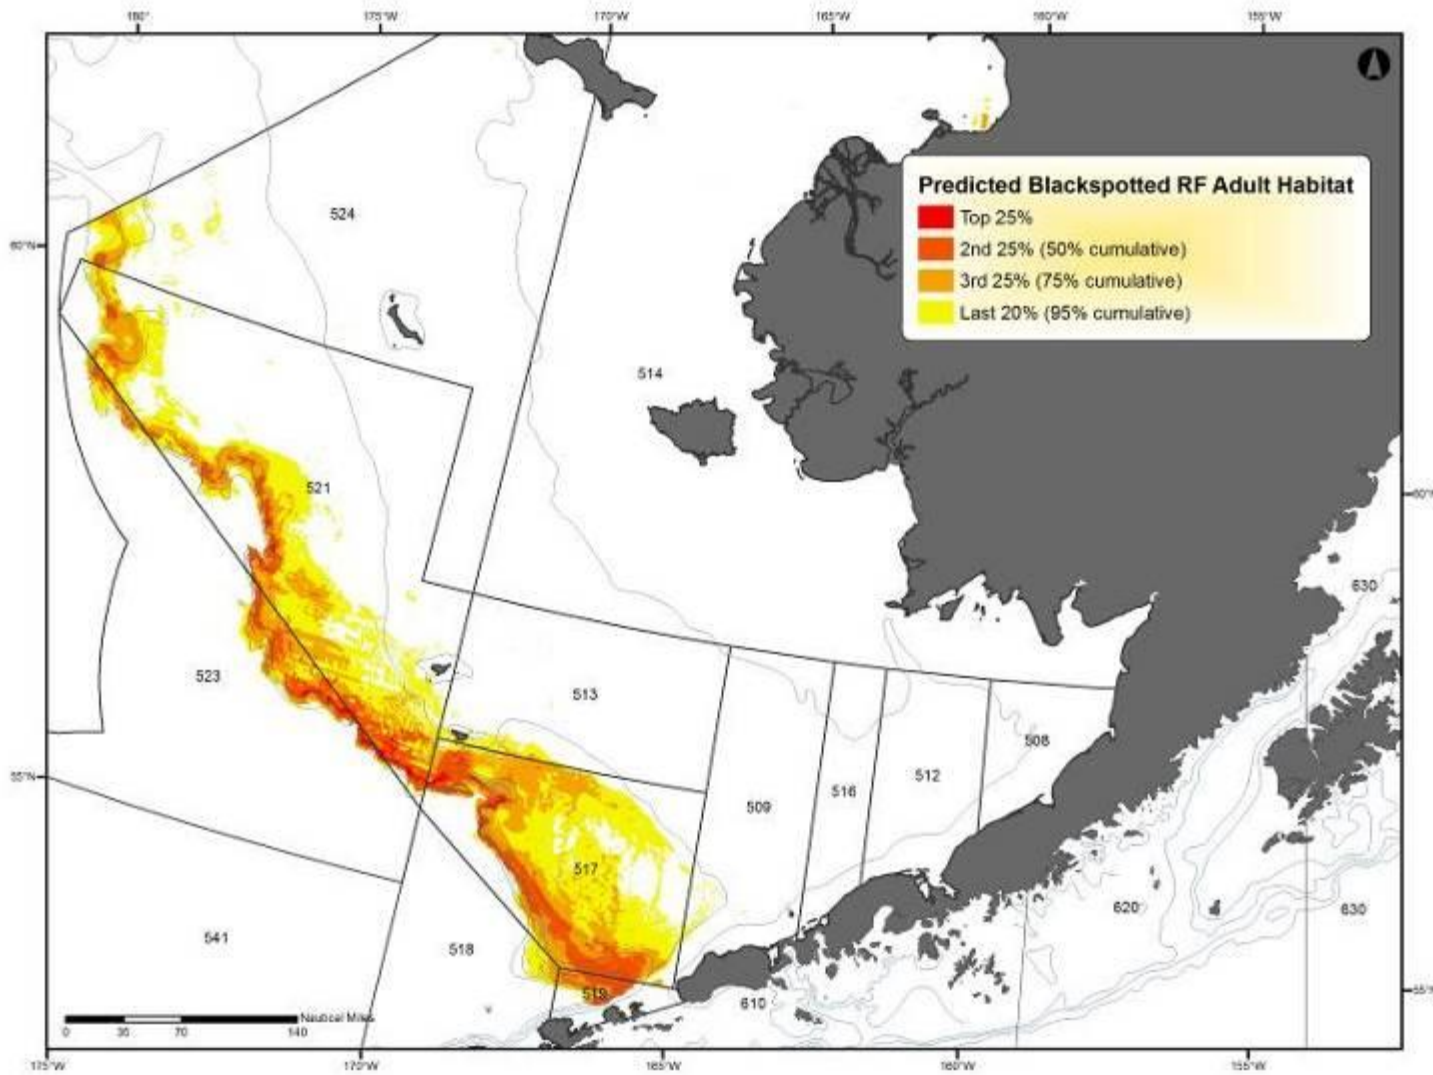

Figure D - 6 Predicted Greenland turbot adult EFH in the Bering Sea

Figure D - 7 Predicted arrowtooth flounder adult EFH in the Bering Sea

Figure D - 8 Predicted northern rock sole adult EFH in the Bering Sea

Figure D - 13 Predicted Pacific ocean perch adult EFH in the Bering Sea

Figure D - 14 Predicted blackspotted rockfish adult EFH in the Bering Sea

Figure D - 15 Predicted shortspine thornyhead rockfish adult EFH in the Bering Sea

Figure D - 16 Predicted octopus adult EFH in the Bering Sea

Figure D - 17 Predicted great sculpin adult EFH in the Bering Sea

Figure D - 18 Predicted Alaska skate adult EFH in the Bering Sea

Figure D - 19 Predicted Aleutian skate adult EFH in the Bering Sea