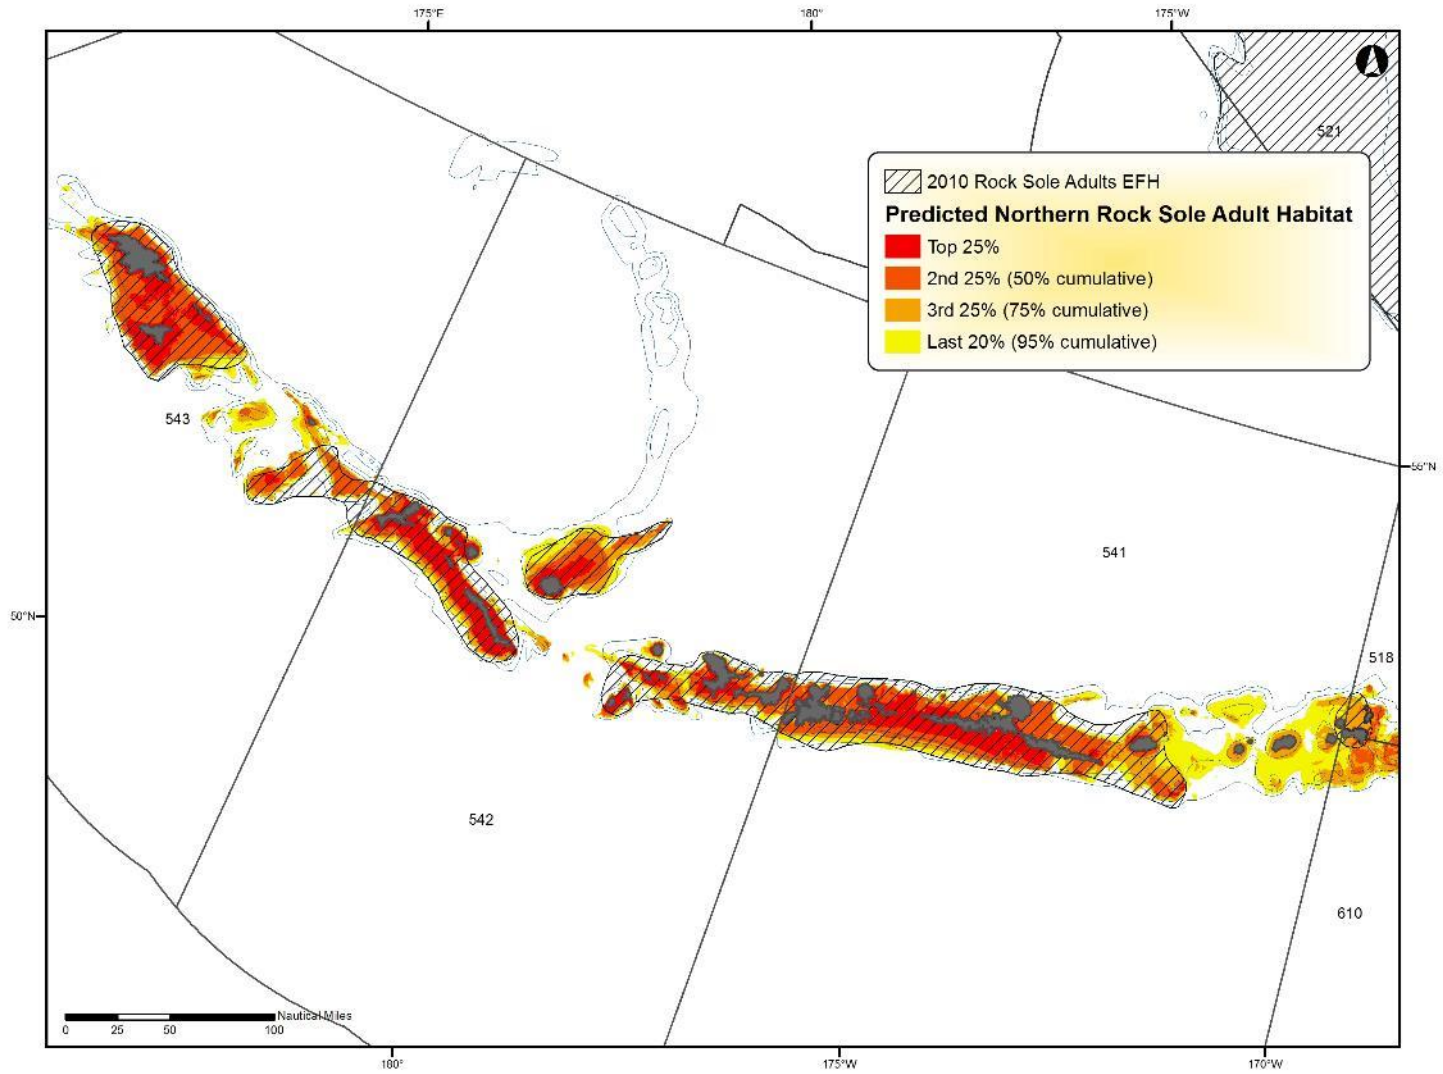

## **Appendix D: Combined Adult EFH maps for the Bering Sea and Aleutian Islands Groundfish**

Combined maps of adult EFH for Bering Sea and Aleutian Island groundfish for all seasons.

Figure D - 1 Predicted Walleye Pollock adult EFH in the Bering Sea

Figure D - 23 Predicted sablefish adult EFH in the Aleutian Islands

Figure D - 24 Predicted Greenland turbot adult EFH in the Aleutian Islands

Figure D - 25 Predicted arrowtooth flounder adult EFH in the Aleutian Islands

Figure D - 26 Predicted Kamchatka flounder adult EFH in the Aleutian Islands

Figure D - 27 Predicted northern rock sole adult EFH in the Aleutian Islands

Figure D - 28 Predicted rex sole adult EFH in the Aleutian Islands

Figure D - 29 Predicted dover sole adult EFH in the Aleutian Islands

Figure D - 30 Predicted flathead sole adult EFH in the Aleutian Islands

Figure D - 31 Predicted Pacific ocean perch adult EFH in the Aleutian Islands