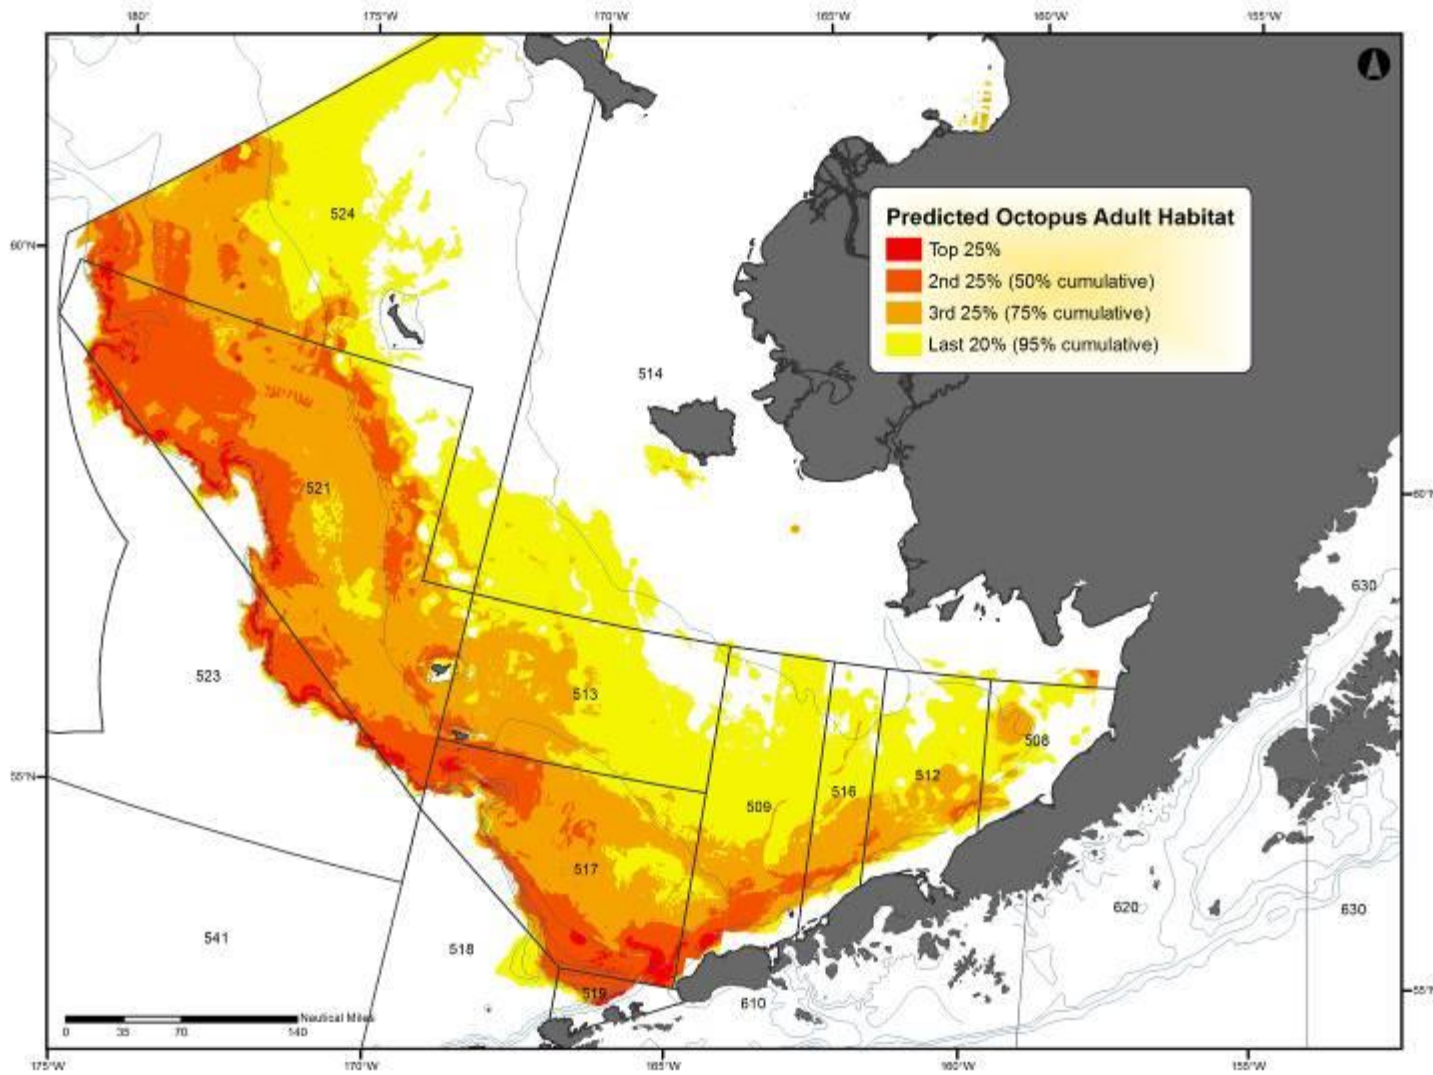

Figure D - 6 Predicted Greenland turbot adult EFH in the Bering Sea

Figure D - 7 Predicted arrowtooth flounder adult EFH in the Bering Sea

Figure D - 8 Predicted northern rock sole adult EFH in the Bering Sea

Figure D - 9 Predicted Alaska plaice adult EFH in the Bering Sea

Figure D - 10 Predicted rex sole adult EFH in the Bering Sea

Figure D - 11 Predicted flathead sole adult EFH in the Bering Sea

Figure D - 12 Predicted dover sole adult EFH in the Bering Sea

Figure D - 13 Predicted Pacific ocean perch adult EFH in the Bering Sea

Figure D - 14 Predicted blackspotted rockfish adult EFH in the Bering Sea

Figure D - 15 Predicted shortspine thornyhead rockfish adult EFH in the Bering Sea

Figure D - 16 Predicted octopus adult EFH in the Bering Sea

Figure D - 17 Predicted great sculpin adult EFH in the Bering Sea

Figure D - 18 Predicted Alaska skate adult EFH in the Bering Sea

Figure D - 19 Predicted Aleutian skate adult EFH in the Bering Sea