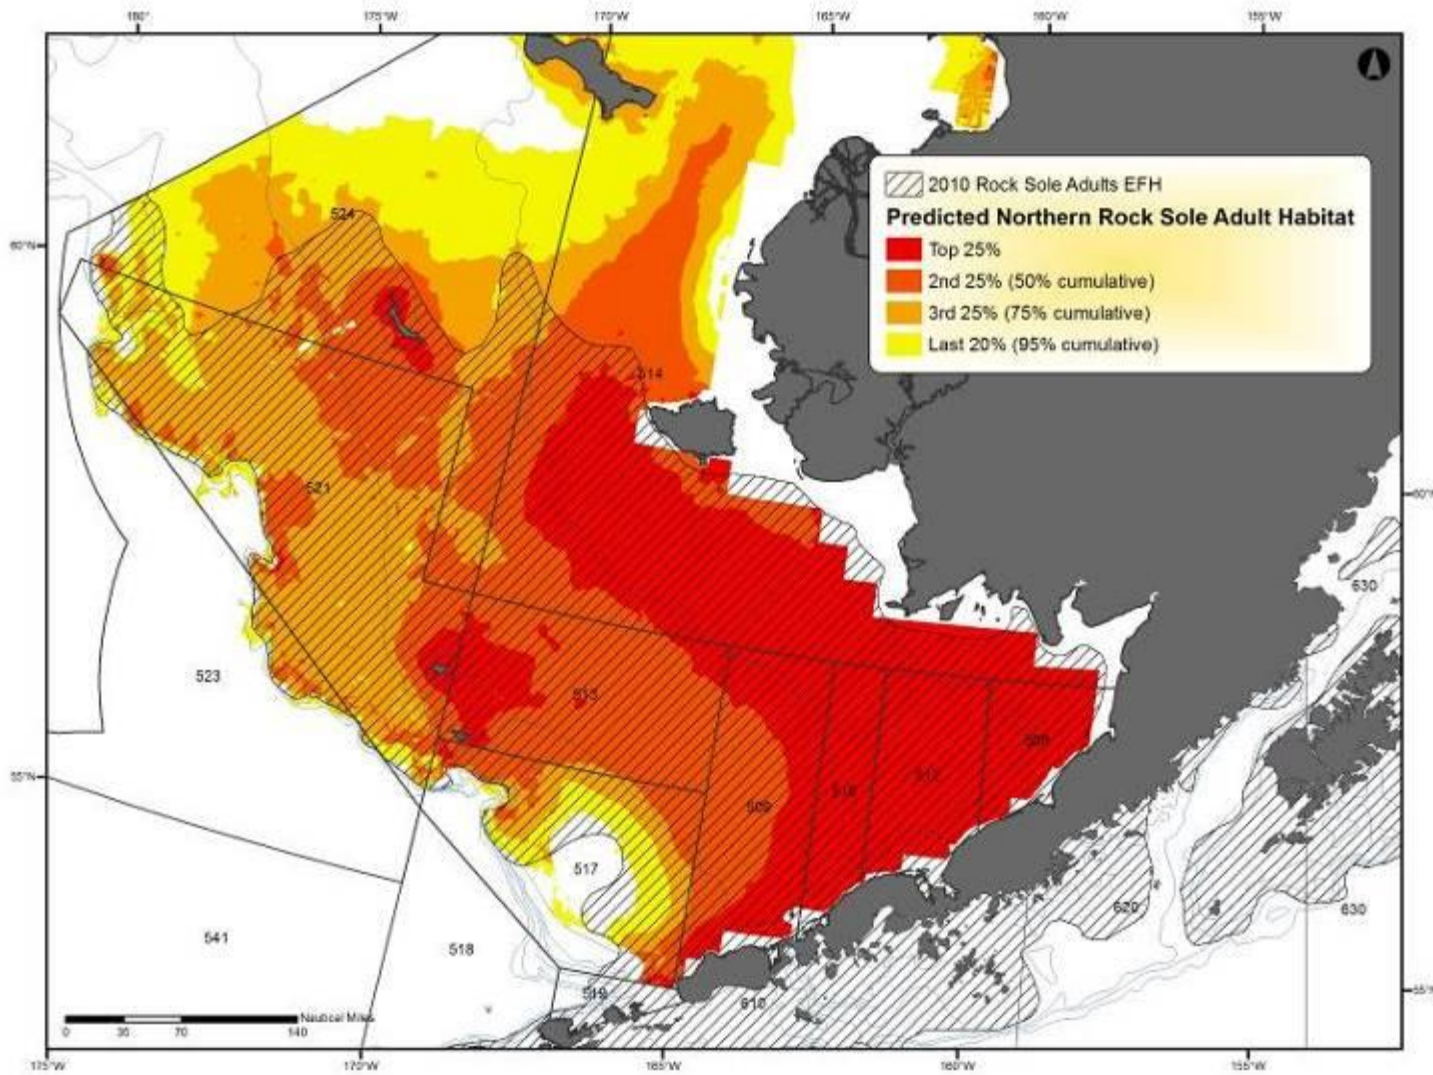

## **Appendix D: Combined Adult EFH maps for the Bering Sea and Aleutian Islands Groundfish**

Combined maps of adult EFH for Bering Sea and Aleutian Island groundfish for all seasons.

Figure D - 1 Predicted Walleye Pollock adult EFH in the Bering Sea

Figure D - 2 Predicted Pacific cod adult EFH in the Bering Sea

Figure D - 3 Predicted sablefish adult EFH in the Bering Sea

Figure D - 4 Predicted yellowfin sole adult EFH in the Bering Sea

Figure D - 5 Predicted Kamchatka flounder adult EFH in the Bering Sea

Figure D - 6 Predicted Greenland turbot adult EFH in the Bering Sea

Figure D - 7 Predicted arrowtooth flounder adult EFH in the Bering Sea

Figure D - 8 Predicted northern rock sole adult EFH in the Bering Sea