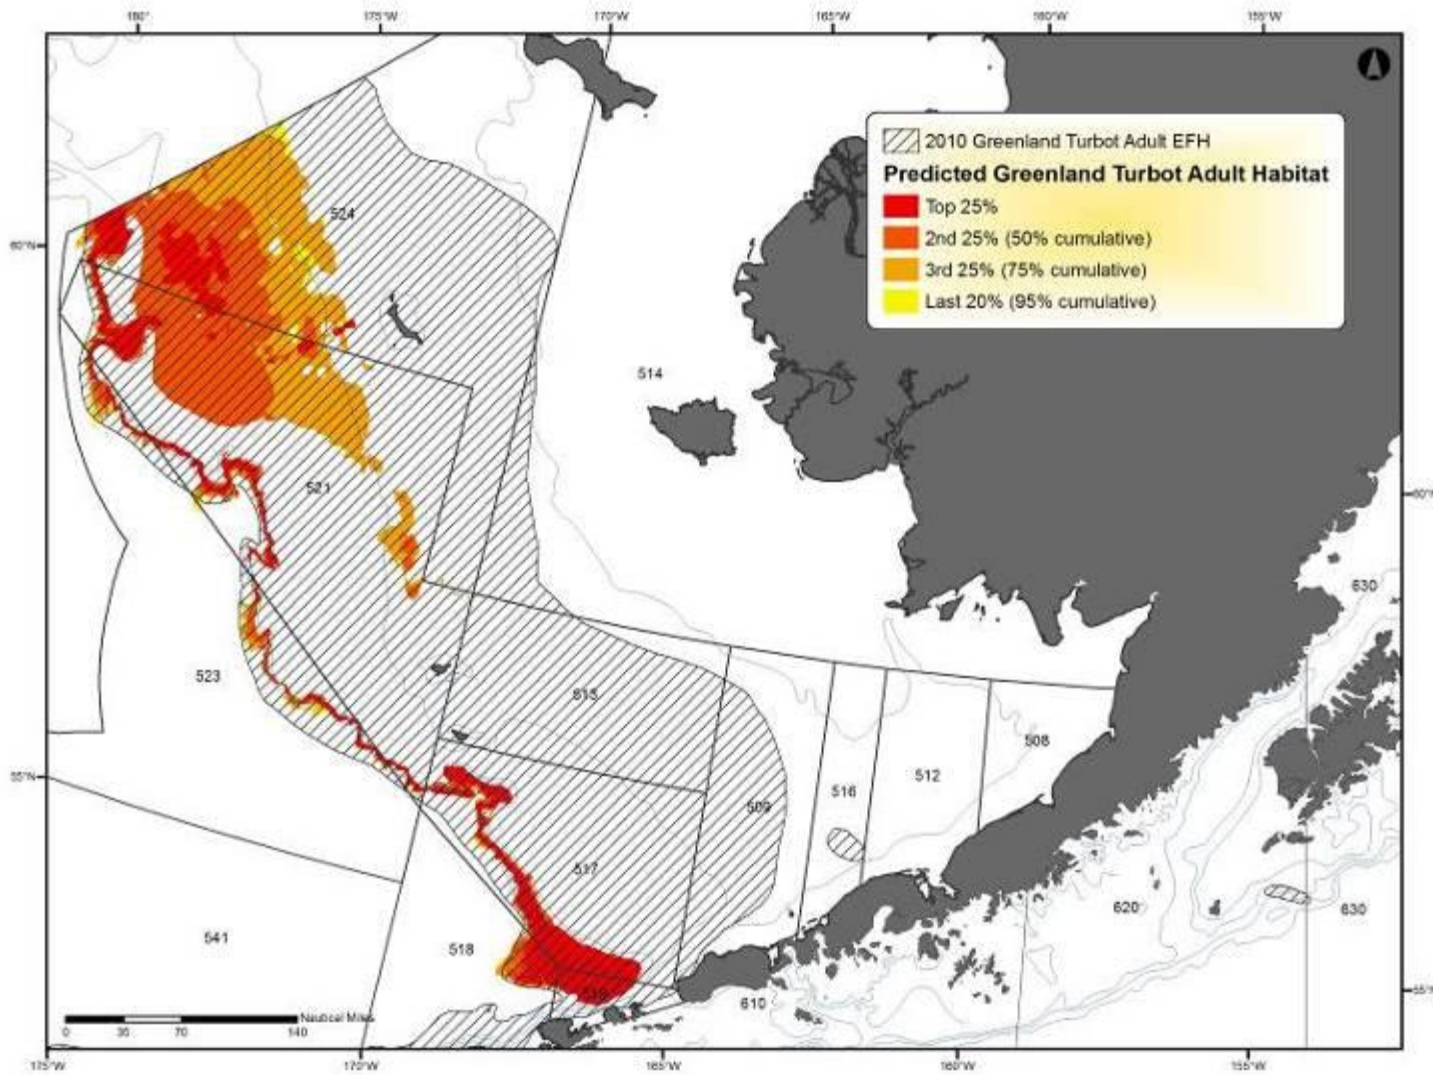

## **Appendix D: Combined Adult EFH maps for the Bering Sea and Aleutian Islands Groundfish**

Combined maps of adult EFH for Bering Sea and Aleutian Island groundfish for all seasons.

Figure D - 1 Predicted Walleye Pollock adult EFH in the Bering Sea

Figure D - 2 Predicted Pacific cod adult EFH in the Bering Sea

Figure D - 3 Predicted sablefish adult EFH in the Bering Sea

Figure D - 4 Predicted yellowfin sole adult EFH in the Bering Sea

Figure D - 5 Predicted Kamchatka flounder adult EFH in the Bering Sea

Figure D - 6 Predicted Greenland turbot adult EFH in the Bering Sea

Figure D - 7 Predicted arrowtooth flounder adult EFH in the Bering Sea

Figure D - 8 Predicted northern rock sole adult EFH in the Bering Sea