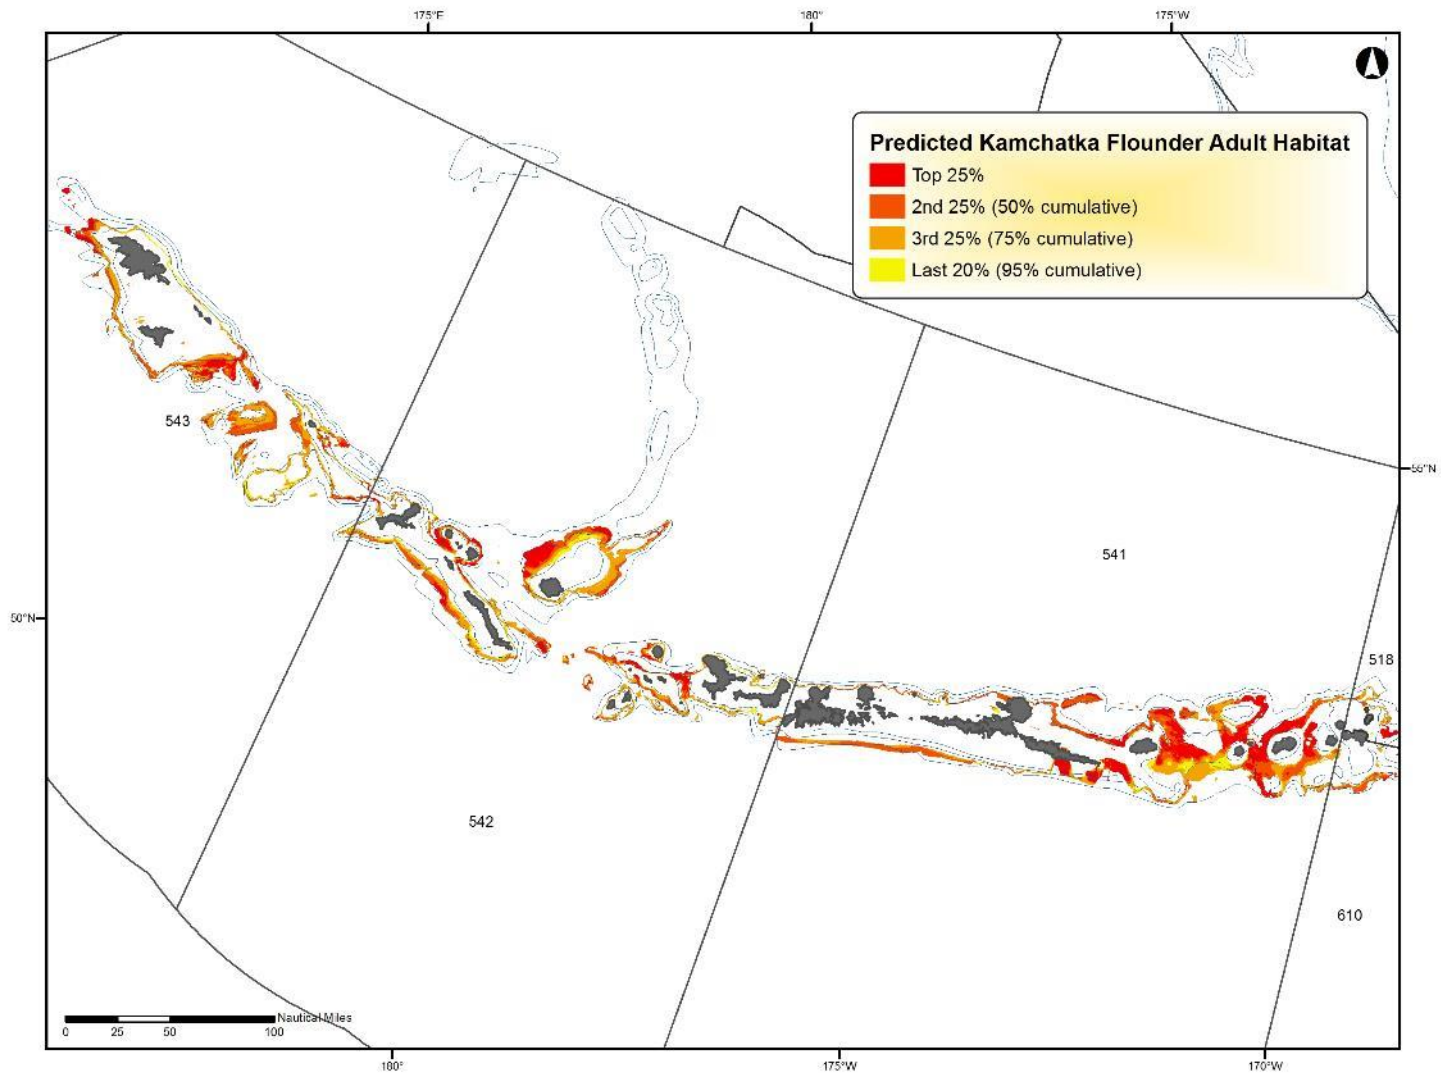

## **Appendix D: Combined Adult EFH maps for the Bering Sea and Aleutian Islands Groundfish**

Combined maps of adult EFH for Bering Sea and Aleutian Island groundfish for all seasons.

Figure D - 1 Predicted Walleye Pollock adult EFH in the Bering Sea

Figure D - 20 Predicted Bering skate adult EFH in the Bering Sea

Figure D - 21 Predicted walleye pollock adult EFH in the Aleutian Islands

Figure D - 22 Predicted Pacific cod adult EFH in the Aleutian Islands

Figure D - 23 Predicted sablefish adult EFH in the Aleutian Islands

Figure D - 24 Predicted Greenland turbot adult EFH in the Aleutian Islands

Figure D - 25 Predicted arrowtooth flounder adult EFH in the Aleutian Islands

Figure D - 26 Predicted Kamchatka flounder adult EFH in the Aleutian Islands

Figure D - 27 Predicted northern rock sole adult EFH in the Aleutian Islands

Figure D - 28 Predicted rex sole adult EFH in the Aleutian Islands