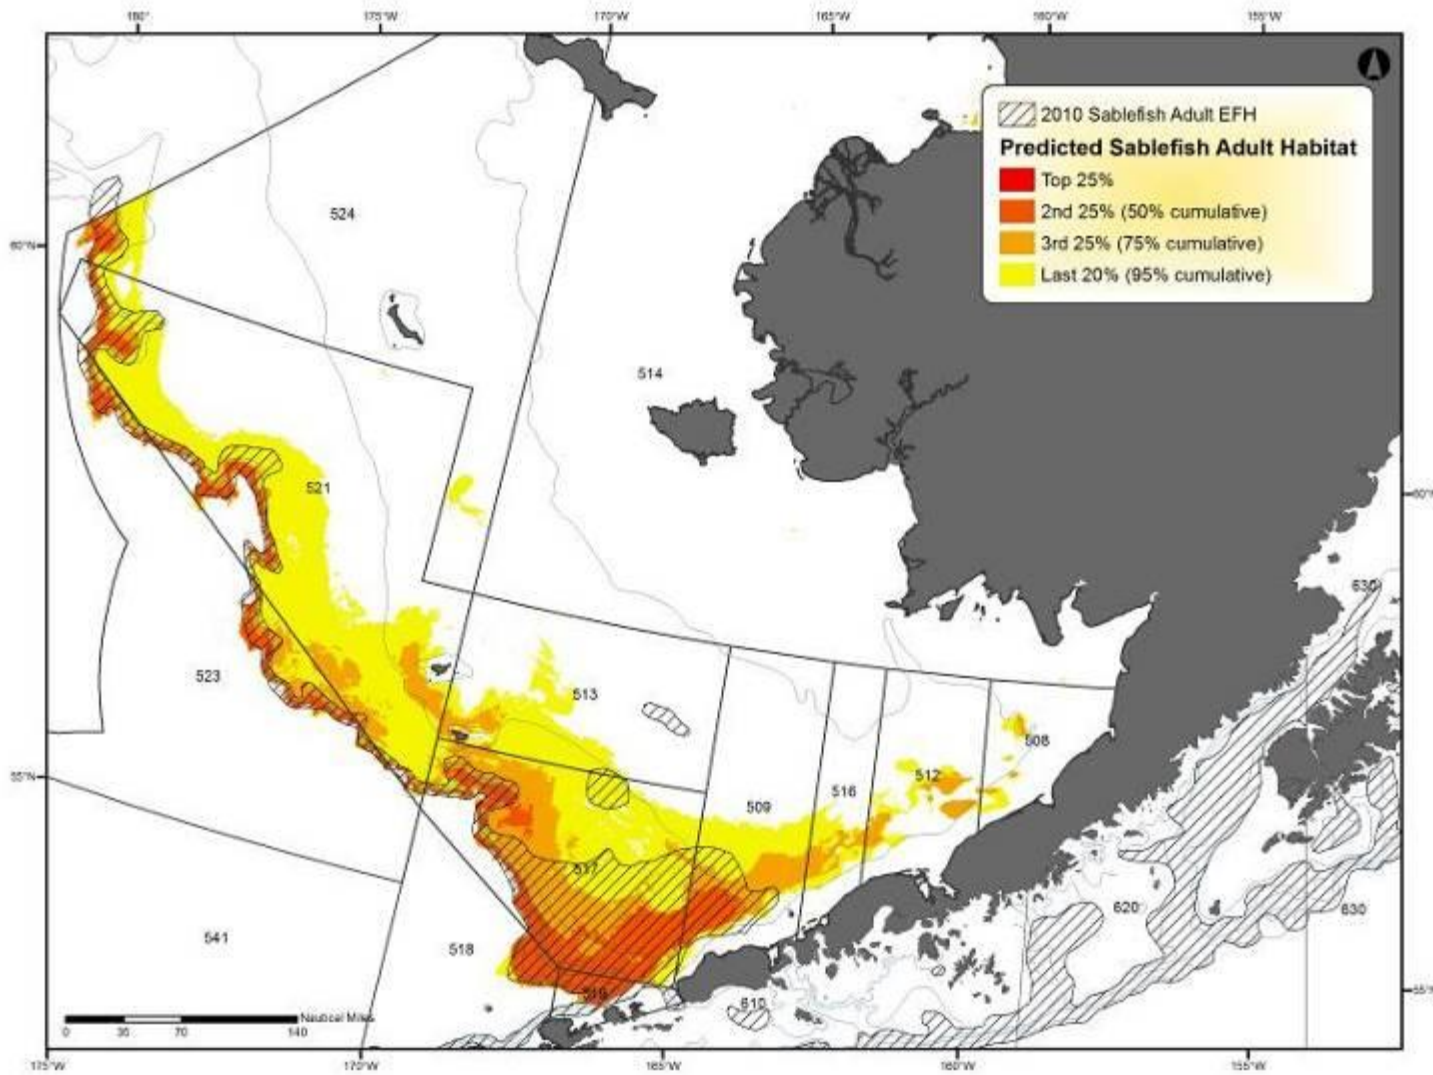

## **Appendix D: Combined Adult EFH maps for the Bering Sea and Aleutian Islands Groundfish**

Combined maps of adult EFH for Bering Sea and Aleutian Island groundfish for all seasons.

Figure D - 1 Predicted Walleye Pollock adult EFH in the Bering Sea

Figure D - 2 Predicted Pacific cod adult EFH in the Bering Sea

Figure D - 3 Predicted sablefish adult EFH in the Bering Sea

Figure D - 4 Predicted yellowfin sole adult EFH in the Bering Sea

Figure D - 5 Predicted Kamchatka flounder adult EFH in the Bering Sea

Figure D - 6 Predicted Greenland turbot adult EFH in the Bering Sea

Figure D - 7 Predicted arrowtooth flounder adult EFH in the Bering Sea

Figure D - 8 Predicted northern rock sole adult EFH in the Bering Sea