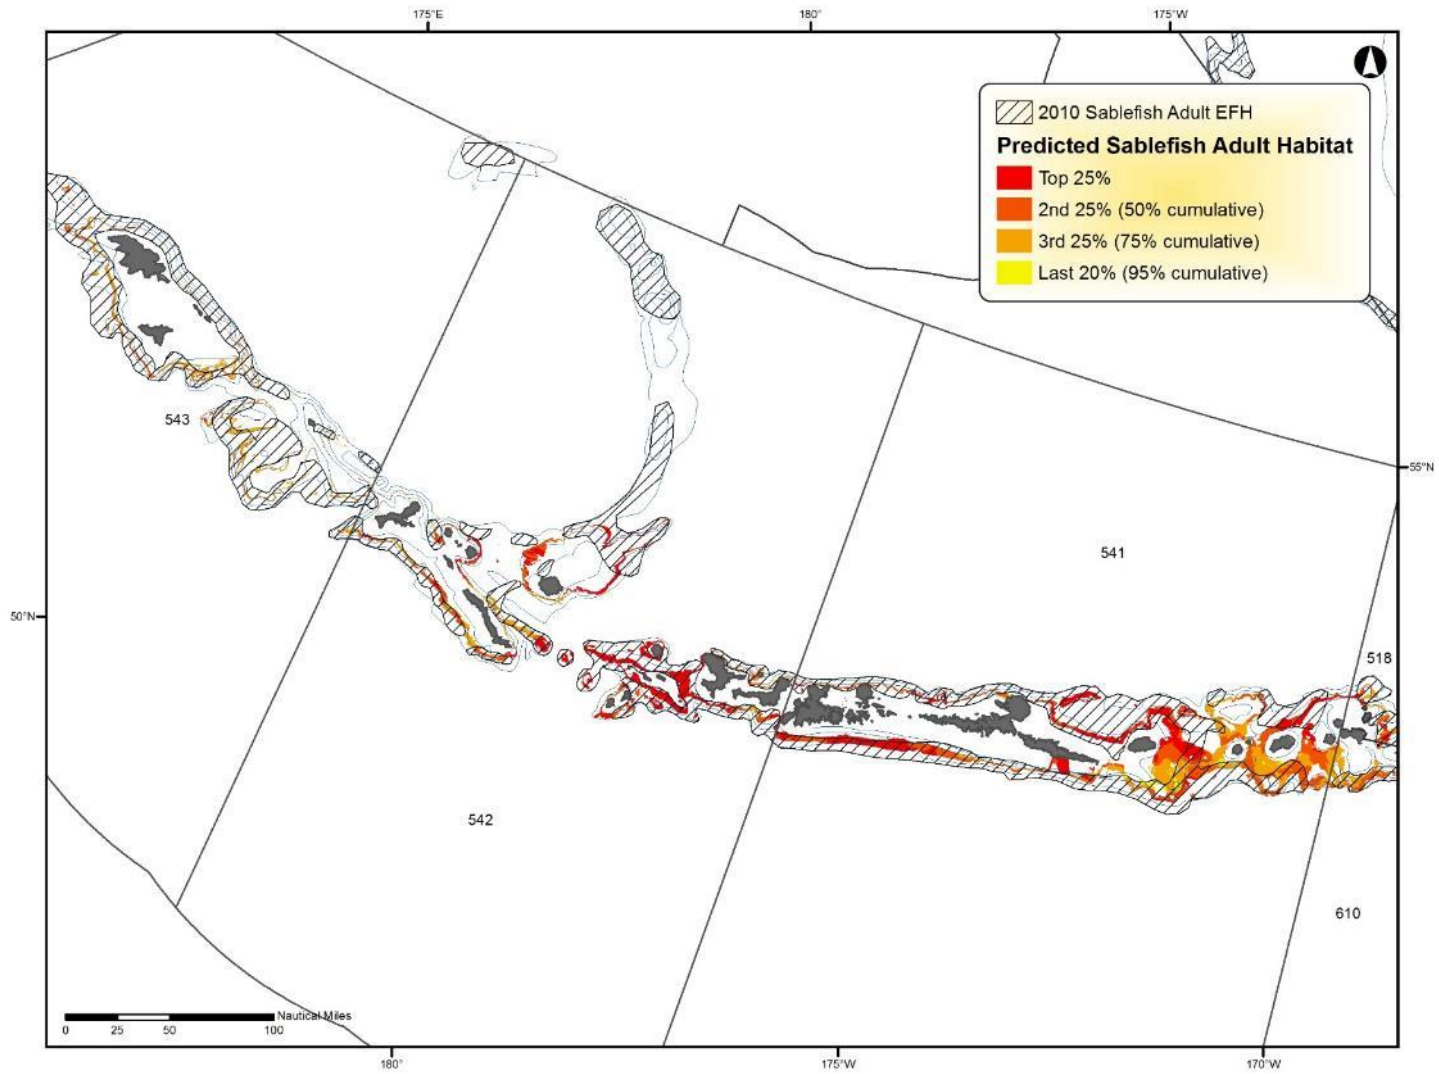

Figure D - 6 Predicted Greenland turbot adult EFH in the Bering Sea

Figure D - 7 Predicted arrowtooth flounder adult EFH in the Bering Sea

Figure D - 8 Predicted northern rock sole adult EFH in the Bering Sea

Figure D - 16 Predicted octopus adult EFH in the Bering Sea

Figure D - 17 Predicted great sculpin adult EFH in the Bering Sea

Figure D - 18 Predicted Alaska skate adult EFH in the Bering Sea

Figure D - 19 Predicted Aleutian skate adult EFH in the Bering Sea

Figure D - 20 Predicted Bering skate adult EFH in the Bering Sea

Figure D - 21 Predicted walleye pollock adult EFH in the Aleutian Islands

Figure D - 22 Predicted Pacific cod adult EFH in the Aleutian Islands

Figure D - 23 Predicted sablefish adult EFH in the Aleutian Islands

Figure D - 24 Predicted Greenland turbot adult EFH in the Aleutian Islands

Figure D - 25 Predicted arrowtooth flounder adult EFH in the Aleutian Islands