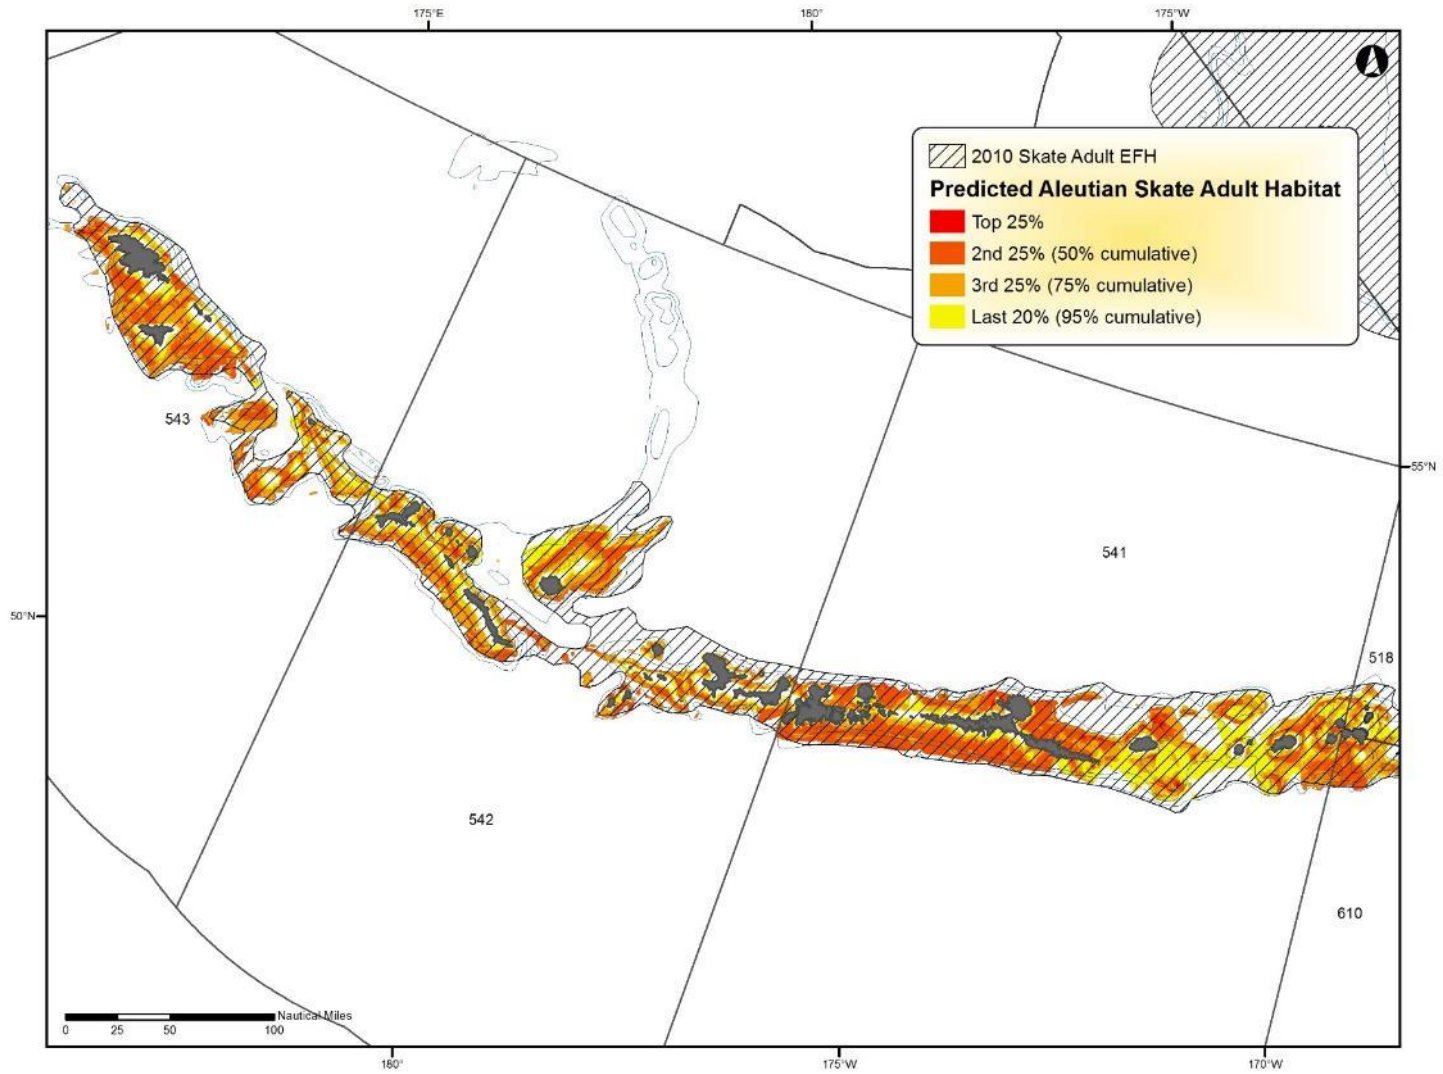

## **Appendix D: Combined Adult EFH maps for the Bering Sea and Aleutian Islands Groundfish**

Combined maps of adult EFH for Bering Sea and Aleutian Island groundfish for all seasons.

Figure D - 1 Predicted Walleye Pollock adult EFH in the Bering Sea

Figure D - 38 Predicted Atka mackerel adult EFH in the Aleutian Islands

Figure D - 39 Predicted octopus adult EFH in the Aleutian Islands

Figure D - 40 Predicted bigmouth sculpin adult EFH in the Aleutian Islands

Figure D - 41 Predicted great sculpin adult EFH in the Aleutian Islands

Figure D - 42 Predicted adult yellow Irish lord adult EFH in the Aleutian Islands

Figure D - 43 Predicted Alaska skate adult EFH in the Aleutian Islands

Figure D - 44 Predicted Aleutian skate Adult EFH in the Aleutian Islands