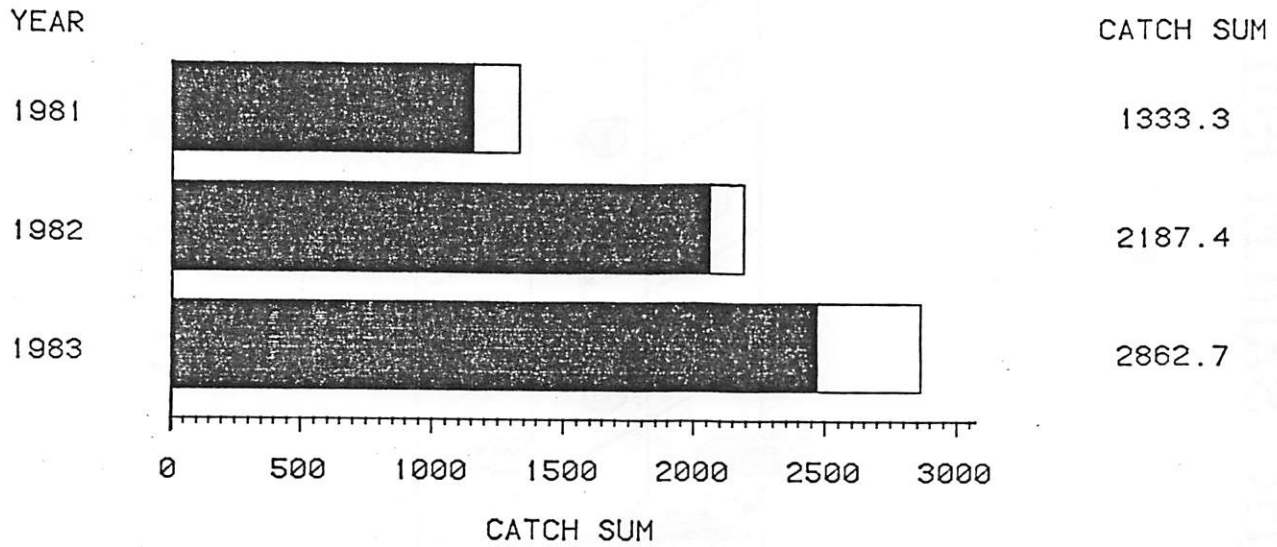

(a) - Projected Total Harvest

Troll Salmon

The first portion of the 1983-1984 winter fishery for chinook salmon appears to be proceeding at approximately the same rate as in the 1982-1983 season. Preliminary figures show that a total of 17,085 chinook had been reported in 1,724 landings through March 20, 1984. Total poundage landed through that date was 235,000 pounds.

1981-1983 STATEWIDE DOMESTIC PACIFIC COD

LEGEND: DAP JVP

NOTE: 1983 CATCH TOTALED THROUGH DECEMBER 31, 1983

1983 CATCH BY AREA
CATCH IN METRIC TONS

1981-1983 STATEWIDE DOMESTIC PACIFIC COD

CATCH IN METRIC TONS

1981-1983 STATEWIDE DOMESTIC SABLEFISH

LEGEND: DAP JVP

NOTE: 1983 CATCH TOTALED THROUGH DECEMBER 31, 1983

1983 CATCH BY AREA
CATCH IN DRESSED METRIC TONS

1981-1983 STATEWIDE DOMESTIC SABLEFISH

CATCH IN DRESSED METRIC TONS