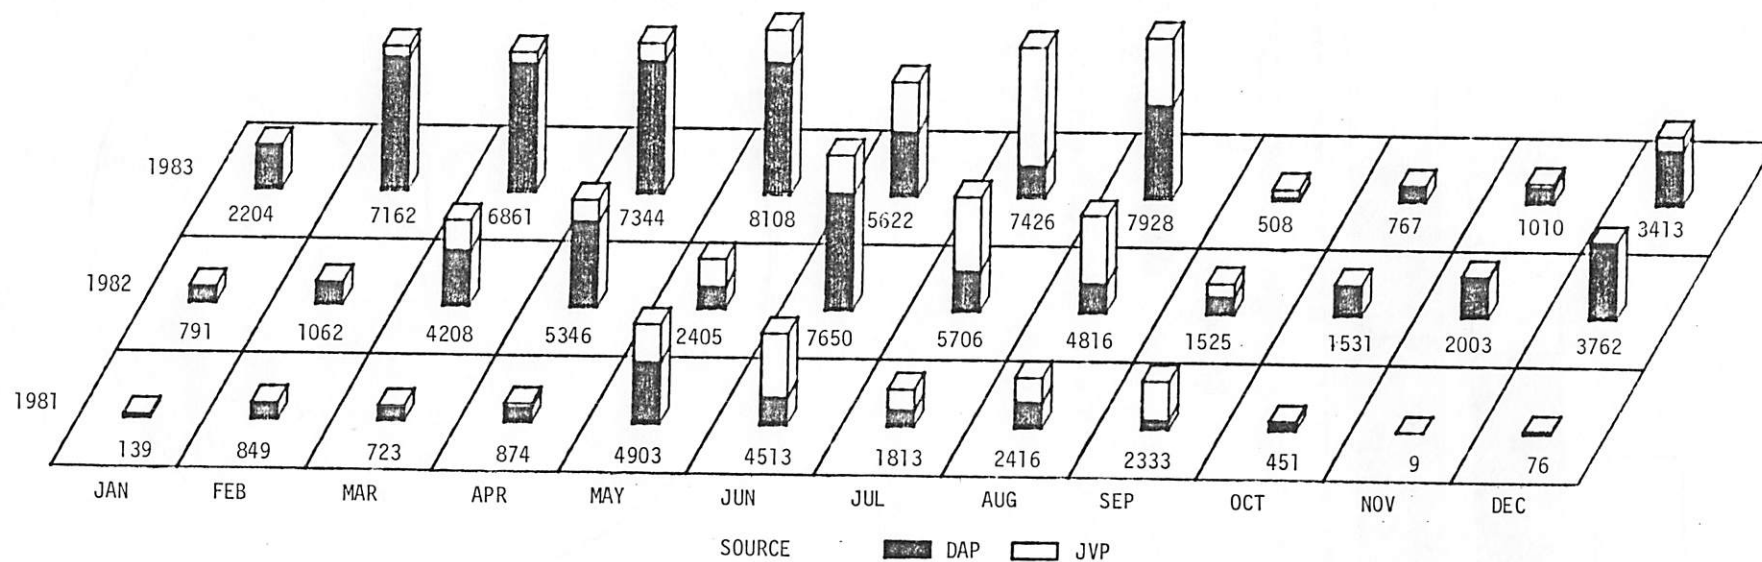

(a) - Projected Total Harvest

Troll Salmon

The first portion of the 1983-1984 winter fishery for chinook salmon appears to be proceeding at approximately the same rate as in the 1982-1983 season. Preliminary figures show that a total of 17,085 chinook had been reported in 1,724 landings through March 20, 1984. Total poundage landed through that date was 235,000 pounds.

1981-1983 STATEWIDE DOMESTIC PACIFIC COD

LEGEND: DAP JVP

NOTE: 1983 CATCH TOTALED THROUGH DECEMBER 31, 1983

1983 CATCH BY AREA
CATCH IN METRIC TONS

1981-1983 STATEWIDE DOMESTIC PACIFIC COD

CATCH IN METRIC TONS

1981-1983 STATEWIDE DOMESTIC SABLEFISH

LEGEND: DAP JVP

NOTE: 1983 CATCH TOTALED THROUGH DECEMBER 31, 1983

1983 CATCH BY AREA
CATCH IN DRESSED METRIC TONS

1981-1983 STATEWIDE DOMESTIC SABLEFISH

CATCH IN DRESSED METRIC TONS