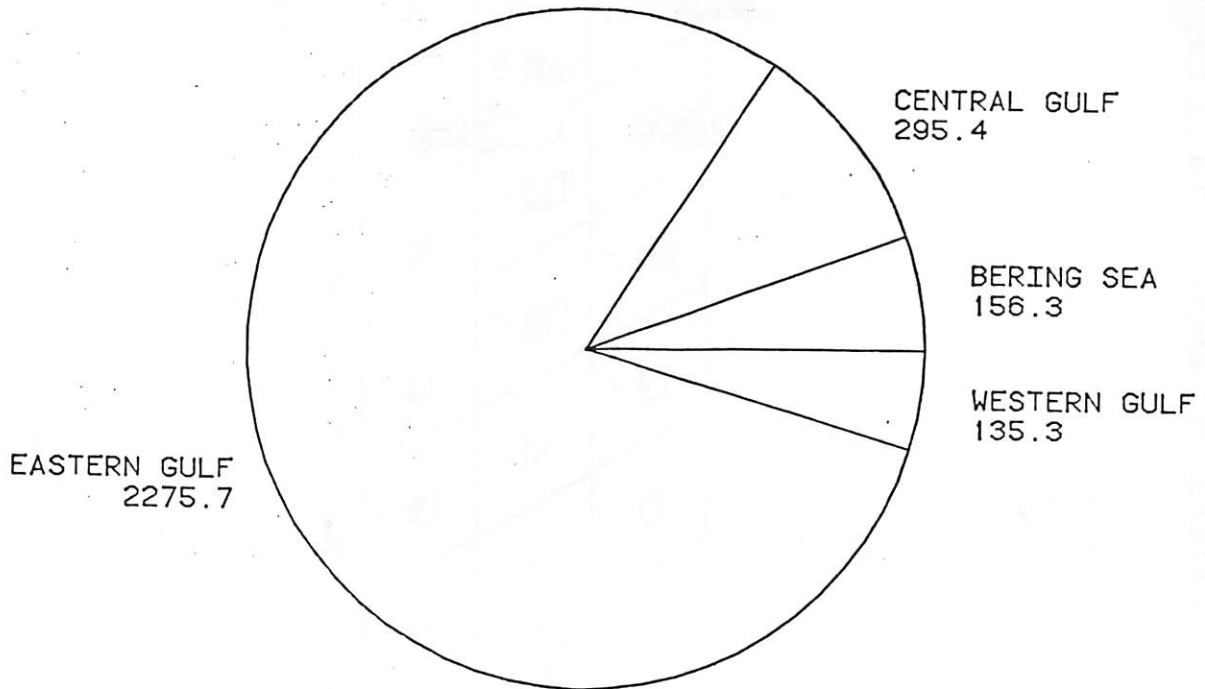

(a) - Projected Total Harvest

Troll Salmon

The first portion of the 1983-1984 winter fishery for chinook salmon appears to be proceeding at approximately the same rate as in the 1982-1983 season. Preliminary figures show that a total of 17,085 chinook had been reported in 1,724 landings through March 20, 1984. Total poundage landed through that date was 235,000 pounds.

1981-1983 STATEWIDE DOMESTIC PACIFIC COD

LEGEND: DAP JVP

NOTE: 1983 CATCH TOTALED THROUGH DECEMBER 31, 1983

1983 CATCH BY AREA
CATCH IN METRIC TONS

1981-1983 STATEWIDE DOMESTIC PACIFIC COD

CATCH IN METRIC TONS

1981-1983 STATEWIDE DOMESTIC SABLEFISH

LEGEND: DAP JVP

NOTE: 1983 CATCH TOTALED THROUGH DECEMBER 31, 1983

1983 CATCH BY AREA
CATCH IN DRESSED METRIC TONS

1981-1983 STATEWIDE DOMESTIC SABLEFISH

CATCH IN DRESSED METRIC TONS