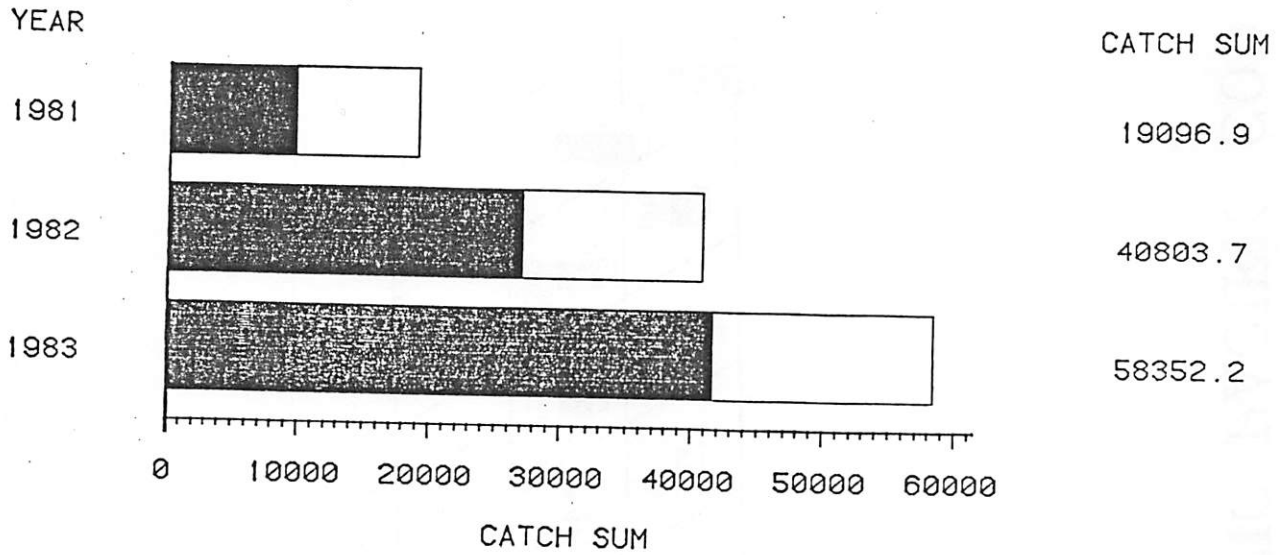

1981-1983 STATEWIDE DOMESTIC PACIFIC COD

LEGEND: DAP JVP

NOTE: 1983 CATCH TOTALED THROUGH DECEMBER 31, 1983