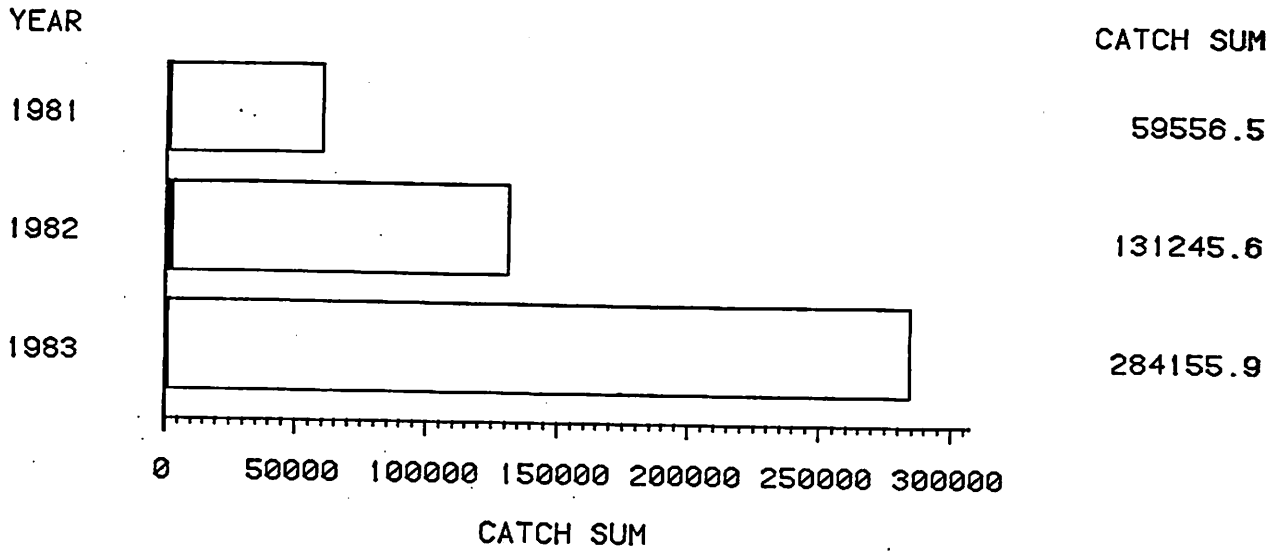

1981-1983 STATEWIDE DOMESTIC POLLOCK

LEGEND: DAP JVP

NOTE: 1983 CATCH TOTALED THROUGH DECEMBER 31, 1983