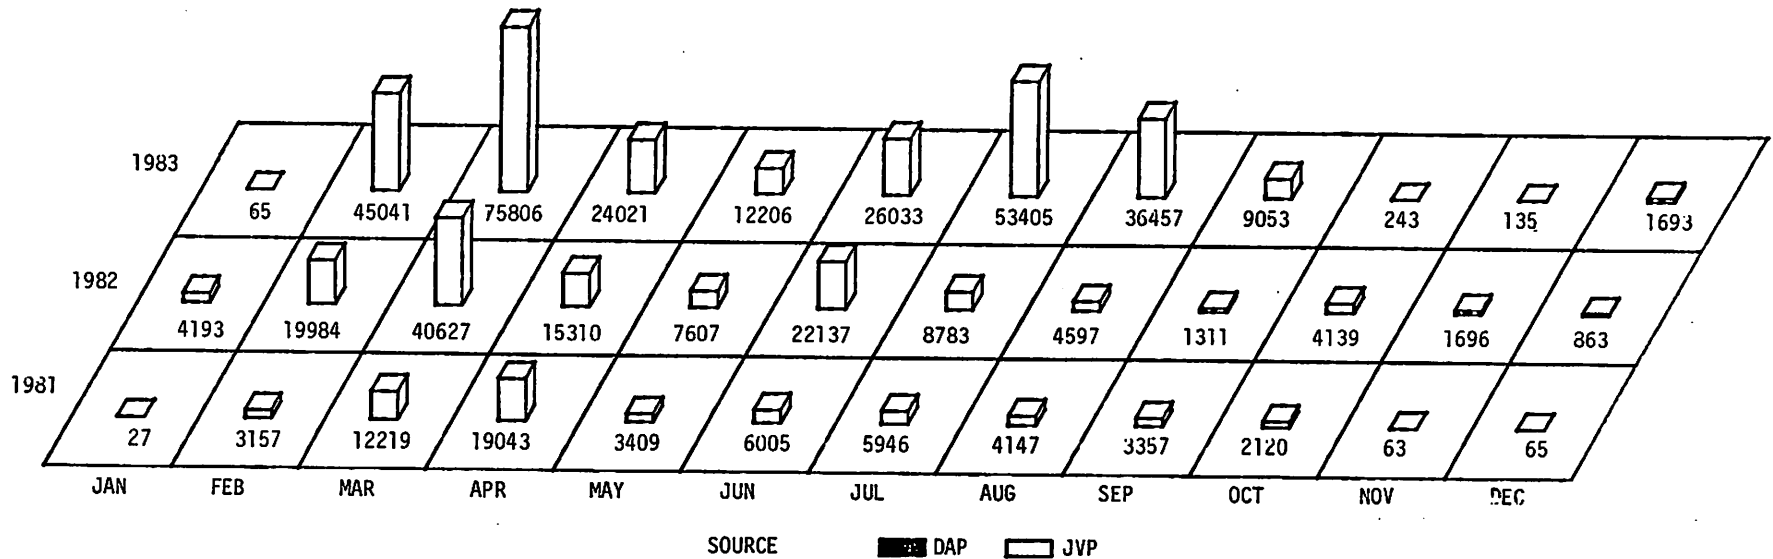

(a) - Projected Total Harvest

Troll Salmon

The first portion of the 1983-1984 winter fishery for chinook salmon appears to be proceeding at approximately the same rate as in the 1982-1983 season. Preliminary figures show that a total of 17,085 chinook had been reported in 1,724 landings through March 20, 1984. Total poundage landed through that date was 235,000 pounds.

1981-1983 STATEWIDE DOMESTIC SABLEFISH

LEGEND: DAP JVP

NOTE: 1983 CATCH TOTALED THROUGH DECEMBER 31, 1983

1983 CATCH BY AREA
CATCH IN DRESSED METRIC TONS

1981-1983 STATEWIDE DOMESTIC SABLEFISH

CATCH IN DRESSED METRIC TONS

1981-1983 STATEWIDE DOMESTIC POLLOCK

LEGEND: DAP JVP

NOTE: 1983 CATCH TOTALED THROUGH DECEMBER 31, 1983

1983 CATCH BY AREA
CATCH IN METRIC TONS

1981-1983 STATEWIDE DOMESTIC POLLOCK

CATCH IN METRIC TONS