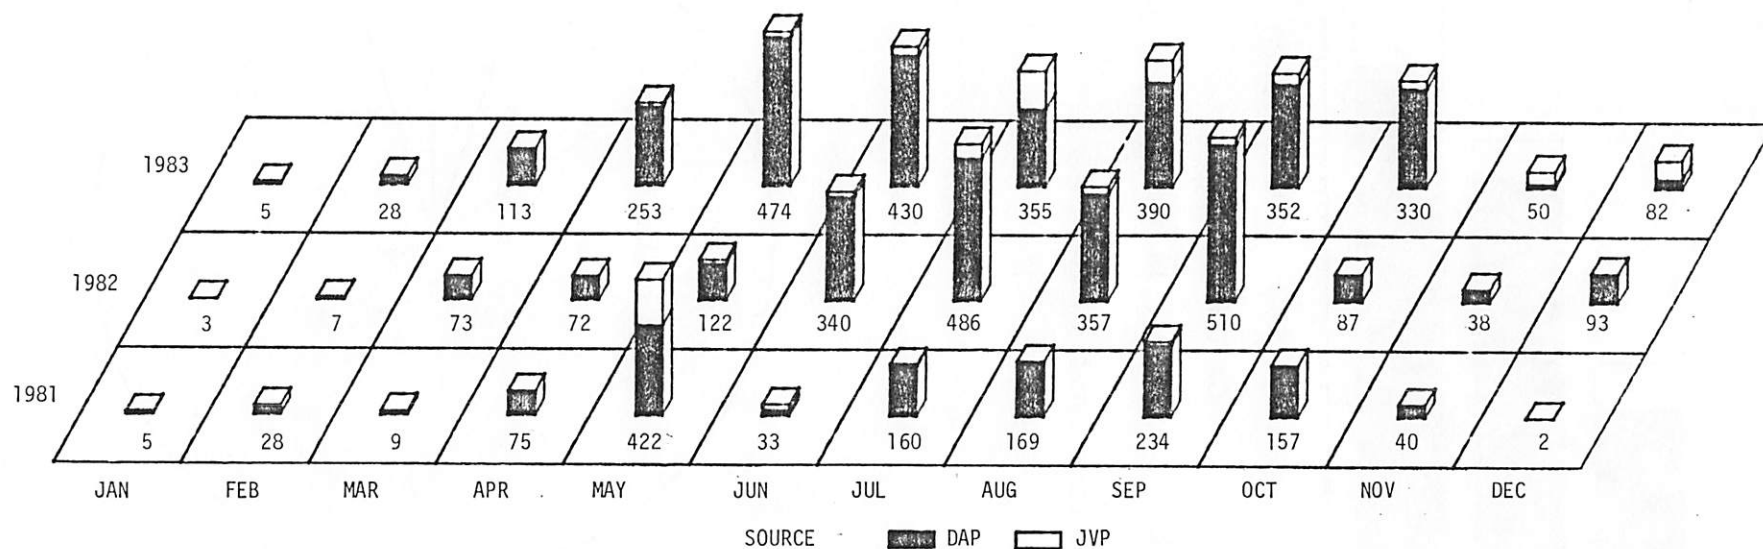

(a) - Projected Total Harvest

Troll Salmon

The first portion of the 1983-1984 winter fishery for chinook salmon appears to be proceeding at approximately the same rate as in the 1982-1983 season. Preliminary figures show that a total of 17,085 chinook had been reported in 1,724 landings through March 20, 1984. Total poundage landed through that date was 235,000 pounds.

1981-1983 STATEWIDE DOMESTIC SABLEFISH

LEGEND: DAP JVP

NOTE: 1983 CATCH TOTALED THROUGH DECEMBER 31, 1983

1983 CATCH BY AREA
CATCH IN DRESSED METRIC TONS

1981-1983 STATEWIDE DOMESTIC SABLEFISH

CATCH IN DRESSED METRIC TONS

1981-1983 STATEWIDE DOMESTIC POLLOCK

LEGEND: DAP JVP

NOTE: 1983 CATCH TOTALED THROUGH DECEMBER 31, 1983

1983 CATCH BY AREA
CATCH IN METRIC TONS

1981-1983 STATEWIDE DOMESTIC POLLOCK

CATCH IN METRIC TONS