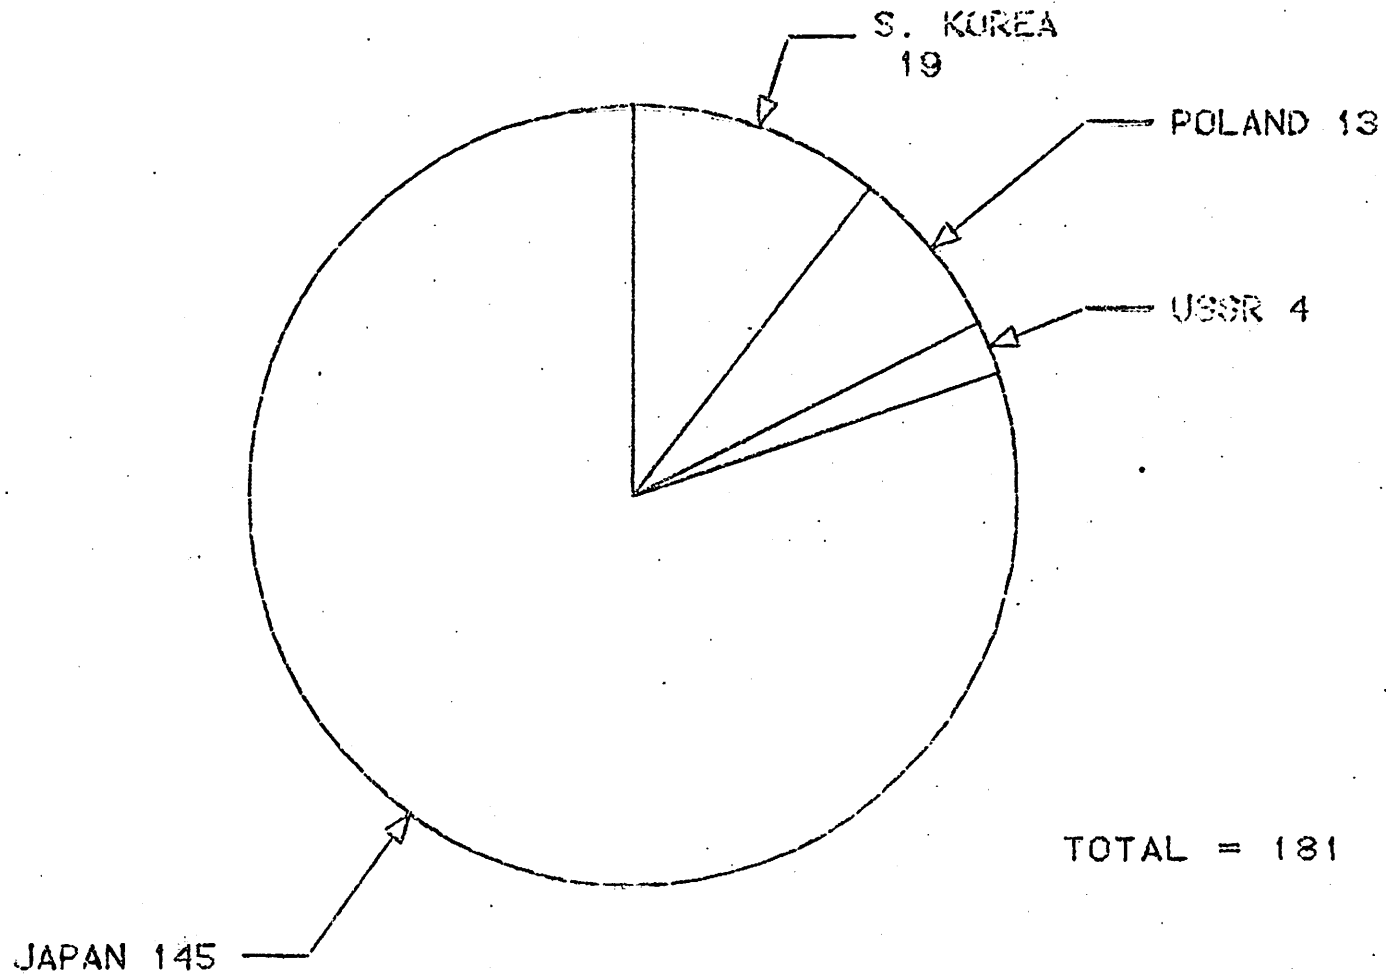

NUMBER OF FOREIGN VESSELS OFF ALASKA

MAY 22, 1981

NMFS LAW ENFORCEMENT - JUNEAU