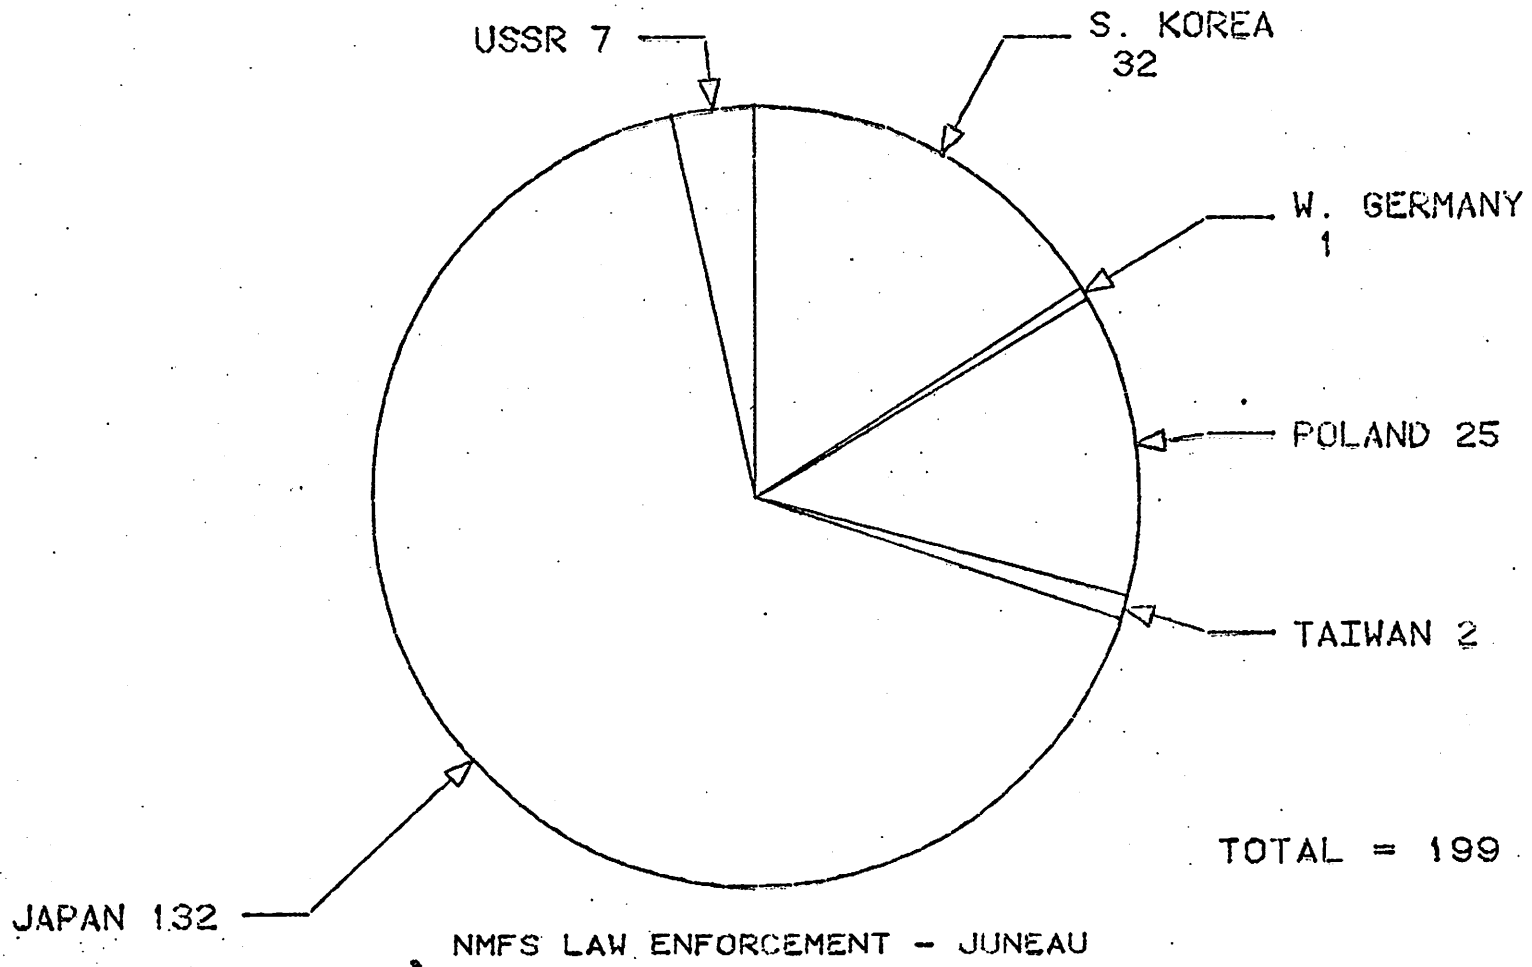

1981 GULF OF ALASKA

CATCH: 40,977 / TALFF: 208,484 THRU 5-2-81

*20% than
1980 (pelagic)*

SPECIES COMPOSITION THRU 5-2-81

1981 BERING SEA/ALEUTIANS

FISHERIES MGT.
OPERATIONS BRANCH
NMFS, ALASKA

CATCH: 259,484 / TALFF: 1,266,342 (THRU 5-2-81) *20% taken -*

Ad my spee in 6 ya previous part array

SPECIES COMPOSITION THRU 5-2-81

NUMBER OF FOREIGN VESSELS OFF ALASKA

MARCH 1981

NMFS LAW ENFORCEMENT - JUNEAU

NUMBER OF FOREIGN VESSELS OFF ALASKA
APRIL 1981

NUMBER OF FOREIGN VESSELS OFF ALASKA

MAY 22, 1981

NMFS LAW ENFORCEMENT - JUNEAU

NMFS LAW ENFORCEMENT - JUNEAU

NMFS LAW ENFORCEMENT - JUNEAU

SOUTH KOREA
MAY 22, 1981

NMFS LAW ENFORCEMENT - JUNEAU

NUMBER OF FOREIGN VESSEL DAYS OFF ALASKA
1980 AND 1981