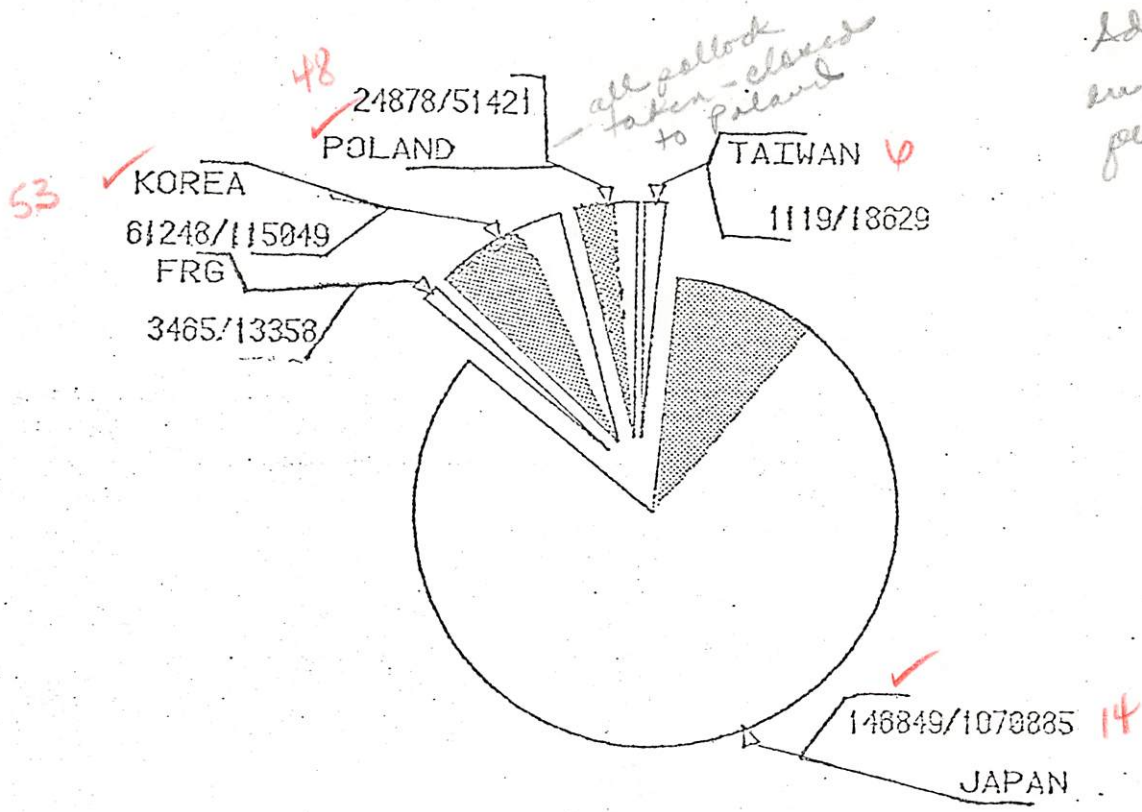

1981 GULF OF ALASKA

CATCH: 40,977 / TALFF: 208,484 THRU 5-2-81

*20% than
1980 (pelagic)*

SPECIES COMPOSITION THRU 5-2-81

1981 BERING SEA/ALEUTIANS

FISHERIES MGT.
OPERATIONS BRANCH
NMFS, ALASKA

CATCH: 259,484 / TALFF: 1,266,342 (THRU 5-2-81) *20% taken -*