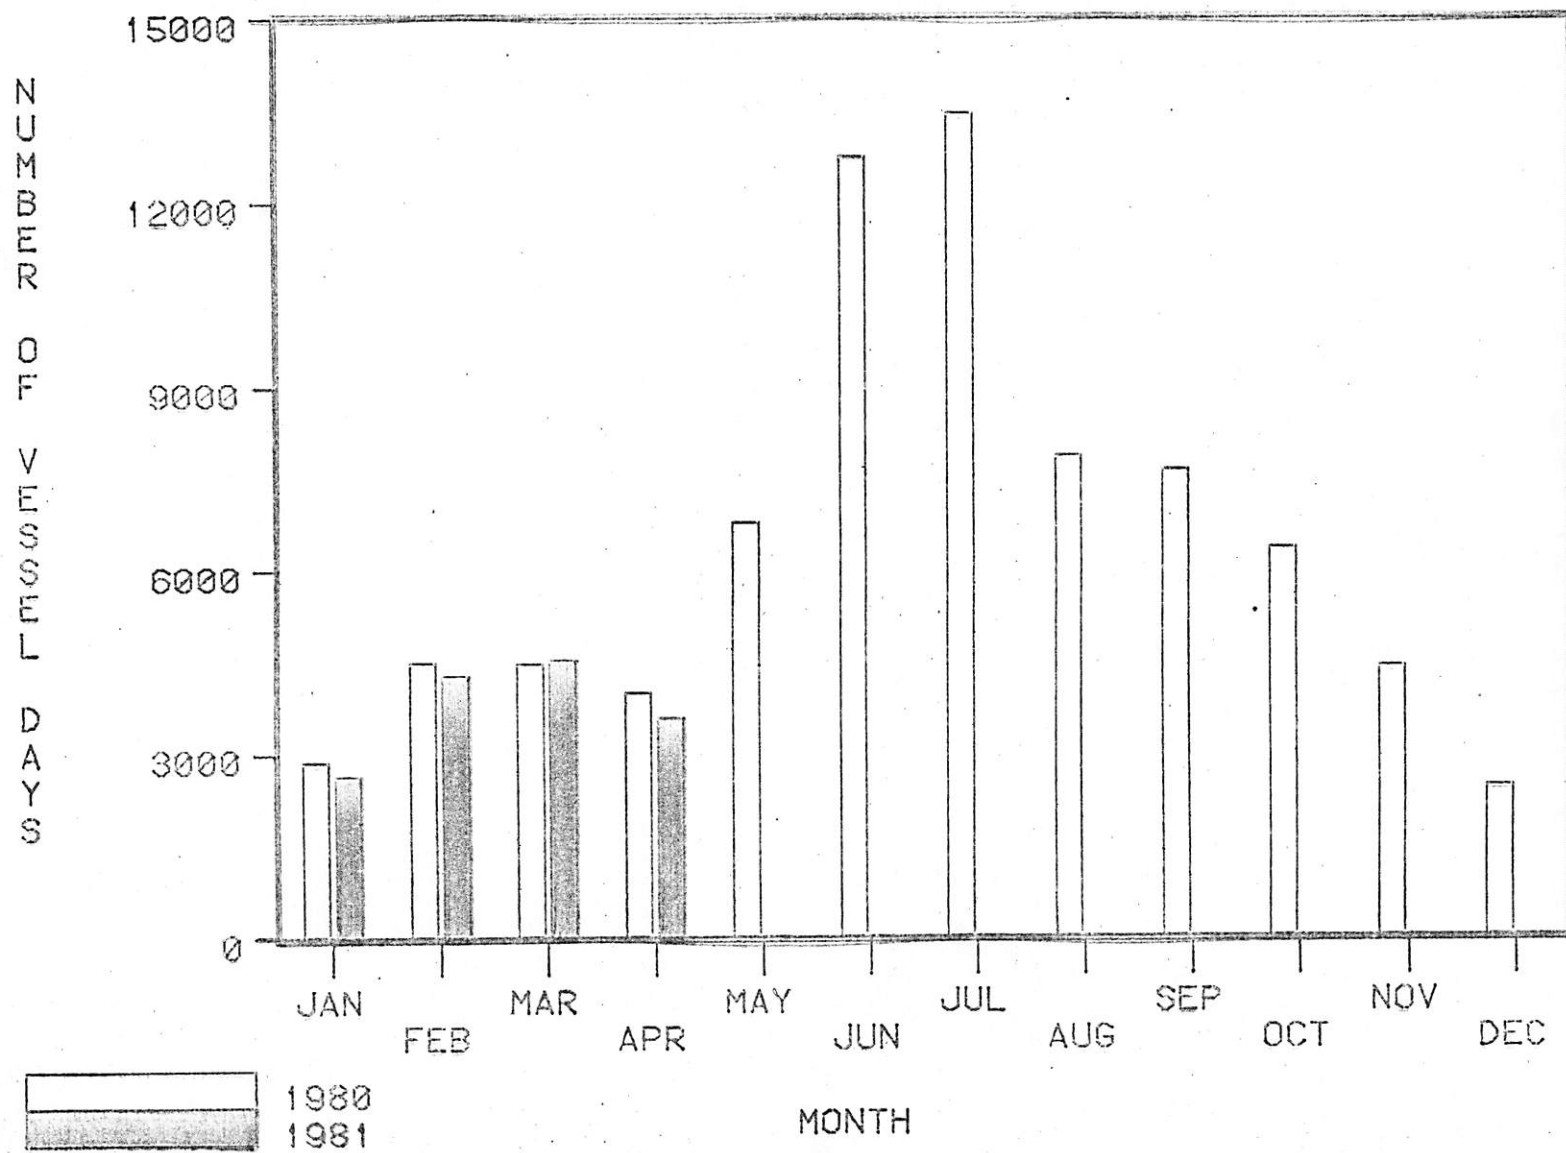

MAY 22, 1981

NMFS LAW ENFORCEMENT - JUNEAU

NMFS LAW ENFORCEMENT - JUNEAU

NMFS LAW ENFORCEMENT - JUNEAU

SOUTH KOREA
MAY 22, 1981

NMFS LAW ENFORCEMENT - JUNEAU

NUMBER OF FOREIGN VESSEL DAYS OFF ALASKA
1980 AND 1981