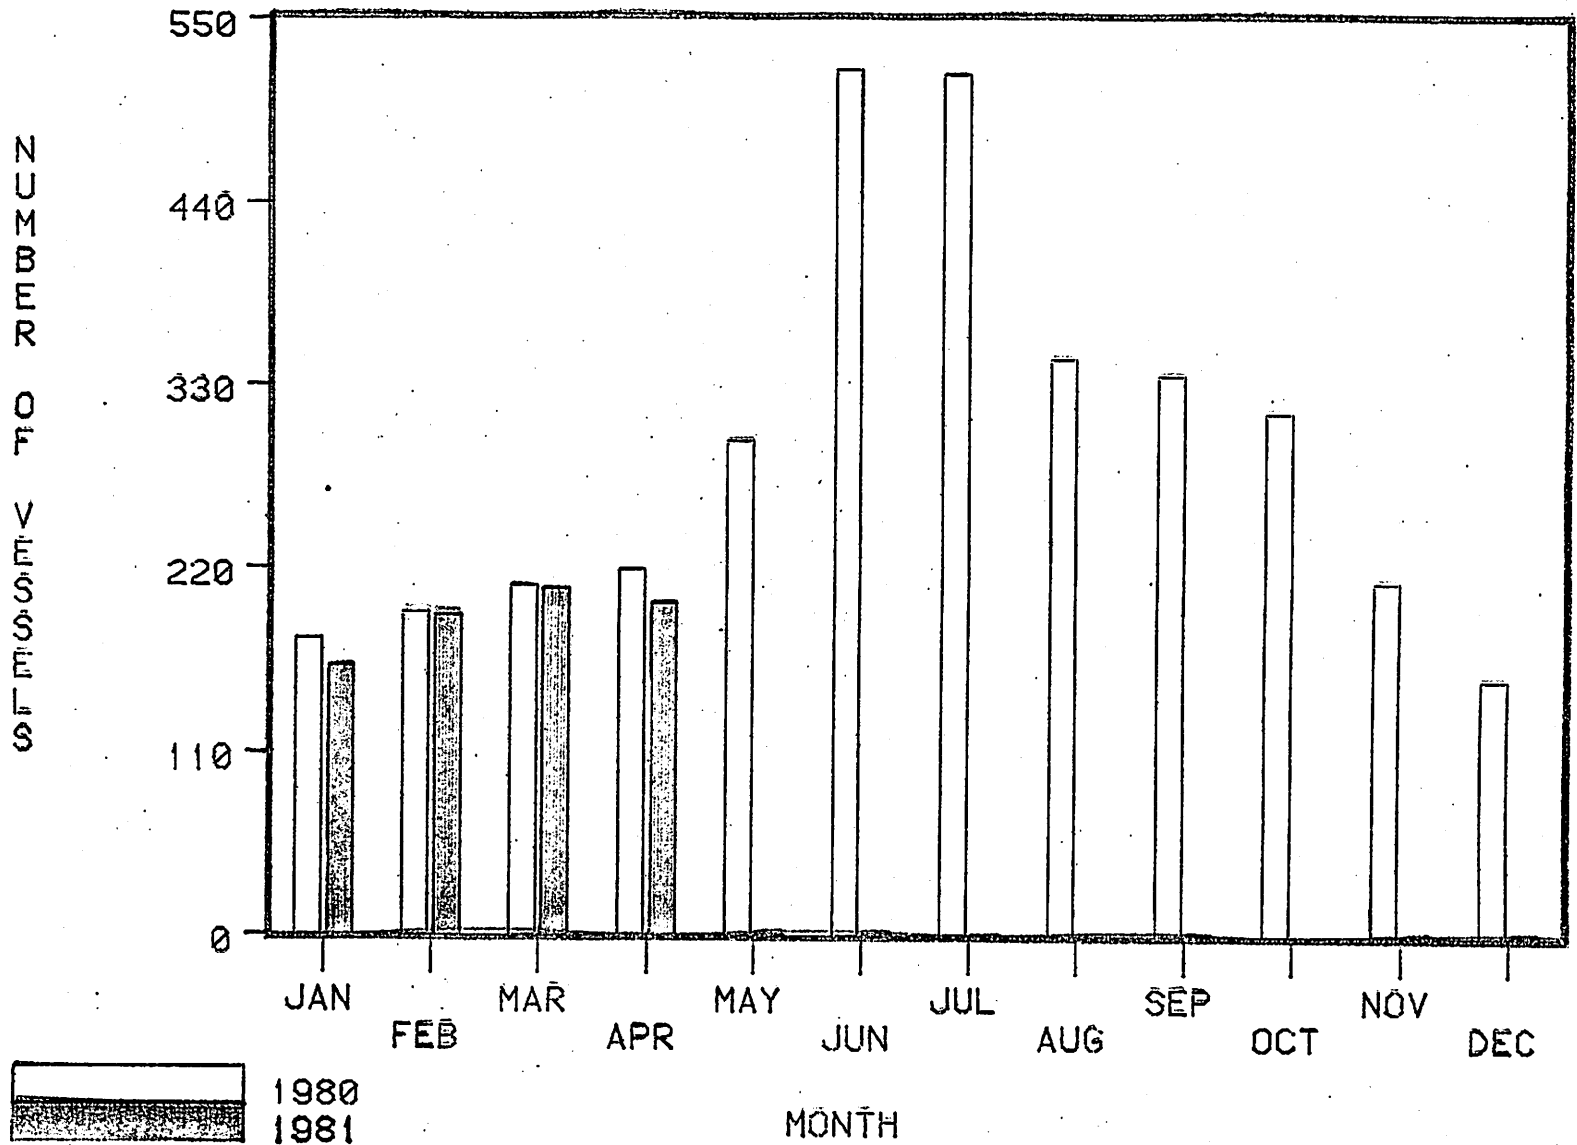

NUMBER OF FOREIGN VESSELS OFF-ALASKA
1980 AND 1981

NMFS LAW ENFORCEMENT - JUNEAU