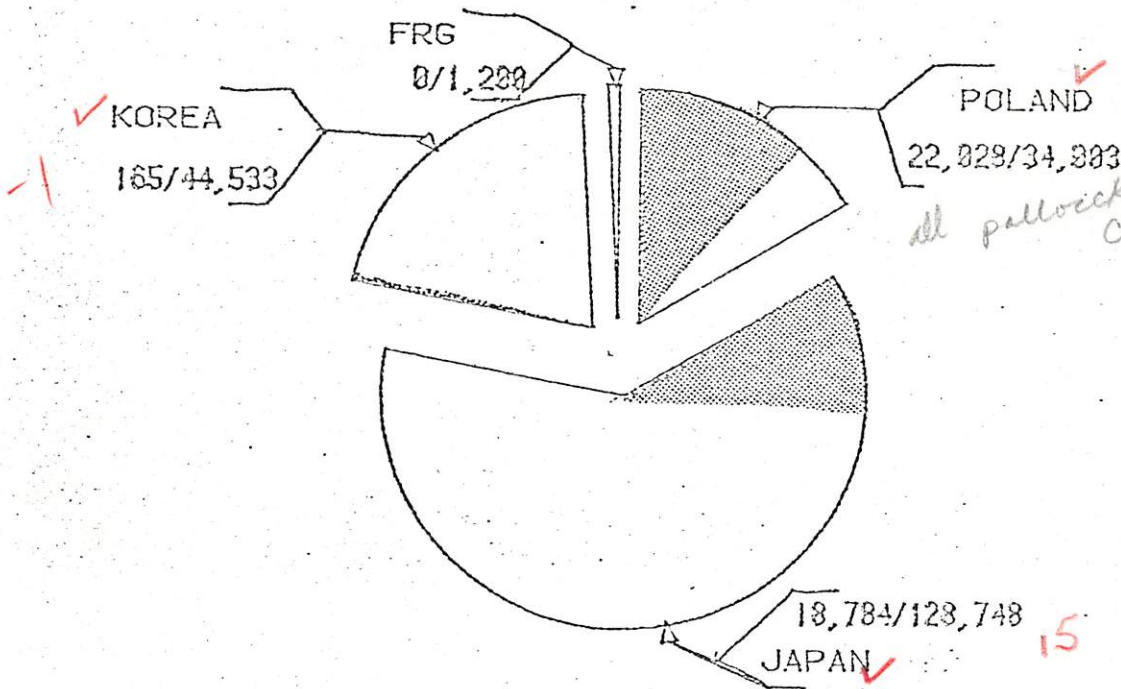

1981 GULF OF ALASKA

CATCH: 40,977 / TALFF: 208,484 THRU 5-2-81

*20% than
1980 (pelagic)*

SPECIES COMPOSITION THRU 5-2-81

1981 BERING SEA/ALEUTIANS

FISHERIES MGT.
OPERATIONS BRANCH
NMFS, ALASKA

CATCH: 259,484 / TALFF: 1,266,342 (THRU 5-2-81) *20% taken -*