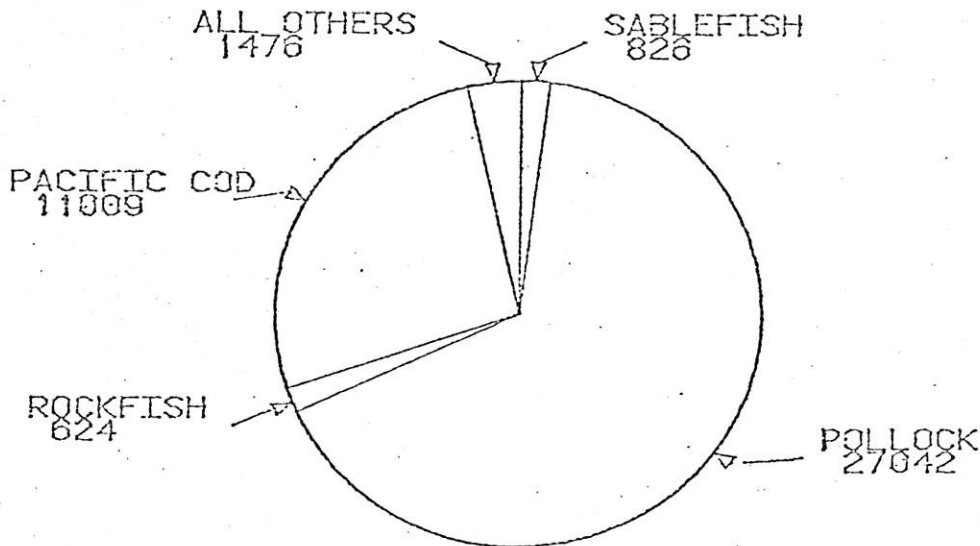

1981 GULF OF ALASKA

CATCH: 40,977 / TALFF: 208,484 THRU 5-2-81

*20% than
1980 (pelagic)*

SPECIES COMPOSITION THRU 5-2-81

1981 BERING SEA/ALEUTIANS

FISHERIES MGT.
OPERATIONS BRANCH
NMFS, ALASKA

CATCH: 259,484 / TALFF: 1,266,342 (THRU 5-2-81) *20% taken -*