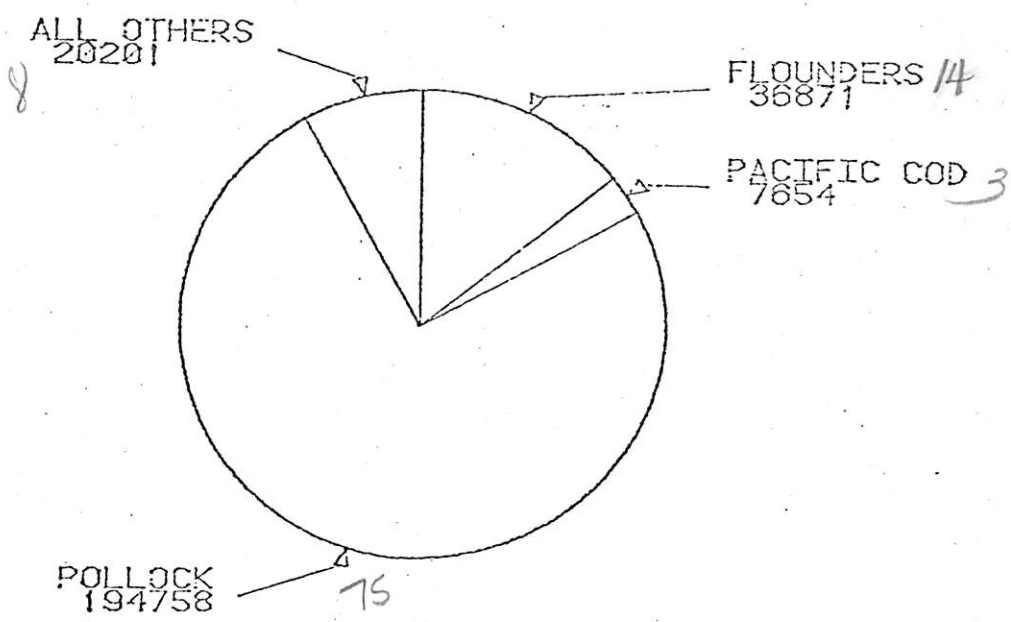

SPECIES COMPOSITION THRU 5-2-81