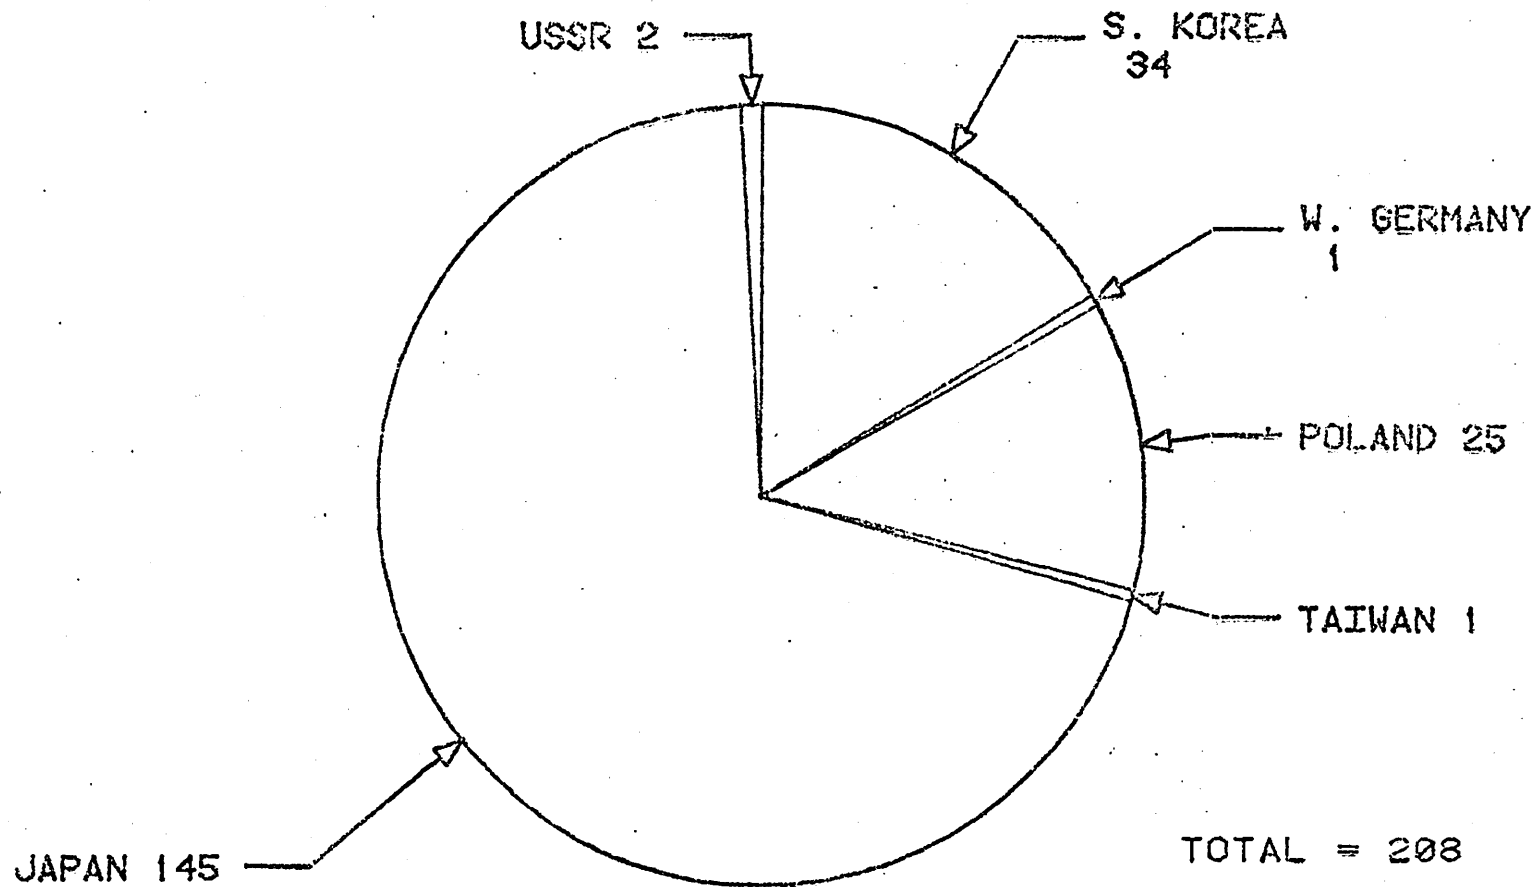

NUMBER OF FOREIGN VESSELS OFF ALASKA

MARCH 1981

NMFS LAW ENFORCEMENT - JUNEAU