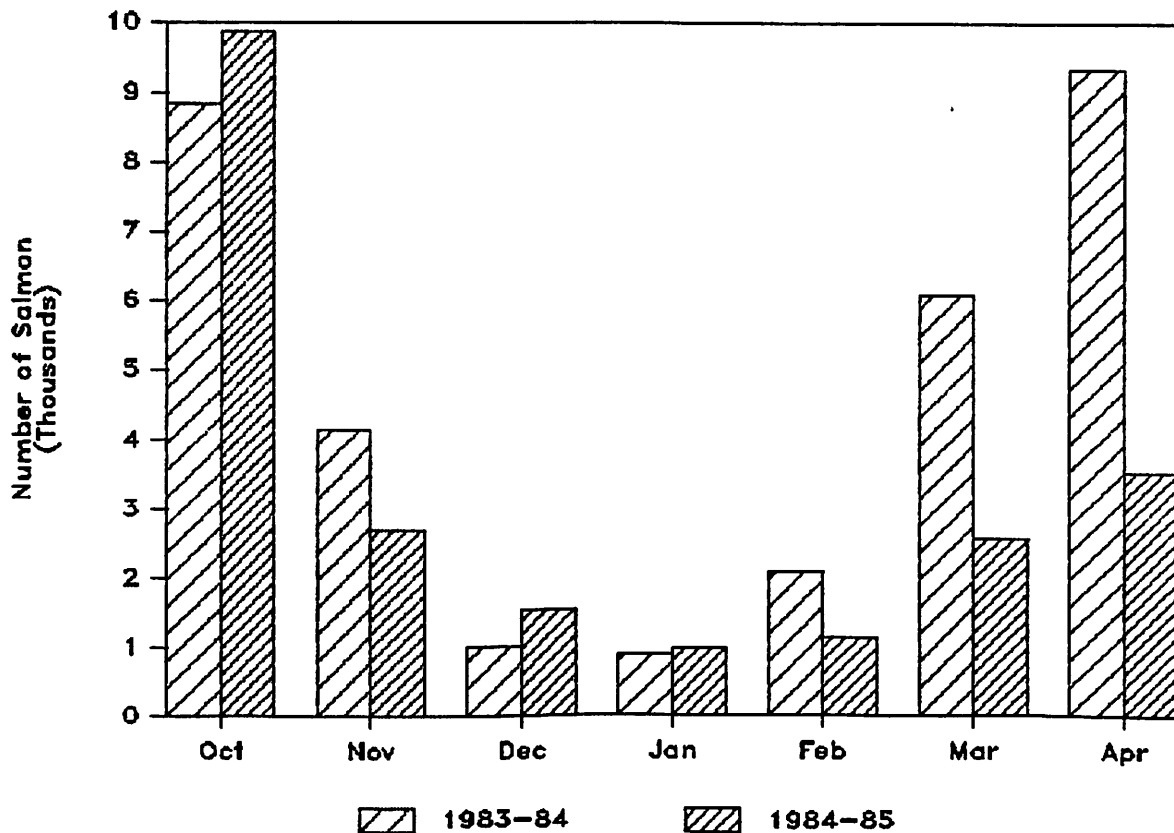

ALASKA DEPARTMENT OF FISH AND GAME  
 FISHERIES REPORT

TROLL SALMON

The winter troll salmon season opened October 1, 1985 and will continue through April 14, 1986. The chinook salmon harvest through February is approximately 20,000. The 1985/86 troll harvest is projected to be approximately 30,000. The 1984/85 winter catch was 23,000.

Winter Troll Chinook Fishery

TANNER CRAB

HARVESTS (millions lbs)

AREA	1985/86	1984/85	STATUS
SOUTHEAST	1.0	1.1	open
YAKUTAT	-	-	open
P. W. S.	.5	-	closed
COOK INLET	2.6	3.0	open
KODIAK	8.7	12.0	open
CHIGNIK	.04	.4	open
S. PENINSULA	3.8	2.6	closed
E. ALEUTIANS	.1	.2	open
W. ALEUTIANS	.1	.2	open
BERING SEA			
C. bairdi	-	2.3	closed
C. opilio	28.0	60.1	open