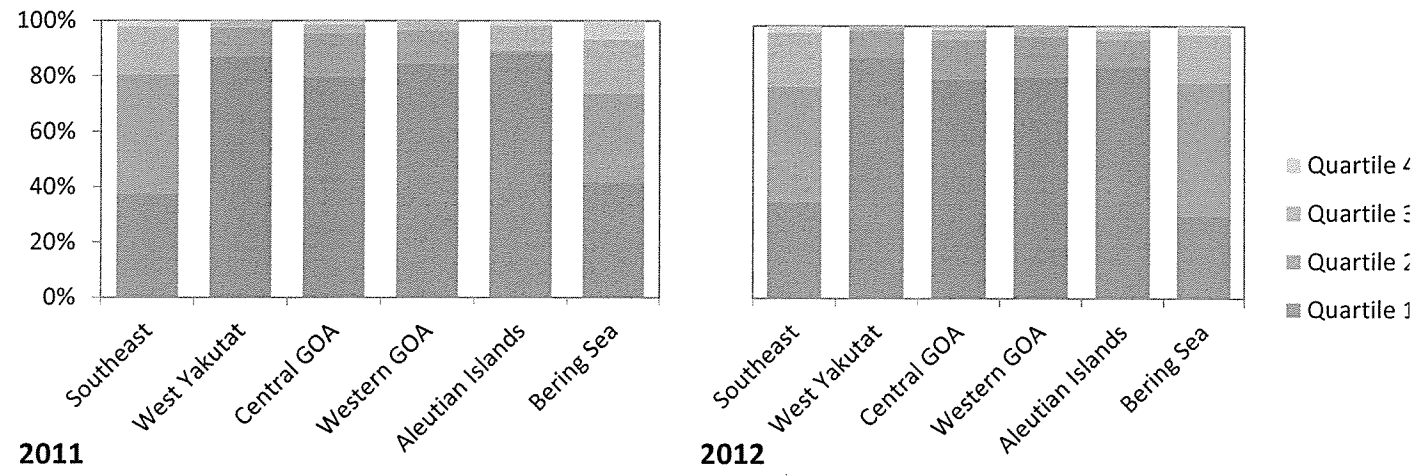

*Linda Belunescu
Handout C7
not elec.*

ALFA Handout 12/14/2014

C-7 IFQ Caps

Catch proportion of **sablefish** from the longline fishery by area for each quartile in the Gulf of Alaska and eastern Bering Sea. Data courtesy of CFEC.

Catch proportion of **Pacific halibut** by area for each quartile in the Gulf of Alaska and eastern Bering Sea. Data courtesy of CFEC.