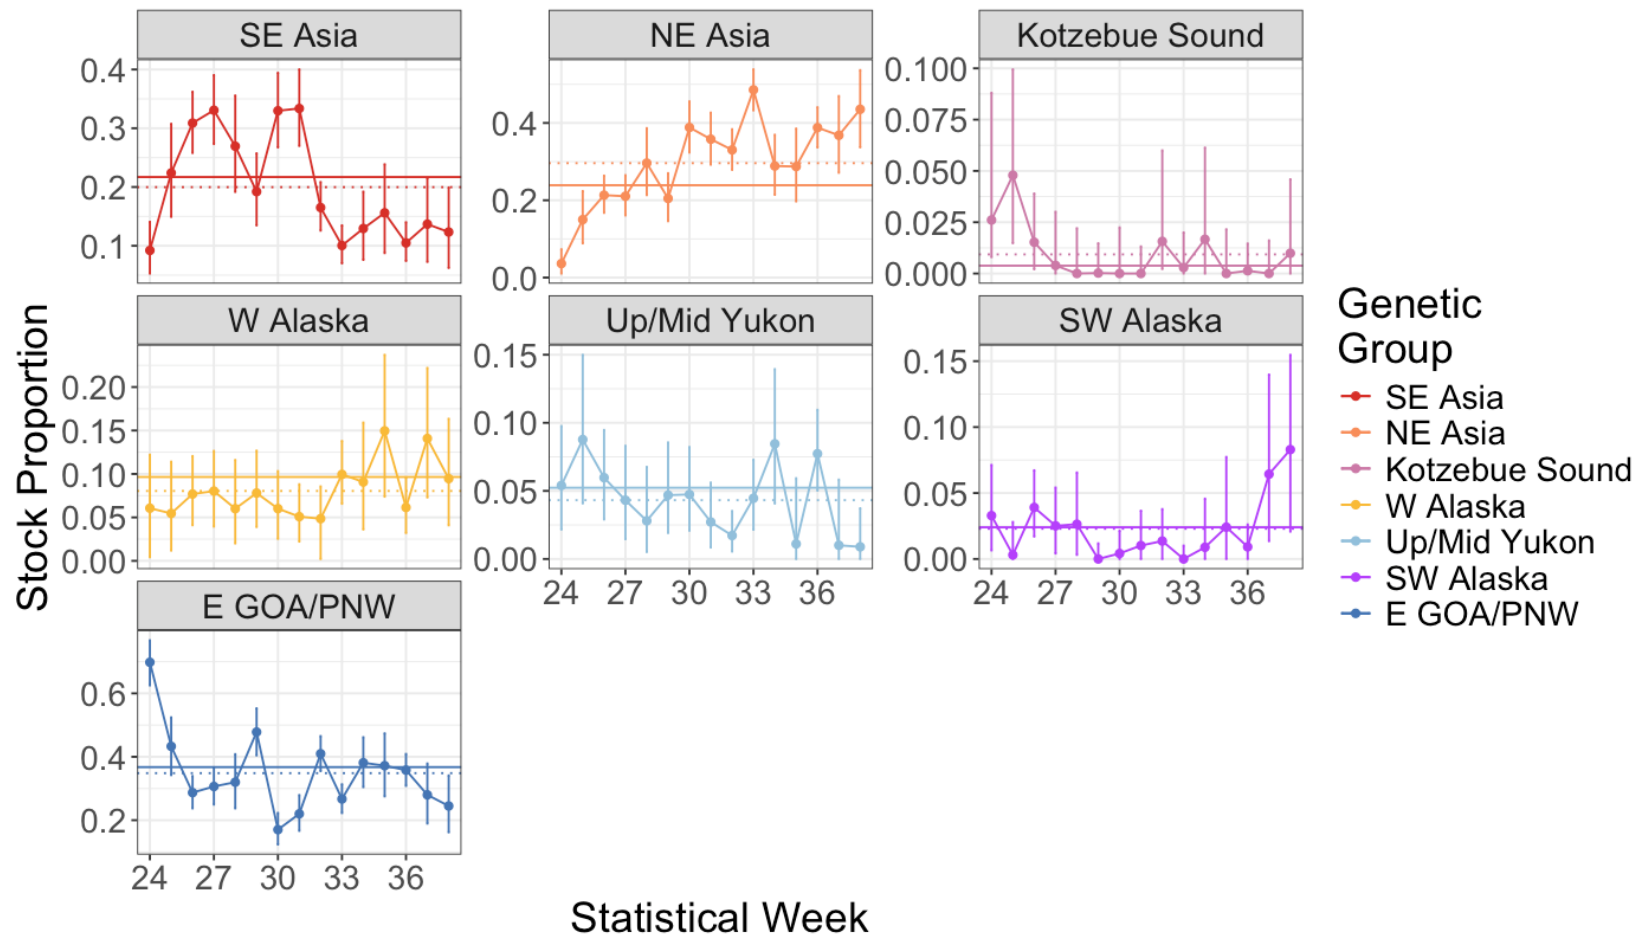

Weekly Inseason Estimates -

Good concordance of estimates!

Solid line: Post-season mean estimate

Dotted line: Inseason weighted mean estimate

Credible intervals (not shown) overlap