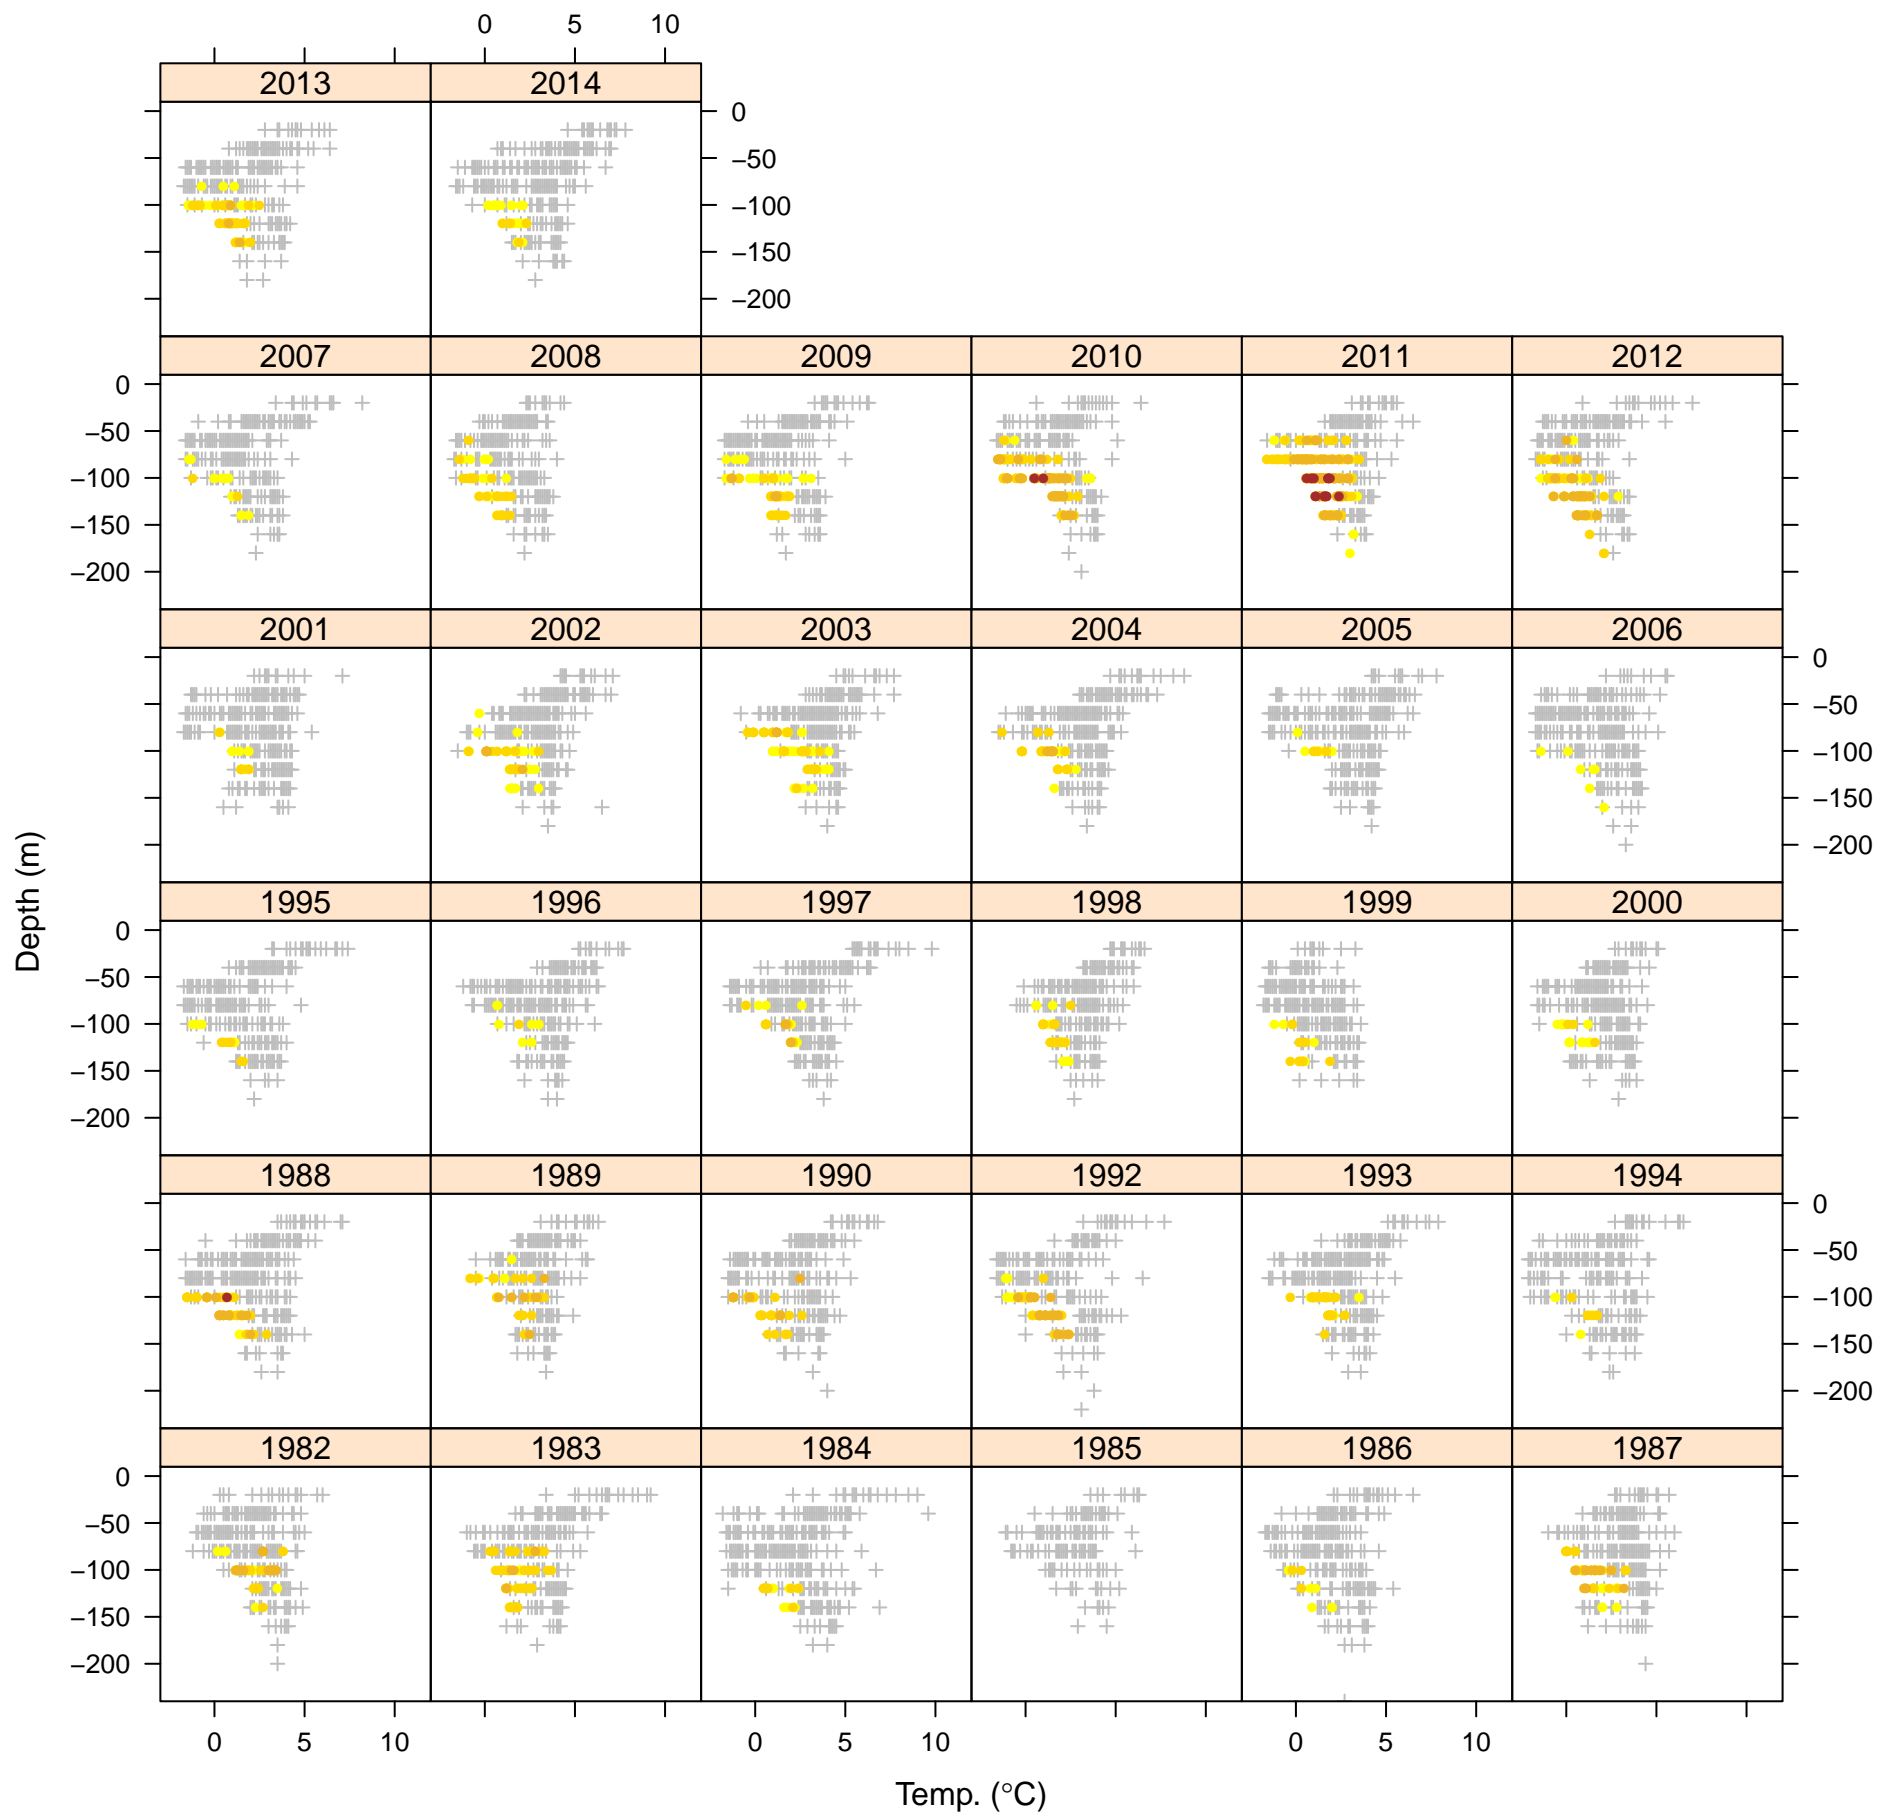

# Greenland turbot between 0 and 100 mm

# Greenland turbot between 100 and 200 mm

# Greenland turbot between 200 and 300 mm

# Greenland turbot between 300 and 500 mm