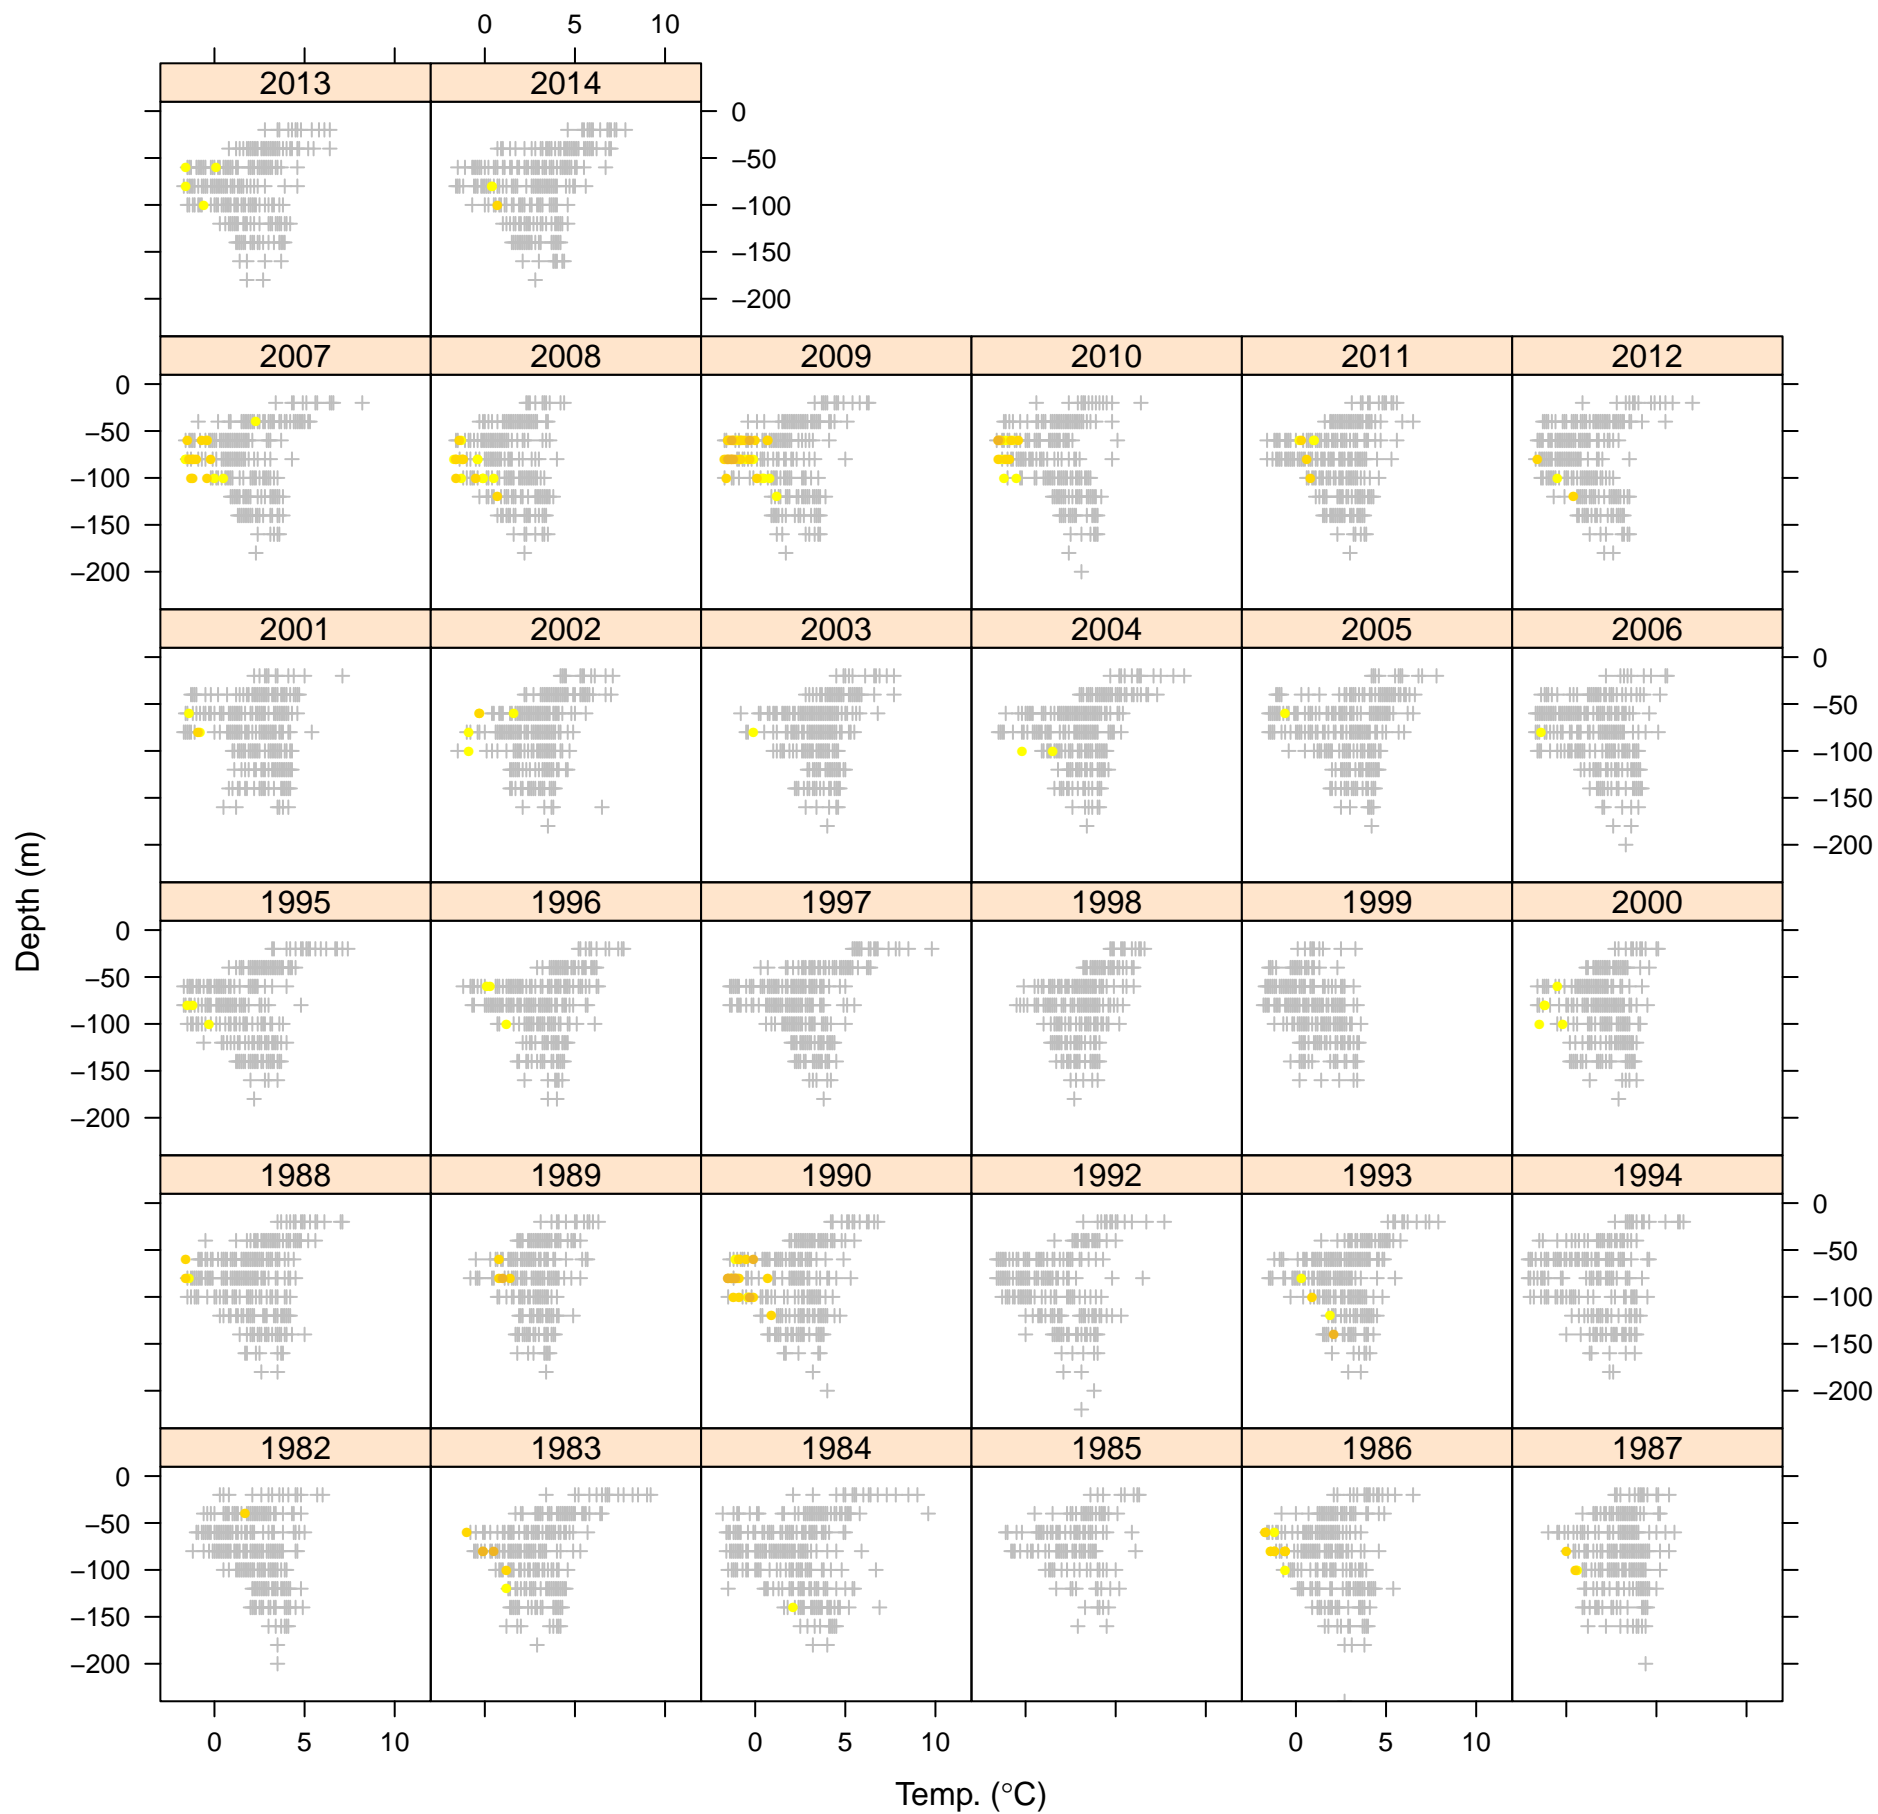

# Greenland turbot between 0 and 100 mm

# Greenland turbot between 100 and 200 mm

# Greenland turbot between 200 and 300 mm

# Greenland turbot between 300 and 500 mm