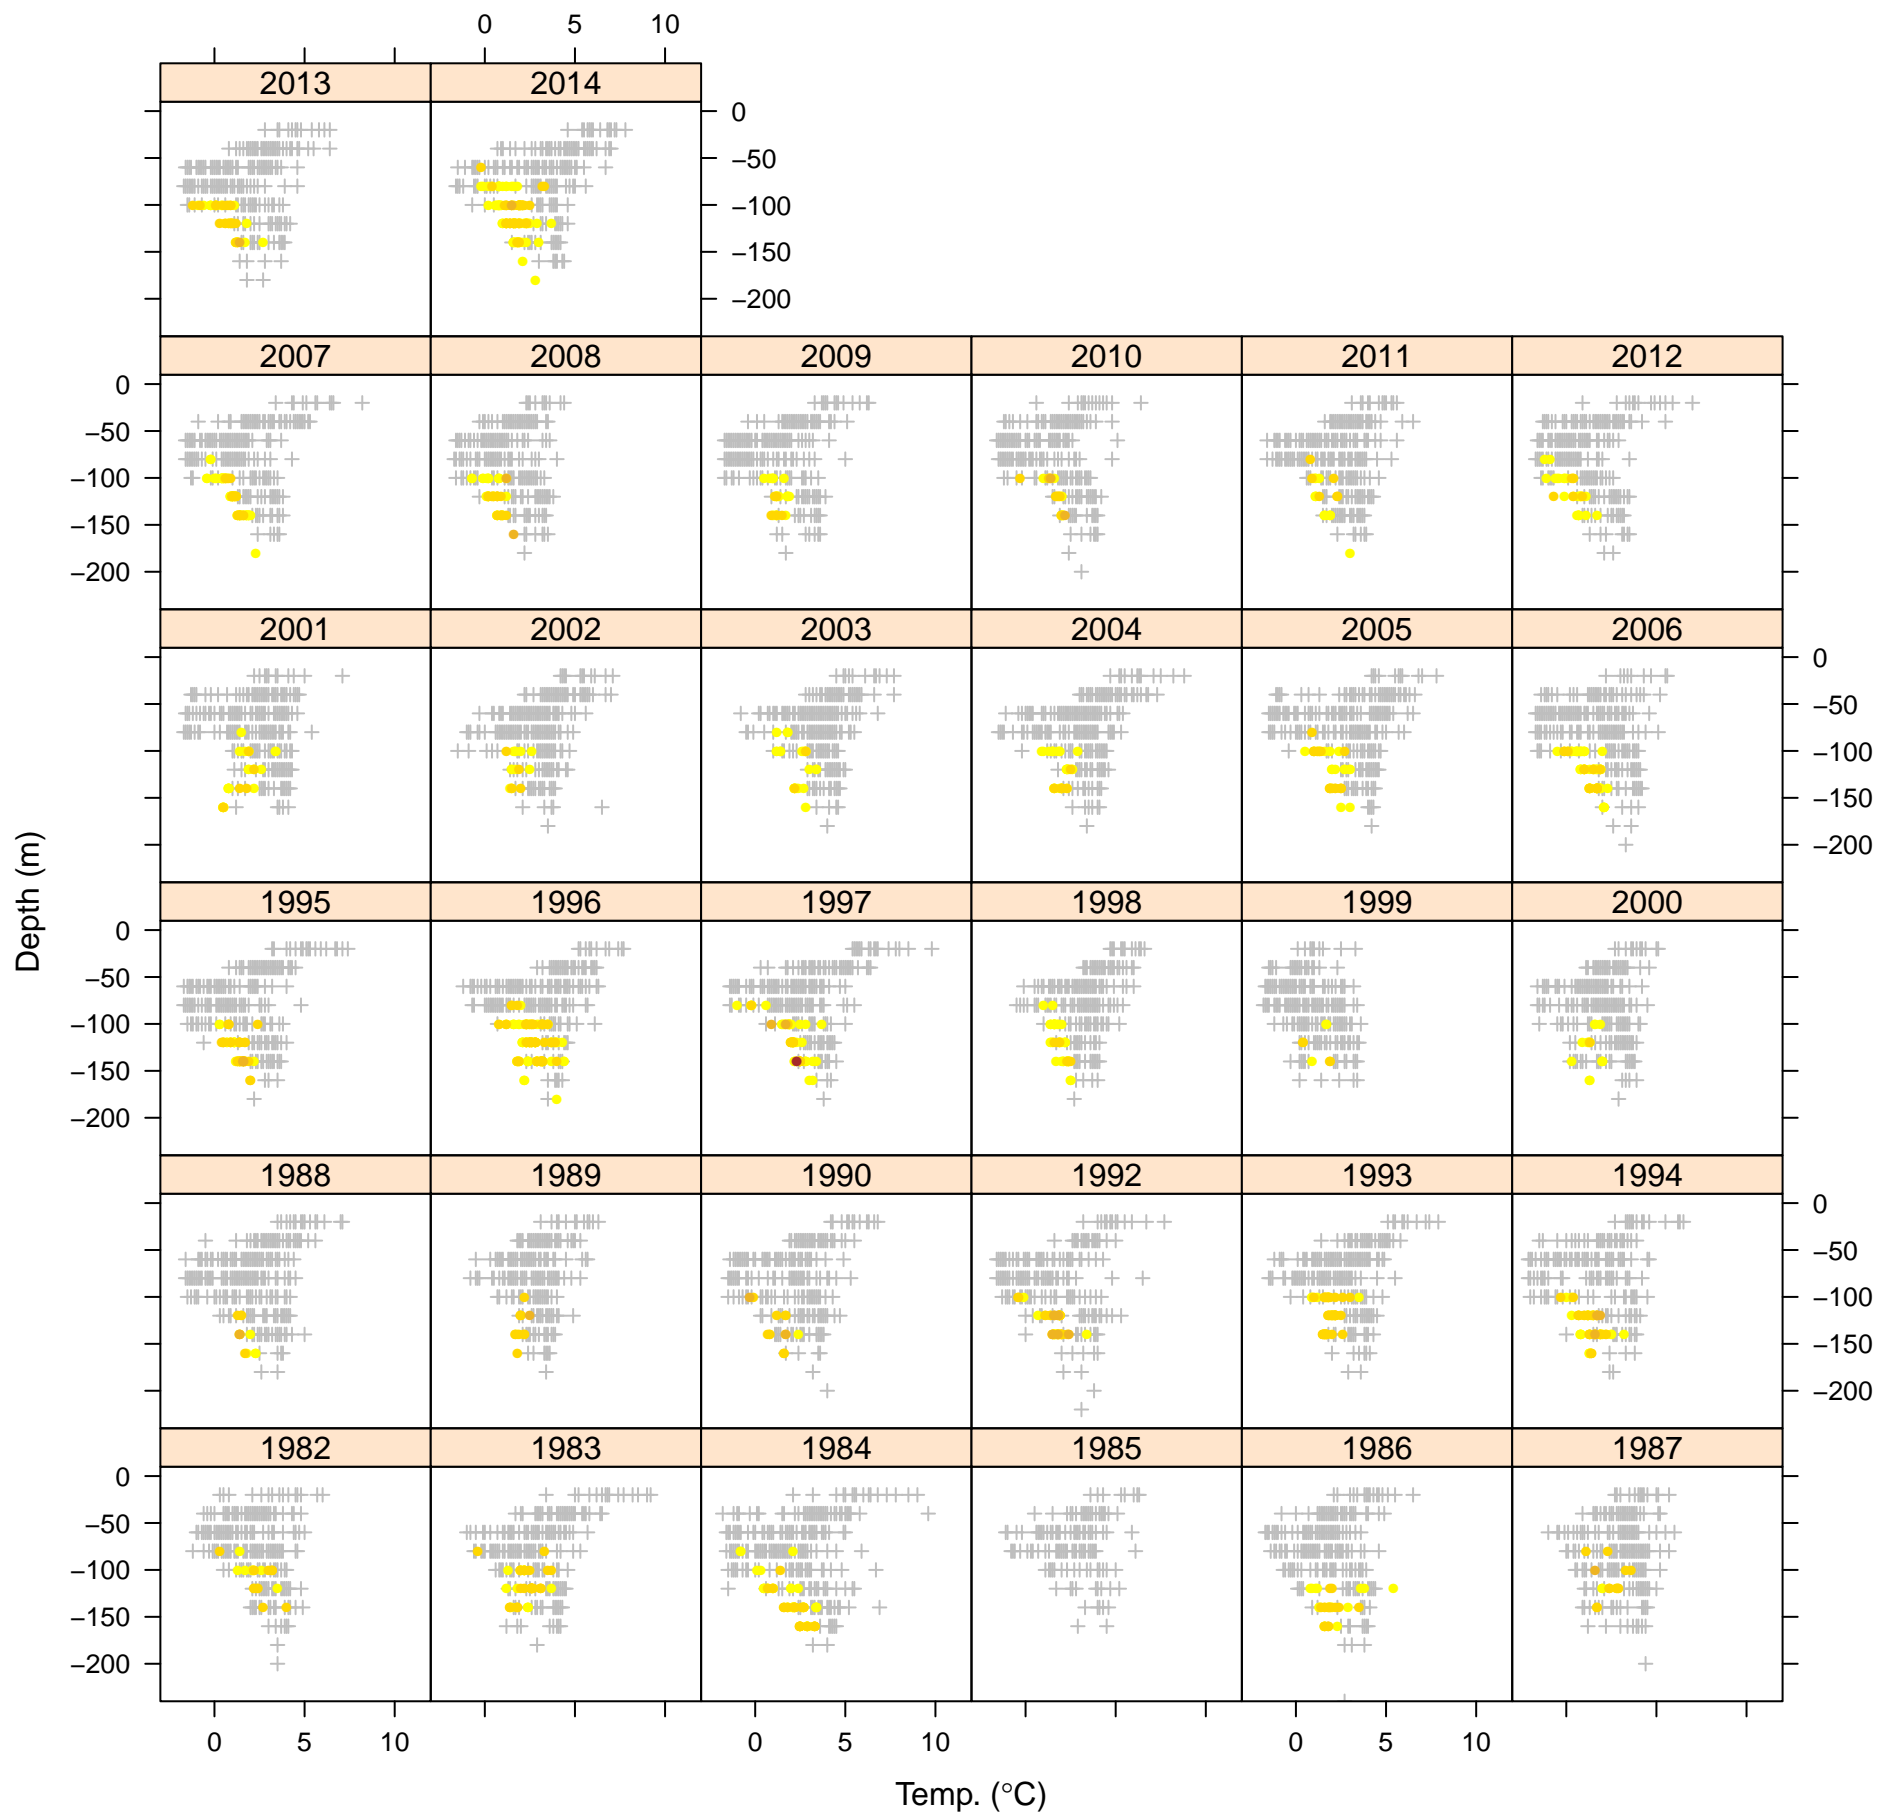

Greenland turbot between 500 and 700 mm