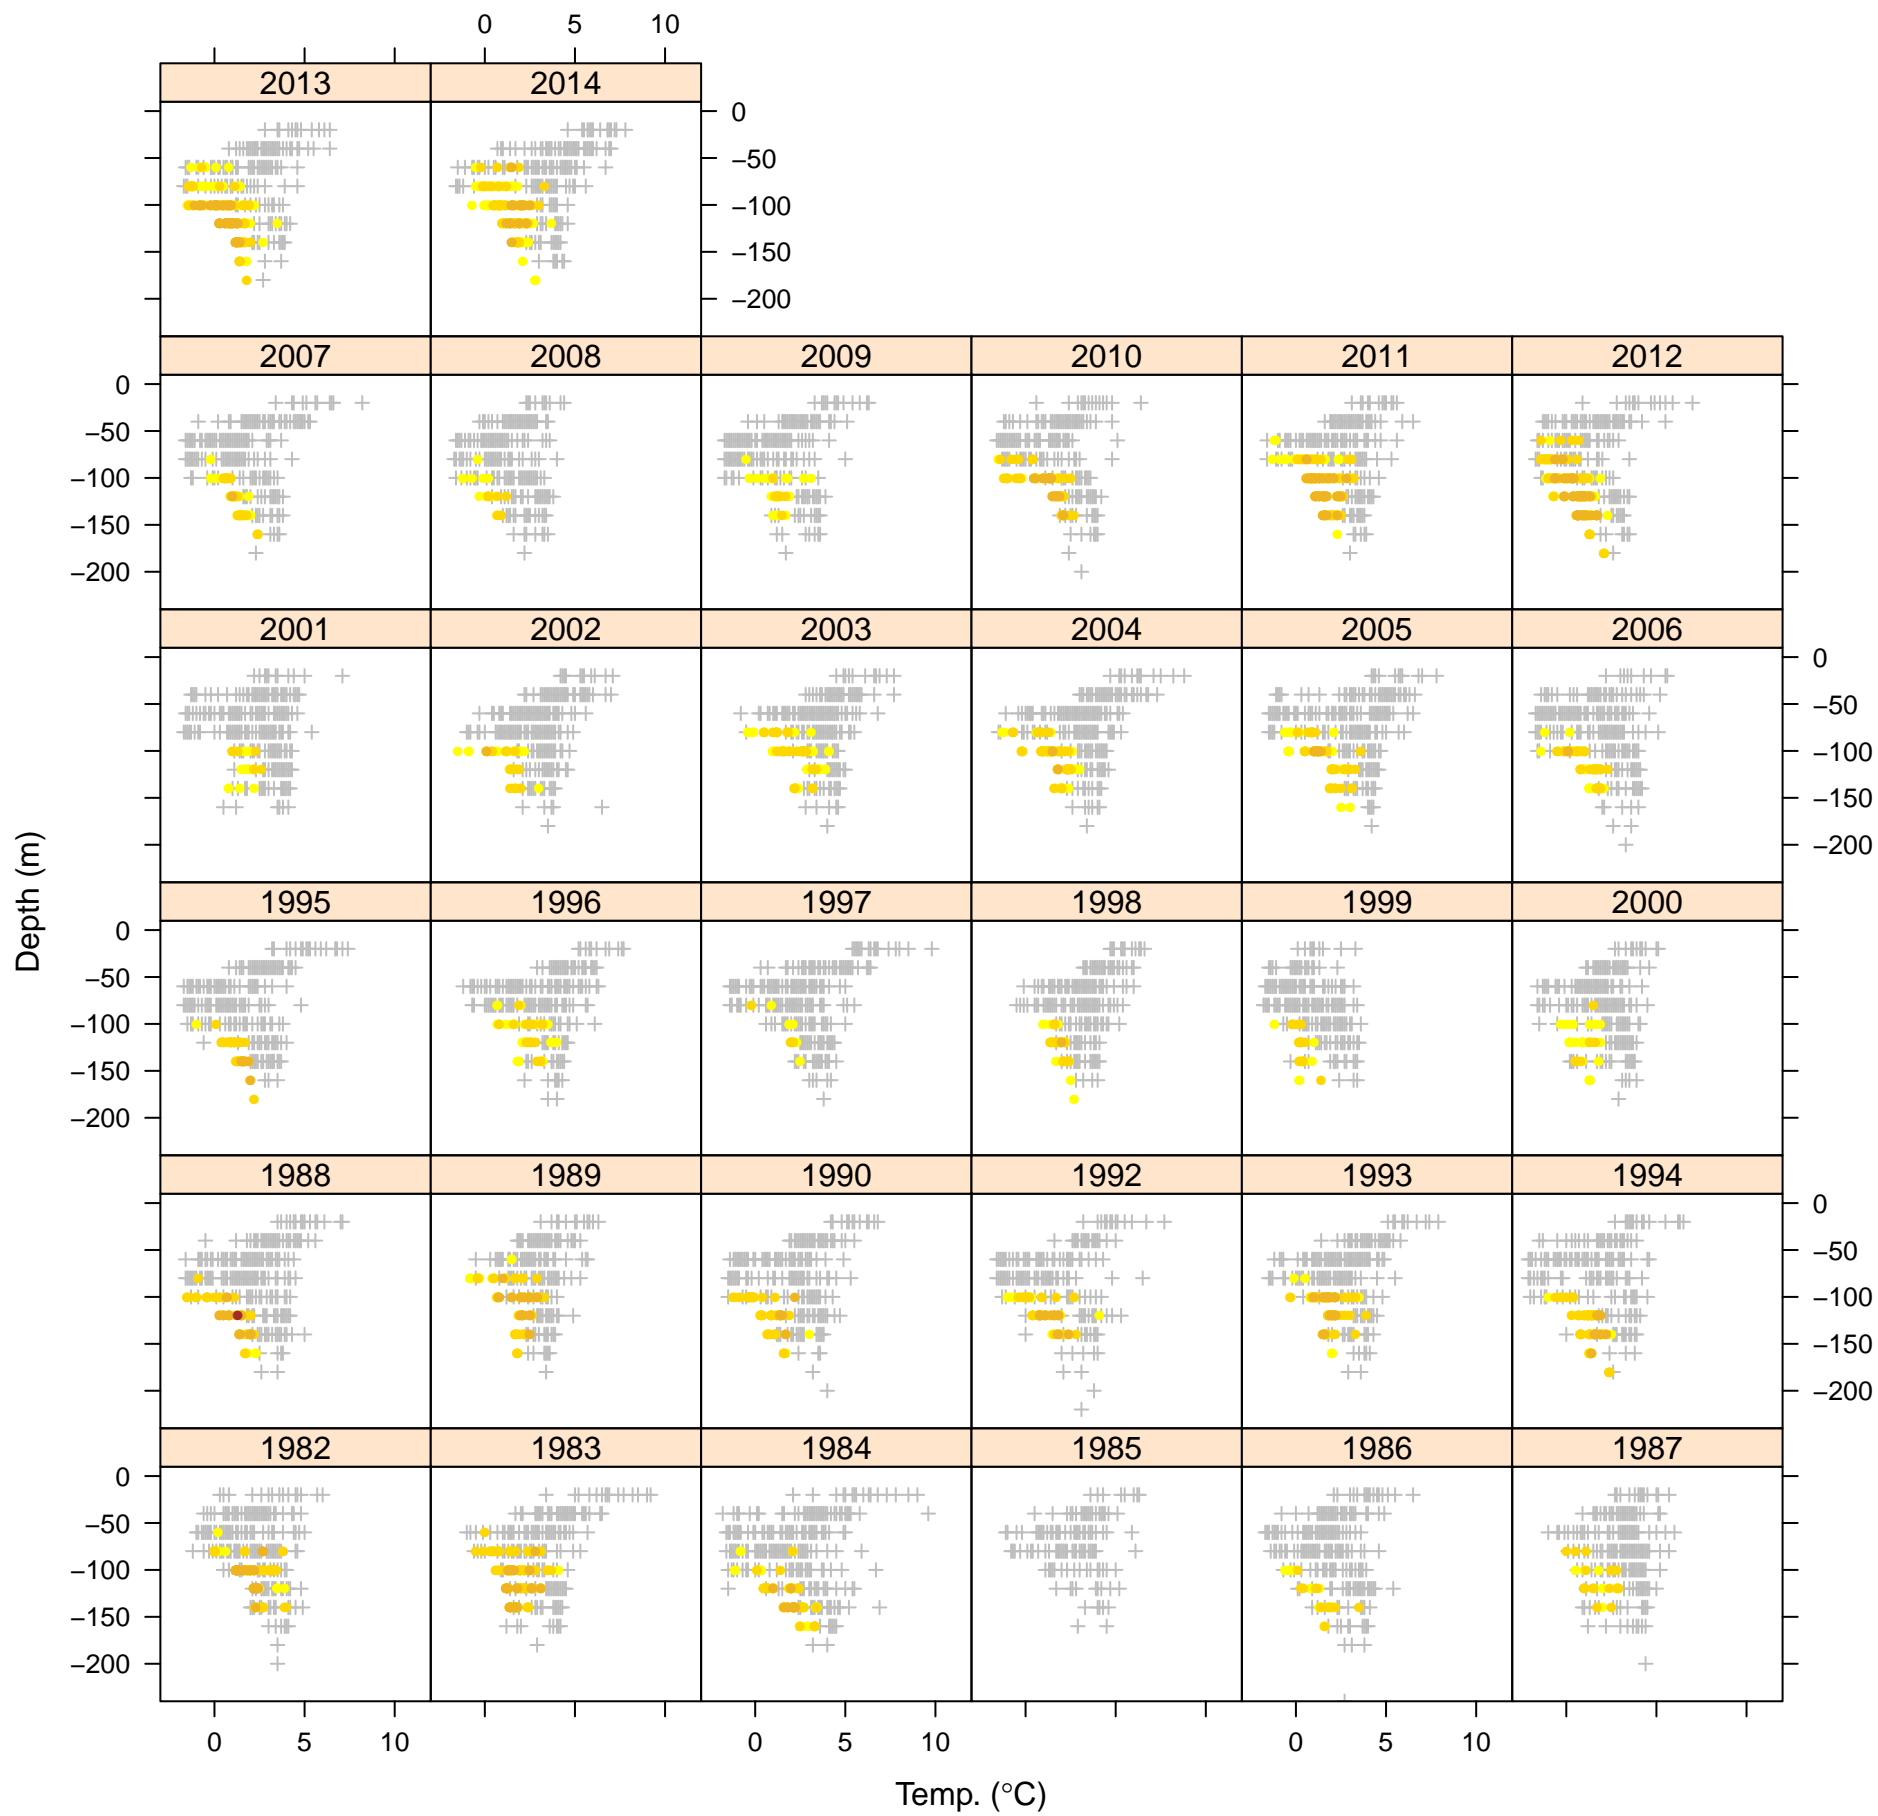

# Greenland turbot between 0 and 100 mm

# Greenland turbot between 100 and 200 mm

# Greenland turbot between 200 and 300 mm

# Greenland turbot between 300 and 500 mm