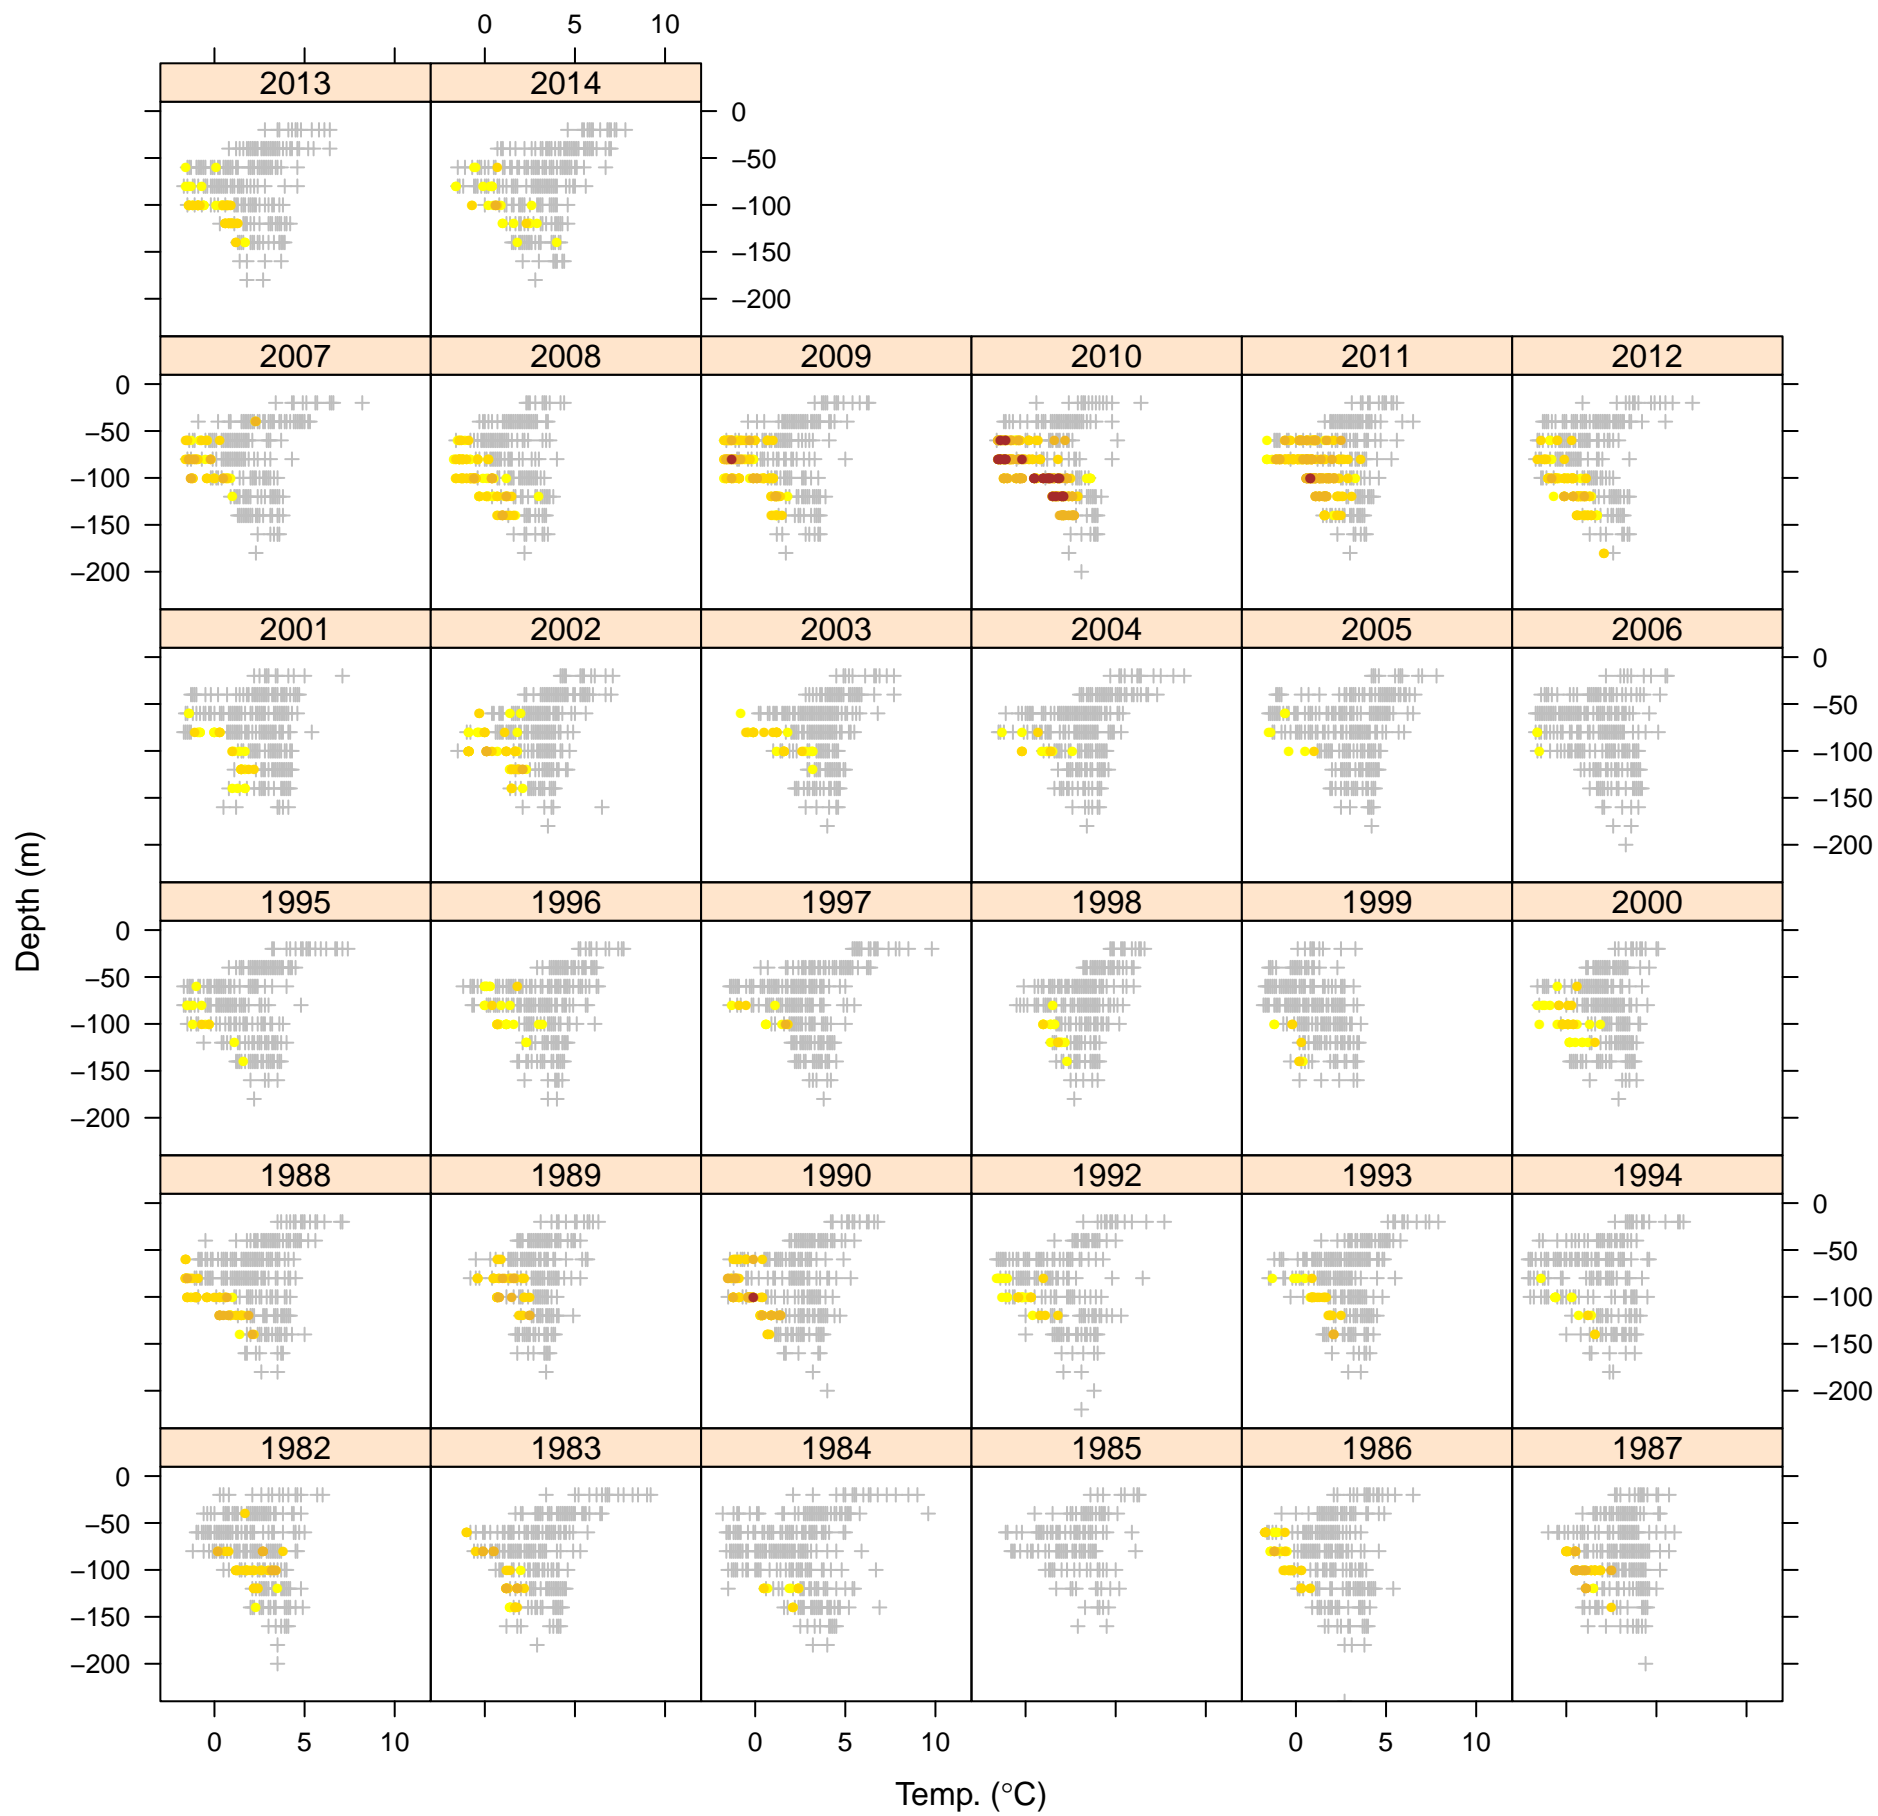

# Greenland turbot between 0 and 100 mm

# Greenland turbot between 100 and 200 mm

# Greenland turbot between 200 and 300 mm

# Greenland turbot between 300 and 500 mm