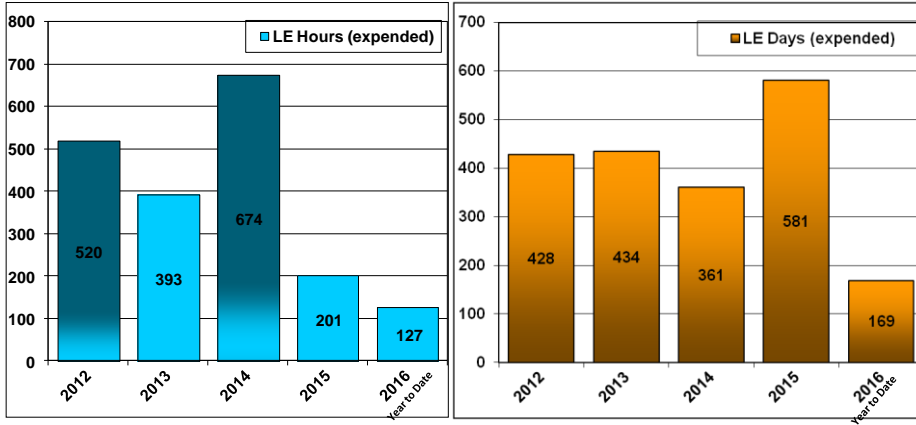

Major Cutter Days and HC-130 Hours

Annual HC-130 Hours Annual Major Cutter Days

Questions?