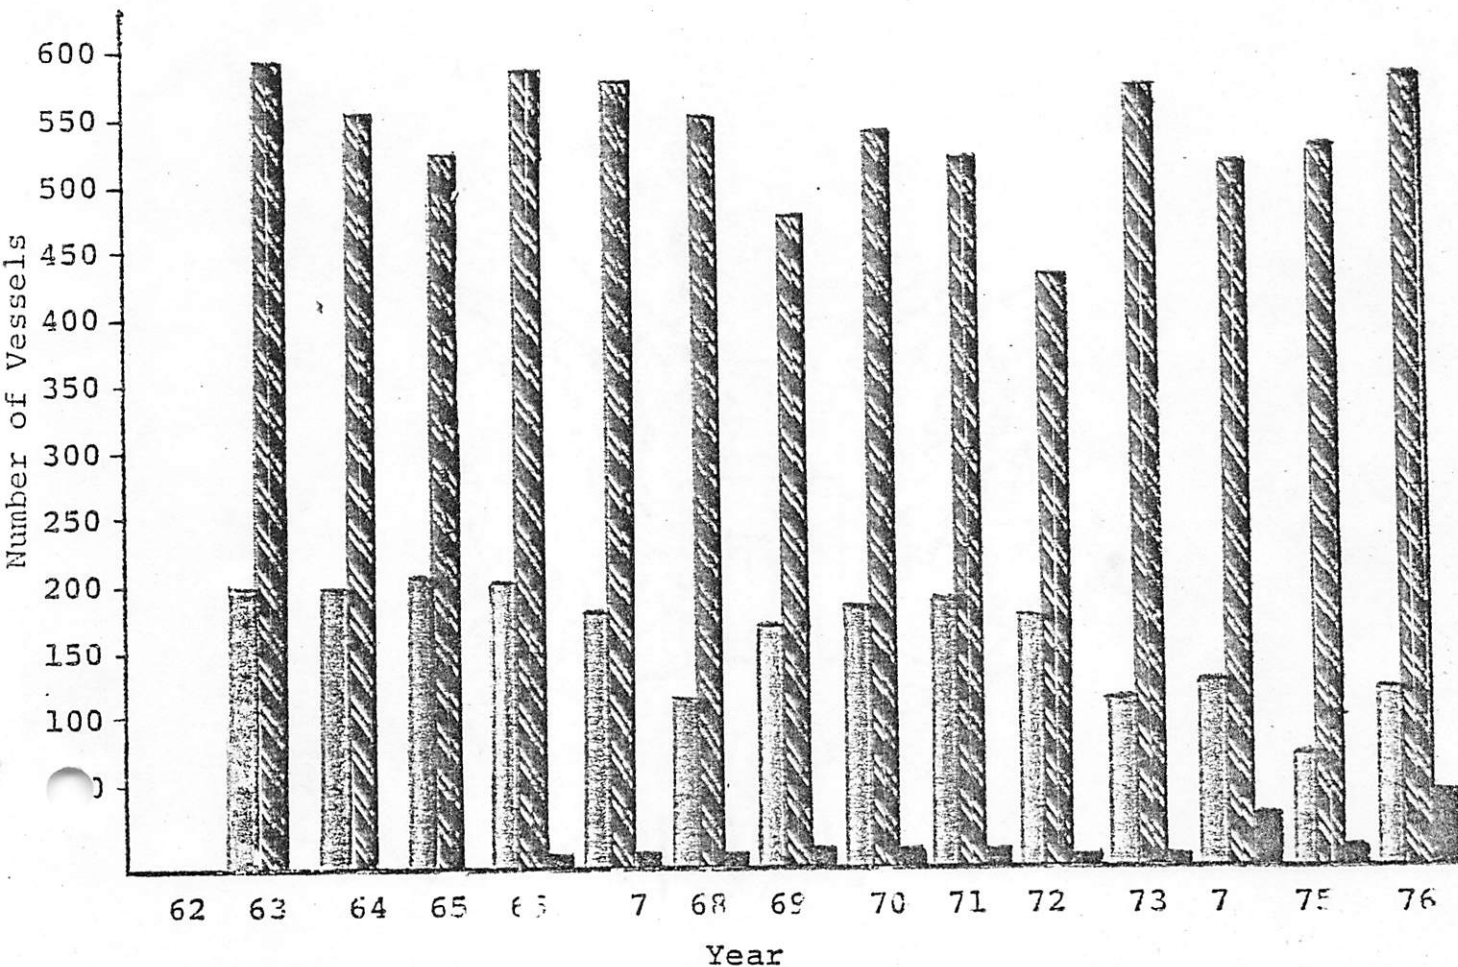

NUMBER OF FOREIGN VESSELS PRESENT SIMULTANEOUSLY
 OFF ALASKA 1962 - 1976
 (Maximum Number of Vessels)

NOTE: 1962 data not available.

 Soviet
 Japanese
 South Korean

NUMBER OF FOREIGN VESSELS PRESENT SIMULTANEOUSLY
OFF ALASKA 1962 - 1976
(Maximum Number of Vessels)

	U.S.S.R.	JAPAN	SOUTH KOREA
1962	N/A	N/A	N/A
1963	200	598	--
1964	200	558	--
1965	212	531	--
1966	204	588	1
1967	180	580	7
1968	110	556	9
1969	163	471	13
1970	198	547	13
1971	196	531	16
1972	182	445	4
1973	117	575	7
1974	143	527	36
1975	76	540	11
1976	132	598	55