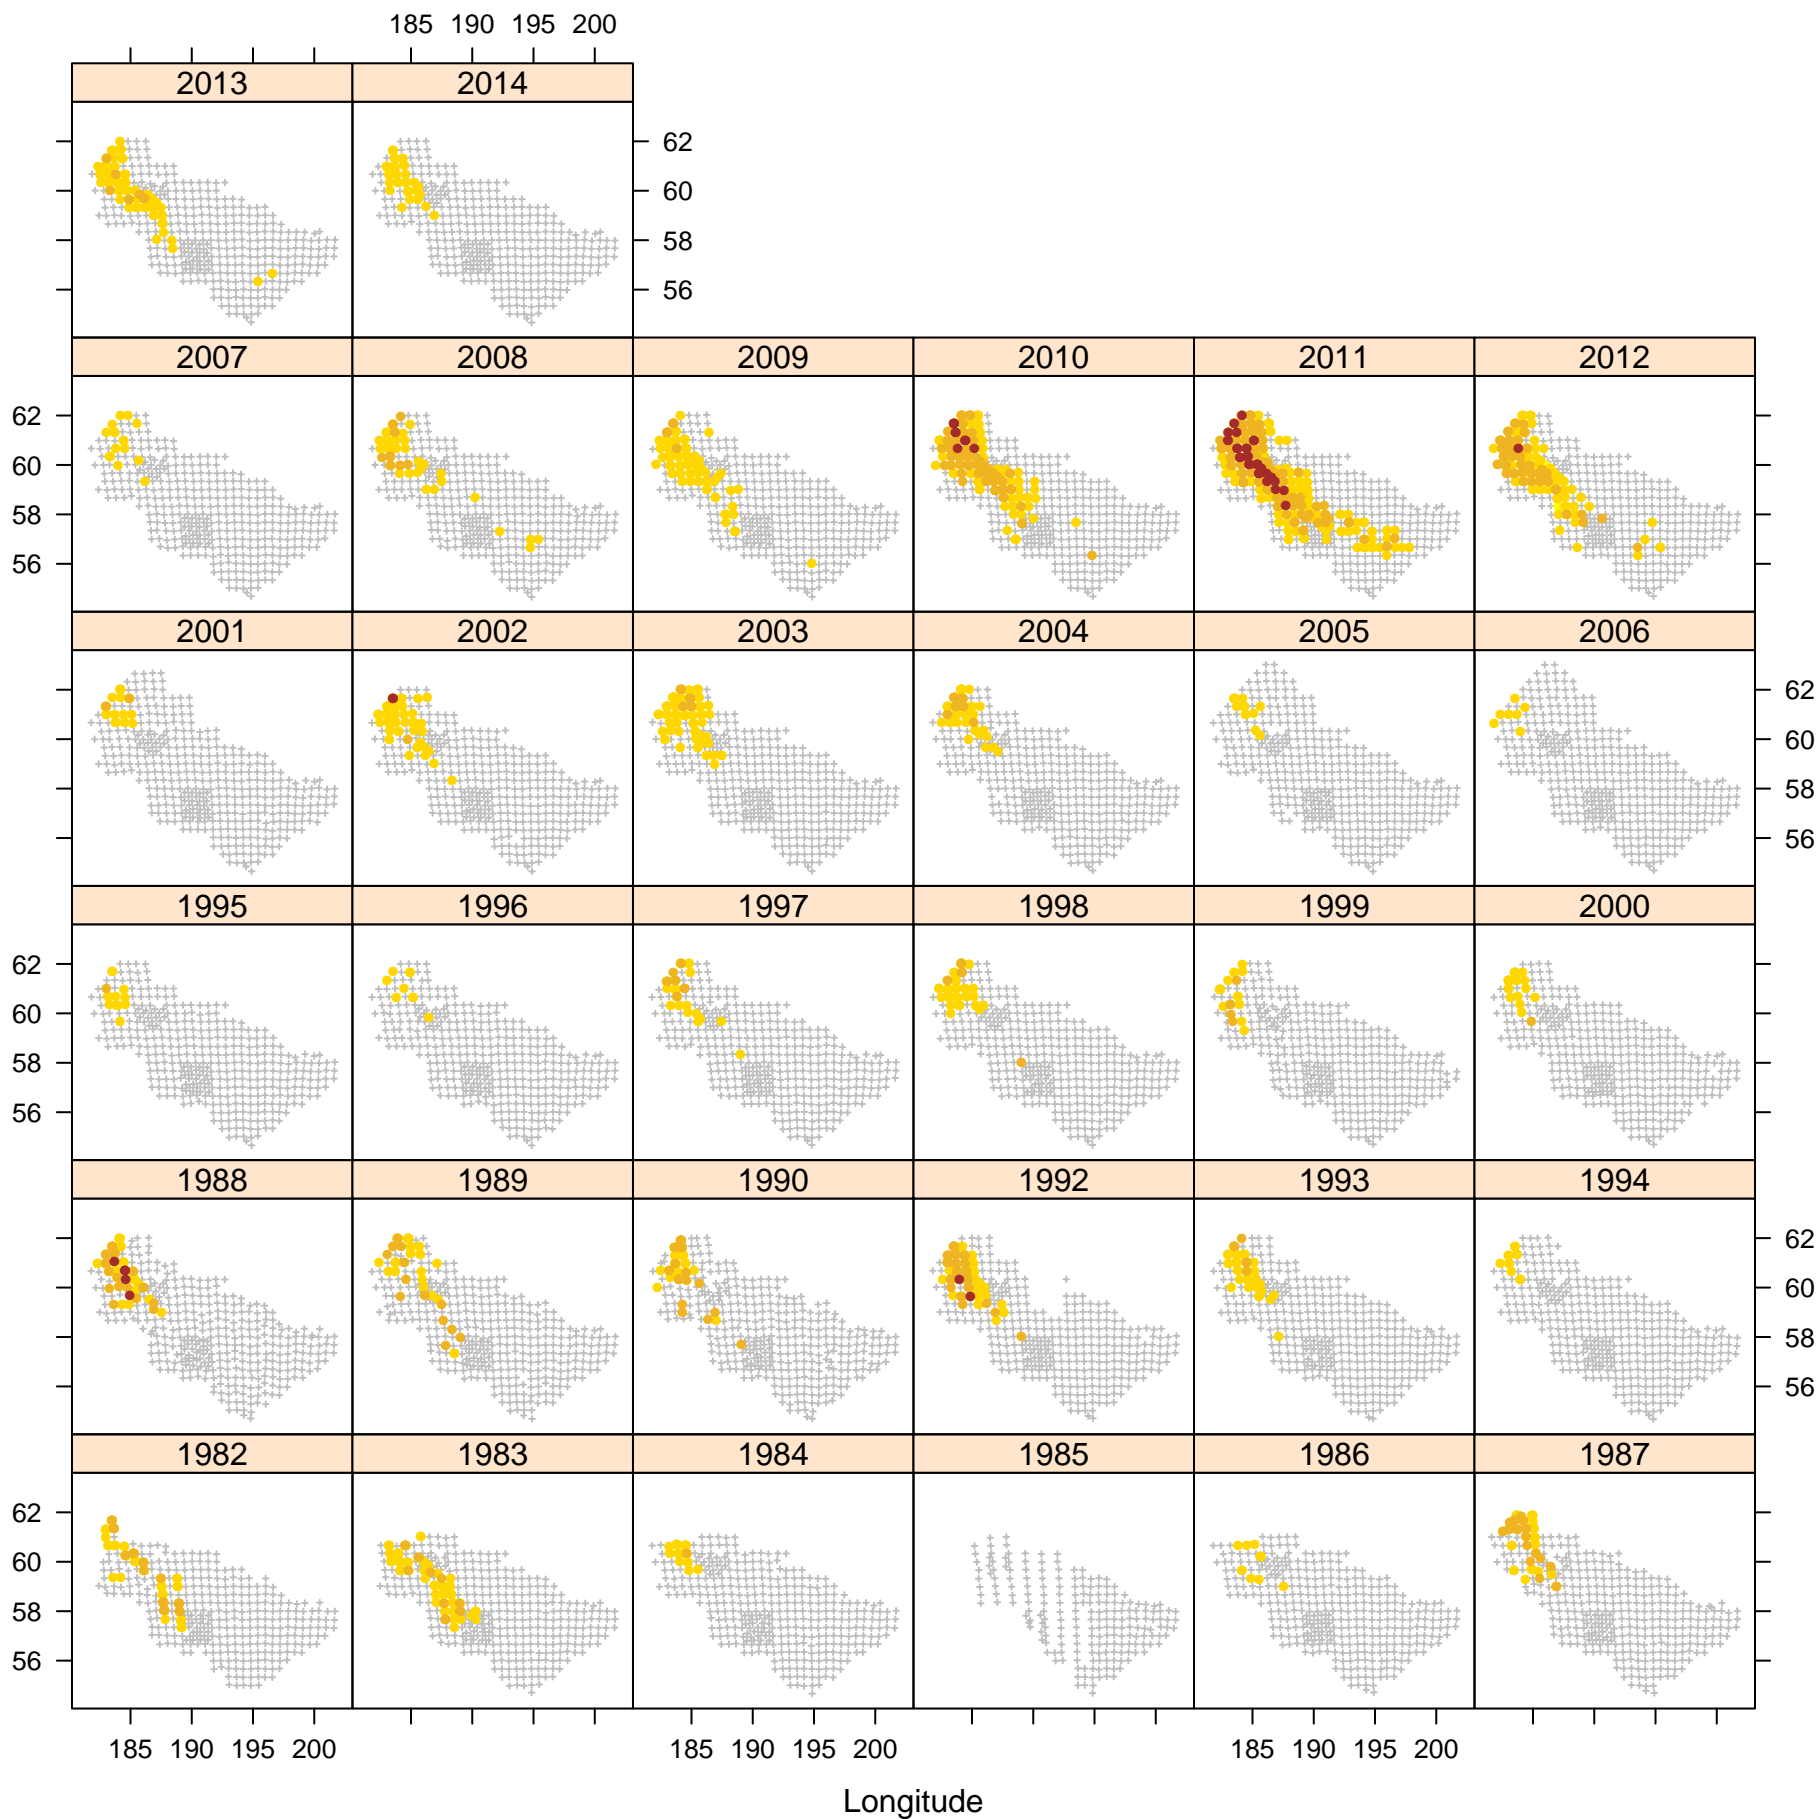

# Greenland turbot between 0 and 100 mm

# Greenland turbot between 100 and 200 mm

# Greenland turbot between 200 and 300 mm

# Greenland turbot between 700 and 1500 mm