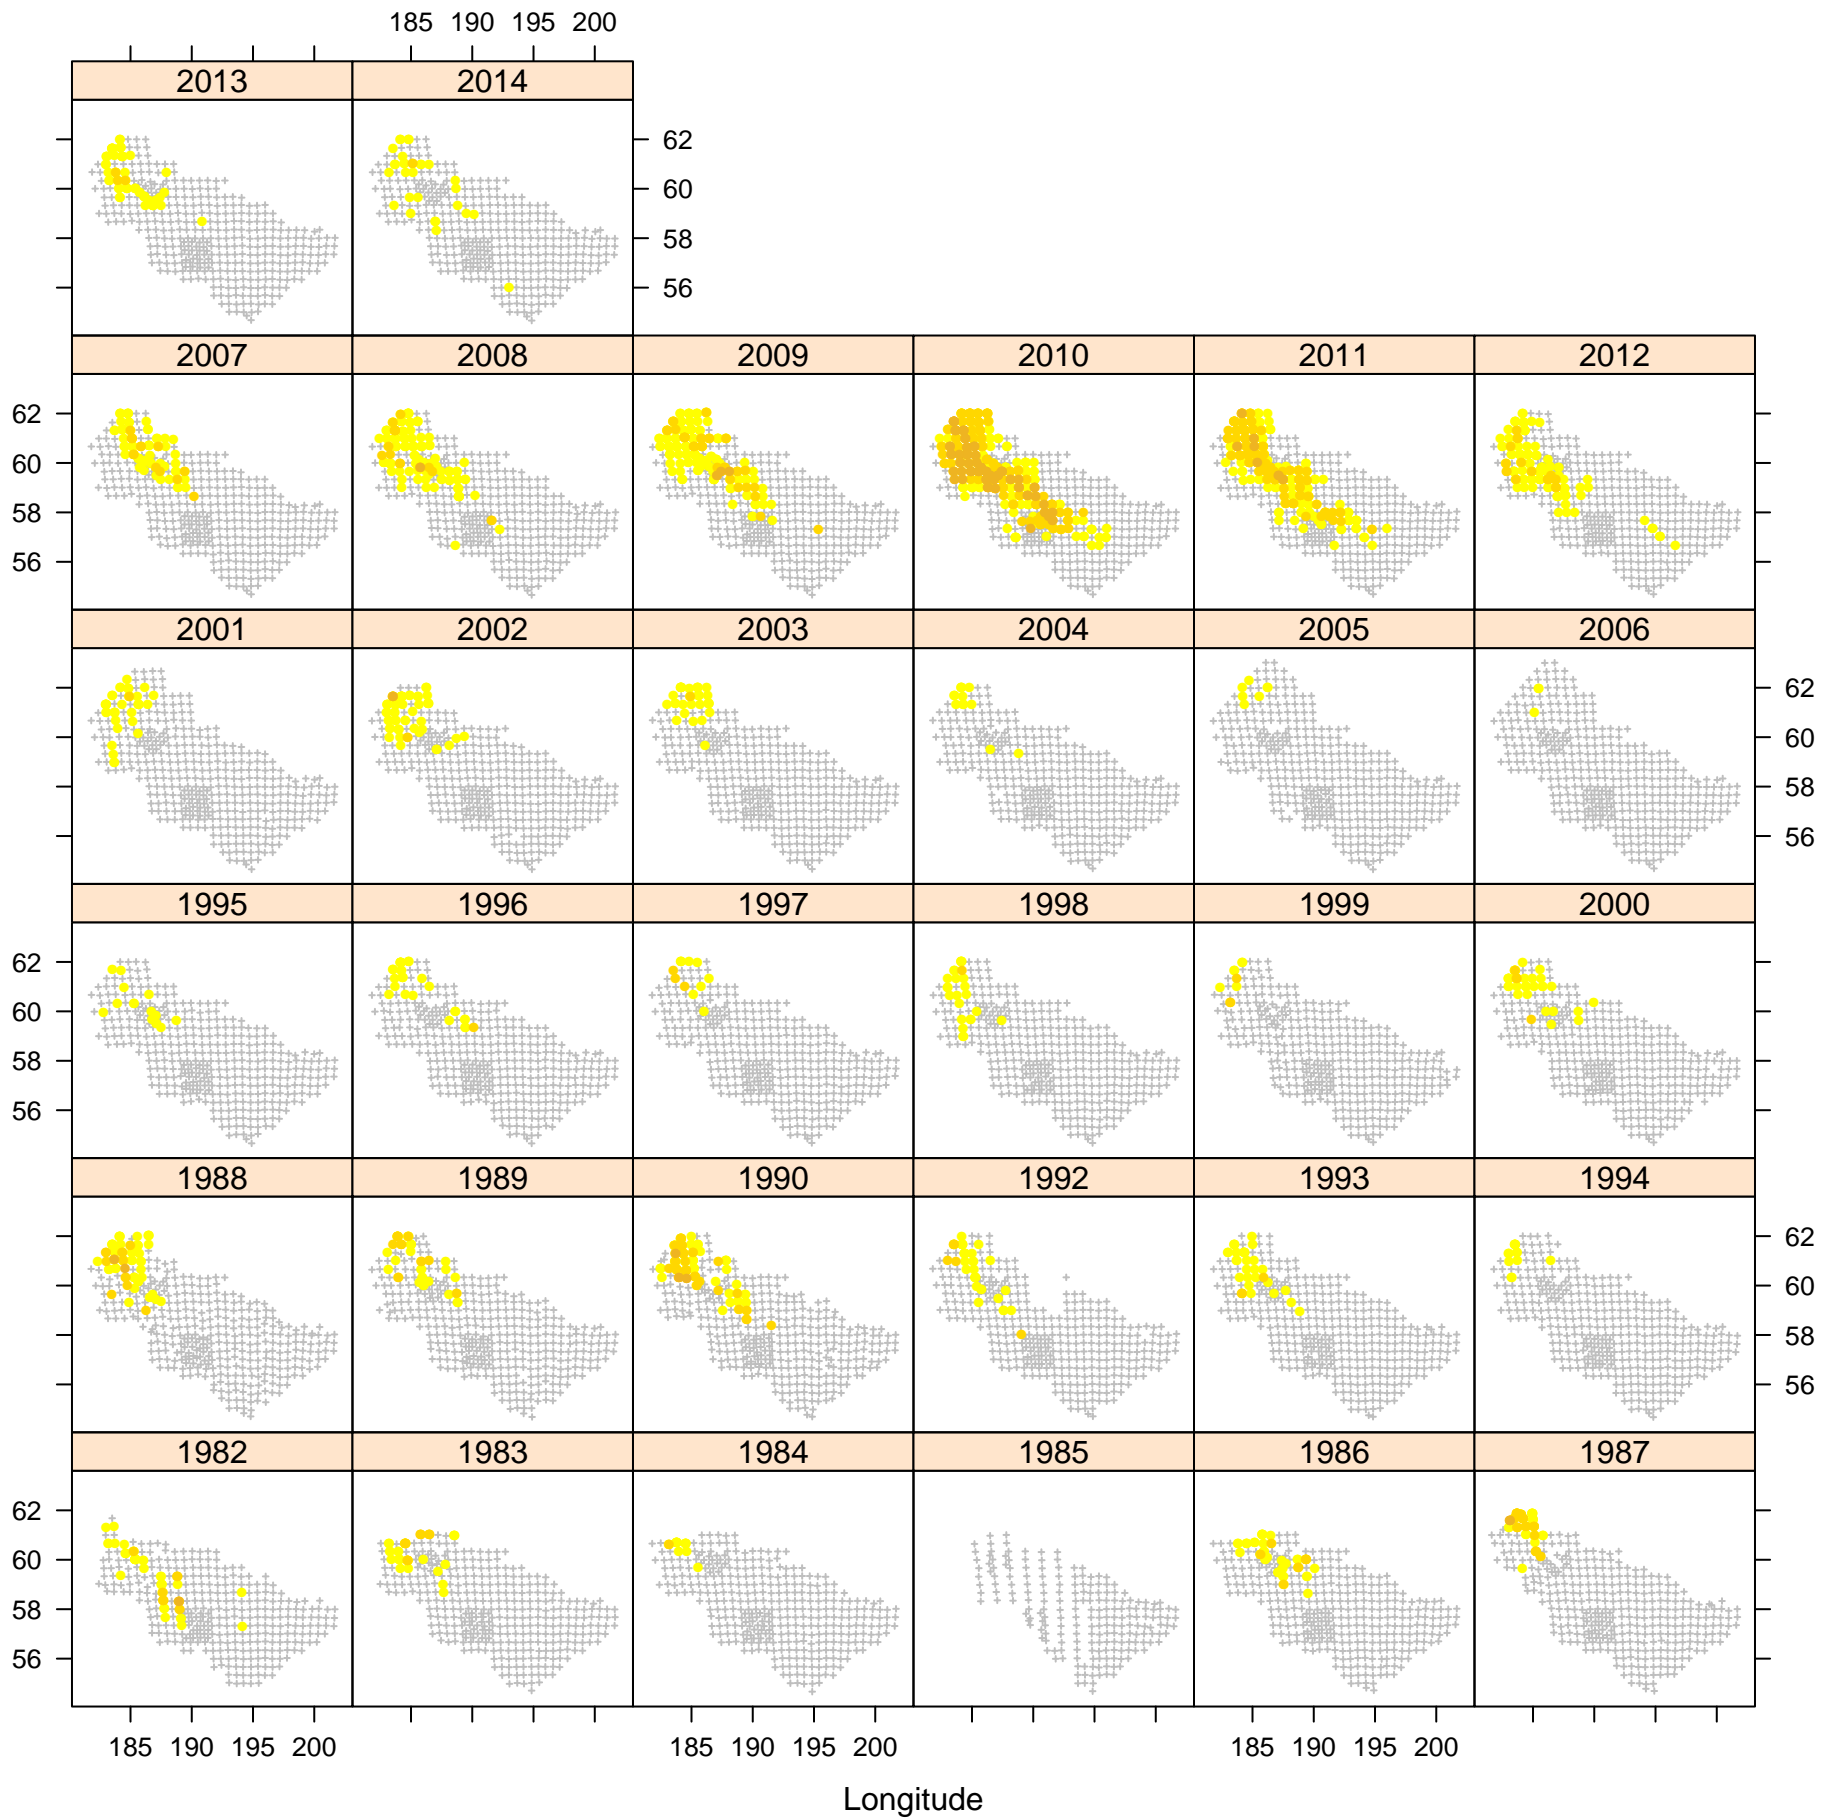

# Greenland turbot between 0 and 100 mm

# Greenland turbot between 100 and 200 mm

# Greenland turbot between 200 and 300 mm

# Greenland turbot between 700 and 1500 mm