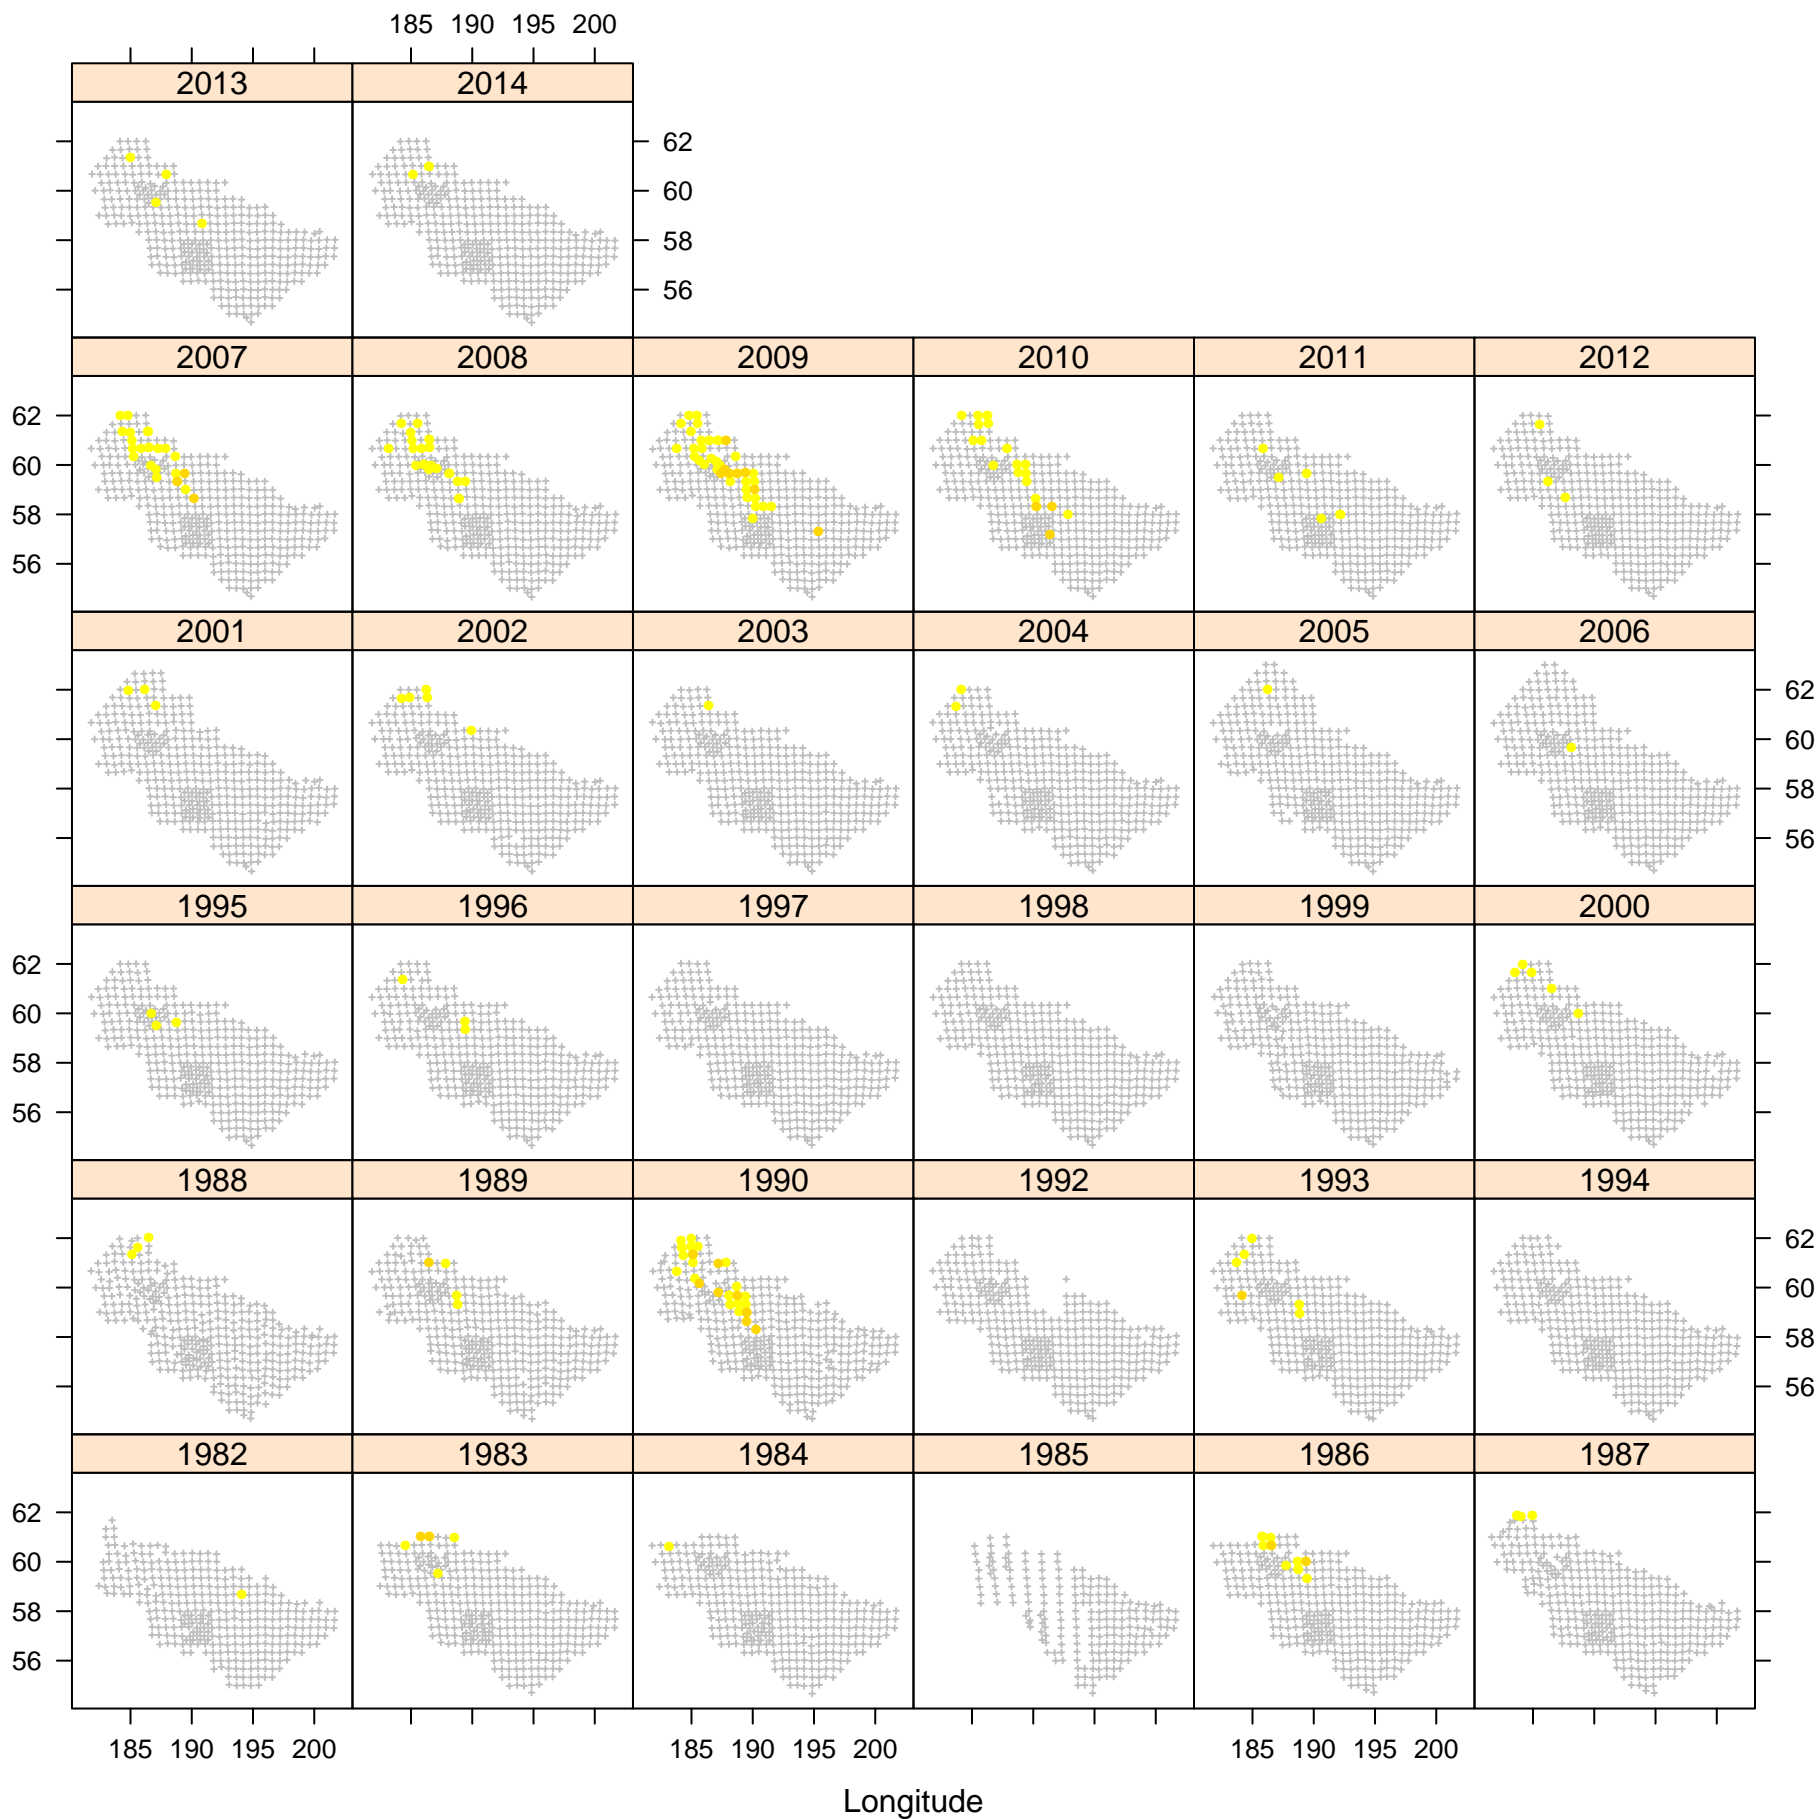

# Greenland turbot between 0 and 100 mm

# Greenland turbot between 100 and 200 mm

# Greenland turbot between 200 and 300 mm

# Greenland turbot between 300 and 500 mm