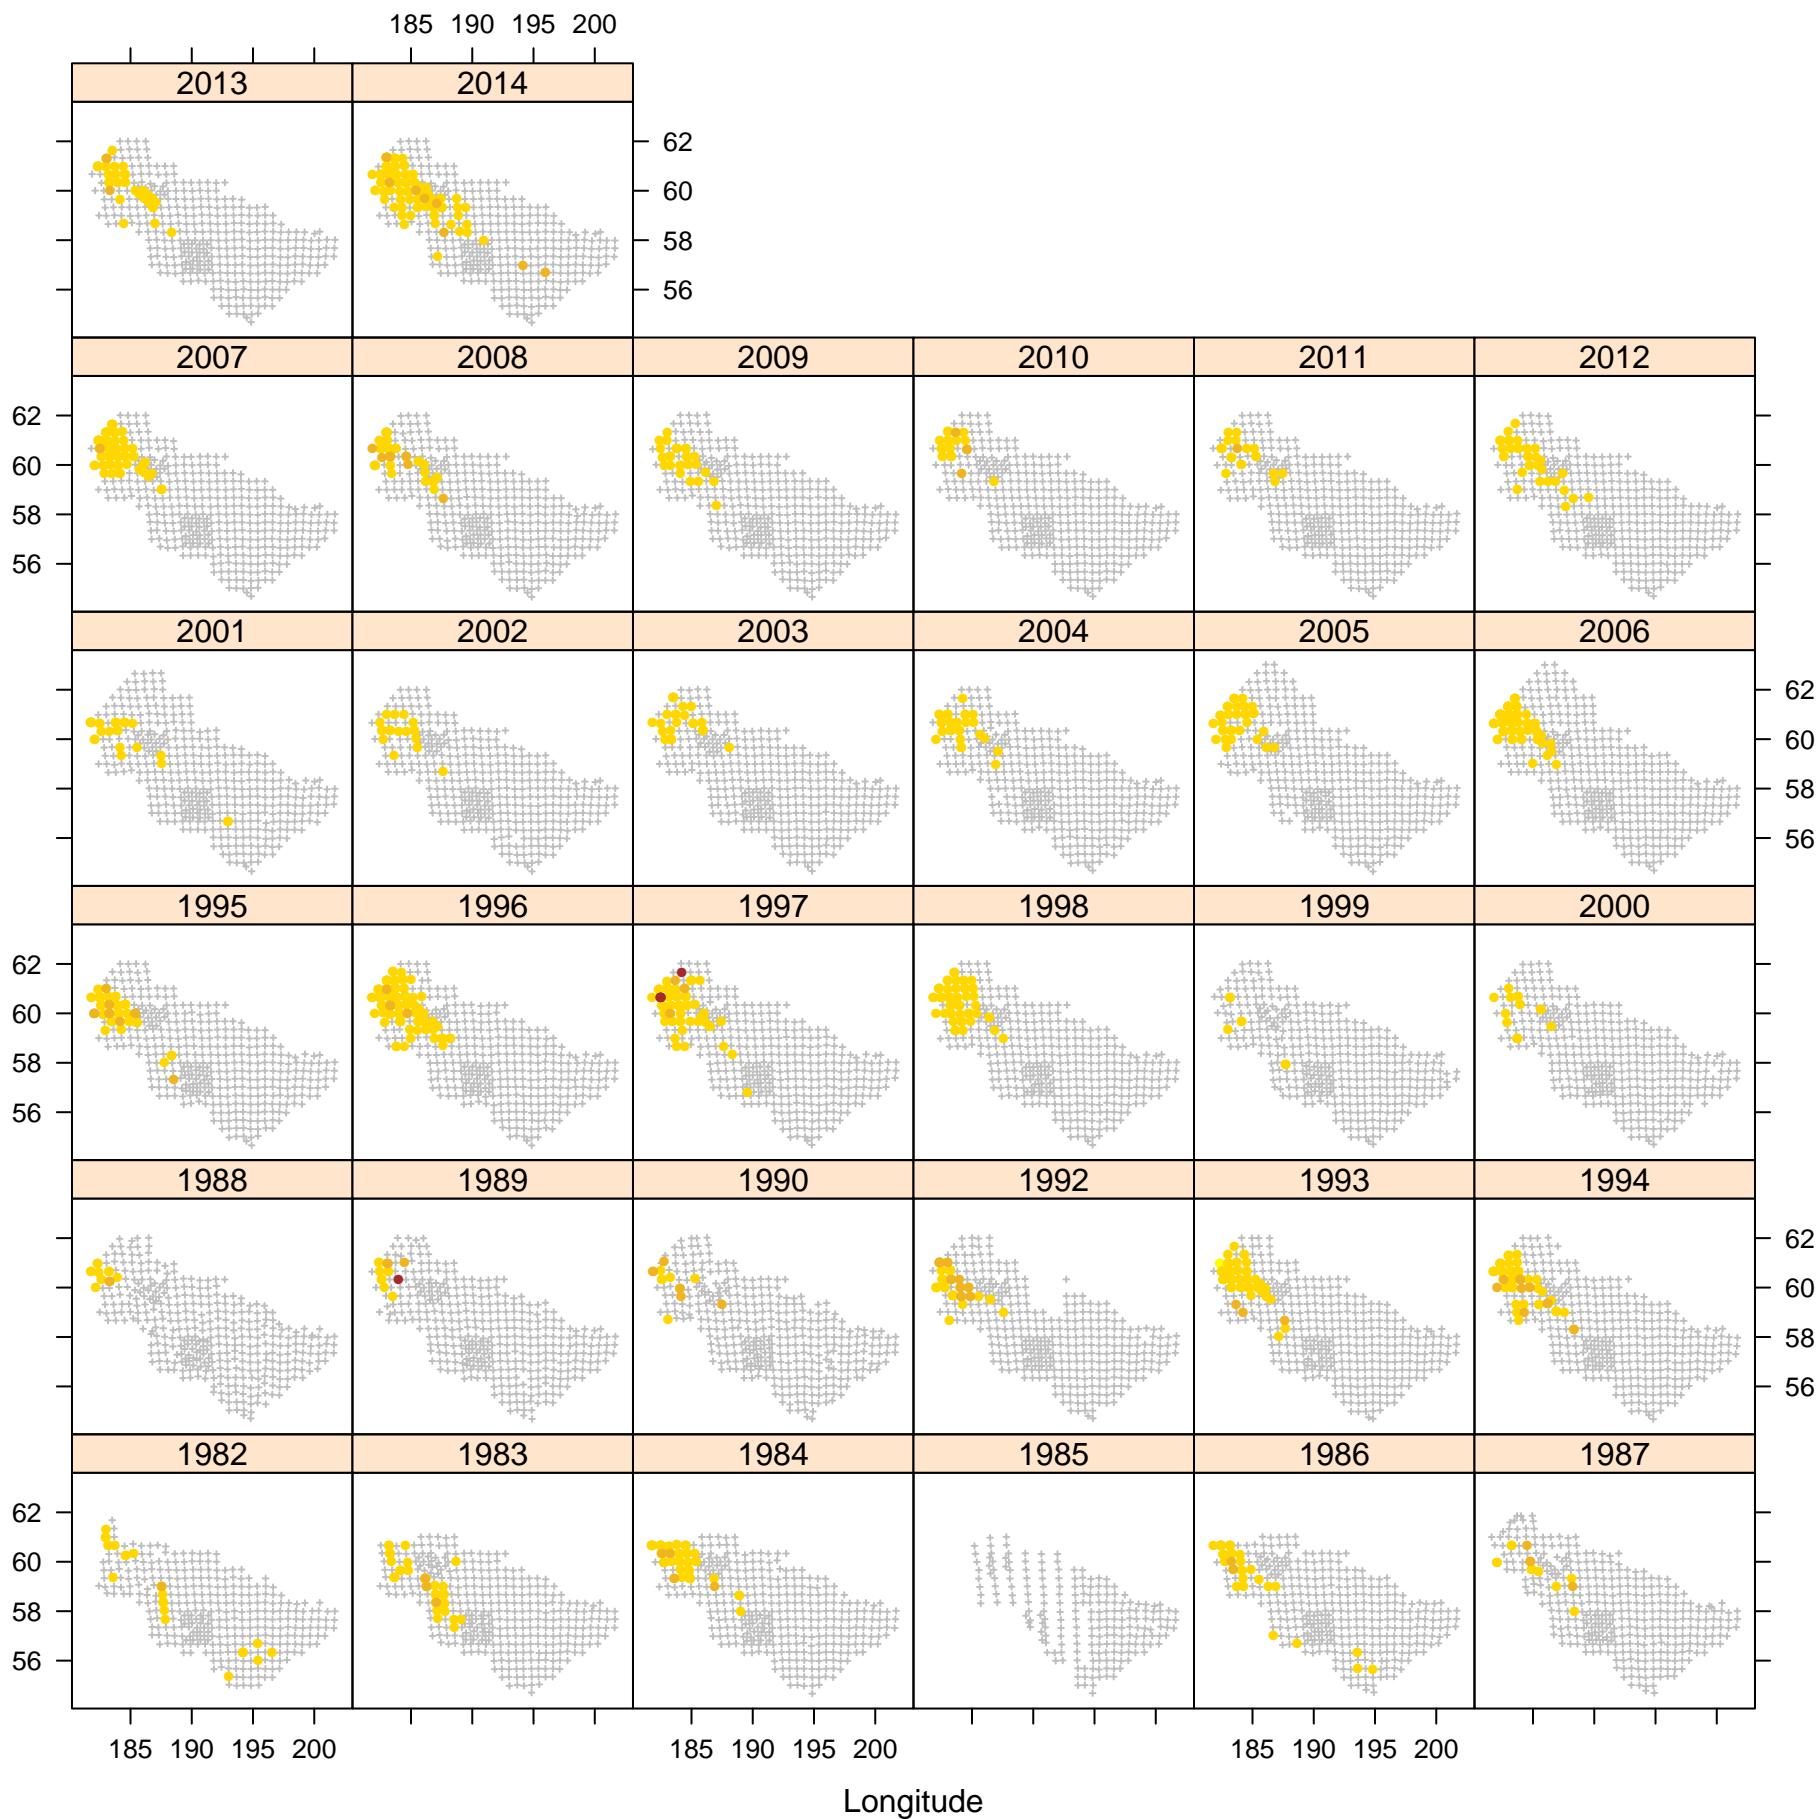

Greenland turbot between 500 and 700 mm