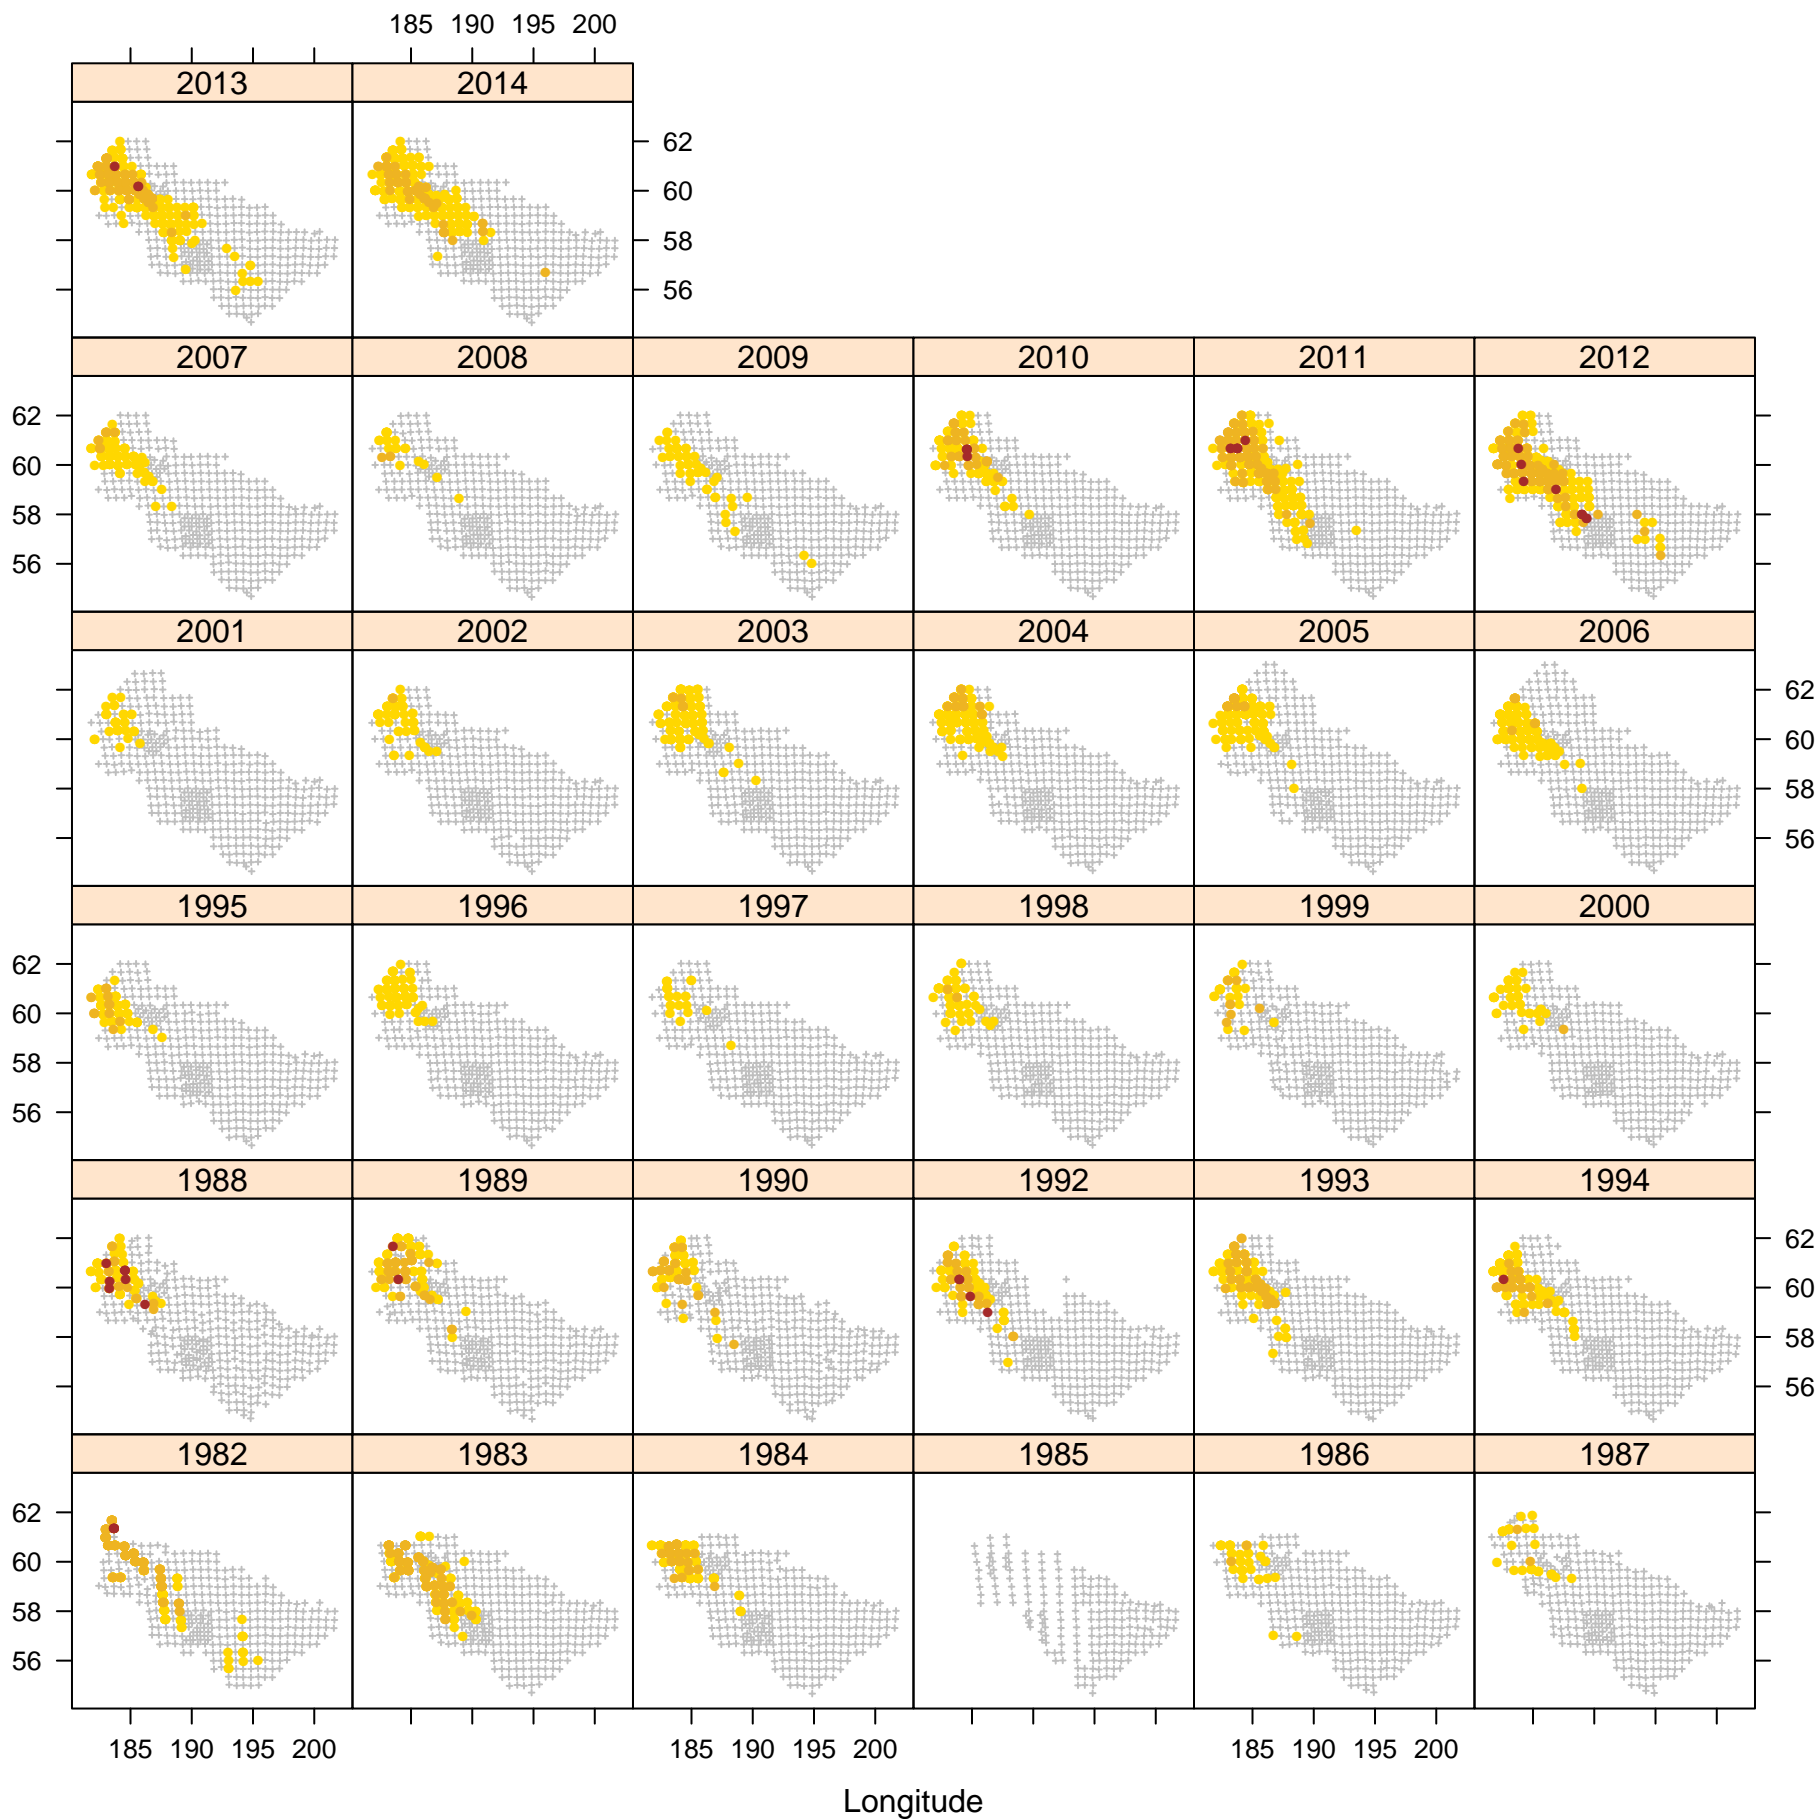

# Greenland turbot between 0 and 100 mm

# Greenland turbot between 100 and 200 mm

# Greenland turbot between 200 and 300 mm

# Greenland turbot between 300 and 500 mm